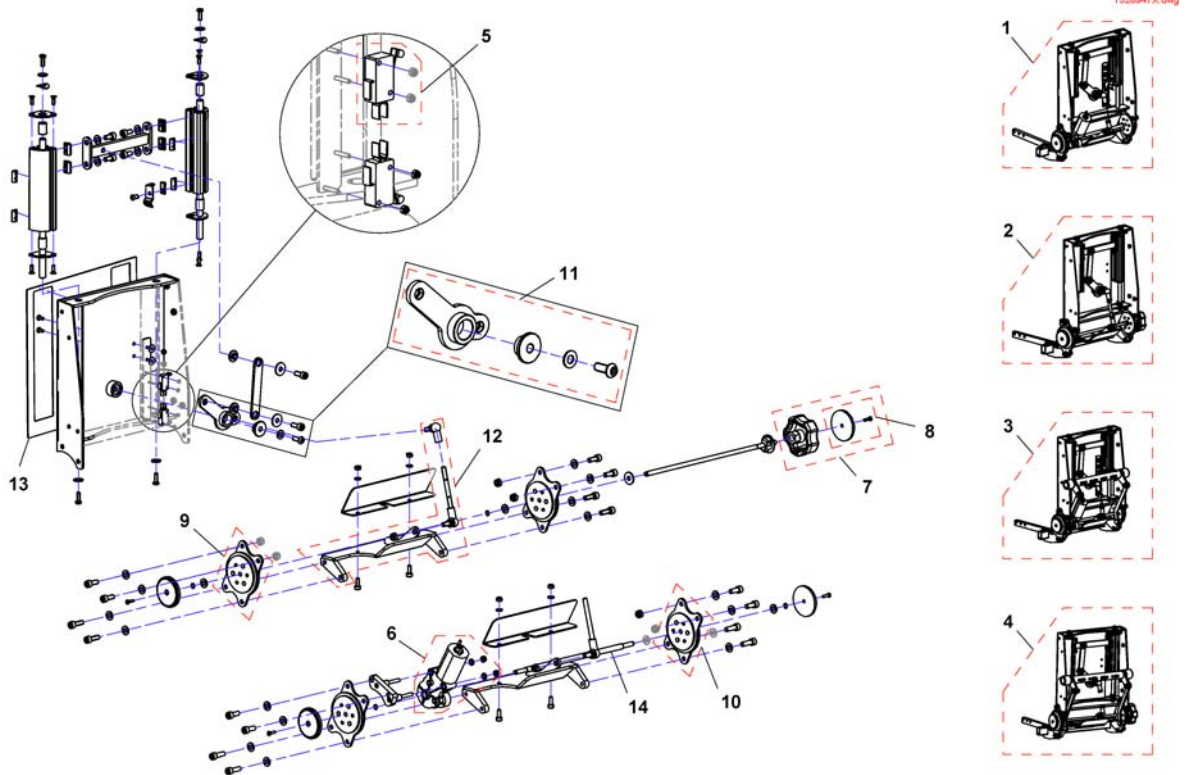

Backrestadjusting

Pos.	Part number	Description	Valid from → until	Qty
-	SP1529390	Slowdown- / Tiltcable		1
-	SP1529529	Space-angle sensor with connector		1
1	SP1527126	Electrical Backrest, cpl.		1
2	SP1528947	Manuell Backrest, adjustment RH, cpl.		1
2	SP1528948	Manuell Backrest, adjustment LH, cpl.		1
3	SP1536037	Electrical Backrest, following Armrest, cpl.		1
4	SP1537377	Manuell Backrest, following armrest, adjustment RH, cpl.		1
4	SP1537378	Manuell Backrest, following armrest, adjustment LH, cpl.		1
5	1548506	No description available.		1
5	SP1526445	Cable loom for stop switch		1
6	SP1530520	Gearmotor		1
7	SP1420483	HAND WHEEL		1
8	SP1421696	PERFORATED REFLECTOR, YELLOW		1
9	SP1450234	SEAT BRACE MANUAL BACKREST, 1 PAIR		1
10	SP1423211	SEAT BRACE ELECTRIC BACKREST, 1 PAIR		1
11	SP1535255	Retrofitting-Kit Backrest		1
12	SP1537863	Bridge for shearcompensation		1
13	SP1532897	Backrest sliding plate		1
14	SP1516962	Motor shaft		1