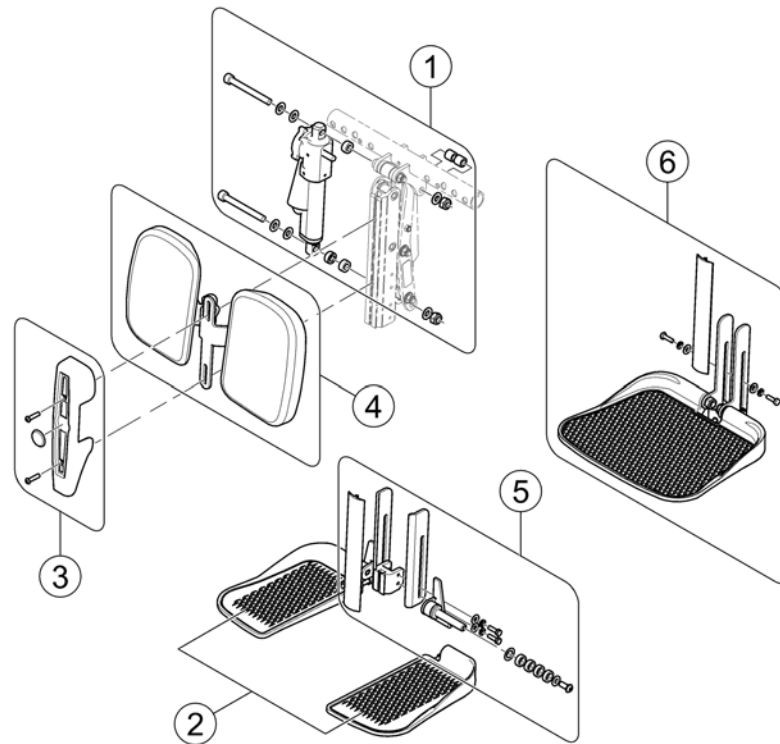

Pos.	Part number	Description	Valid from → until	Qty
-	SP1602775	Central Legrest LNX, powered, cpl. (with small footplates)		1
-	SPTRE0756	Actuator cable		1
1	SPTRC2124	Legrest actuator, cpl. with mounting hardware		1
2	SPTRC2125	Foot plates 240mm depth (pair), cpl.		1
2	SPTRC2125_C03	Foot plates 290mm depth (pair), cpl.	2016-01-01 →	1
3	SPTRC2126	Cover, cpl. with mounting hardware		1
4	SP1602681	Calf pads, cpl. with mounting hardware		1
5	SPTRC1664-C01	Mounting hardware, foot plates		1
6	SPTRC2222	Footboard 305x240mm, cpl. with mounting hardware	2016-01-01 →	1