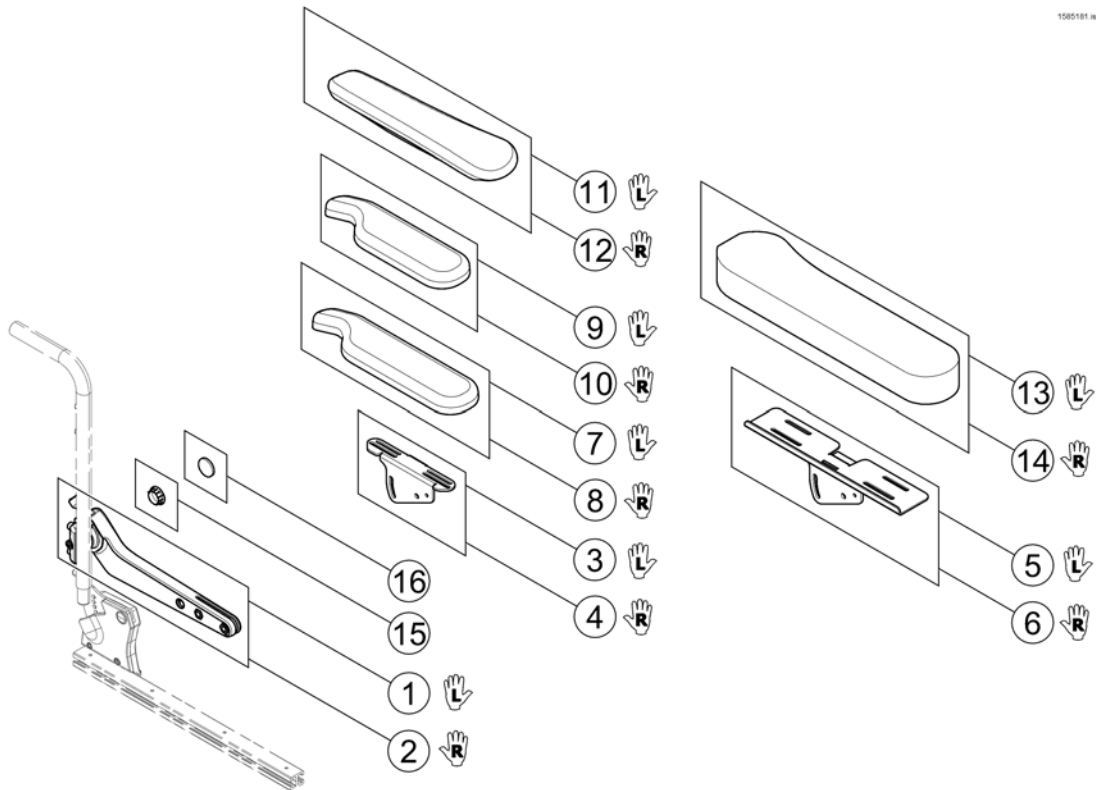

Flip-Up Armrest

1580181 Rev

Pos.	Part number	Description	Valid from → until	Qty
-	-	Retrofitting the armrests on chairs built before 15-03-27 also requires new Pos. A & B and Sling Back with respective cut-outs! !!!		0
1	SP1582668	Flip-Up Armrest, LH	2015-01-19 →	1
2	SP1582644	Flip-Up Armrest, RH	2015-01-19 →	1
3	SP1585412	Ampad Support (Standard, Extended, Ergonomic), LH		1
4	SP1585413	Ampad Support (Standard, Extended, Ergonomic), RH		1
5	SP1585414	Ampad Support (Soft), LH		1
6	SP1585415	Ampad Support (Soft), RH		1
7	SP1528846	Ampad, Extended (375mm), LH		1
8	SP1528845	Ampad, Extended (375mm), RH		1
9	SP1443004	Ampad, Standard (325mm), LH		1
10	SP1449043	Ampad, Standard (325mm), RH		1
11	SP1571589	Ampad, Ergonomic, LH		1
12	SP1571588	Ampad, Ergonomic, RH		1
13	SP1585068	Ampad, Soft, LH		1
14	SP1585069	Ampad, Soft, RH		1
15	SP1590599	Cap		1
16	SP1582989	Reflector yellow D=43/38mm		1