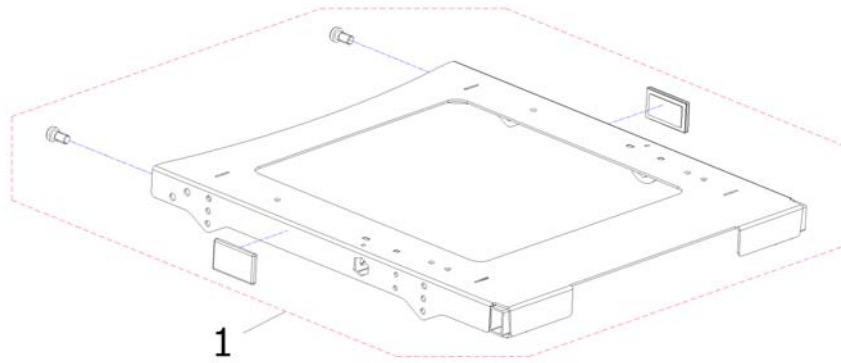

Seat Plate

1573206.iso

Pos.	Part number	Description	Valid from → until	Qty
1	SP1530519	Seatplate Recaro		1