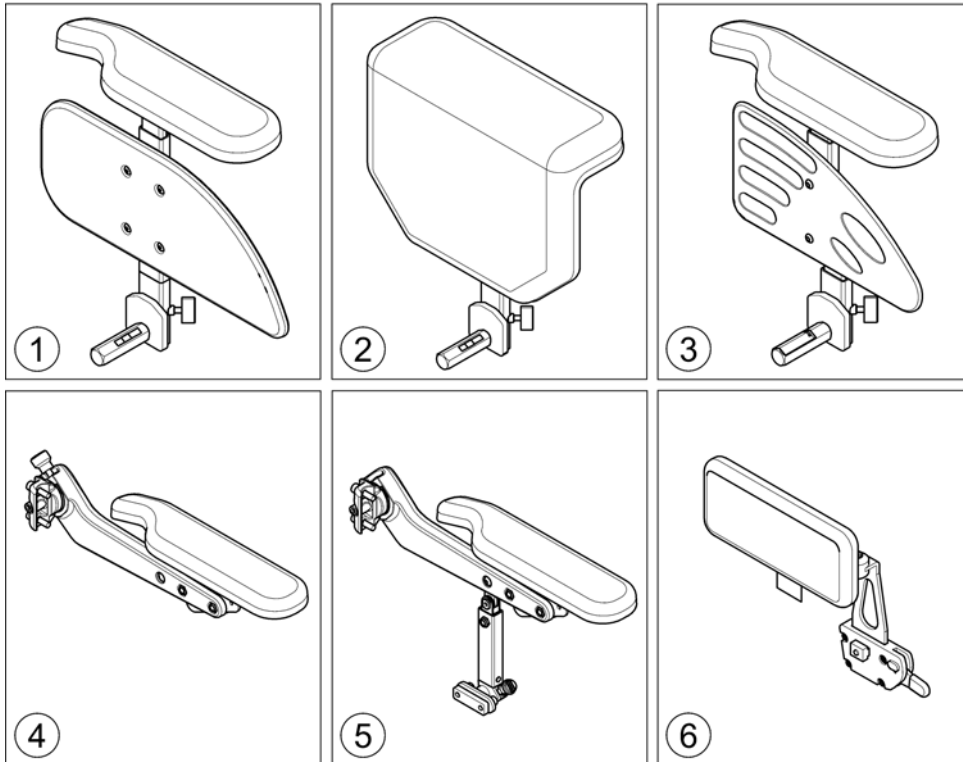

Pos.	Part number	Description	Valid from → until	Qty
1	-	T-Armrest [2191+2195/2196/2197]		1
2	-	Padded Armrest [2198]		1
3	-	Inrigged Armrest [2183+2195/2196/2197/2199]		0
4	-	Flip-Up Armrest [2193+2195/2196/2197/2199]		0
5	-	Following Armrest [2192/2194+2195/2196/2197/2199]		0
6	-	Hip Support [2184/2185/2186/2187/2188/2189]		0