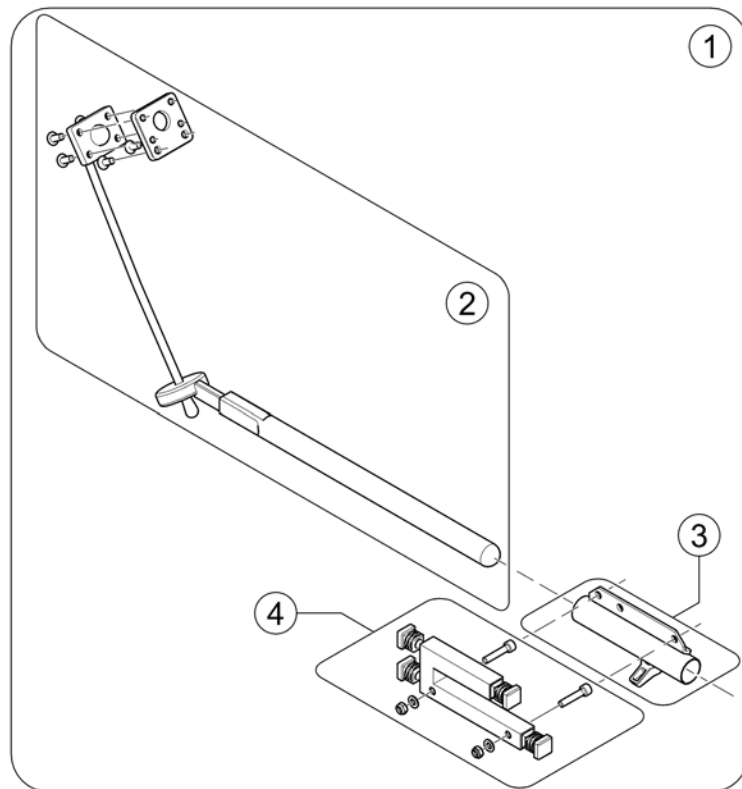

Remote Bracket Standard

Pos.	Part number	Description	Valid from → until	Qty
1	SP1509690	Remote Bracket G91/G91S LH/RH, cpl.		1
2	SP1527504	Swan neck remote bracket with adapter plate		1
3	SP1603801	Mounting bracket, cpl. <i>Old bracket no longer available!</i>	2013-08-05 →	1
4	SP1603847	Mounting Adapter G91 <i>Old bracket no longer available!</i>	2013-08-05 →	1