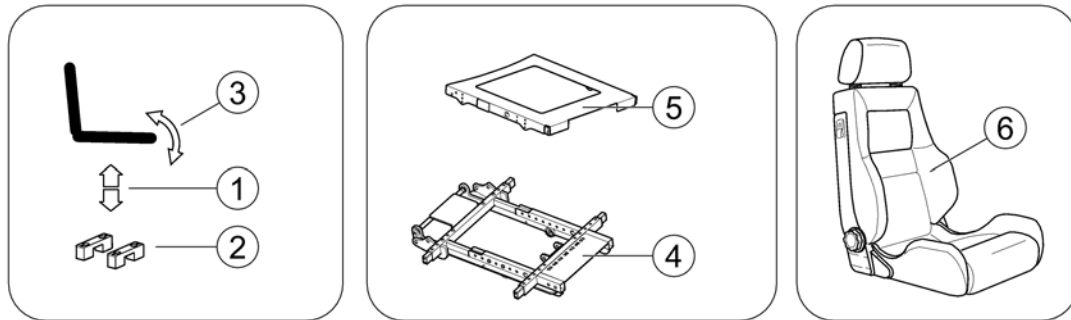

Recaro Seat

1583149.00

Pos.	Part number	Description	Valid from → until	Qty
1	-	Seat column / Seatrisher [1025/1026/1030/1040]		1
2	-	Seat Height Adapter [1040]		1
3	-	Seat Tilt [1002][1014]		1
4	-	Seat Frame		1
5	-	Seat Plate		1
6	-	Recaro Seat		1