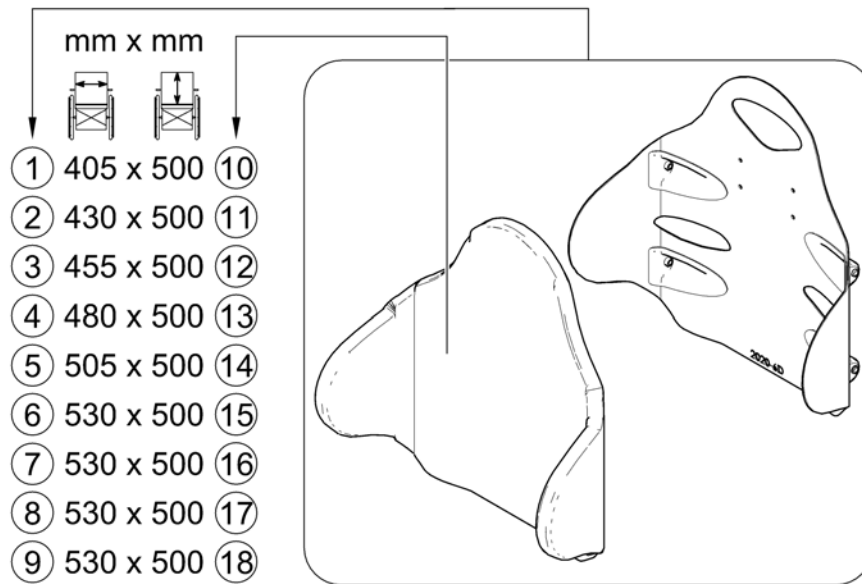

Elite Deep Back

158208 Rev

Elite Deep Back

Pos.	Part number	Description	Valid from → until	Qty
1	SP1543515	Elite Deep Back 405x500mm (16x20"), cpl.		1
2	SP1543519	Elite Deep Back 430x500mm (17x20"), cpl.		1
3	SP1543523	Elite Deep Back 455x500mm (18x20"), cpl.		1
4	SP1543987	Elite Deep Back 480x500mm (19x20"), cpl.		1
5	SP1543991	Elite Deep Back 505x500mm (20x20"), cpl.		1
6	SP1584177	Elite Deep Back 530x500mm (21x20"), cpl.		1
7	SP1584179	Elite Deep Back 555x500mm (22x20"), cpl.		1
8	SP1584181	Elite Deep Back 580x500mm (23x20"), cpl.		1
9	SP1583933	Elite Deep Back 610x500mm (24x20"), cpl.		1
10	1544073	Backrest Cushion - Elite Deep Back 405x500mm (16x20")		1
11	1544077	Backrest Cushion - Elite Deep Back 430x500mm (17x20")		1
12	1544081	Backrest Cushion - Elite Deep Back 455x500mm (18x20")		1
13	1544085	Backrest Cushion - Elite Deep Back 480x500mm (19x20")		1
14	1544124	Backrest Cushion - Elite Deep Back 505x500mm (20x20")		1
15	SPTRS0344-2120	Backrest Cushion - Elite Deep Back 530x500mm (21x20")		1
16	SPTRS0344-2220	Backrest Cushion - Elite Deep Back 555x500mm (22x20")		1
17	SPTRS0344-2320	Backrest Cushion - Elite Deep Back 580x500mm (23x20")		1
18	SPTRS0344-2420	Backrest Cushion - Elite Deep Back 610x500mm (24x20")		1