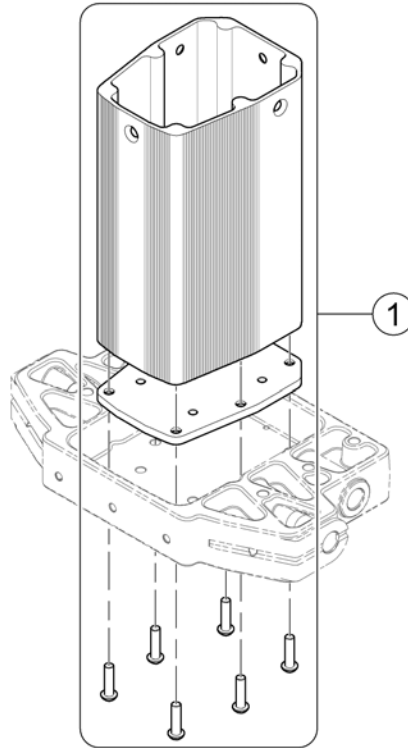

Seat Column

1602000.kim

Pos.	Part number	Description	Valid from → until	Qty
1	SP1589681	Seat column, cpl.		1