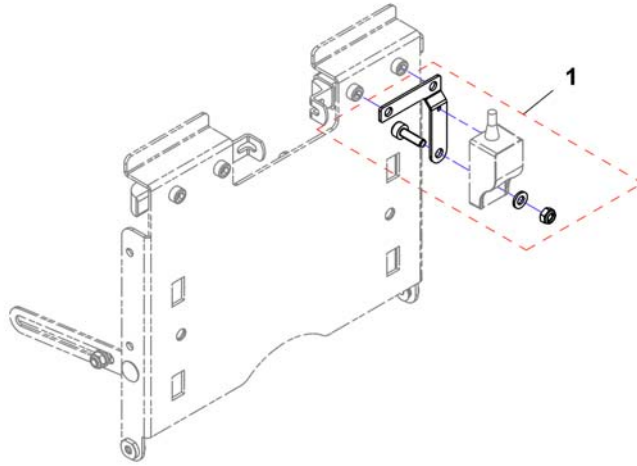

Holder Gyro

1537974X.dwg

Pos.	Part number	Description	Valid from → until	Qty
1	SP1541625	Holder for Gyro		1