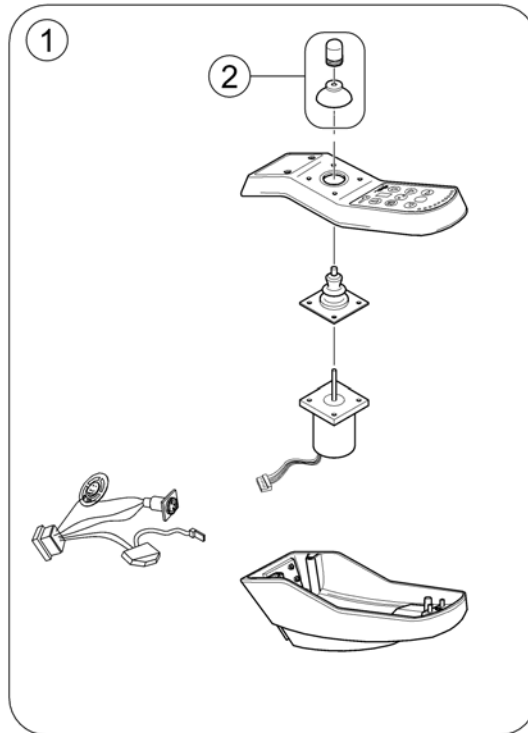

Pos.	Part number	Description	Valid from → until	Qty
1	1436541	Remote REM24SD		1
2	SPZ183229	Remote knob cpl.		1