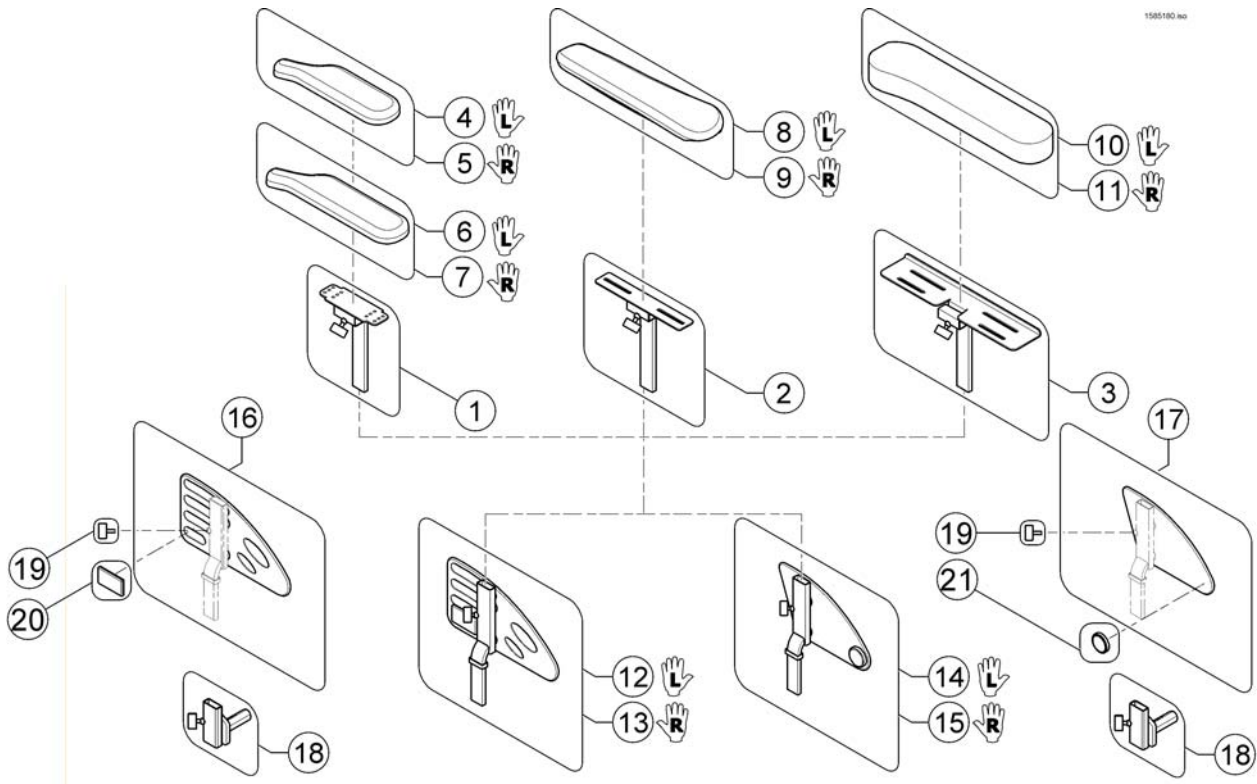

Inrigged Armrest

Pos.	Part number	Description	Valid from → until	Qty
1	SP1567750	Armrest Bracket for Standard & Extended Armpad		1
2	SP1570319	Armrest Bracket for Ergonomic Armpad		1
3	SP1585088	Armrest Bracket for Soft Armpad		1
4	SP1443004	Armpad, Standard (325mm), LH		1
5	SP1449043	Armpad, Standard (325mm), RH		1
6	SP1528846	Armpad, Extended (375mm), LH		1
7	SP1528845	Armpad, Extended (375mm), RH		1
8	SP1571589	Armpad, Ergonomic, LH		1
9	SP1571588	Armpad, Ergonomic, RH		1
10	SP1585068	Armpad, Soft, LH		1
11	SP1585069	Armpad, Soft, RH		1
12	SP1585037	Siderest inrigged LH		1
13	SP1585038	Siderest inrigged RH		1
14	SP1605654	Siderest inrigged LH (SD410mm)		1
15	SP1605653	Siderest inrigged RH (SD410mm)		1
16	SP1578119	Skirt Guard LH/RH		1
17	SP1603118	Skirt Guard LH/RH (SD410mm)		1
18	SP1567749	Siderest Bracket - LH/RH		1
19	SPL10024	Wing knobs M6x16		1
20	SPP31298	Reflector, yellow		1
21	SP1582989	Reflector yellow D=43/38mm		1