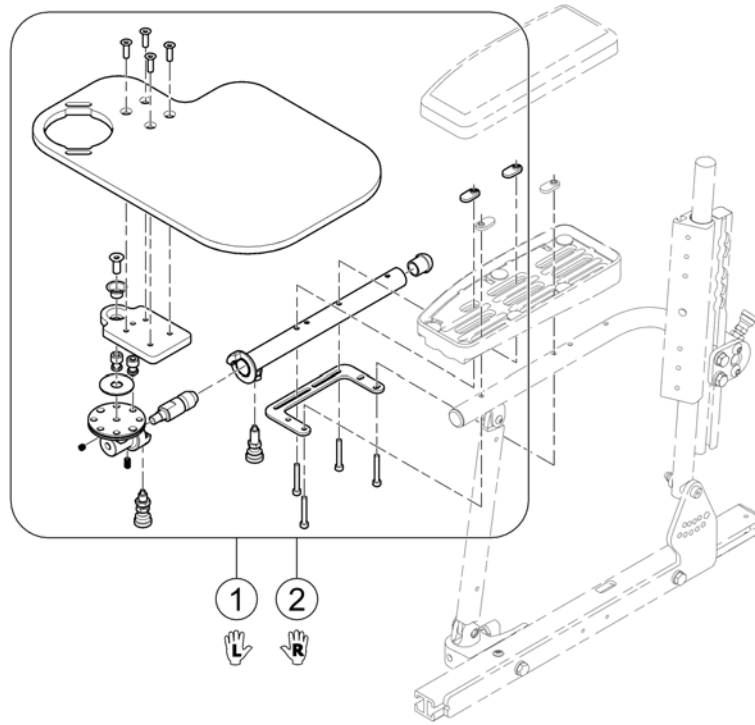

Trays (Ultra Low Maxx Seat)

1588507 Rev

Pos.	Part number	Description	Valid from → until	Qty
1	SPTRC2065	Flip and fold away Tray LH		1
2	SPTRC2066	Flip and fold away Tray RH		1