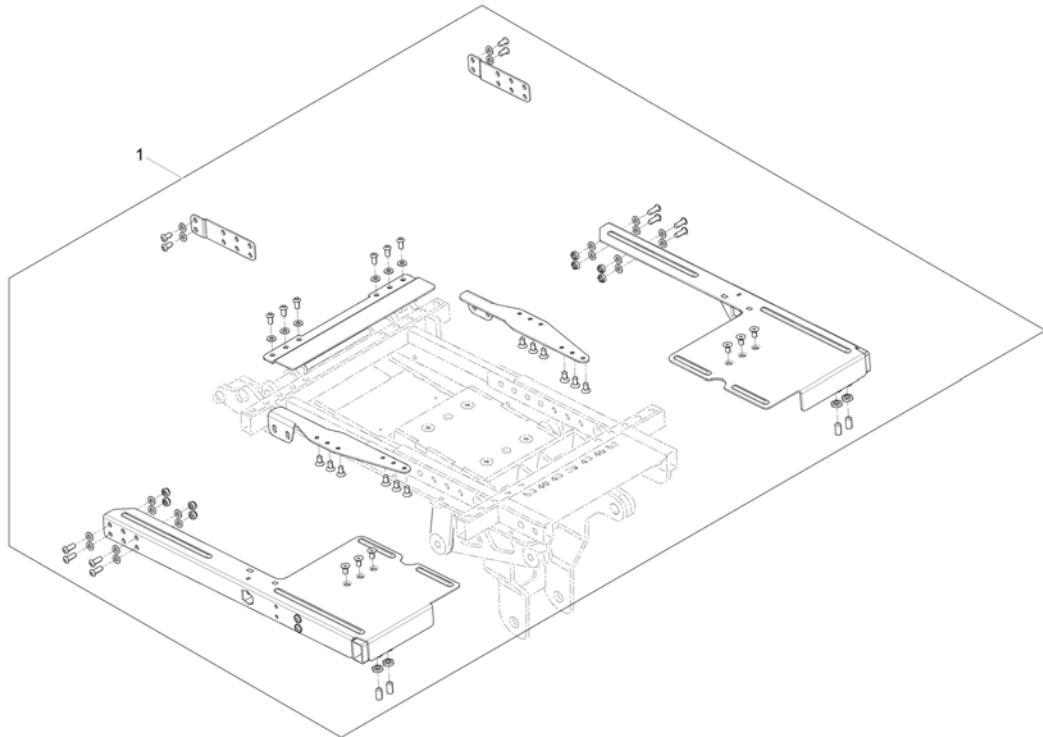

Adapter Kit for Universal Seat

1561173.00

Pos.	Part number	Description	Valid from → until	Qty
1	SP1563052	Adapter Kit for Universal Seat		1