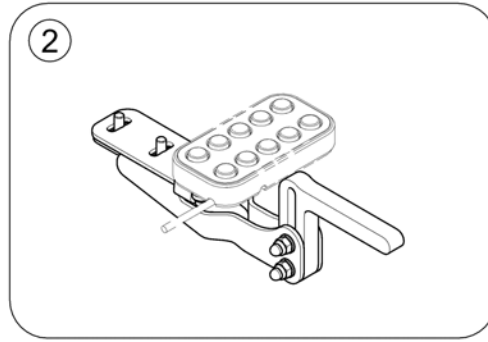

10-way switch & brackets

1608155.kim

Pos.	Part number	Description	Valid from → until	Qty
1	-	10-way switch		1
2	-	Bracket, front		1
3	-	Bracket, opposite side		1
4	-	Bracket, rear		1