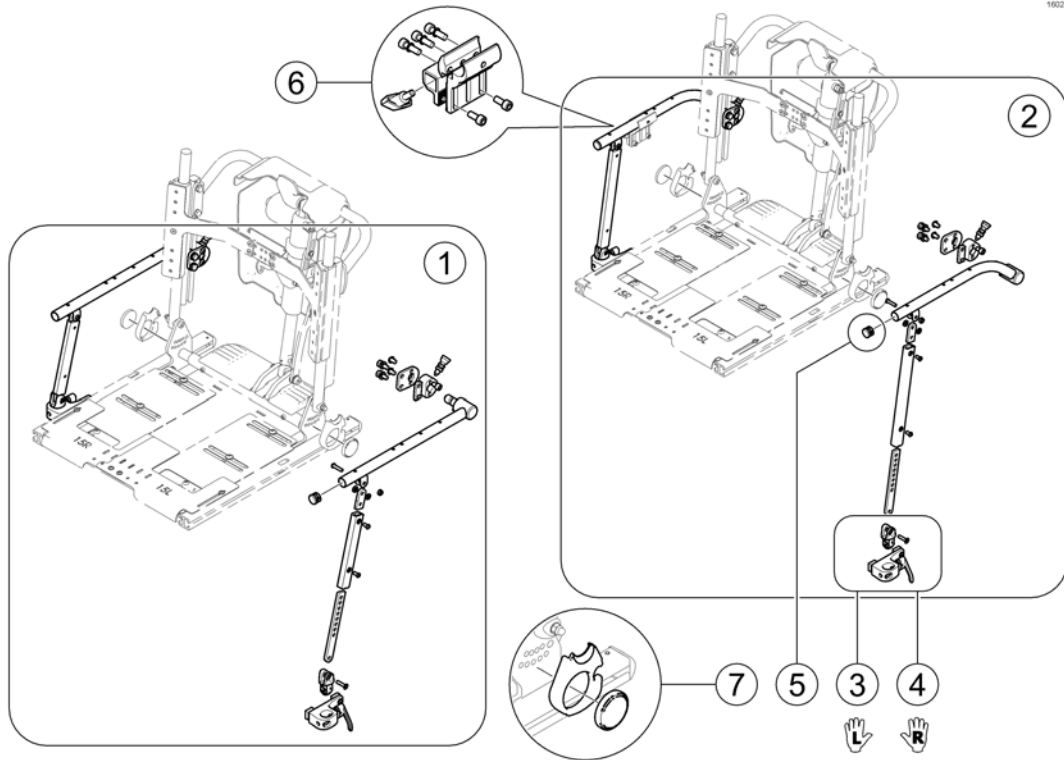

1602129 Rev

Pos.	Part number	Description	Valid from → until	Qty
1	SPTRC1933	Reclining Arm Flip-Back 240-330mm		1
2	SPTRC1934	Reclining Arm Flip-Back 330-405mm		1
3	SPTRC2135	Flip Back Lever with connector LH		1
4	SPTRC2134	Flip Back Lever with connector RH		1
5	SPTRM0130	Armrest-pipe cap		1
6	SPTRC2060	Clamp with square tube adapter		1
7	SP1602015	Reflector Kit ULM - LH		1
7	SP1602016	Reflector Kit ULM - RH		1