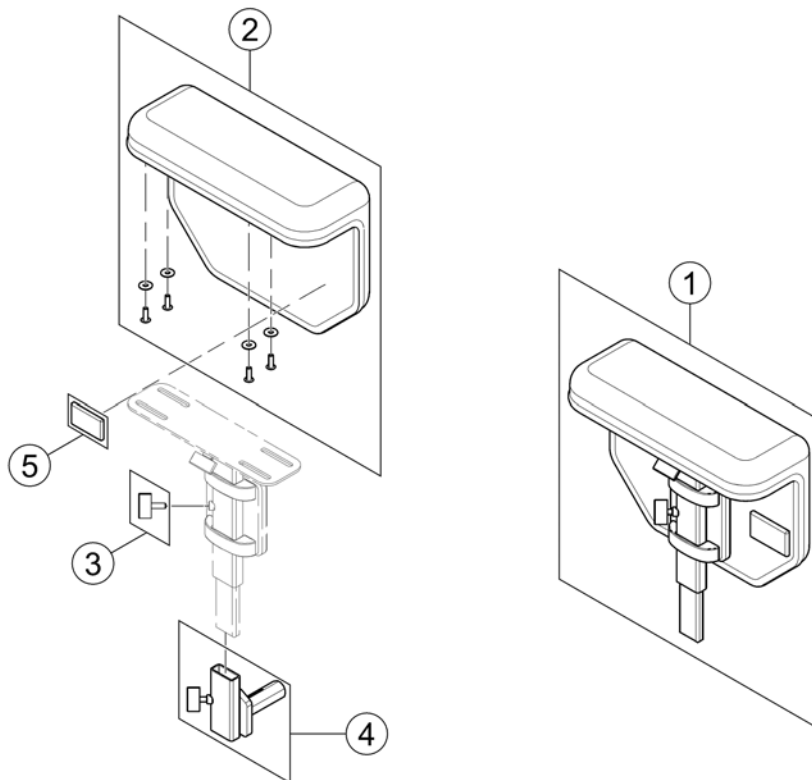

Padded Armrest

1573214 Rev

Pos.	Part number	Description	Valid from → until	Qty
1	SP1571987	Padded Armrest RH/LH, cpl.		1
2	SP1571962	Armpad, padded - RH/LH with integrated cloth guard		1
3	SPL10024	Wing knobs M6x16		1
4	SP1567749	Siderest Bracket - LH/RH		1
5	SPP31298	Reflector, yellow		1