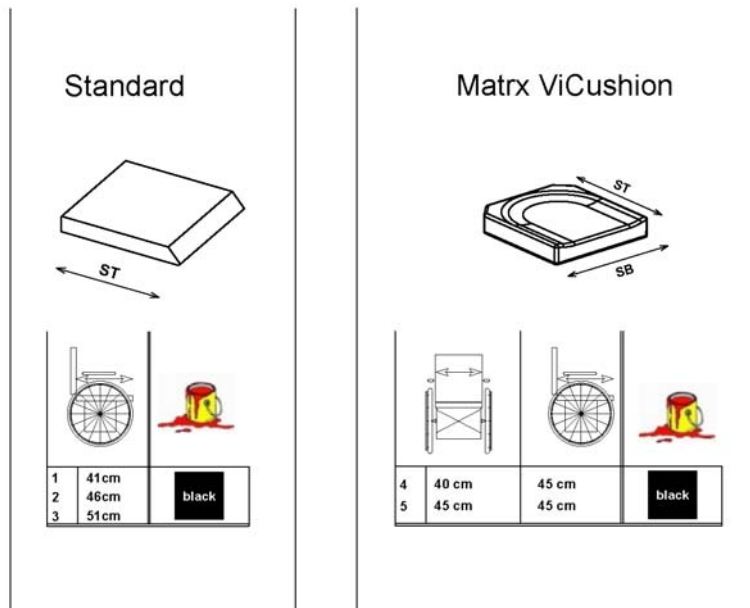

Seat Tilt

1583146.ro

Pos.	Part number	Description	Valid from → until	Qty
1	SP1551991	Tilt carrier [1002][1014]	2012-04-20 →	1
2	SP1559711	Tiltmechanism, cpl. [1002][1014]	2012-04-20 →	1
3	-	No longer available - please refer to Replacement Info for which part is to be used instead. [1002][1014] - SP1568271	→ 2012-04-19	0
4	SP1537803	Tiltmechanism, cpl. [1002][1014]	→ 2012-04-19	1
5	SP1551010	Tilt spindle, cpl. [1002]	2011-03-18 →	1
6	SP1551009	Mounting-Kit	2011-03-18 →	1
7	SP1532482	Manual tilt, cpl. [1002]	→ 2011-03-17	1
8	SP1532483	Mounting-Kit for manual tilt	→ 2011-03-17	1
9	SP1532480	Motor for powered tilt, cpl. [1014] ACS		1
9	SP1607900	REAC Motor RE35 (w/o switch) [1014] LiNX	2017-01-01 →	1
10	SP1532481	Mounting-Kit for powered tilt		1
11	SP1588880	Cable Cover	2016-01-01 →	1
12	SP1603273	Cable Support Sheets, cpl. [1030][1040]		1

Seat Frame

1524555X.dwg

Pos.	Part number	Description	Valid from → until	Qty
1	SP1536856	Front Seat Frame		1
2	SP1542967	Rear Seat Frame for EasyAdapt /Standard - Seat		1

Seat Plate

1573205.iso

Pos.	Part number	Description	Valid from → until	Qty
1	SP1530486	Seat Plate, short (440mm), LH		1
2	SP1530487	Seat Plate, short (440mm), RH		1
1	SP1530488	Seat Plate, middle (490mm), LH		1
2	SP1530489	Seat Plate, middle (490mm), RH		1
1	SP1530490	Seat Plate, lang (540mm), LH		1
2	SP1530491	Seat Plate, long (540mm), RH		1
3	SP1530492	Cover Plates		1