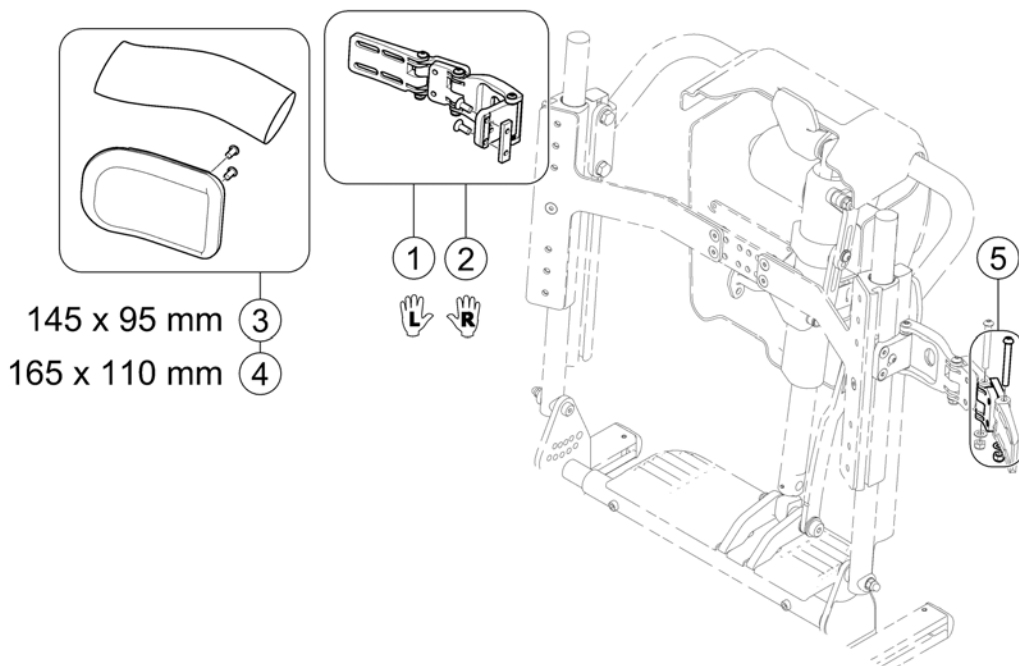

Lateral Support - Ultra Low Maxx Seat

1588596.iss

Pos.	Part number	Description	Valid from → until	Qty
1	SPTRC1806	Lateral Hardware Assy LH (w/o sleeve)		1
2	SPTRC1805	Lateral Hardware Assy RH (w/o sleeve)		1
3	SPTRC2123-C03	Lateral Pad Kit 145x95 mm & sleeve for hardware		1
4	SPTRC2123-C04	Lateral Pad Kit 165x110 mm & sleeve for hardware		1
5	SPTRC2091	Extension Kit, Lateral Support (Set of 2 pcs) incl. longer sleeves		1