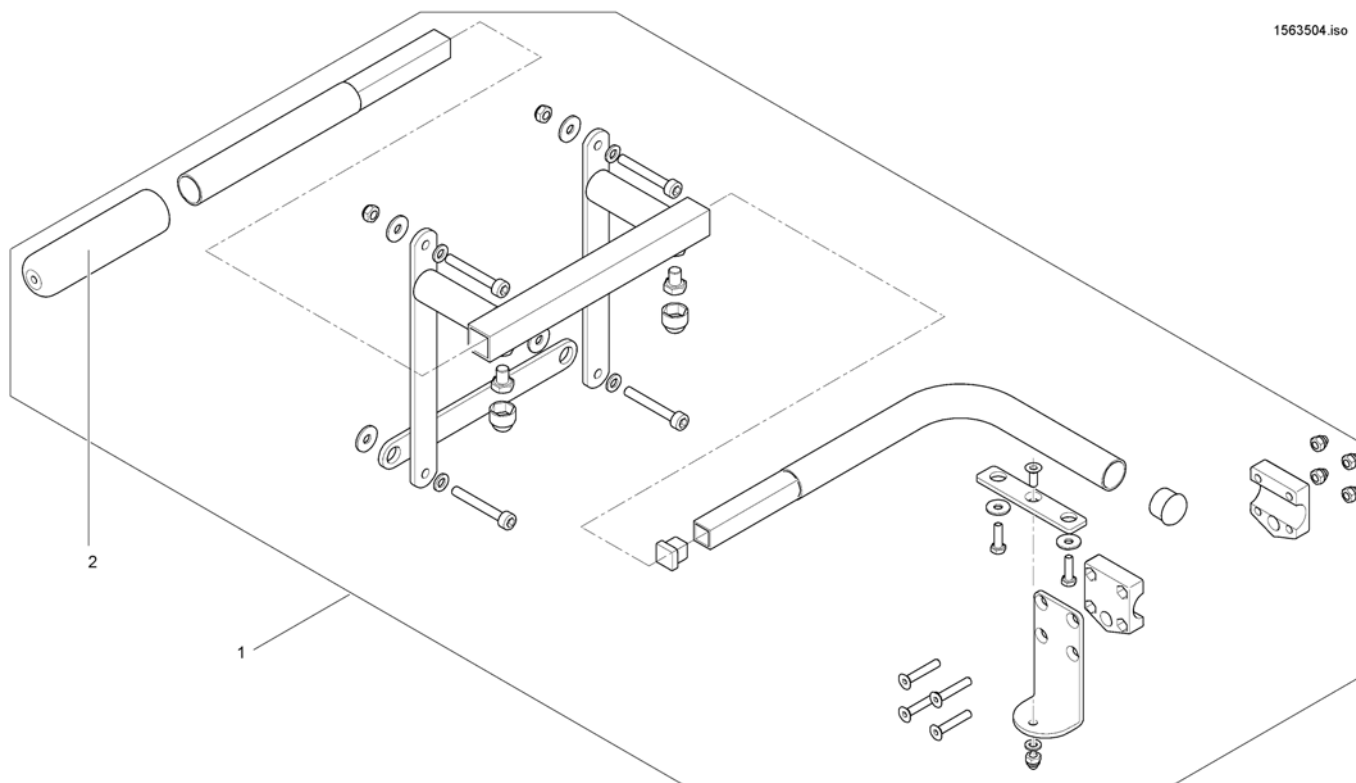

Remote Bracket Dual Control for Recaro Seat

1563504.iso

Pos.	Part number	Description	Valid from → until	Qty
1	SP1422819	Assembly kit for dual control Recaro		1
2	1435421	Handle plastic black Ø22 "Invacare"		1