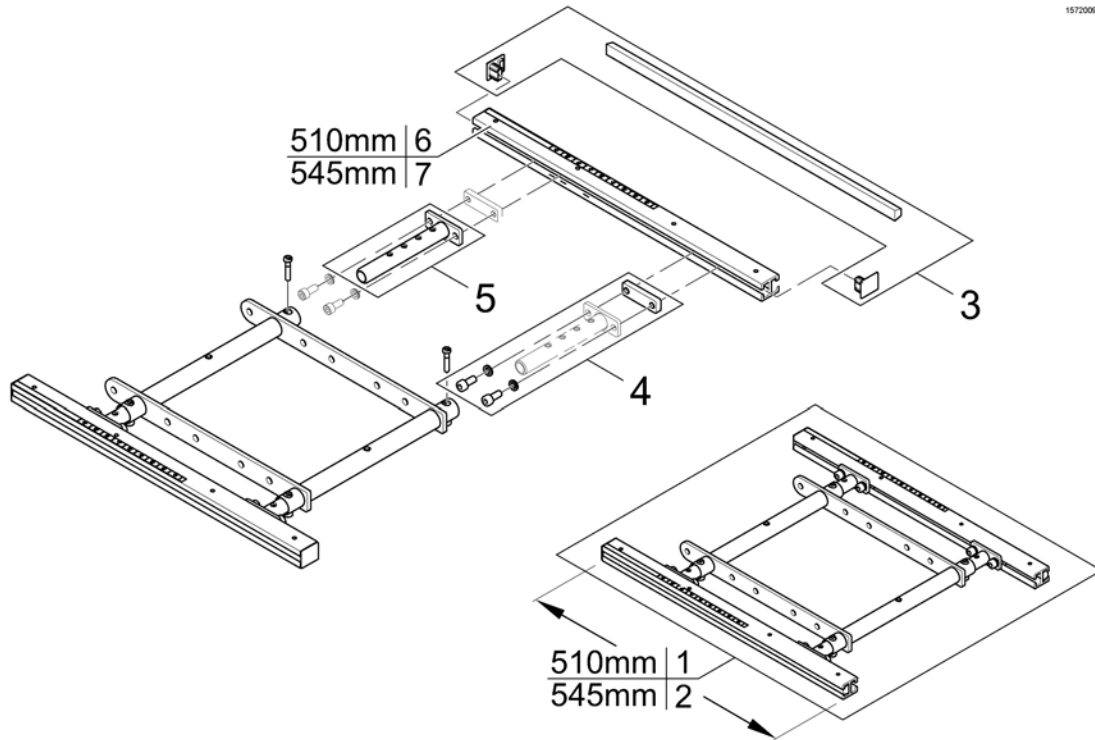

Telescopic Seat Frame

1572098.iss

Pos.	Part number	Description	Valid from → until	Qty
1	SP1572977	Seatframe 510mm, cpl., pre set up to SW 43cm		1
2	SP1582216	Seatframe 545mm, cpl., pre set up to SW 43cm		1
3	SP1571810	Sealing strap with plugs		1
4	SP1571811	Groove stone with mounting parts		1
5	SP1554646	Adjustment Tube		1
6	SP1588443	Seat Rails 510mm (2pcs kit)		1
7	SP1588444	Seat Rails 545mm (2pcs kit)		1