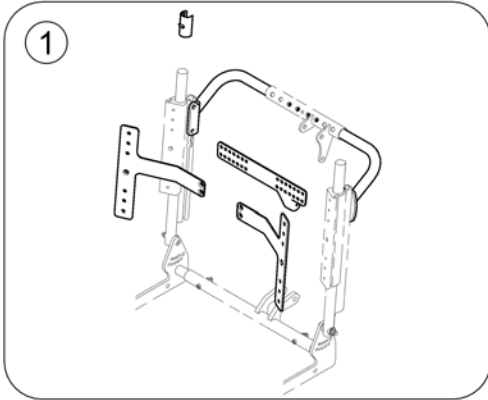

High Back

1588155.kim

High Back

Pos.	Part number	Description	Valid from → until	Qty
1	-	Backrest Hardware		1
2	-	Backrest Cushions		1