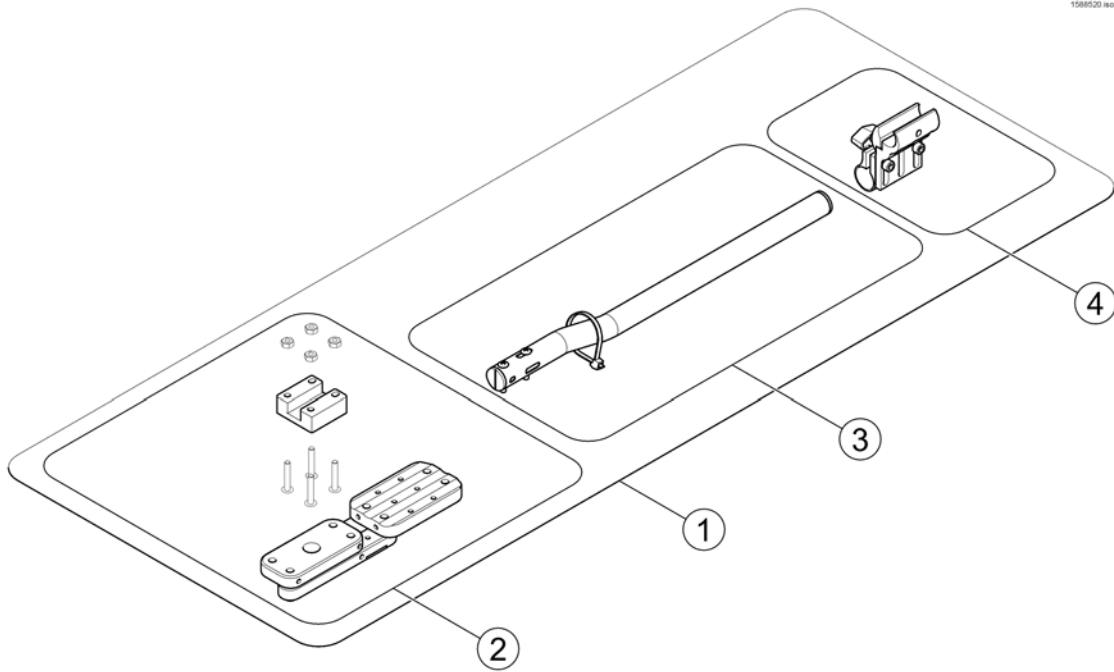

Remote Bracket Swing away Quad Link Ultra Low Maxx Seat

Pos.	Part number	Description	Valid from → until	Qty
1	SP1584346	Quad Link, cpl.		1
2	SP1140896	Quad Link		1
3	SP1139416	Quad Link bracket		1
4	SPTRC2089	Joystick Clamp Assy Quad Link		1