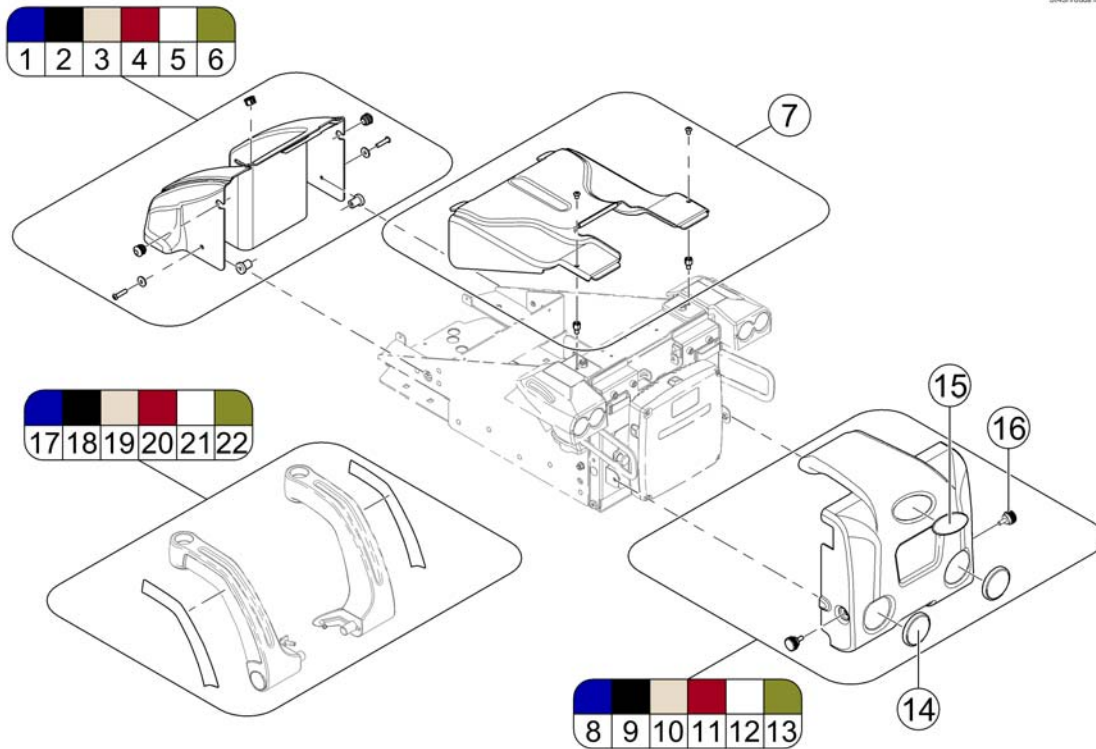

Shrouds (with Ultra Low Maxx Seat)

Pos.	Part number	Description	Valid from → until	Qty
	SP1553166	Touch-up paint - Blue (RAL 5026)		1
	SP1553148	Touch-up paint, RAL 9005 Black		1
	SP1553167	Touch-up paint - Champagne		1
	SP1553169	Touch-up paint - Red		1
	SP1553168	Touch-up paint - White (RAL 9016)		1
	SP1553210	Touch-up paint - Green (RAL 6003)		1
	SP1553211	Touch-up paint - White aluminium (RAL 9006)		1
1	SP1559801	Front shroud, cpl. - blue (RAL 5026)		1
2	SP1559802	Front shroud, cpl. - black (RAL 9005)		1
3	SP1559803	Front shroud, cpl. - champagne		1
4	SP1559804	Front shroud, cpl. - red		1
5	SP1559805	Front shroud, cpl. - white (RAL 9016)		1
6	SP1559806	Front shroud, cpl. - green (RAL 6003)		1
7	SP1546754	Middle shroud - White (RAL 9006)		1
8	SP1530346	Rear shroud, cpl., Blue (RAL 5026)		1
9	SP1530347	Rear shroud, cpl., Black (RAL 9005)		1
10	SP1530348	Rear shroud, cpl., Champagne		1
11	SP1530427	Rear shroud, cpl., Red		1
12	SP1530428	Rear shroud, cpl., White (RAL 9016)		1
13	SP1530429	Rear shroud, cpl., Green (RAL 6003)		1
14	1419274	Reflector round, red		1
15	0572-06266	Invacare logo		1
16	1440769	Hand screw M6x15		1
17	SP1522428	Decal-Kit Blue (RAL 5026)		1
18	SP1523651	Decal-Kit Black (RAL 9005)		1
19	SP1529145	Decal-Kit Champagne		1
20	SP1529393	Decal-Kit Red (RAL 3007)		1
21	SP1529395	Decal-Kit White (RAL 9016)		1
22	SP1529397	Decal-Kit Green (RAL 6003)		1