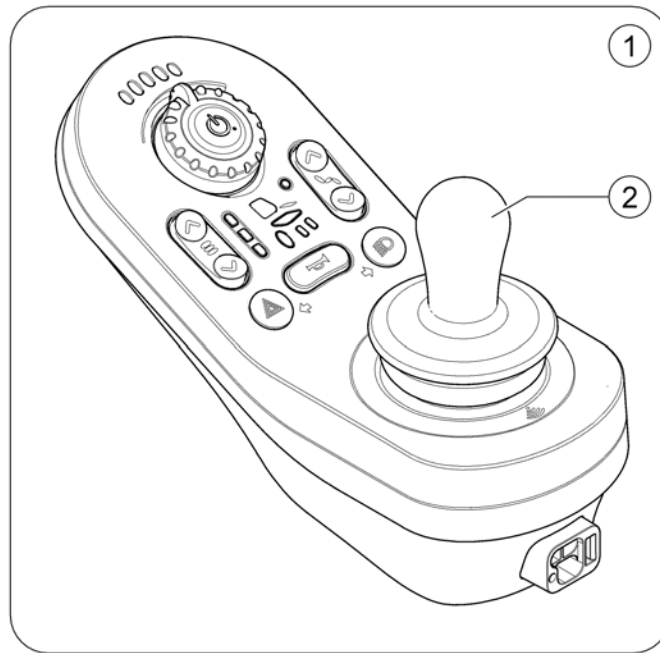

Remote REM216

1605137.iss

Pos.	Part number	Description	Valid from → until	Qty
1	SP1602826	LiNX Remote DLX-REM216 - Drive, Actuators and Lights		1
2	SP1607776	Joystick Knob		1