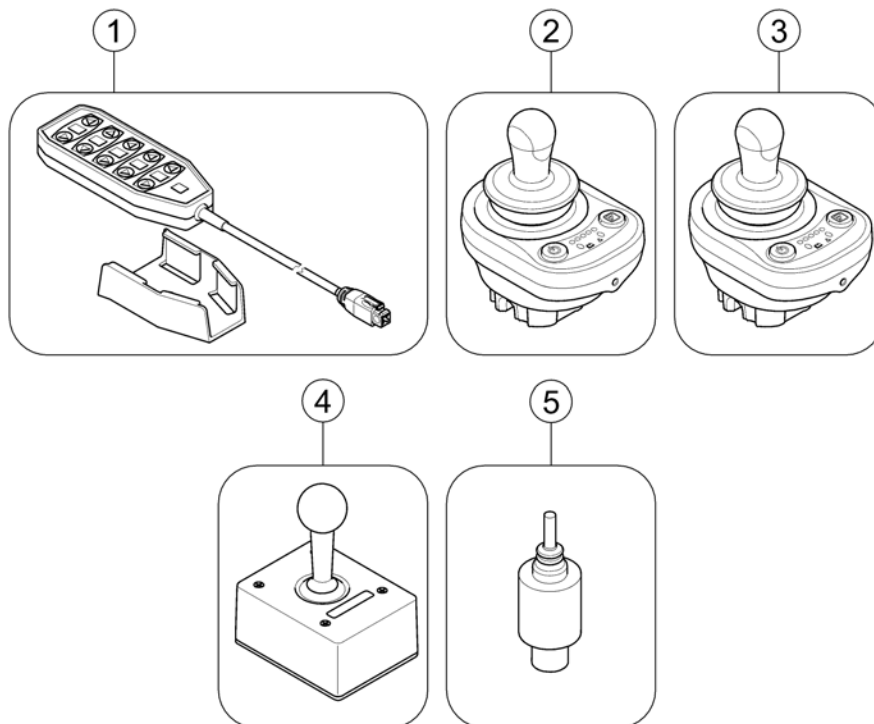

Remote, Joystick, Control

1603436.iss

Pos.	Part number	Description	Valid from → until	Qty
1	P10079	Pendant control ARC 5 <i>[1641/1642]</i>		1
2	SP1586989	Remote Joystick <i>[1621]</i>		1
3	SP1586990	Remote Low-force Joystick <i>[1722]</i>		1
4	P10171	Heavy Duty Switch Joystick <i>[1620]</i>		1
5	P10175	Mini-Joystick with Push function <i>[1622]</i>		1
-	SP1442679	Head-Remote <i>[1613]</i>		1
-	SP1603442	Cable for Head-Remote ultrasonic proximity sensor		1