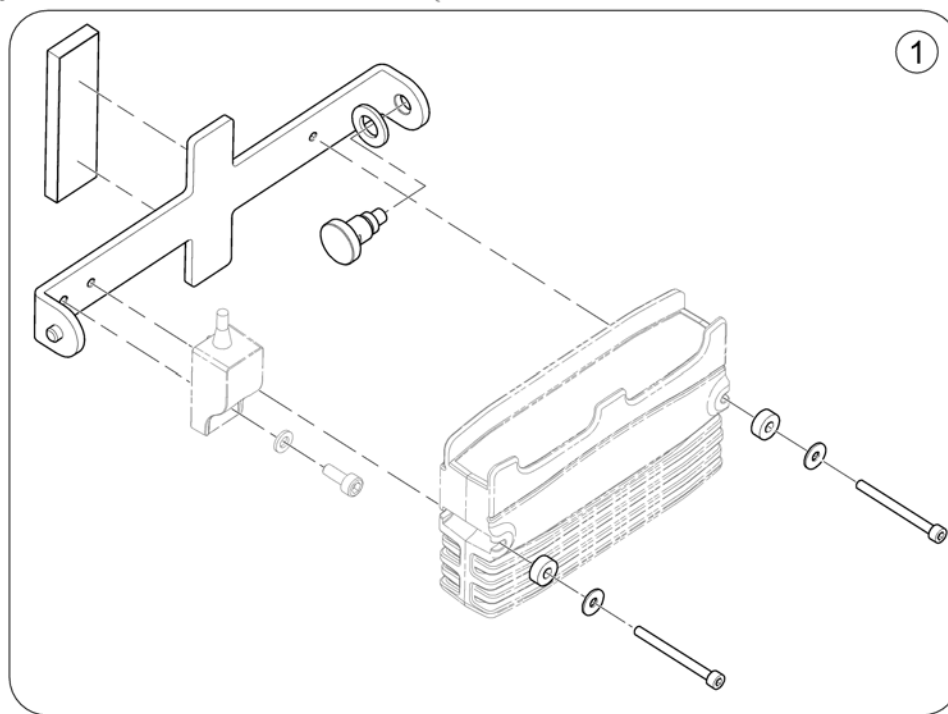

Power module holder / Gyro

154261X.kso

Pos.	Part number	Description	Valid from → until	Qty
1	SP1546769	Power module holder / Gyro <i>Lock washer between module and bracket!</i>		1