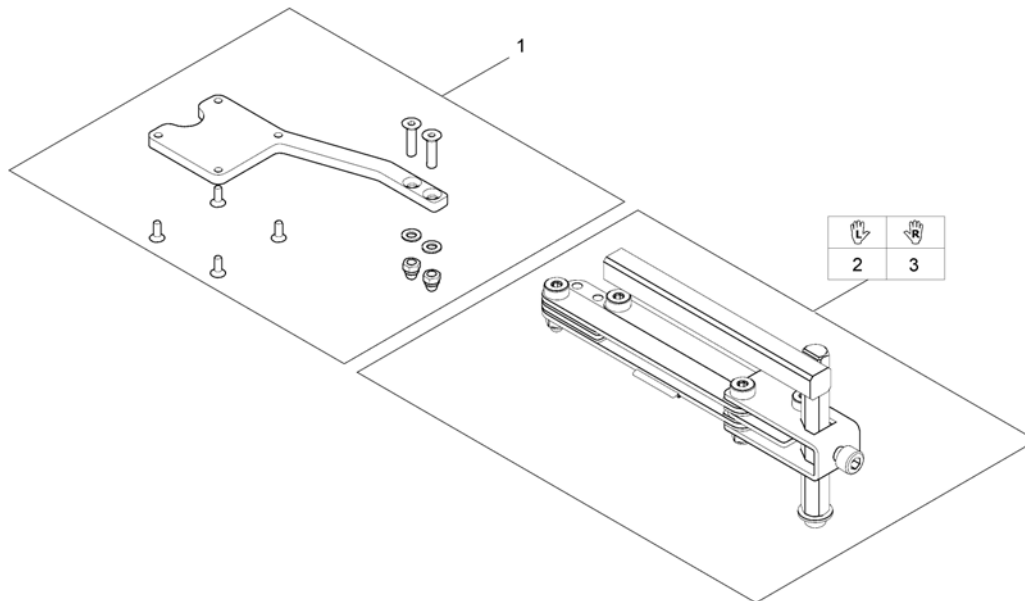

Remote Bracket Swing away & height adjust.

1560845.iso

Pos.	Part number	Description	Valid from → until	Qty
1	SP1527125	Remote Support for Bracket height adjustable and swing away		1
2	SP1496249	Remote bracket, height adjustable & swing away, LH		1
3	SP1496248	Remote bracket, height adjustable & swing away, RH		1