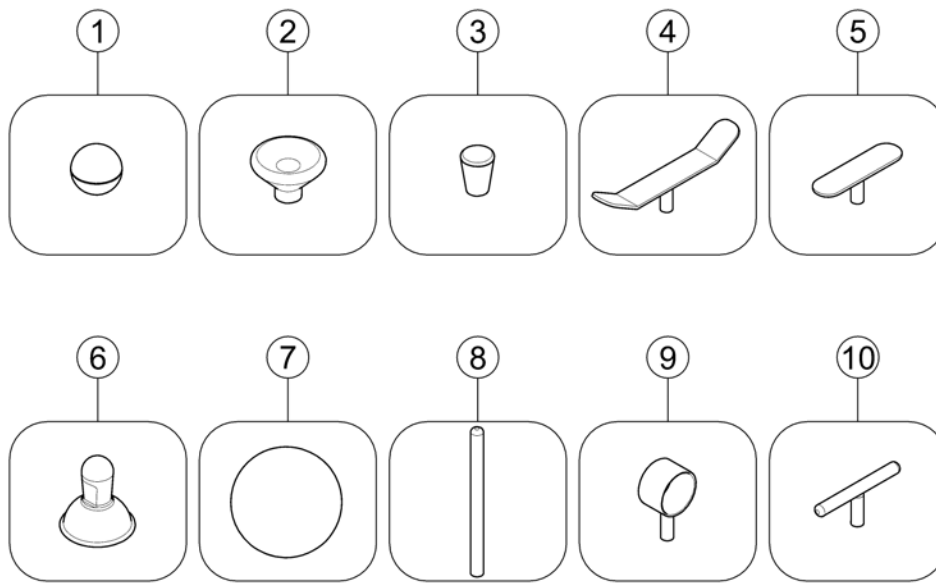

Pos.	Part number	Description	Valid from → until	Qty
1	L36999	Joystick Knopf Standard Ball [1650]		1
2	P10397	Joystick Knob Chin Cup [1651]		1
3	P39302	Joystick Knob Carrot [1652]		1
4	P39303	Joystick Knopf Flat T-Plate [1653]		1
5	P39305	Joystick Knob Flat T-Plate [1654]		1
6	P10306	Joystick Knopf DL [1655]		1
7	Z183265	Joystick Knob Sponge Ball [1656]		1
8	P39306	Joystick Knob Straight Bar [1657]		1
9	P39307	Joystick Knob Finger Tube [1658]		1
10	P39304	Joystick Knob Rount T-Bar [1659]		1