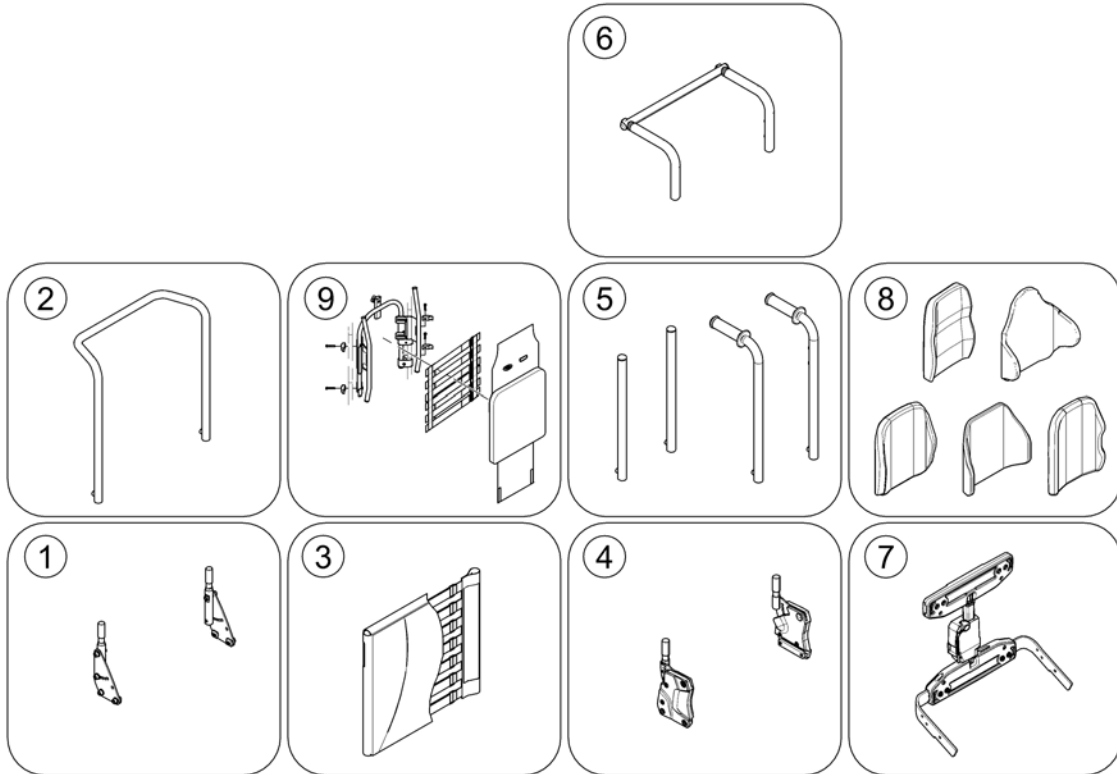

"Universal"-Backrest frame

1531052X.dwg

Pos.	Part number	Description	Valid from → until	Qty
1	SP1531052	"Universal"-Backrest frame		1

Backrest for Modulite Seat

1586095.kso

Pos.	Part number	Description	Valid from → until	Qty
1	-	Support for Backrest Frame [0975+2161]		1
2	-	Backrest Frame [2161]		1
3	-	Sling Back, tension adjustable [2171]		1
4	-	Backrest support		1
5	-	Backposts [2162/2163]		1
6	-	Connection tube [1307]		1
7	-	Back Recliner / Stabilization bracket [0977]		1
8	-	Backrest Cushions [2172/2173/2174/2175/2176/2177/2178]		1
9	-	Flex3 back, tension adjustable [2179]		1