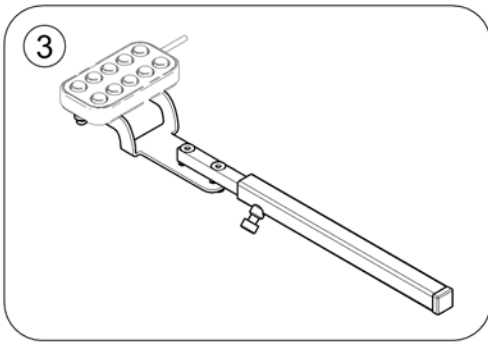

10-way switch & brackets

1608155.kim

Pos.	Part number	Description	Valid from → until	Qty
1	-	10-way switch		1
2	-	Bracket, front		1
3	-	Bracket, opposite side		1
4	-	Bracket, rear		1