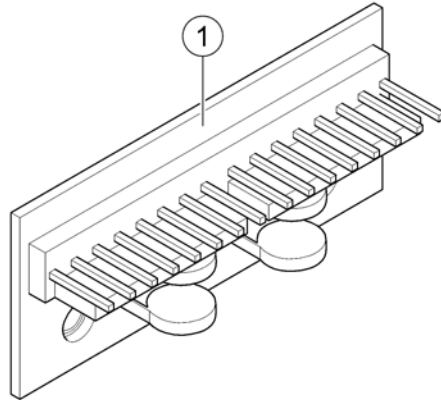

Pos.	Part number	Description	Valid from → until	Qty
1	1415004	Central Light Distributor Circuit Board ACS/Shark		1