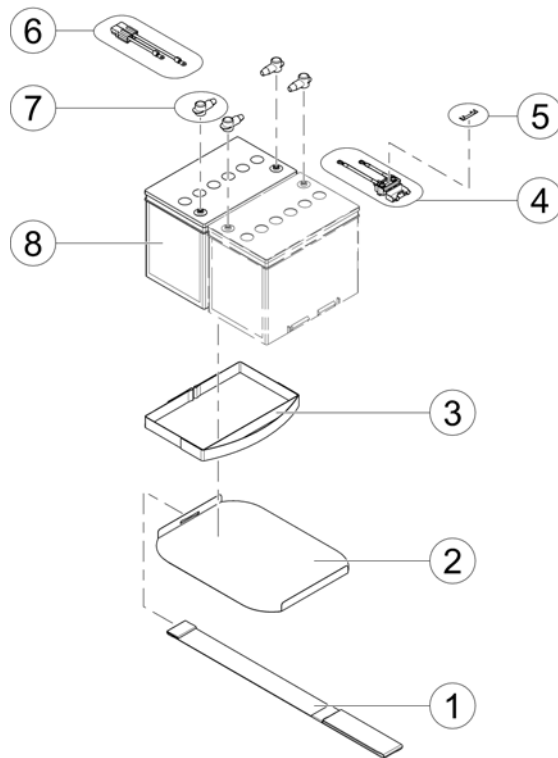

Batteries & Accessories

1581915.iso

Pos.	Part number	Description	Valid from → until	Qty
-		Important advice! Replace batteries in pairs. Never mix: manufactures, date codes or technologies (Gel with AGM batteries)		1
1	SP1531651	Battery Strap		1
2	SP1524214	Battery carrier sheet		1
3	SP1518073	Battery strap		1
4	SP1525580	Fuse cable		1
-	SP1588075	Cable Tie Set V0 (10 of each T18R/T30R/T50R)		1
5	1433734	Strip Fuse 80A		1
6	SP1524666	Battery cable ACS		1
6	SP1607814	Battery Cable LiNX	2017-01-01 →	1
7	P52996	Battery terminal cover		4
8	P50016	Battery, 12V/70-73,6 Ah C20, Gel		2