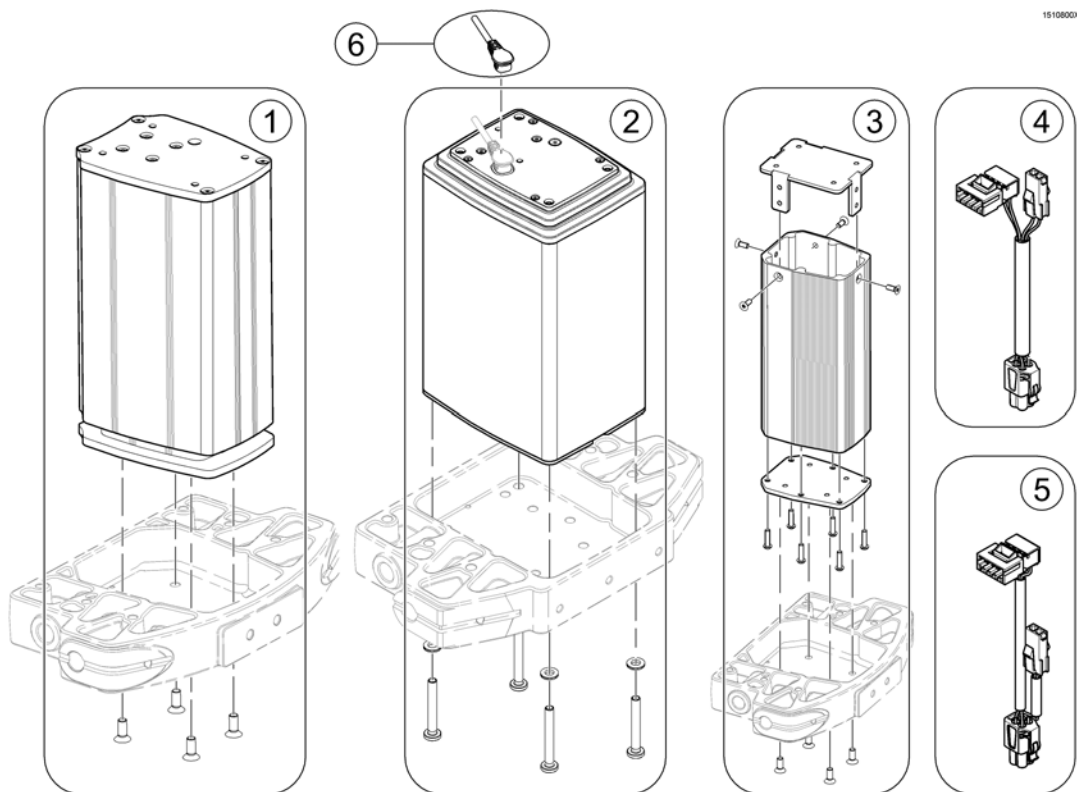

Seat column / -raiser Storm4

Pos.	Part number	Description	Valid from → until	Qty
1	SP1530459	Lifting column, cpl.	→ 2012-05-14	1
-	SP1568362	Mounting kit for seatbracket	→ 2012-05-14	1
2	SP1556263	Lifting column, cpl.	2012-05-15 →	1
-	SP1568361	Mounting Kit lifter for seat bracket	2012-05-15 →	1
3	SP1548536	Seat column, fixed, height 45cm and 48cm, adjustable		1
4	SP1529390	Slowdown- / Tiltcable	→ 2012-05-14	1
5	SP1555994	Slowdown- / Tiltcable	2012-05-15 →	1
6	SP1559850	Cable LINAK für Lifting Column	2012-05-15 →	1