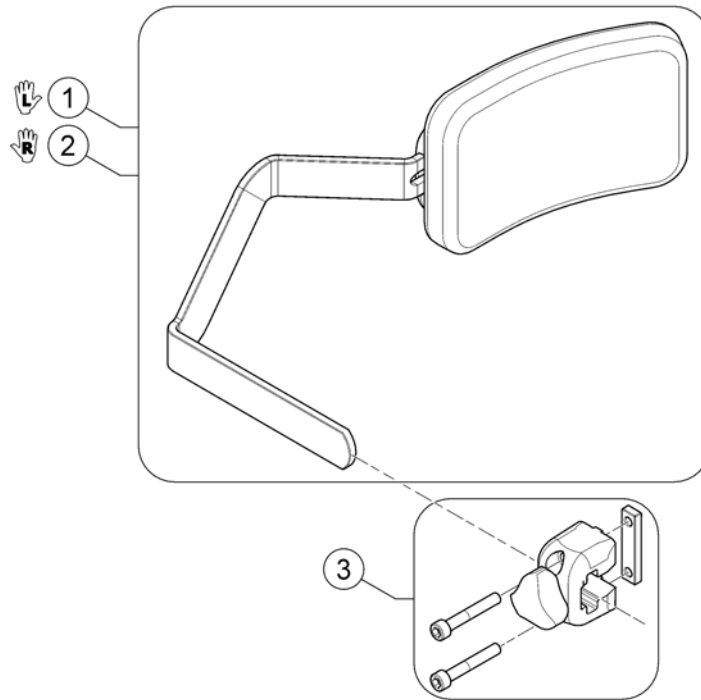

Lateral supports, Flex3 backrest

1007155.00

Pos.	Part number	Description	Valid from → until	Qty
-	-	Design change on 01. July 2016 - we suggest to change older supports on both sides.		1
1	SP1552678	Lateral support extended, cpl. - left		1
2	SP1552679	Lateral support extended, cpl. - right		1
3	1543574	Locking trunk support		1