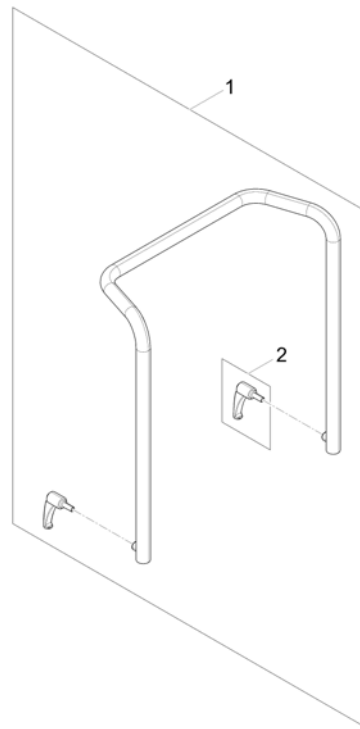

Backrest Frame

1571831.00

Pos.	Part number	Description	Valid from → until	Qty
1	SP1567810	Backrest Frame		1
2	0021-70002	Indexable lever 63mm M8x16		1

Sling Back, tension adjustable

1571829.000

Pos.	Part number	Description	Valid from → until	Qty
1	SP1567529	Sling Back, tension adjustable & Upholstery, BW 380mm / BH 480mm, cpl.		1
2	SP1567465	Sling Back, tension adjustable & upholstery, BW 430mm / BH 480mm, cpl.		1
3	SP1567530	Sling Back, tension adjustable & upholstery, BW 480mm / BH 480mm, cpl.		1
4	SP1567531	Sling Back, tension adjustable & upholstery, BW 530mm / BH 480mm, cpl.		1
5	SP1567627	Sling Back, tension adjustable & upholstery, BW 380mm / BH 540mm, cpl.		1
6	SP1567746	Sling Back, tension adjustable & upholstery, BW 430mm / BH 540mm, cpl.		1
7	SP1567747	Sling Back, tension adjustable & upholstery, BW 480mm / BH 540mm, cpl.		1
8	SP1567748	Sling Back, tension adjustable & upholstery, BW 530mm / BH 540mm, cpl.		1
9	SP1563563	Backrest upholstery		1
10	SP1563653	Backrest upholstery		1
11	SP1563654	Backrest upholstery		1
12	SP1563655	Backrest upholstery		1
13	SP1571492	Sling back		1
14	SP1571493	Sling back		1
15	SP1571494	Sling back		1
16	SP1571510	Sling back		1