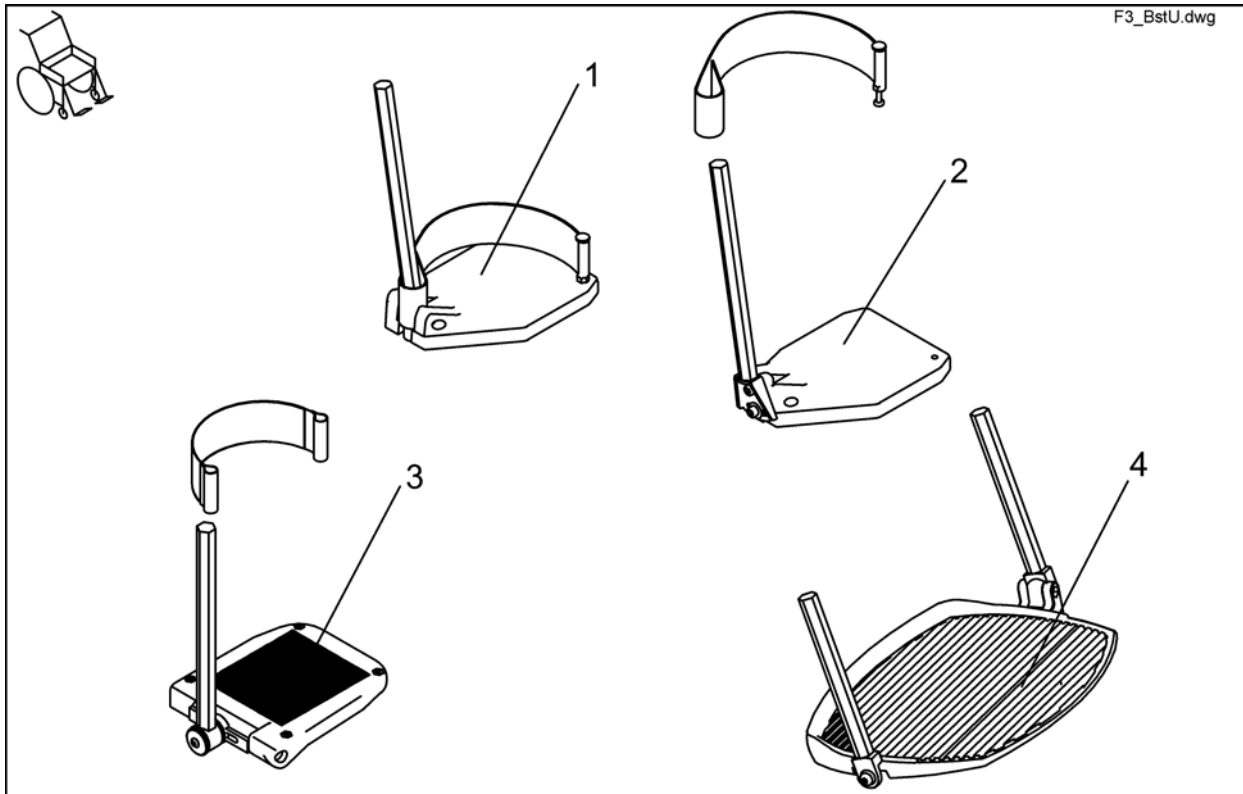

Lower Footrests

Pos.	Part number	Description	Valid from → until	Qty
1	SP1421662	Footplate RH fix, with Support Tube cpl.		1
1	SP1421663	Footplate LH fix, with Support Tube cpl.		1
2	SP1421664	Footplate RH anlge adjustable, with Support Tube cpl.		1
2	SP1421665	Footplate LH anlge adjustable, with Support Tube cpl.		1
3	SP1419344	Footplate LH Anlge And Depth Adjustable, With Support Tube cpl.		1
3	SP1419345	Footplate RH Anlge And Depth Adjustable, With Support Tube cpl.		1
4	SP1423156	Footboard, pre-assembled		1
4	SP1533540	Footboard		1