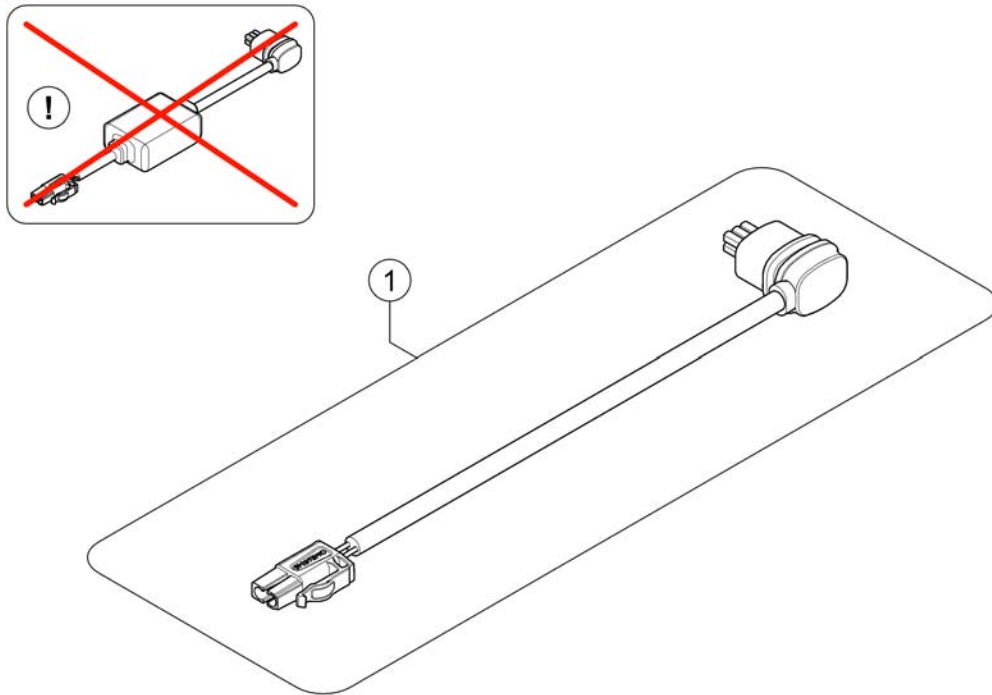

Actuator Cable

1505463 iso

Pos.	Part number	Description	Valid from → until	Qty
!	-	No longer available - please refer to Replacement Info for which part is to be used instead.		0
1	SP1607105	LiNX Actuator cable LA23 - 950mm <i>Only Backrest Recliner - Replaces SP1605680</i>		1
1	SP1607124	LiNX Actuator cable LA23 - 1500mm <i>Replaces SP1605815</i>		1