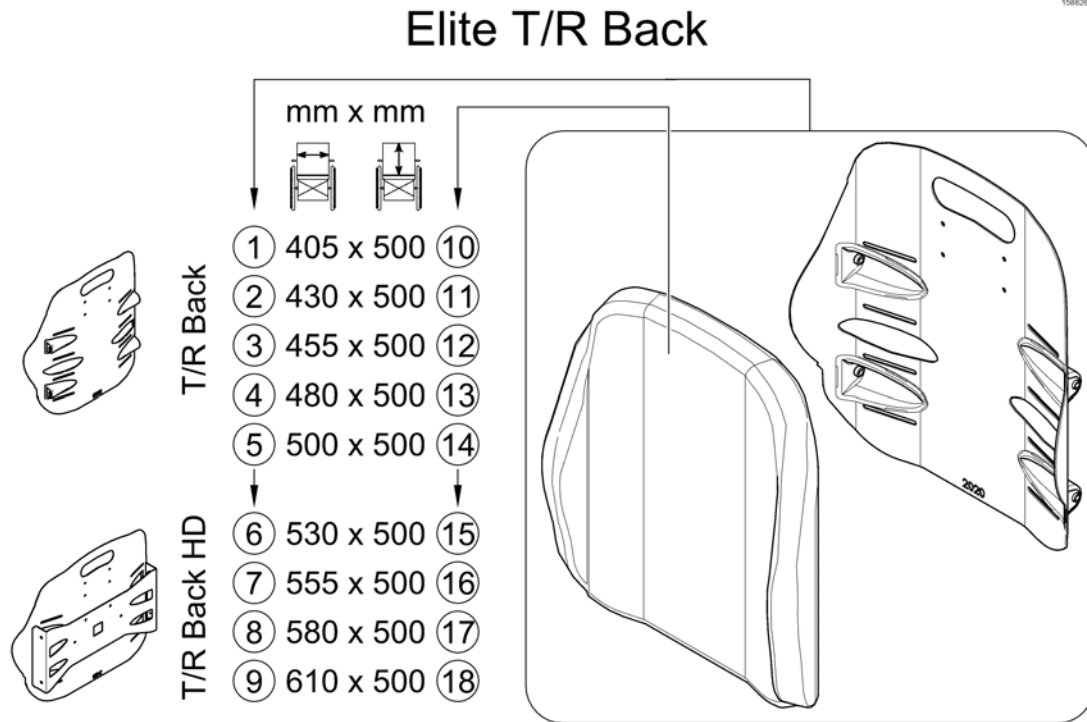

Elite T/R Back

1580297 Rev

Pos.	Part number	Description	Valid from → until	Qty
1	SP1580029	Elite T/R Back 405x500mm (16x20"), cpl.		1
2	SP1580030	Elite T/R Back 430x500mm (17x20"), cpl.		1
3	SP1580031	Elite T/R Back 455x500mm (18x20"), cpl.		1
4	SP1580032	Elite T/R Back 480x500mm (19x20"), cpl.		1
5	SP1580033	Elite T/R Back 505x500mm (20x20"), cpl.		1
6	SP1584160	Elite T/R Back HD 530x500mm (21x20"), cpl.		1
7	SP1584178	Elite T/R Back HD 555x500mm (22x20"), cpl.		1
8	SP1584180	Elite T/R Back HD 580x500mm (23x20"), cpl.		1
9	SP1584182	Elite T/R Back HD 610x500mm (24x20"), cpl.		1
10	1580110	Backrest Cushion - Elite T/R Back 405x500mm (16x20")		1
11	1580297	Backrest Cushion - Elite T/R Back 430x500mm (17x20")		1
12	1580298	Backrest Cushion - Elite T/R Back 455x500mm (18x20")		1
13	1580299	Backrest Cushion - Elite T/R Back 480x500mm (19x20")		1
14	1580300	Backrest Cushion - Elite T/R Back 505x500mm (20x20")		1
15	SPTRS0375-2120	Backrest Cushion - Elite T/R Back HD 530x500mm (21x20")		1
16	SPTRS0375-2220	Backrest Cushion - Elite T/R Back HD 555x500mm (22x20")		1
17	SPTRS0375-2320	Backrest Cushion - Elite T/R Back HD 580x500mm (23x20")		1
18	SPTRS0375-2420	Backrest Cushion - Elite T/R Back HD 610x500mm (24x20")		1