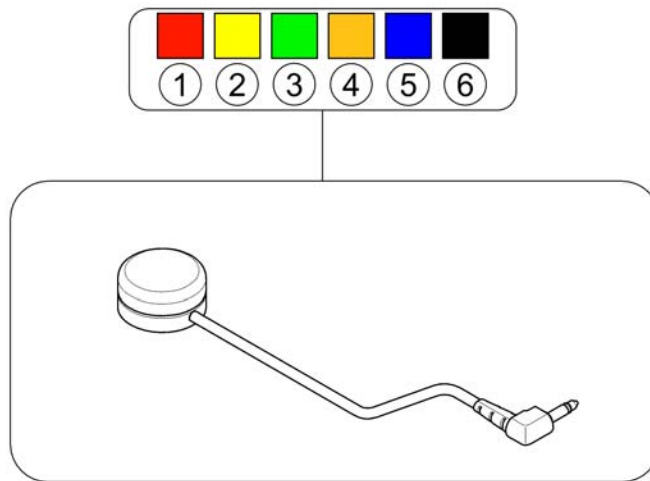

Piko Button

1603436.ind

Pos.	Part number	Description	Valid from → until	Qty
1	SP1535717	Piko Button red [1711]		1
2	SP1535718	Piko Button yellow [1712]		1
3	SP1535723	Piko Button Green [1713]		1
4	SP1535724	Piko Button orange [1714]		1
5	SP1535725	Piko Button blue [1715]		1
6	SP1535726	Piko Button black [1716]		1