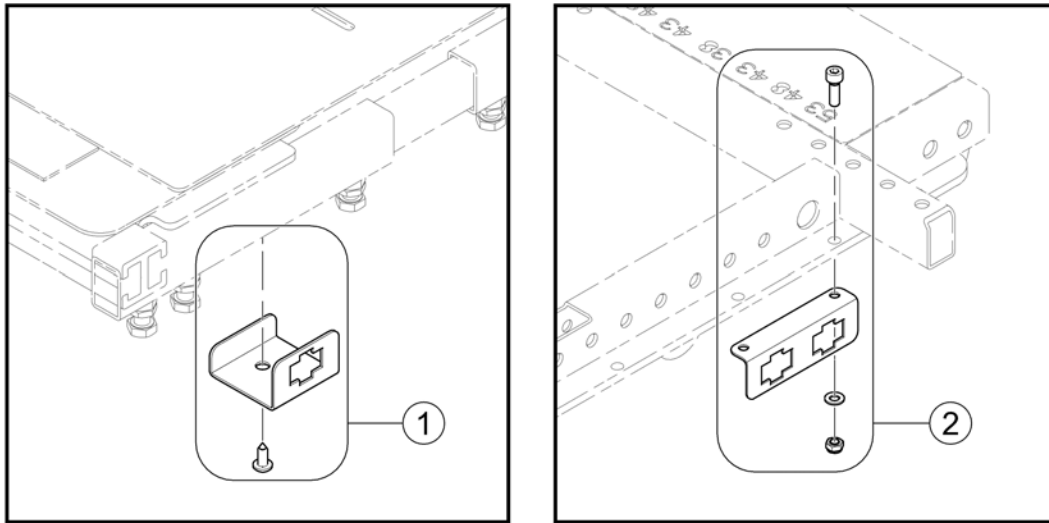

Plug Sheets el. legrest GGB

156930 Ita

Pos.	Part number	Description	Valid from → until	Qty
1	SP1577086	Plug Sheet GGB - Modulite Seat		1
2	SP1581723	Plug Sheet GGB - EasyAdapt Seat		1