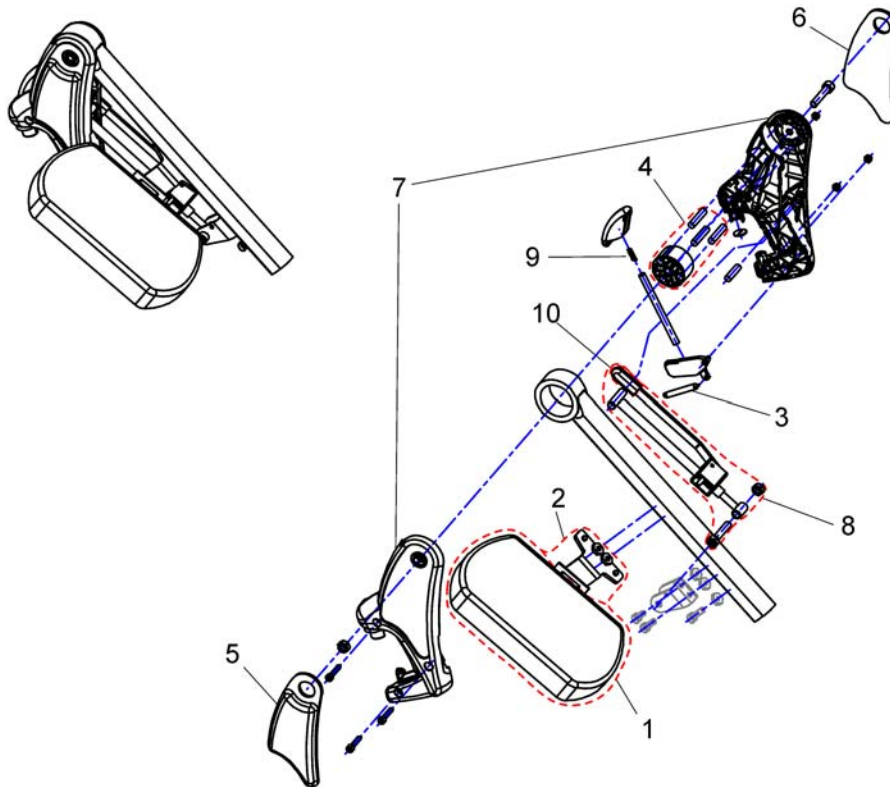

Hangers ADM LH/RH manual

1449409X.dwg

Pos.	Part number	Description	Valid from → until	Qty
1	6301333	Legrest calf pad		1
2	SP1450447	Calf Pad Holder Left Turnable, cpl.		1
2	SP1450446	Calf Pad Holder Right Turnable, cpl.		1
3	SPZ173178	PULL SPRING		1
4	SPZ174134	SLIDING BUSHING		1
5	SP1450410	Knee Upholstery LH		1
6	SP1450448	Knee Upholstery RH		1
7	SP1449293	Ad-Cover cpl.		1
8	SPZ174130	ADM Adjustment mechanism cpl.		1
9	SPN12196	COMPRESSION SPRING L0=16, 4 D=0, 5 DA=5, 5		1
10	SP1006490	Brake Lever Rubber -LT2000		1
11	SP1449410	Hanger ADM RH cpl.		1
11	SP1449409	Hanger ADM LH cpl.		1