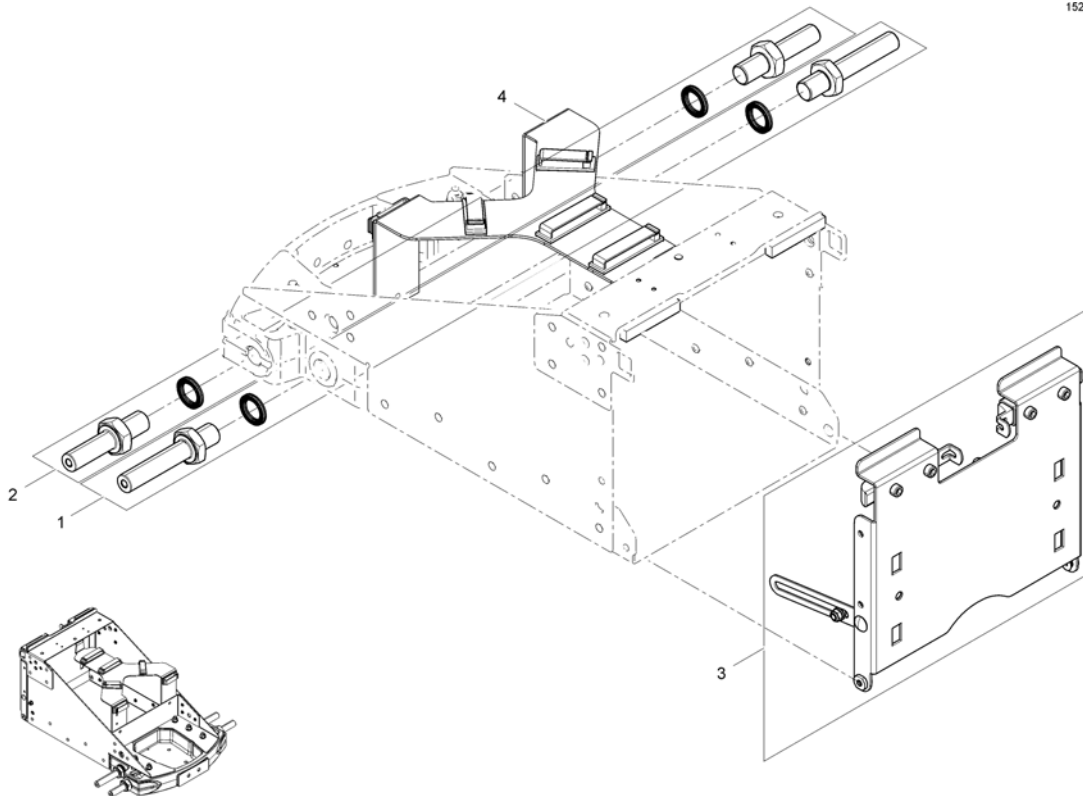

Chassis Fittings

1527810X.iso

Pos.	Part number	Description	Valid from → until	Qty
1	SP1530317	Main Bolt		1
2	SP1540337	Main Bolt (Storm4 X-Plore)		1
3	SP1526347	Batterydoor		1
4	SP1524458	Cable support, cpl.		1
5	SP1561820	Plug for M8		3