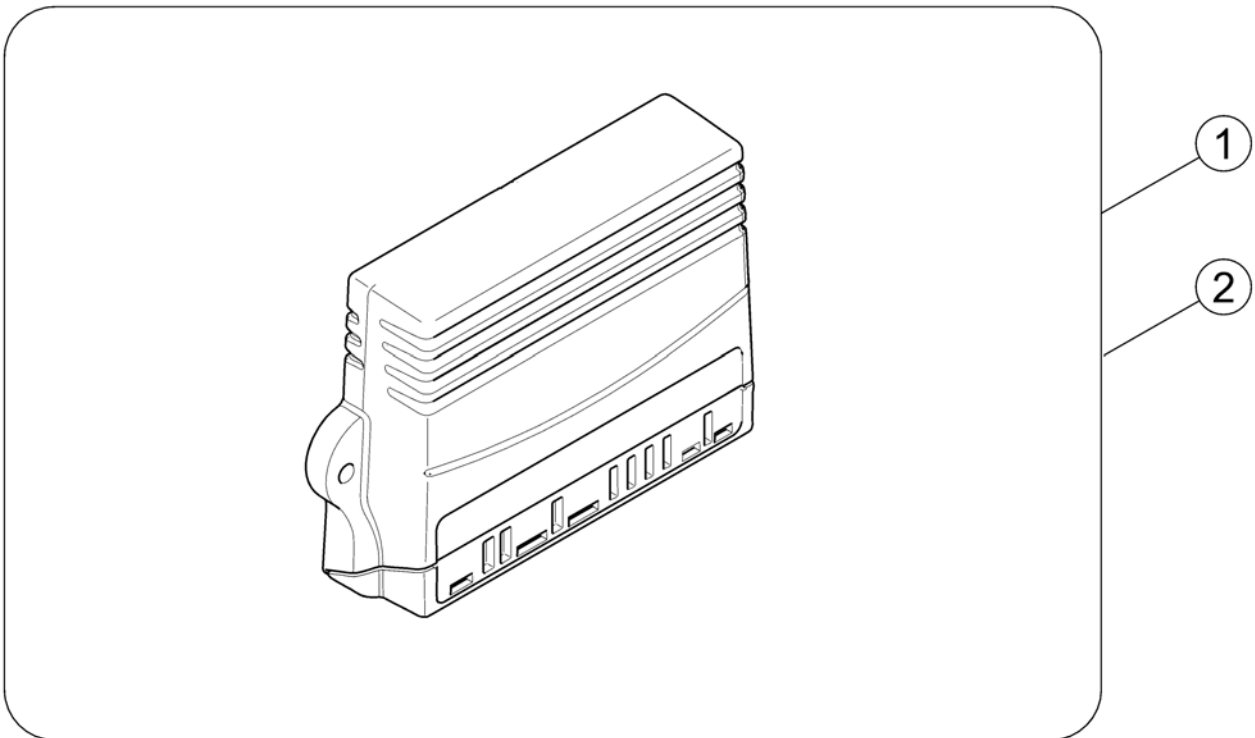

ACTs

1528542X.iso

Pos.	Part number	Description	Valid from → until	Qty
1	SP1528542	ACT2 for ACS2, cpl.		1
2	SP1529382	ACT4 for ACS2, cpl.		1