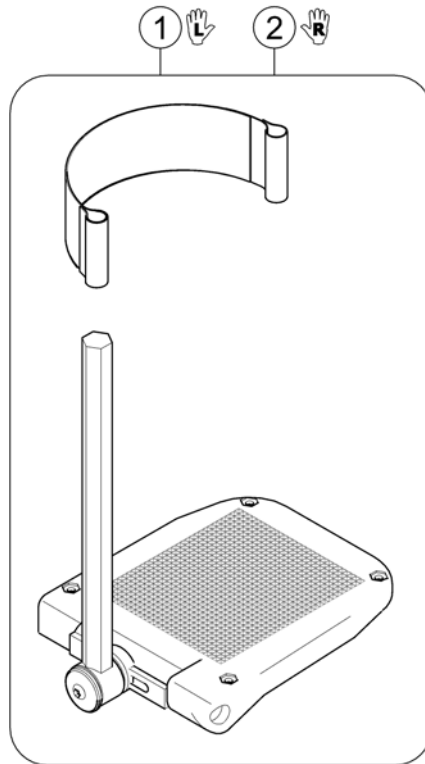

Footrests Vari, angle & depth adjustable

1583898 iso

Pos.	Part number	Description	Valid from → until	Qty
1	SP1419344	Footplate LH Anlge And Depth Adjustable, With Support Tube cpl.		1
2	SP1419345	Footplate RH Anlge And Depth Adjustable, With Support Tube cpl.		1