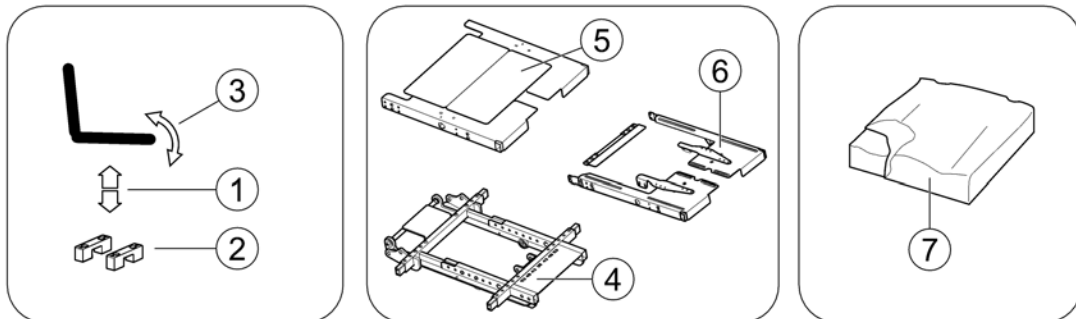

Pos.	Part number	Description	Valid from → until	Qty
1	-	Seat column / Seatriser [1025/1026/1030/1040]		1
2	-	Seat Height Adapter [1040]		1
3	-	Seat Tilt [1002][1014]		1
4	-	Seat Frame		1
5	-	Seat Plate		1
6	-	Adapter Kit for Universal Seat [1064]		1
7	-	Seat Cushion		1