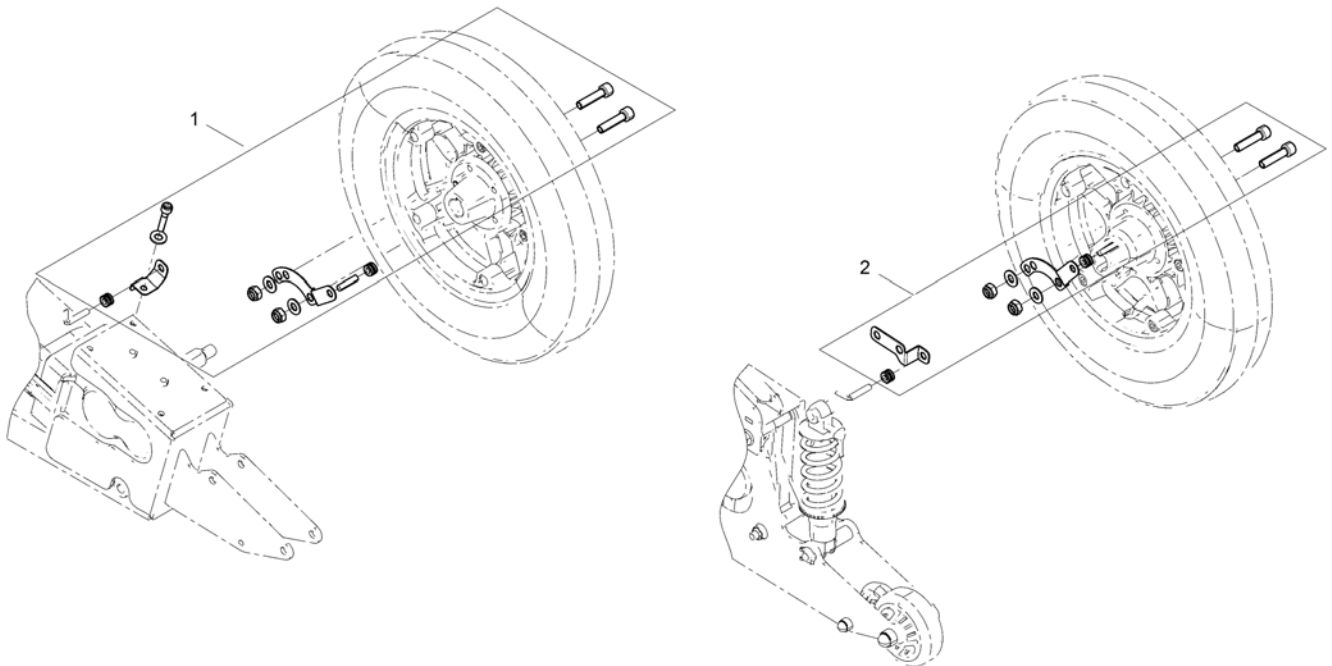

Mounting-kit km-Counter

1540353X.iso

Pos.	Part number	Description	Valid from → until	Qty
1	SP1548705	Mounting-kit Speedometer sensor		1
2	SP1540353	Mounting-kit Speedometer sensor SSD-motors		1