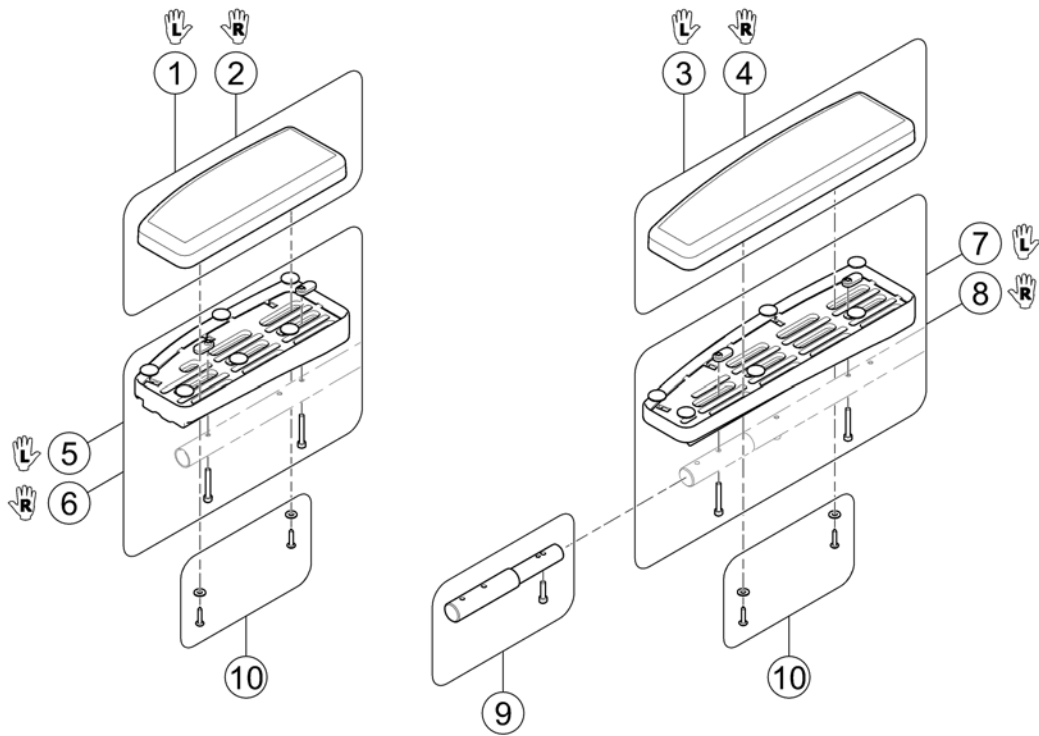

Pos.	Part number	Description	Valid from → until	Qty
1	SPTRX8038	Armpad, Desk Amrest, LH		1
2	SPTRX8037	Armpad, Desk Amrest, RH		1
3	SPTRX8036	Armpad, Full Amrest, LH		1
4	SPTRX8035	Armpad, Full Amrest, RH		1
5	SPTRC2133	Desk Armrest;Body LH with mountig hardware		1
6	SPTRC2132	Desk Armrest;Body RH with mountig hardware		1
7	SPTRC2131	Full Armrest;Body LH with mountig hardware		1
8	SPTRC2130	Full Armrest;Body RH with mountig hardware		1
9	SPTRC1935	Desk to Full Armrest Extension Kit <i>Needed for Pos. 7 & 8!</i>		1
10	SP1602292	Screw set for armpad fixation <i>[1494]</i>		1