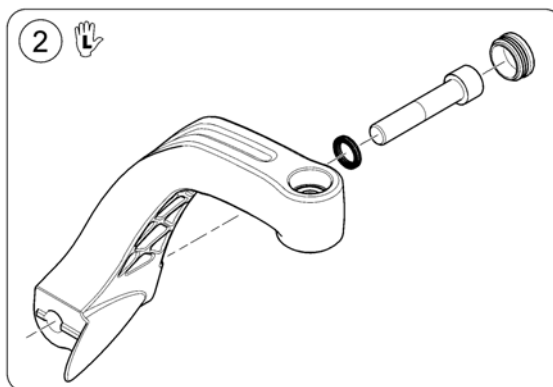

Front swingarm

1534668-00

Pos.	Part number	Description	Valid from → until	Qty
1	SP1527905	Swingarm RH		1
2	SP1527904	Swingarm LH		1