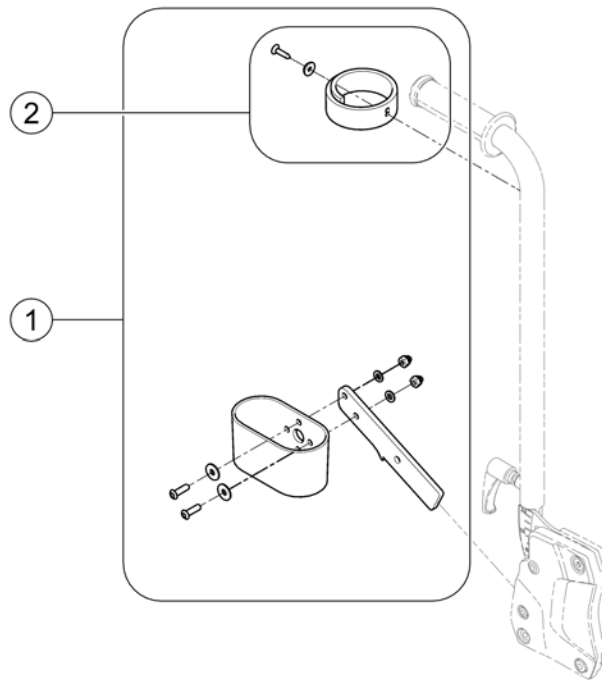

Cane holder (Modulite: back posts man recliner)

1571903.00

Pos.	Part number	Description	Valid from → until	Qty
1	SP1570443	Cane holder, manual backrest		1
2	SP1420493	Belt for caneholder		1