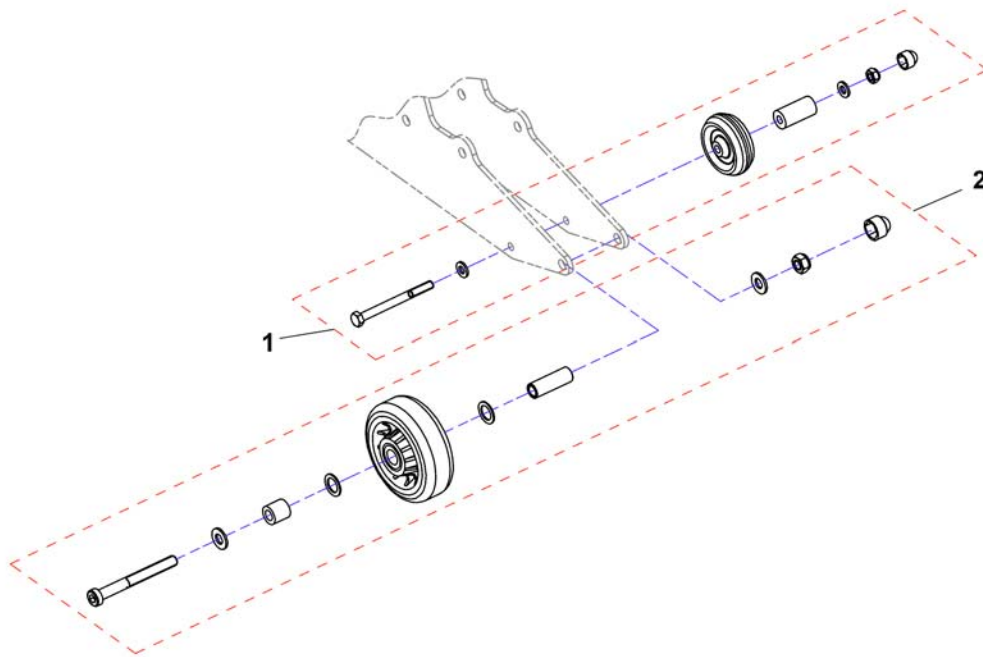

Anti-Tipper for SSD Motors

1533673X.dwg

Pos.	Part number	Description	Valid from → until	Qty
1	SP1555703	Anti-Tip-Wheel cpl., Ø50		1
2	SP1555704	Anti-Tip-Wheel cpl., Ø80		1