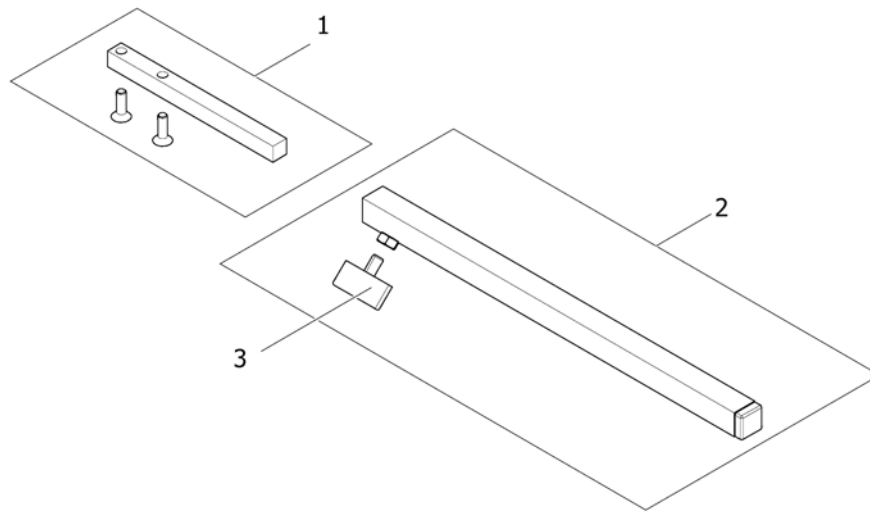

Pos.	Part number	Description	Valid from → until	Qty
1	SP1436542	Support, Standard		1
2	SPS183040	Remote Bracket, Standard		1
3	L31001	Wing ScREW M6X10		1