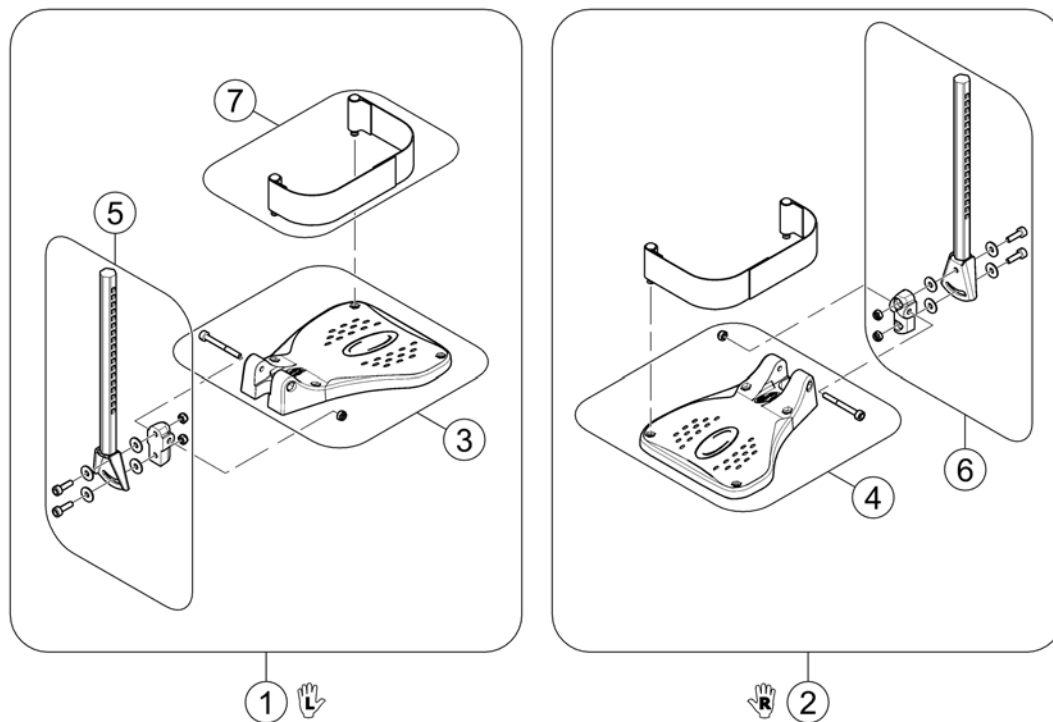

Footrests Vari, Flip-Up & angle adjustable (01.08.10 =>)

152964EX.es

Pos.	Part number	Description	Valid from → until	Qty
1	SP1541580	Footplate flip up, angle adjustable, LH, cpl.		1
2	SP1541579	Footplate flip up, angle adjustable, RH, cpl.		1
3	SP1529645	FOOTPLATE LH		1
4	SP1529644	FOOTPLATE RH		1
5	SP1423204	FOOT PLATE TUBE, ANGLE ADJUSTMENT LH CPL.		1
6	SP1423203	FOOT PLATE TUBE, ANGLE ADJUSTMENT RH CPL.		1
7	SP1442467	Heel Strap cpl.		1