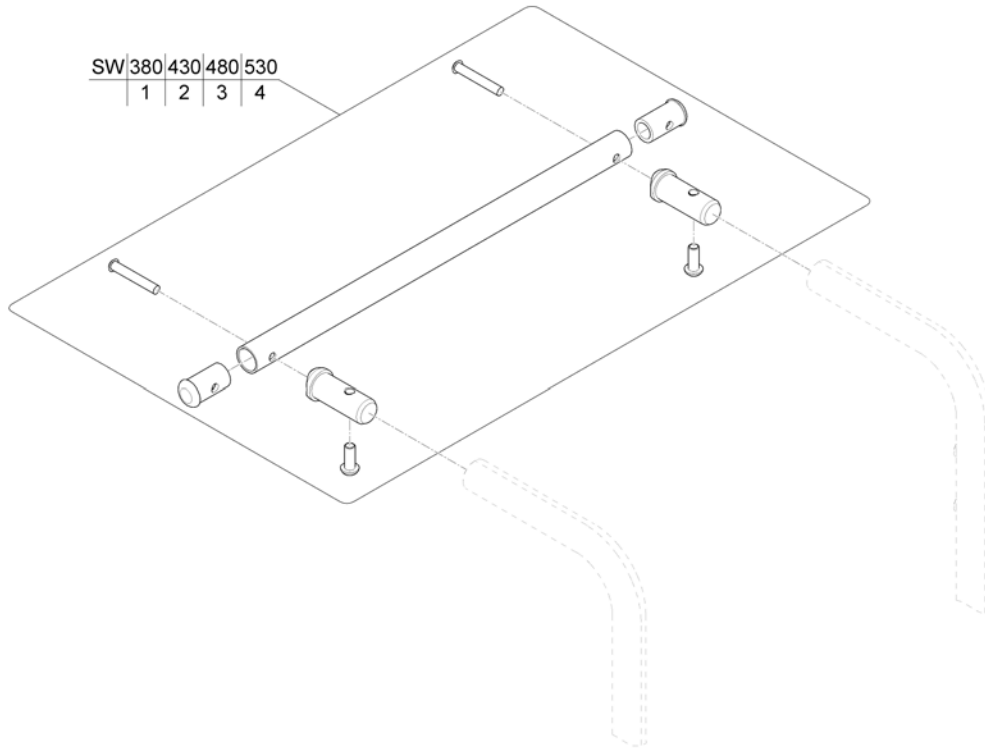

Connection tube

1571835 iso

Pos.	Part number	Description	Valid from → until	Qty
1	SP1570370	Connection tube		1
2	SP1570371	Connection tube		1
3	SP1570372	Connection tube		1
4	SP1570373	Connection tube		1