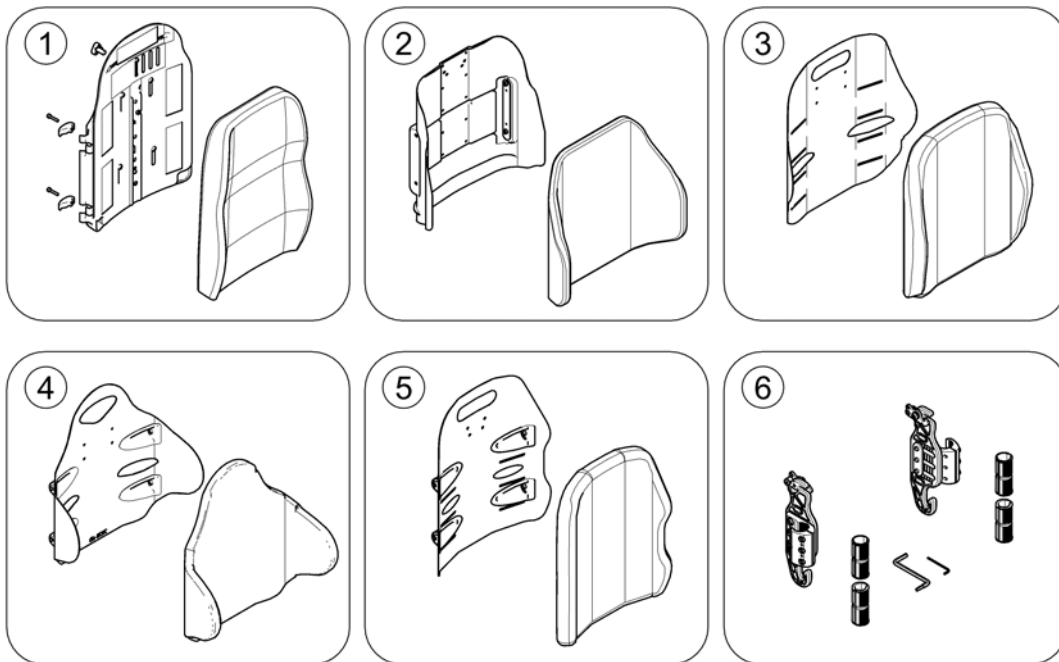

Pos.	Part number	Description	Valid from → until	Qty
1	-	Flex 3 / Laguna		1
2	-	Matrx Posture Back		1
3	-	Matrx Elite T/R Back	2015-07-01 →	1
4	-	Matrx Elite Deep Back	2015-07-01 →	1
5	-	Matrx Elite (Full) Back		1
6	-	Mounting Hardware for Matrx backrests		1