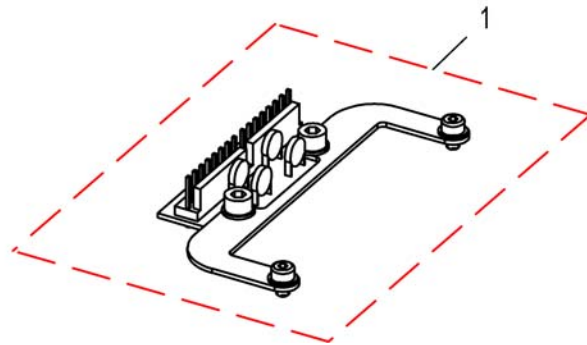

Pos.	Part number	Description	Valid from → until	Qty
1	SP1587248	Light Board, cpl. <i>LED only! [1437]</i>		1
1	SP1528890	Light board, cpl. <i>German homologation only! [1367]</i>		1