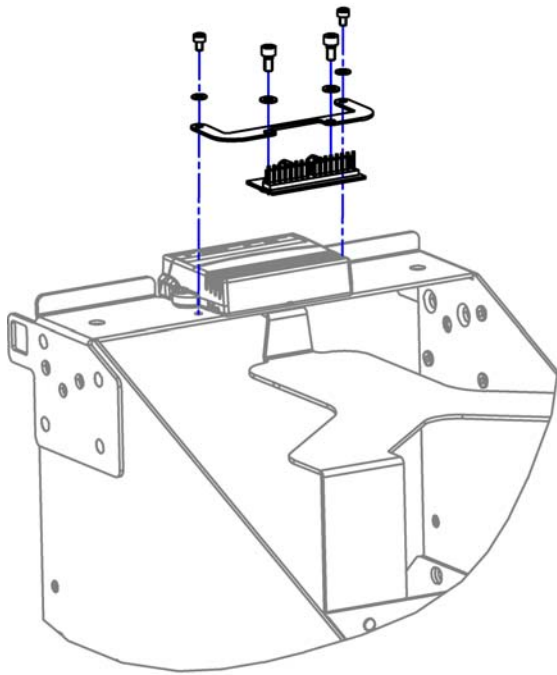

Pos.	Part number	Description	Valid from → until	Qty
1	SP1587248	Light Board, cpl. <i>LED only! [1437]</i>		1
1	SP1528890	Light board, cpl. <i>German homologation only! [1367]</i>		1