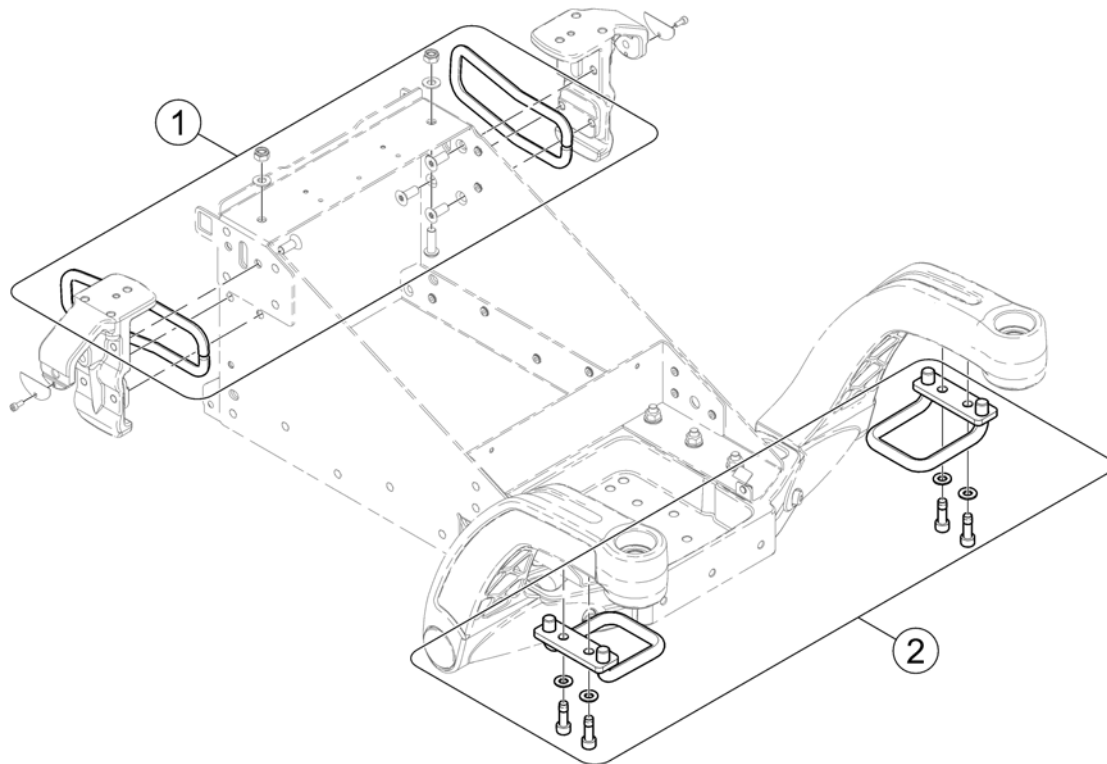

Transport Fixation

1564528.iso

Pos.	Part number	Description	Valid from → until	Qty
1	SP1582234	Transport fixation, rear		1
2	SP1528974	Transport fixation, front		1