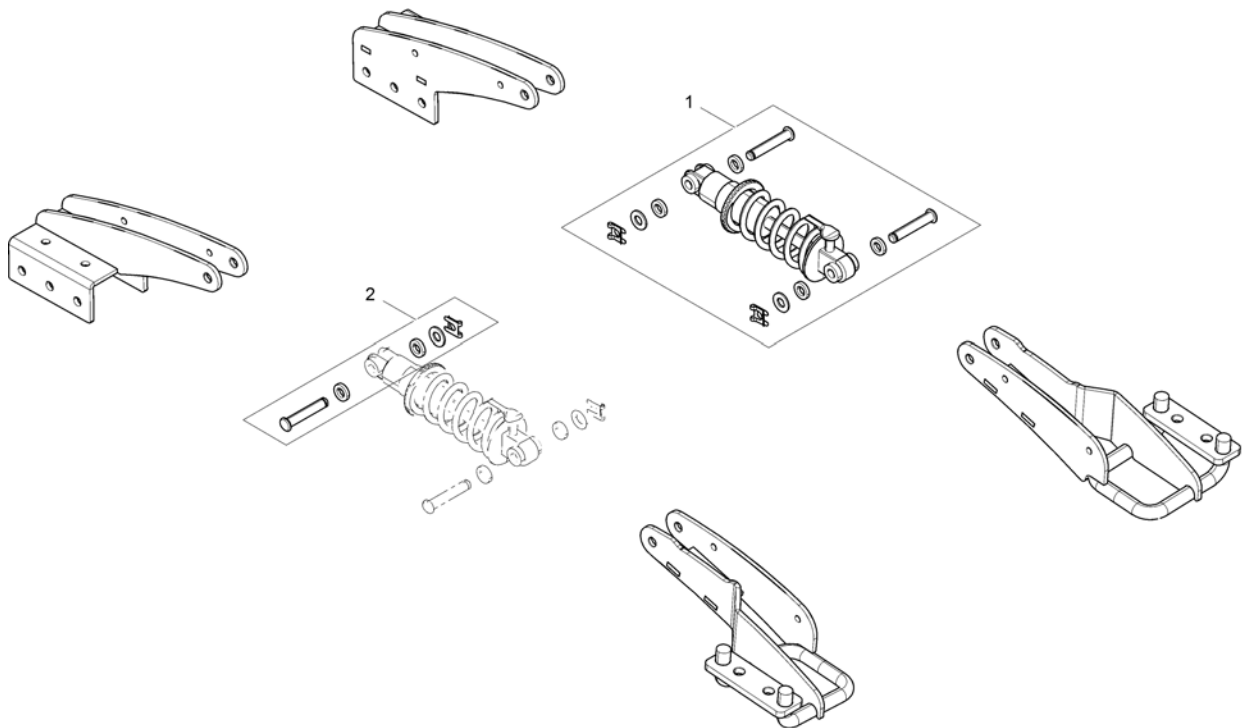

Upper suspension, Storm4 X-Plore

1540327X.iso

Pos.	Part number	Description	Valid from → until	Qty
1	SP1540348	Shock absorber front swing arm, soft, cpl.		1
1	SP1540349	Shock absorber front swing arm, hard, cpl.		1
2	SP1540350	Mountingkit		1