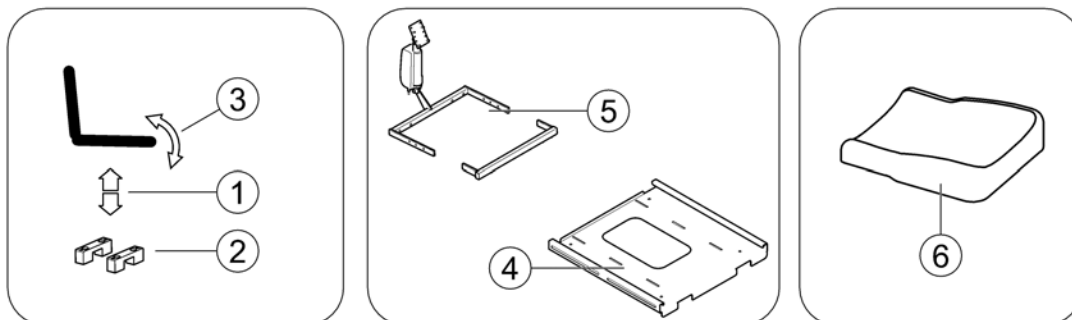

Optimist Seat

1583150.000

Pos.	Part number	Description	Valid from → until	Qty
1	-	Seat column / Seatriser [1025/1026/1030/1040]		1
2	-	Seat Height Adapter [1040]		1
3	-	Seat Tilt [1002][1014]		1
4	-	Seat Plate		1
5	-	Seat Frame		1
6	-	Seat Cushions Optimist Seat		1