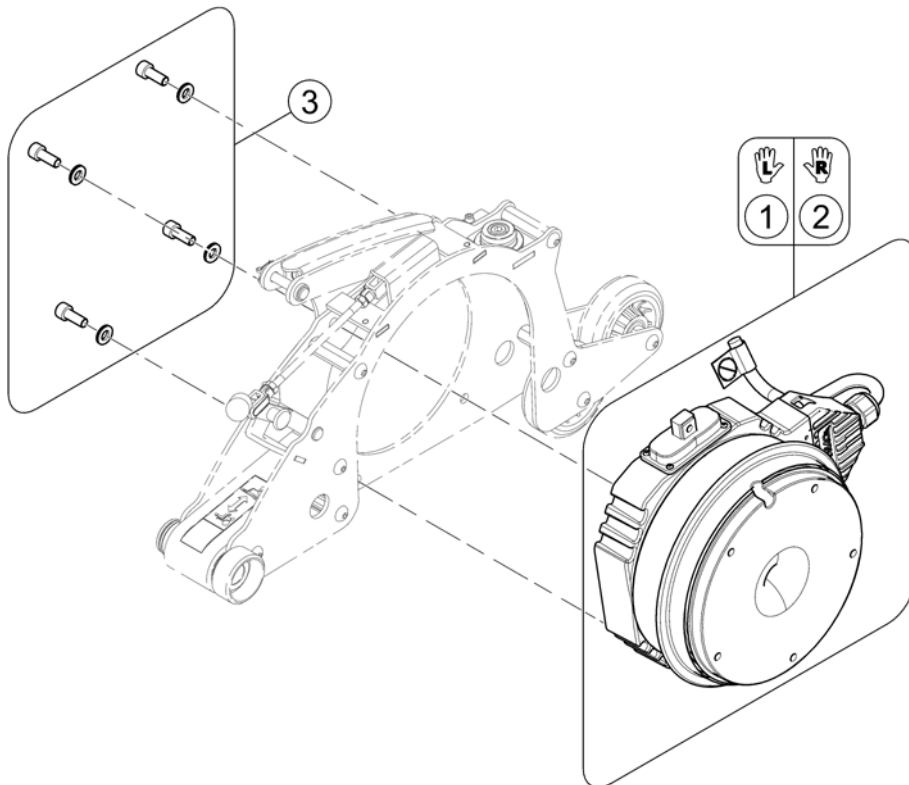

Pos.	Part number	Description	Valid from → until	Qty
1	SP1559356	GGB2 Motor LH		1
2	SP1559359	GGB2 Motor RH		1
3	SP1582231	Mounting Hardware GGB2 Motor		1