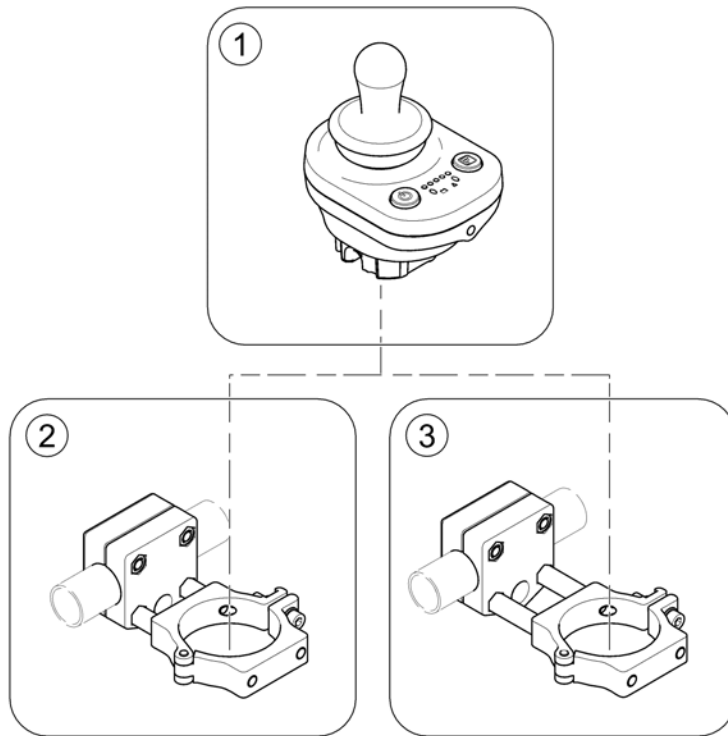

Compact Dual Control with brackets

1568802 Rev

Pos.	Part number	Description	Valid from → until	Qty
1	-	Compact Dual Control		1
2	-	Bracket, Compact Dual Control - short		1
3	-	Bracket, Compact Dual Control - long		1