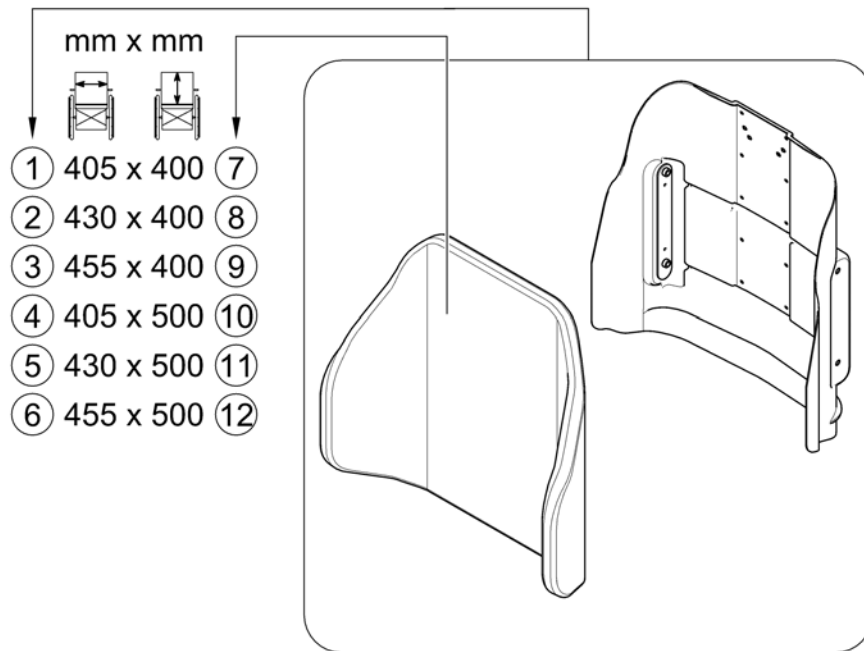

Posture Back

158204 Rev

Posture Back

Pos.	Part number	Description	Valid from → until	Qty
1	SP1515727	Posture Back 405x400mm (16x16"), cpl.		1
2	SP1515729	Posture Back 430x400mm (17x16"), cpl.		1
3	SP1515731	Posture Back 455x400mm (18x16"), cpl.		1
4	SP1515728	Posture Back 405x500mm (16x20"), cpl.		1
5	SP1515730	Posture Back 430x500mm (17x20"), cpl.		1
6	SP1515732	Posture Back 455x500mm (18x20"), cpl.		1
7	1544896	Backrest Cushion - Posture Back 405x400mm (16x16")		1
8	1544899	Backrest Cushion - Posture Back 430x400mm (17x16")		1
9	1544995	Backrest Cushion - Posture Back 455x400mm (18x16")		1
10	1544897	Backrest Cushion - Posture Back 405x500mm (16x20")		1
11	1544982	Backrest Cushion - Posture Back 430x500mm (17x20")		1
12	1544996	Backrest Cushion - Posture Back 455x500mm (18x20")		1