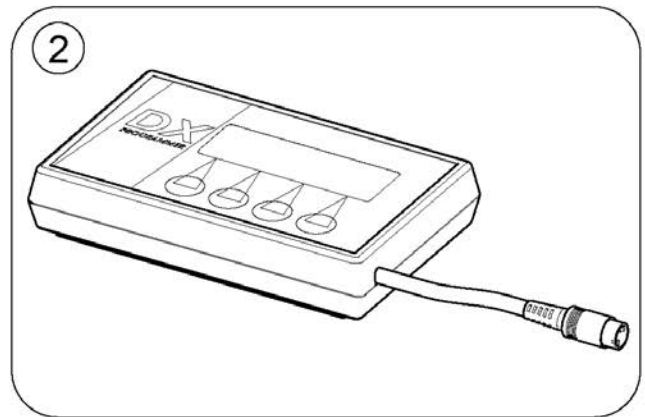

Programming Kits

1564805 iso

Pos.	Part number	Description	Valid from → until	Qty
1	1449280	USW wizard dongle kit, EDL-USW, cpl.		1
2	6001450	Hand Programmer, Instrucions In French, German, Spanish		1
	SP1441551	Programming Adapter Shark DK-ADAPT (necessary to program Shark)		1