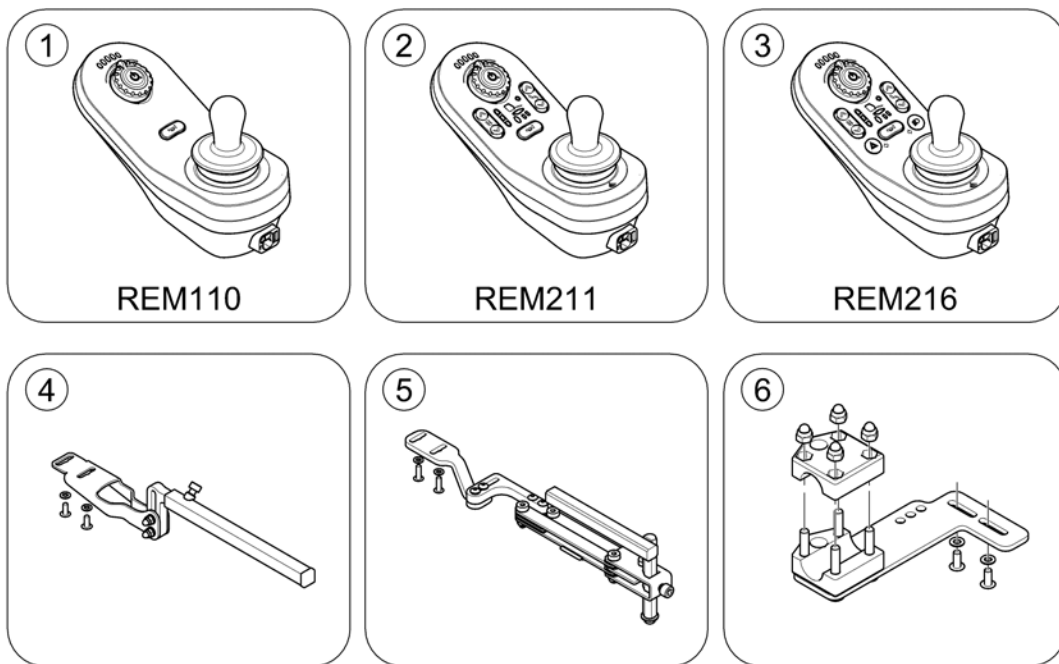

Pos.	Part number	Description	Valid from → until	Qty
1	-	Remote REM110		1
2	-	Remote REM211		1
3	-	Remote REM216		1
4	-	Remote Bracket, Standard		1
5	-	Remote Bracket, Swing away		1
6	-	Remote Bracket, Attendant		1