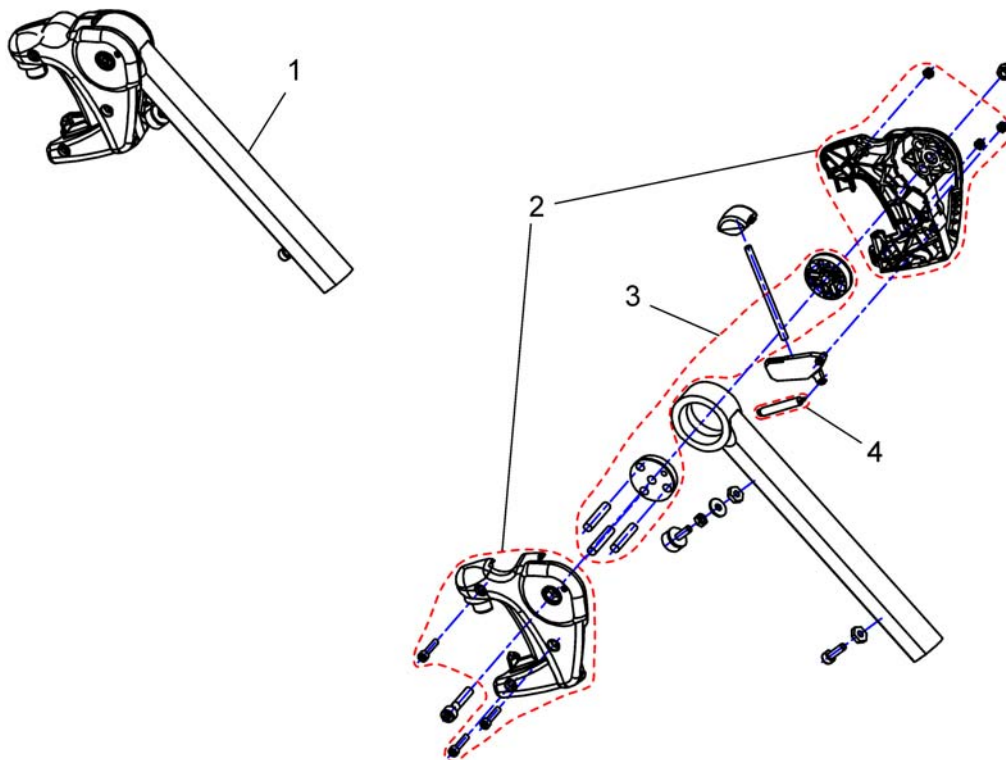

Hanger Vari F

144934 / X.dwg

Pos.	Part number	Description	Valid from → until	Qty
1	SP1449347	Hanger Vari F LH cpl.		1
1	SP1449346	Hanger Vari F RH cpl.		1
2	SP1434955	Cover Legrest cpl.		1
3	1434956	Mechanic		1
4	SPZ173178	PULL SPRING		1