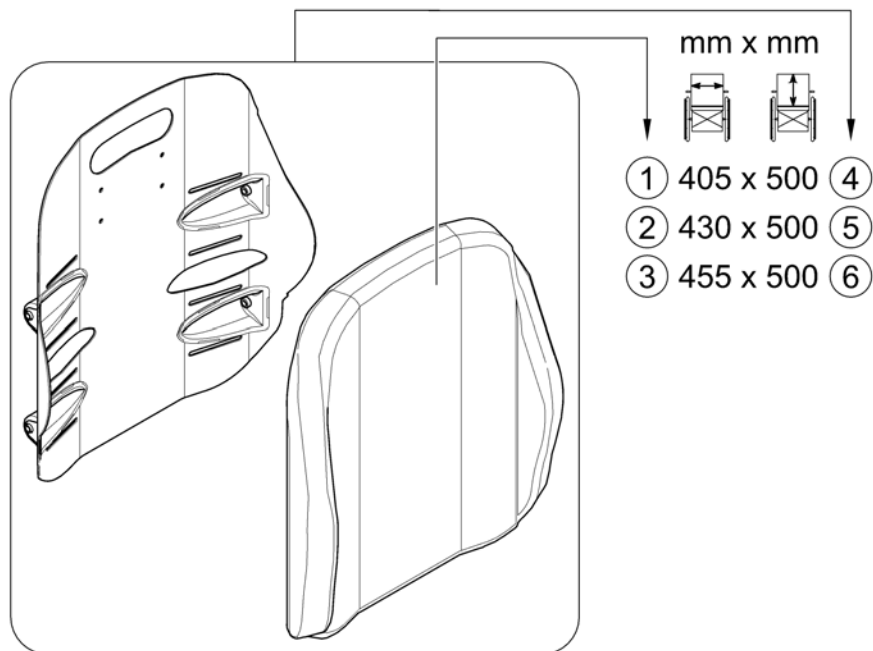

Matrx Elite T/R Back

158006 Rev

Elite T/R Back

Pos.	Part number	Description	Valid from → until	Qty
1	1580110	Backrest Cushion - Elite T/R Back 405x500mm (16x20")		1
2	1580297	Backrest Cushion - Elite T/R Back 430x500mm (17x20")		1
3	1580298	Backrest Cushion - Elite T/R Back 455x500mm (18x20")		1
4	SP1580029	Elite T/R Back 405x500mm (16x20"), cpl. [2177+2121]		1
5	SP1580030	Elite T/R Back 430x500mm (17x20"), cpl. [2177+2122]		1
6	SP1580031	Elite T/R Back 455x500mm (18x20"), cpl. [2177+2123]		1