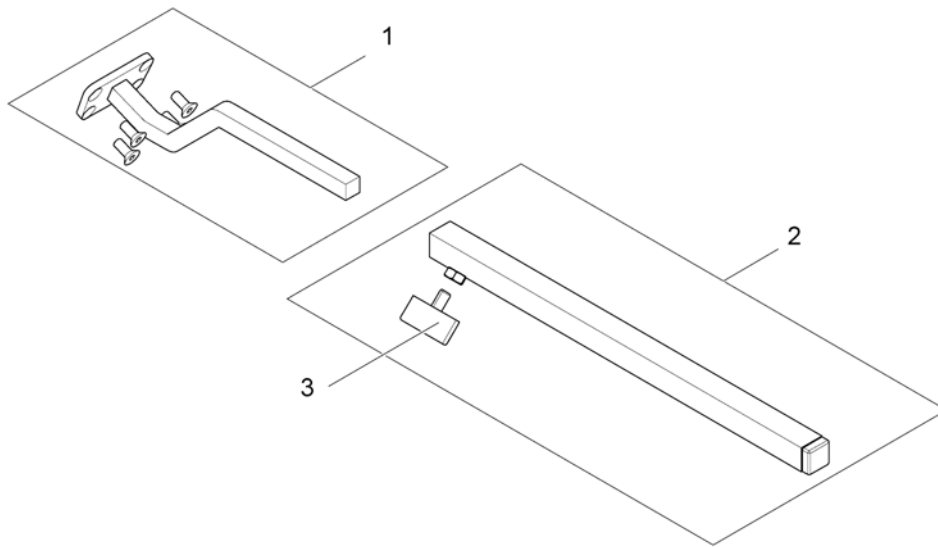

Pos.	Part number	Description	Valid from → until	Qty
1	SP1504822	Remote Support Standard		1
2	SPS183040	Remote Bracket, Standard		1
3	L31001	Wing ScREW M6X10		1