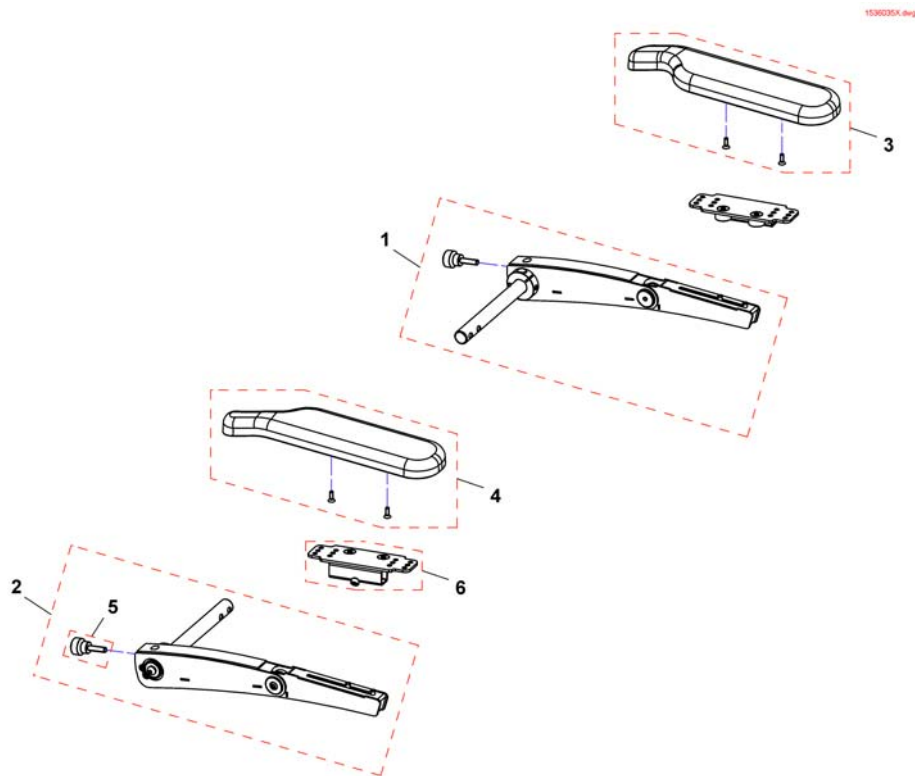

Armrest for Standard Seat

1573232.iss

Pos.	Part number	Description	Valid from → until	Qty
1	-	Fixed Armrest, removable [0635/0636]		1

Fixed Armrest, removable

1421692X.dwg

Pos.	Part number	Description	Valid from → until	Qty
1	SP1421692	Armrest, height max. 340mm, RH, Seatdepth 460mm & 510mm		1
1	SP1421693	Armrest, height max. 380mm, RH, Seatdepth 460mm & 510mm		1
2	SP1421694	Armrest, height max. 340mm, LH, Seatdepth 460mm & 510mm		1
2	SP1421695	Armrest, height max. 380mm, LH, Seatdepth 460mm & 510mm		1
3	SP1436533	Armrest, height max. 340mm, RH, Seatdepth 410mm		1
3	SP1436535	Armrest, height max. 380mm, RH, Seatdepth 410mm		1
4	SP1436534	Armrest, height max. 340mm, LH, Seatdepth 410mm		1
4	SP1436536	Armrest, height max. 380mm, LH, Seatdepth 410mm		1
5	SP1449043	Armpad, Standard (325mm), RH		1
5	SP1443004	Armpad, Standard (325mm), LH		1
5	SP1528845	Armpad, Extended (375mm), RH		1
5	SP1528846	Armpad, Extended (375mm), LH		1
6	SP1510856	Armpad holder RH <i>For chairs bevor 01/01/09 also order a new armpad.</i>		1
6	SP1510857	Armpad holder LH <i>For chairs bevor 01/01/09 also order a new armpad.</i>		1
7	SP1423223	Side part receptacle RH, cpl.		1
7	SP1423225	Side part receptacle LH, cpl.		1
8	SP1420471	Skirtguard, Seatdepth 460 & 510mm		1
9	SP1428078	Skirtguard, seat depth 410mm		1

Armrests for EasyAdapt Seat

1573233.iss

Pos.	Part number	Description	Valid from → until	Qty
1	-	Fixed Armrest, removable [0635/0636]		1
2	-	Following armrests [0620]		1
3	-	Skirtguard for following armrest [0623]		1