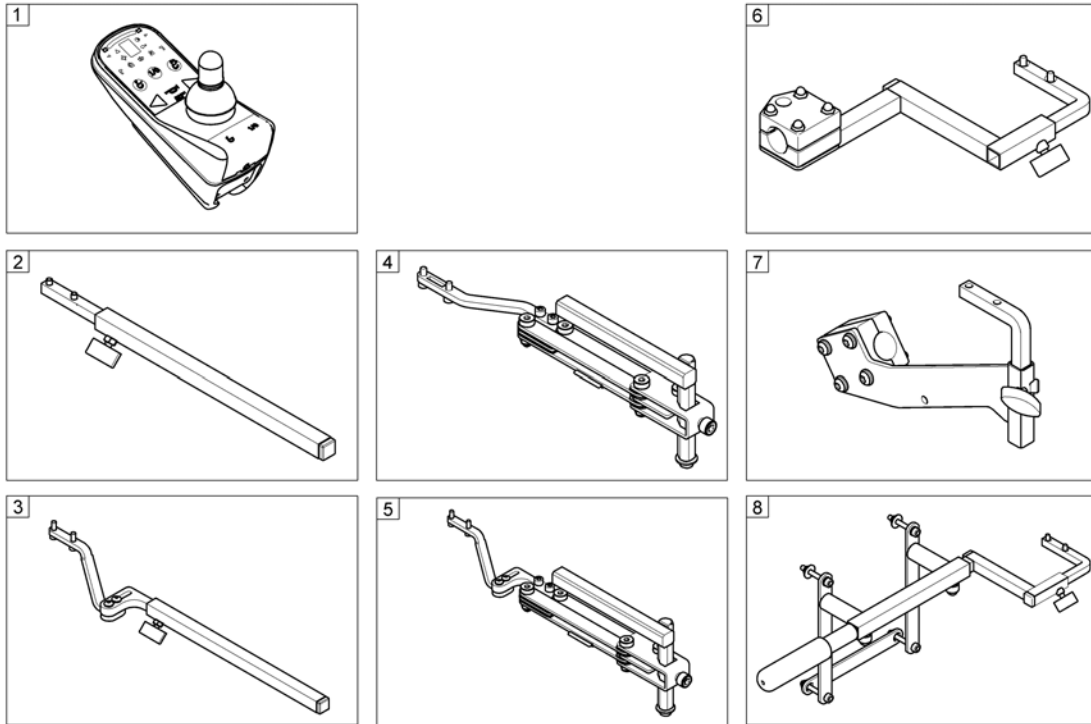

G90A with brackets

1602276 iso

Pos.	Part number	Description	Valid from → until	Qty
1	SP1504720	Remote G90A <i>[1614/1616]</i>		1
2	-	Remote Bracket Standard <i>[1614+1207/1208]</i>		1
3	-	Remote Bracket Standard - ULM and Soft Armpad on Modulite <i>[1614+1207/1208+2020]</i>		1
4	-	Remote Bracket Swing away & height adjust. <i>[1614+1707/1708]</i>		1
5	-	Remote Bracket Swing away & height adjust. - ULM and soft Armpad on Modulite <i>[1614+1707/1708+2020]</i>		1
6	-	Remote Bracket Attendant <i>[1616+1207/1208]</i>		1
7	-	Remote Bracket Attendant Ultra Low Maxx Seat <i>[1616+1207/1208+2020]</i>		1
8	-	Remote Bracket Attendant for Recaro-Seat <i>[1618+1207/1208]</i>		1