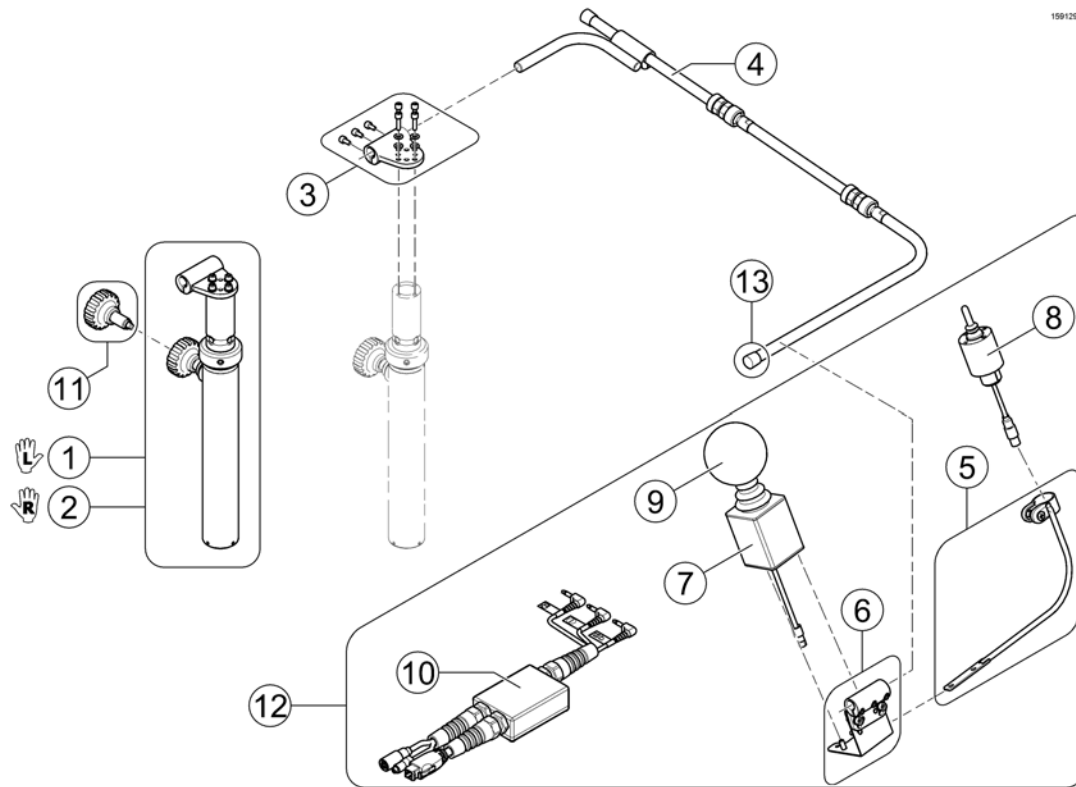

Chin Control manual - Details

1591296/iso

Pos.	Part number	Description	Valid from → until	Qty
-	SP1605661	Fixation Kit (cable ties, spiral coiled tube & end caps)	2016-04-01 →	1
1	SP1577456	ASM Chin Control man. LH, cpl.		1
2	SP1591293	ASM Chin Control man. RH, cpl.		1
3	SP1589144	Rod cylinder connection chin, cpl.		1
4	SP1605660	Joystick Rod Assy	2016-04-01 →	1
5	SP1589146	Mounting arm for Switch Joystick		1
6	SP1589142	Mounting hardware for DX-RJM, cpl.		1
7	Z183282	Joystick, DX-RJM (with Binder plug, 4-pole)		1
8	1442943	Switchjoystick for REM 24 SD, cpl.		1
8	SP1544250	Switchjoystick for G91S, cpl.		1
9	Z183265	Joystick Knob Sponge Ball		1
10	SP1442944	Harness Chin Control for REM 24 SD		1
10	SP1541715	Harness Chin Control for G91S		1
11	SP1580666	Adjustment Handle		1
12	SP1601528	Kit, Joysticks & Harness for REM 24 SD		1
12	SP1601529	Kit, Joysticks & Harness for G91S		1
13	SP1602721	End cap A12, black	2016-04-01 →	2