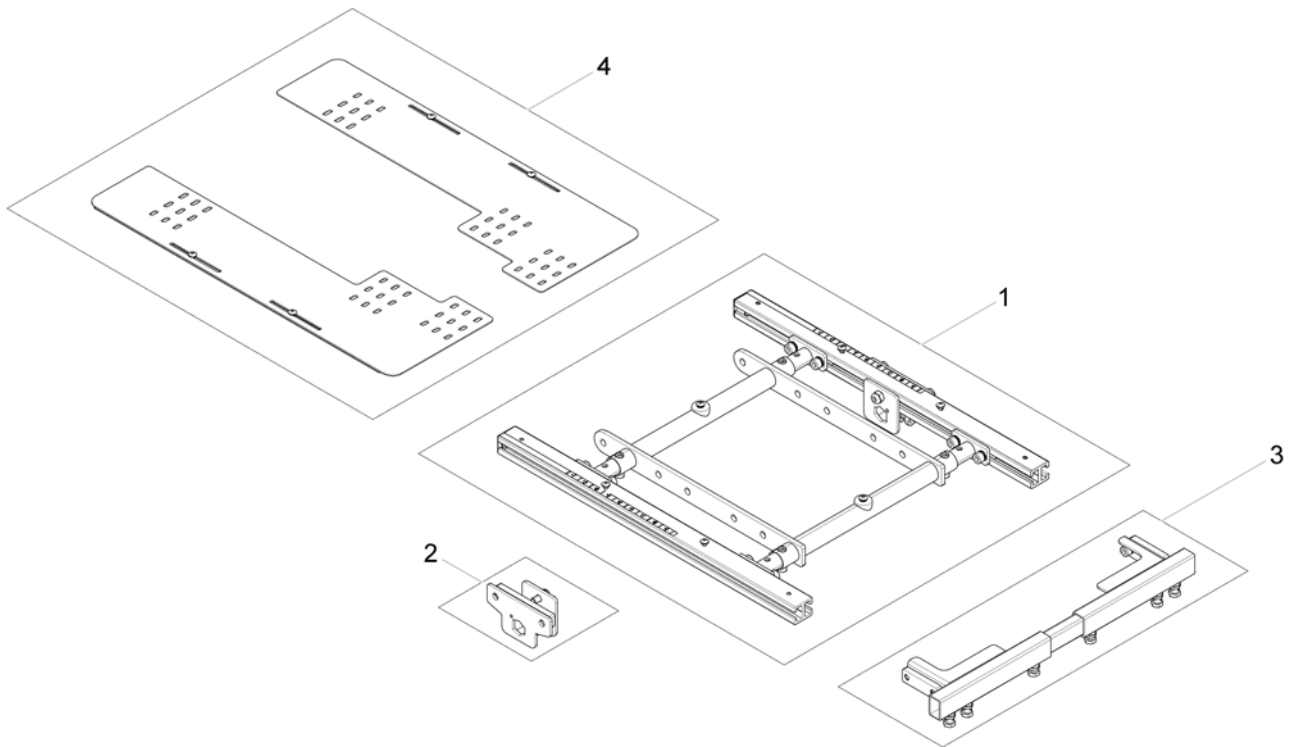

Telescopic Seat Frame and Universal Adapter

1581886.iso

Pos.	Part number	Description	Valid from → until	Qty
1	-	Telescopic Seat Frame		1
2	-	Armrest bracket		1
3	-	Legrest Support		1
4	-	Adapter Kit for Universal Seat		1