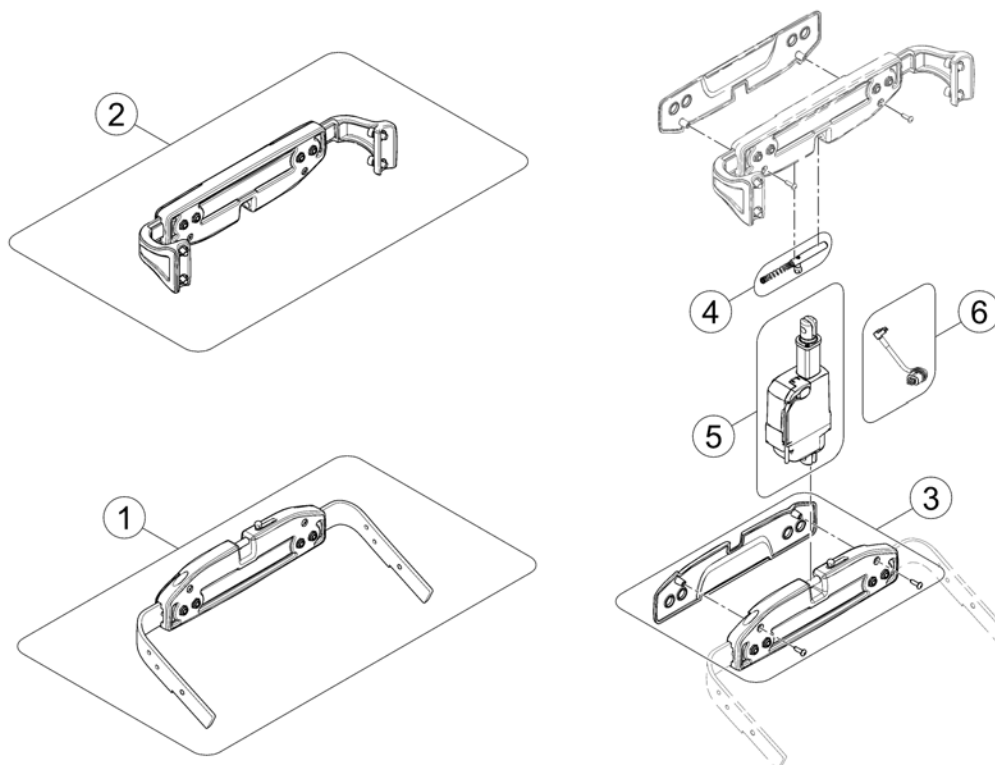

Back Recliner / Stabilization bracket

1571097.kso

Pos.	Part number	Description	Valid from → until	Qty
1	SP1567169	Actuator bracket (pre set to SW 43cm)		1
2	SP1567168	Stabilization bracket (pre set to SW 43cm)		1
3	SP1571702	Cover		1
4	SP1571704	Locking bolt		1
5	SP1557820	Actuator LA23		1
6	SP1572166	Actuator Cable LA23 ACS2 (~950mm)		1