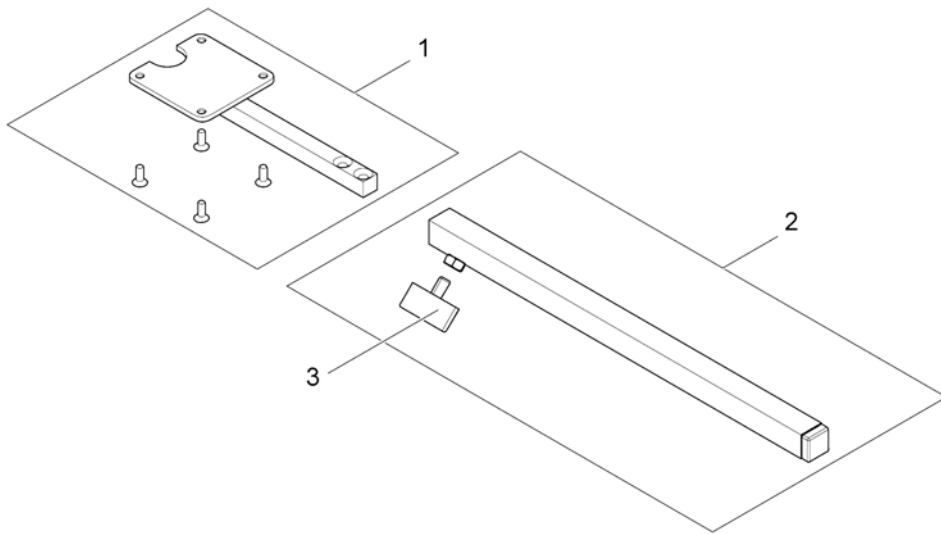

Remote Bracket Standard

1560844.iso

Pos.	Part number	Description	Valid from → until	Qty
1	SP1434921	Remote Support Standard		1
2	SPS183040	Remote Bracket, Standard		1
3	L31001	Wing ScREW M6X10		1