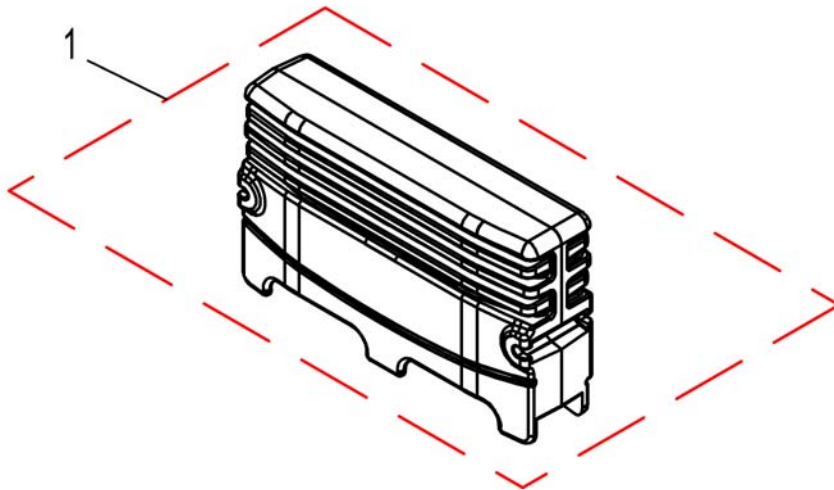

Power modules ACS 2

1524244X.dwg

Pos.	Part number	Description	Valid from → until	Qty
-	SP1555702	Gasket kit for ACS2, Powermodule and ACT		1
1	SP1524244	Power Module ACS2, 90A, with light (DX2-PMA90L) <i>Lock washer between module and bracket!</i>		1
1	SP1537975	Power Module ACS2, 90A, with light and G-Trac (DX2-PMA90LG) <i>Lock washer between module and bracket!</i>		1