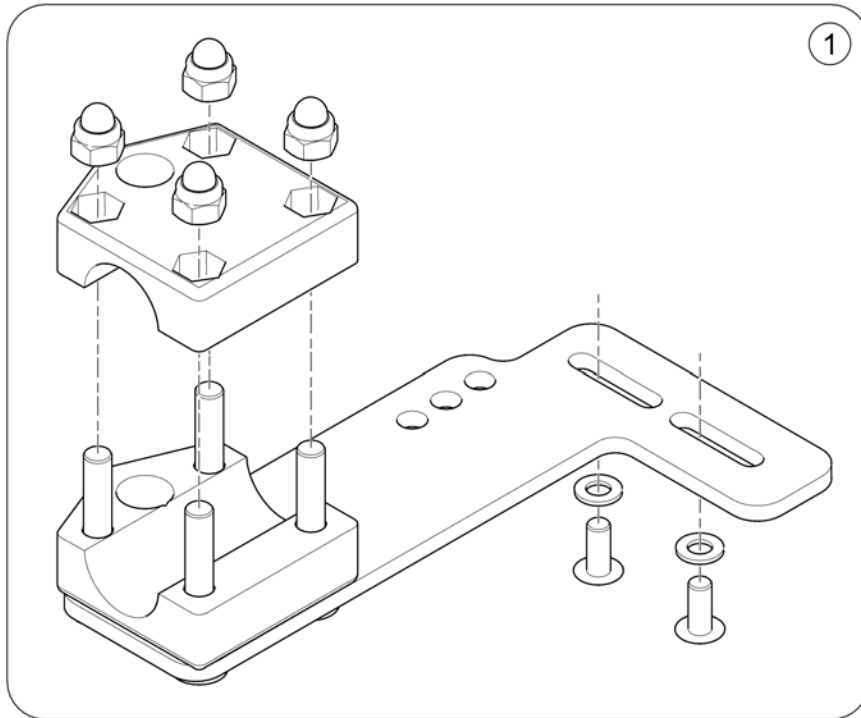

Remote Bracket, Attendant

1605185 iso

Pos.	Part number	Description	Valid from → until	Qty
1	SP1603363	LiNX Remote bracket, Attendant		1

Dual Control & Bracket

1605186.iss

Pos.	Part number	Description	Valid from → until	Qty
1	-	Dual Control		1
2	-	Remote Bracket, Attendant		1