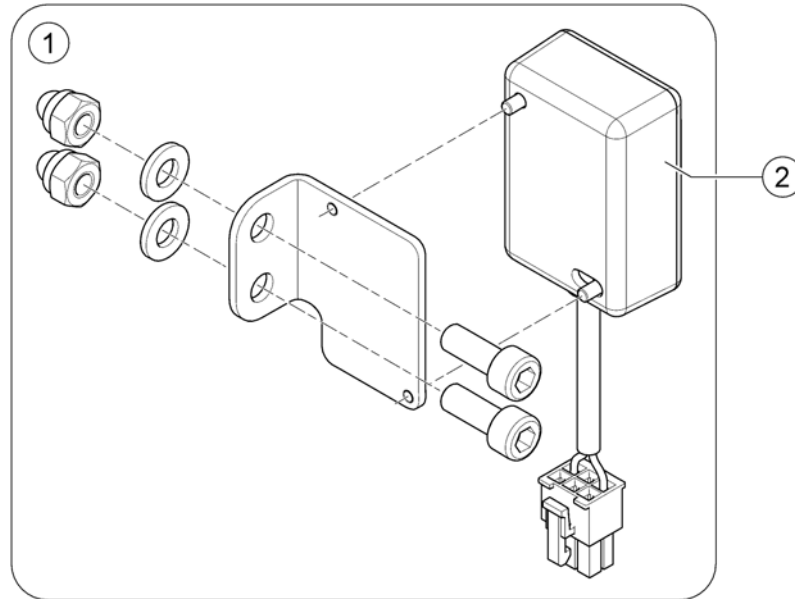

Slow-Stop-Sensor - Recaro Seat

1639179.00

Pos.	Part number	Description	Valid from → until	Qty
1	SP1607888	Slow-Stop-Sensor LiNX, cpl. with mounting hardware for Recaro Seat		1
2	SP1603338	LiNX Slow-Stop-Sensor, cpl.		1