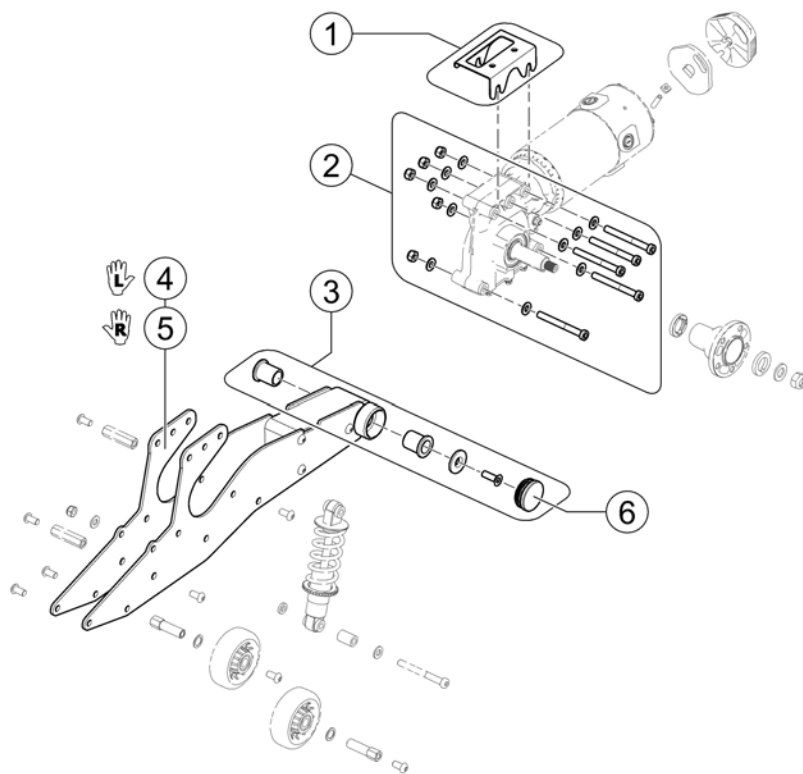

Motor Swingarm SSD (with Ultra Low Max Seat)

1602356.iss

Pos.	Part number	Description	Valid from → until	Qty
1	SP1533974	Bridge		1
2	SP1541363	Mounting Hardware, Motor Swing Arm		1
3	SP1541367	Bush Bearing-Kit		1
4	SP1587251	Swingarm LH		1
5	SP1587252	Swingarm RH		1
6	SPL01043	Slider		1