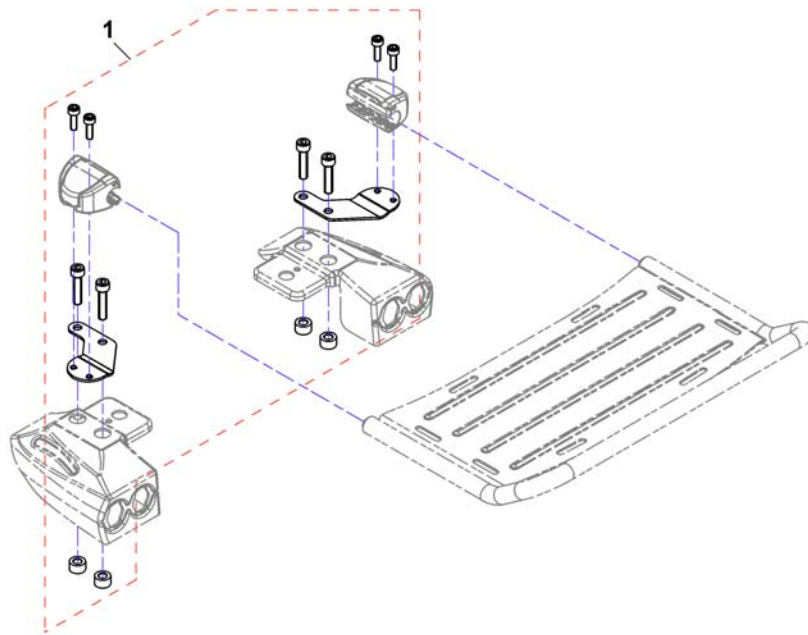

Mounting Kit Luggage Rack

1546314X.dwg

Pos.	Part number	Description	Valid from → until	Qty
1	SP1546314	mounting kit luggage rack Storm4		1