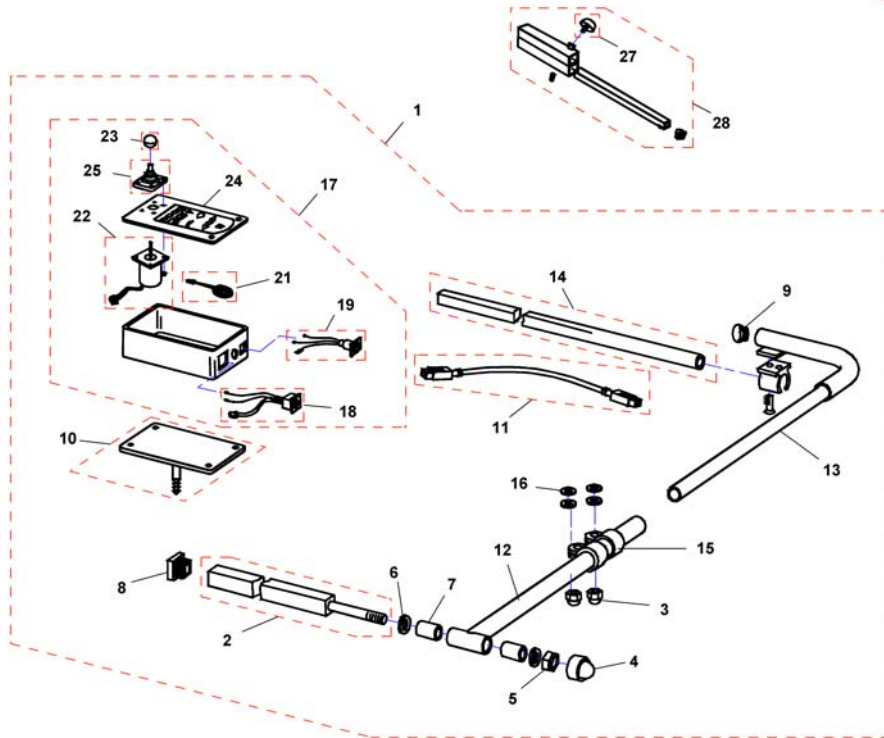

Centre control REM 41

F383057.dwg

Pos.	Part number	Description	Valid from → until	Qty
-	Q99081	User Manual Table- & Middle Control REM41-S German		1
1	SP1530588	CENTRAL STEERING CPL., SWING-AWAY RH, REM41-D		1
1	SP1530589	CENTRAL STEERING CPL., SWING-AWAY LH, REM41-D		1
2	Z177024.00	SUPPORT TUBE; CHROME PLATED		1
3	F60208	Cap nut DIN1587-M08 zc		1
4	L01037	Sks Nut Cap M12		1
5	F20106	Hexagon nut DIN985-M12 zc		1
6	G00104	Washer DIN125-Ø13 zc		1
7	Z17032A	Bush Rd. 19 X 3.5 X 25		1
8	L01055	Plug 15x15mm		1
9	L01008	Tube End Plug SI 22		1
10	Z183216.P40	SUPPORT BRACKET; RAL 9005 BLACK		1
11	1559862	Bus cable ACS, 1700mm		1
12	Z183089.00	SWING ARM; CHROME PLATED		1
13	Z183086.00	SUPPORT ARM RH; CHROME PLATED		1
13	Z183092.00	SUPPORT ARM LH; CHROME PLATED		1
14	H281005A.00	Support rail, chrome plated		1
15	5006720	Klemmschelle F. Dm 22 mm		1
16	G00106	Washer DIN125-A-Ø8,4 zc		1
17	SP1527930	DX ACS Tray Remote DX-REM41		1
18	P41108	ACS-BUS CABLE SOCKET		1
19	P41106	CHARGER SOCKET		1
21	P30493	HORN		1
22	GSM55120	ACS-remote WITH 180MM CABLE		1
23	L36999	Joystick Knopf Standard Ball		1
24	-	No longer available.		0
25	Z183001A	Rubber gaiter for ACS remote		1
26	Z183289	CENTRAL STEERING SUPPORT TUBE CPL.		1
27	L31001	Wing Scew M6X10		1
28	Z183289	CENTRAL STEERING SUPPORT TUBE CPL.		1