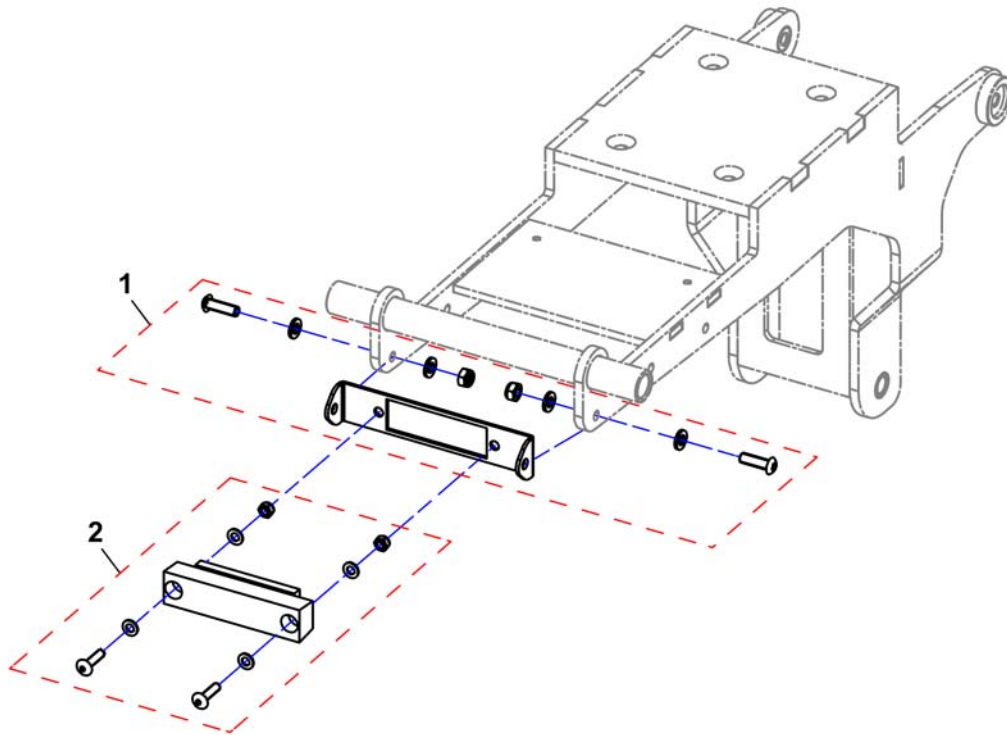

T-Adapter

1534069X.dwg

Pos.	Part number	Description	Valid from → until	Qty
1	SP1559812	Holder T-Adapter ACS	2012-04-20 →	1
1	SP1537966	Holder R-Net ACS	→ 2012-04-19	1
2	SP1537967	T-Adapter ACS		1