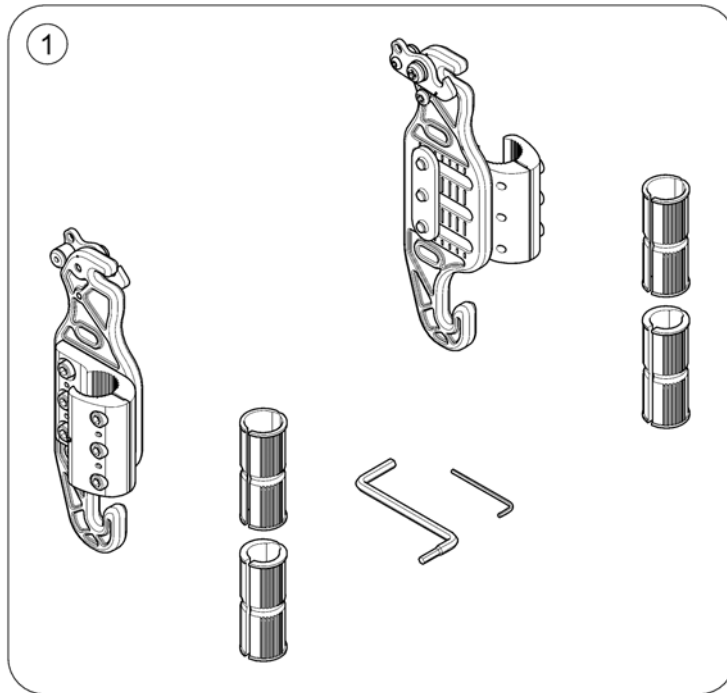

Mounting Hardware for Matrix backrests

163/807/00

Pos.	Part number	Description	Valid from → until	Qty
1	SP1545275	Mounting hardware, Matrix Backrest		1

Push Handle EasyAdapt

1573324.dwg

Pos.	Part number	Description	Valid from → until	Qty
1	SP1529001	Push Handle EasyAdapt-Seat		1