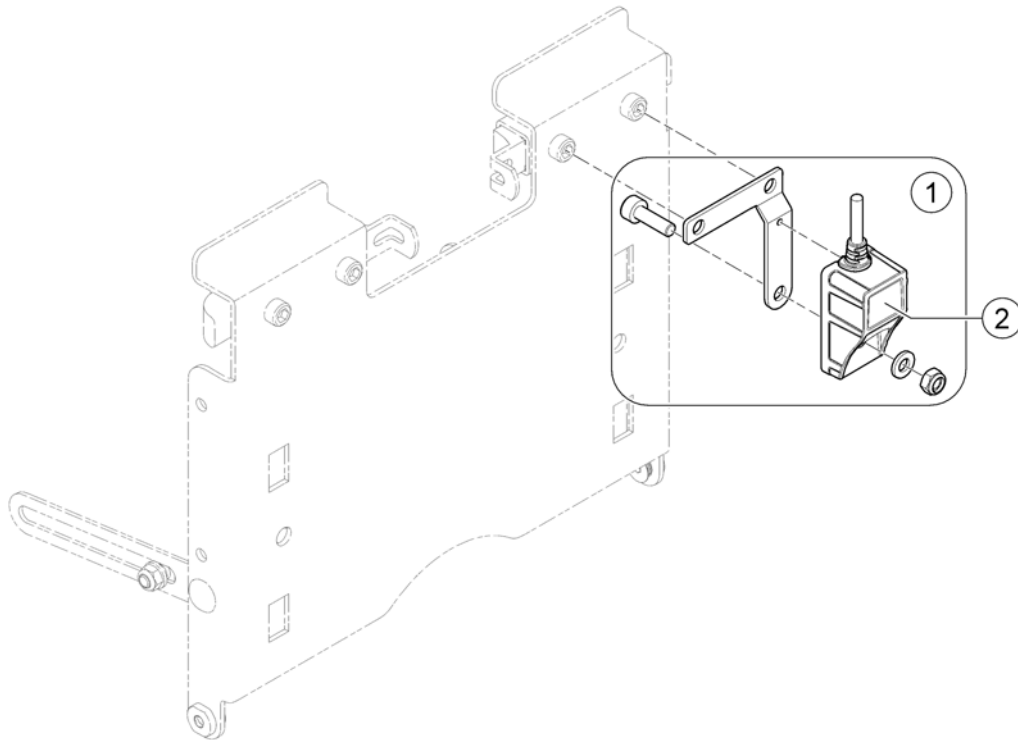

G-Trac Sensor / Gyro

1639182.00

Pos.	Part number	Description	Valid from → until	Qty
1	SP1607817	G-Trac Sensor (Gyro) LiNX, cpl. with bracket		1
2	SP1602885	G-Trac Sensor (Gyro) LiNX DLX-GYR100		1