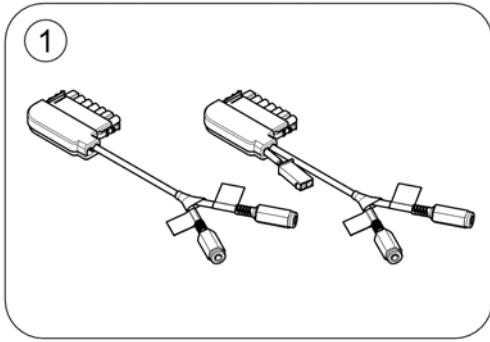

Components

1608154-00

Pos.	Part number	Description	Valid from → until	Qty
1	-	Accessory cables		1
2	-	10-way switch & brackets		1
3	-	Buddy Button		1
4	-	Piko Button		1

Accessory cables

1608109-00

Pos.	Part number	Description	Valid from → until	Qty
1	SP1637339	Accessory cable LiNX (w/o lifter)		1
2	SP1608269	Accessory cable LiNX (with lifter)		1