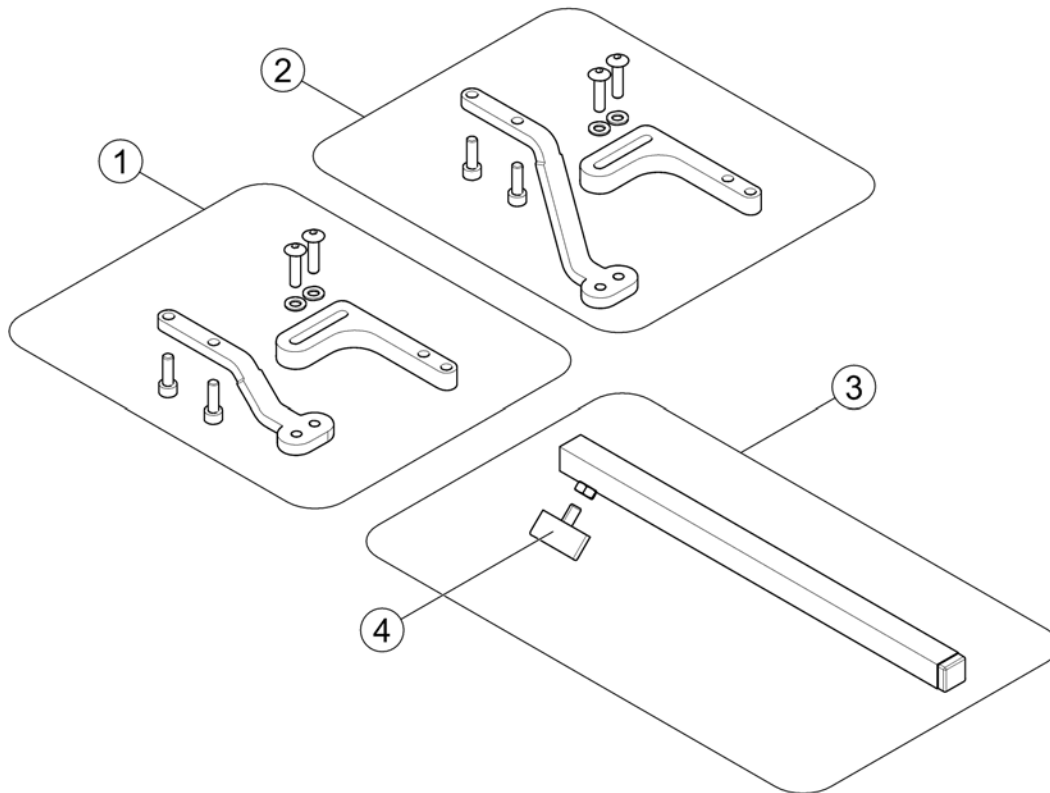

Remote Bracket Standard - ULM and Soft Armpad on Modulite

1588513.mo

Pos.	Part number	Description	Valid from → until	Qty
1	SP1587309	Remote bracket Std. REM 24SD/A/B550		1
2	SP1587693	Remote bracket MACES Std - REM 24SD/A/B/550		1
3	SPS183040	Remote Bracket, Standard		1
4	L31001	Wing ScREW M6X10		1