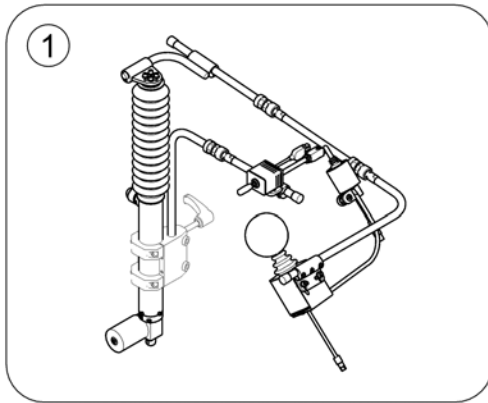

Pos.	Part number	Description	Valid from → until	Qty
1	-	Chin Control powered - Details		1
2	-	Chin Control manual - Details		1
-	SP1601389	Kit, Swing-away mounting arm, powered, LH, cpl. with stereo-switch (no joystick nor harness included) <i>Please order respective harness & joystick separately!</i>		1
-	SP1601390	Kit, Swing-away mounting arm, powered, RH, cpl. with stereo-switch (no joystick nor harness included) <i>Please order respective harness & joystick separately!</i>		1
-	SP1601391	Kit, Swing-away mounting arm, manual, LH, cpl. (no joystick nor harness included) <i>Please order respective harness & joystick separately!</i>		1
-	SP1601408	Kit, Swing-away mounting arm, manual, RH, cpl. (no joystick nor harness included) <i>Please order respective harness & joystick separately!</i>		1
-	SP1601528	Kit, Joysticks & Harness for REM 24 SD		1
-	SP1601529	Kit, Joysticks & Harness for G91S		1