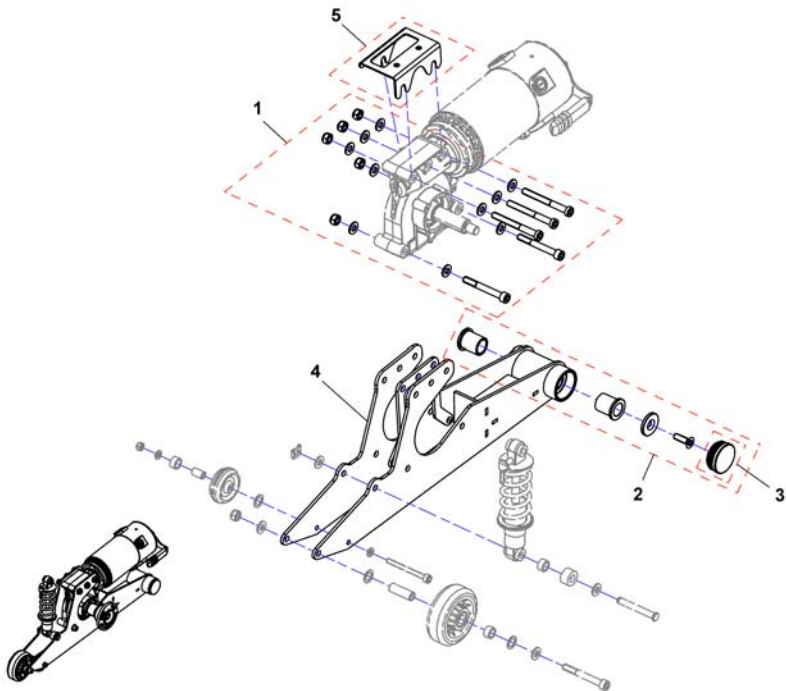

Pos.	Part number	Description	Valid from → until	Qty
1	SP1541363	Mounting Hardware, Motor Swing Arm		1
2	SP1541367	Bush Bearing-Kit		1
3	SPL01043	Slider		1
4	SP1541761	Swingarm RH		1
4	SP1541762	Swingarm LH		1
5	SP1533974	Bridge		1