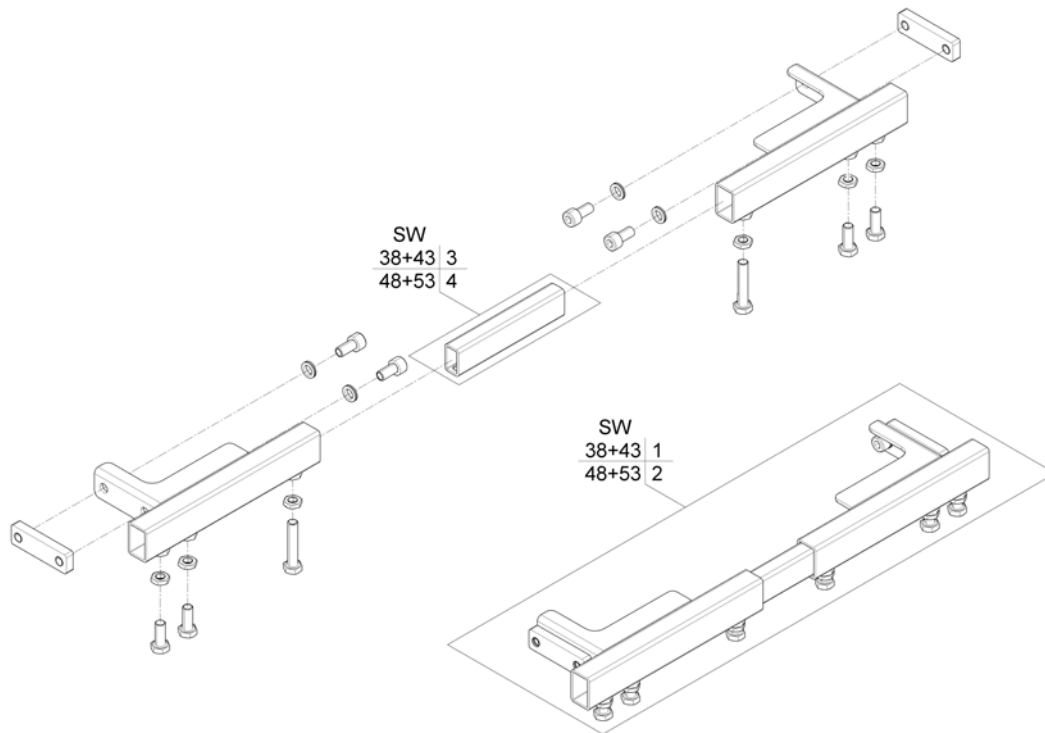

Invacare® Storm4 | Seat
Legrest Support

1572021.000

Pos.	Part number	Description	Valid from → until	Qty
1	SP1558935	Legrest Support SW38+43, cpl.		1
2	SP1559294	Legrest Support SW48+53, cpl.		1
3	SP1558134	Connection Tube SW380+430mm		1
4	SP1558135	Connection Tube SW480+530mm		1