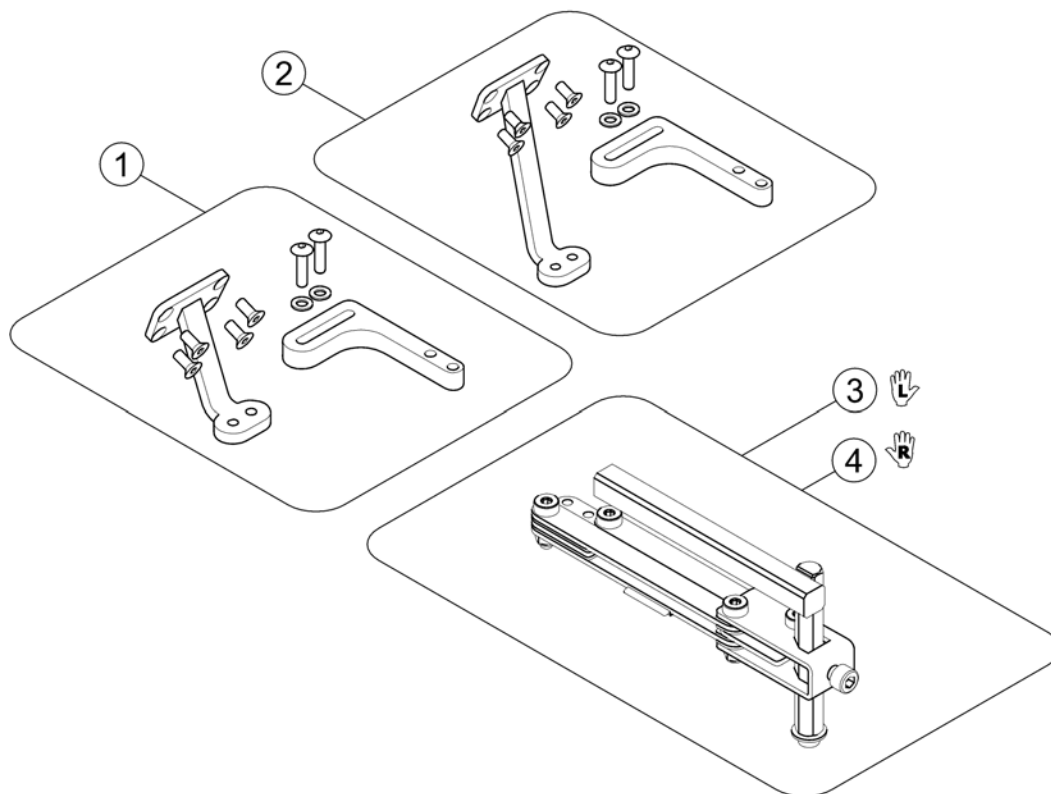

Remote Bracket Swing away & height adjust. - ULM and soft Armpad on Modulite

1588519.mo

Pos.	Part number	Description	Valid from → until	Qty
1	SP1587331	Remote bracket swingaway G90		1
2	SP1587696	Remote bracket MACES, swingaway - G90		1
3	SP1496249	Remote bracket, height adjustable & swing away, LH		1
4	SP1496248	Remote bracket, height adjustable & swing away, RH		1