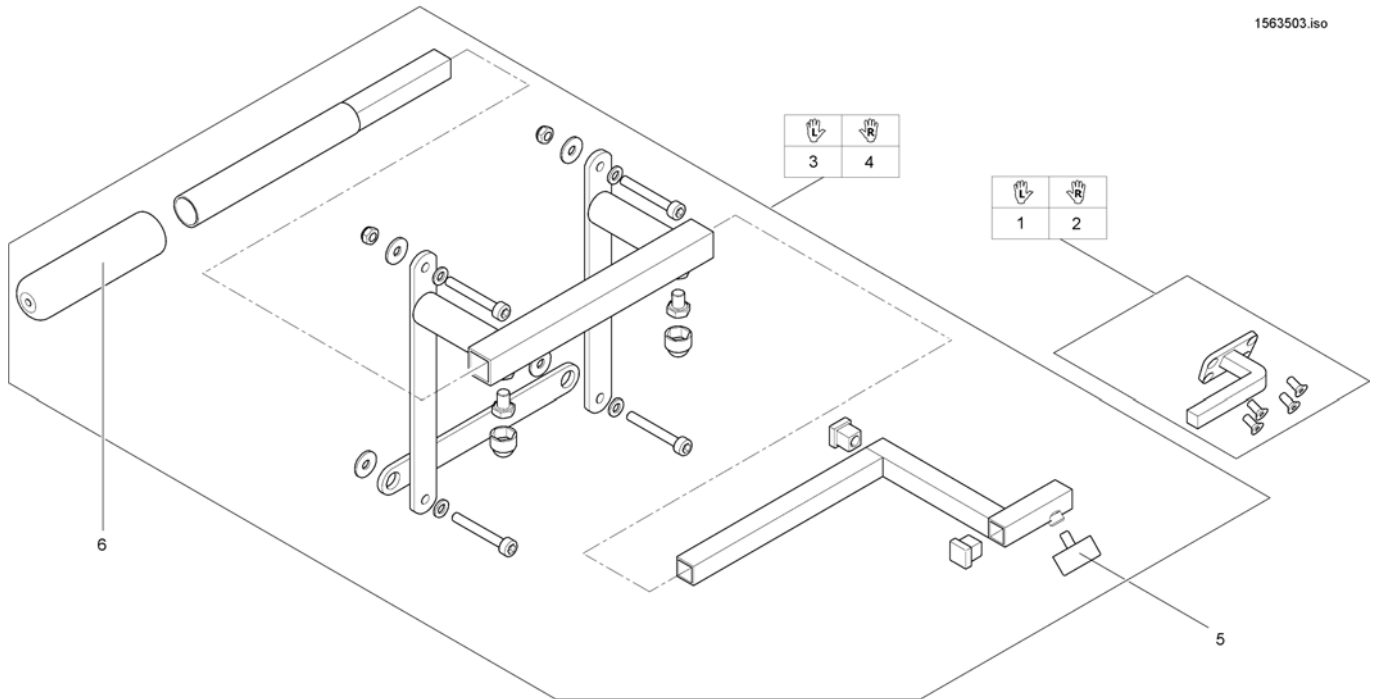

Remote Bracket Attendant for Recaro-Seat

1563503.iso

Pos.	Part number	Description	Valid from → until	Qty
1	SP1509435	Remote Support attendant control G90A, LH		1
2	SP1509439	Remote Support attendant control G90A, RH		1
3	SP1422814	Assebmly kit for dual control cpl., Recaro, LH		1
4	SP1422813	Assebmly kit for dual control cpl., Recaro, RH		1
5	L31001	Wing Scew M6X10		1
6	1435421	Handle plastic black Ø22 "Invacare"		1