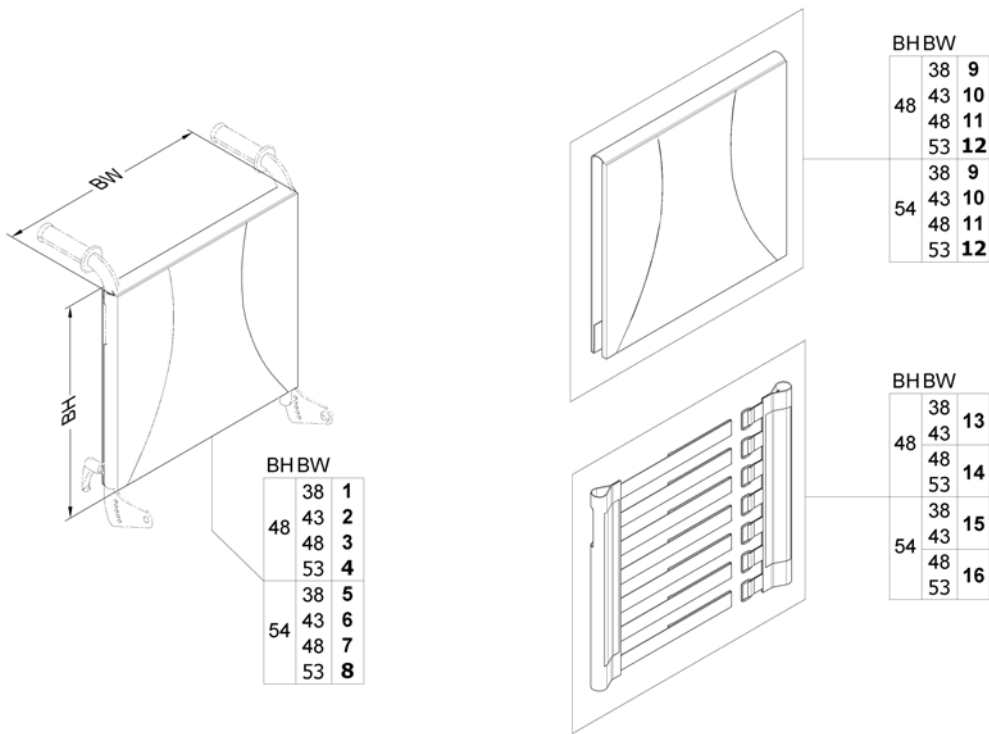

Backrest Frame

1571831.00

Pos.	Part number	Description	Valid from → until	Qty
1	SP1567810	Backrest Frame		1
2	0021-70002	Indexable lever 63mm M8x16		1

Sling Back, tension adjustable

1571829.000

Pos.	Part number	Description	Valid from → until	Qty
1	SP1567529	Sling Back, tension adjustable & Upholstery, BW 380mm / BH 480mm, cpl.		1
2	SP1567465	Sling Back, tension adjustable & upholstery, BW 430mm / BH 480mm, cpl.		1
3	SP1567530	Sling Back, tension adjustable & upholstery, BW 480mm / BH 480mm, cpl.		1
4	SP1567531	Sling Back, tension adjustable & upholstery, BW 530mm / BH 480mm, cpl.		1
5	SP1567627	Sling Back, tension adjustable & upholstery, BW 380mm / BH 540mm, cpl.		1
6	SP1567746	Sling Back, tension adjustable & upholstery, BW 430mm / BH 540mm, cpl.		1
7	SP1567747	Sling Back, tension adjustable & upholstery, BW 480mm / BH 540mm, cpl.		1
8	SP1567748	Sling Back, tension adjustable & upholstery, BW 530mm / BH 540mm, cpl.		1
9	SP1563563	Backrest upholstery		1
10	SP1563653	Backrest upholstery		1
11	SP1563654	Backrest upholstery		1
12	SP1563655	Backrest upholstery		1
13	SP1571492	Sling back		1
14	SP1571493	Sling back		1
15	SP1571494	Sling back		1
16	SP1571510	Sling back		1