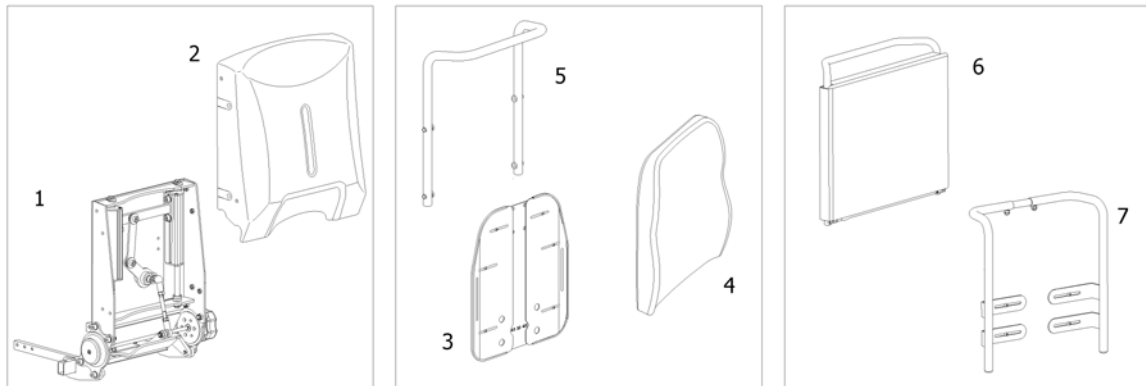

Invacare® Storm4 | Backrest
Backrest for EasyAdapt Seat

1573229.iss

Pos.	Part number	Description	Valid from → until	Qty
1	-	Backrestadjusting		1
2	-	Backrestcover for EasyAdapt		1
3	-	Backplate EasyAdapt		1
3	-	Backplate EasyAdapt for DAHL Docking Station		1
4	-	Backrest Cushions [1985/1986/1987/1988]		1
5	-	Push Handle EasyAdapt [1307]		1
6	-	Tension adjustable Sling Back [1185/1186]		1
7	-	"Universal"-Backrest frame [0904]		1