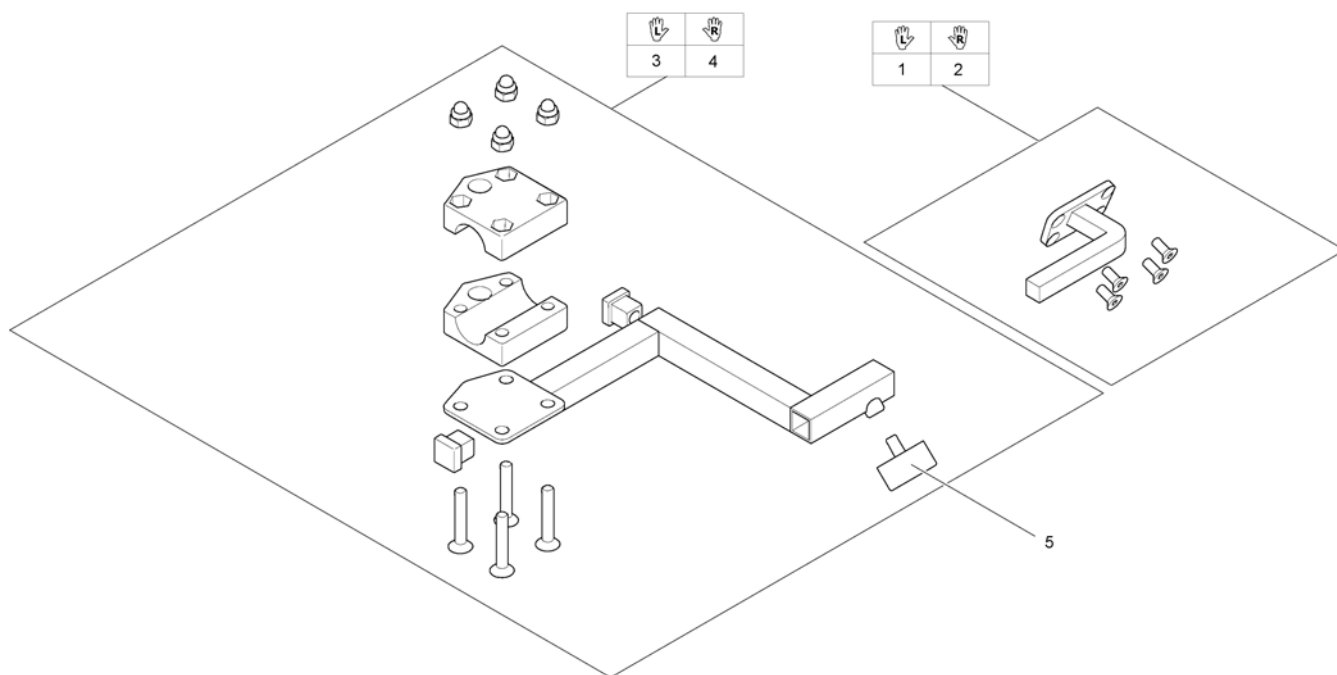

Remote Bracket Attendant for Standard-/EasyAdapt-Seat

1560853.iso

Pos.	Part number	Description	Valid from → until	Qty
1	SP1509435	Remote Support attendant control G90A, LH		1
2	SP1509439	Remote Support attendant control G90A, RH		1
3	SP1422937	Bracket for attendant control LH		1
4	SP1422936	Bracket for attendant control RH		1
5	L31001	Wing Screw M6X10		1