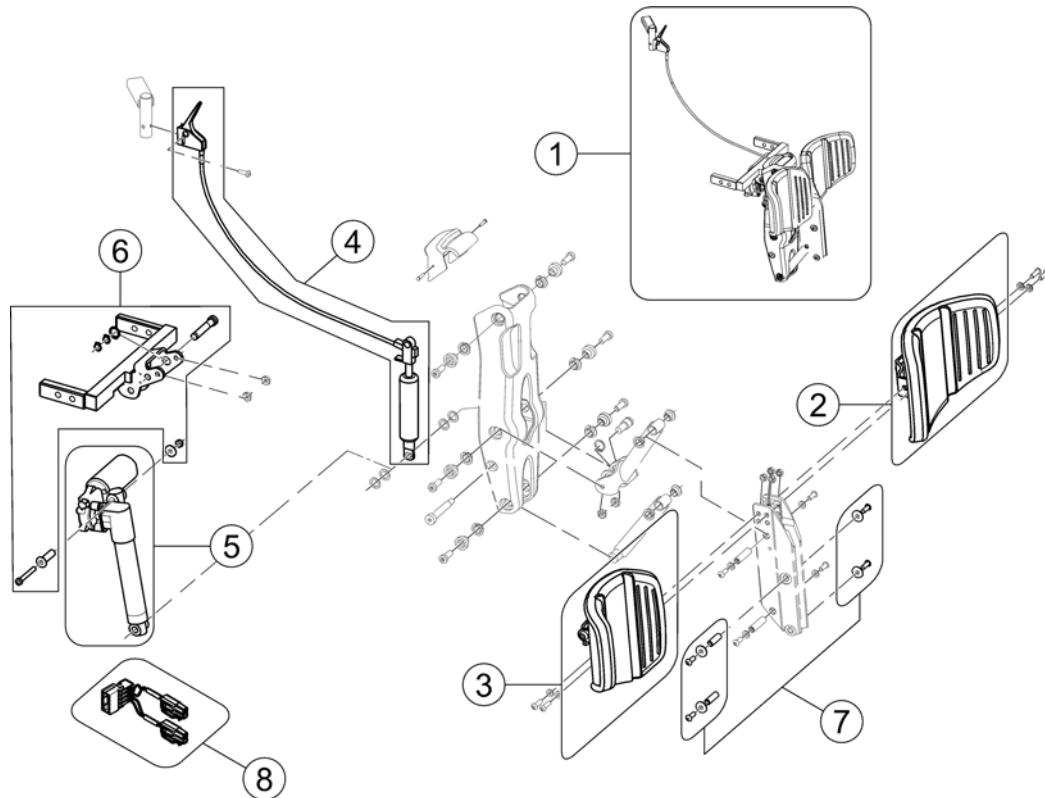

152938X.iss

Pos.	Part number	Description	Valid from → until	Qty
1	SP1529388	Central Legrest, electric, complete		1
2	1436076	Calf Plate with holder LH		1
3	1440594	Calf Plate with holder RH		1
4	1440593	Gas Pressure Spring		1
5	SP1440600	Actuator el. Central Legrest 90°		1
6	SP1574298	Bracket for el. Central Legrest		1
7	SP1576334	Mounting Hardware Arm 2-E		1
8	SP1524744	Adaptercable Actuator AMP -> DX2		1