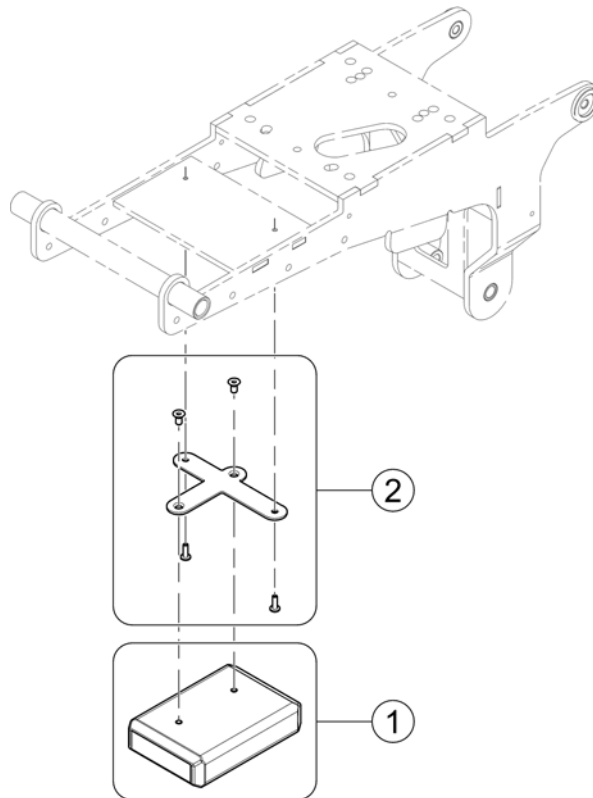

1581911.sp

Pos.	Part number	Description	Valid from → until	Qty
1	P10081	ACS Light/Actuator Module (Clam)		1
2	SP1582004	Bracket CLAM		1