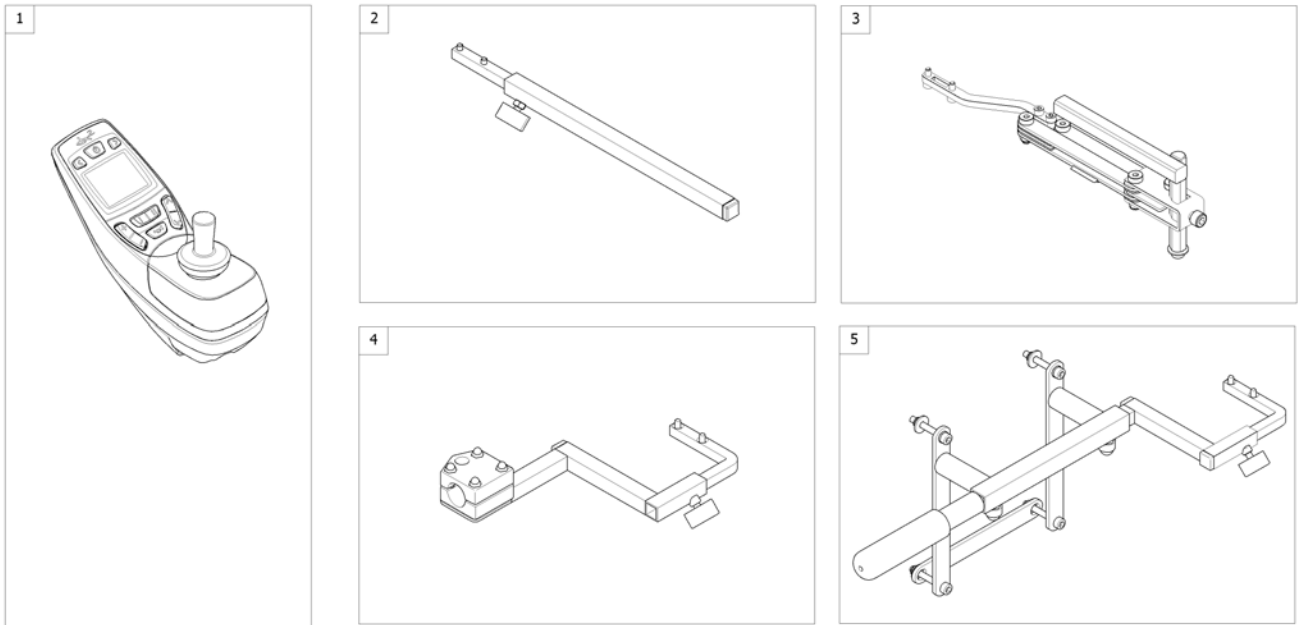

REM 550 with brackets

1563647 no

Pos.	Part number	Description	Valid from → until	Qty
1	SP1523444	Remote REM550 <i>[1617/1618]</i>		1
2	-	Remote Bracket Standard <i>[1617+1207/1208]</i>		1
3	-	Remote Bracket Swing away & height adjust. <i>[1617+1707/1708]</i>		1
4	-	Remote Bracket Attendant for Standard-/EasyAdapt-Seat <i>[1618+1207/1208]</i>		1
5	-	Remote Bracket Attendant for Recaro-Seat <i>[1618+1207/1208]</i>		1