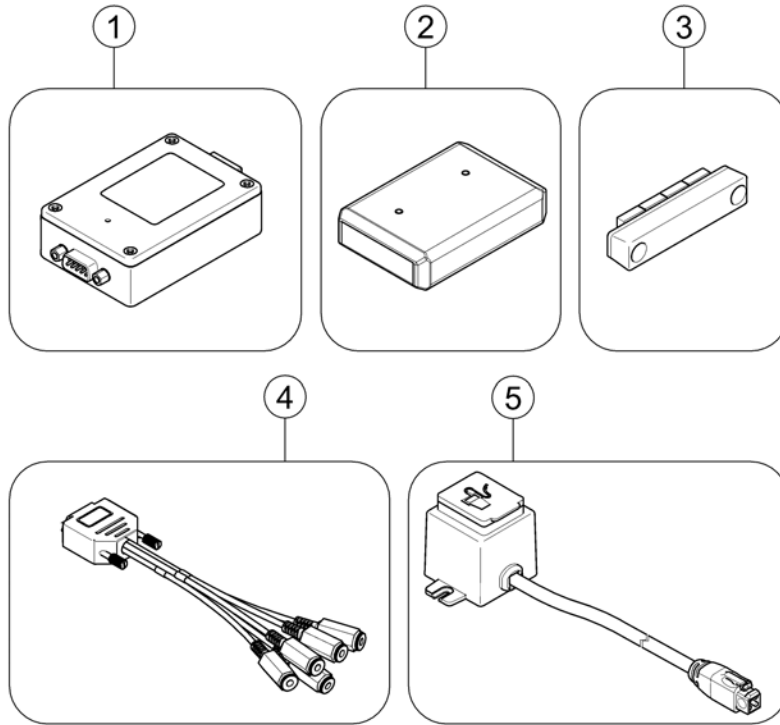

Interface, Adapter, Other

160340.iss

Pos.	Part number	Description	Valid from → until	Qty
1	SP1544036	4 Switch Interface [1630]		1
2	P10163	Sip & Puff Module(DX-SNP) [1633]		1
-	Z183267	Bracket for Sipp and Puff [1668]		1
3	P10072	Bus 4-way socket (T-Adapter) [1680]		1
4	P30080	5-1 Switch Adaptor [1681]		1
5	P40107	Charger Socket Modul [1661]		1