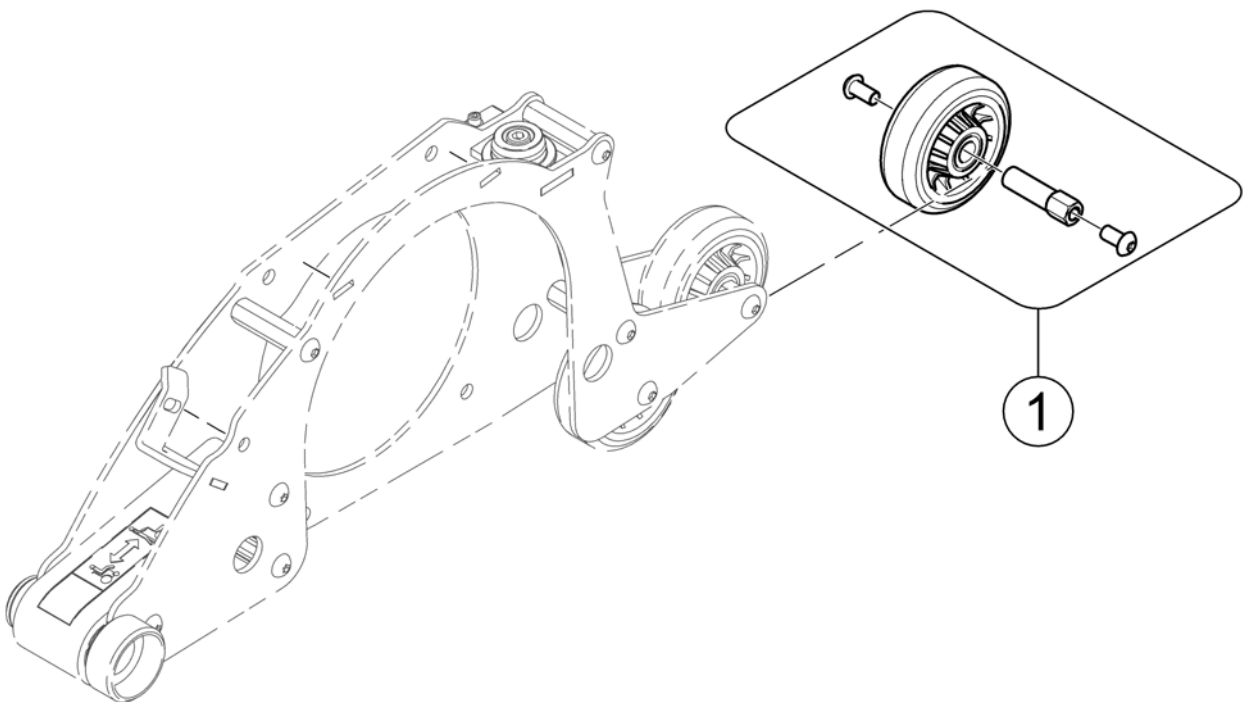

Anti-Tippers for GGB2 Motors

1581916.iso

Pos.	Part number	Description	Valid from → until	Qty
1	SP1582215	Anti-Tip-Wheel Kit, Ø80mm		1