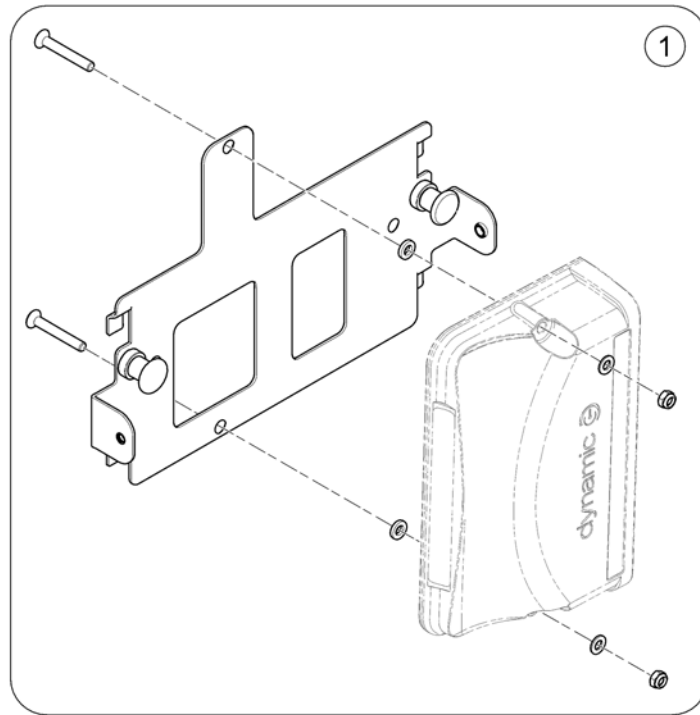

Bracket, Power Module

1639180.00

Pos.	Part number	Description	Valid from → until	Qty
1	SP1639173	Bracket, Power Module LiNX		1