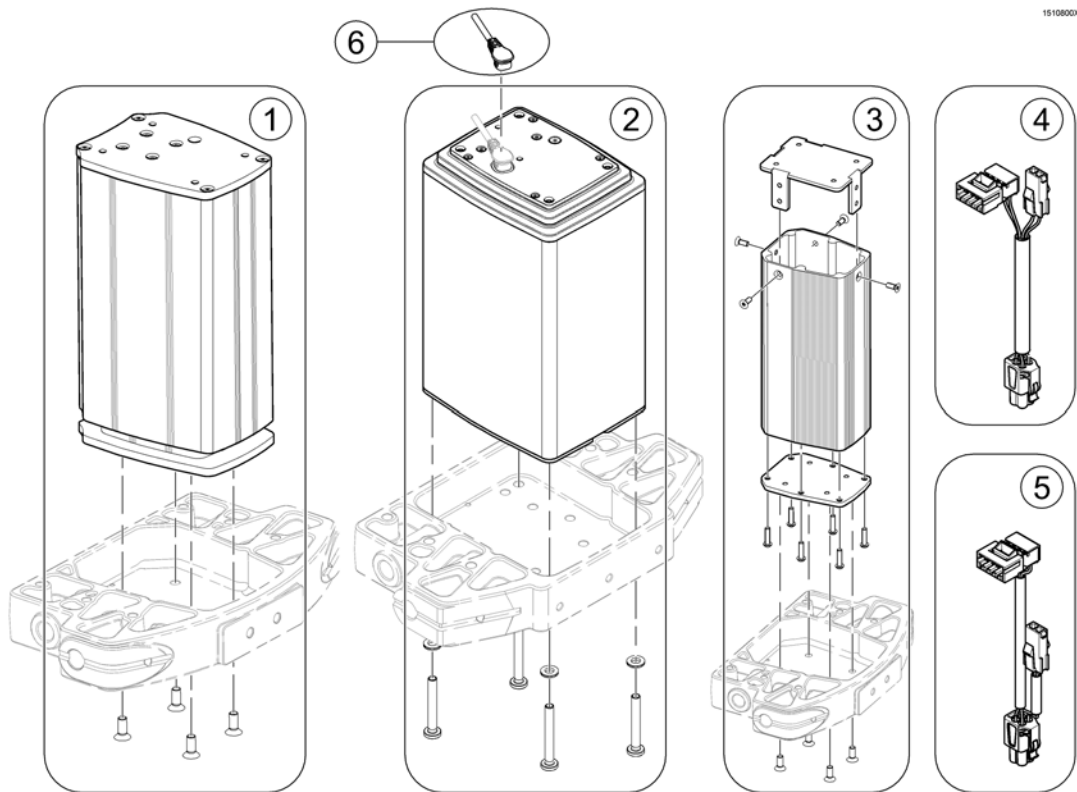

Seat column / -raiser Storm4 X-Plore

1510800X.lin

Pos.	Part number	Description	Valid from → until	Qty
1	SP1530459	Lifting column, cpl.	→ 2013-09-15	1
-	SP1568362	Mounting kit for seatbracket	→ 2013-09-15	1
2	SP1556263	Lifting column, cpl.	2013-09-16 →	1
-	SP1568361	Mounting Kit lifter for seat bracket	2013-09-16 →	1
3	SP1548536	Seat column, fixed, height 45cm and 48cm, adjustable		1
4	SP1529390	Slowdown- / Tiltcable	→ 2013-09-15	1
5	SP1555994	Slowdown- / Tiltcable	2013-09-16 →	1
6	SP1559850	Cable LINAK für Lifting Column	2013-09-16 →	1