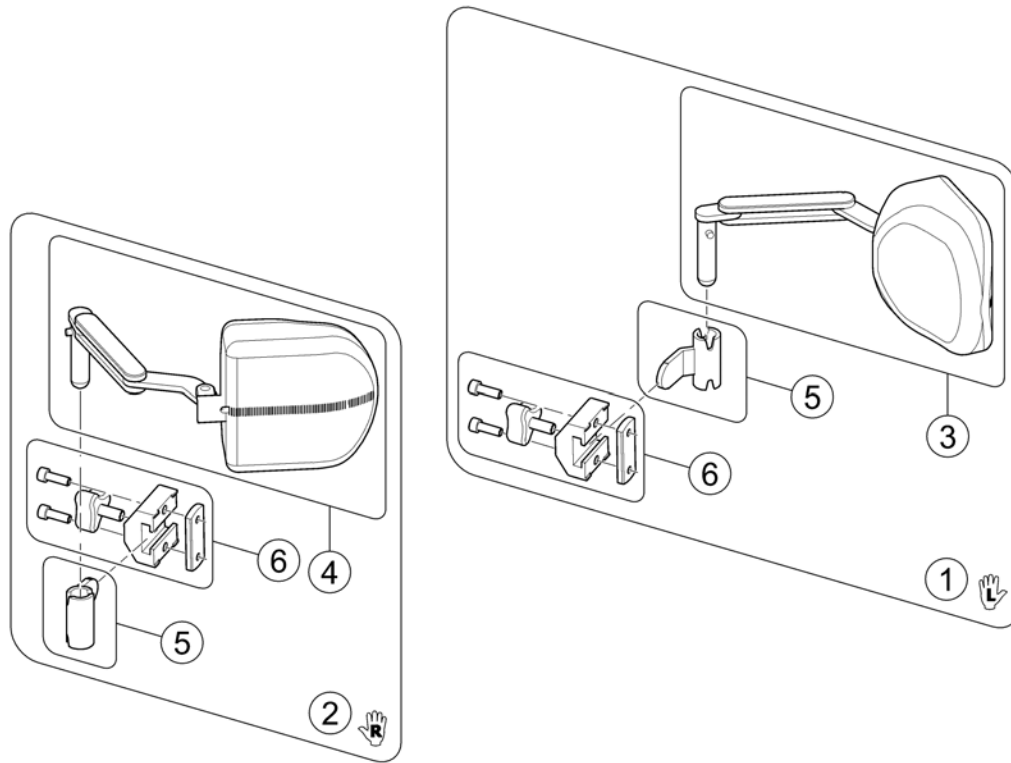

Lateral Support, multi adjustable with flexible pad

1486065 iso

Pos.	Part number	Description	Valid from → until	Qty
1	SP1486065	Lateral Support, cpl. - LH		1
2	SP1486066	Lateral Support, cpl. - RH		1
3	1451822	Lateral support, multi adjustable - LH		1
4	1451821	Lateral support, multi adjustable - RH		1
5	1524903	Bracket LH/RH		1
6	5253170	Lateral Support Bracket		1