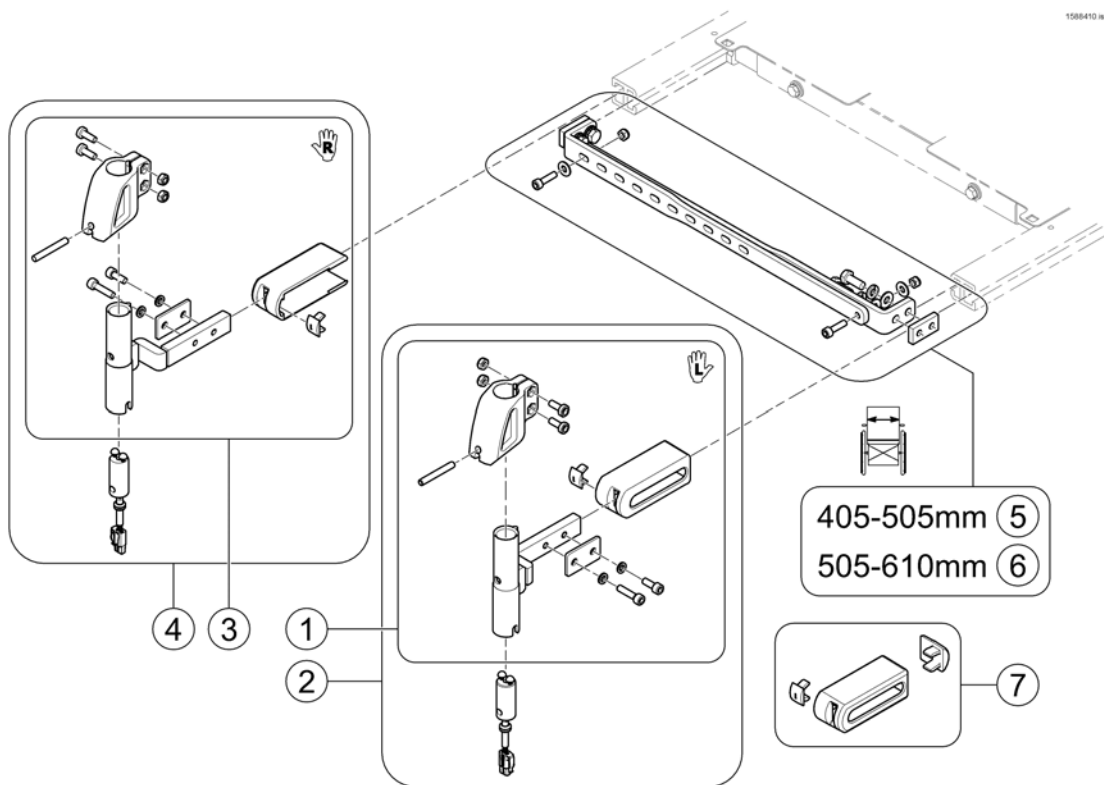

Supports, Vari

Pos.	Part number	Description	Valid from → until	Qty
1	SP1586651	Legrest Support Vari LH man cpl.		1
2	SP1587187	Legrest Support Vari LH el. cpl.		1
3	SP1586706	Legrest Support Vari RH man cpl.		1
4	SP1587186	Legrest Support Vari RH el. cpl.		1
5	SPTRC2098	Cross brace SW 405-505mm (16-20")		1
6	SPTRC2099	Cross brace SW 505-610mm (19-24")		1
7	SPTRC2061	End cap kit		1