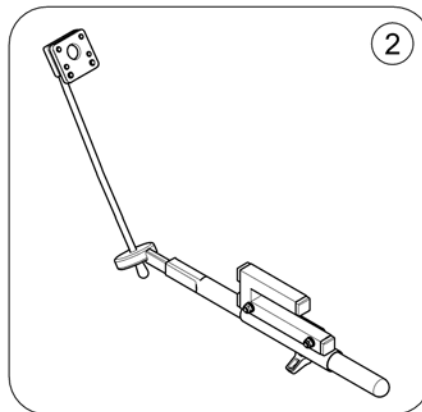

G91S with brackets

1560680 iso

Pos.	Part number	Description	Valid from → until	Qty
1	SP1505187	Remote Control G91S <i>[1615]</i>		1
2	-	Remote Bracket Standard <i>[1615+1207/1208]</i>		1