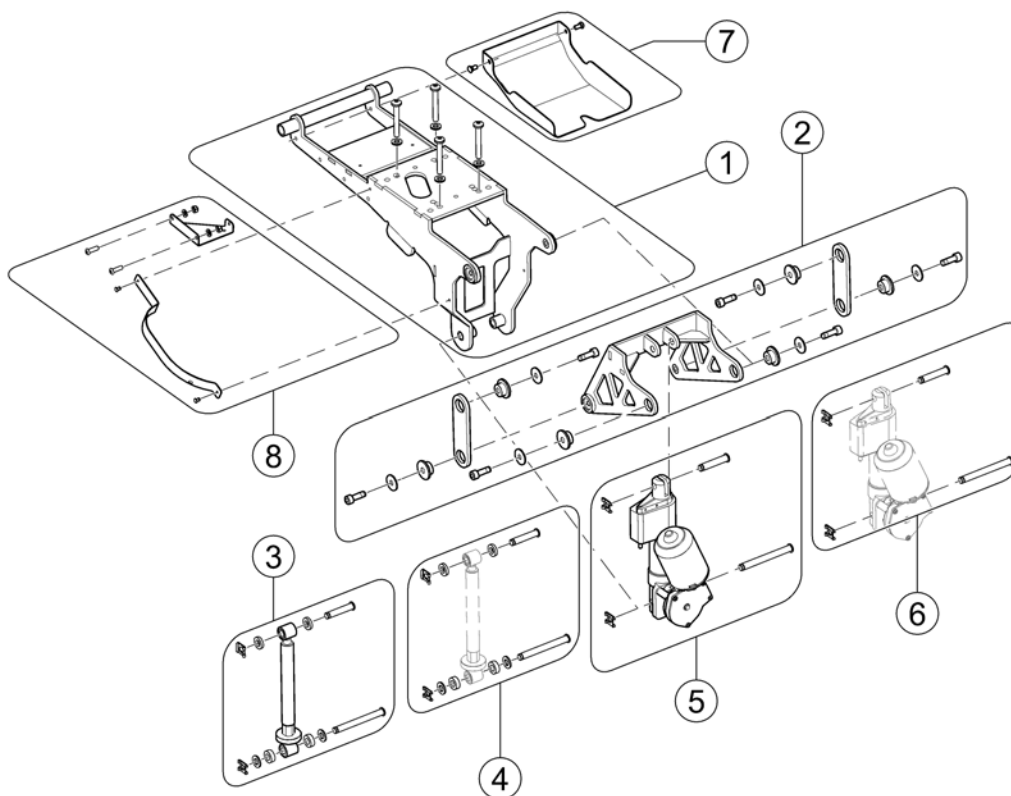

Seat Tilt

1503166.kso

Pos.	Part number	Description	Valid from → until	Qty
1	SP1551991	Tilt carrier <i>[1002][1014]</i>		1
2	SP1559711	Tiltmechanism, cpl. <i>[1002][1014]</i>		1
3	SP1551010	Tilt spindle, cpl. <i>[1002]</i>		1
4	SP1551009	Mounting-Kit		1
5	SP1588045	Tilt Motor Reac 23.3 (incl. Hardware) <i>[1014]</i>		1
6	SP1532481	Mounting-Kit for powered tilt		1
7	SP1580197	Relais cover, cpl.		1
8	SP1603273	Cable Support Sheets, cpl. <i>[1030][1040]</i>		1