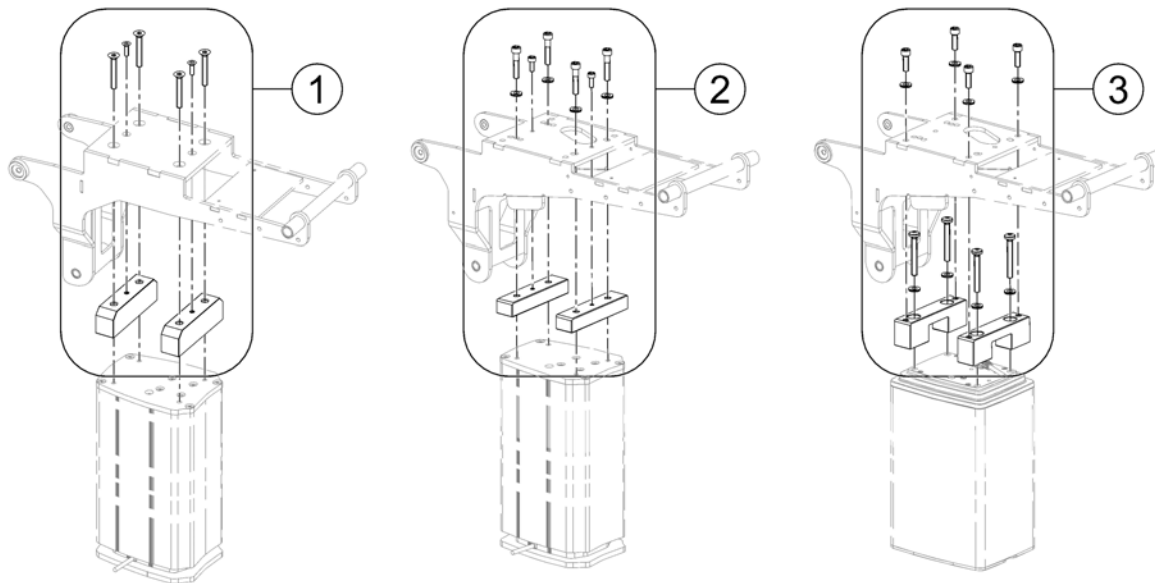

Seat Height Adapter Storm4 X-Plore

1560782.iso

Pos.	Part number	Description	Valid from → until	Qty
1	SP1540334	Seatheightadapter cpl.	→ 2012-04-19	1
2	SP1556447	Seatheightadapter cpl.	2012-04-20 → 2013-09-15	1
3	SP1555071	Seatheightadapter cpl.	2013-09-16 →	1