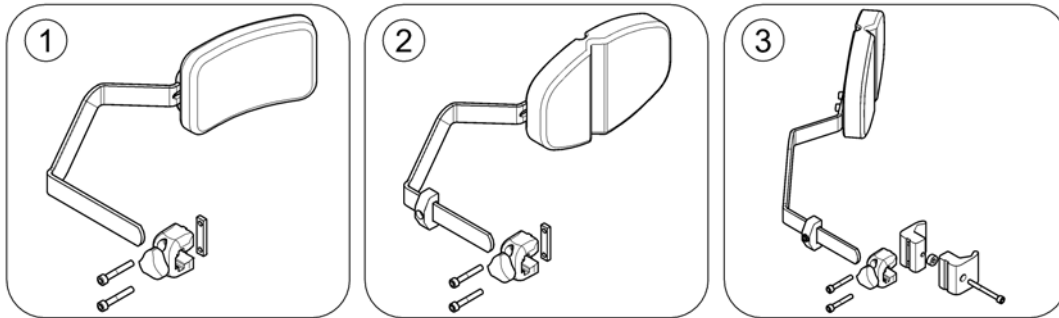

Lateral Supports - Modulite Seat

1627167 no

Pos.	Part number	Description	Valid from → until	Qty
1	-	Lateral supports, Flex3 backrest		1
2	-	Lateral supports, Flex3 backrest - multi adjustable		1
3	-	Lateral supports, Flex3 backrest (tension adjustable) - multi adjustable		1