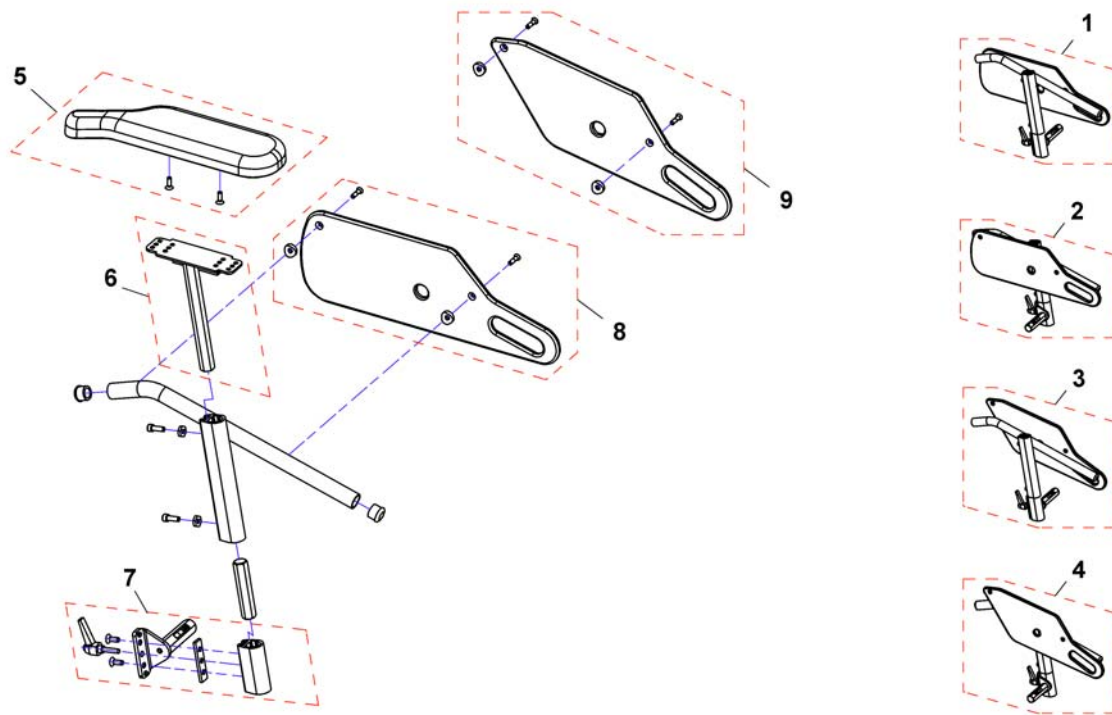

Armrest for Standard Seat

1573232.iss

Pos.	Part number	Description	Valid from → until	Qty
1	-	Fixed Armrest, removable [0635/0636]		1

Fixed Armrest, removable

1421692X.dwg

Pos.	Part number	Description	Valid from → until	Qty
1	SP1421692	Armrest, height max. 340mm, RH, Seatdepth 460mm & 510mm		1
1	SP1421693	Armrest, height max. 380mm, RH, Seatdepth 460mm & 510mm		1
2	SP1421694	Armrest, height max. 340mm, LH, Seatdepth 460mm & 510mm		1
2	SP1421695	Armrest, height max. 380mm, LH, Seatdepth 460mm & 510mm		1
3	SP1436533	Armrest, height max. 340mm, RH, Seatdepth 410mm		1
3	SP1436535	Armrest, height max. 380mm, RH, Seatdepth 410mm		1
4	SP1436534	Armrest, height max. 340mm, LH, Seatdepth 410mm		1
4	SP1436536	Armrest, height max. 380mm, LH, Seatdepth 410mm		1
5	SP1449043	Armpad, Standard (325mm), RH		1
5	SP1443004	Armpad, Standard (325mm), LH		1
5	SP1528845	Armpad, Extended (375mm), RH		1
5	SP1528846	Armpad, Extended (375mm), LH		1
6	SP1510856	Armpad holder RH <i>For chairs bevor 01/01/09 also order a new armpad.</i>		1
6	SP1510857	Armpad holder LH <i>For chairs bevor 01/01/09 also order a new armpad.</i>		1
7	SP1423223	Side part receptacle RH, cpl.		1
7	SP1423225	Side part receptacle LH, cpl.		1
8	SP1420471	Skirtguard, Seatdepth 460 & 510mm		1
9	SP1428078	Skirtguard, seat depth 410mm		1