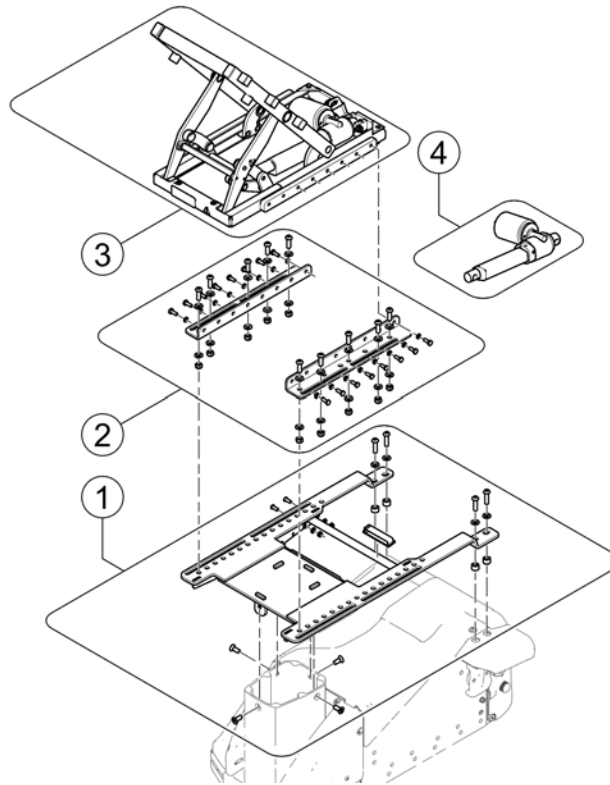

Seat Column

1602000.kim

Pos.	Part number	Description	Valid from → until	Qty
1	SP1589681	Seat column, cpl.		1

Seat Tilt

1602021.kim

Pos.	Part number	Description	Valid from → until	Qty
1	SP1589710	Seat Mounting Adapter		1
2	SP1589711	Seat Adapter Rails		1
3	SP1585523	Tilt Module, cpl.		1
4	SP1588440	Tilt Actuator, cpl. with hardware		1
-	SPTRE0755	Cable, Tilt Actuator		1