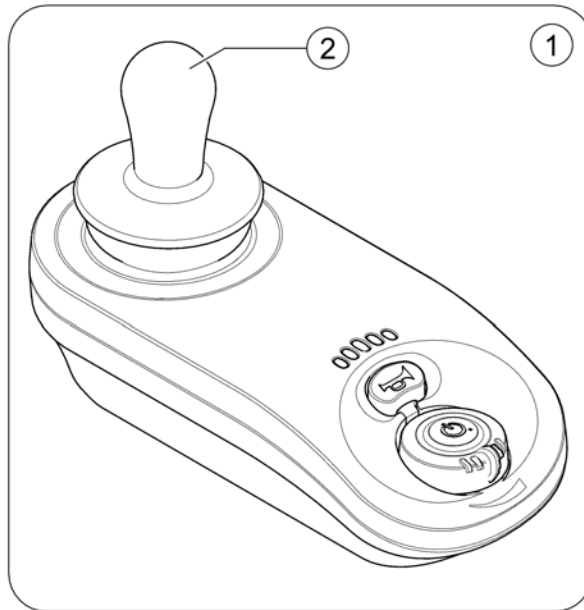

Remote Bracket, Attendant

1605185 iso

Pos.	Part number	Description	Valid from → until	Qty
1	SP1603363	LiNX Remote bracket, Attendant		1

Dual Control & Bracket

1605186.iss

Pos.	Part number	Description	Valid from → until	Qty
1	-	Dual Control		1
2	-	Remote Bracket, Attendant		1