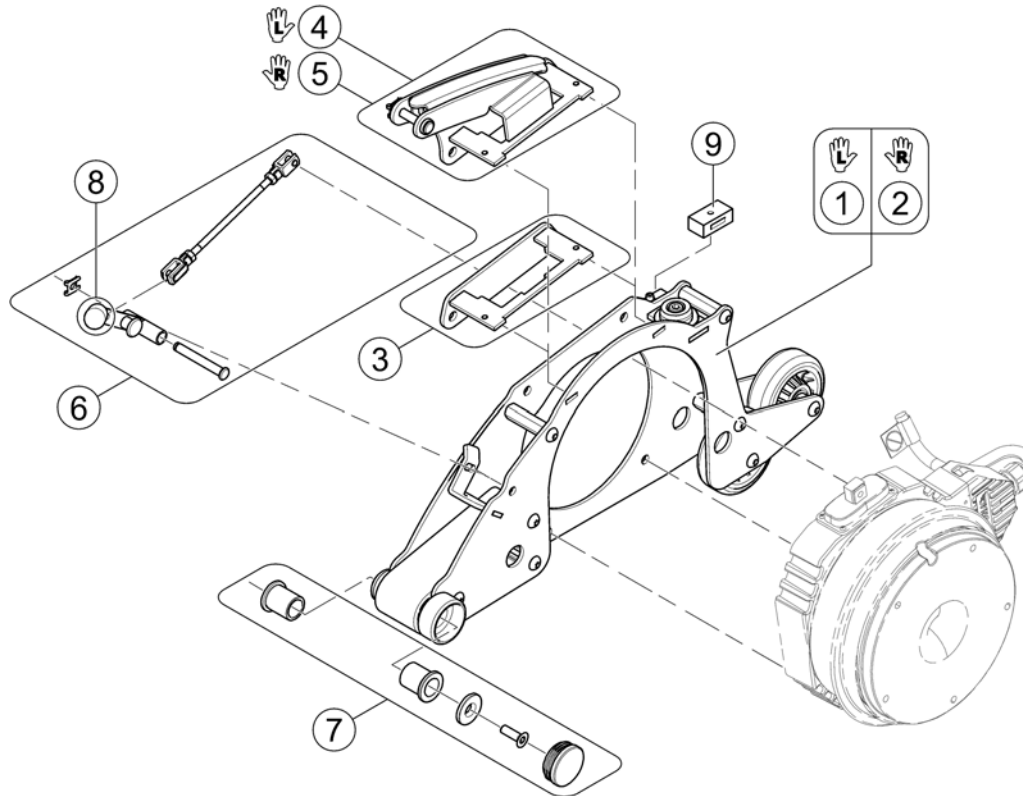

Motor Swingarm (GGB)

1581904.iso

Pos.	Part number	Description	Valid from → until	Qty
1	SP1582232	Motor swingarm (GGB2), cpl. LH		1
2	SP1582233	Motor swingarm (GGB2), cpl. RH		1
3	SP1574130	Bridge (GGB2), cpl.		1
4	SP1576525	Shockabsorber Support X-Plore (GGB2), LH		1
5	SP1576526	Shockabsorber Support X-Plore (GGB2), RH		1
6	SP1582218	Brake Lever Kit (GGB2), cpl.		1
7	SP1541363	Mounting Hardware, Motor Swing Arm		1
8	5007791	KNOB; BLACK		1
9	SP1574283	Rubber Stop		1