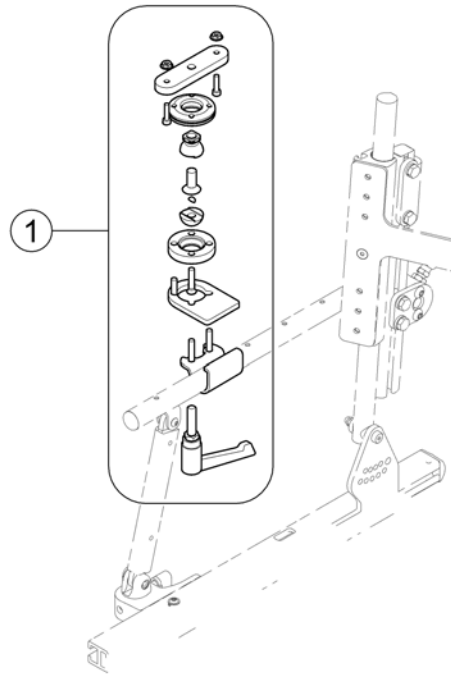

MACES Multi Axis Armpad Holder

1588515 Rev

Pos.	Part number	Description	Valid from → until	Qty
1	SPTRC1938	MACES Armpad Holder Kit, Multi Axis		1