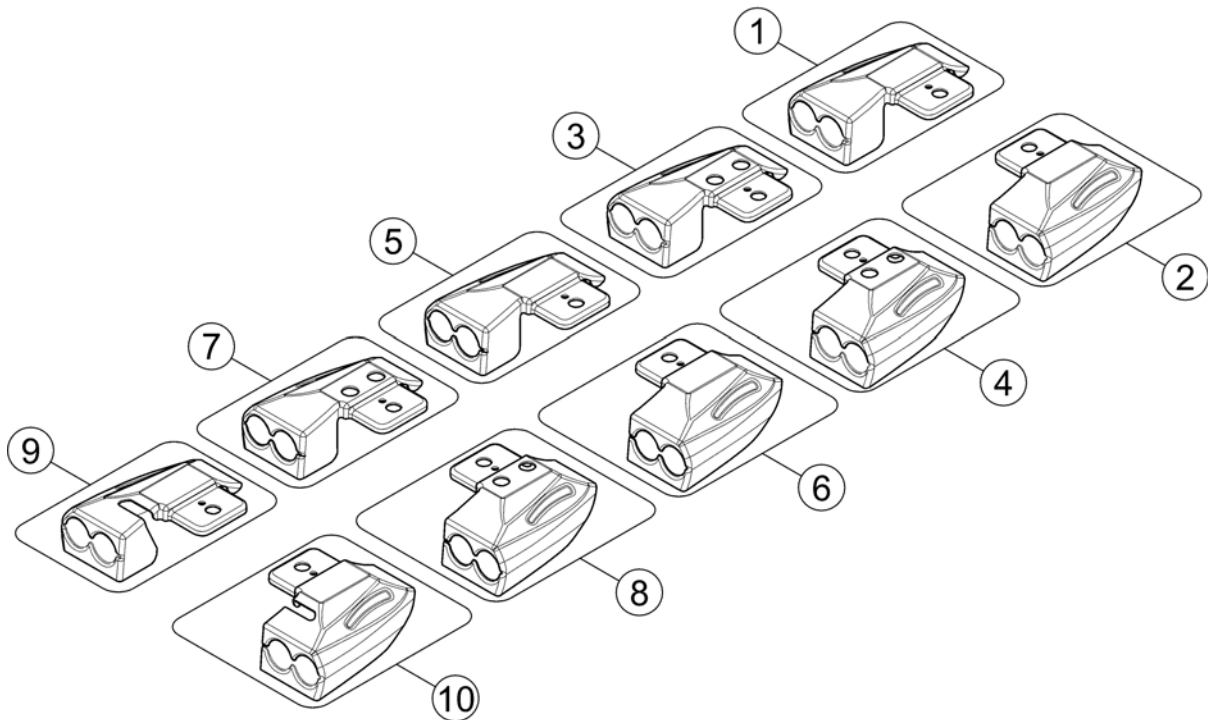

Shrouds Spring Bracket

1528810X.iso

Pos.	Part number	Description	Valid from → until	Qty
1	SP1577034	Shroud for spring bracket without light LH GGB2		1
2	SP1577035	Shroud for spring bracket without light RH GGB2		1
3	SP1577056	Shroud for spring bracket with luggage-rack, w/o light LH GGB2		1
4	SP1577057	Shroud for spring bracket with luggage-rack, w/o light RH GGB2		1
5	SP1574138	Shroud for spring bracket with LED light LH GGB2		1
6	SP1574139	Shroud for spring bracket with LED light RH GGB2		1
7	SP1577054	Shroud for spring bracket with luggage-rack, with LED light LH GGB2		1
8	SP1577055	Shroud for spring bracket with luggage-rack, with LED light RH GGB2		1
9	SP1577036	Shroud for spring bracket with light LH GGB2		1
10	SP1577037	Shroud for spring bracket with light RH GGB2		1