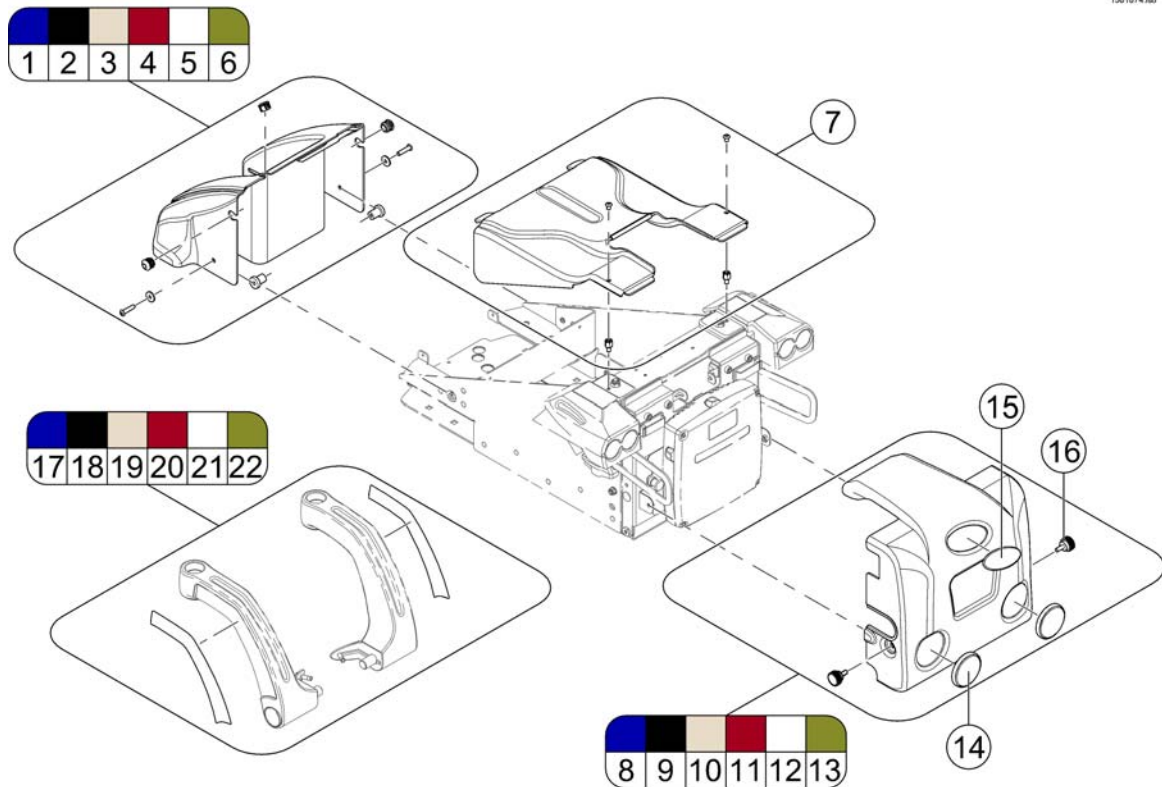

Shrouds

1581874.000

Pos.	Part number	Description	Valid from → until	Qty
	SP1553166	Touch-up paint - Blue (RAL 5026)		1
	SP1553148	Touch-up paint, RAL 9005 Black		1
	SP1553167	Touch-up paint - Champagne		1
	SP1553169	Touch-up paint - Red		1
	SP1553168	Touch-up paint - White (RAL 9016)		1
	SP1553210	Touch-up paint - Green (RAL 6003)		1
	SP1553211	Touch-up paint - White aluminium (RAL 9006)		1
1	SP1559801	Front shroud, cpl. - blue (RAL 5026)		1
2	SP1559802	Front shroud, cpl. - black (RAL 9005)		1
3	SP1559803	Front shroud, cpl. - champagne		1
4	SP1559804	Front shroud, cpl. - red		1
5	SP1559805	Front shroud, cpl. - white (RAL 9016)		1
6	SP1559806	Front shroud, cpl. - green (RAL 6003)		1
7	SP1530345	Middle Shroud - white aluminium (RAL 9006)		1
8	SP1581950	Rear Shroud, cpl. - blue (RAL 5026)		1
9	SP1581951	Rear Shroud, cpl. - black (RAL 9005)		1
10	SP1581952	Rear Shroud, cpl. - champagne		1
11	SP1582000	Rear Shroud, cpl. - transparent cherry red		1
12	SP1582001	Rear Shroud, cpl. - white (RAL 9016)		1
13	SP1582002	Rear Shroud cpl. - olive green (RAL 6003)		1
14	1419274	Reflector round, red		1
15	0572-06266	Invacare logo		1
16	1440769	Hand screw M6x15		1
17	SP1522428	Decal-Kit Blue (RAL 5026)		1
18	SP1523651	Decal-Kit Black (RAL 9005)		1
19	SP1529145	Decal-Kit Champagne		1
20	SP1529393	Decal-Kit Red (RAL 3007)		1
21	SP1529395	Decal-Kit White (RAL 9016)		1
22	SP1529397	Decal-Kit Green (RAL 6003)		1