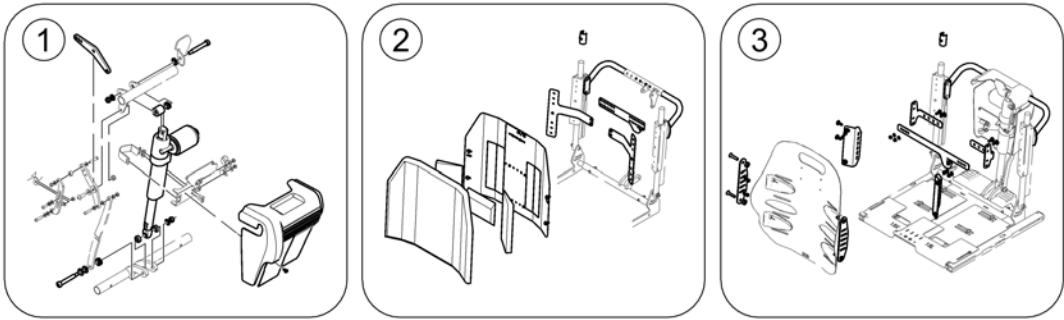

Invacare® Storm4 | Backrest
Backrest for Ultra Low Maxx Seat

156815.000

Pos.	Part number	Description	Valid from → until	Qty
-		Backrest Recliner		1
-		High Back		1
-		Matrix Back		1