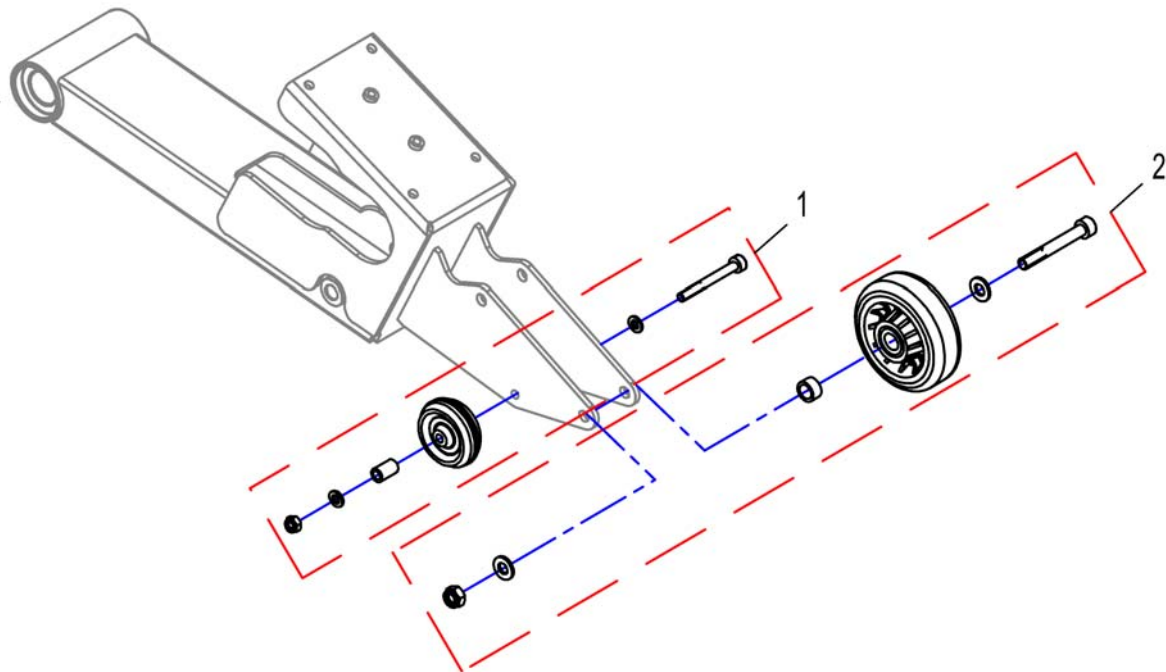

Anti-Tipper Wheels => 04.01.11

1428929.dwg

Pos.	Part number	Description	Valid from → until	Qty
1	SP1530555	Anti-Tip-Wheel cpl., Ø50		1
2	SP1530556	Anti-Tip-Wheel cpl., Ø80		1