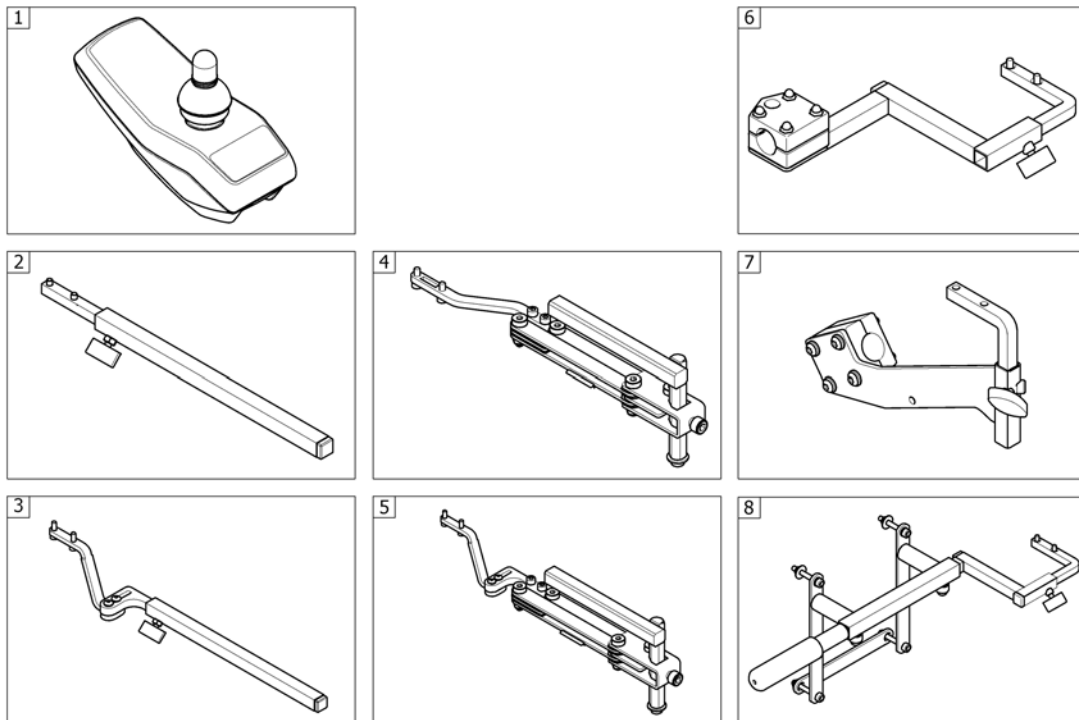

1602274 Rev

Pos.	Part number	Description	Valid from → until	Qty
1	-	Remote REM 24SD [1601/1602]		0
2	-	Remote Bracket Standard [1601+1207/1208]		1
3	-	Remote Bracket Standard - ULM and Soft Armpad on Modulite [1601+1207/1208+2020]		1
4	-	Remote Bracket Swing away & height adjust. [1601+1707/1708]		1
5	-	Remote Bracket Swing away & height adjust. - ULM and Soft Armpad on Modulite [1601+1707/1708+2020]		1
6	-	Remote Bracket Attendant [1602+1207/1208]		1
7	-	Remote Bracket Attendant Ultra Low Maxx Seat [1602+1207/1208+2020]		1
8	-	Remote Bracket Attendant for Recaro-Seat [1602+1207/1208]		1