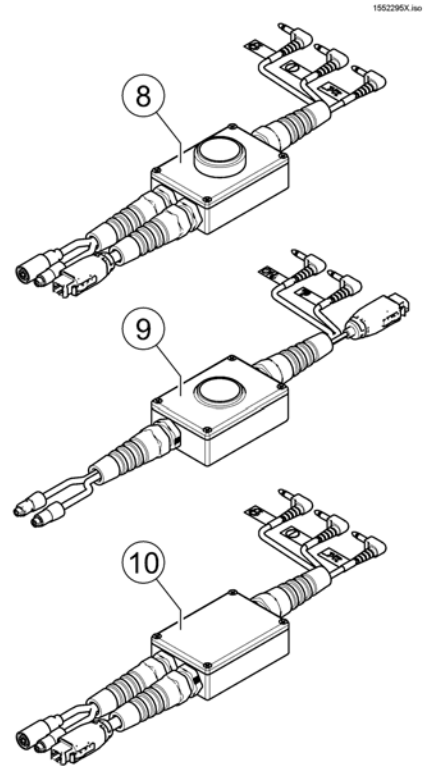

Chin Control, small (=> 16/12/31)

Pos.	Part number	Description	Valid from → until	Qty
-		Small Chincontrol		1
-		Framework for chincontrol		1

Small Chincontrol

1552295X.iso

Pos.	Part number	Description	Valid from → until	Qty
1	1448705	Chin control REM24, cpl.		1
1	1421770	Chin control G80/G90, cpl.		1
1	SP1544255	Chin control G91, cpl.		1
2	Z183282	Joystick, DX-RJM (with Binder plug, 4-pole)		1
3	Z183265	Joystick Knob Sponge Ball		1
4	1442943	Switchjoystick for REM 24 SD, cpl.		1
4	Z183283	Switchjoystick G80/G90, cpl.		1
4	SP1544250	Switchjoystick for G91S, cpl.		1
5	SP1552294	Switchjoystick bracket		1
6	SP1552295	Joystick clamp		1
7	L32901	Clamping lever		1
8	SP1442944	Harness Chin Control for REM 24 SD		1
8	1442963	Harness Chin Control for REM 24 SD (long version) vertical swing away		1
9	Z183275	Harness Chin Control for G80/G90		1
10	SP1541715	Harness Chin Control for G91S		1