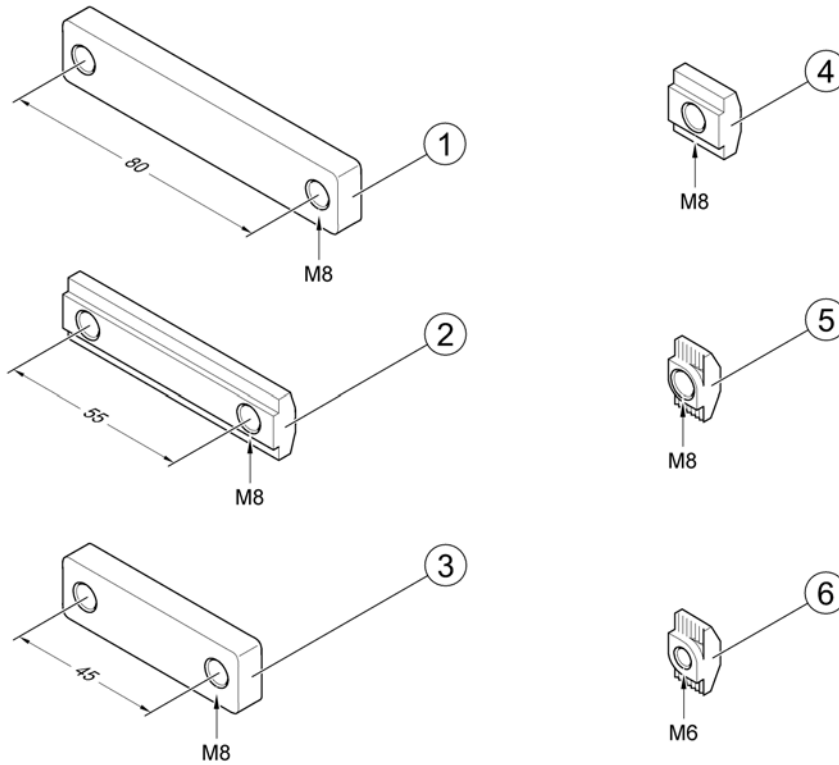

Toolkit

1567260 no

Pos.	Part number	Description	Valid from → until	Qty
1	SP1422868	Toolkit with bag		1

T-Nuts for Accessories Modulite & ULM Seat

1574067 Rev

Pos.	Part number	Description	Valid from → until	Qty
1	SP1556401	T-Nut, hole distance 80mm, 2x M8		1
2	SP1572444	T-Nut, hole distance 55mm, 2x M8		1
3	SP1555168	T-Nut, hole distance 45mm, 2x M8		1
4	SP1557341	T-Nut, 1x M8		1
5	SP1573158	T-Nut, 1x M8		1
6	SP1573721	T-Nut, 1x M6		1