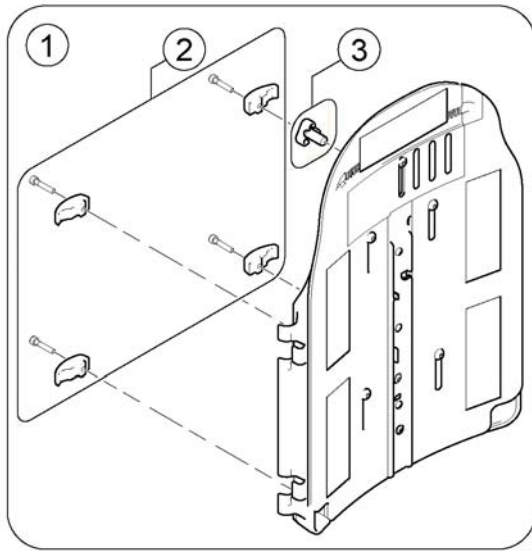

Flex 3 / Laguna

1573106.mw

Flex 3