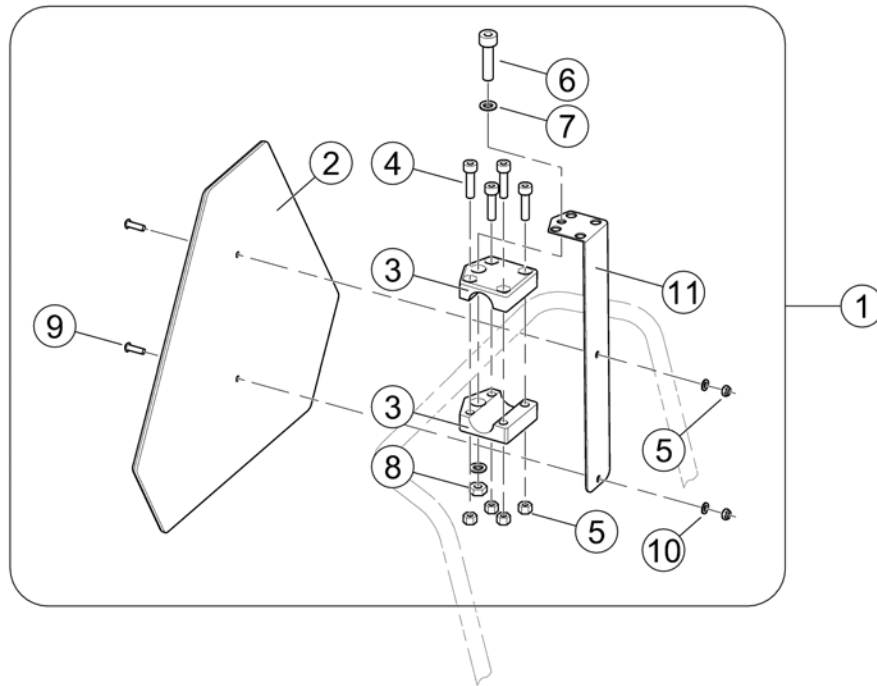

Reflective Sign

SP1430410.iss

Pos.	Part number	Description	Valid from → until	Qty
1	SP1430410	Reflective Sign ECE-R 69, complete		1
2	1430834	Rear Marking Sign ECE-R 69		1
3	Z12008A.P40	Gripping clip with hexagon hole, RAL 9005 black		2
4	D50004	Cylinder Bolt M6x30-8.8 bk - DIN 912		4
5	F20109	Hexagon Nut M6 bk - DIN 985		6
6	D00102	Hexagon Bolt M8x45-8.8 bk - DIN 931		1
7	G00107	Washer Ø8,4 bk - DIN 125		2
8	F00002	Hexagon Nut M8 bk - DIN 985		1
9	D90187	Fillister Head Screw M6x20-10.9 bk - DIN 7380		2
10	G00115	Washer Ø6,4 bk - DIN 125		2
11	1430418-9005	Mounting Bracket for Reflective Sign - RAL 9005 black		1
12	SP1580671	Bracket, Reflective Sign, cpl.		1