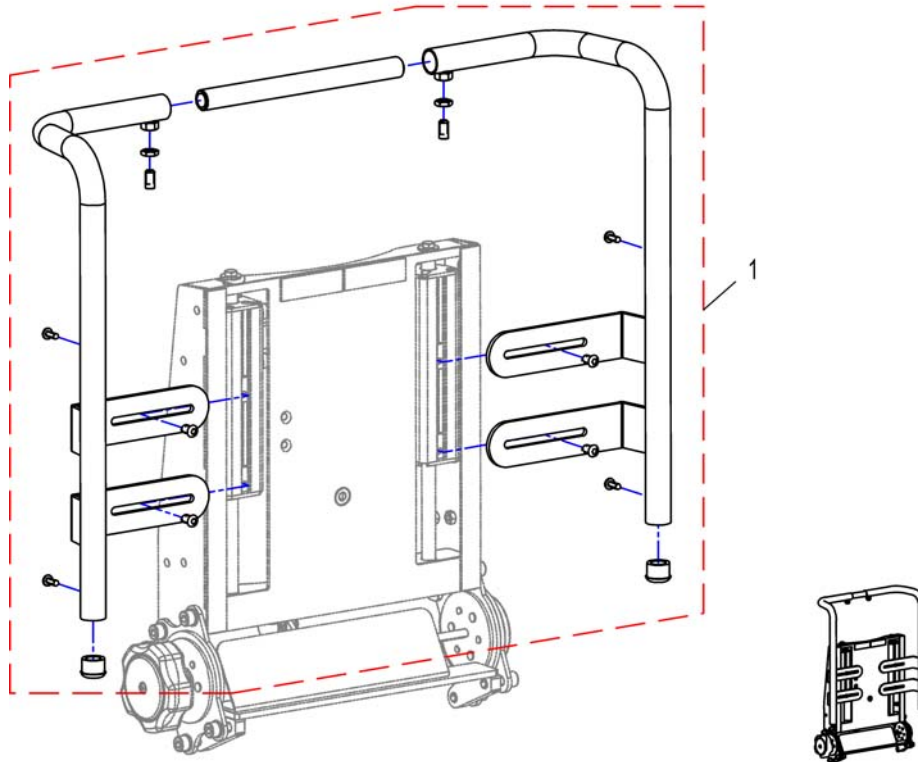

"Universal"-Backrest frame

1531052X.dwg

Pos.	Part number	Description	Valid from → until	Qty
1	SP1531052	"Universal"-Backrest frame		1