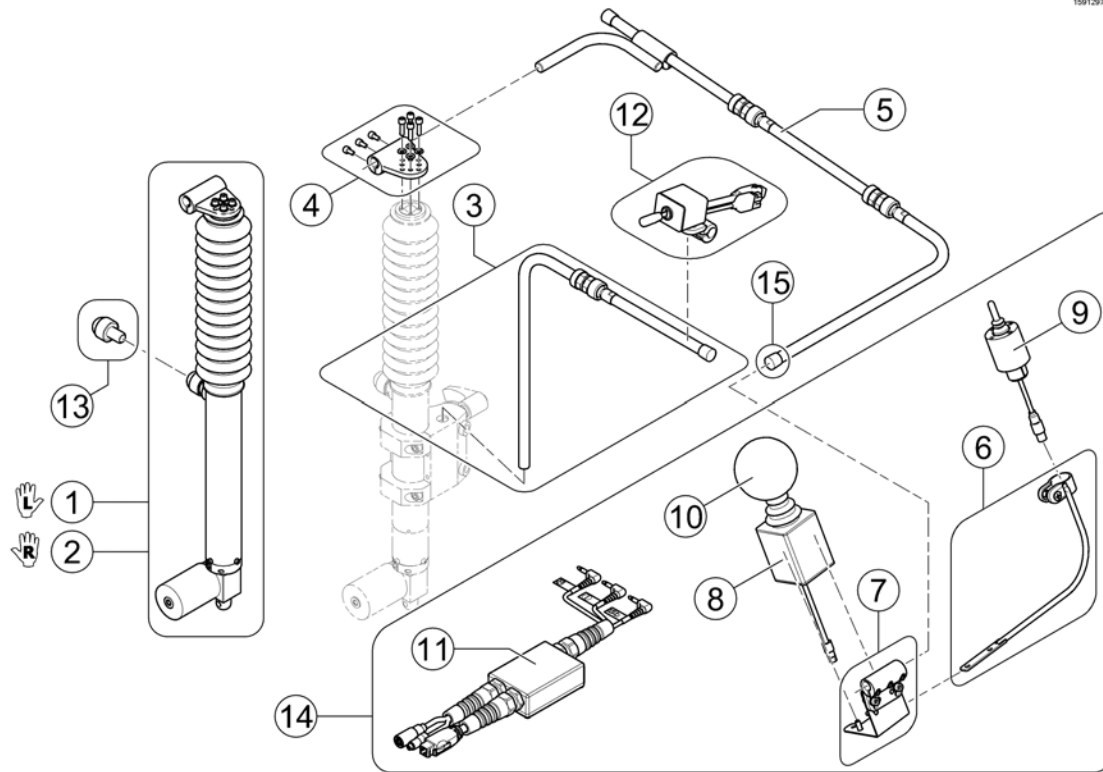

Chin Control powered - Details

1591297.jpg

Pos.	Part number	Description	Valid from → until	Qty
-	SP1605661	Fixation Kit (cable ties, spiral coiled tube & end caps)	2016-04-01 →	1
1	SP1580094	Actuator cpl. LH		1
2	SP1591292	Actuator cpl. RH		1
3	SP1605659	Remote Rod Assy <i>New designed bracket (2016-04-01 =>) for Modulite Seat needed!</i>	2016-04-01 →	1
4	SP1589144	Rod cylinder connection chin, cpl.		1
5	SP1605660	Joystick Rod Assy	2016-04-01 →	1
6	SP1589146	Mounting arm for Switch Joystick		1
7	SP1589142	Mounting hardware for DX-RJM, cpl.		1
8	Z183282	Joystick, DX-RJM (with Binder plug, 4-pole)		1
9	1442943	Switchjoystick for REM 24 SD, cpl.		1
9	SP1544250	Switchjoystick for G91S, cpl.		1
10	Z183265	Joystick Knob Sponge Ball		1
11	SP1442944	Harness Chin Control for REM 24 SD		1
11	SP1541715	Harness Chin Control for G91S		1
12	SP1580701	Stereo-switch box, cpl. with mounting hardware		1
13	SP1589145	Adjustment Screw		1
14	SP1601528	Kit, Joysticks & Harness for REM 24 SD		1
14	SP1601529	Kit, Joysticks & Harness for G91S		1
15	SP1602721	End cap A12, black	2016-04-01 →	3