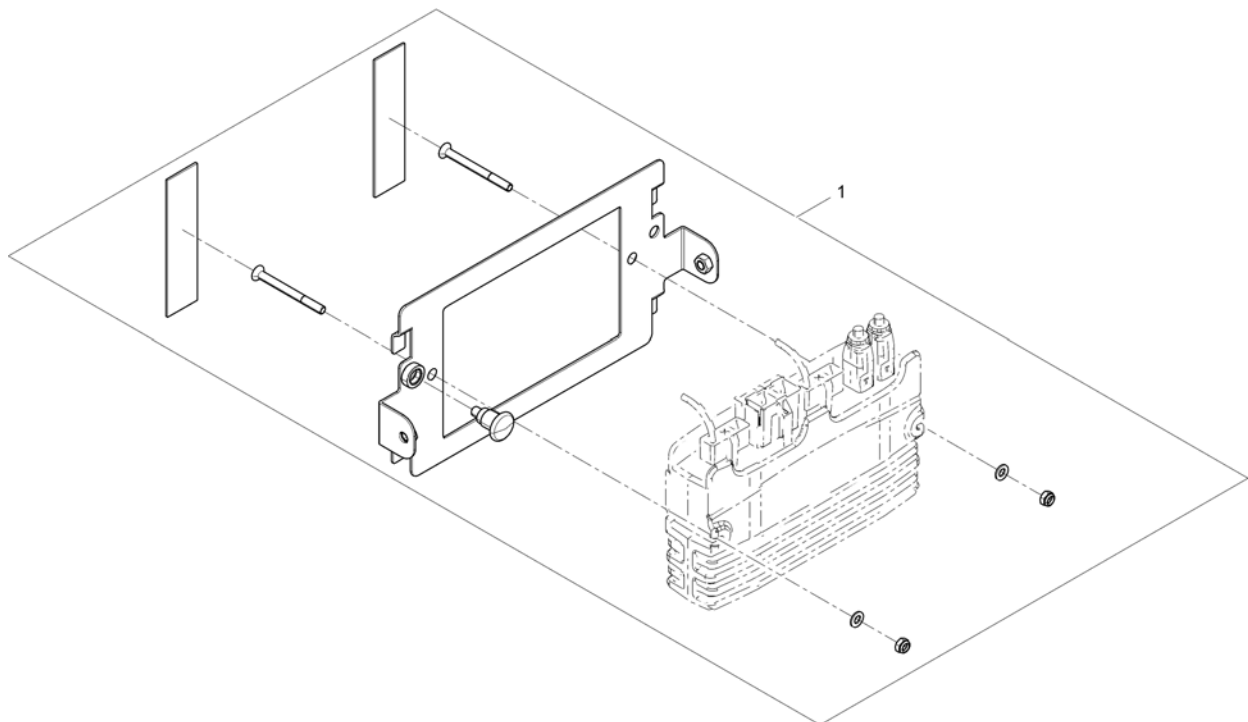

Pos.	Part number	Description	Valid from → until	Qty
1	SP1543129	Holder Powermodule <i>Lock washer between module and bracket!</i>		1