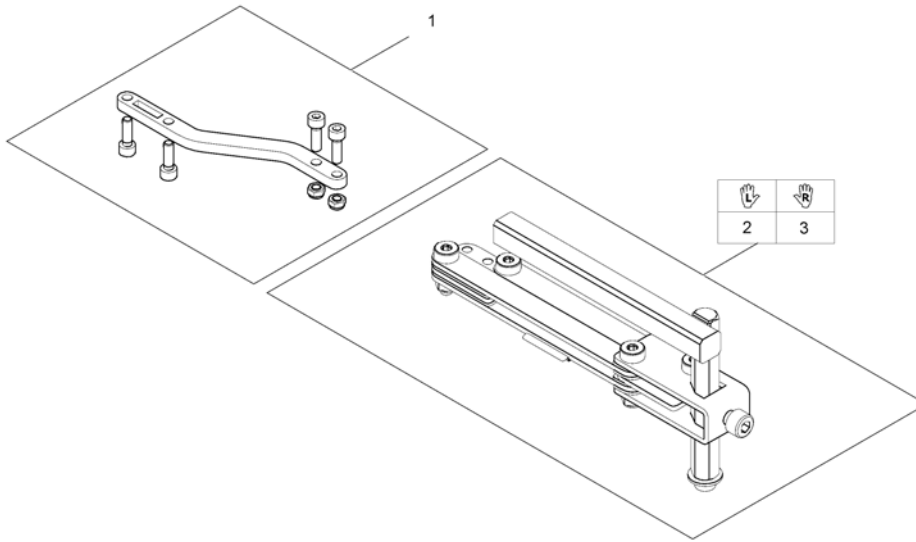

Remote Bracket Swing away & height adjust.

1559852.iso

Pos.	Part number	Description	Valid from → until	Qty
1	SP1498222	Remote Support for Bracket height adjustable and swing away		1
2	SP1496249	Remote bracket, height adjustable & swing away, LH		1
3	SP1496248	Remote bracket, height adjustable & swing away, RH		1