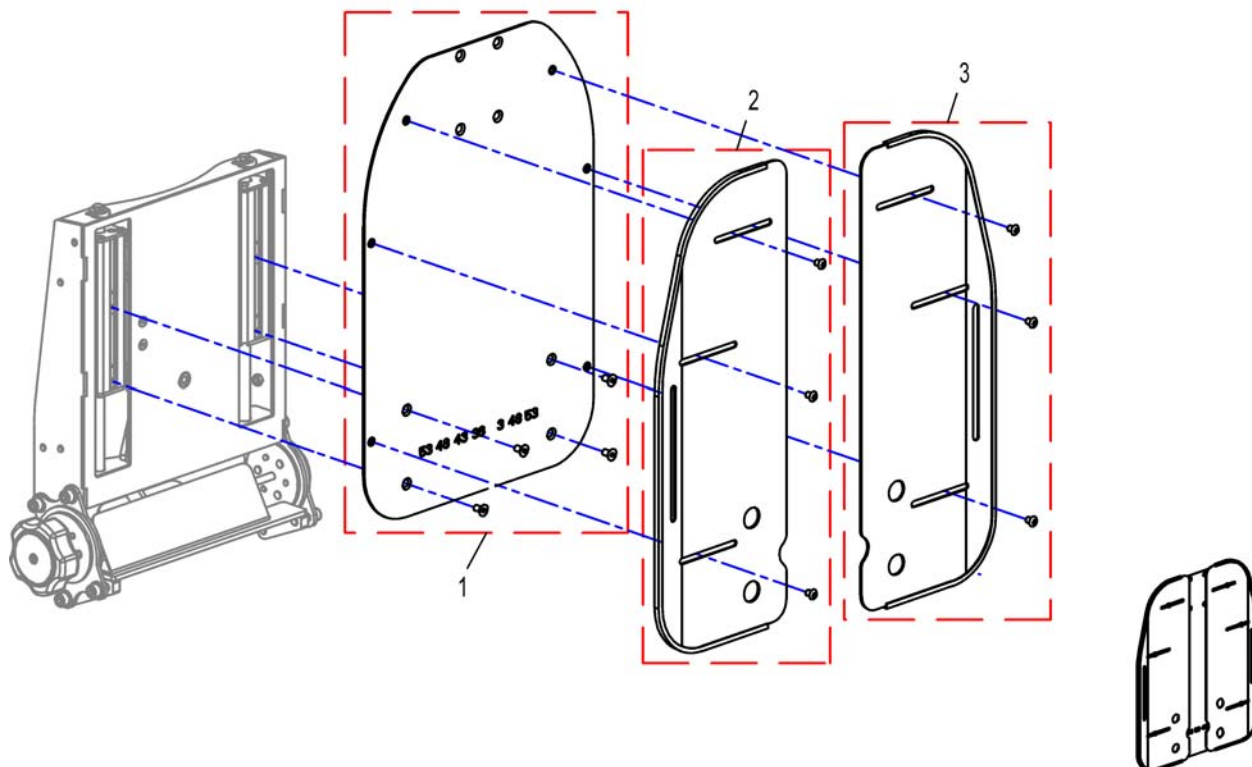

Backplate EasyAdapt

1528949X.dwg

Pos.	Part number	Description	Valid from → until	Qty
1	SP1530525	Backplate EasyAdapt, middle		1
2	SP1530526	Backplate EasyAdapt, right		1
3	SP1530527	Backplate EasyAdapt, left		1