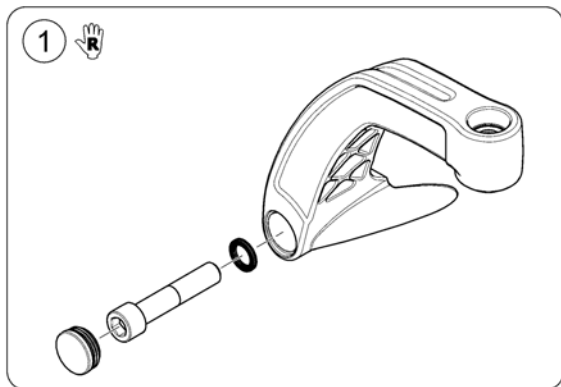

Front swingarm

1534668-00

Pos.	Part number	Description	Valid from → until	Qty
1	SP1527905	Swingarm RH		1
2	SP1527904	Swingarm LH		1