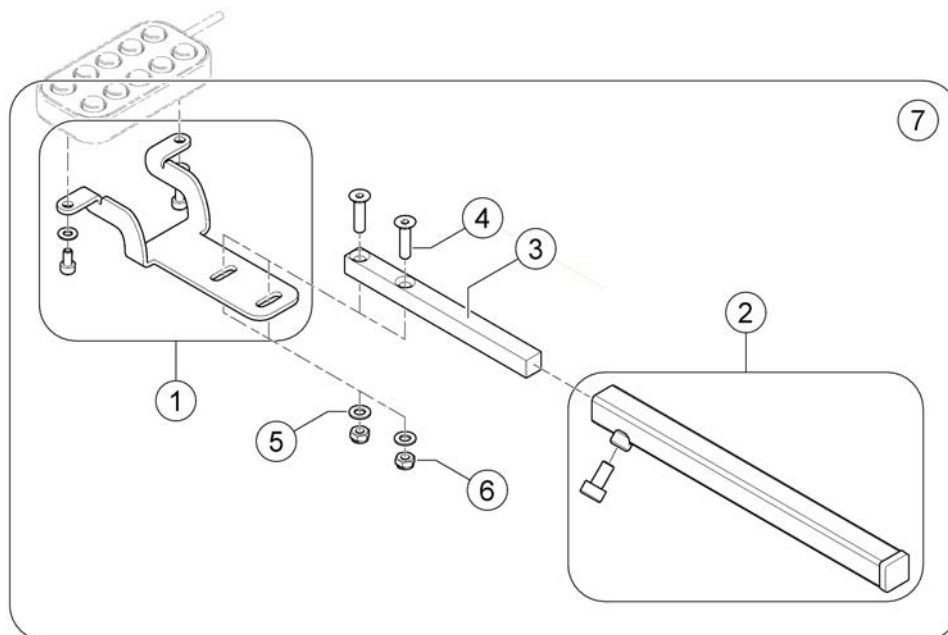

Bracket, opposite side

1639748-00

Pos.	Part number	Description	Valid from → until	Qty
1	SP1606388	Bracket 10-way switch - front		1
2	SP1603419	Remote support tube		1
3	1440437-9005	Joystick support Standard		1
4	1417938	Countersunk bolt DIN7991-M05x20-8.8 zc		2
5	1422890	Washer DIN125-Ø5,3 bk		2
6	F20111	Hexagon nut DIN985-M05 bk		2
7	SP1606371	Bracket, opposite side, cpl.		1