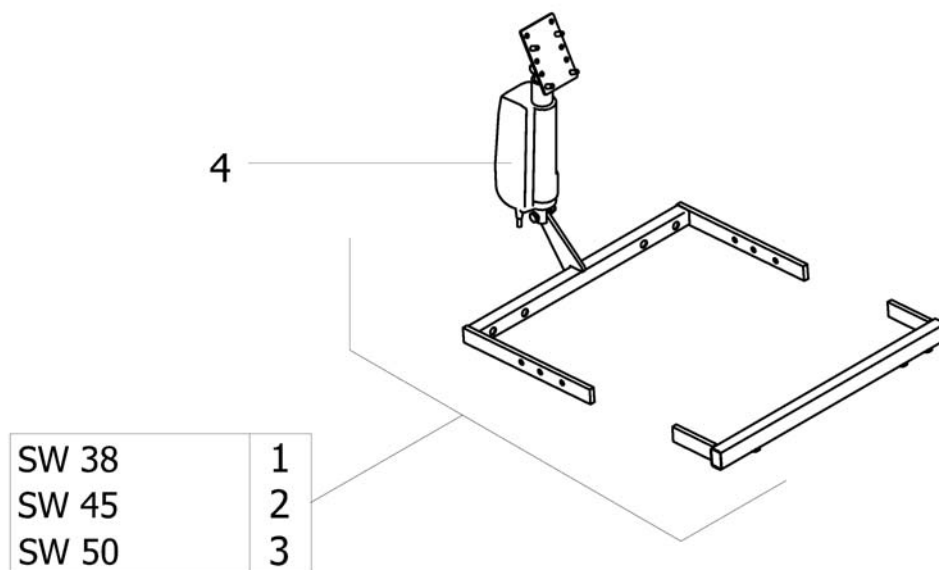

Seat Frame

1573478.iso

Pos.	Part number	Description	Valid from → until	Qty
1	SP1428490	Seat support Optimist Seat, SW 38cm		1
2	SP1428110	Seat support Optimist Seat, SW 45cm		1
3	SP1428491	Seat support Optimist Seat, SW 50cm		1
4	1419417	MOTOR LA 28.1-100-24-001		1