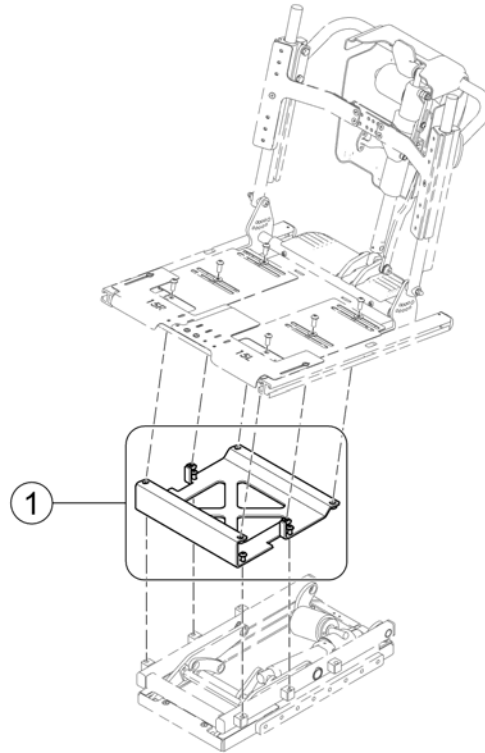

Pos.	Part number	Description	Valid from → until	Qty
1	SPTRC1923	Pre-Tilt Mounting Kit 5° <i>Posterior-Tilt</i>		1