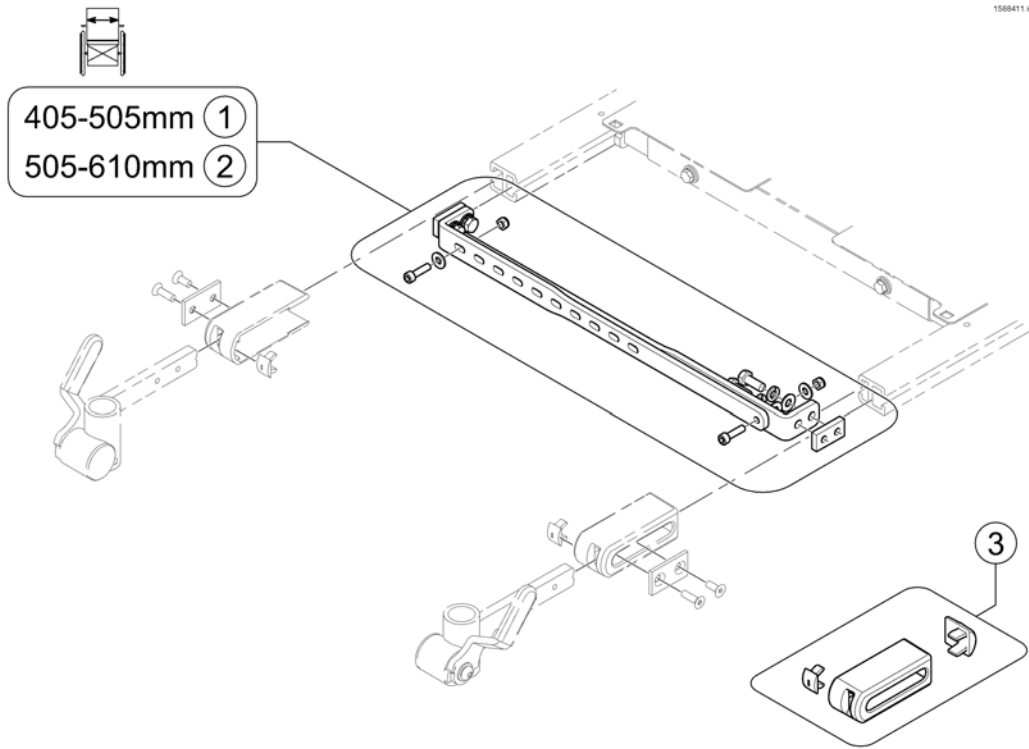

Pivot Plus Legrests

Pos.	Part number	Description	Valid from → until	Qty
-		Cross Brace, Pivot Plus		1
-		Legrests		1

Pos.	Part number	Description	Valid from → until	Qty
1	SPTRC2098	Cross brace SW 405-505mm (16-20")		1
2	SPTRC2099	Cross brace SW 505-610mm (19-24")		1
3	SPTRC2061	End cap kit		1