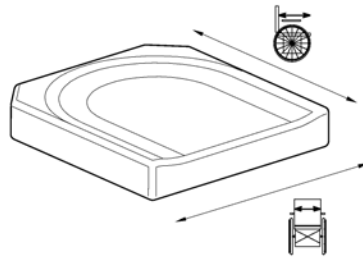

Seat Cushions "Matrx Libra"

1603356.iss

Matrx Libra

		  mm			
		380	430	480	530
  mm	410	1	4	7	-
	450	2	5	8	10
	510	3	6	9	11
	560	-	-	-	12

Pos.	Part number	Description	Valid from → until	Qty
1	LC1516	Matrx Libra cushions 380x410 mm		1
2	LC1518	Matrx Libra cushions 380x460 mm		1
3	LC1520	Matrx Libra cushions 380x510 mm		1
4	LC1716	Matrx Libra cushions 430x410 mm		1
5	LC1718	Matrx Libra cushions 430x460 mm		1
6	LC1720	Matrx Libra cushions 430x510 mm		1
7	LC1916	Matrx Libra cushions 480x410 mm		1
8	LC1918	Matrx Libra cushions 480x460 mm		1
9	LC1920	Matrx Libra cushions 480x510 mm		1
10	LC2118	Seat Cushion Matrx Libra 21x18"		1
11	LC2120	Seat Cushion Matrx Libra 21x20"		1
12	LC2122	Seat Cushion Matrx Libra 21x22"		1