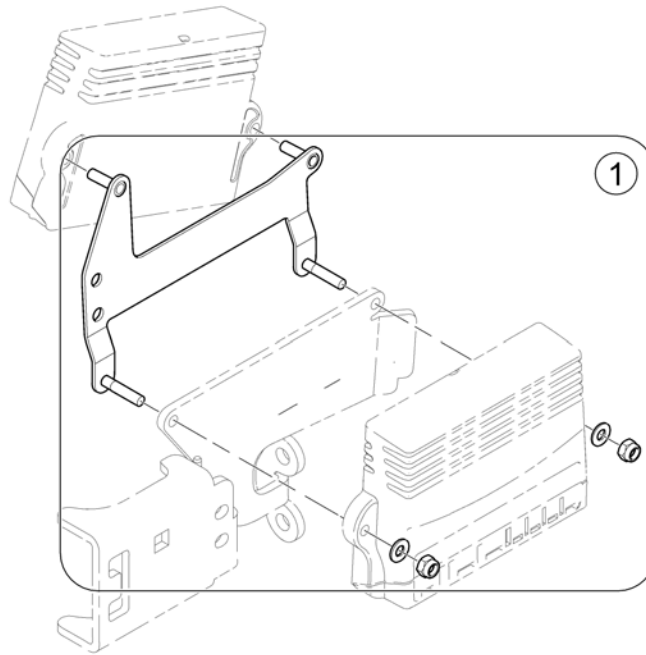

Bracket ACT - Ultra Low Maxx Seat

1585063.iss

Pos.	Part number	Description	Valid from → until	Qty
1	SP1584343	Bracket ACTs (Ultra Low Maxx Seat)		1