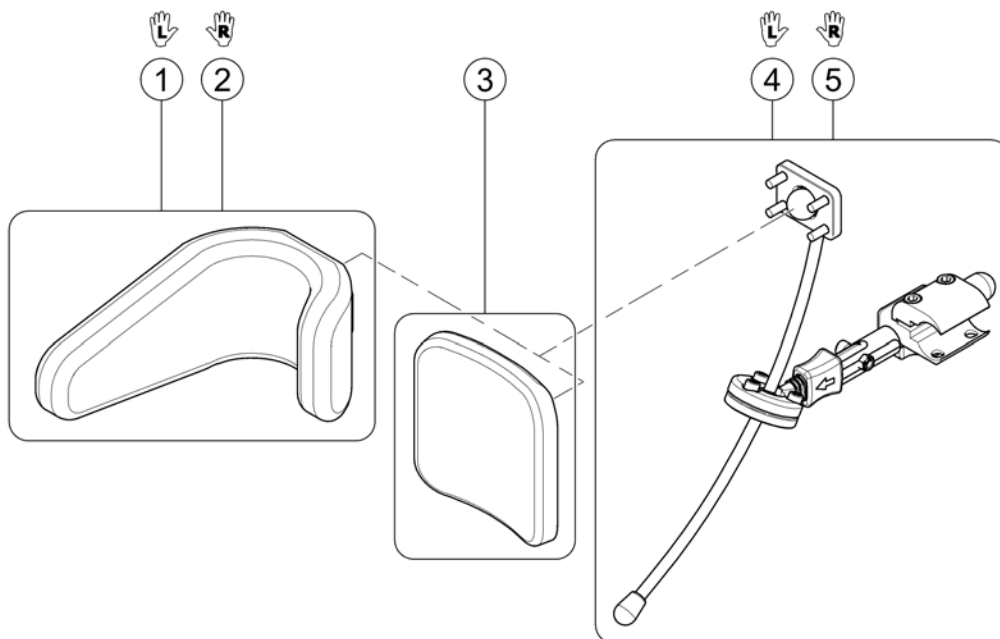

Elbow Block

1603428.iss

Pos.	Part number	Description	Valid from → until	Qty
1	SPTRM1059	Elbow Block pad 3x10 LH		1
2	SPTRM1060	Elbow Block pad 3x10 RH		1
3	SPTRM1058	Elbow Block pad 4x4		1
4	SPTRM1055	Elbow Block Hardware, cpl. LH		1
5	SPTRM1056	Elbow Block Hardware, cpl. RH		1