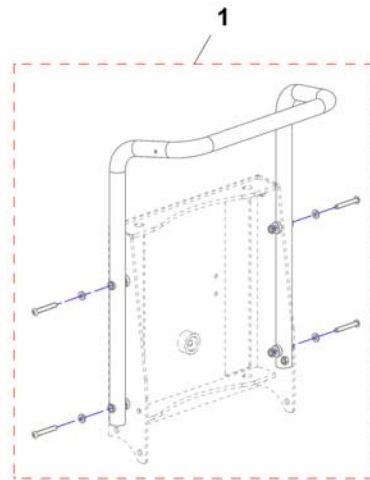

Mounting Hardware for Matrix backrests

163/807/00

Pos.	Part number	Description	Valid from → until	Qty
1	SP1545275	Mounting hardware, Matrix Backrest		1

Push Handle EasyAdapt

1573324.dwg

Pos.	Part number	Description	Valid from → until	Qty
1	SP1529001	Push Handle EasyAdapt-Seat		1