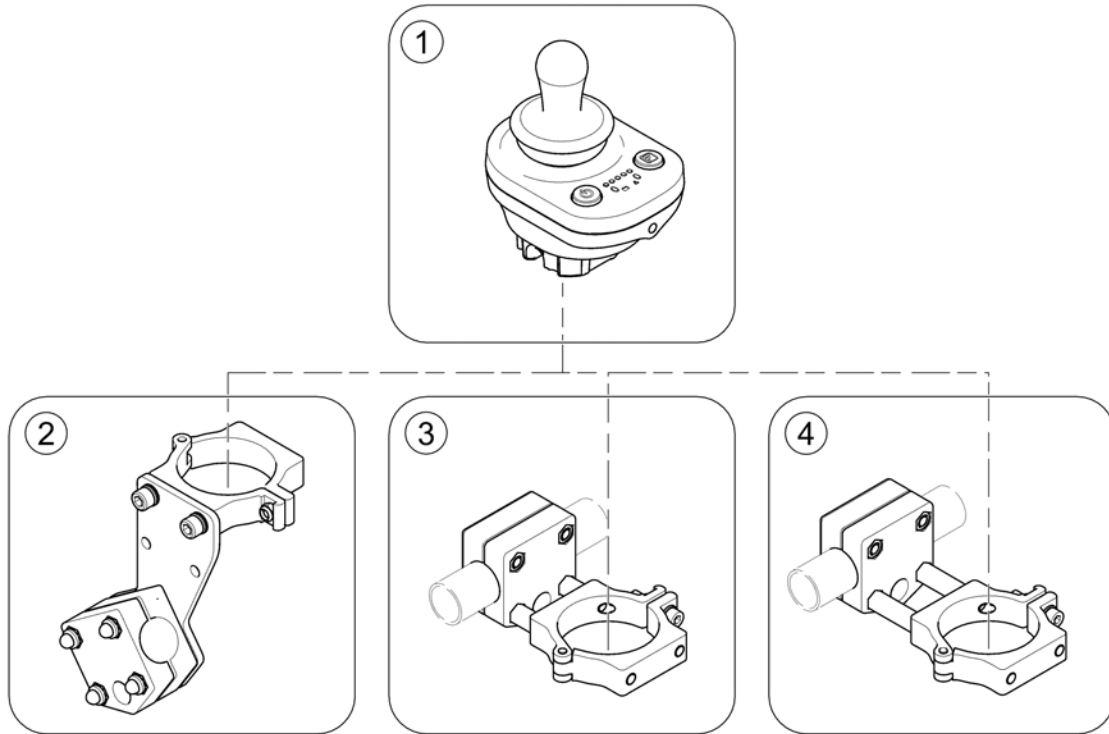

Compact Dual Control with brackets

1588511.000

Pos.	Part number	Description	Valid from → until	Qty
1	-	Compact Dual Control [1720]		1
2	-	Bracket, Compact Dual Control - Ultra Low Maxx Seat [1207/1208 + 1720 for 2020]	2015-06-03 →	1
3	-	Bracket, Compact Dual Control - short	2015-07-01 →	1
4	-	Bracket, Compact Dual Control - long	2015-07-01 →	1