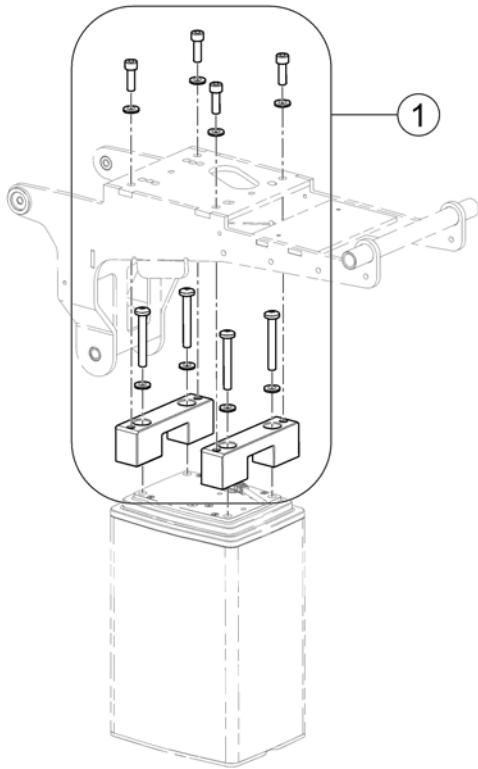

1583151.000

Pos.	Part number	Description	Valid from → until	Qty
1	SP1555071	Seatheightadapter cpl.		1