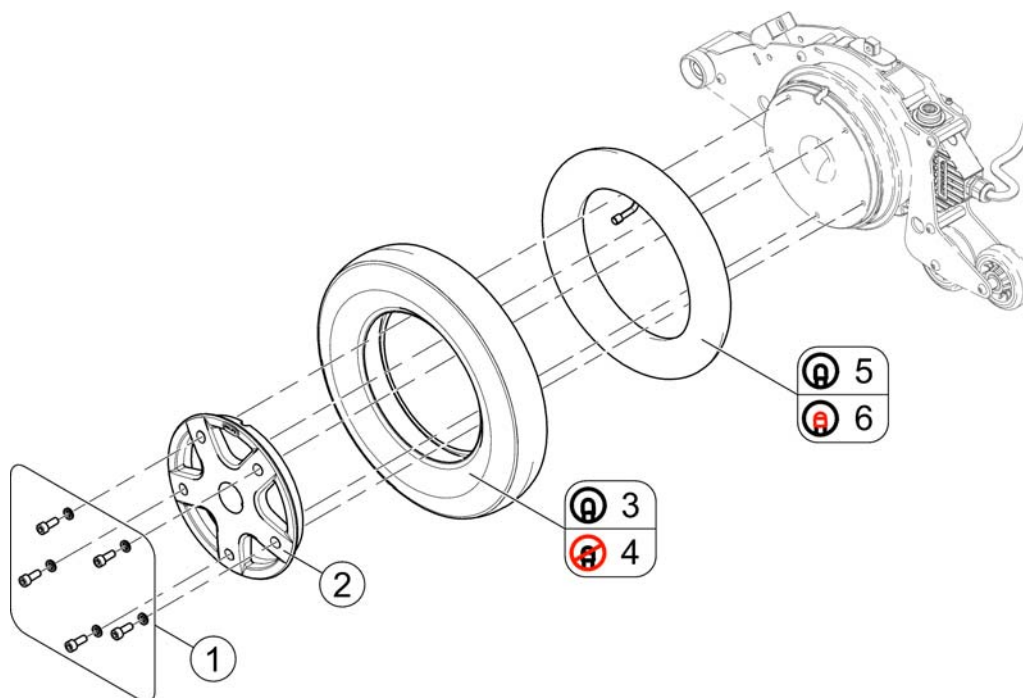

Drive Wheels GGB

1581908.iso

Pos.	Part number	Description	Valid from → until	Qty
1	SP1582235	Wheel mounting kit		1
2	SP1582236	Outer Wheel Rim 14" GGB2 incl. Sticker		1
3	SP1522940	Tyre 14, pneumatic (3.00-8)		1
4	SP1141342	Tyre 14", puncture proof (3.00-8)		1
5	SP1039651	Tube 14"		1
6	SP1541374	Tube 14" puncture protected		1