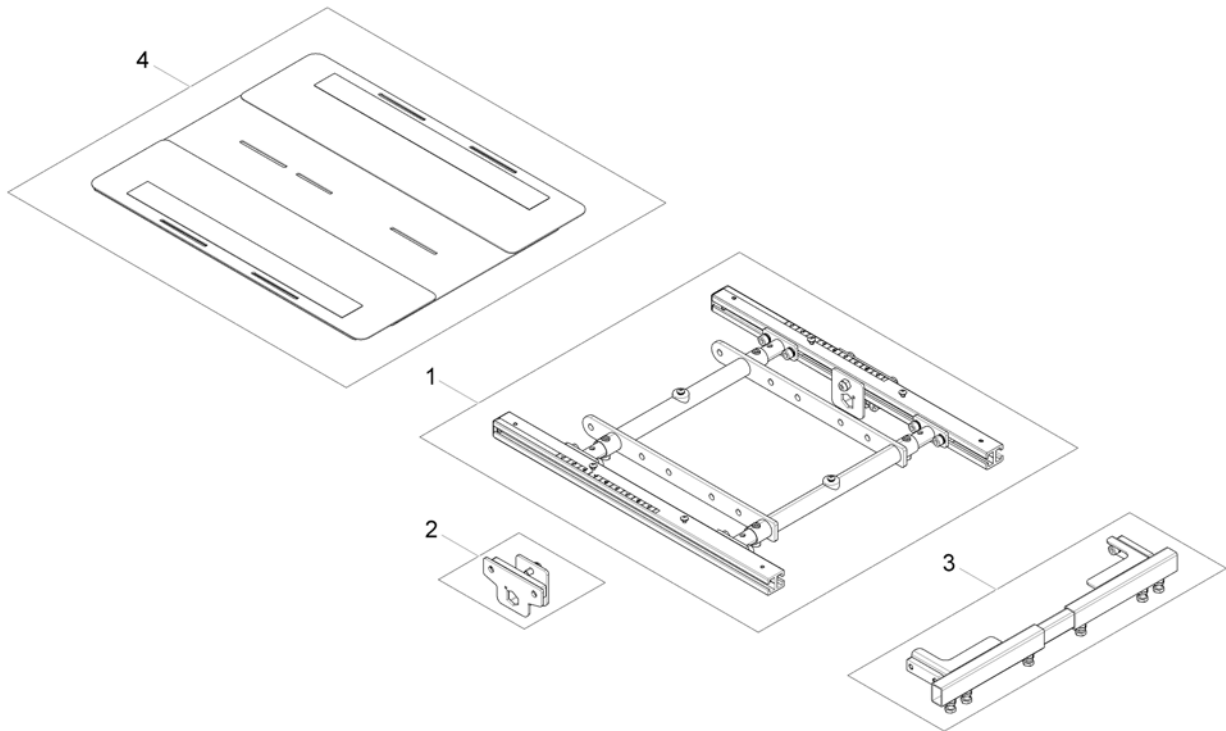

One Piece Seat Plate

1571064.000

Pos.	Part number	Description	Valid from → until	Qty
1	SP1571297	One Piece Seat Plate		1

Telescopic Seat Frame and Plate

1574269 iso

Pos.	Part number	Description	Valid from → until	Qty
1	-	Telescopic Seat Frame		1
2	-	Armrest bracket		1
3	-	Legrest Support		1
4	-	Seat Plate		1