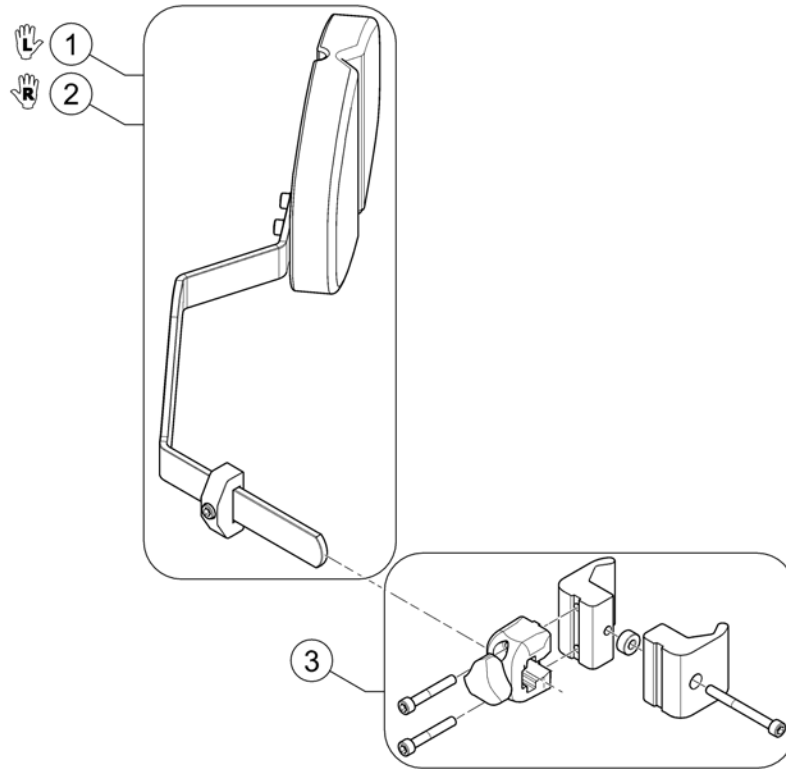

Lateral supports, Flex3 backrest (tension adjustable) - multi adjustable

1607219 iso

Pos.	Part number	Description	Valid from → until	Qty
1	SP1562920	Lateral Support, Flex3 back, tension adj., extended, multi-adj. - LH		1
2	SP1562919	Lateral Support, Flex3 back, tension adj., extended, multi-adj. - RH		1
3	SP1554143	Mounting hardware Lateral Supports, Flex3 back, tension adj.		1