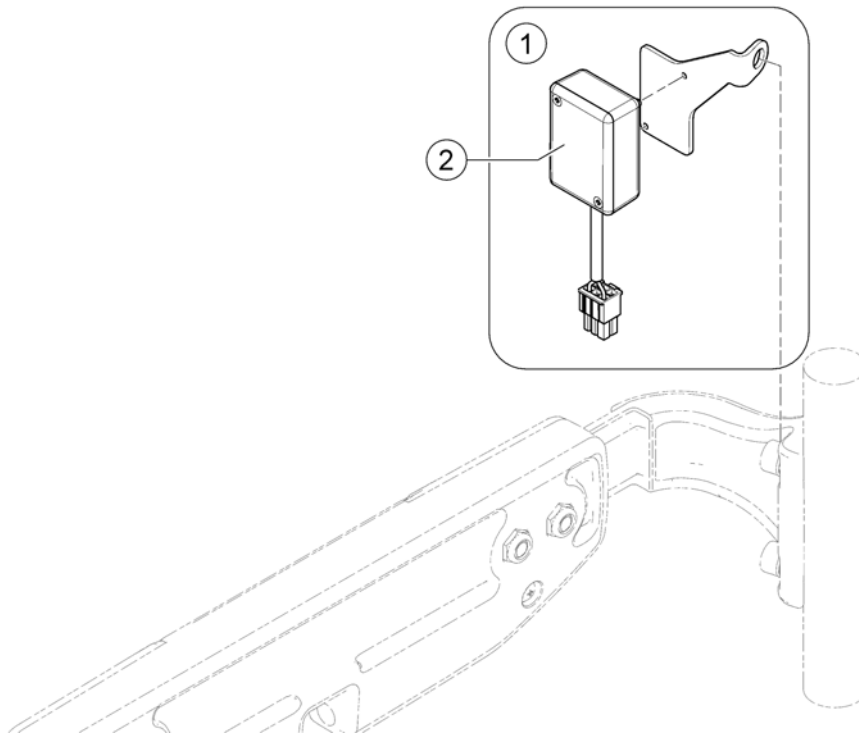

Slow-Stop-Sensor - Modulite Seat

1609178/00

Pos.	Part number	Description	Valid from → until	Qty
1	SP1607887	Slow-Stop-Sensor LiNX, cpl. with bracket for Modulite Seat		1
2	SP1604482	Slow-Stop-Sensor LiNX		1