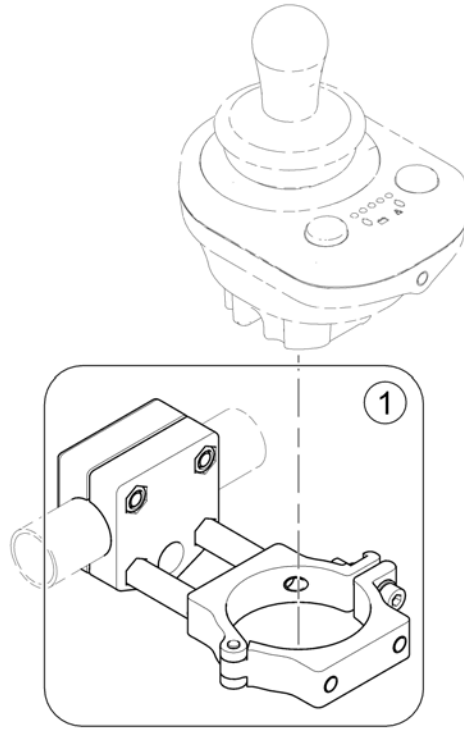

Bracket, Compact Dual Control - long

158856 iso

Pos.	Part number	Description	Valid from → until	Qty
1	SP1587119	Remote Attachment - long		1