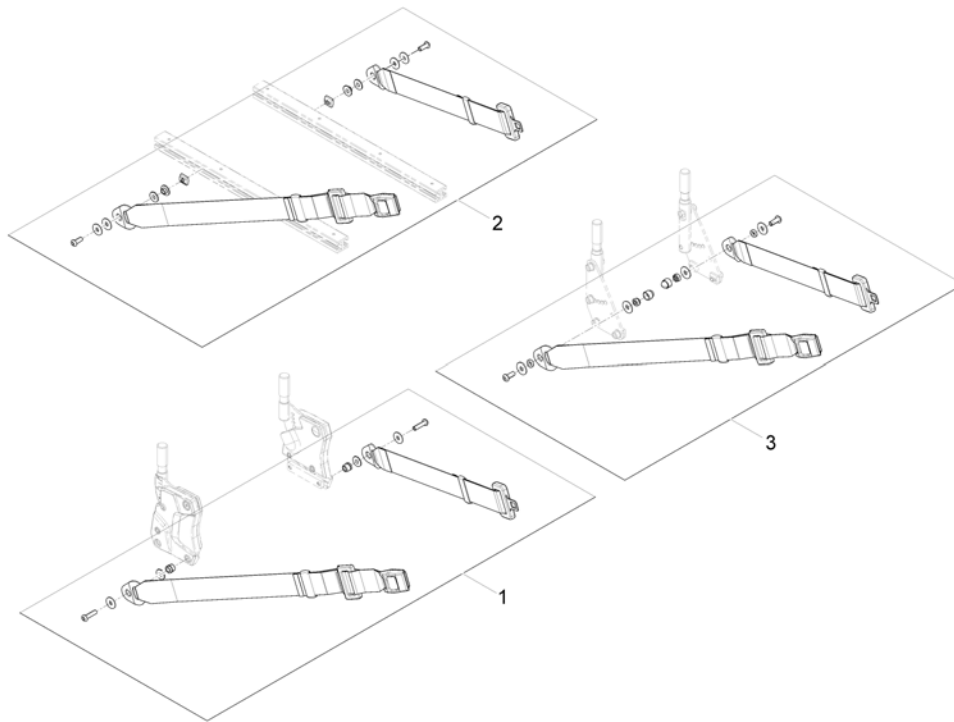

Lap Belts (Modulite Seat)

1571836 iso

Pos.	Part number	Description	Valid from → until	Qty
1	SP1570381	Lap Belt (fix mounting on Backrest Support), cpl.		1
2	SP1571183	Lap Belt (flexible mounting in side rails), cpl.		1
3	1422845	Lap Belt, cpl.		1