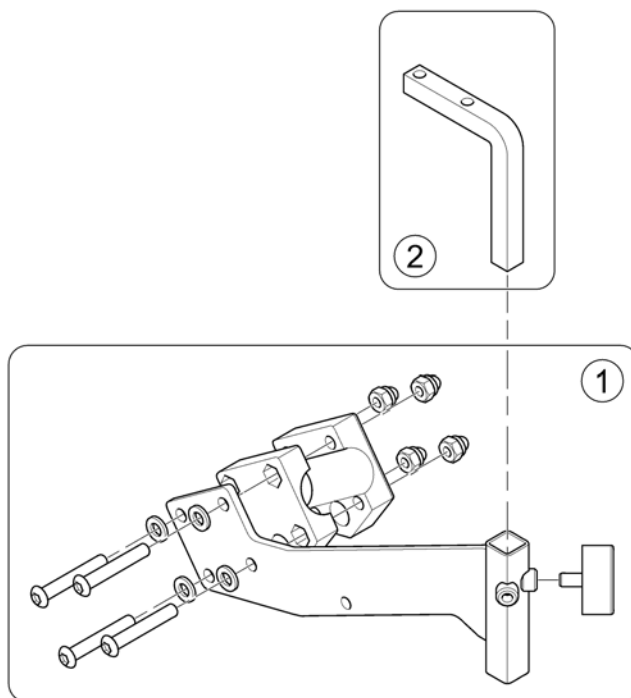

Remote Bracket Attendant Ultra Low Maxx Seat

1588437 8/0

Pos.	Part number	Description	Valid from → until	Qty
1	SP1588427	Bracket Attendant Control		1
2	SP1587228	Adapter REM 24SD/A/B/550 (with screws)		1