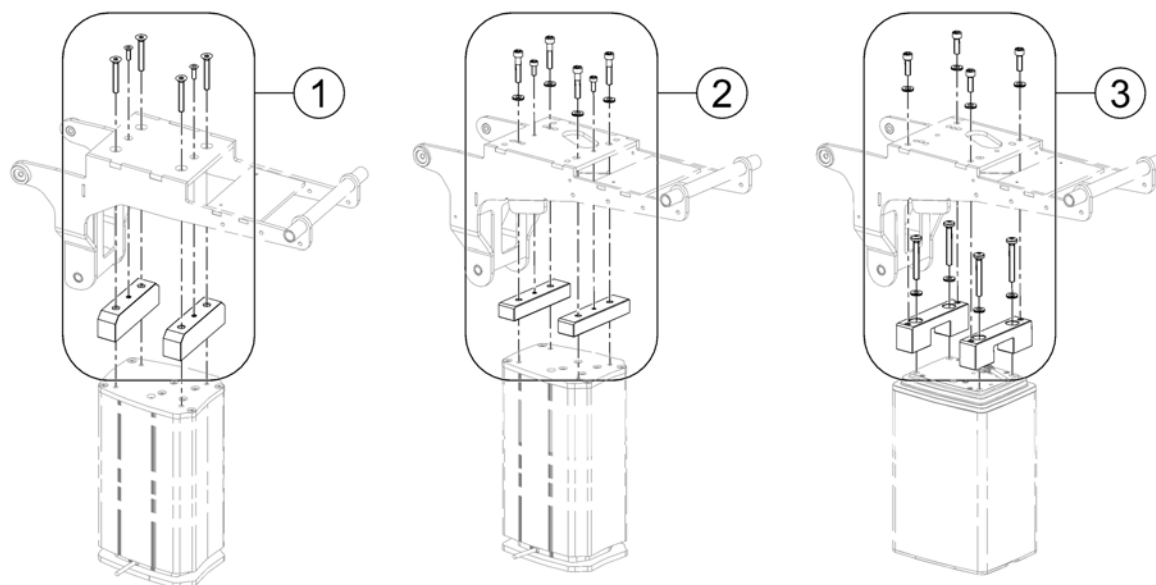

Seat Height Adapter Storm4

1560782.iso

Pos.	Part number	Description	Valid from → until	Qty
1	SP1540334	Seatheightadapter cpl.	→ 2012-04-19	1
2	SP1556447	Seatheightadapter cpl.	2012-04-20 → 2012-05-14	1
3	SP1555071	Seatheightadapter cpl.	2012-05-15 →	1