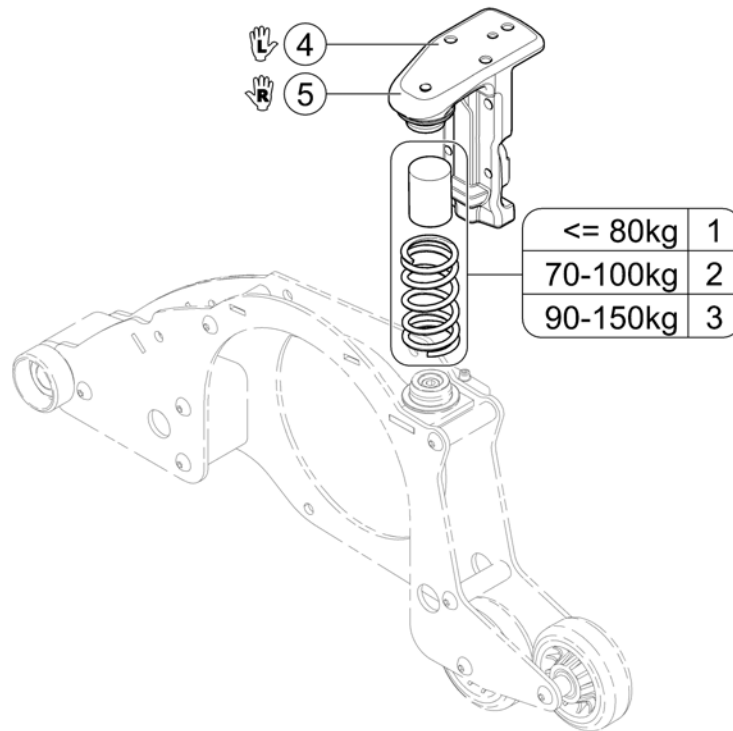

Suspension

1581876 iso

Pos.	Part number	Description	Valid from → until	Qty
1	SP1582237	Spring Element <= 80kg		1
2	SP1582363	Spring Element 70-100kg		1
3	SP1582364	Spring Element 90-150kg		1
4	SP1577234	Suspension Support, LH		1
5	SP1574142	Suspension Support, RH		1