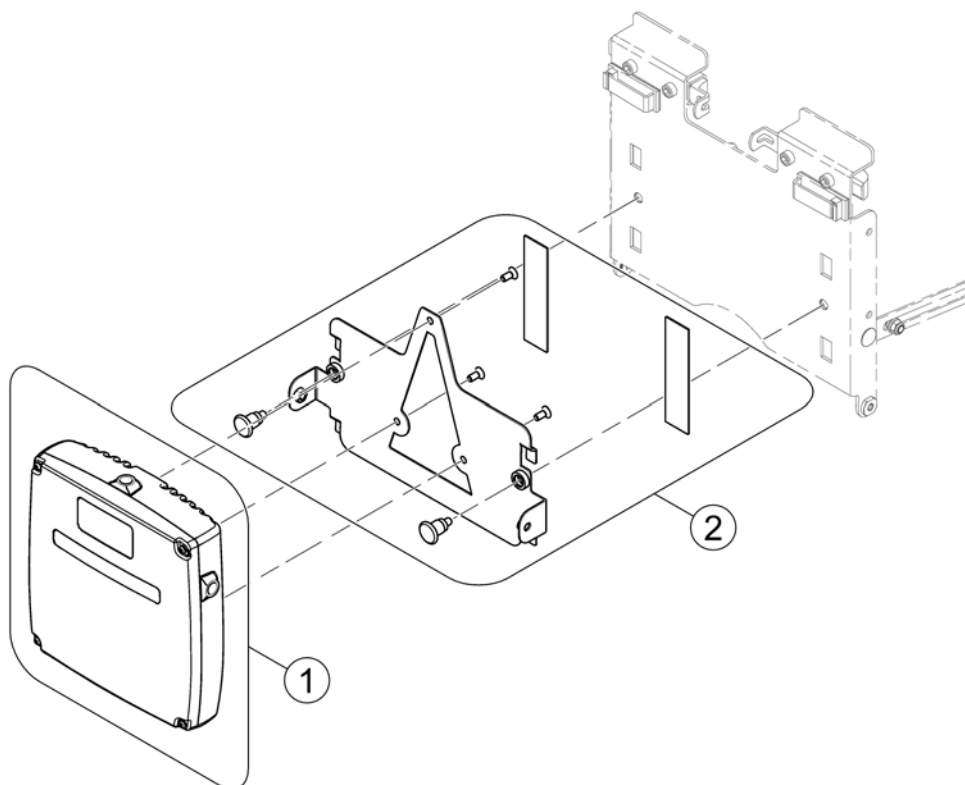

Powermodule GGB & Bracket

1581910 iso

Pos.	Part number	Description	Valid from → until	Qty
1	SP1568490	Powermodule DX-GB2		1
2	SP1582003	Bracket Powermodule GGB2		1