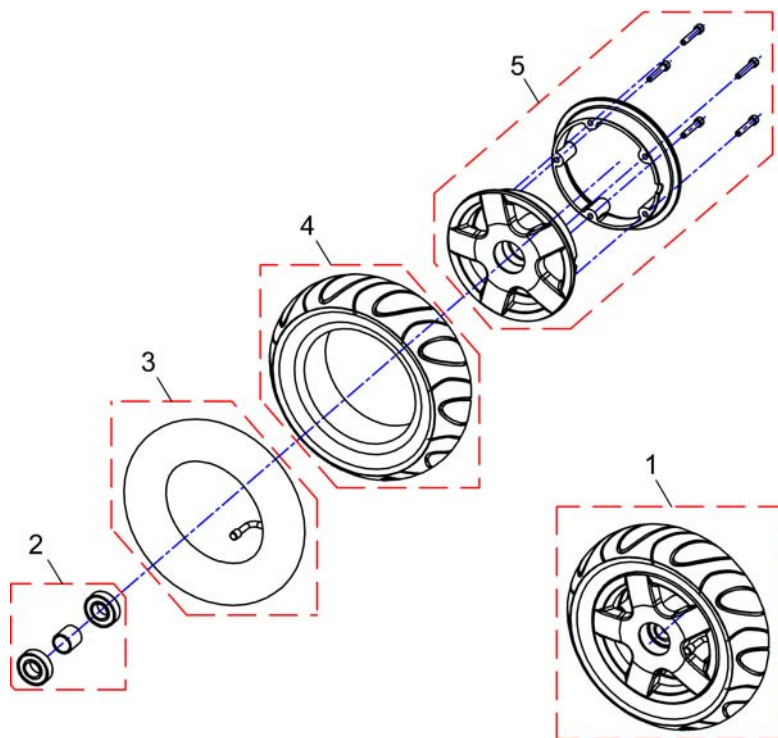

Front Wheels

1419256.dwg

Pos.	Part number	Description	Valid from → until	Qty
1	SP1418531	WHEEL 3.00-6" AIR, GREY, CPL.		1
1	SP1422932	WHEEL 3.00-6" PUNCTURE-PROTECTED, GREY, CPL.		1
1	SP1430231	WHEEL 3.00-6" PUNCTURE-PROOF, SOLID INLAY, GREY, CPL.		1
2	SP1423182	WHEEL RIM BEARING SET 6", CPL.		1
3	1415175	TUBE 3.00 X 6 90 ° TR 87		1
3	SP1557438	TUBE 3.00 X 6 90 ° TR 87, PUNCTURE PROTECTED		1
4	1418532	COVER 3.00-6", GREY		1
4	1430229	OUTER TYRE 3.00-6 GREY PUNCTURE-PROOF SOLID INLAY		1
5	SP1423181	WHEEL RIM ASSEMBLY KIT 6", CPL. (for 10" rim)		1