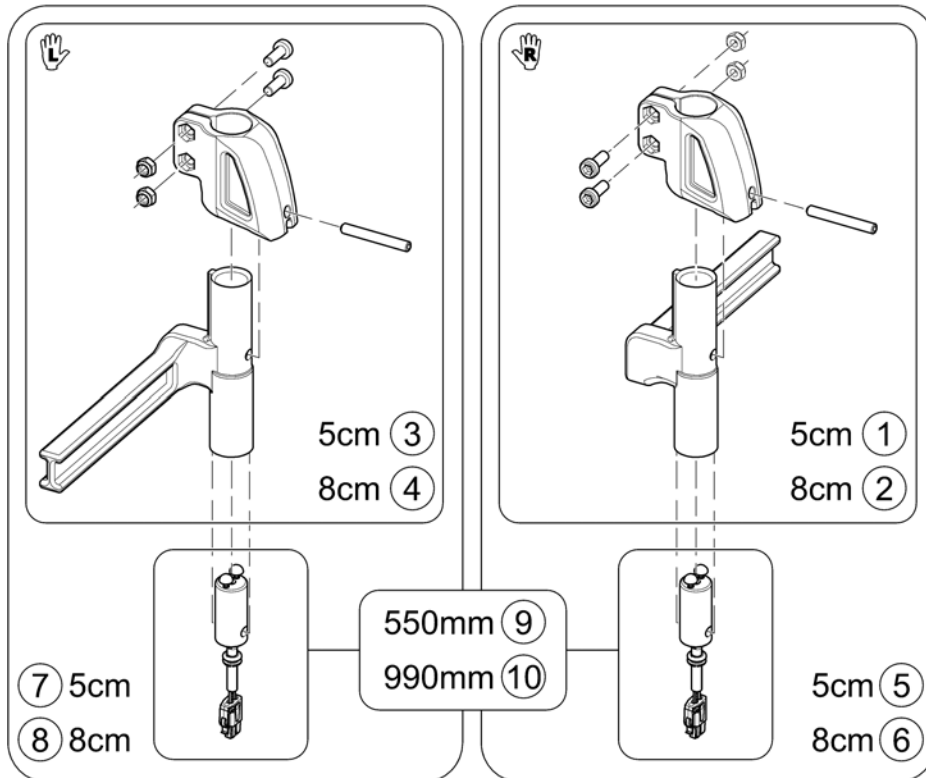

Legrest Supports Vari (07/2005 =>)

1582374.00

Pos.	Part number	Description	Valid from → until	Qty
1	SP1449732	Legrest Support Vari series, man. 5cm - RH		1
2	SP1449736	Footrest/Legrest receptacle, manuell, RH, 8cm		1
3	SP1449733	Legrest Support Vari series, man. 5cm - LH		1
4	SP1449737	Footrest/Legrest receptacle, manuell, LH, 8cm		1
5	SP1449314	Footrest/Legrest receptacle, powered, RH, 5cm		1
6	SP1449315	Footrest/Legrest receptacle, powered, RH, 8cm <i>EasyAdapt</i>		1
7	SP1449735	Footrest/Legrest receptable, powered, LH, 5cm <i>EasyAdapt</i>		1
7	SP1537398	Footrest/Legrest receptacle, powered, LH, 5cm <i>Modulite</i>		1
8	SP1449739	Footrest/Legrest receptacle, powered, LH, 8cm <i>EasyAdapt</i>		1
9	SP1450232	Power Supply Cable Legrest (550mm)		1
10	SP1450228	Power Supply Cable Legrest (990mm)		1