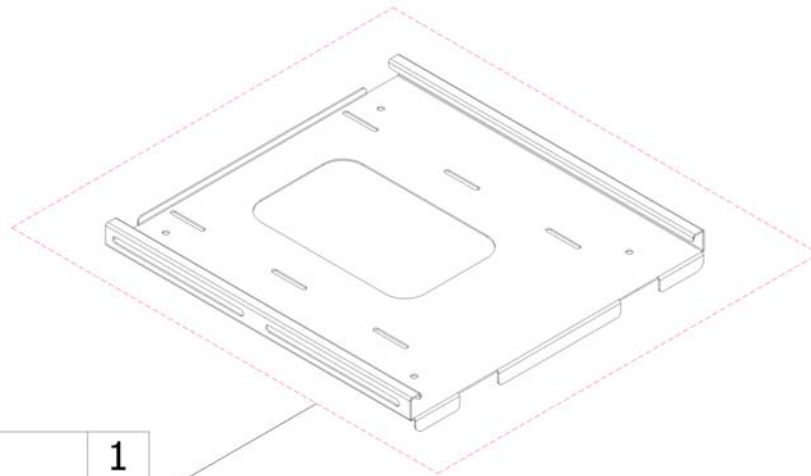

Seat Plate

1573207.iso

SW 38	1
SW 45	2
SW 50	3

Pos.	Part number	Description	Valid from → until	Qty
1	SP1524647	Seatplate Arne Jensen 38cm		1
2	SP1524643	Seatplate Arne Jensen 45cm		1
3	SP1524646	Seatplate Arne Jensen 50cm		1