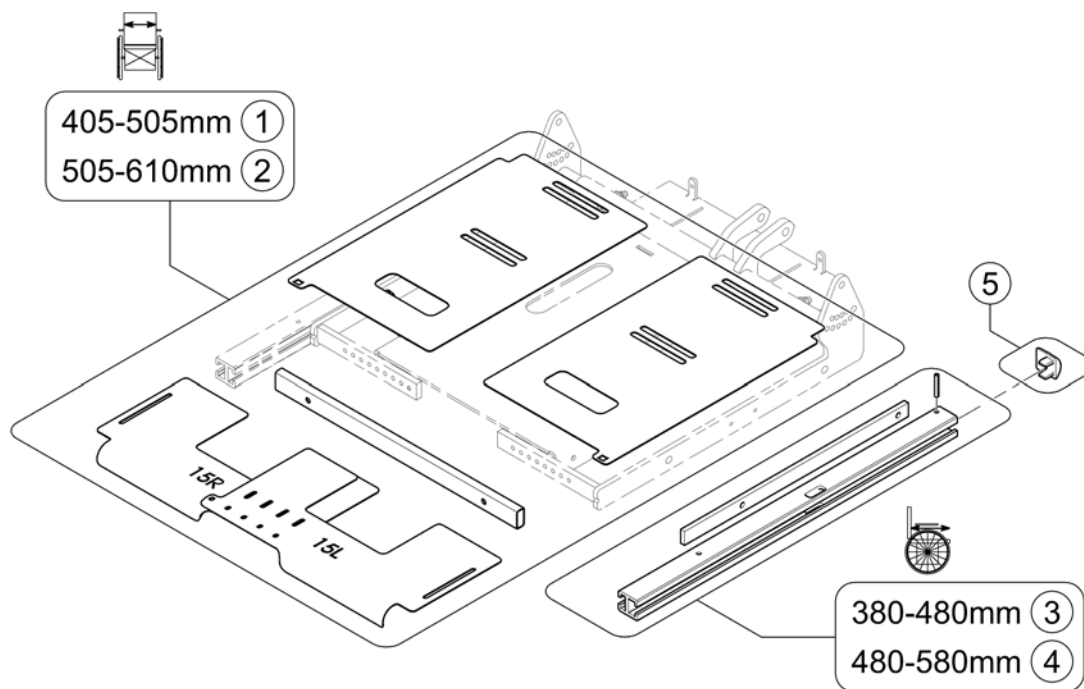

Seat Plates & Side Rails

1588152 Rev

Pos.	Part number	Description	Valid from → until	Qty
1	SPTRC2187	Seat Pans - SW 405-505mm (16-20")		1
2	SPTRC2189	Seat Pans - SW 505-610mm (19-24")		1
3	SPTRC2141	Seat Rail Kit SD 380-480mm, cpl.		1
4	SPTRC2142	Seat Rail Kit SD 480-580mm, cpl.		1
5	SPTRC2090	End cap kit (2 pcs)		1