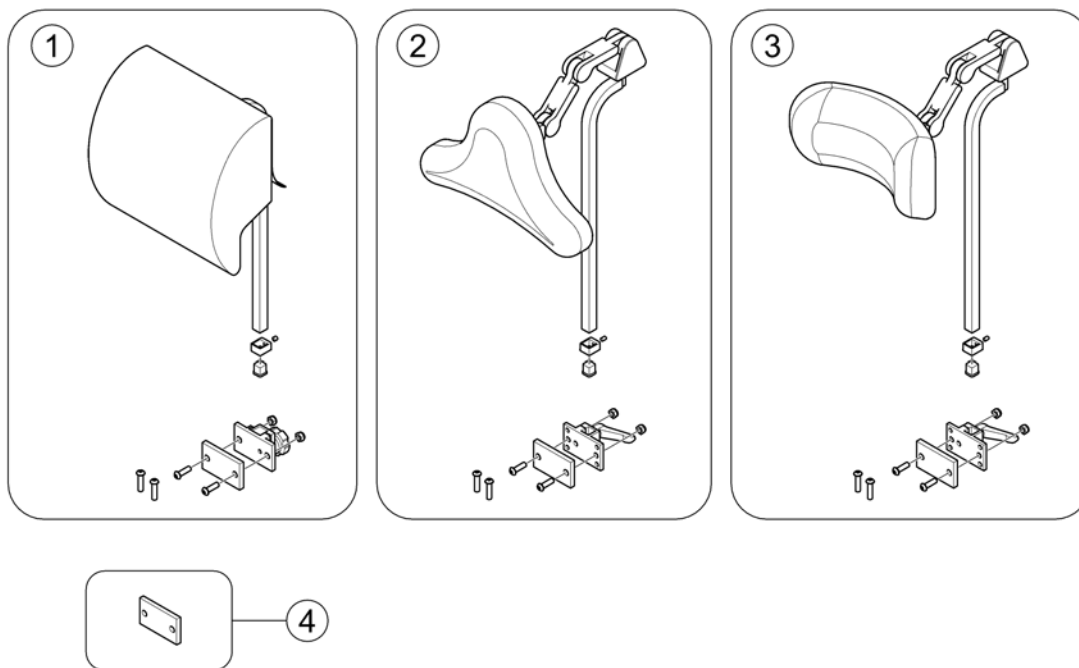

Headrests - Ultra Low Maxx Seat

1588517_00

Pos.	Part number	Description	Valid from → until	Qty
1	SPTRC1929	Onyx Auto Style Headrest		1
2	SPTRC1930	All-Position Headrest		1
3	SPTRC1931	Comfort Plus Headrest		1
4	SPTRX2685	Headrest Shim Kit Posture Back		1
4	SP1544188	Headrest Shim Kit Deep Back SW 410-430mm		1
4	SP1544187	Headrest Shim Kit Deep Back SW 460-610mm		1