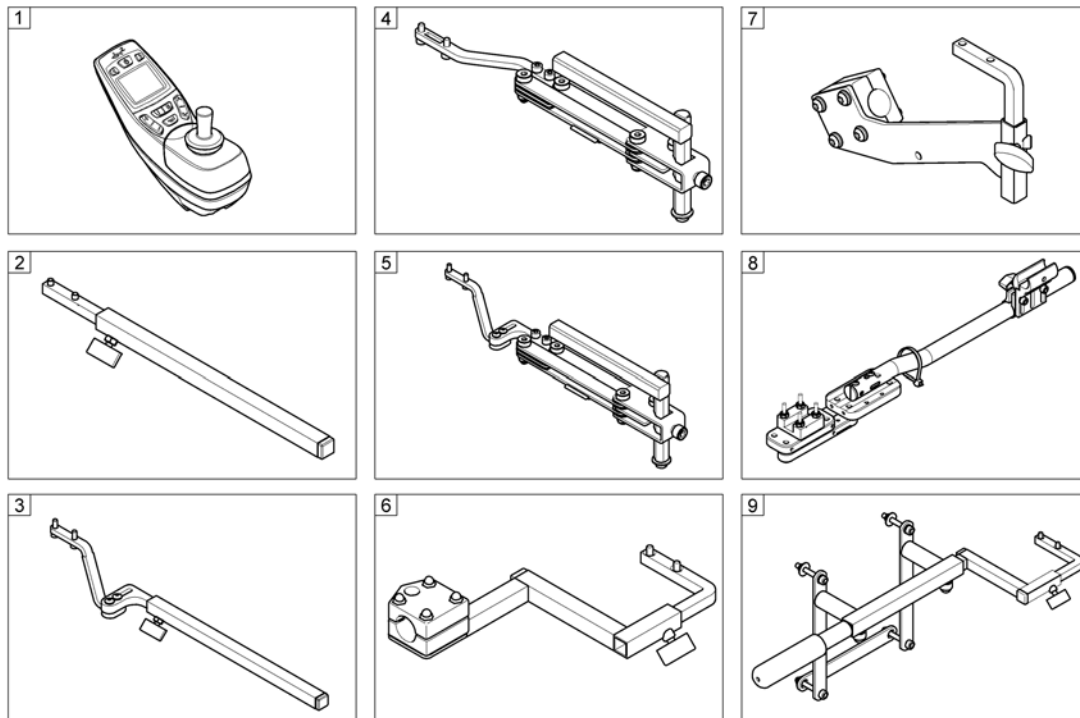

Pos.	Part number	Description	Valid from → until	Qty
1	SP1523444	Remote REM550 <i>[1617/1618]</i>		1
2	-	Remote Bracket Standard <i>[1617+1207/1208]</i>		1
3	-	Remote Bracket Standard - ULM and Soft Armpad on Modulite <i>[1617+1207/1208+2020]</i>		1
4	-	Remote Bracket Swing away & height adjust. <i>[1617+1707/1708]</i>		1
5	-	Remote Bracket Swing away & height adjust. - ULM and Soft Armpad on Modulite <i>[1617+1707/1708+2020]</i>		1
6	-	Remote Bracket Attendant <i>[1618+1207/1208]</i>		1
7	-	Remote Bracket Attendant Ultra Low Maxx Seat <i>[1618+1207/1208+2020]</i>		1
8	-	Remote Bracket Swing away Quad Link Ultra Low Maxx Seat <i>[1617+2075/2076+2020]</i>		1
9	-	Remote Bracket Attendant for Recaro-Seat <i>[1618+1207/1208]</i>		1