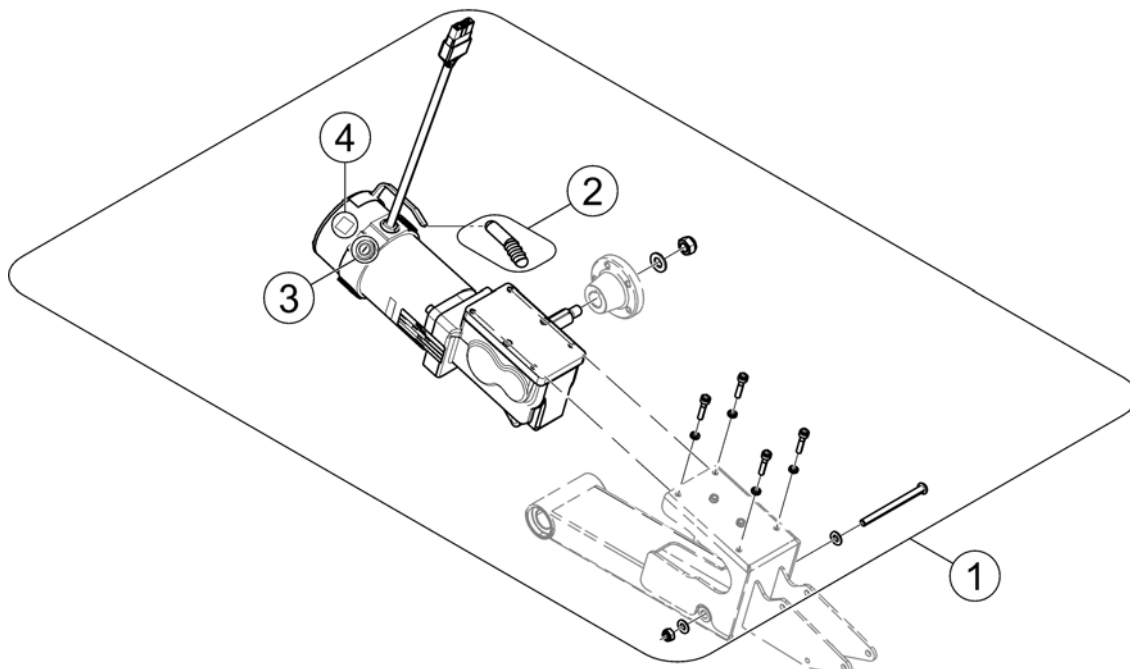

Propulsion => 04.01.11

1528309X.iso

Pos.	Part number	Description	Valid from → until	Qty
1	SP1530578	Drivingmotor, 6km/h, cpl., LH => S/N 061122812867		1
1	SP1530577	Drivingmotor, 6km/h, cpl., RH => S/N 061122812867		1
1	SP1530580	Drivingmotor, 10km/h, cpl., LH => S/N 061122610150		1
1	SP1530579	Drivingmotor, 10km/h, cpl., RH => S/N 061122610150		1
2	SP1101725	Cap, Declutching Lever		1
3	SP1522967	Kit, brushes with caps, 4-pole (Set of 4)		1
4	SP1551712	Labelset "Push/Drive"		1