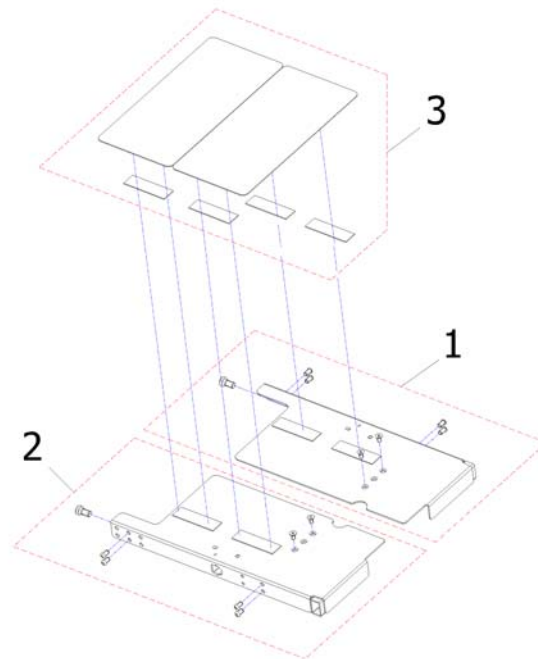

Seat Tilt

1583146.ro

Pos.	Part number	Description	Valid from → until	Qty
1	SP1551991	Tilt carrier [1002][1014]	2012-04-20 →	1
2	SP1559711	Tiltmechanism, cpl. [1002][1014]	2012-04-20 →	1
3	-	No longer available - please refer to Replacement Info for which part is to be used instead. [1002][1014] - SP1568271	→ 2012-04-19	0
4	SP1537803	Tiltmechanism, cpl. [1002][1014]	→ 2012-04-19	1
5	SP1551010	Tilt spindle, cpl. [1002]	2011-03-18 →	1
6	SP1551009	Mounting-Kit	2011-03-18 →	1
7	SP1532482	Manual tilt, cpl. [1002]	→ 2011-03-17	1
8	SP1532483	Mounting-Kit for manual tilt	→ 2011-03-17	1
9	SP1532480	Motor for powered tilt, cpl. [1014] ACS		1
9	SP1607900	REAC Motor RE35 (w/o switch) [1014] LiNX	2017-01-01 →	1
10	SP1532481	Mounting-Kit for powered tilt		1
11	SP1588880	Cable Cover	2016-01-01 →	1
12	SP1603273	Cable Support Sheets, cpl. [1030][1040]		1

Seat Frame

1524555X.dwg

Pos.	Part number	Description	Valid from → until	Qty
1	SP1536856	Front Seat Frame		1
2	SP1542967	Rear Seat Frame for EasyAdapt /Standard - Seat		1

Seat Plate

1573205.iso

Pos.	Part number	Description	Valid from → until	Qty
1	SP1530486	Seat Plate, short (440mm), LH		1
2	SP1530487	Seat Plate, short (440mm), RH		1
1	SP1530488	Seat Plate, middle (490mm), LH		1
2	SP1530489	Seat Plate, middle (490mm), RH		1
1	SP1530490	Seat Plate, lang (540mm), LH		1
2	SP1530491	Seat Plate, long (540mm), RH		1
3	SP1530492	Cover Plates		1