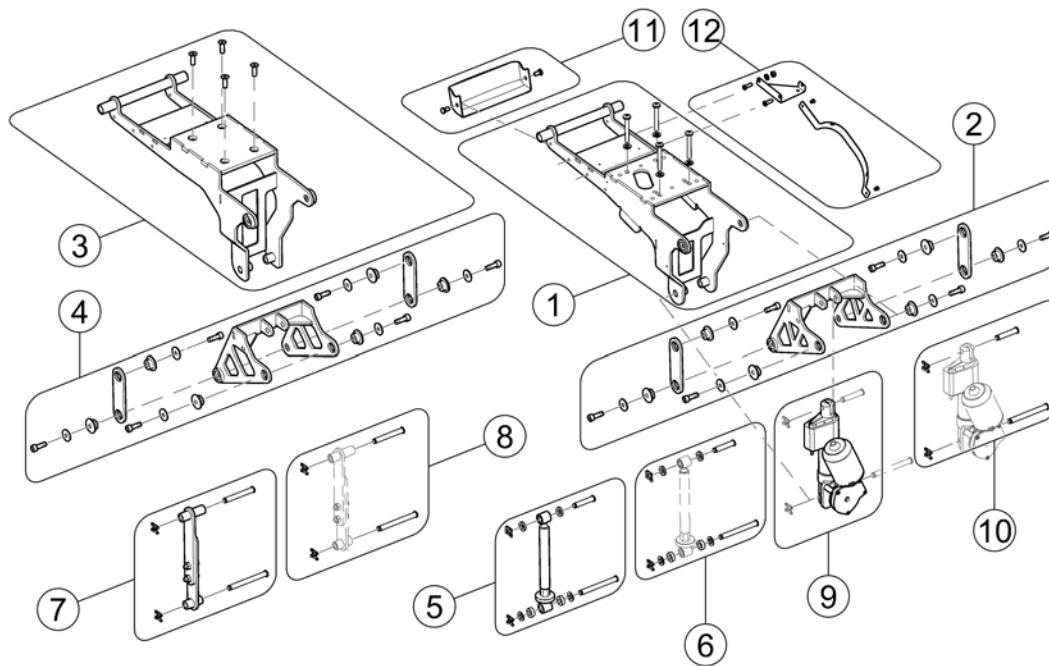

Seat Height Adapter Storm4 X-Plore

1560782.iso

Pos.	Part number	Description	Valid from → until	Qty
1	SP1540334	Seatheightadapter cpl.	→ 2012-04-19	1
2	SP1556447	Seatheightadapter cpl.	2012-04-20 → 2013-09-15	1
3	SP1555071	Seatheightadapter cpl.	2013-09-16 →	1

Seat Tilt

1583146.ro

Pos.	Part number	Description	Valid from → until	Qty
1	SP1551991	Tilt carrier [1002][1014]	2012-04-20 →	1
2	SP1559711	Tiltmechanism, cpl. [1002][1014]	2012-04-20 →	1
3	-	No longer available - please refer to Replacement Info for which part is to be used instead. [1002][1014] - SP1568271	→ 2012-04-19	0
4	SP1537803	Tiltmechanism, cpl. [1002][1014]	→ 2012-04-19	1
5	SP1551010	Tilt spindle, cpl. [1002]	2011-03-18 →	1
6	SP1551009	Mounting-Kit	2011-03-18 →	1
7	SP1532482	Manual tilt, cpl. [1002]	→ 2011-03-17	1
8	SP1532483	Mounting-Kit for manual tilt	→ 2011-03-17	1
9	SP1532480	Motor for powered tilt, cpl. [1014] ACS		1
9	SP1607900	REAC Motor RE35 (w/o switch) [1014] LiNX	2017-01-01 →	1
10	SP1532481	Mounting-Kit for powered tilt		1
11	SP1588880	Cable Cover	2016-01-01 →	1
12	SP1603273	Cable Support Sheets, cpl. [1030][1040]		1