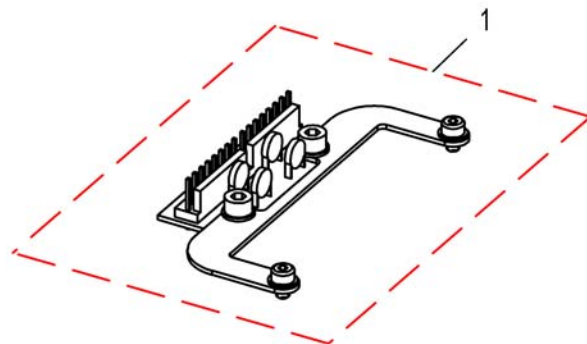

Light board

1528890X.dwg

Pos.	Part number	Description	Valid from → until	Qty
-	SP1524237	Light cable ACS2		1
1	SP1528890	Light board, cpl.		1

ACS Remotes & brackets

Pos.	Part number	Description	Valid from → until	Qty
1	-	REM 24 SD with brackets [1601/1602]		1
2	-	REM A & B with brackets [1638/1639/1643/1644]		1
3	-	REM 550 with brackets [1617/1618]		1
4	-	REM 34 with brackets [1611]		1
5	-	G90A with brackets [1614/1616]		1
6	-	G91S with brackets [1615]		1
7	-	Centre control REM 41 [1607/1608]		1
8	-	Chin Control, small (=> 16/12/31) [1609]		1
9	-	Chin Control - Modulite Seat (15/10/01 =>) [1719]		1
10	-	Dual Control with brackets [1291/1292]		1
11	-	Compact Dual Control with brackets		1
12	-	Intuitive Dual Control (IDC) with brackets [1645]		1