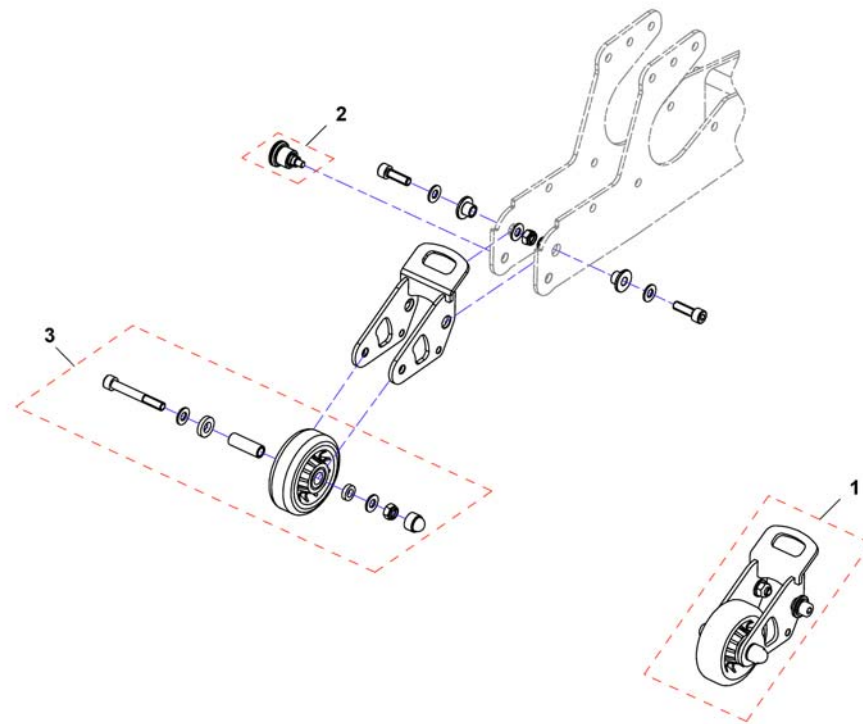

Anti-Tippers for SSD Motors, flip up

1552985X.dwg

Pos.	Part number	Description	Valid from → until	Qty
1	SP1552420	Anti-Tipper, flip up, cpl.		1
2	SP1550631	Mini indexing plunger		1
3	SP1556002	Anti-Tip-Wheel, Ø80		1