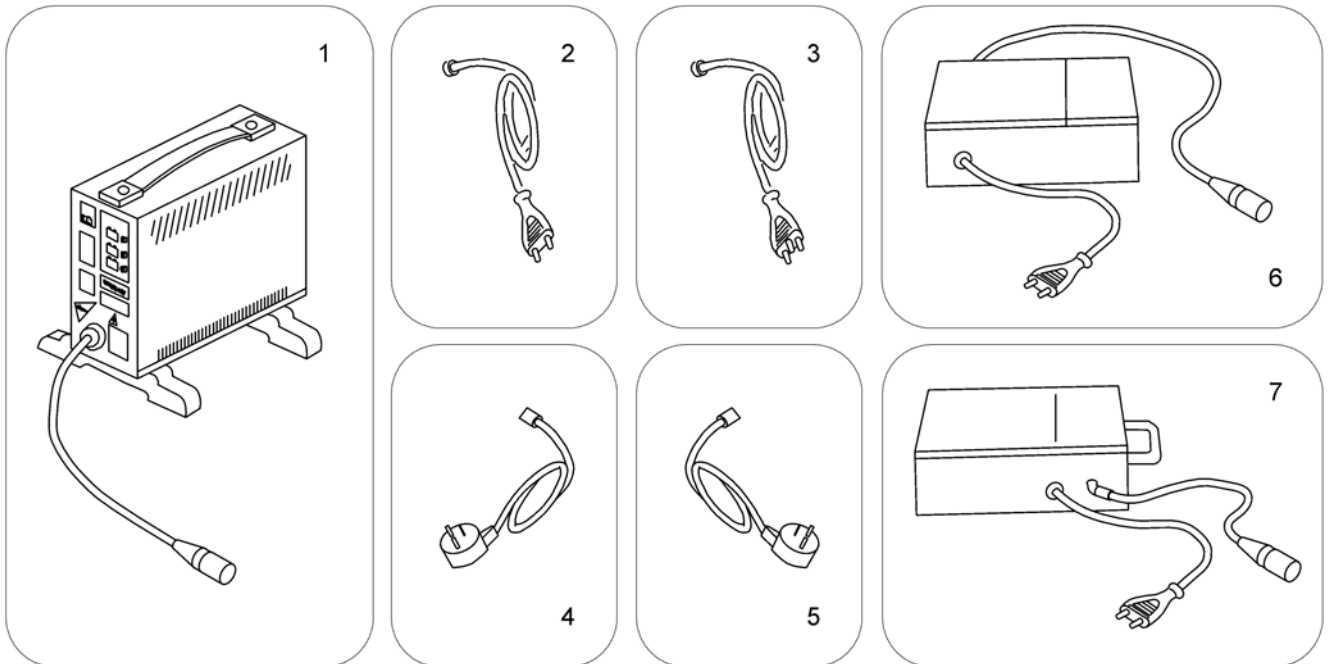

Chargers

1589799.iso

Pos.	Part number	Description	Valid from → until	Qty
1	SPP51981	Charger 8A without Power Cord <i>[1343]</i>		1
2	P21079	Power Cord Continental (Schuko GCB-0401)		1
3	P21080	Charger Cable (UK)		1
4	1443841	Power Cord Swiss (black 6A/250V)		1
5	SP1553849	Power Cord Israel (IEC 320 C13 to SI-32)		1
6	SP1545511	Charger 10A incl. Power Cord Continental <i>[1389]</i>		1
7	5813987	Charger 8A (Protectionclass IP54) incl. Power Cord Continental (Sweden only) <i>[1388]</i>		1