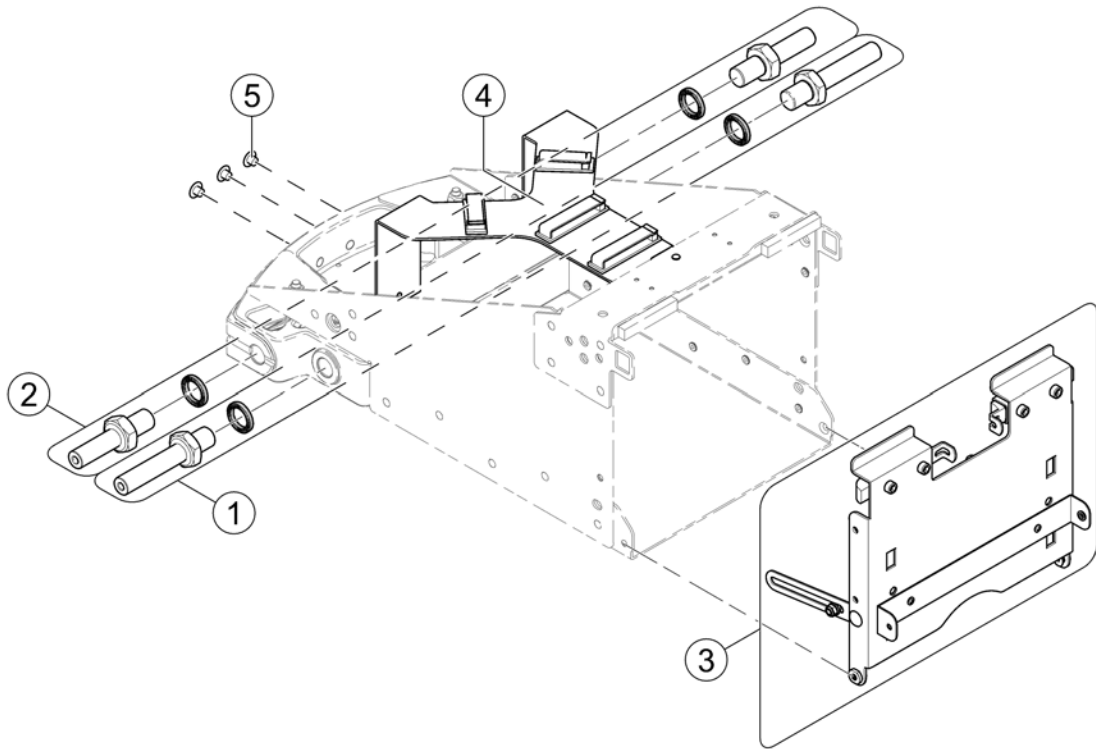

Chassis Fittings (with Ultra Low Maxx Seat)

1602106.kim

Pos.	Part number	Description	Valid from → until	Qty
1	SP1530317	Main Bolt		1
2	SP1540337	Main Bolt (Storm4 X-Plore)		1
3	SP1543040	Battery door		1
4	SP1533336	Cable support, cpl.		1
5	SP1561820	Plug for M8		3