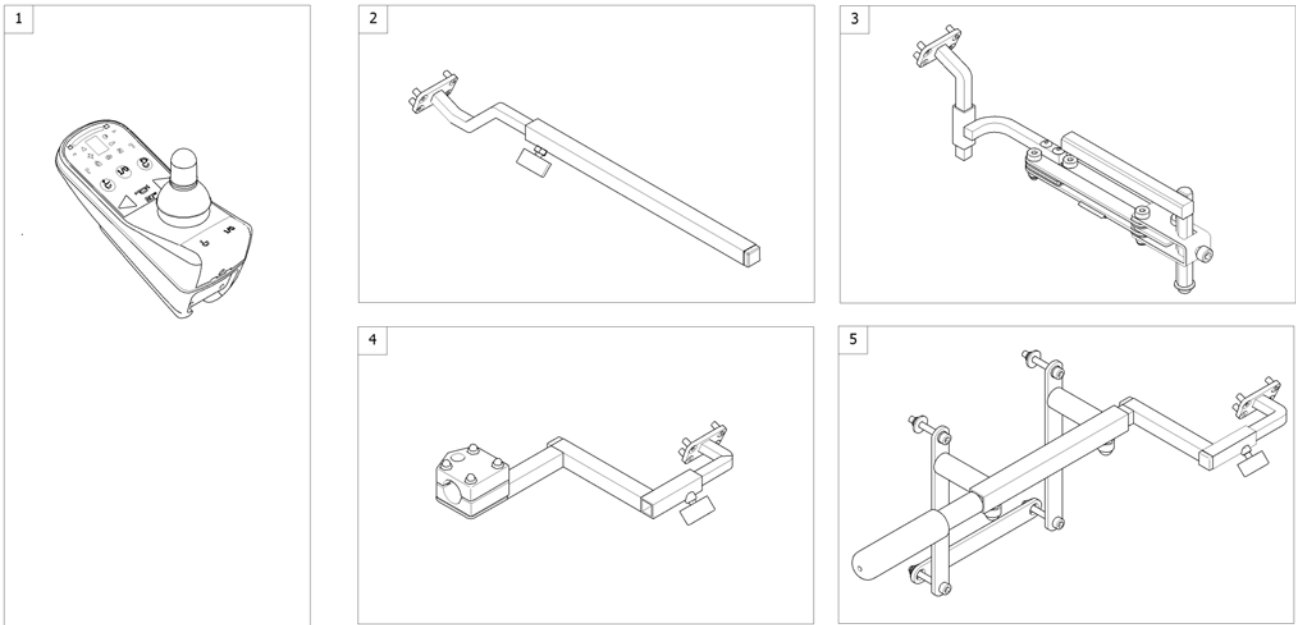

Pos.	Part number	Description	Valid from → until	Qty
1	SP1504720	Remote G90A [1614/1616]		1
2	-	Remote Bracket Standard [1614+1207/1208]		1
3	-	Remote Bracket Swing away & height adjust. [1614+1707/1708]		1
4	-	Remote Bracket Attendant for Standard-/EasyAdapt-Seat [1616+1207/1208]		1
5	-	Remote Bracket Attendant for Recaro-Seat [1616+1207/1208]		1