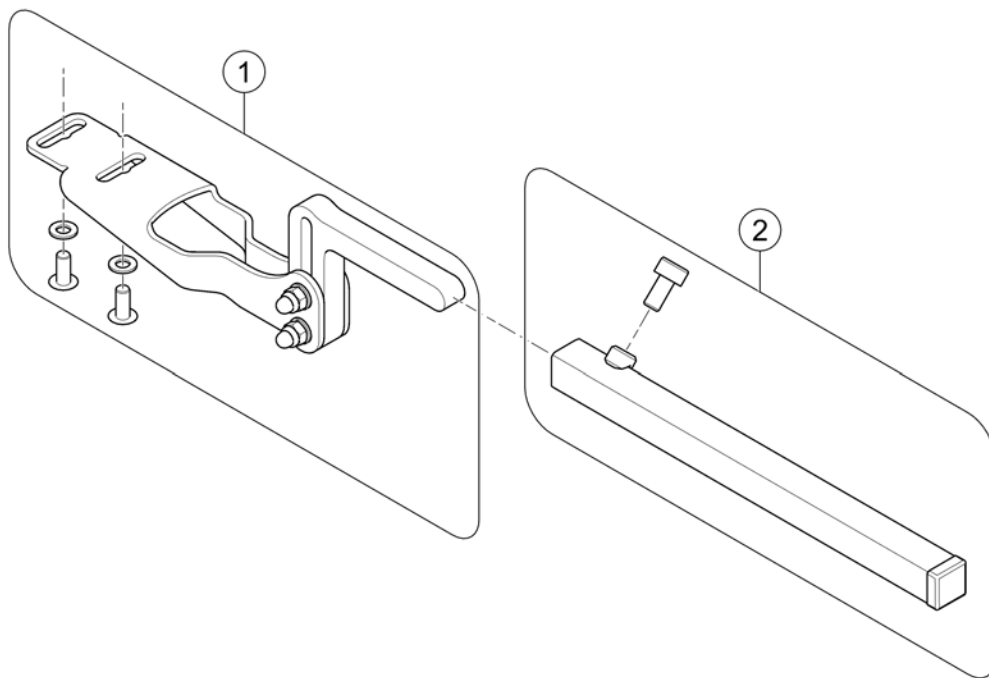

Remote REM216

1605137.iss

Pos.	Part number	Description	Valid from → until	Qty
1	SP1602826	LiNX Remote DLX-REM216 - Drive, Actuators and Lights		1
2	SP1607776	Joystick Knob		1

Remote Bracket, Standard

1605138 iso