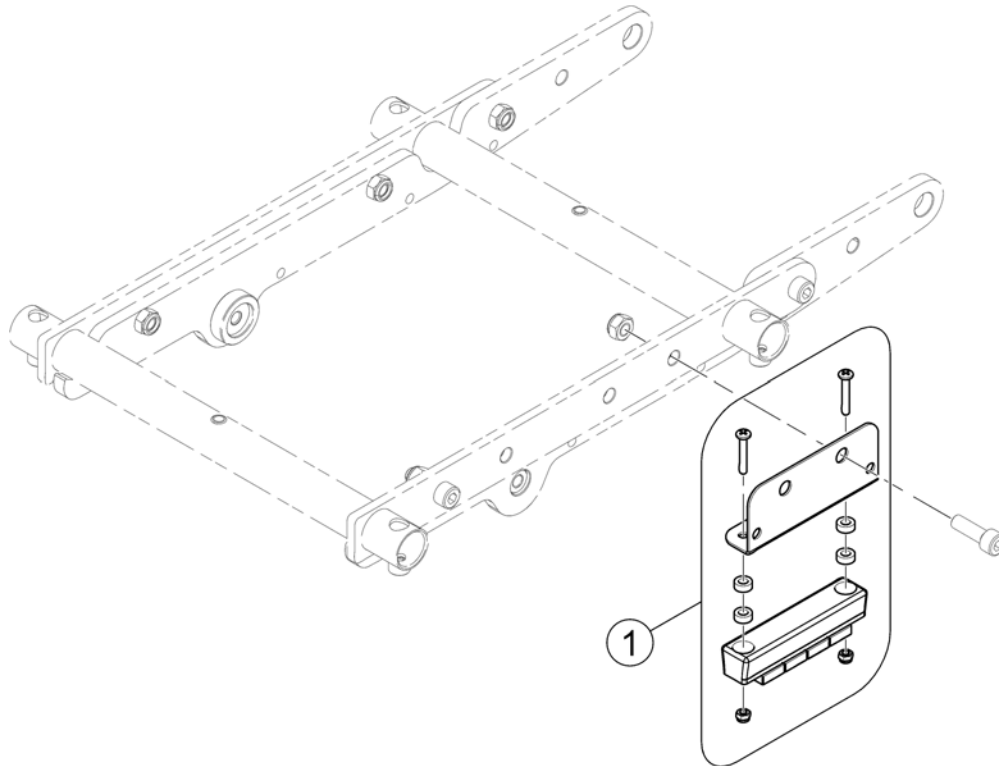

Pos.	Part number	Description	Valid from → until	Qty
1	SP1579547	T-Adapter Modulite GGB2, cpl.		1