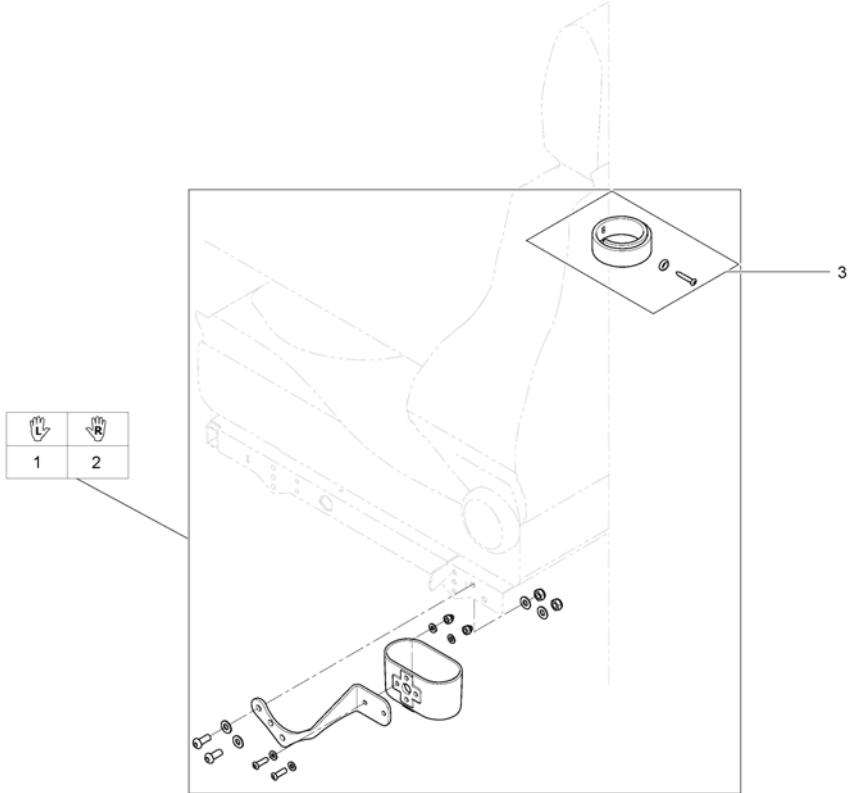

Cane holder (Recaro Seat)

1567145.iso

Pos.	Part number	Description	Valid from → until	Qty
1	SP1529535	Caneholder Recaro cpl		1
2	SP1529256	Caneholder Recaro cpl		1
3	SP1420493	Belt for caneholder		1