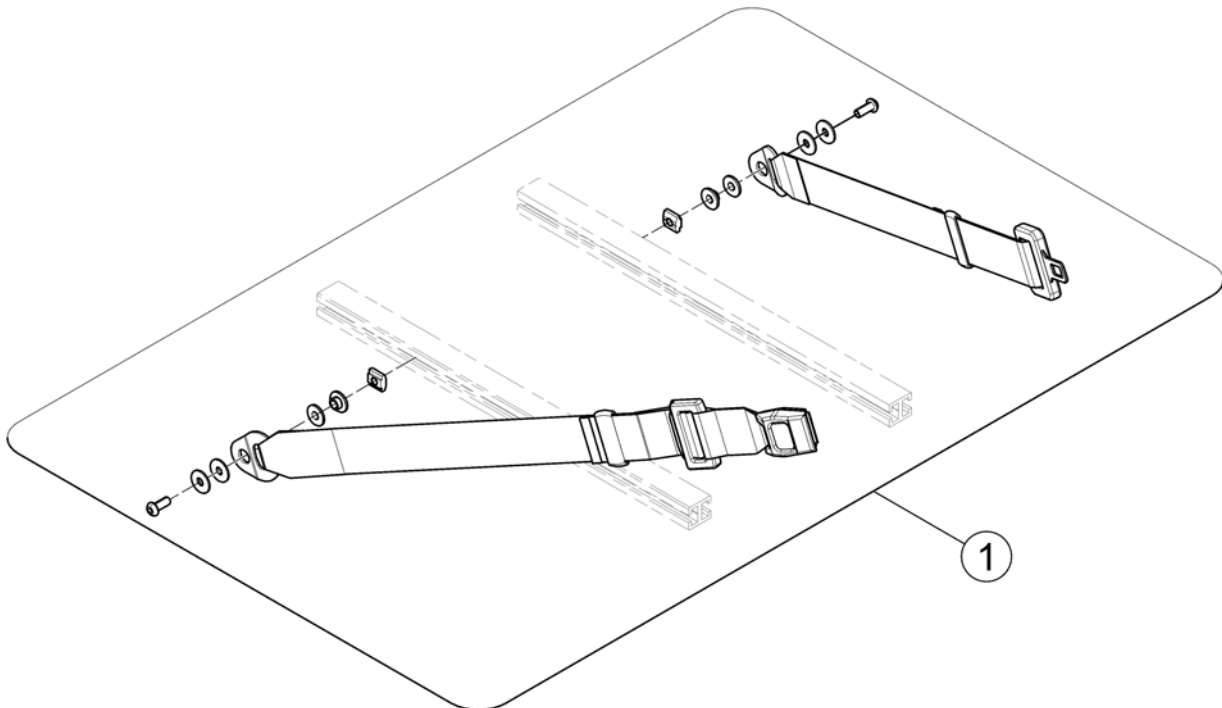

Lap Belt (Ultra Low Maxx)

1588510 iso

Pos.	Part number	Description	Valid from → until	Qty
1	SP1571183	Lap Belt (flexible mounting in side rails), cpl.		1