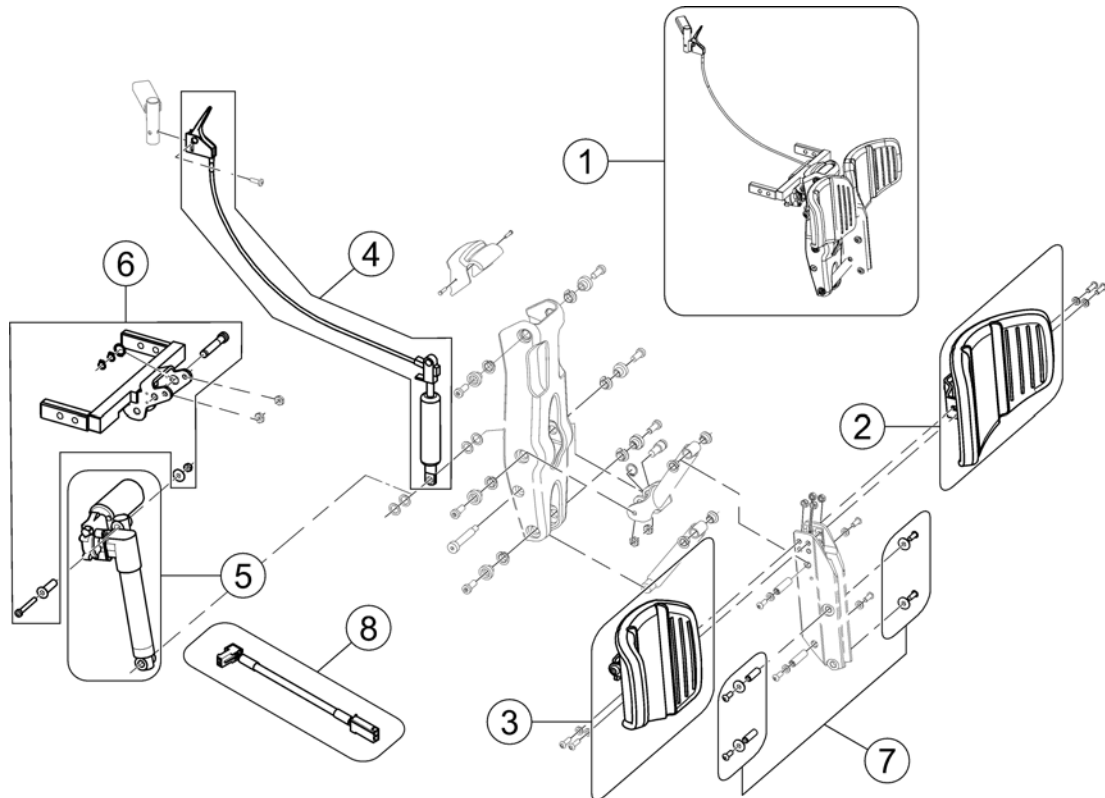

Central Legrest, electric

1583085 iso

Pos.	Part number	Description	Valid from → until	Qty
1	SP1529388	Central Legrest, electric, complete		1
2	1436076	Calf Plate with holder LH		1
3	1440594	Calf Plate with holder RH		1
4	1440593	Gas Pressure Spring		1
5	SP1440600	Actuator el. Central Legrest 90°		1
6	SP1574298	Bracket for el. Central Legrest		1
7	SP1576334	Mounting Hardware Arm 2-E		1
8	SP1579552	Adapter Cable, Centr. Legrest (GGB2)		1