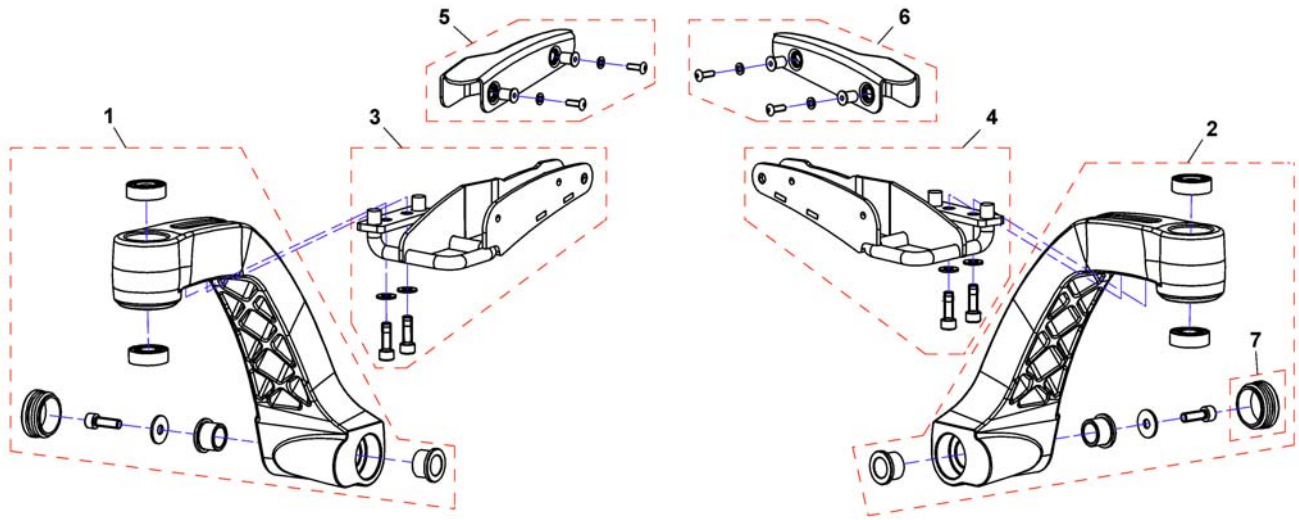

Front swingarm

1534668-00

Pos.	Part number	Description	Valid from → until	Qty
1	SP1527905	Swingarm RH		1
2	SP1527904	Swingarm LH		1

Front Swing Arm Storm4 X-Plore

1537881X.dwg

Pos.	Part number	Description	Valid from → until	Qty
1	SP1540359	Swingarm, Storm4 X-Plore, RH		1
2	SP1540360	Swingarm, Storm4 X-Plore, LH		1
3	SP1540361	Suspension bracket, Storm4 X-Plore, RH		1
4	SP1541357	Suspension bracket, Storm4 X-Plore, LH		1
5	SP1541358	Cover suspension bracket, Storm4 X-Plore, RH		1
6	SP1541359	Cover suspension bracket, Storm4 X-Plore, LH		1
7	SPL01043	Slider		1