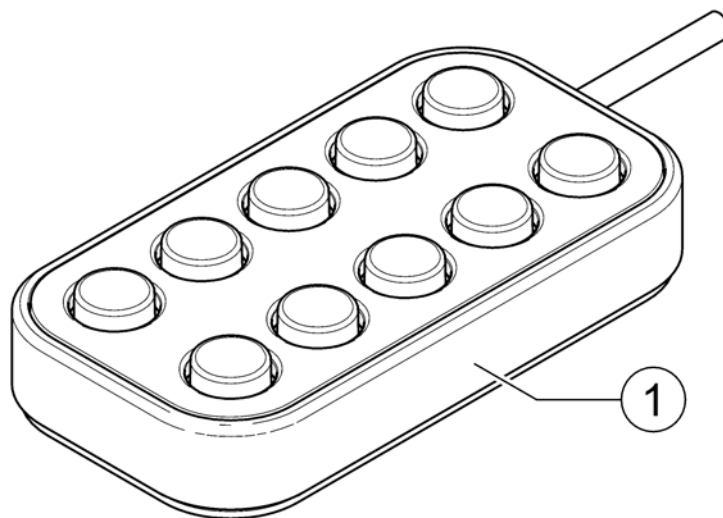

10-way switch

1608110.iso

Pos.	Part number	Description	Valid from → until	Qty
1	SP1602838	LiNX 10-way switch (DLX-SW100)		1