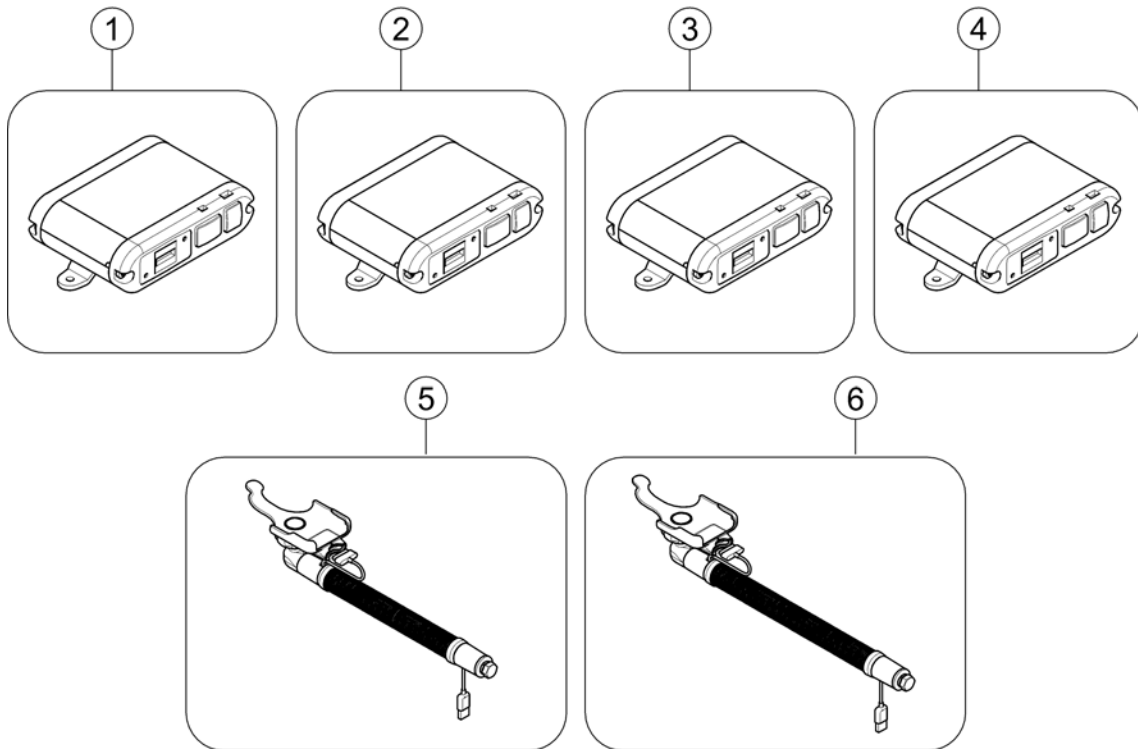

iPortal Modules and Accessories

1603435 iso

Pos.	Part number	Description	Valid from → until	Qty
1	SP1553373	iPortal Bluetooth Module Accessibility [1629]		1
2	SP1570392	iPortal Bluetooth Module Mouse Mover [1624]		1
3	SP1570393	iPortal Bluetooth Module Mouse Mover & Accessibility [1662]		1
4	SP1545530	iPortal Module without Accessibility [1634]		1
5	SP1545531	Gooseneck short for iPod touch & iPhone [1635]		1
6	SP1545532	Gooseneck long for iPod touch & iPhone [1636]		1