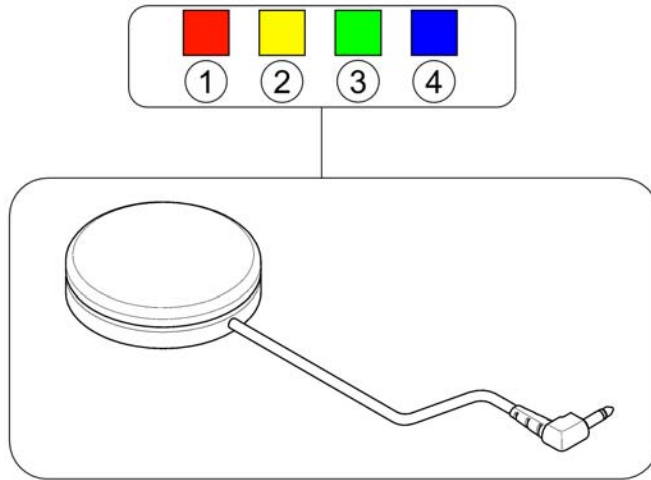

Buddy Button

1603438.ind

Pos.	Part number	Description	Valid from → until	Qty
1	5813964	Buddy Button red <i>[1685]</i>		1
2	P30093	Buddy Button yellow <i>[1686]</i>		1
3	P30092	Buddy Button green <i>[1687]</i>		1
4	P30089	Buddy Button blue <i>[1690]</i>		1