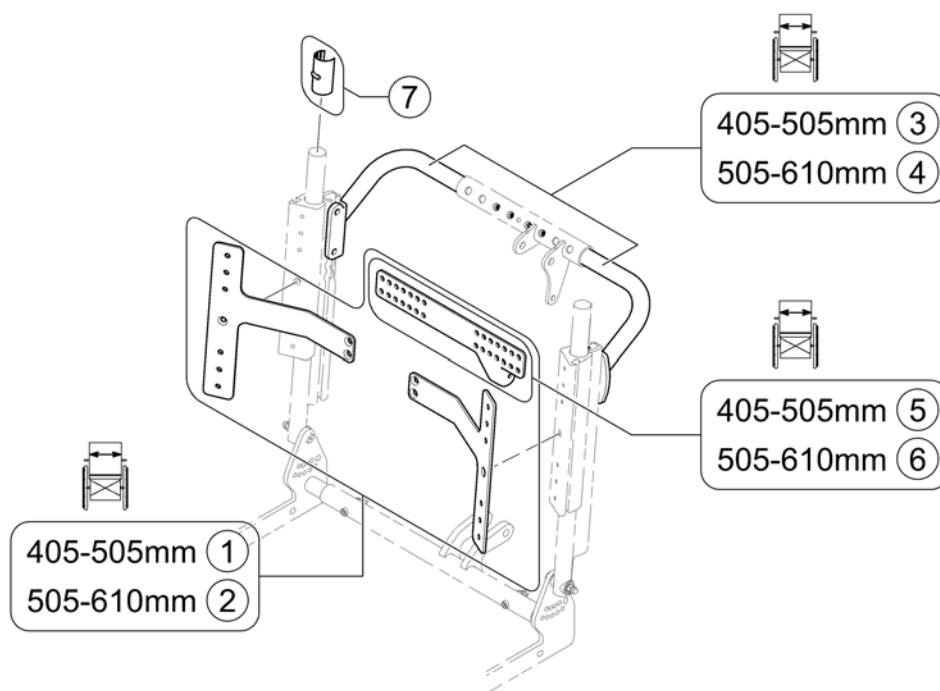

High Back

1588155.kim

High Back

Pos.	Part number	Description	Valid from → until	Qty
1	-	Backrest Hardware		1
2	-	Backrest Cushions		1

Backrest Hardware

158200 Rev

Pos.	Part number	Description	Valid from → until	Qty
1	SPTRC2136	High Back Interface Kit SW 405-505mm (16-20")		1
2	SPTRC2137	High Back Interface Kit SW 505-610mm (19-24")		1
3	SPTRC2188	Push Bars SW 405-505mm (16-20")		1
4	SPTRC2190	Push Bars SW 505-610mm (19-24")		1
5	SPTRX8497	High Back Center Plate SW 405-505mm (16-20")		1
6	SPTRX8655	High Back Center Plate SW 505-610mm (19-24")		1
7	SPTRX7883	Linear Bearing		4