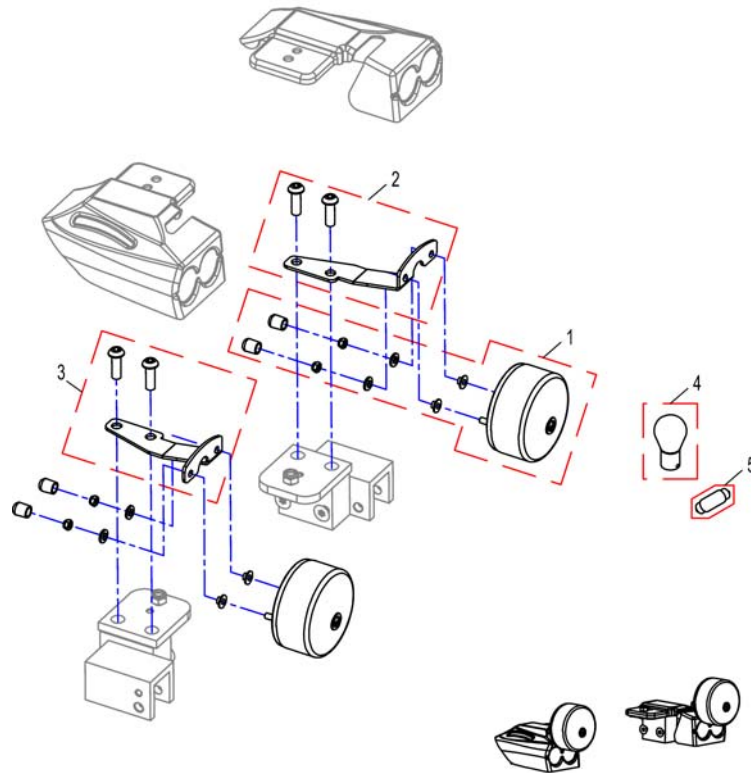

Invacare® Storm4 | Safety Options & Accessories
Rearlight (German homologation)

1528769X.dwg

Pos.	Part number	Description	Valid from → until	Qty
!!!	-	Rear Light Protector Kit		0
1	SP1530572	Rearlight, cpl.		1
2	SP1530574	Lampholder back LH		1
3	SP1530573	Lampholder back RH		1
4	SP1419271	Light Bulb 24V/21W, yellow (Turn Signal front/rear)		1
5	P31191	Light Bulb 24V/5W, white (Rear)		1