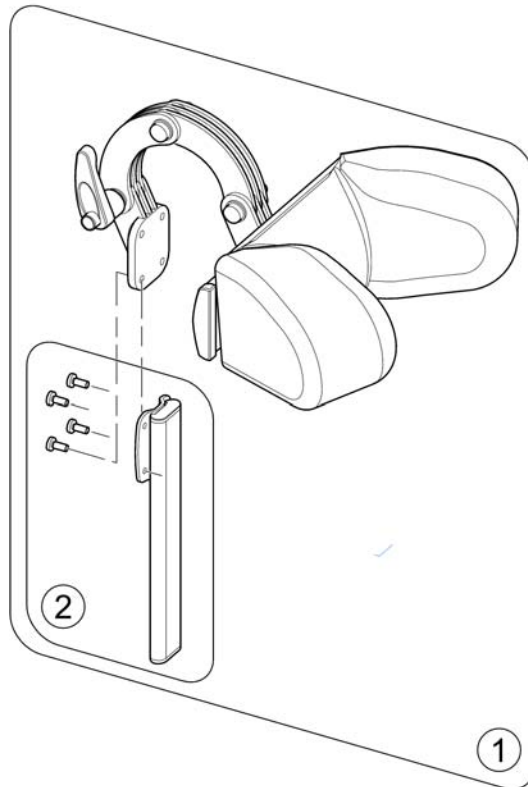

Headrest, sidewise adjustable

1530911X.no

Pos.	Part number	Description	Valid from → until	Qty
1	SP1541657	Headrest, sidewise adjustable, cpl. - for EasyAdapt		1
2	SP1530567	Holder, cpl.		1