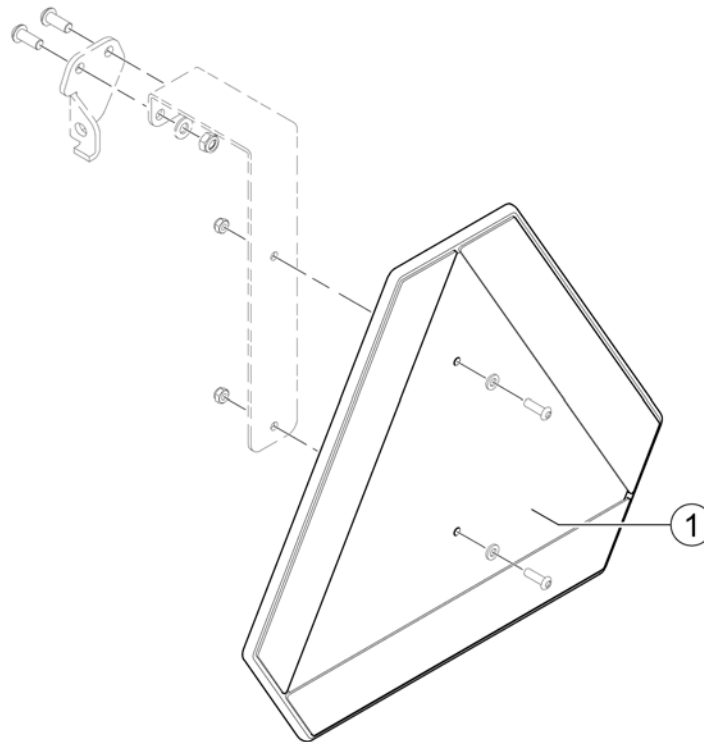

Reflective Sign (Ultra Low Maxx Seat)

1508516.kso

Pos.	Part number	Description	Valid from → until	Qty
2	1430834	Rear Marking Sign ECE-R 69		1
1	1430834	Rear Marking Sign ECE-R 69		1