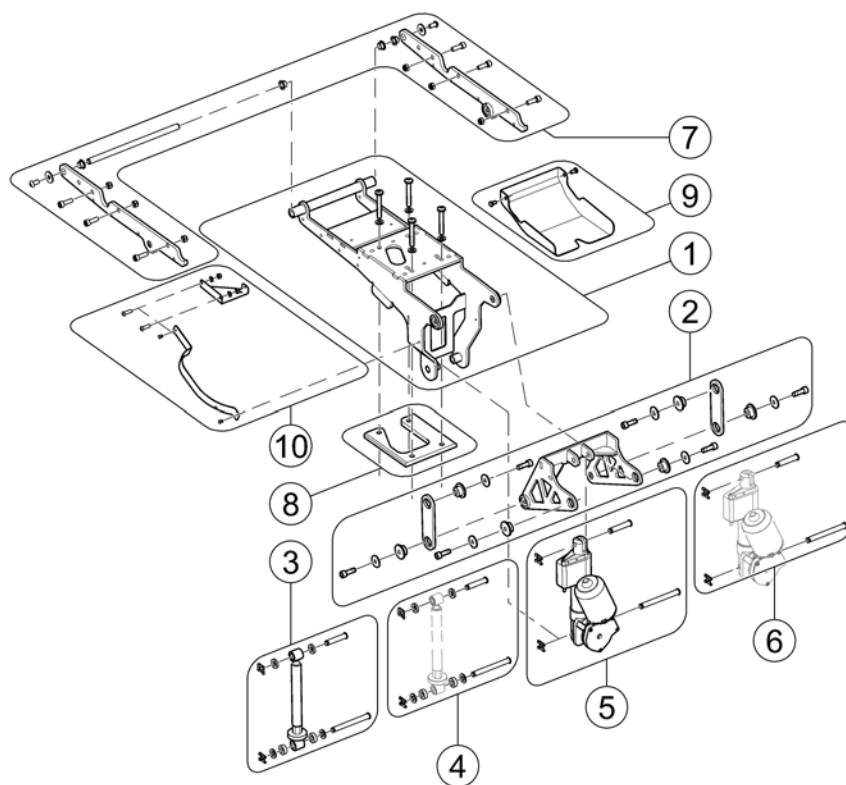

Seat Tilt

1583169.kim

Pos.	Part number	Description	Valid from → until	Qty
1	SP1551991	Tilt carrier [1002][1014]		1
2	SP1559711	Tiltmechanism, cpl. [1002][1014]		1
3	SP1551010	Tilt spindle, cpl. [1002]		1
4	SP1551009	Mounting-Kit		1
5	SP1588045	Tilt Motor Reac 23.3 (incl. Hardware) [1014]		1
6	SP1532481	Mounting-Kit for powered tilt		1
7	SP1573217	Modulite Seat Support [2001]		1
8	SP1580196	Seat Height Adapter GGB2 [2001]+[1290][1275][1483]		1
9	SP1580197	Relais cover, cpl.		1
10	SP1603273	Cable Support Sheets, cpl. [1030][1040]		1