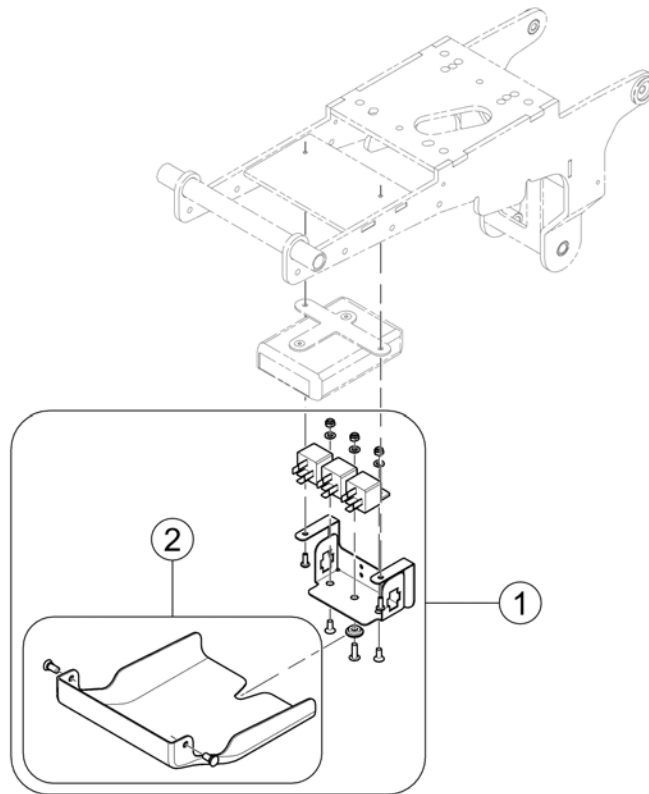

Relais & bracket

1603457.kim

Pos.	Part number	Description	Valid from → until	Qty
1	SP1580133	Relais, bracket & cover, cpl.		1
2	SP1580197	Relais cover, cpl.		1