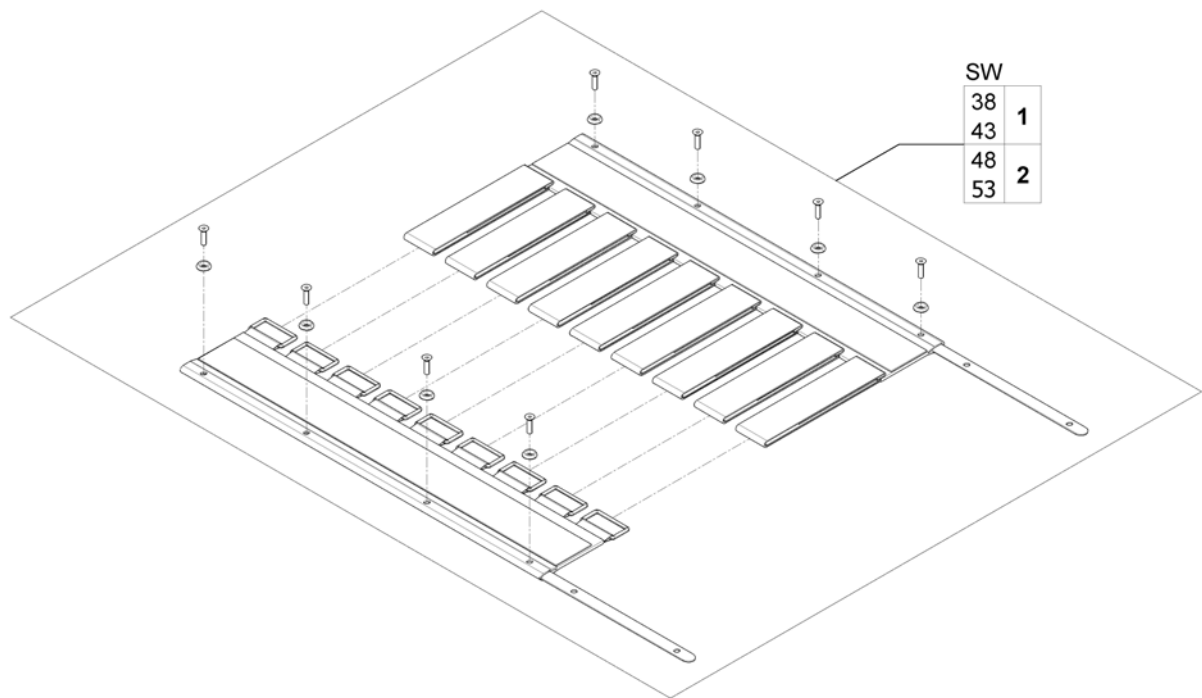

Pos.	Part number	Description	Valid from → until	Qty
1	SP1557877	Sling Seat SW380/430, 510mm		1
2	SP1555911	Sling Seat SW480/530, 510mm		1