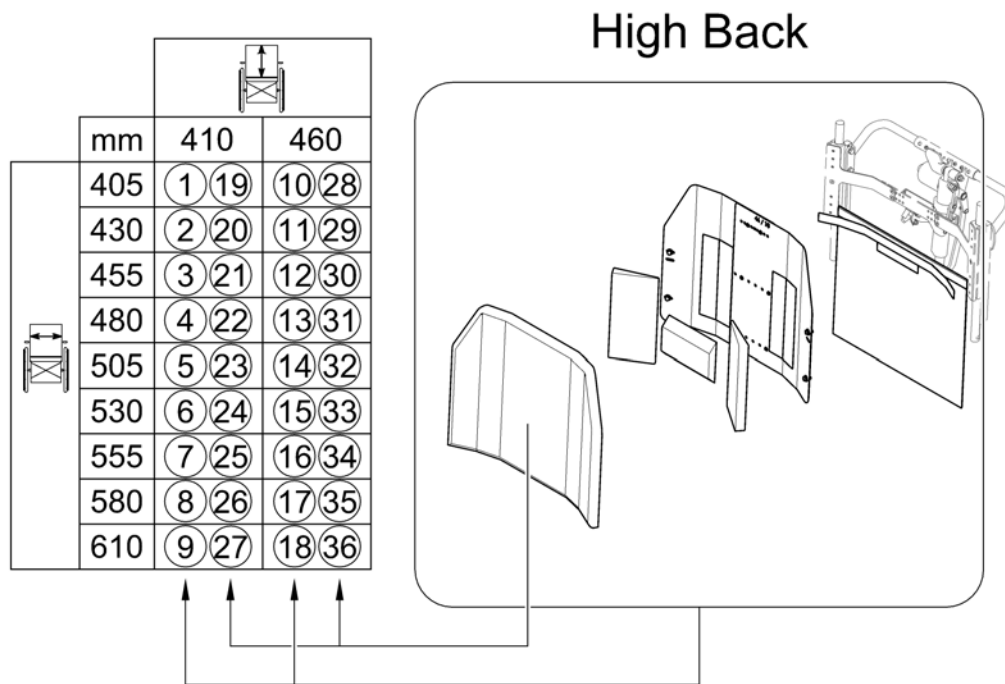

High Back

1588155.kim

High Back

Pos.	Part number	Description	Valid from → until	Qty
1	-	Backrest Hardware		1
2	-	Backrest Cushions		1

Backrest Hardware

158200 Rev

Pos.	Part number	Description	Valid from → until	Qty
1	SPTRC2136	High Back Interface Kit SW 405-505mm (16-20")		1
2	SPTRC2137	High Back Interface Kit SW 505-610mm (19-24")		1
3	SPTRC2188	Push Bars SW 405-505mm (16-20")		1
4	SPTRC2190	Push Bars SW 505-610mm (19-24")		1
5	SPTRX8497	High Back Center Plate SW 405-505mm (16-20")		1
6	SPTRX8655	High Back Center Plate SW 505-610mm (19-24")		1
7	SPTRX7883	Linear Bearing		4