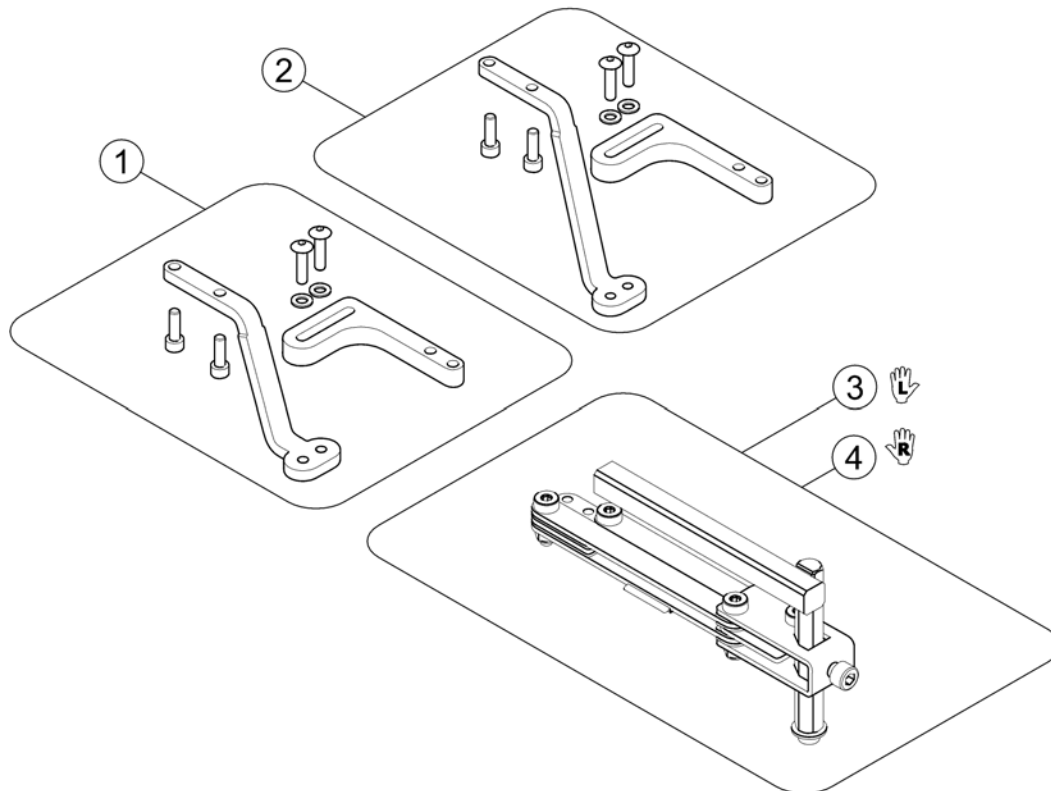

Remote Bracket Swing away & height adjust. - ULM and Soft Armpad on Modulite

1588514.iso

Pos.	Part number	Description	Valid from → until	Qty
1	SP1587329	Remote bracket swingaway REM 24SD/A/B/550		1
2	SP1587695	Remote bracket MACES swingaway - REM 24SD/A/B/550		1
3	SP1496249	Remote bracket, height adjustable & swing away, LH		1
4	SP1496248	Remote bracket, height adjustable & swing away, RH		1