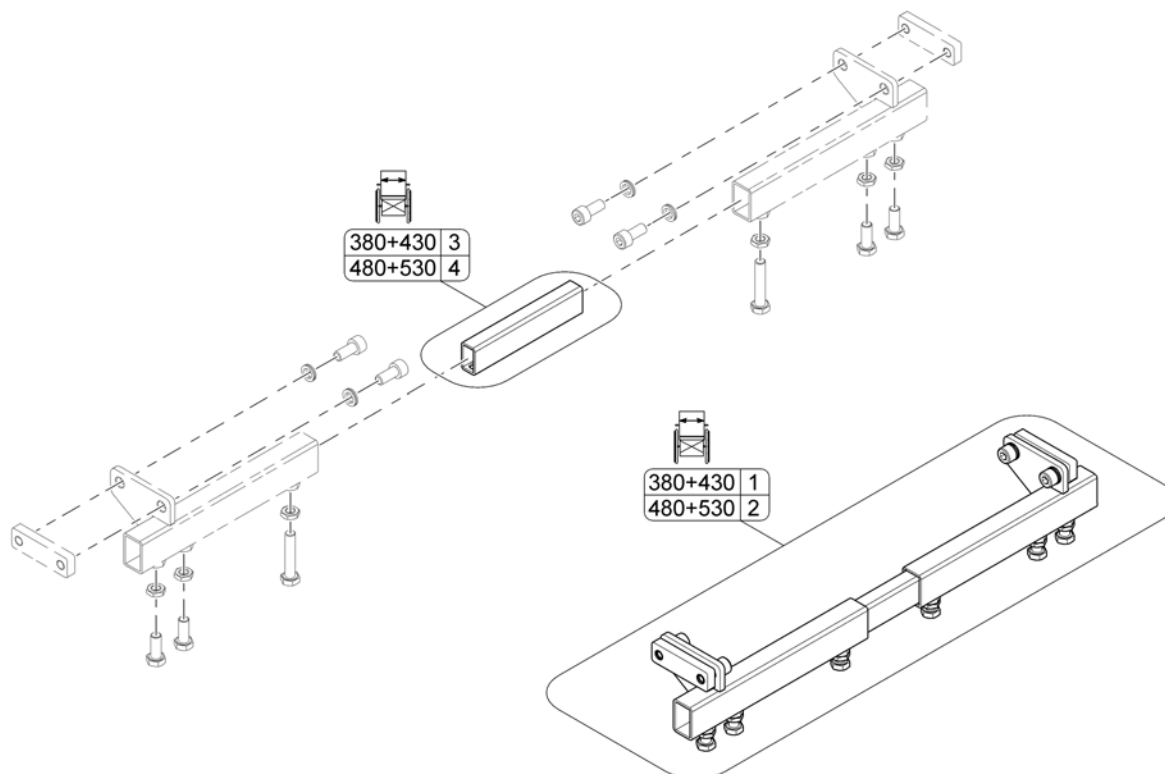

Pos.	Part number	Description	Valid from → until	Qty
1	SP1572199	Seat Plate 510mm, cpl.		1

Telescopic Seat Frame and Sling Seat

1574270.00

Pos.	Part number	Description	Valid from → until	Qty
1	-	Telescopic Seat Frame		1
2	-	Armrest bracket		1
3	-	Legrest Support		1
4	-	Sling Seat		1

Telescopic Seat Frame

1571950.iss

Pos.	Part number	Description	Valid from → until	Qty
1	SP1572978	Seatframe 510mm, cpl., pre set up to SW 43cm		1
2	SP1582217	Seatframe 545mm, cpl., pre set up to SW 43cm		1
3	SP1571810	Sealing strap with plugs		1
4	SP1571811	Groove stone with mounting parts		1
5	SP1555400	Adjustment Tube		1
6	SP1588443	Seat Rails 510mm (2pcs kit)		1
7	SP1588444	Seat Rails 545mm (2pcs kit)		1