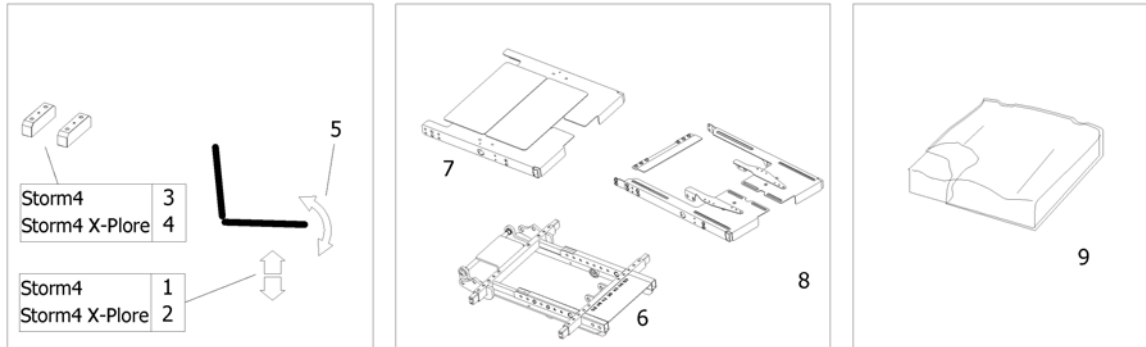

Invacare® Storm4 | Seat
EasyAdapt Seat

1573129.iss

Pos.	Part number	Description	Valid from → until	Qty
1	-	Seat column / -raiser Storm4 <i>[1025/1026/1030/1040]</i>		1
2	-	Seat column / -raiser Storm4 X-Plore <i>[1025/1026/1030/1040]</i>		1
3	-	Seat Height Adapter Storm4 <i>[1040]</i>		1
4	-	Seat Height Adapter Storm4 X-Plore <i>[1040]</i>		1
5	-	Seat Tilt <i>[1002][1014]</i>		1
6	-	Seat Frame		1
7	-	Seat Plate		1
8	-	Adapter Kit for Universal Seat <i>[1064]</i>		1
9	-	Seat Cushion		1