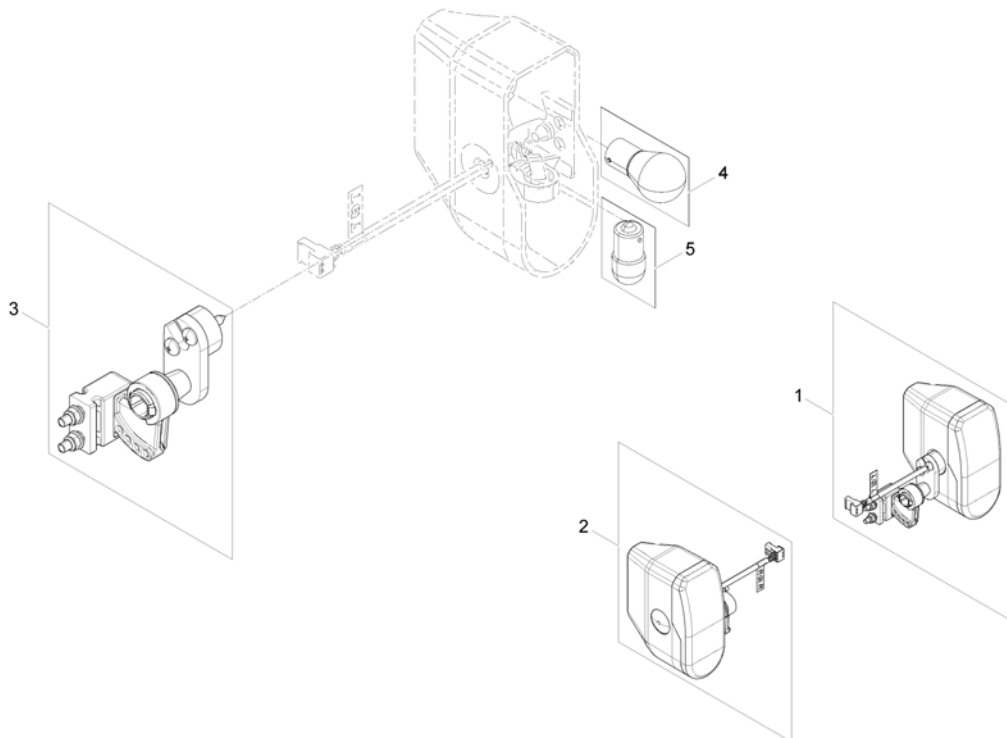

Pos.	Part number	Description	Valid from → until	Qty
1	SP1528319	Frontlight, complete with bracket, LH (Germany)		1
1	SP1528547	Frontlight, without bracket, LH (Germany) <i>not shown</i>		1
2	SP1528320	Frontlight, complete with bracket, RH (Germany)		1
2	SP1528548	Frontlight, without bracket, RH (Germany) <i>not shown</i>		1
3	SP1530571	Frontlight bracket, LH, cpl.		1
3	SP1530570	Frontlight bracket, RH, cpl.		1
4	SP1419271	Light Bulb 24V/21W, yellow (Turn Signal front/rear)		1
5	SPP31108	Light Bulb 24V/10W (BA15s), white (Front)		1