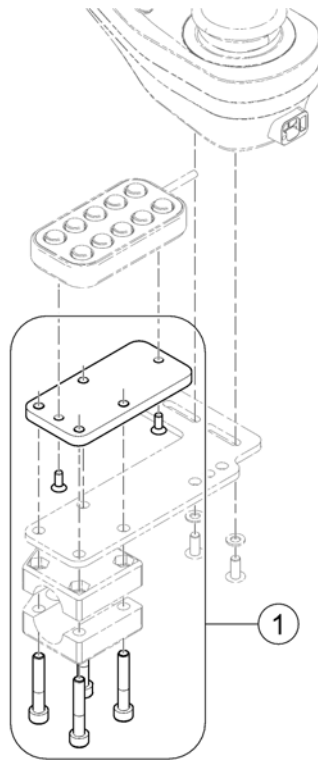

Bracket, rear

1608165.00

Pos.	Part number	Description	Valid from → until	Qty
1	SP1606389	Bracket 10-way switch - rear		1