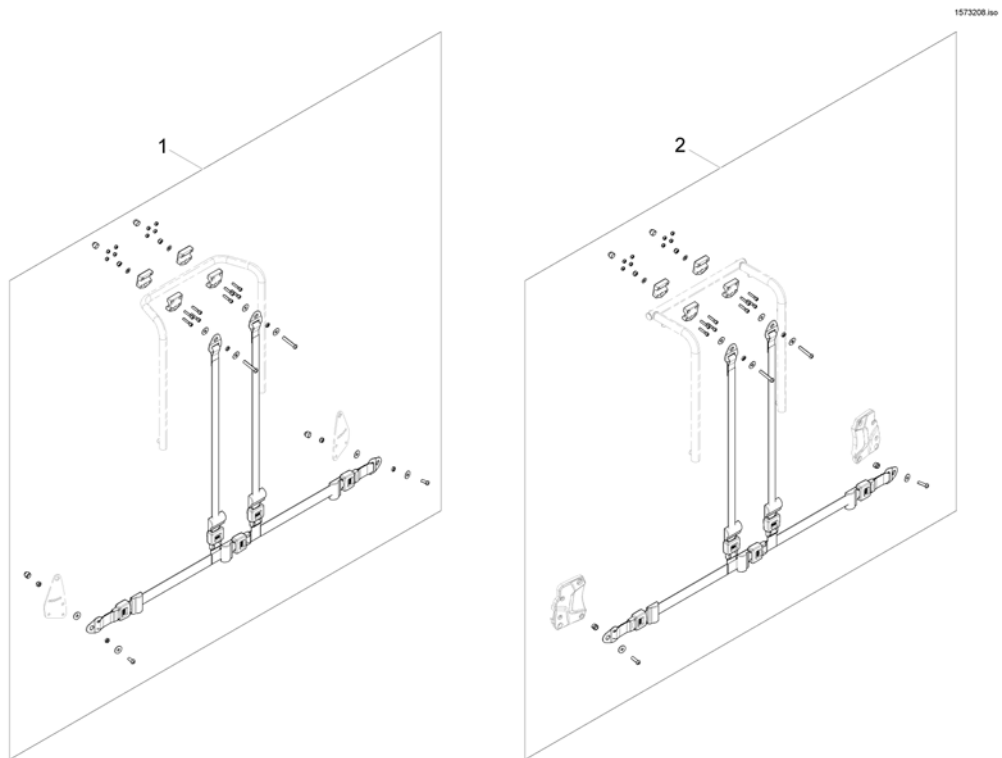

H-Belts (Modulite Seat)

Pos.	Part number	Description	Valid from → until	Qty
1	SP1570385	H-Belt for Backrest Frame		1
2	SP1570380	H-Belt for Back Posts		1