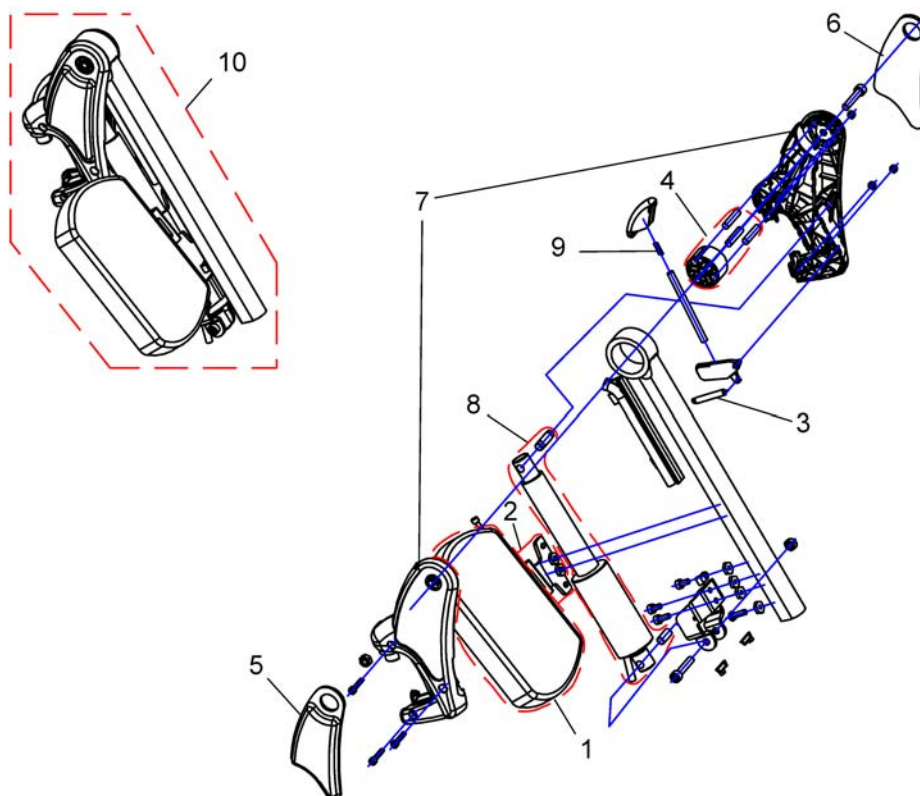

Hanger Vari ADE/ADP electric (07/2005 =>)

1449407X.dwg

Pos.	Part number	Description	Valid from → until	Qty
1	6301333	Legrest calf pad		1
2	SP1450447	Calf Pad Holder Left Turnable, cpl.		1
2	SP1450446	Calf Pad Holder Right Turnable, cpl.		1
3	SPZ173178	PULL SPRING		1
4	SPZ174134	SLIDING BUSHING		1
5	SP1450448	Knee Upholstery RH		1
6	SP1450410	Knee Upholstery LH		1
7	SP1449293	Ad-Cover cpl.		1
8	SPZ151006	Actuator with circuit board, preassembled		1
9	SPN12196	COMPRESSION SPRING L0=16, 4 D=0, 5 DA=5, 5		1
10	SP1449408	Hanger ADP RH cpl.		1
10	SP1449407	Hanger ADP LH cpl.		1