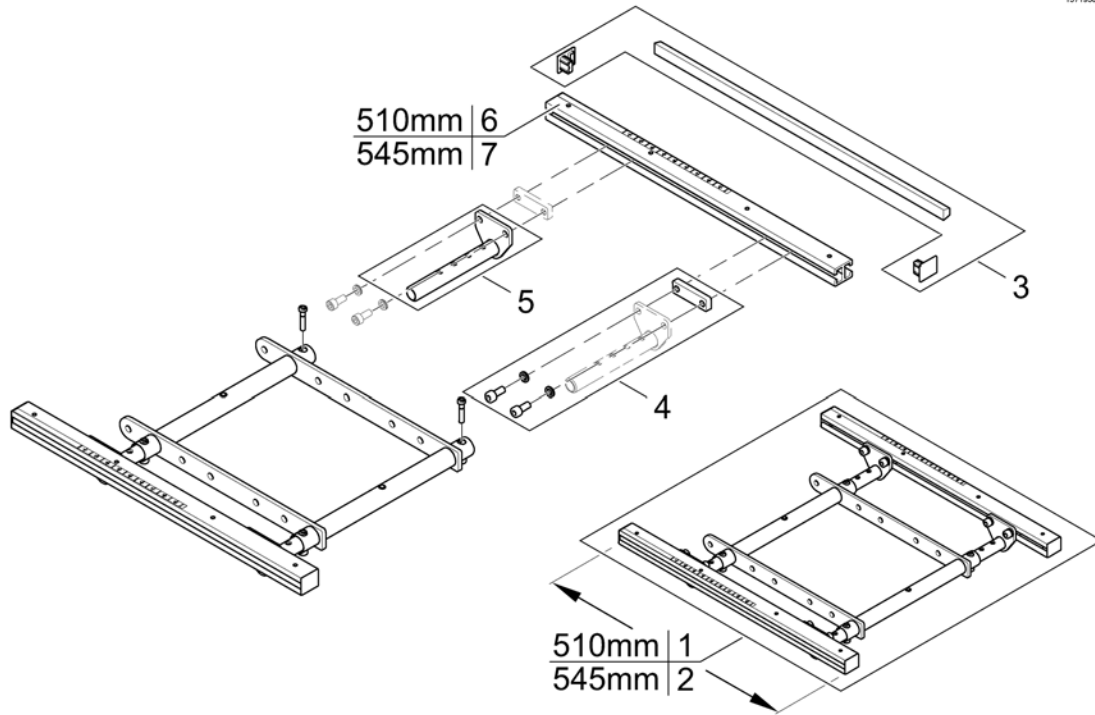

Telescopic Seat Frame

1571950.iss

Pos.	Part number	Description	Valid from → until	Qty
1	SP1572978	Seatframe 510mm, cpl., pre set up to SW 43cm		1
2	SP1582217	Seatframe 545mm, cpl., pre set up to SW 43cm		1
3	SP1571810	Sealing strap with plugs		1
4	SP1571811	Groove stone with mounting parts		1
5	SP1555400	Adjustment Tube		1
6	SP1588443	Seat Rails 510mm (2pcs kit)		1
7	SP1588444	Seat Rails 545mm (2pcs kit)		1