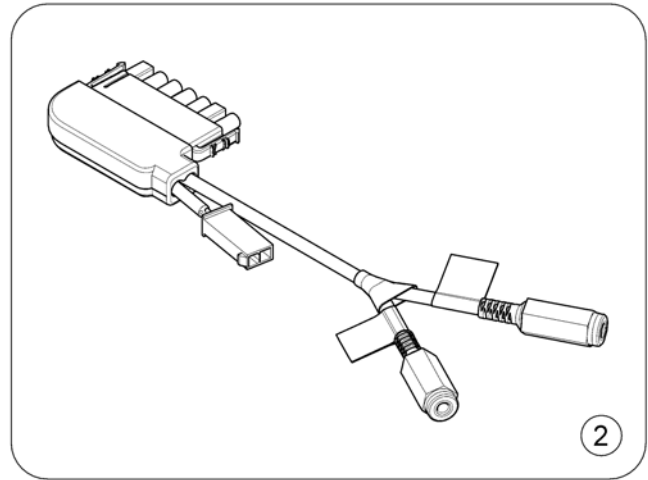

Components

1608154-00

Pos.	Part number	Description	Valid from → until	Qty
1	-	Accessory cables		1
2	-	10-way switch & brackets		1
3	-	Buddy Button		1
4	-	Piko Button		1

Accessory cables

1608109-00

Pos.	Part number	Description	Valid from → until	Qty
1	SP1637339	Accessory cable LiNX (w/o lifter)		1
2	SP1608269	Accessory cable LiNX (with lifter)		1