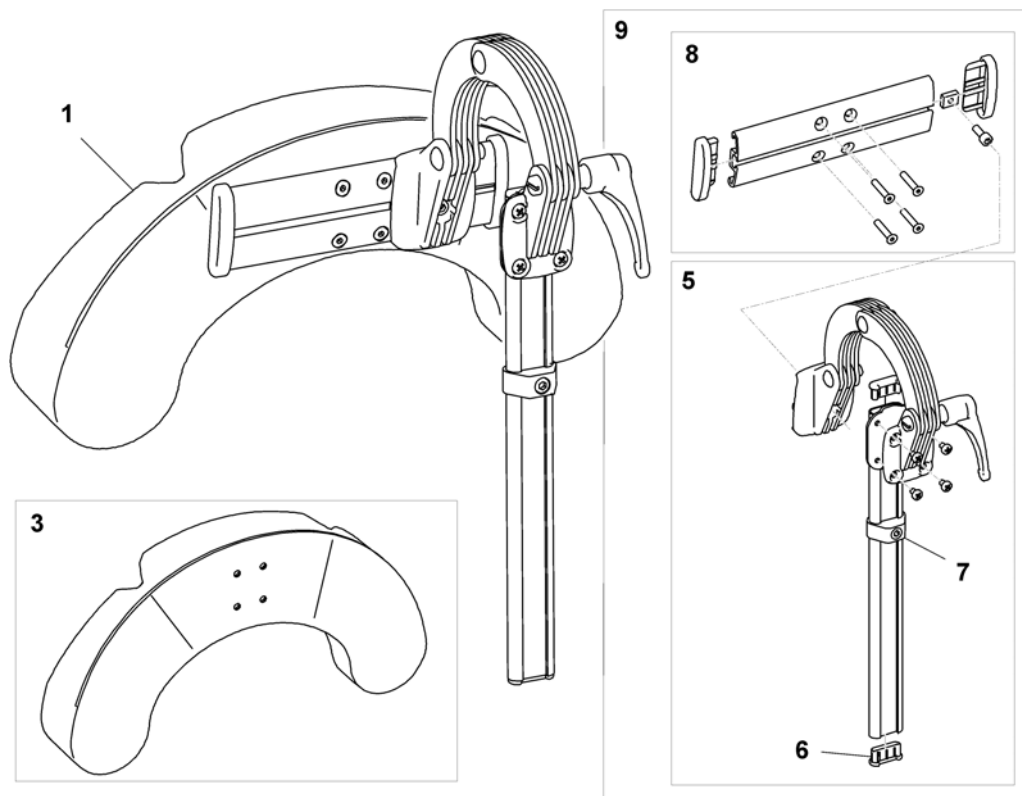

Headrest with cheek support

Pos.	Part number	Description	Valid from → until	Qty
1	1446560	HEAD/CHEEK SUPP. TR26 CPL. SIDEWISE ADJUSTABLE		1
1	SP1541658	Head/cheek support TR26 cpl. sidwise adjustable EasyAdapt		1
3	1444304	Cushion, cheek support		1
5	SP1529572	Headrest holder for EasyAdapt		1
6	5716497	Plug IPO "special"		1
7	SP1448661	stop neck and headrest		1
8	1445838	Rail head support		1
9	1485538	Headrest fixation kit		1