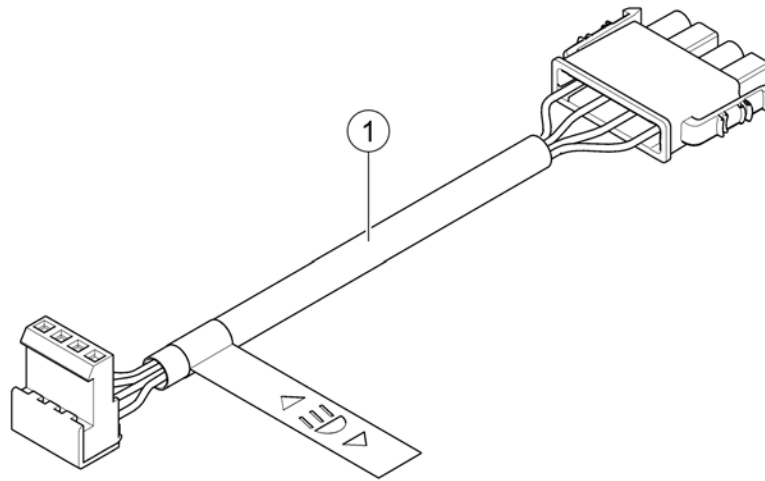

Light Cable

160623 iso

Pos.	Part number	Description	Valid from → until	Qty
1	SP1603336	LiNX Light cable		1