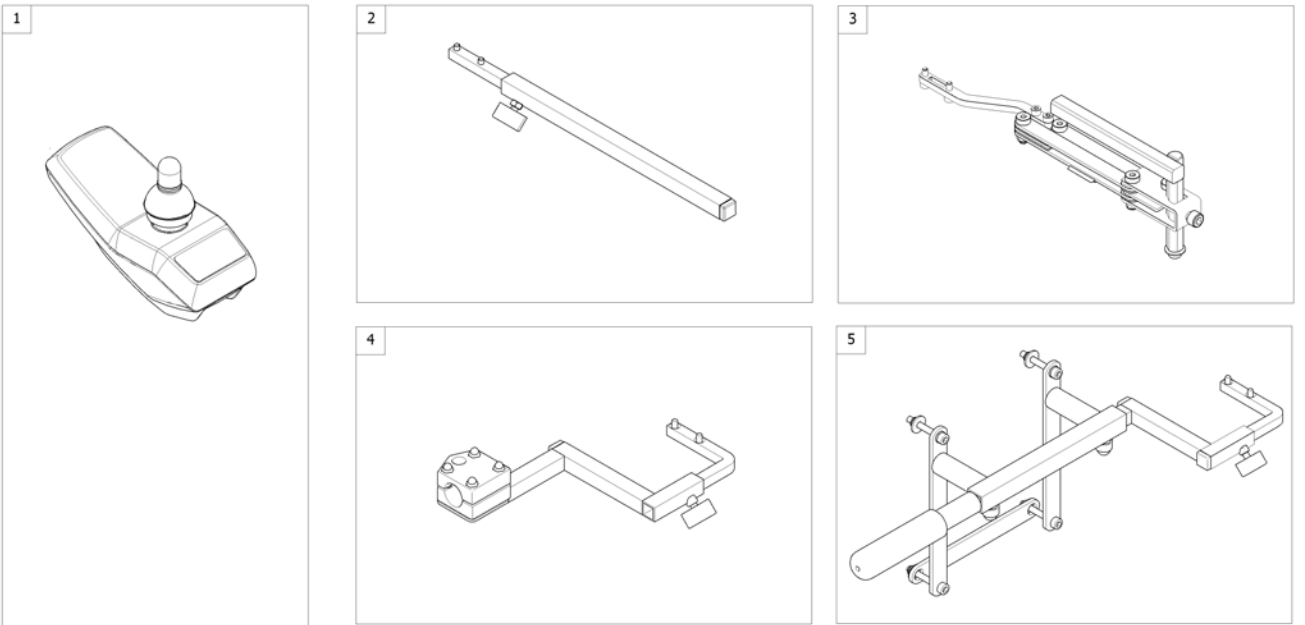

REM 24 SD with brackets

1563648 no

Pos.	Part number	Description	Valid from → until	Qty
1	-	Remote REM 24SD <i>[1601/1602]</i>		0
2	-	Remote Bracket Standard <i>[1601+1207/1208]</i>		1
3	-	Remote Bracket Swing away & height adjust. <i>[1601+1707/1708]</i>		1
4	-	Remote Bracket Attendant for Standard-/EasyAdapt-Seat <i>[1602+1207/1208]</i>		1
5	-	Remote Bracket Attendant for Recaro-Seat <i>[1602+1207/1208]</i>		1