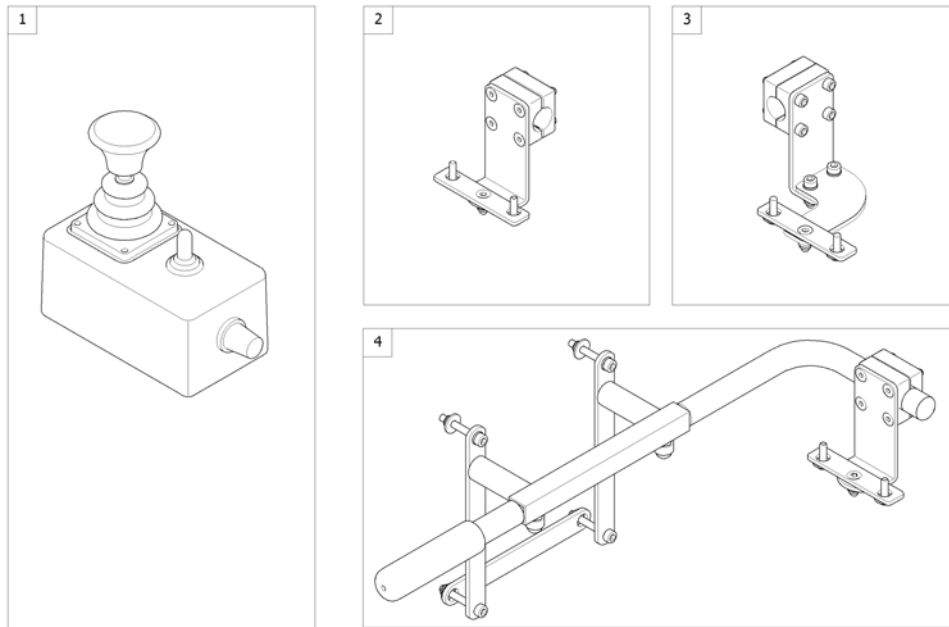

Dual Control with brackets

1564180 00

Pos.	Part number	Description	Valid from → until	Qty
1	6001425	ACS dual control [1291/1292]		1
2	-	Remote Bracket Dual Control for Standard-/EasyAdapt-Seat [1291/1292]		1
3	-	Remote Bracket Dual Control for Modulite Seat		1
4	-	Remote Bracket Dual Control for Recaro Seat [1291/1292]		1