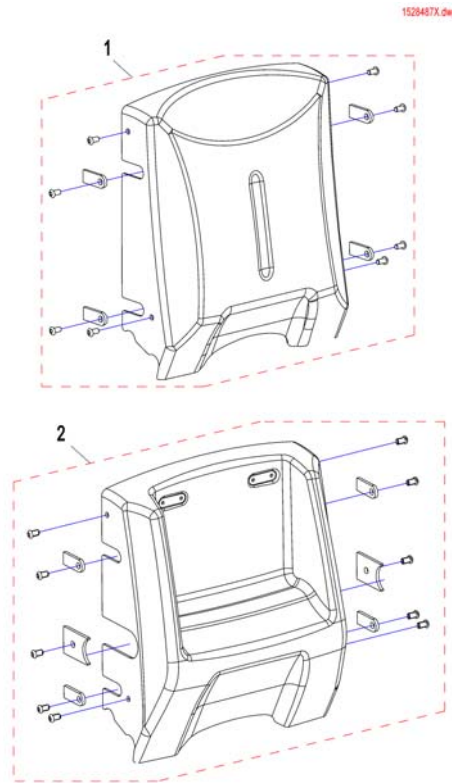

Backrestcover for EasyAdapt

Pos.	Part number	Description	Valid from → until	Qty
1	SP1528487	Backrestcover for EasyAdpt		1
2	SP1537706	Backrestcover EasyAdapt for following armrest		1