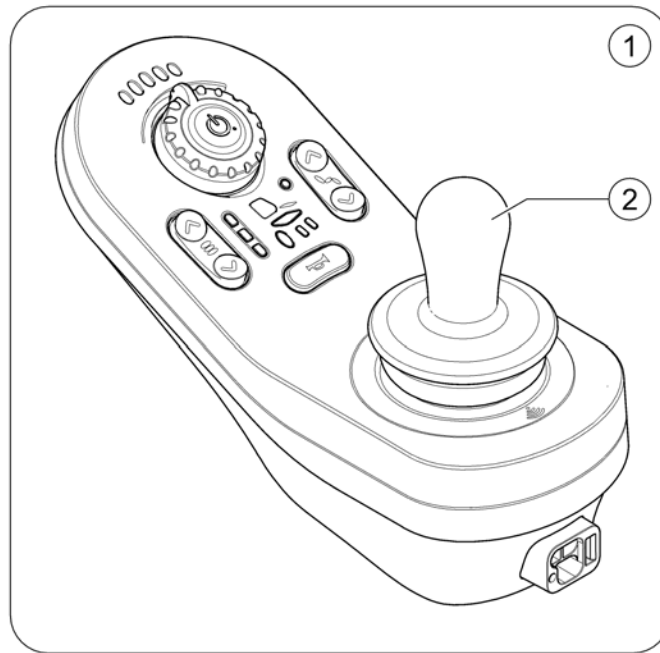

Remote REM110

1605135 iso

Pos.	Part number	Description	Valid from → until	Qty
1	SP1602806	LiNX Remote DLX-REM110 - Drive Only		1
2	SP1607776	Joystick Knob		1

Remote REM211

1605136 iso

Pos.	Part number	Description	Valid from → until	Qty
1	SP1602825	LiNX Remote DLX-REM211 - Drive and Actuators		1
2	SP1607776	Joystick Knob		1