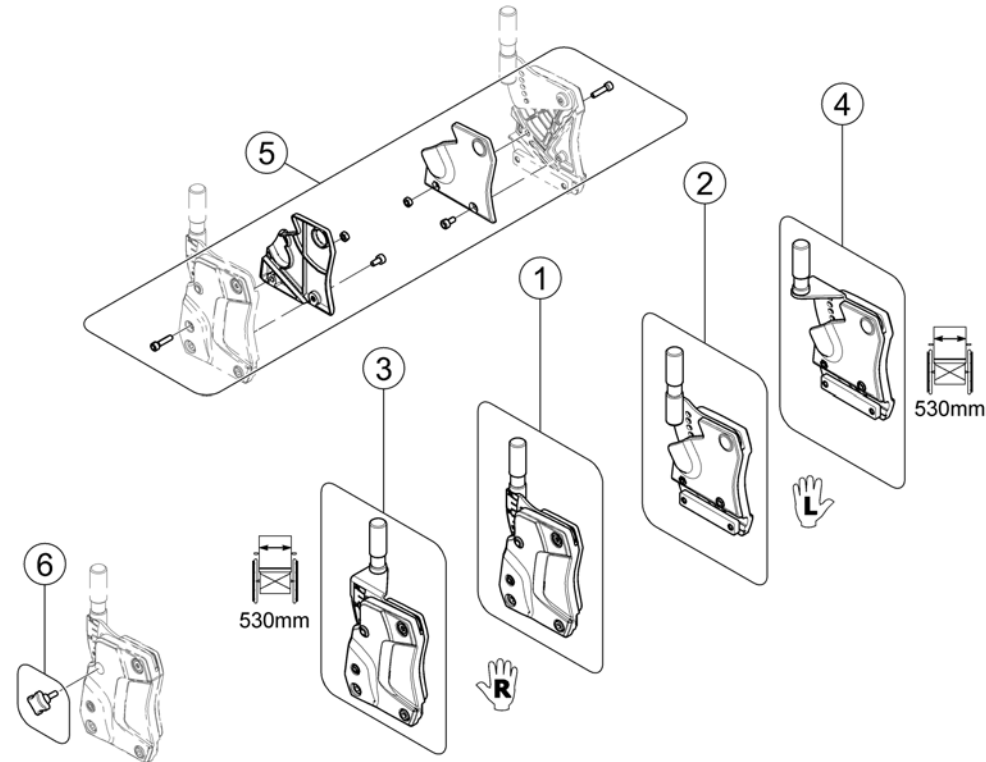

Backrest Frame

1571831.00

Pos.	Part number	Description	Valid from → until	Qty
1	SP1567810	Backrest Frame		1
2	0021-70002	Indexable lever 63mm M8x16		1

Sling Back, tension adjustable

1571829.000

Pos.	Part number	Description	Valid from → until	Qty
1	SP1567529	Sling Back, tension adjustable & Upholstery, BW 380mm / BH 480mm, cpl.		1
2	SP1567465	Sling Back, tension adjustable & upholstery, BW 430mm / BH 480mm, cpl.		1
3	SP1567530	Sling Back, tension adjustable & upholstery, BW 480mm / BH 480mm, cpl.		1
4	SP1567531	Sling Back, tension adjustable & upholstery, BW 530mm / BH 480mm, cpl.		1
5	SP1567627	Sling Back, tension adjustable & upholstery, BW 380mm / BH 540mm, cpl.		1
6	SP1567746	Sling Back, tension adjustable & upholstery, BW 430mm / BH 540mm, cpl.		1
7	SP1567747	Sling Back, tension adjustable & upholstery, BW 480mm / BH 540mm, cpl.		1
8	SP1567748	Sling Back, tension adjustable & upholstery, BW 530mm / BH 540mm, cpl.		1
9	SP1563563	Backrest upholstery		1
10	SP1563653	Backrest upholstery		1
11	SP1563654	Backrest upholstery		1
12	SP1563655	Backrest upholstery		1
13	SP1571492	Sling back		1
14	SP1571493	Sling back		1
15	SP1571494	Sling back		1
16	SP1571510	Sling back		1