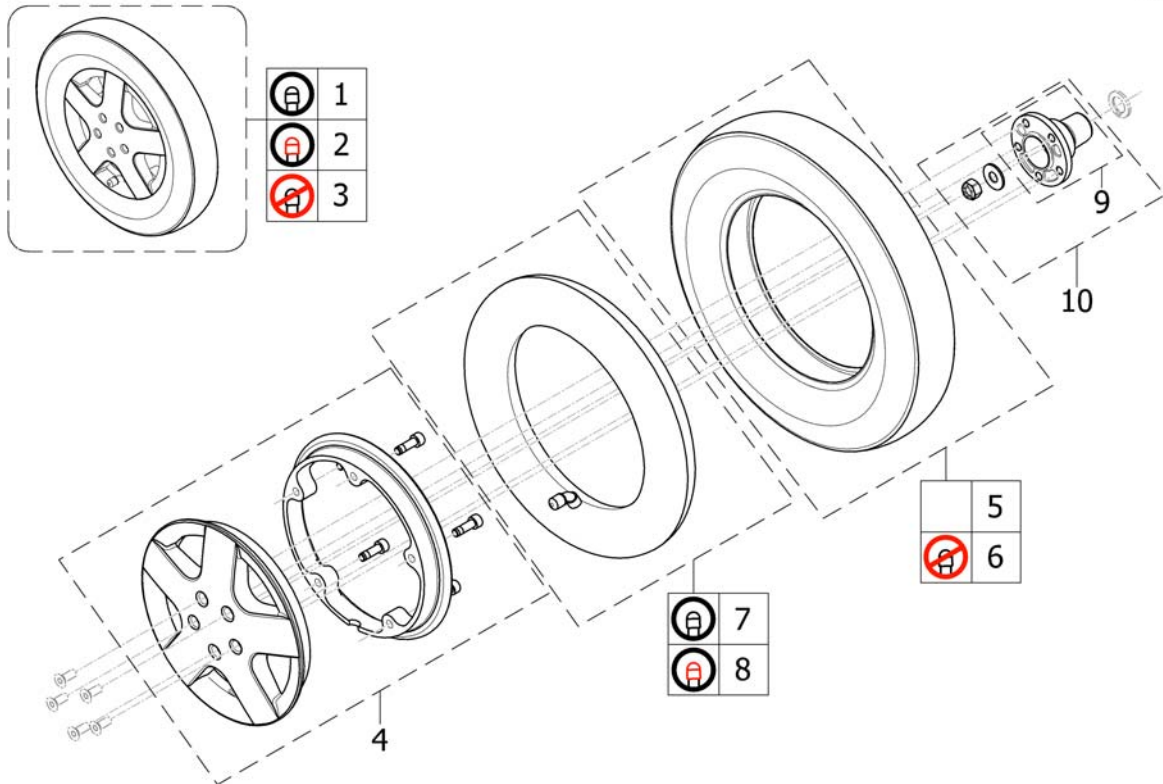

Drive Wheel 14" (3.00 - 8)

Pos.	Part number	Description	Valid from → until	Qty
1	SP1532414	Wheel 14 x 3.00" pneumatic, silver, complete		1
2	SP1532415	Wheel 14 x 3.00" puncture protected, silver, complete		1
3	SP1532416	Wheel 14 x 3.00" puncture proof, silver, complete		1
4	SP1541373	Rim Kit, complete		1
-	SP1522975	Bolt (5/16-18 x 7/8")		5
5	SP1522940	Tyre 14, pneumatic (3.00-8)		1
6	SP1141342	Tyre 14", puncture proof (3.00-8)		1
7	SP1039651	Tube 14"		1
8	SP1541374	Tube 14" puncture protected		1
9	SP1163728	Wheel hub 5-hole <i>05.01.2011 => - Replaces SP1536413</i>	2011-01-05 →	1
10	SP1536413	Wheelhub Kit, complete <i>=>05.01.2011 - Replaced by SP1163728</i>	→ 2011-01-04	1