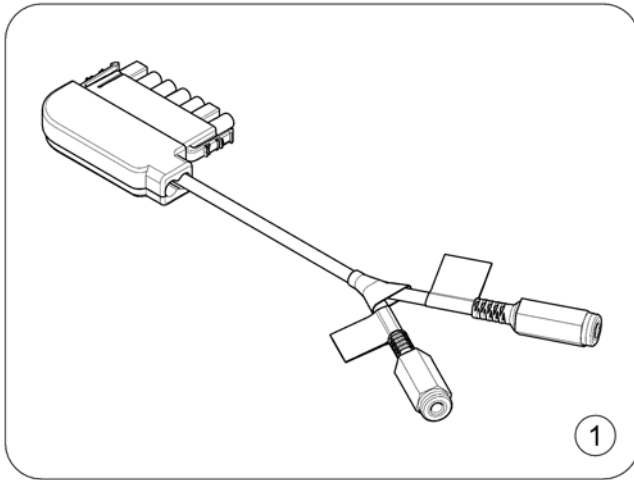

Components

1608154-00

Pos.	Part number	Description	Valid from → until	Qty
1	-	Accessory cables		1
2	-	10-way switch & brackets		1
3	-	Buddy Button		1
4	-	Piko Button		1

Accessory cables

1608109-00

Pos.	Part number	Description	Valid from → until	Qty
1	SP1637339	Accessory cable LiNX (w/o lifter)		1
2	SP1608269	Accessory cable LiNX (with lifter)		1