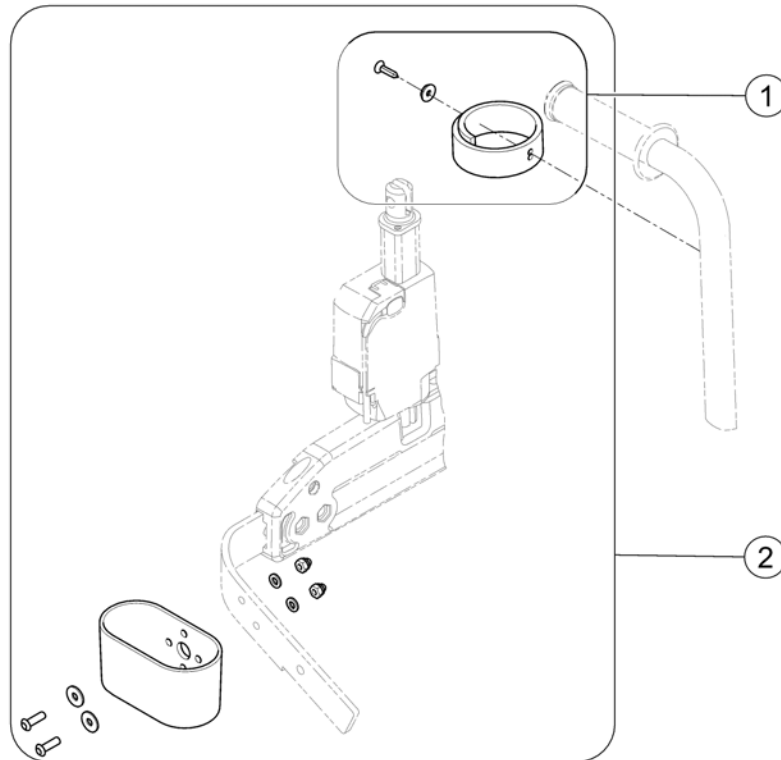

Cane holder (Modulite: back posts pow recliner)

1571837.jpg

Pos.	Part number	Description	Valid from → until	Qty
1	SP1570382	Cane holder, powered backrest		1
2	SP1420493	Belt for caneholder		1