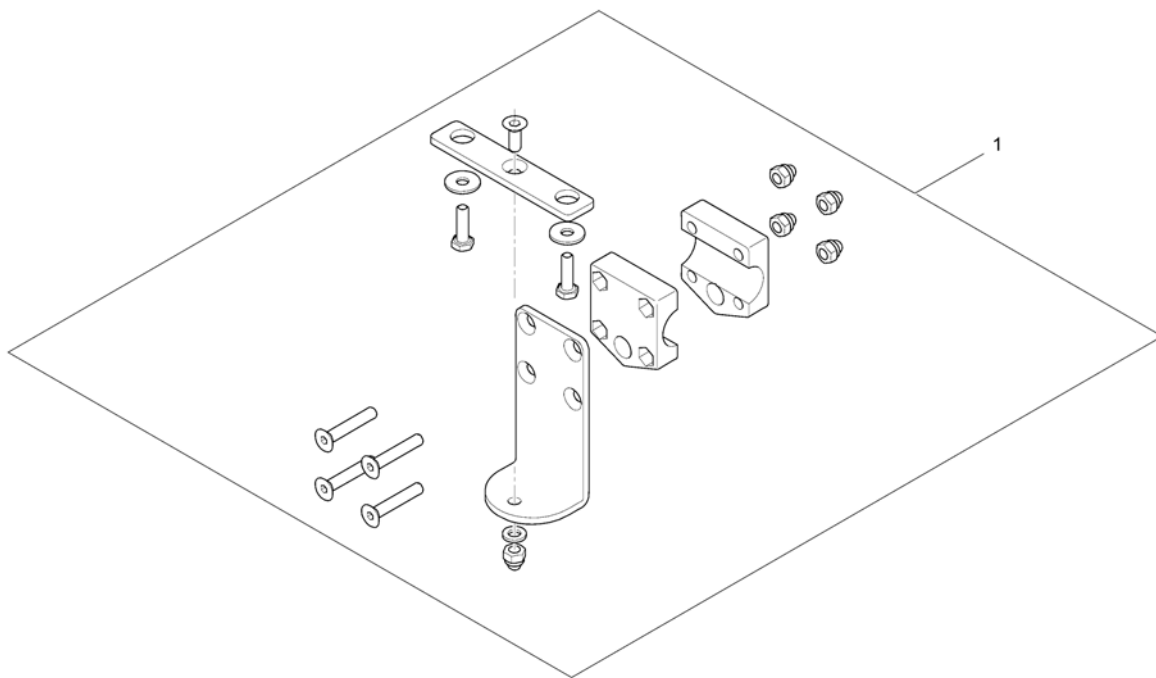

Remote Bracket Dual Control for Standard-/EasyAdapt-Seat

1560885.iso

Pos.	Part number	Description	Valid from → until	Qty
1	SP1422818	Remote Bracket Dual Control		1