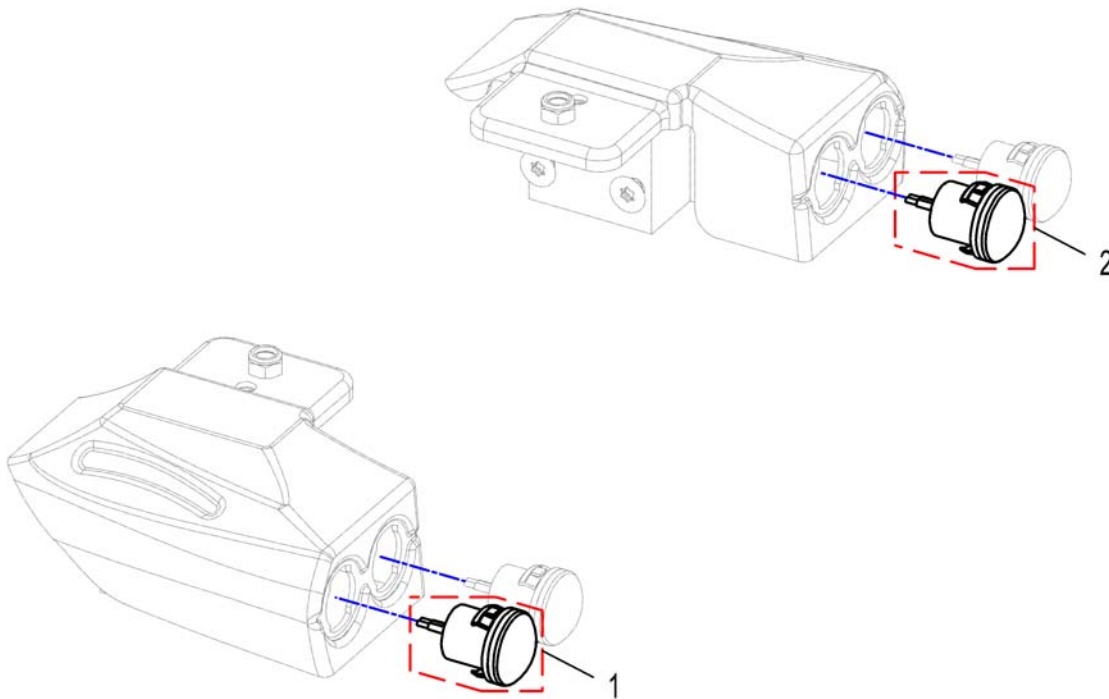

LED-Rearlight

15Z914/X.DWG

Pos.	Part number	Description	Valid from → until	Qty
-	SP1529712	Rear light LED-Cable		1
1	SP1530287	Turn indicator		1
2	SP1530288	Rear light		1