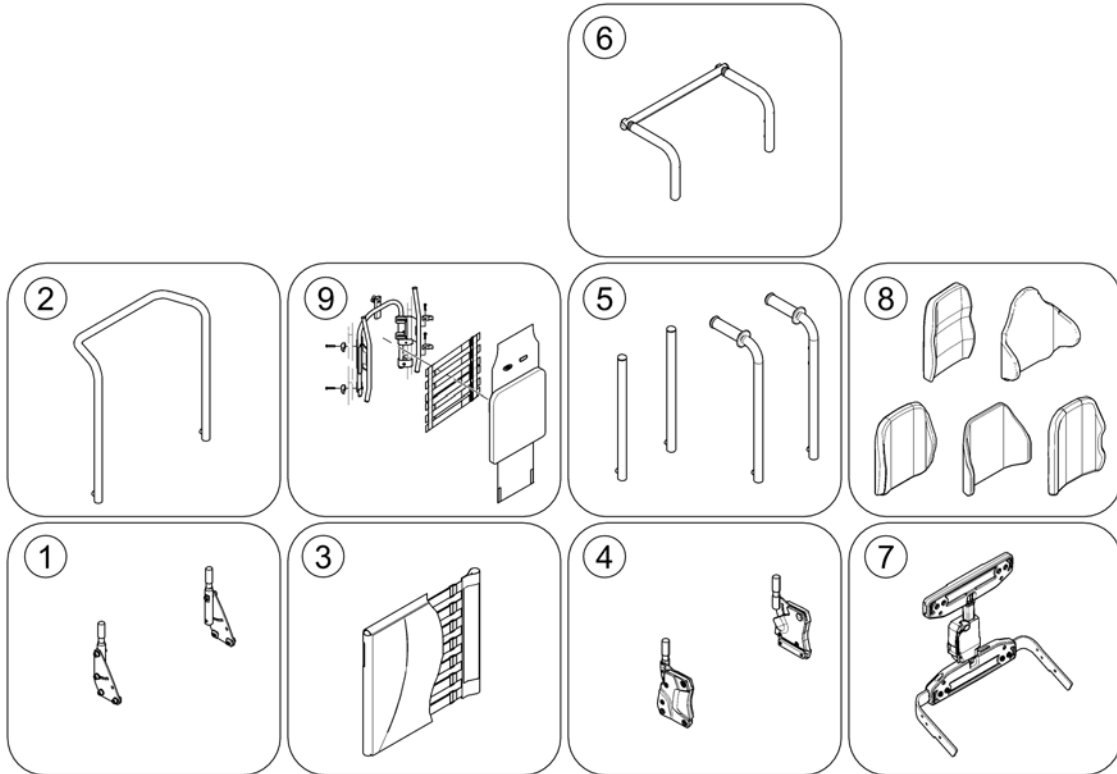

Backrest for Modulite Seat

1586095.kso

Pos.	Part number	Description	Valid from → until	Qty
1	-	Support for Backrest Frame <i>[0975+2161]</i>		1
2	-	Backrest Frame <i>[2161]</i>		1
3	-	Sling Back, tension adjustable <i>[2171]</i>		1
4	-	Backrest support		1
5	-	Backposts <i>[2162/2163]</i>		1
6	-	Connection tube <i>[1307]</i>		1
7	-	Backrest Recliner / Stabilisation bracket <i>[0977]</i>		1
8	-	Backrest Cushions <i>[2172/2173/2174/2175/2176/2177/2178]</i>		1
9	-	Flex3 back, tension adjustable <i>[2179]</i>		1