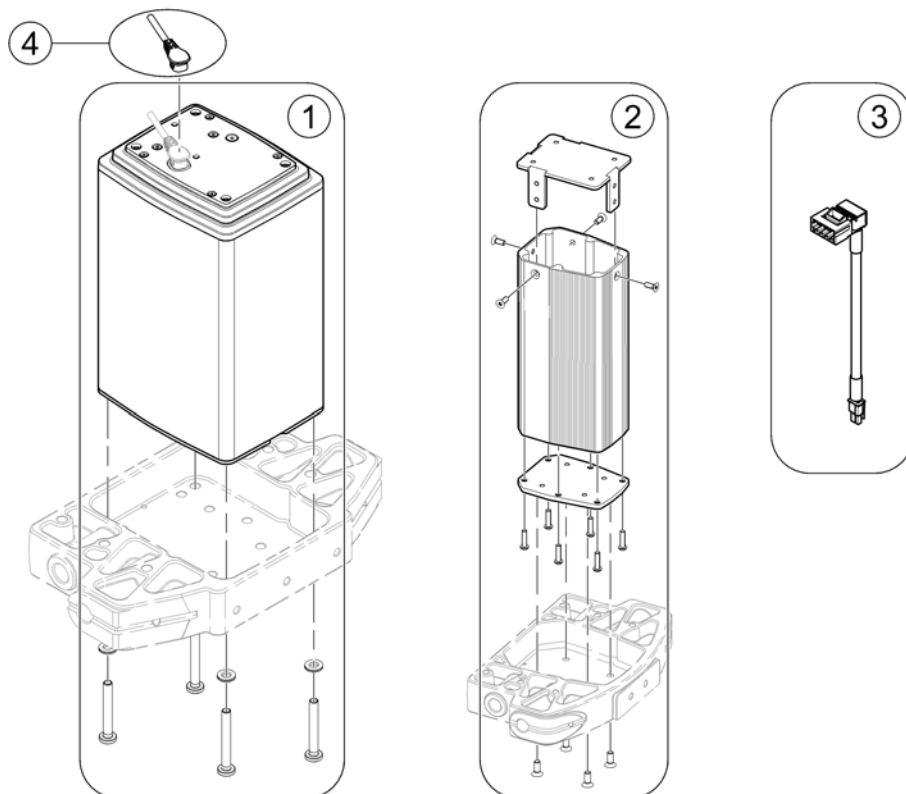

Seat column / Seatriser

1583091.000

Pos.	Part number	Description	Valid from → until	Qty
1	SP1556263	Lifting column, cpl.		1
-	SP1568361	Mounting Kit lifter for seat bracket		1
2	SP1548536	Seat column, fixed, height 45cm and 48cm, adjustable		1
3	SP1579553	Slow Stop cable lifter GGB2		1
4	SP1579637	Lifter cable LINAK		1