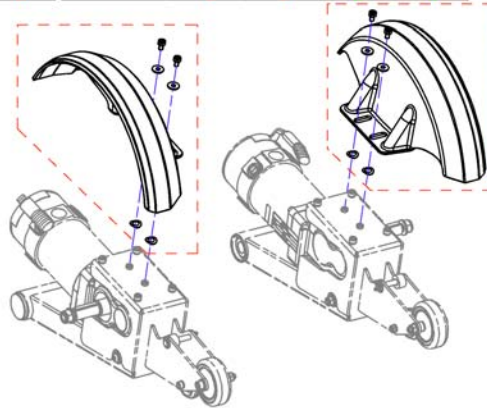

Fenders for Drive Wheels => 04.01.11

	RH		LH			RH		LH			RH		LH	
	1	2	3	4		1	2	3	4		1	2	3	4
Kurze Sitzplatte Short Seatplate					Mittlere Sitzplatte Middle Seatplate					Lange Sitzplatte Long Seatplate				
T=43 B=38	✓	✓	✗	✗	T=48 B=38	✓	✓	✗	✗	T=53 B=38	✓	✓	✗	✗
T=43 B=43	✓	✓	✗	✗	T=48 B=43	✓	✓	✗	✗	T=53 B=43	✓	✓	✗	✗
T=43 B=48	✓	✓	✗	✗	T=48 B=48	✓	✓	✗	✗	T=53 B=48	✗	✗	✓	✓
T=43 B=53	✓	✓	✗	✗	T=48 B=53	✗	✗	✓	✓	T=53 B=53	✗	✗	✓	✓
T=41 B=38	✓	✓	✗	✗	T=46 B=38	✓	✓	✗	✗	T=51 B=38	✓	✓	✗	✗
T=41 B=43	✓	✓	✗	✗	T=46 B=43	✓	✓	✗	✗	T=51 B=43	✓	✓	✗	✗
T=41 B=48	✓	✓	✗	✗	T=46 B=48	✓	✓	✗	✗	T=51 B=48	✗	✗	✓	✓
T=41 B=53	✓	✓	✗	✗	T=46 B=53	✓	✓	✗	✗	T=51 B=53	✗	✗	✓	✓
T=38 B=38	✓	✓	✗	✗	T=43 B=38	✓	✓	✗	✗	T=48 B=38	✓	✓	✗	✗
T=38 B=43	✓	✓	✗	✗	T=43 B=43	✓	✓	✗	✗	T=48 B=43	✓	✓	✗	✗
T=38 B=48	✓	✓	✗	✗	T=43 B=48	✓	✓	✗	✗	T=48 B=48	✗	✗	✓	✓
T=38 B=53	✓	✓	✗	✗	T=43 B=53	✓	✓	✗	✗	T=48 B=53	✗	✗	✓	✓
Recaro Seat	✓	✓	✗	✗	Optimist Seat	✓	✓	✗	✗					

Pos.	Part number	Description	Valid from → until	Qty
1	SP1530557	Mud Guard, long, RH		1
2	SP1530558	Mud Guard, long, LH		1
3	SP1530559	Mud Guard, short, RH		1
4	SP1530560	Mud Guard, short, LH		1