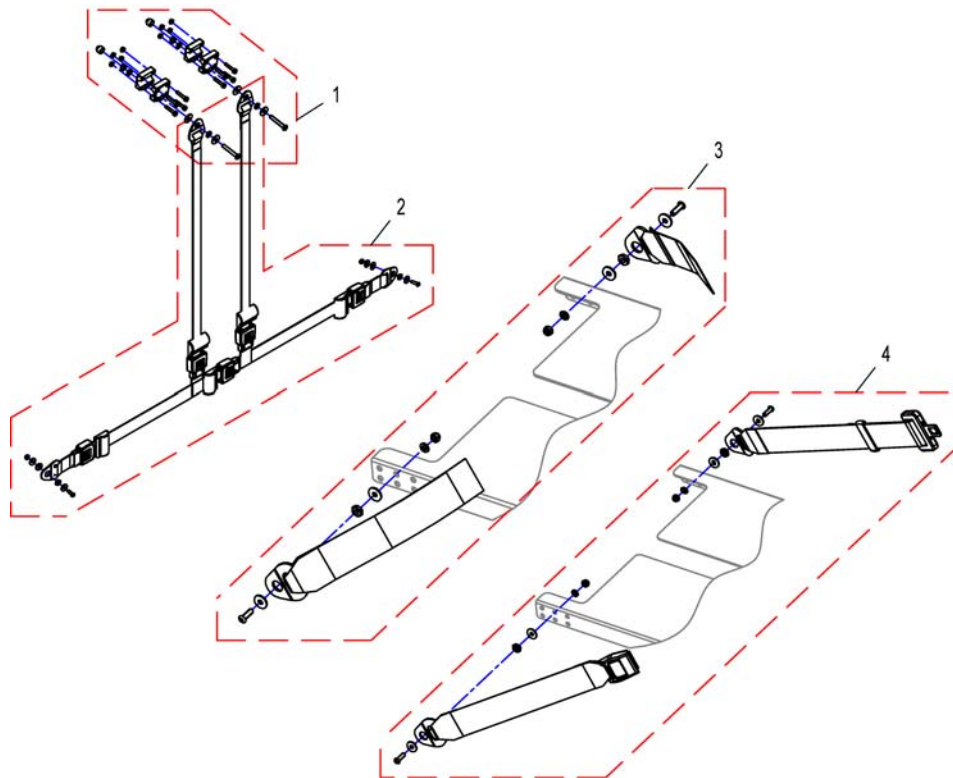

Lap Belts / H-Belt

1529460X.dwg

Pos.	Part number	Description	Valid from → until	Qty
1	SP1530575	Mounting-Kit H-Belt		1
2	SP1530576	H-Belt		1
3	SP1529460	Lap Belt Velcro, cpl.		1
4	SP1529461	Lap Belt Autolock, cpl.		1