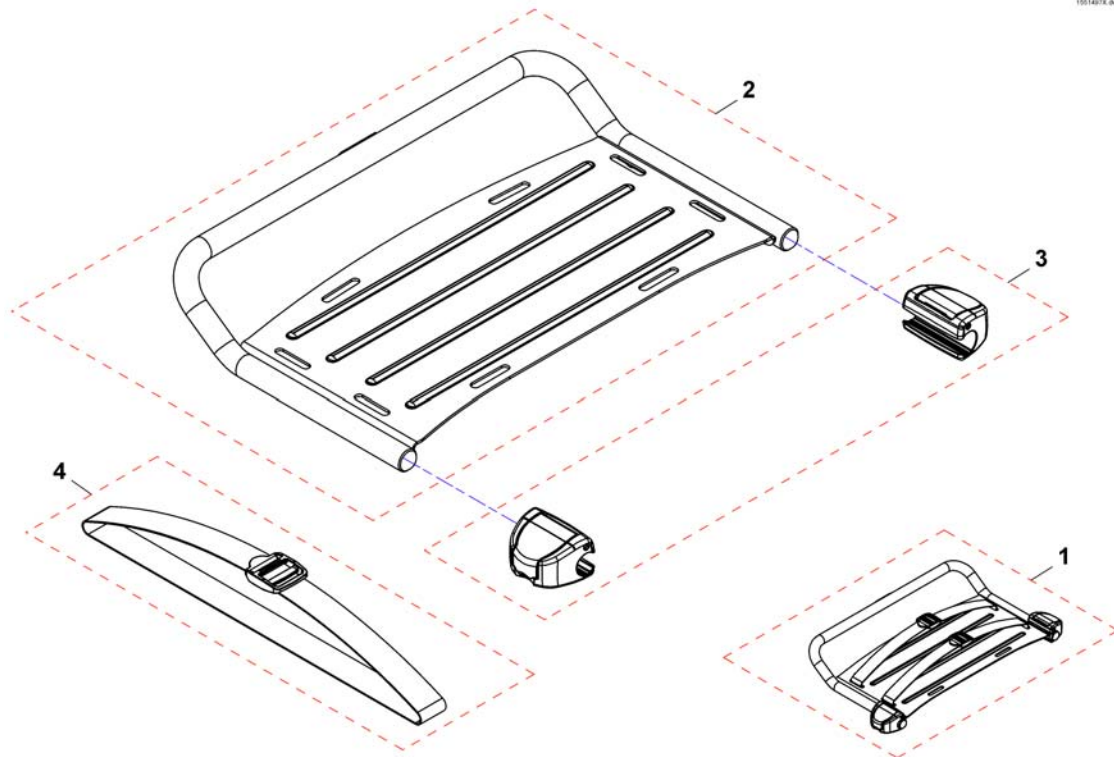

Luggage Rack

1551497X.dwg

Only for chairs without lights, or with LED lights.

Pos.	Part number	Description	Valid from → until	Qty
1	SP1551619	Luggage rack cpl.		1
2	SP1551497	Luggage rack		1
3	SP1556240	Luggage rack bracket		1
4	F384020	Lashing strap		1