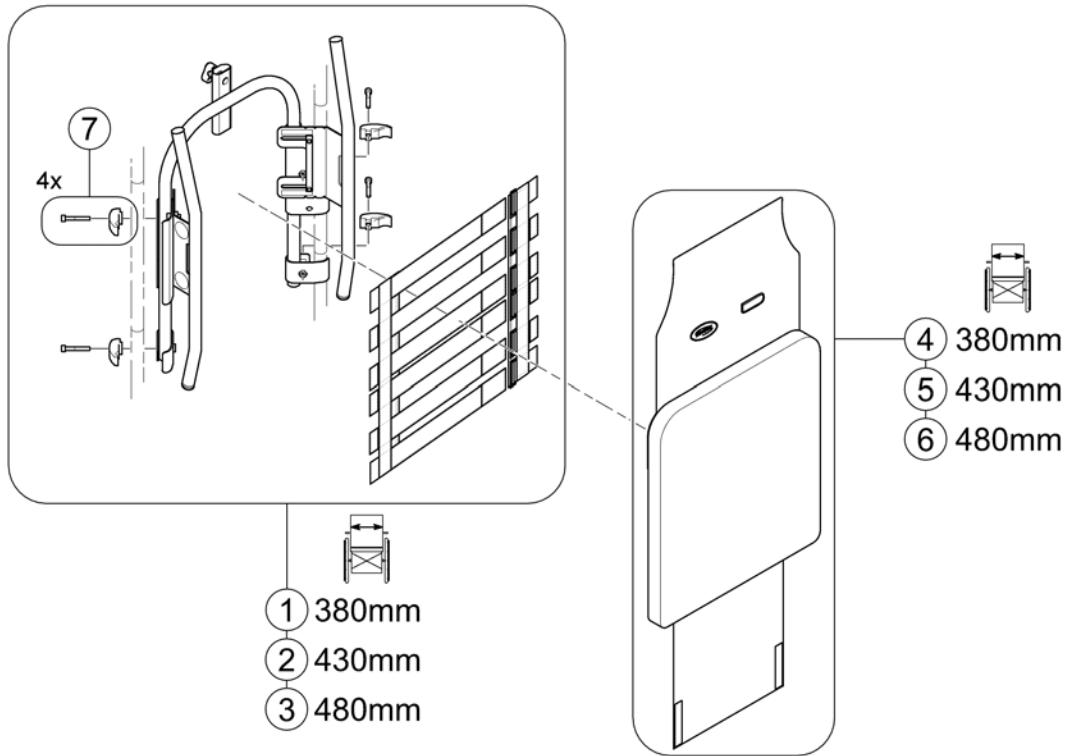

Flex3 back, tension adjustable

1602719.iss

Pos.	Part number	Description	Valid from → until	Qty
1	SP1579675	Flex 3 Backrest, tension adjustable, cpl. - 390mm		1
2	SP1579692	Flex 3 Backrest, tension adjustable, cpl. - 440mm		1
3	SP1579693	Flex 3 Backrest, tension adjustable, cpl. - 490mm		1
4	SP1543667	Backrest cushion Lateral 475x540mm, Dartex black (TR26)		1
5	SP1543669	Backrest cushion Lateral 525x540mm, Dartex black (TR26)		1
6	SP1543671	Backrest cushion Lateral 575x540mm, Dartex black (TR26)		1
7	SP1580557	Mounting Hardware (Kit of 4)		1