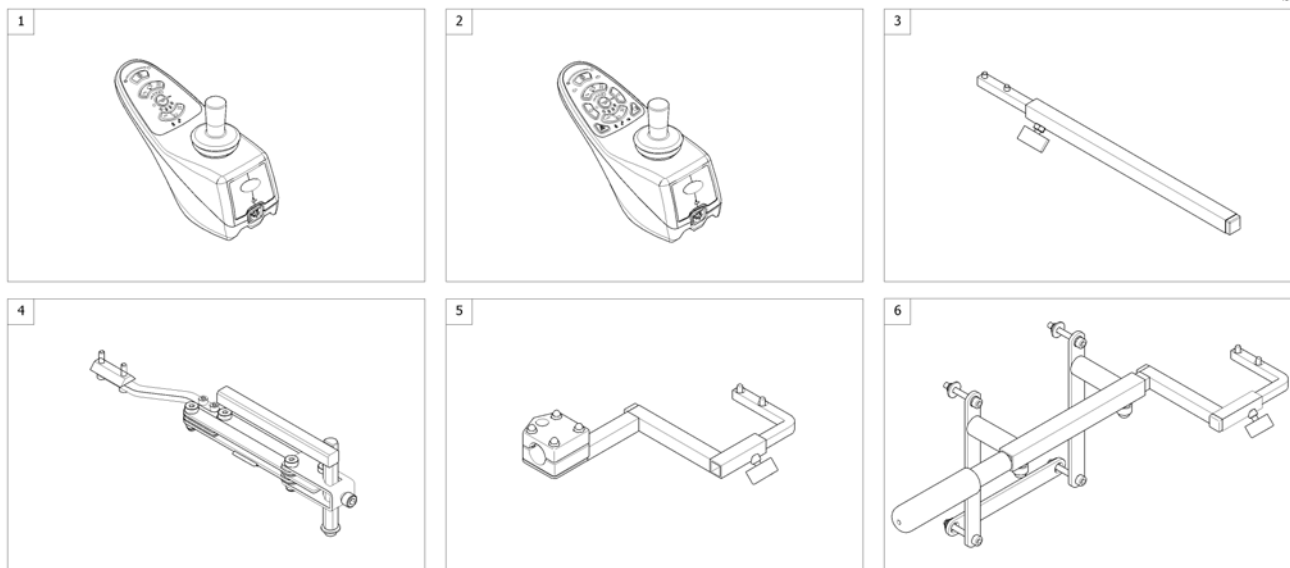

REM A & B with brackets

1503649 no

Pos.	Part number	Description	Valid from → until	Qty
1	SP1523440	Remote REM A [1638/1643]		1
2	SP1523445	Remote REM B [1639/1644]		1
3	-	Remote Bracket Standard [1638/1639+1207/1208]		1
4	-	Remote Bracket Swing away & height adjust. [1638/1639+1707/1708]		1
5	-	Remote Bracket Attendant for Standard-/EasyAdapt-Seat [1643/1644+1207/1208]		1
6	-	Remote Bracket Attendant for Recaro-Seat [1643/1644+1207/1208]		1