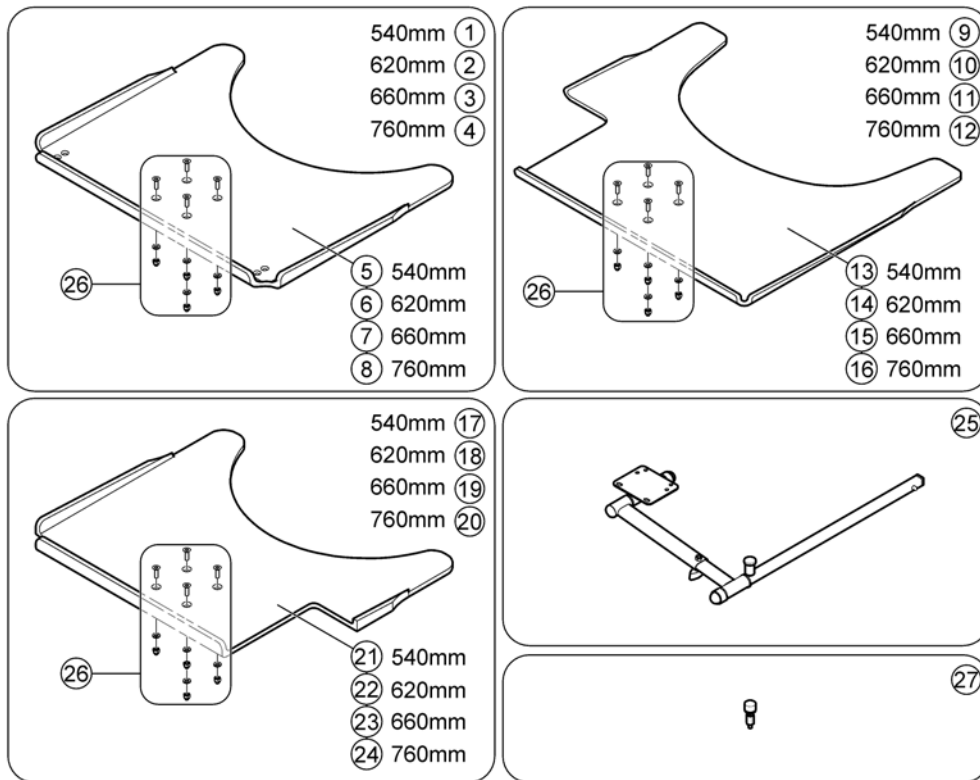

Trays

158830 rev

Pos.	Part number	Description	Valid from → until	Qty
1	-	Trays		1
2	-	Trays (Ultra Low Maxx Seat)		1

Trays

Pos.	Part number	Description	Valid from → until	Qty
1	SP1548198	Swing-Out Tray, 540mm, Seatwidth 330mm to 430mm, no Cutout, cpl. with holder		1
2	SP1548201	Swing-Out Tray, 620mm, Seatwidth 380mm to 480mm, no Cutout, cpl. with holder		1
3	SP1422954	Swing-Out Tray, 660mm, Seatwidth 430mm to 530mm, no Cutout, cpl. with holder		1
4	SP1584644	Swing-Out Tray, 760mm, Seatwidth 480mm to 580mm, no Cutout, cpl. with holder		1
5	SP1535050	Tray table, 540mm, no Cutout		1
6	SP1535010	Tray table, 620mm, no Cutout		1
7	SP1535011	Tray table, 660mm, no Cutout		1
8	SP1586049	Tray table, 760mm, no Cutout		1
9	SP1548138	Swing-Out Tray, 540mm, Seatwidth 330mm to 430mm, Cutout RH, cpl. with holder		1
10	SP1548199	Swing-Out Tray, 620mm, Seatwidth 380mm to 480mm, Cutout RH, cpl. with holder		1
11	SP1422953	Swing-Out Tray, 660mm, Seatwidth 430mm to 530mm, Cutout RH, cpl. with holder		1
12	SP1584663	Swing-Out Tray, 760mm, Seatwidth 480mm to 580mm, Cutout RH, cpl. with holder		1
13	SP1535051	Tray table, 540mm, Cutout RH		1
14	SP1535012	Tray table, 620mm, Cutout RH		1
15	SP1535049	Tray table, 660mm, Cutout RH		1
16	SP1586048	Tray table, 760mm, Cutout RH		1
17	SP1548197	Swing-Out Tray, 540mm, Seatwidth 330mm to 430mm, Cutout LH, cpl. with holder		1
18	SP1548200	Swing-Out Tray, 620mm, Seatwidth 380mm to 480mm, Cutout LH, cpl. with holder		1
19	SP1422952	Swing-Out Tray, 660mm, Seatwidth 430mm to 530mm, Cutout LH, cpl. with holder		1
20	SP1584662	Swing-Out Tray, 760mm, Seatwidth 480mm to 580mm, Cutout LH, cpl. with holder		1
21	SP1535009	Tray table, 540mm, Cutout LH		1
22	SP1534974	Tray table, 620mm, Cutout LH		1