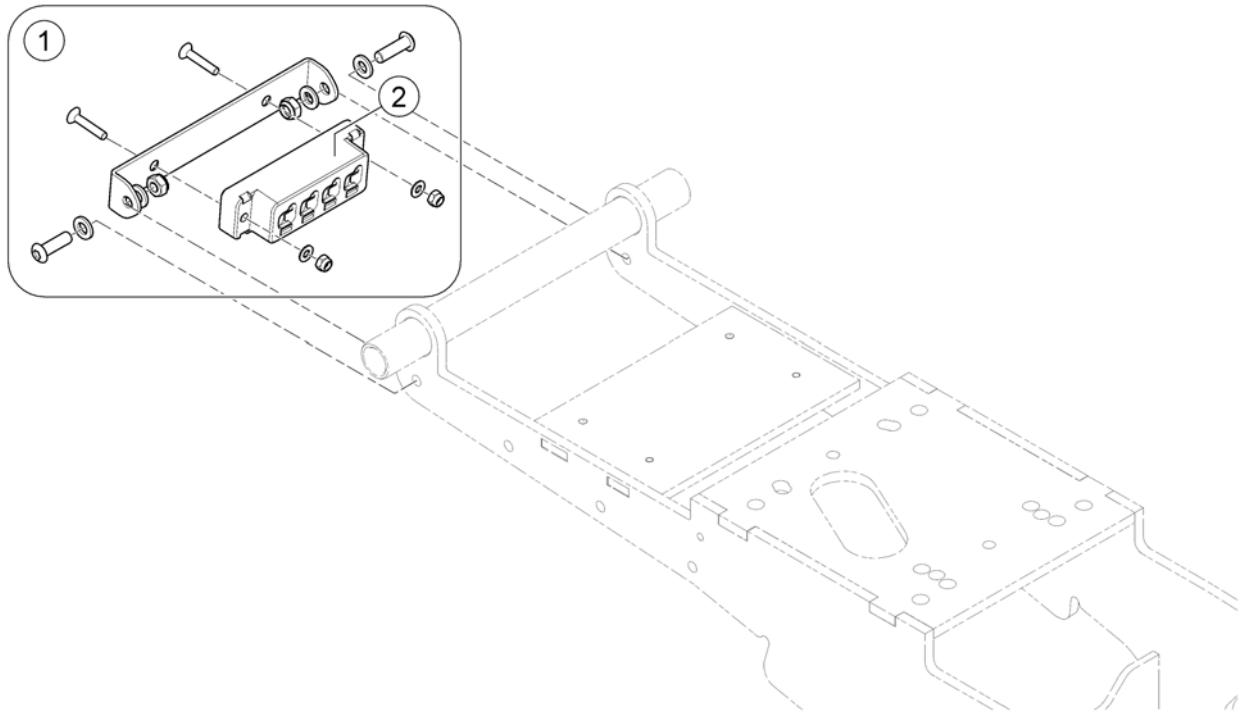

4-way Expansion Block

1639196.00

Pos.	Part number	Description	Valid from → until	Qty
1	SP1607842	4-way Expansion Block LiNX, cpl. with mounting hardware		1
2	SP1602907	4-way Expansion Block, LiNX, GLM-CONX4 (single part)		1