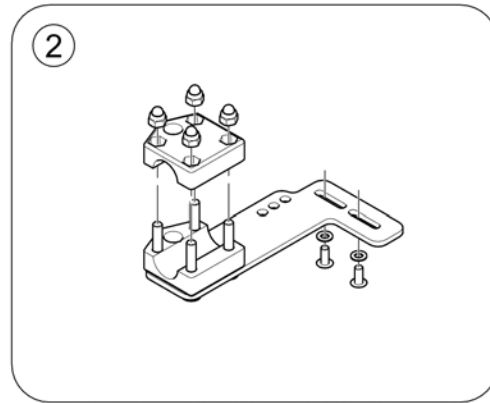

Remote Bracket, Attendant

1605185 iso

Pos.	Part number	Description	Valid from → until	Qty
1	SP1603363	LiNX Remote bracket, Attendant		1

Dual Control & Bracket

1605186.iss

Pos.	Part number	Description	Valid from → until	Qty
1	-	Dual Control		1
2	-	Remote Bracket, Attendant		1