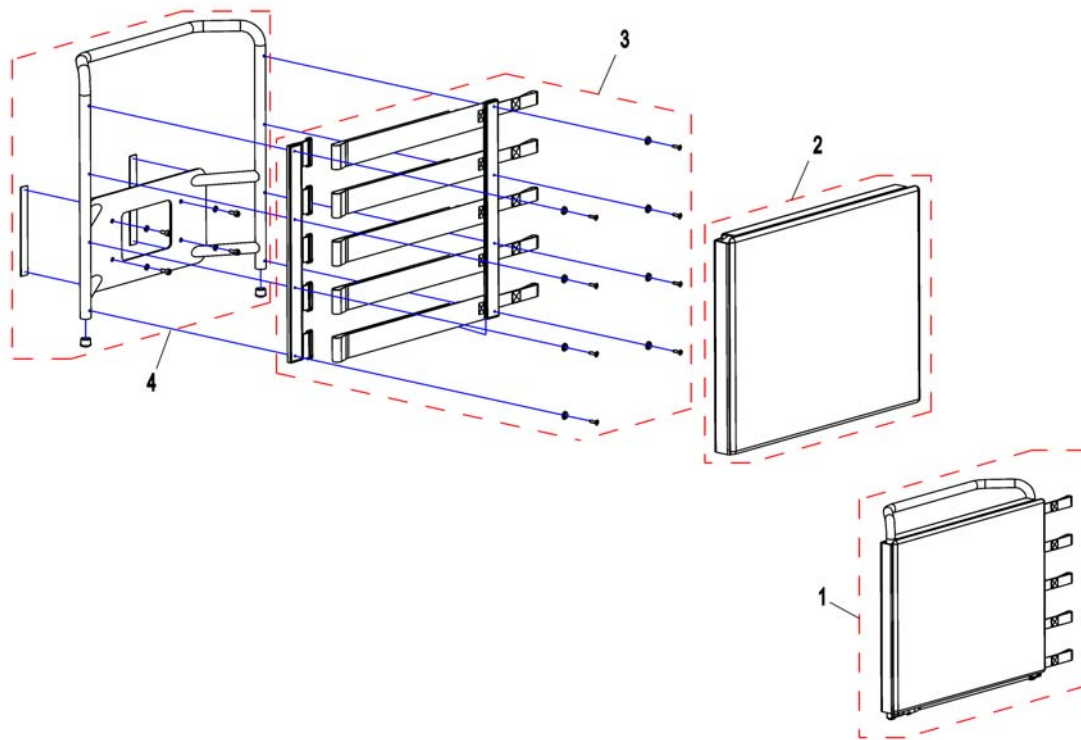

Tension adjustable Sling Back

1533409X.dwg

Pos.	Part number	Description	Valid from → until	Qty
1	SP1531825	Lashing Backrest SW 43, cpl.		1
1	SP1533409	Lashing Backrest SW 53, cpl.		1
2	SP1531830	Backrestupholstery SW 43		1
2	SP1533405	Backrestupholstery SW 53		1
3	SP1537258	Lashingstrap SW 43, cpl.		1
3	SP1537296	Lashingstrap SW 53, cpl.		1
4	SP1537297	Backrestcarrier SW 43, cpl.		1
4	SP1537298	Backrestcarrier SW 53, cpl.		1