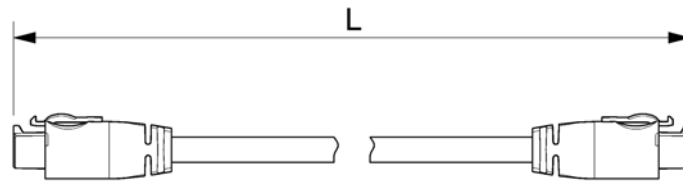

Position	L [mm]
1	300
2	500
3	700
4	1100
5	1700
6	2000
7	2500
8	2700
9	1060

Pos.	Part number	Description	Valid from → until	Qty
1	GSM63003	Bus cable ACS, 300mm		1
2	SPGSM63005	Bus cable ACS - 500mm <i>Replace GSM63004</i>		1
3	GSM63007	Bus cable ACS 700mm		1
4	GSM63011	Bus cable ACS, 1100mm		1
5	1559862	Bus cable ACS, 1700mm <i>Replace GSM63016</i>		1
6	GSM63020	Bus cable ACS, 2000mm <i>Replace 1419386</i>		1
7	1440424	Bus cable ACS, 2500mm		1
8	SP1559873	Bus cable ACS - 2700mm <i>Replace GSM63026</i>		1
9	SP1550402	Extension cable ACS - 1060mm		1