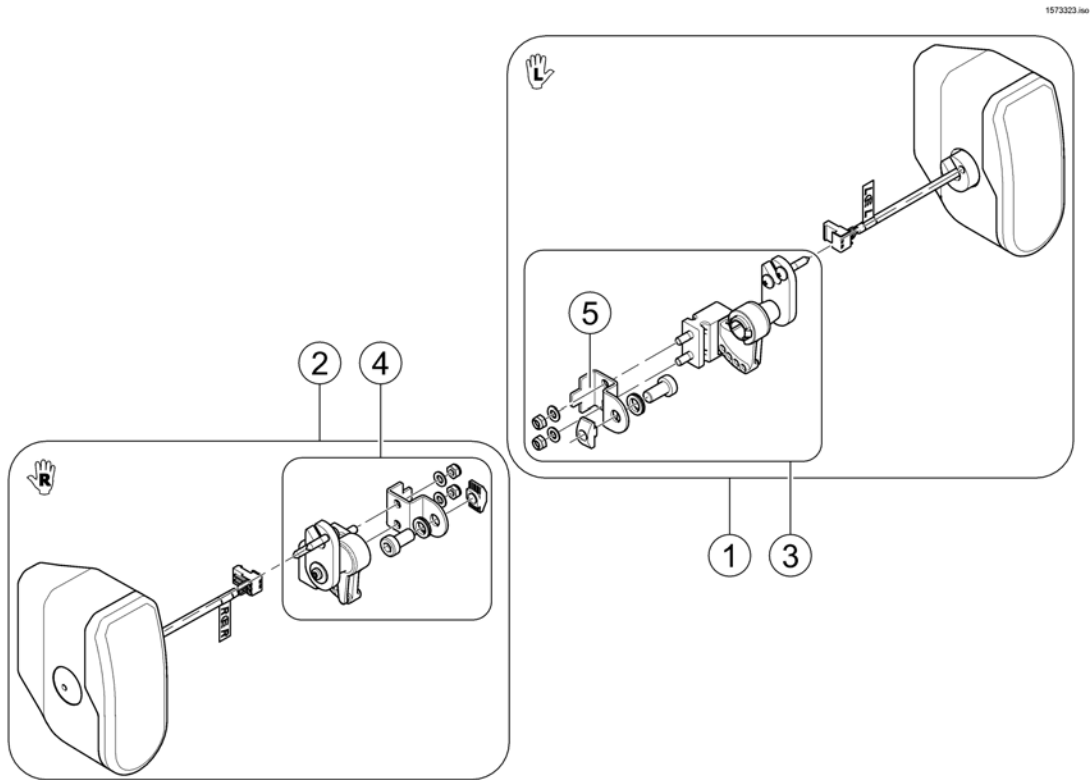

Frontlight for Modulite (German homologation)

Pos.	Part number	Description	Valid from → until	Qty
-		Bracket design changed on 2015-01-10. For Retrofitting please order SP1556591.		1
1	SP1573237	Frontlight, complete with bracket, LH (Germany)		1
2	SP1573252	Frontlight, complete with bracket, RH (Germany)		1
3	SP1573253	Frontlight bracket, LH, cpl.		1
4	SP1573320	Frontlight bracket, RH, cpl.		1
5	SP1556591	Lamp bracket <i>New design!</i>	2015-01-10 →	2
-	SP1419271	Light Bulb 24V/21W, yellow (Turn Signal front/rear)		1
-	SPP31108	Light Bulb 24V/10W (BA15s), white (Front)		1