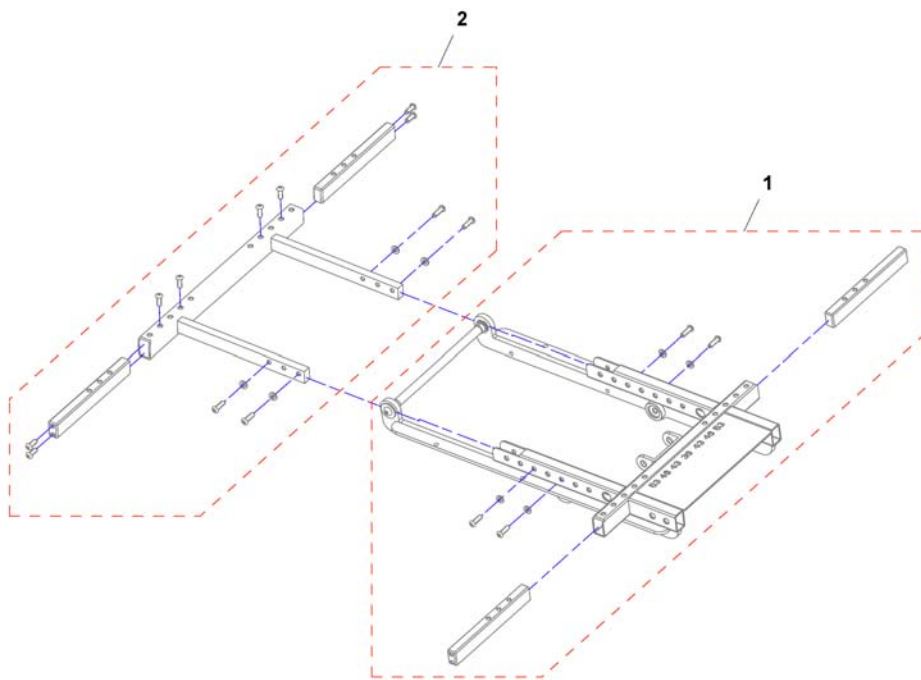

Pos.	Part number	Description	Valid from → until	Qty
1	SP1536856	Front Seat Frame		1
2	SP1542966	Rearframe for recaroseat		1