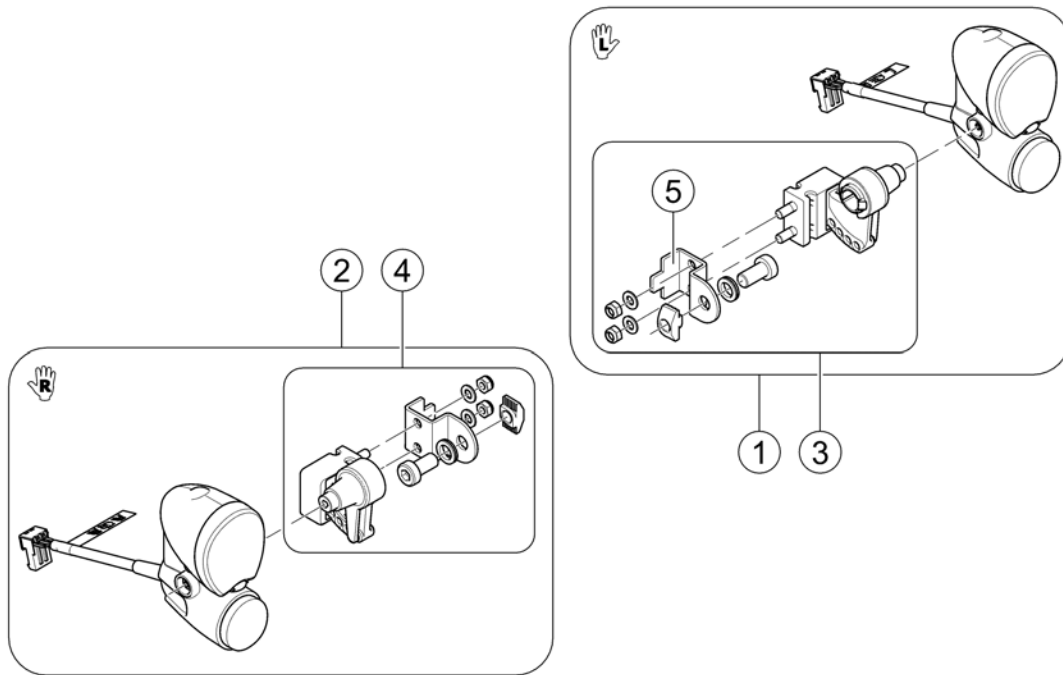

LED-Frontlight for Modulite

1573222.iss

Pos.	Part number	Description	Valid from → until	Qty
-	SP1541713	Adapter cable LED light, LH <i>FDX only!</i>		1
-	SP1541654	Adapter cable LED light, RH <i>FDX only!</i>		1
-		Bracket design changed on 2015-01-10. For Retrofitting please order SP1556591.		1
1	SP1573223	LED-Frontlight LH, cpl.		1
2	SP1573224	LED-Frontlight RH, cpl.		1
3	SP1573226	Frontlight bracket LH		1
4	SP1573227	Frontlight bracket RH		1
5	SP1556591	Lamp bracket <i>New design!</i>	2015-01-10 →	2