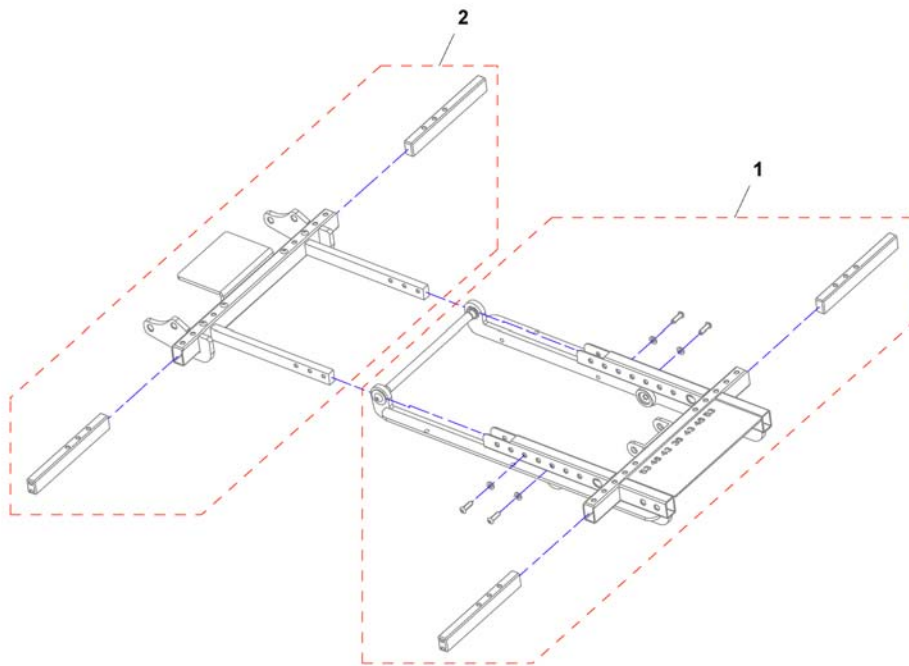

Seat Tilt

1583146.ro

Pos.	Part number	Description	Valid from → until	Qty
1	SP1551991	Tilt carrier [1002][1014]	2012-04-20 →	1
2	SP1559711	Tiltmechanism, cpl. [1002][1014]	2012-04-20 →	1
3	-	No longer available - please refer to Replacement Info for which part is to be used instead. [1002][1014] - SP1568271	→ 2012-04-19	0
4	SP1537803	Tiltmechanism, cpl. [1002][1014]	→ 2012-04-19	1
5	SP1551010	Tilt spindle, cpl. [1002]	2011-03-18 →	1
6	SP1551009	Mounting-Kit	2011-03-18 →	1
7	SP1532482	Manual tilt, cpl. [1002]	→ 2011-03-17	1
8	SP1532483	Mounting-Kit for manual tilt	→ 2011-03-17	1
9	SP1532480	Motor for powered tilt, cpl. [1014] ACS		1
9	SP1607900	REAC Motor RE35 (w/o switch) [1014] LiNX	2017-01-01 →	1
10	SP1532481	Mounting-Kit for powered tilt		1
11	SP1588880	Cable Cover	2016-01-01 →	1
12	SP1603273	Cable Support Sheets, cpl. [1030][1040]		1

Seat Frame

1524555X.dwg

Pos.	Part number	Description	Valid from → until	Qty
1	SP1536856	Front Seat Frame		1
2	SP1542967	Rear Seat Frame for EasyAdapt /Standard - Seat		1

Seat Plate

1573205.iso

Pos.	Part number	Description	Valid from → until	Qty
1	SP1530486	Seat Plate, short (440mm), LH		1
2	SP1530487	Seat Plate, short (440mm), RH		1
1	SP1530488	Seat Plate, middle (490mm), LH		1
2	SP1530489	Seat Plate, middle (490mm), RH		1
1	SP1530490	Seat Plate, lang (540mm), LH		1
2	SP1530491	Seat Plate, long (540mm), RH		1
3	SP1530492	Cover Plates		1