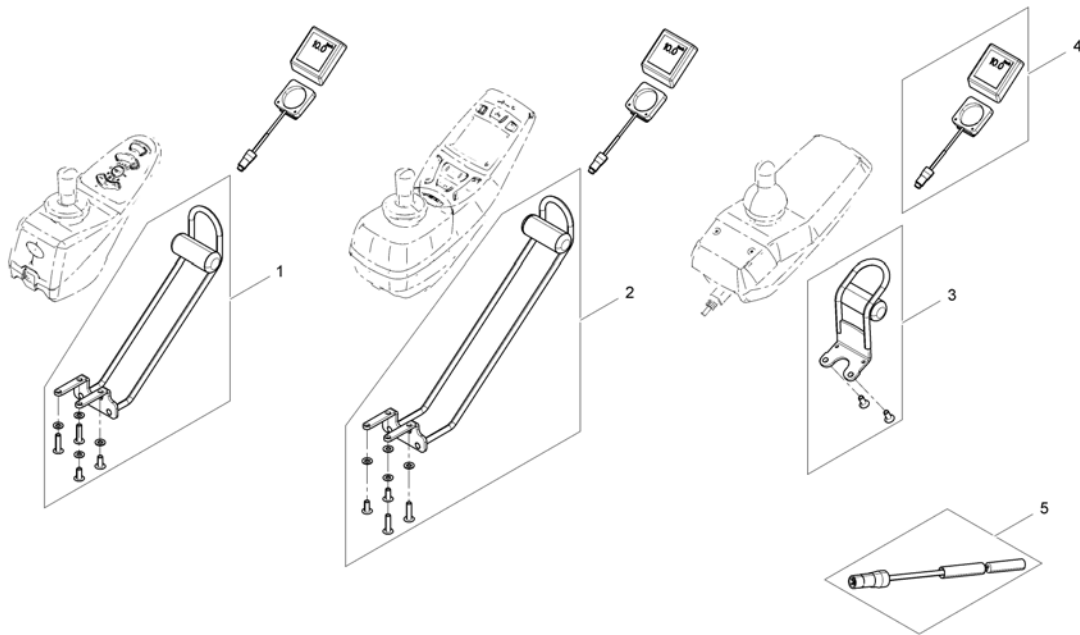

Pos.	Part number	Description	Valid from → until	Qty
1	SP1530563	Speedometer holder REM A & REM B		1
2	SP1530564	Speedometer holder REM 550		1
3	SP1546263	Speedometer holder REM24		1
4	Z183259	Speedometer		1
5	1421733	Reed-sensor cable l=2500mm		1