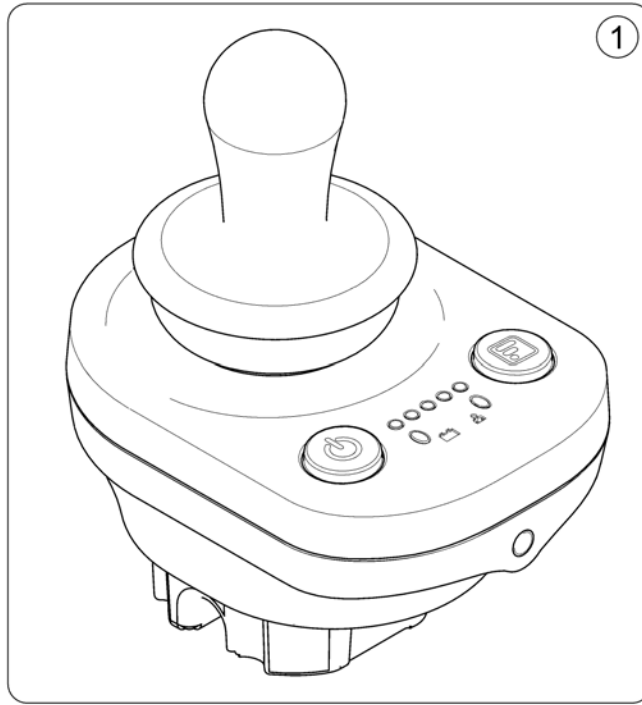

Compact Dual Control

1586988.jpg

Pos.	Part number	Description	Valid from → until	Qty
1	SP1586988	Remote DX2-ACU		1