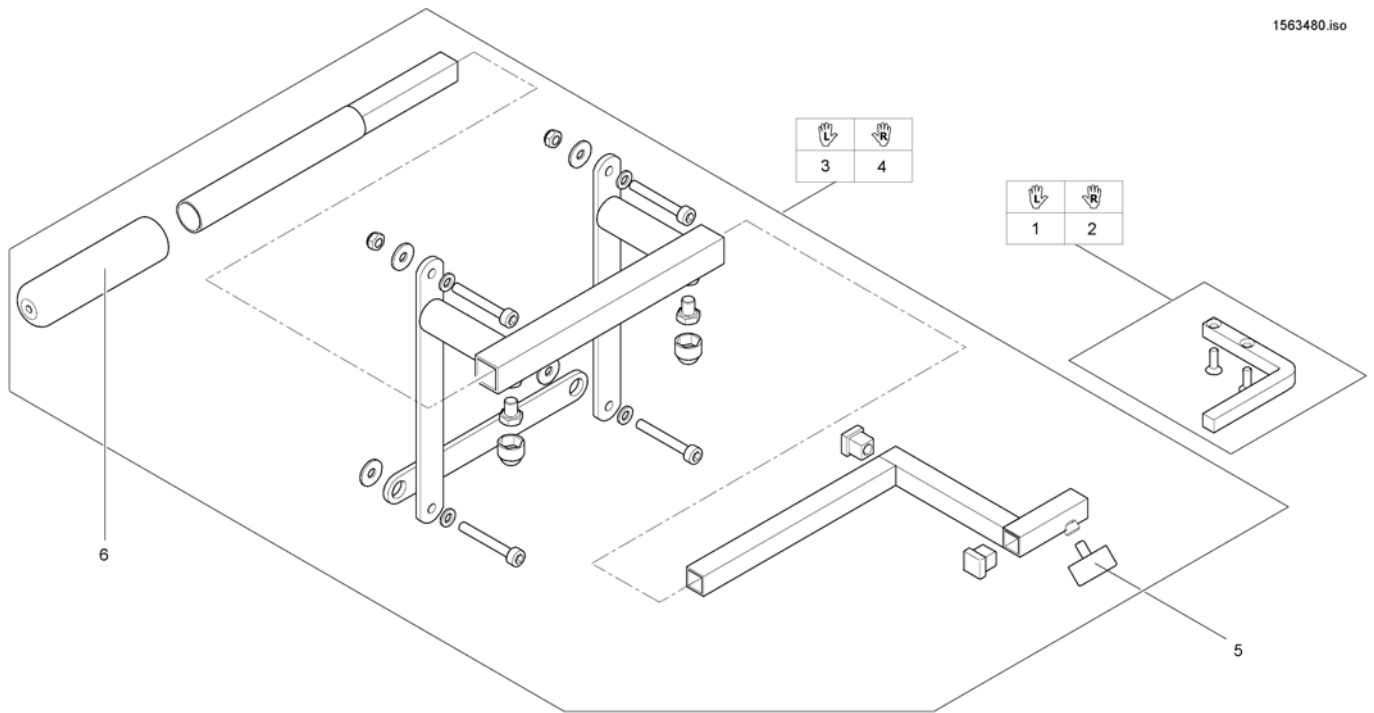

Remote Bracket Attendant for Recaro-Seat

1563480.iso

Pos.	Part number	Description	Valid from → until	Qty
1	1422806	Remote Support LH		1
2	1422810	Remote Support RH		1
3	SP1422814	Assebmly kit for dual control cpl., Recaro, LH		1
4	SP1422813	Assebmly kit for dual control cpl., Recaro, RH		1
5	L31001	Wing Scew M6X10		1
6	1435421	Handle plastic black Ø22 "Invacare"		1