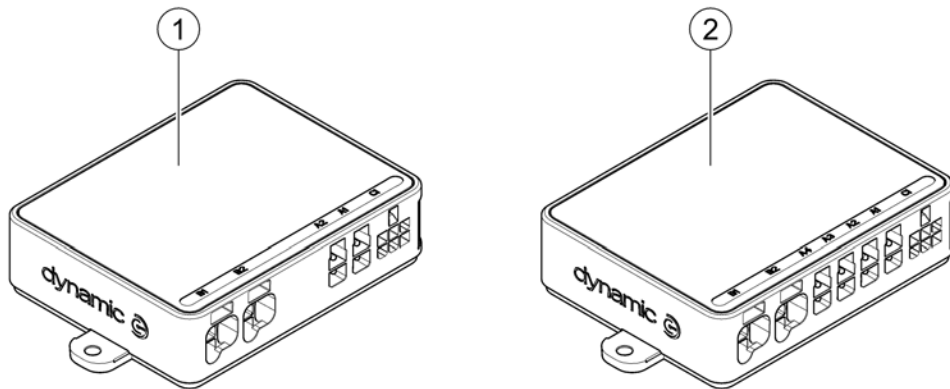

Pos.	Part number	Description	Valid from → until	Qty
1	SP1602883	LiNX 2-Channel Actuator Module (DLX-ACT200)		1
2	SP1602884	LiNX 4-Channel Actuator Module (DLX-ACT400)		1