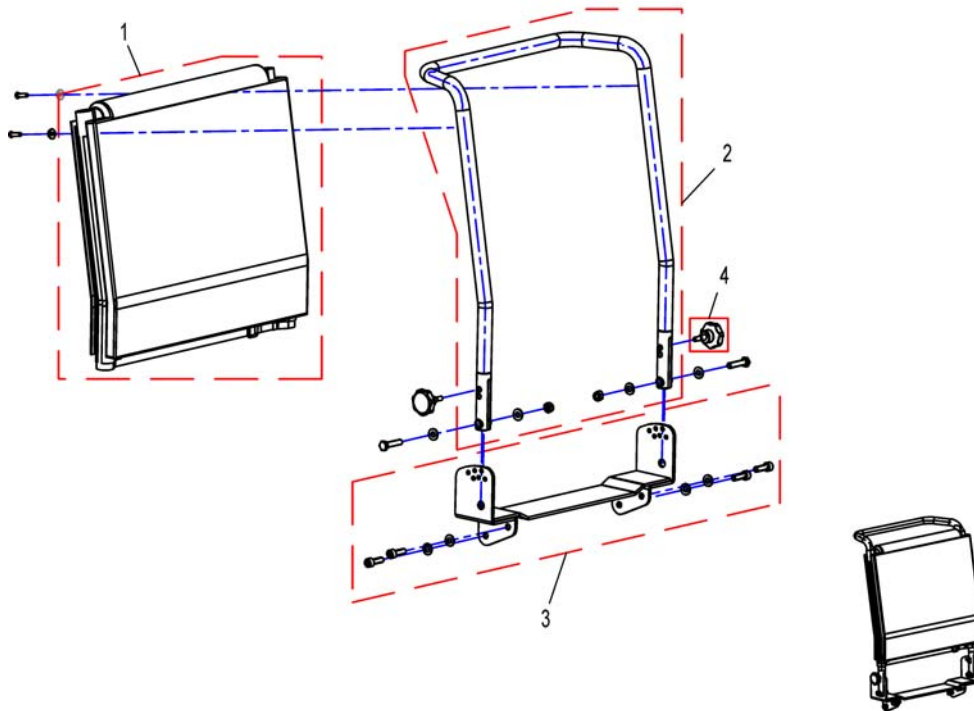

Pos.	Part number	Description	Valid from → until	Qty
1	1422062	Sling Back with Backrest upholstery 480 mm		1
1	1422063	Sling Back with Backrest upholstery 540mm		1
2	SP1419996	Backrest Frame 48cm height		1
2	SP1420465	Backrest Frame 54cm height		1
3	SP1530528	Bracket for standard backrest		1
4	SP1420444	Star Grip M8		1