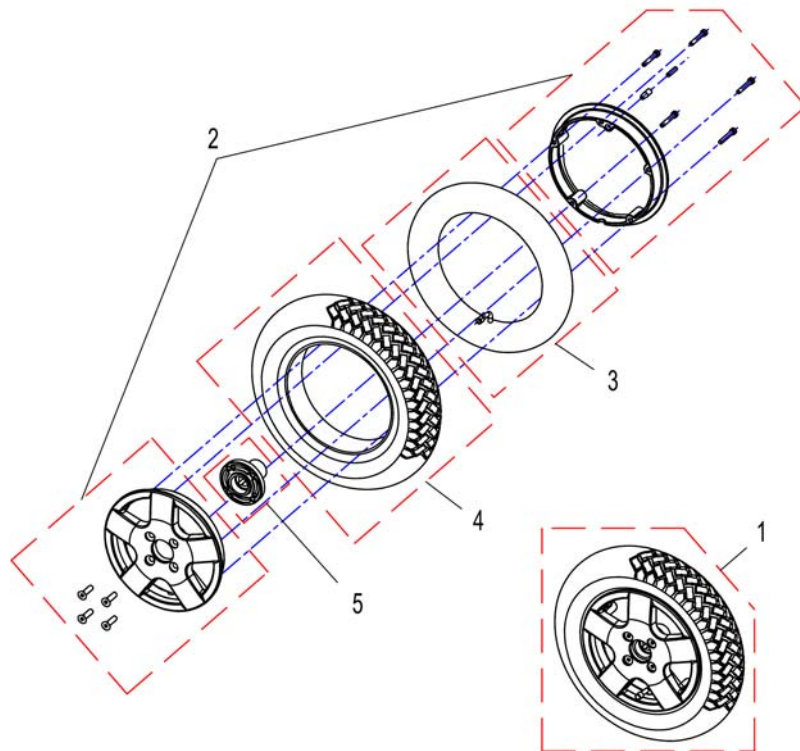

Drive Wheel Trelleborg (8x3.00)

1421832X.dwg

Pos.	Part number	Description	Valid from → until	Qty
1	SP1421800	Rear Wheel, Trelleborg, pneumatic (without hub)		1
1	SP1421832	Rear Wheel, Trelleborg, puncture proof (without hub)		1
2	SP1423184	Wheel Rim Assembly Kit 8", cpl.		1
3	M12016	Tube 3.00-8" with valve TR 87-90/90°		1
4	M11968	Tyre 3.00-8", grey, Trelleborg		1
5	1509054-0002	Wheel Hub, 4-Hole <i>Replaced by SP1541458</i>	→ 2011-01-04	1
5	SP1541458	Wheelhub (SSD), 4-Hole <i>Replaces 1509054-0002</i>	2011-01-05 →	1