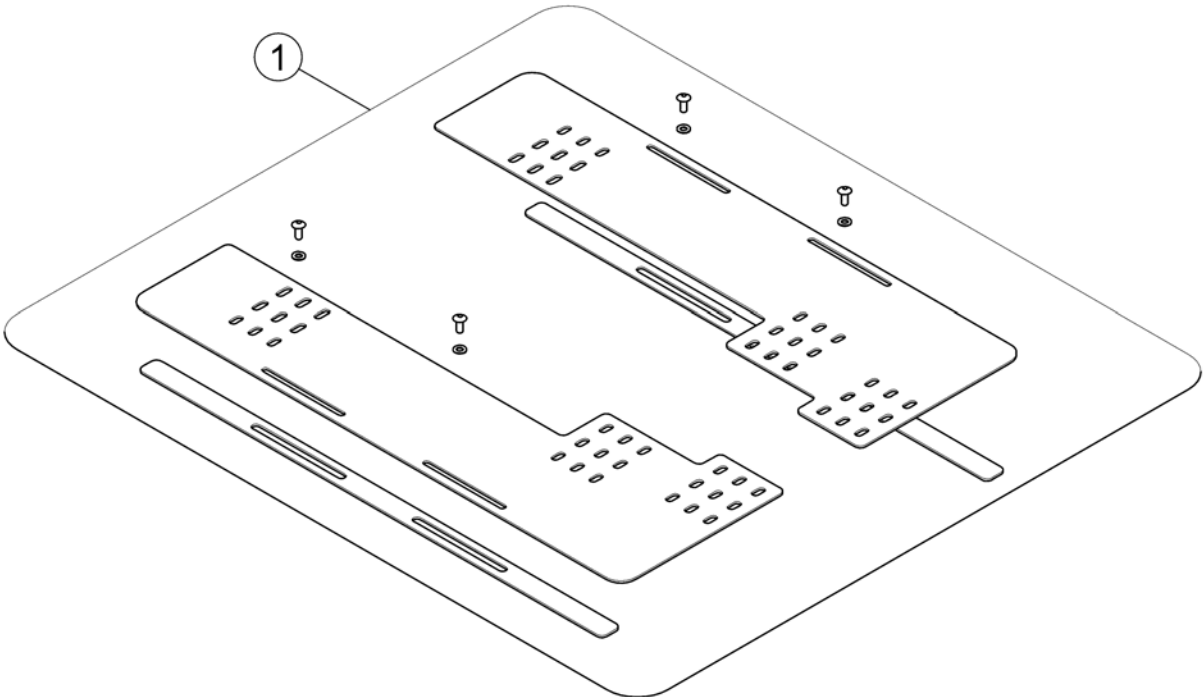

Adapter Kit for Universal Seat

1581863.iso

Pos.	Part number	Description	Valid from → until	Qty
1	SP1580750	Adapter Kit for Universal Seat 510mm		1