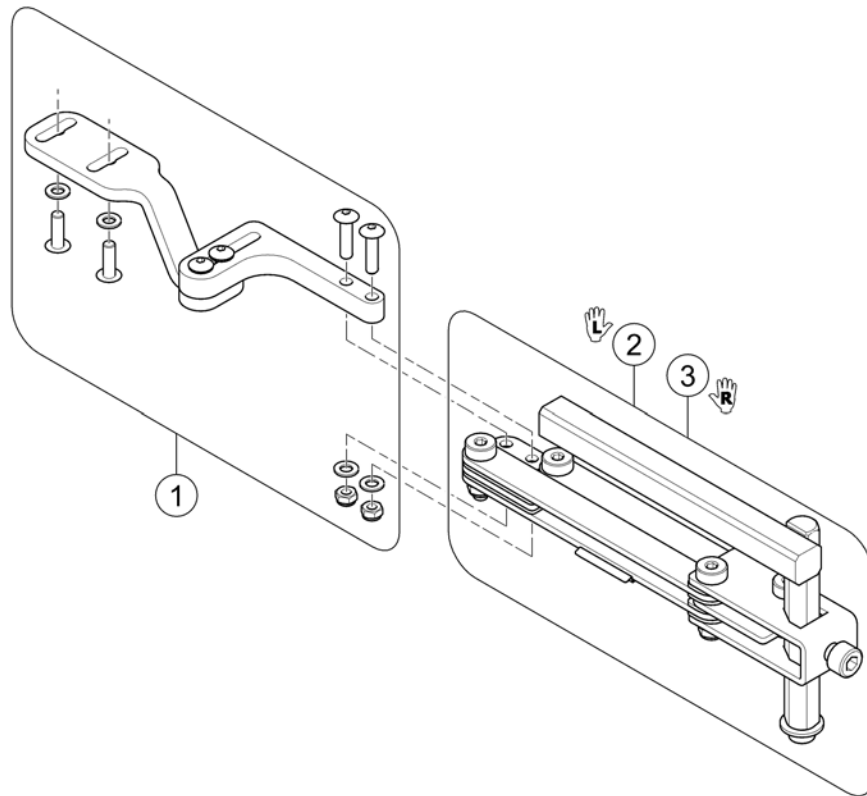

Remote Bracket, Swing away

1605139 iso

Pos.	Part number	Description	Valid from → until	Qty
1	SP1603418	LiNX Remote support for height adjustable & swing-away bracket		1
2	SP1496249	Remote bracket, height adjustable & swing away, LH		1
3	SP1496248	Remote bracket, height adjustable & swing away, RH		1