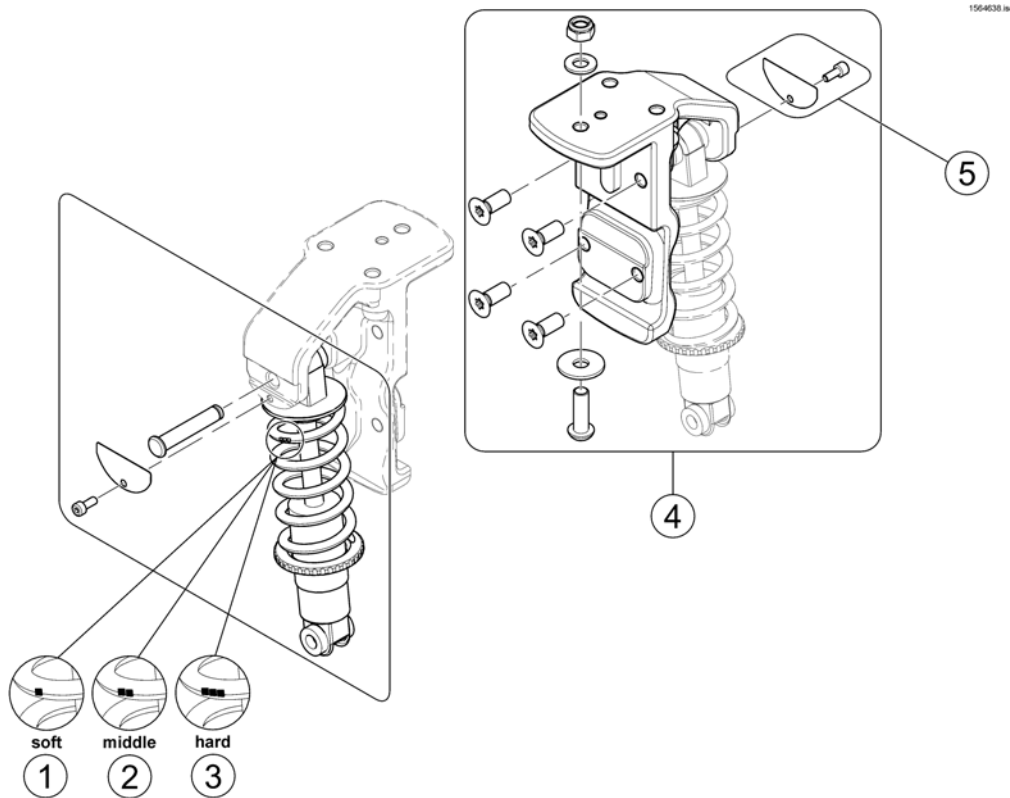

Rear suspension 04.08.12 =>

Pos.	Part number	Description	Valid from → until	Qty
1	SP1564530	Shock absorber, soft, cpl.		1
2	SP1564531	Shock absorber, middle, cpl.		1
3	SP1564532	Shock absorber, hard, cpl.		1
-	SP1564636	Shock absorber, Storm4 X-Plore, cpl.		1
4	SP1528950	Shock absorber support, cpl.		1
5	SP1564637	Mounting-Kit		1