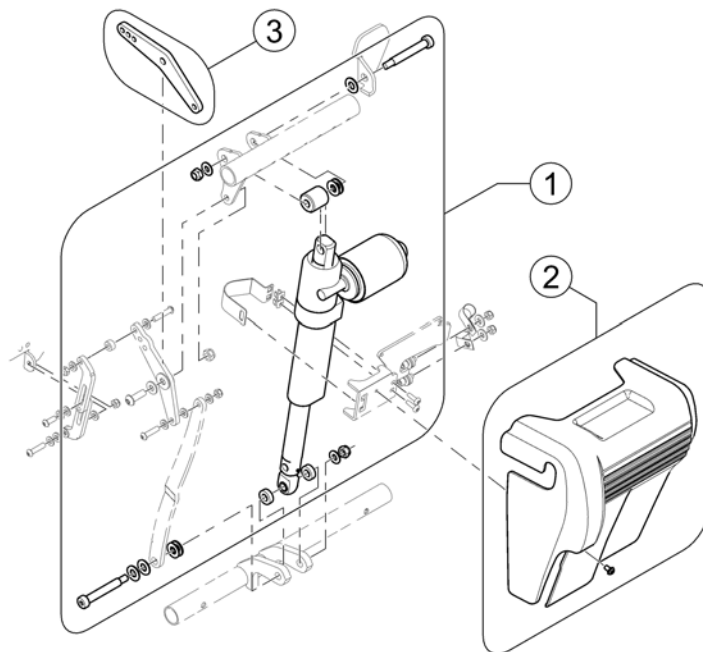

Pos.	Part number	Description	Valid from → until	Qty
1	SPTRC2191	Backrest Recliner with Hardware		1
	SPTRC2138	Backrest shroud with mounting hardware		1
3	SPTRC1926	Backrest Preline Crankarm 30°		1
-	SPTRE0322	Actuator Cable, Backrest Recliner		1