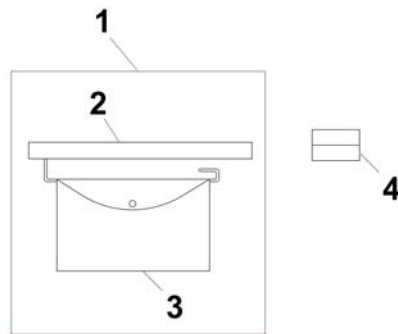

Bag

1567256 iso

Pos.	Part number	Description	Valid from → until	Qty
1	SP1430417	Bag for side panel, cpl. LH		1
2	SP1430855	Holder for armrest bag		1
3	SP5314967	Bag for armrest		1
4	F370032-9005	Holder for side part with mirror/brake RAL 9		1