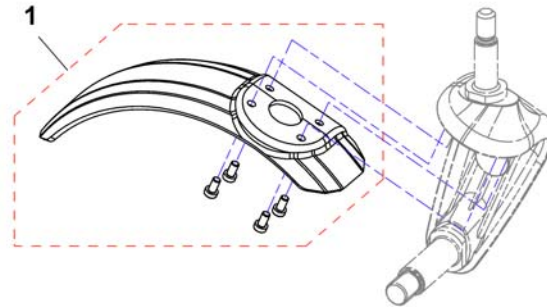

Fender for Castors

1567879.dwg

Pos.	Part number	Description	Valid from → until	Qty
1	SP1530530	Fender for Castor, cpl. - RH		1
1	SP1530553	Fender for Castor, cpl. - LH		1