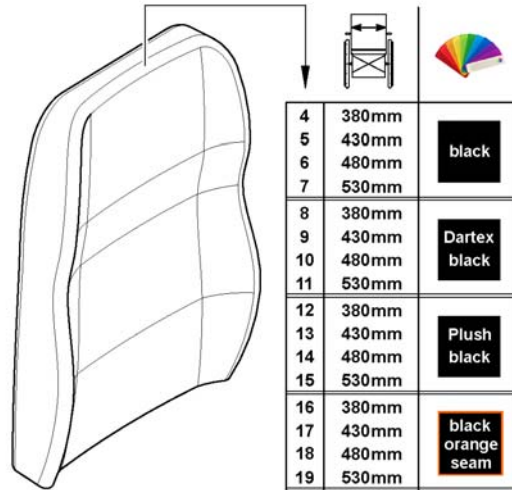

Laguna

Pos.	Part number	Description	Valid from → until	Qty
1	SP1568489	Flex3 backrest plate <i>[2172]</i>		1
2	SP1572321	Clamps		1
3	1497411	HANDWHEEL M12 LONG NECK/HEADREST		1
4	SP1529585	Backrest Cushion Laguna / EasyAdapt, black - SW 380mm <i>[2173+2151]</i>		1
5	SP1529586	Backrest Cushion Laguna / EasyAdapt, black - SW 430mm <i>[2173+2151]</i>		1
6	SP1529587	Backrest Cushion Laguna / EasyAdapt, black - SW 480mm <i>[2173+2151]</i>		1
7	SP1529596	Backrest Cushion Laguna / EasyAdapt, black - SW 530mm <i>[2173+2151]</i>		1
8	SP1529538-TR26	Backrest Cushion Laguna / EasyAdapt, Dartex black - SW 380mm <i>[2173+2152]</i>		1
9	SP1529539-TR26	Backrest Cushion Laguna / EasyAdapt, Dartex black - SW 430mm <i>[2173+2152]</i>		1
10	SP1529540-TR26	Backrest Cushion Laguna / EasyAdapt, Dartex black - SW 480mm <i>[2173+2152]</i>		1
11	SP1529545-TR26	Backrest Cushion Laguna / EasyAdapt, Dartex black - SW 530mm <i>[2173+2152]</i>		1
12	SP1529538-TR35	Backrest Cushion Laguna, Plush black - SW 380mm <i>[2173+2154]</i>		1
13	SP1529539-TR35	Backrest Cushion Laguna, Plush black - SW 430mm <i>[2173+2154]</i>		1
14	SP1529540-TR35	Backrest Cushion Laguna, Plush black - SW 480mm <i>[2173+2154]</i>		1
15	SP1529545-TR35	Backrest Cushion Laguna, Plush black - SW 530mm <i>[2173+2154]</i>		1
16	SP1529538	Backrest Cushion Laguna / EasyAdapt, black with orange seam - SW 380mm <i>[2173+2153]</i>		1
17	SP1529539	Backrest Cushion Laguna / EasyAdapt, black with orange seam - SW 430mm <i>[2173+2153]</i>		1
18	SP1529540	Backrest Cushion Laguna / EasyAdapt, black with orange seam - SW 480mm <i>[2173+2153]</i>		1