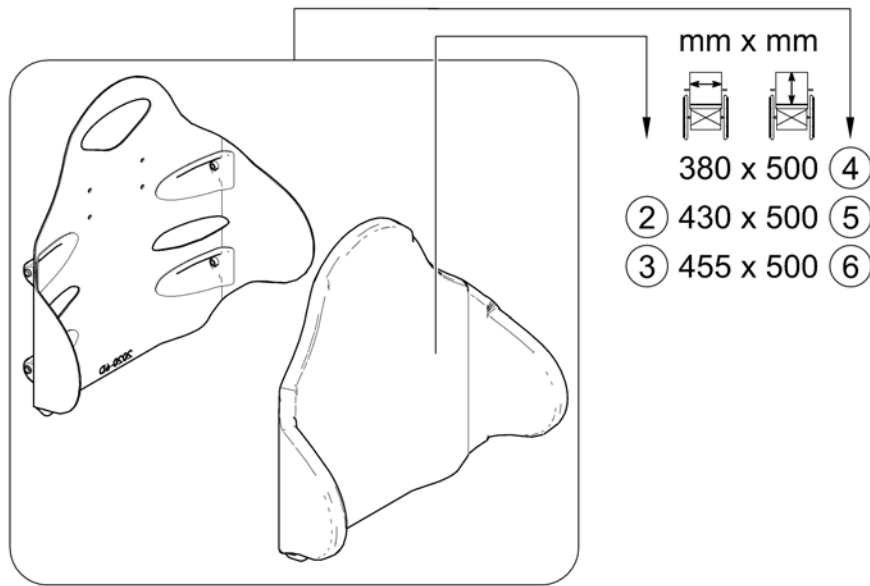

158913.00

Elite Deep Back

Pos.	Part number	Description	Valid from → until	Qty
2	1544077	Backrest Cushion - Elite Deep Back 430x500mm (17x20")		1
3	1544081	Backrest Cushion - Elite Deep Back 455x500mm (18x20")		1
4	SP1543511	Elite Deep Back 380x500mm (15x20"), cpl. [2178+2121]		1
5	SP1543519	Elite Deep Back 430x500mm (17x20"), cpl. [2178+2122]		1
6	SP1543523	Elite Deep Back 455x500mm (18x20"), cpl. [2178+2123]		1