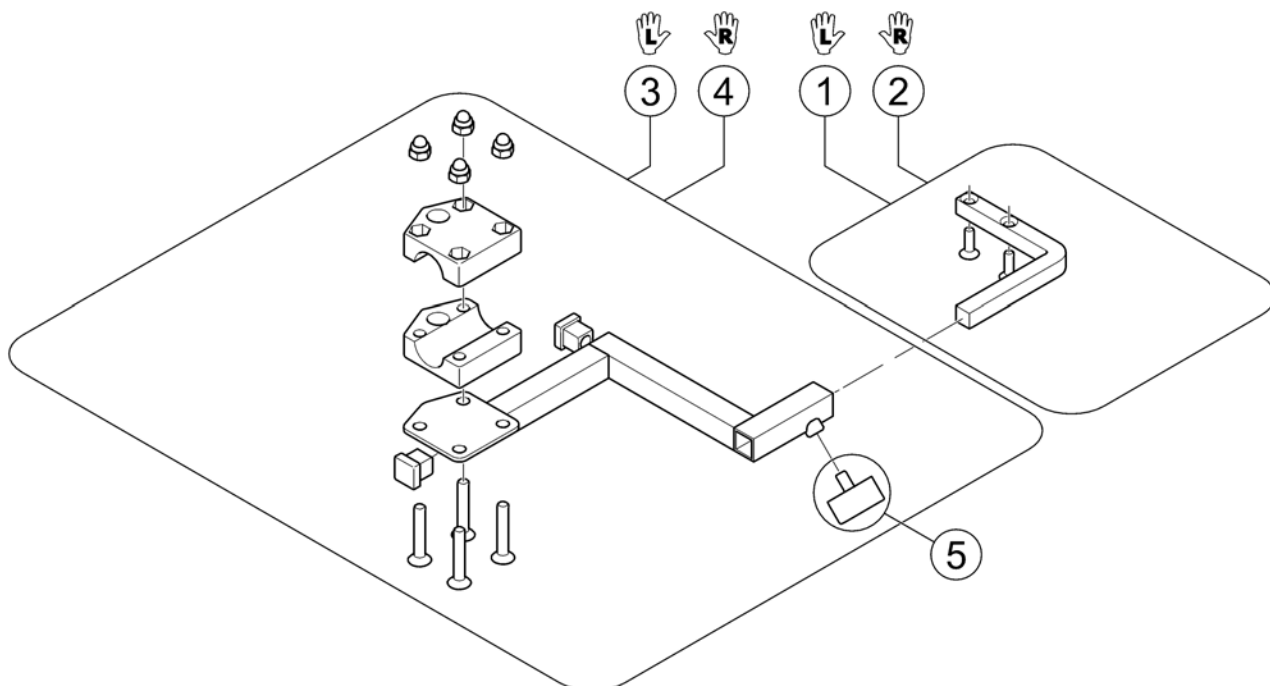

Remote Bracket Attendant for Standard-/EasyAdapt-Seat

1560837.00

Pos.	Part number	Description	Valid from → until	Qty
1	1422806	Remote Support LH		1
2	1422810	Remote Support RH		1
3	SP1422937	Bracket for attendant control LH		1
4	SP1422936	Bracket for attendant control RH		1
5	L31001	Wing Scew M6X10		1