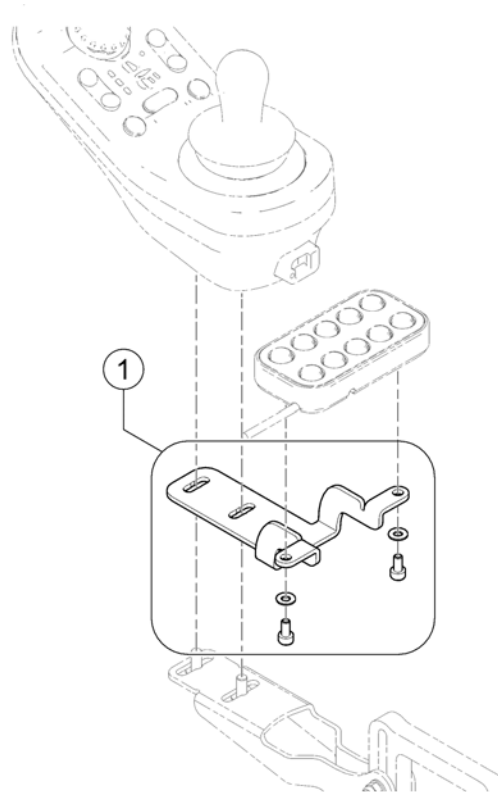

Bracket, front

1008157.00

Pos.	Part number	Description	Valid from → until	Qty
1	SP1606388	Bracket 10-way switch - front		1