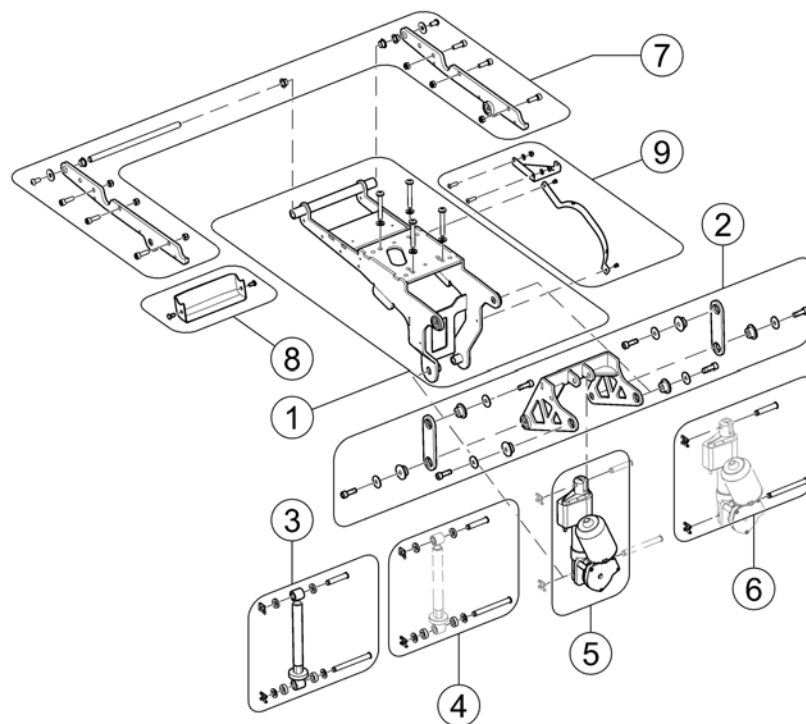

Modulite Seat

1573130.iss

Pos.	Part number	Description	Valid from → until	Qty
1	-	Seat column / -raiser Storm4 [1023/1025/1030/1040]		1
2	-	Seat column / -raiser Storm4 X-Plore [1023/1025/1030/1040]		1
3	-	Seat Height Adapter Storm4 [1040]		1
4	-	Seat Height Adapter Storm4 X-Plore [1040]		1
5	-	Seat Tilt [1002][1014]		1
6	-	One Piece Seat Plate [2110]		1
7	-	Telescopic Seat Frame and Plate [2111]		1
8	-	Telescopic Seat Frame and Sling Seat [2112]		1
9	-	Telescopic Seat Frame and Universal Adapter [2109]		1
10	-	Seat Cushions "Standard" & "Matrx Flo-Tech" [2141/2142/2143]		1
10	-	Seat Cushions "Matrx Libra" [2147]		1
10	-	Seat Cushions "Matrx Vi" [2144]		1

Seat Tilt

1583167.indd

Pos.	Part number	Description	Valid from → until	Qty
1	SP1551991	Tilt carrier [1002][1014]		1
2	SP1559711	Tiltmechanism, cpl. [1002][1014]		1
3	SP1551010	Tilt spindle, cpl. [1002]		1
4	SP1551009	Mounting-Kit		1
5	SP1532480	Motor for powered tilt, cpl. [1014] ACS		1
5	SP1607900	REAC Motor RE35 (w/o switch) [1014] LiNX	2017-01-01 →	1
6	SP1532481	Mounting-Kit for powered tilt		1
7	SP1573217	Modulite Seat Support [2001]		1
8	SP1588880	Cable Cover	2016-01-01 →	1
9	SP1603273	Cable Support Sheets, cpl. [1030][1040]		1