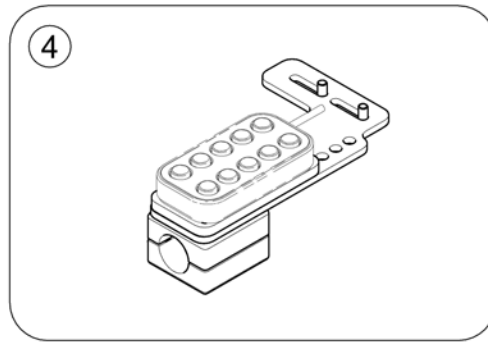

10-way switch & brackets

1608155.kim

Pos.	Part number	Description	Valid from → until	Qty
1	-	10-way switch		1
2	-	Bracket, front		1
3	-	Bracket, opposite side		1
4	-	Bracket, rear		1