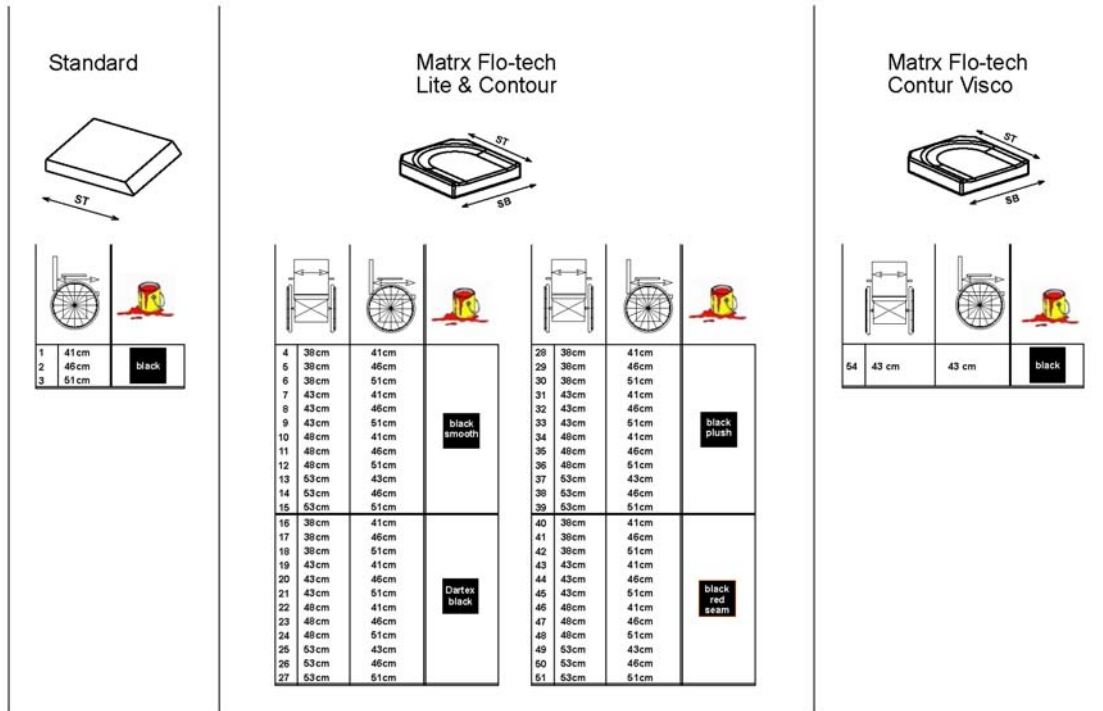

Adapter Kit for Universal Seat

1581863.iso

Pos.	Part number	Description	Valid from → until	Qty
1	SP1580750	Adapter Kit for Universal Seat 510mm		1

Seat Cushions "Standard" & "Matrx Flo-Tech"

1600754 iso

Pos.	Part number	Description	Valid from → until	Qty
1	1420460	Seat Cushion Standard - SW 430mm, SD 410mm <i>[2141]</i>		1
2	1420461	Seat Cushion Standard - SW 430mm, SD 460mm <i>[2141]</i>		1
3	1420462	Seat Cushion Standard - SW 430mm, SD 510mm <i>[2141]</i>		1
4	SPFLB15/16	Flo-Tech Lite 15x16" <i>[2142+2151]</i>		1
5	SPFLB15/18	Seatcushion Easy-Adapt SB38 x ST46cm black smooth <i>[2142+2151]</i>		1
6	SPFLB15/20	Seatcushion Easy-Adapt SB38 x ST51cm black smooth <i>[2142+2151]</i>		1
7	SPFLB17/16	Seatcushion Easy-Adapt SB43 x ST41cm black smooth <i>[2142+2151]</i>		1
8	SPFLB17/18	Seatcushion Easy-Adapt SB43 x ST46cm black smooth <i>[2142+2151]</i>		1
9	SPFLB17/20	Seatcushion Easy-Adapt SB43 x ST51cm black smooth <i>[2142+2151]</i>		1
10	SPFLB19/16	Seatcushion Easy-Adapt SB48 x ST41cm black smooth <i>[2142+2151]</i>		1
11	SPFLB19/18	Seatcushion Easy-Adapt SB48 x ST46cm black smooth <i>[2142+2151]</i>		1
12	SPFLB19/20	Flo-Tech Lite 19x20" <i>[2142+2151]</i>		1
13	SPFCB21/17	Flo-Tech Contour 21x17" <i>[2142+2151]</i>		1
14	SPFCB21/18	Flo-Tech Contour 21x18" <i>[2142+2151]</i>		1
15	SPFCB21/20	Flo-Tech Contour 21x20" <i>[2142+2151]</i>		1
16	SP1529546-TR26	seat cushion Flo-tech Lite SW 38 x SD 41 Dartex black <i>[2142+2152]</i>		1
17	SP1529547-TR26	seat cushion Flo-tech Lite SW 38 x SD 46 Dartex black <i>[2142+2152]</i>		1
18	SP1529548-TR26	seat cushion Flo-tech Lite SW 38 x SD 51 Dartex black <i>[2142+2152]</i>		1