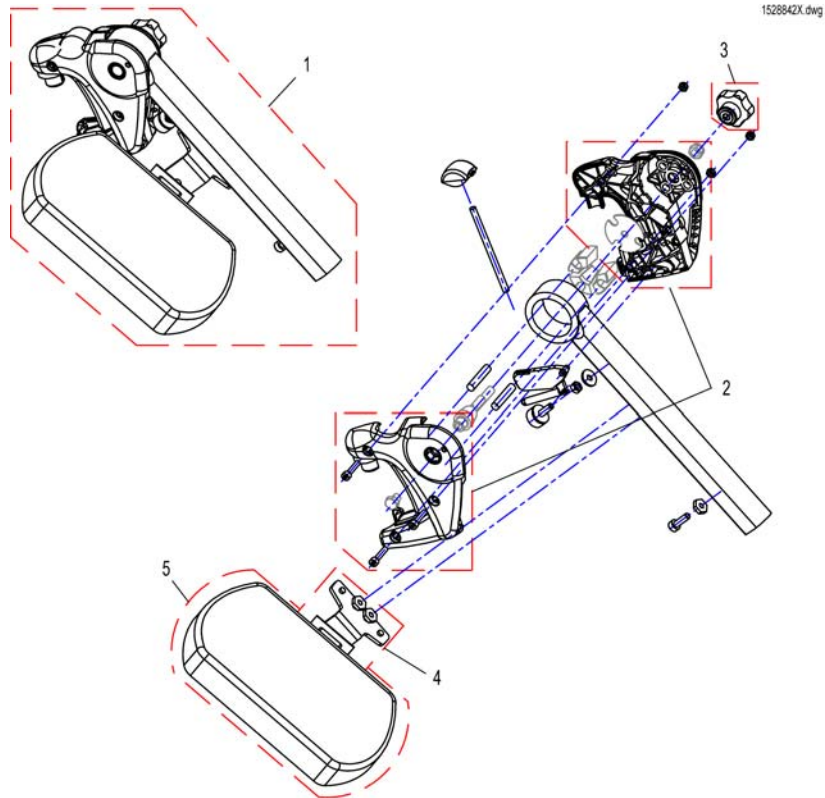

Hanger Vari A (04/2009 =>)

Pos.	Part number	Description	Valid from → until	Qty
-	SP1527820	Rework-Kit Vari A Legrest Version 1 => Version 2 <i>Vari A Version 1 => Version 2 Upgrade Kit</i>		1
1	SP1527498	Hanger Vari A LH, cpl.		1
1	SP1527492	Hanger Vari A RH, cpl.		1
2	SP1434955	Cover Legrest cpl.		1
3	L34011	Handknob M8 Tristarfemale		1
4	SP1450447	Calf Pad Holder Left Turnable, cpl.		1
4	SP1450446	Calf Pad Holder Right Turnable, cpl.		1
5	6301333	Legrest calf pad		1