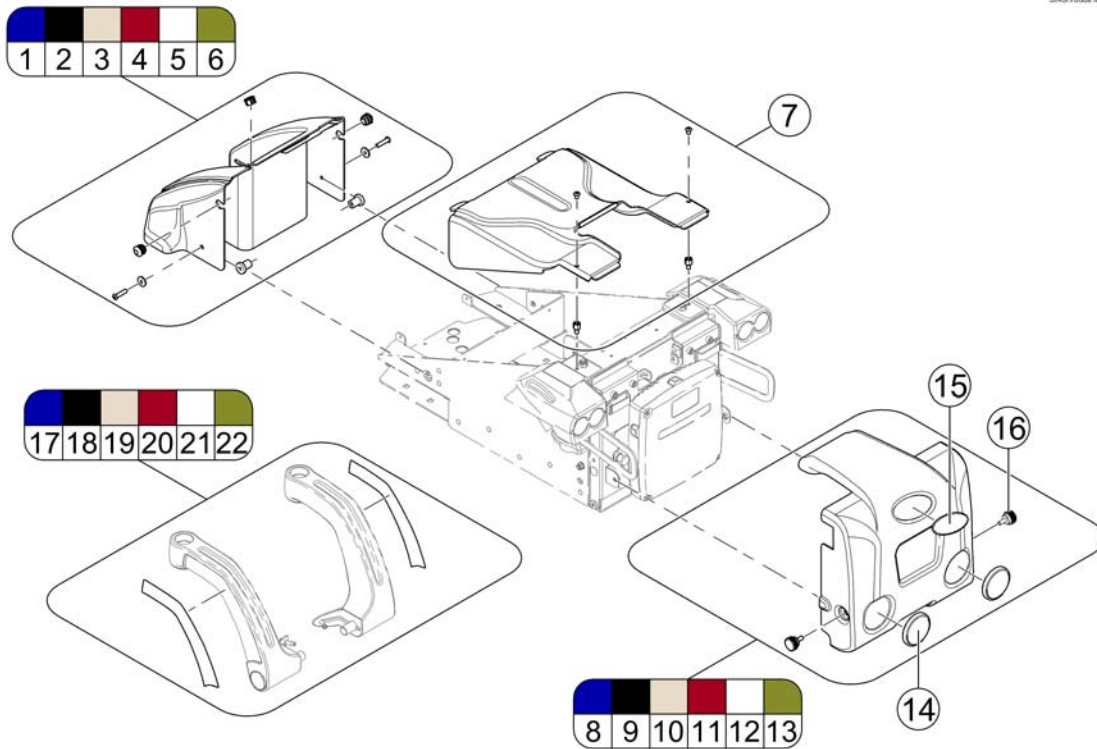

Shrouds

Pos.	Part number	Description	Valid from → until	Qty
	SP1553166	Touch-up paint - Blue (RAL 5026)		1
	SP1553148	Touch-up paint, RAL 9005 Black		1
	SP1553167	Touch-up paint - Champagne		1
	SP1553169	Touch-up paint - Red		1
	SP1553168	Touch-up paint - White (RAL 9016)		1
	SP1553210	Touch-up paint - Green (RAL 6003)		1
	SP1553211	Touch-up paint - White aluminium (RAL 9006)		1
1	SP1530339	Front shroud, cpl., Blue (RAL 5026)	→ 2012-04-12	1
1	SP1559801	Front shroud, cpl. - blue (RAL 5026)	2012-04-13 →	1
2	SP1530340	Front shroud, cpl., Black (RAL 9005)	→ 2012-04-09	1
2	SP1559802	Front shroud, cpl. - black (RAL 9005)	2012-04-10 →	1
3	SP1530341	Front shroud, cpl., Champagne	→ 2012-04-12	1
3	SP1559803	Front shroud, cpl. - champagne	2012-04-13 →	1
4	SP1530342	Front shroud, cpl., Red	→ 2012-04-12	1
4	SP1559804	Front shroud, cpl. - red	2012-04-13 →	1
5	SP1530343	Front shroud, cpl., White (RAL 9016)	→ 2012-04-12	1
5	SP1559805	Front shroud, cpl. - white (RAL 9016)	2012-04-13 →	1
6	SP1530344	Front shroud, cpl., Green (RAL 6003)	→ 2012-04-12	1
6	SP1559806	Front shroud, cpl. - green (RAL 6003)	2012-04-13 →	1
7	SP1530345	Middle Shroud - white aluminium (RAL 9006)		1
8	SP1530346	Rear shroud, cpl., Blue (RAL 5026)		1
9	SP1530347	Rear shroud, cpl., Black (RAL 9005)		1
10	SP1530348	Rear shroud, cpl., Champagne		1
11	SP1530427	Rear shroud, cpl., Red		1
12	SP1530428	Rear shroud, cpl., White (RAL 9016)		1
13	SP1530429	Rear shroud, cpl., Green (RAL 6003)		1
14	1419274	Reflector round, red		1
15	0572-06266	Invacare logo		1
16	1440769	Hand screw M6x15		1
17	SP1522428	Decal-Kit Blue (RAL 5026)		1
18	SP1523651	Decal-Kit Black (RAL 9005)		1