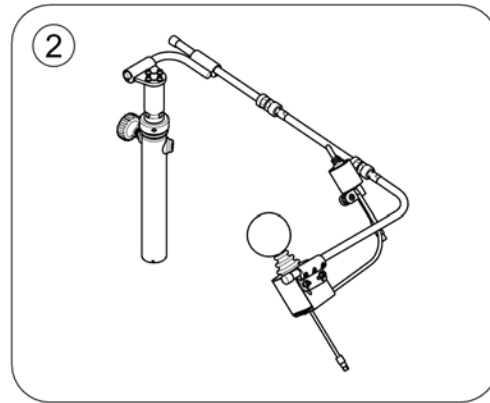

Pos.	Part number	Description	Valid from → until	Qty
1	-	Chin Control powered - Details		1
2	-	Chin Control manual - Details		1
-	SP1601389	Kit, Swing-away mounting arm, powered, LH, cpl. with stereo-switch (no joystick nor harness included) <i>Please order respective harness & joystick separately!</i>		1
-	SP1601390	Kit, Swing-away mounting arm, powered, RH, cpl. with stereo-switch (no joystick nor harness included) <i>Please order respective harness & joystick separately!</i>		1
-	SP1601391	Kit, Swing-away mounting arm, manual, LH, cpl. (no joystick nor harness included) <i>Please order respective harness & joystick separately!</i>		1
-	SP1601408	Kit, Swing-away mounting arm, manual, RH, cpl. (no joystick nor harness included) <i>Please order respective harness & joystick separately!</i>		1
-	SP1601528	Kit, Joysticks & Harness for REM 24 SD		1
-	SP1601529	Kit, Joysticks & Harness for G91S		1