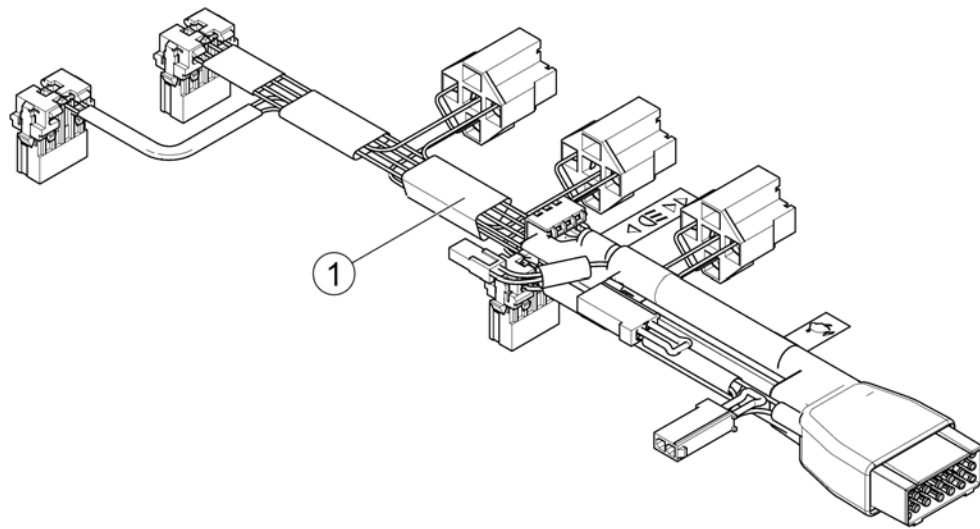

Main cable harness

1583074.iss

Pos.	Part number	Description	Valid from → until	Qty
1	SP1579550	Main Cable Harness Storm4 TT		1