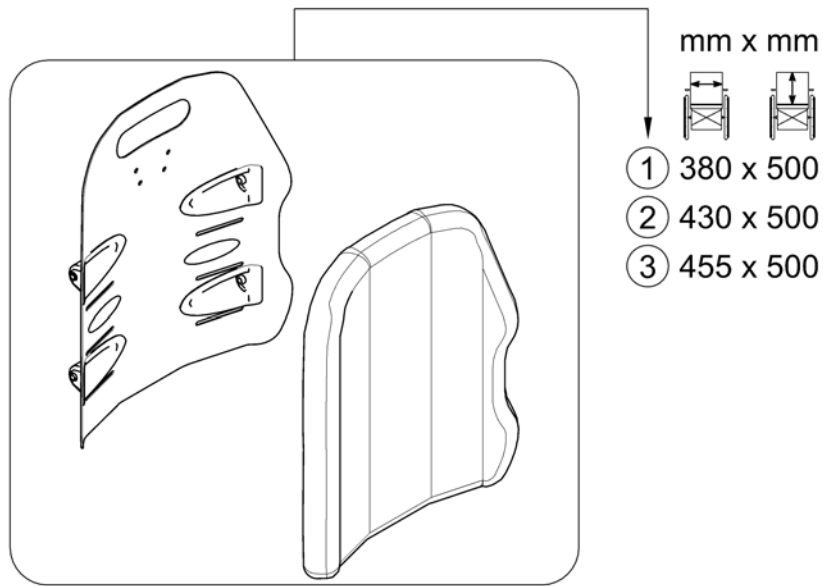

Matrx Elite (Full) Back

158914-00

Elite Full Back

Pos.	Part number	Description	Valid from → until	Qty
1	SP1532094	Matrx Elite Back 15x20" [2176]		1
2	SP1517755	Matrx Elite Back 17x20" [2176]		1
3	SP1517756	Matrx Elite Back 18x20" [2176]		1