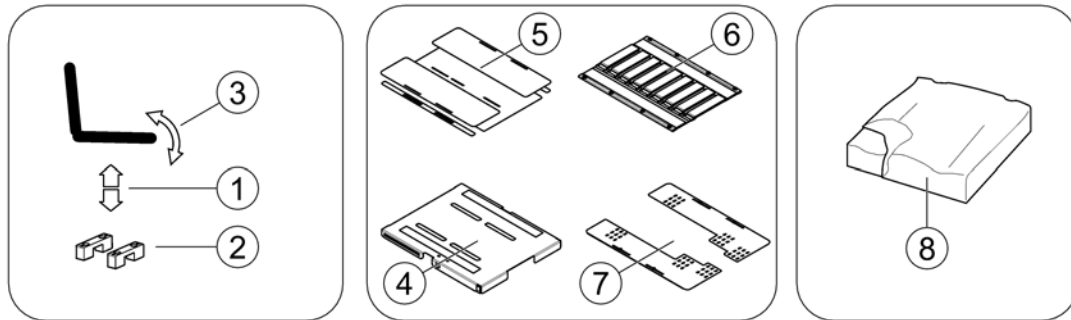

Modulite Seat

1583148 Rev

Pos.	Part number	Description	Valid from → until	Qty
1	-	Seat column / Seatriser <i>[1025/1026/1030/1040]</i>		1
2	-	Seat Height Adapter <i>[1040]</i>		1
3	-	Seat Tilt <i>[1002][1014]</i>		1
4	-	One Piece Seat Plate <i>[2110]</i>		1
5	-	Telescopic Seat Frame and Plate <i>[2111]</i>		1
6	-	Telescopic Seat Frame and Sling Seat <i>[2112]</i>		1
7	-	Telescopic Seat Frame and Universal Adapter <i>[2109]</i>		1
8	-	Seat Cushions "Standard" & "Matrx Flo-Tech" <i>[2141/2142/2143]</i>		1
8	-	Seat Cushions "Matrx Libra" <i>[2147]</i>		1
8	-	Seat Cushions "Matrx Vi" <i>[2144]</i>		1