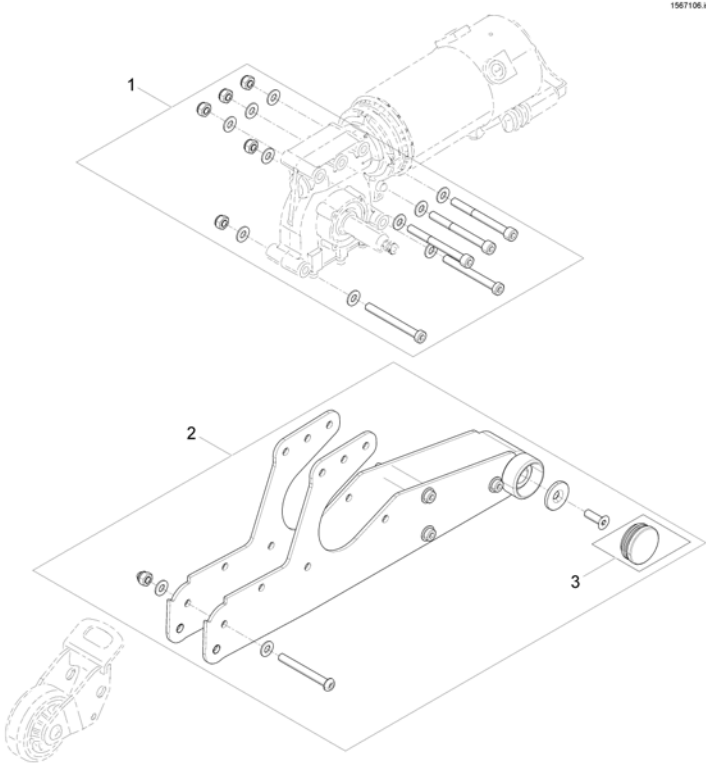

Motor Swingarm SSD, Anti-Tippers flip up

Pos.	Part number	Description	Valid from → until	Qty
1	SP1541363	Mounting Hardware, Motor Swing Arm		1
2	SP1552980	Swingarm LH		1
3	SP1552979	Swingarm RH		1
4	SPL01043	Slider		1