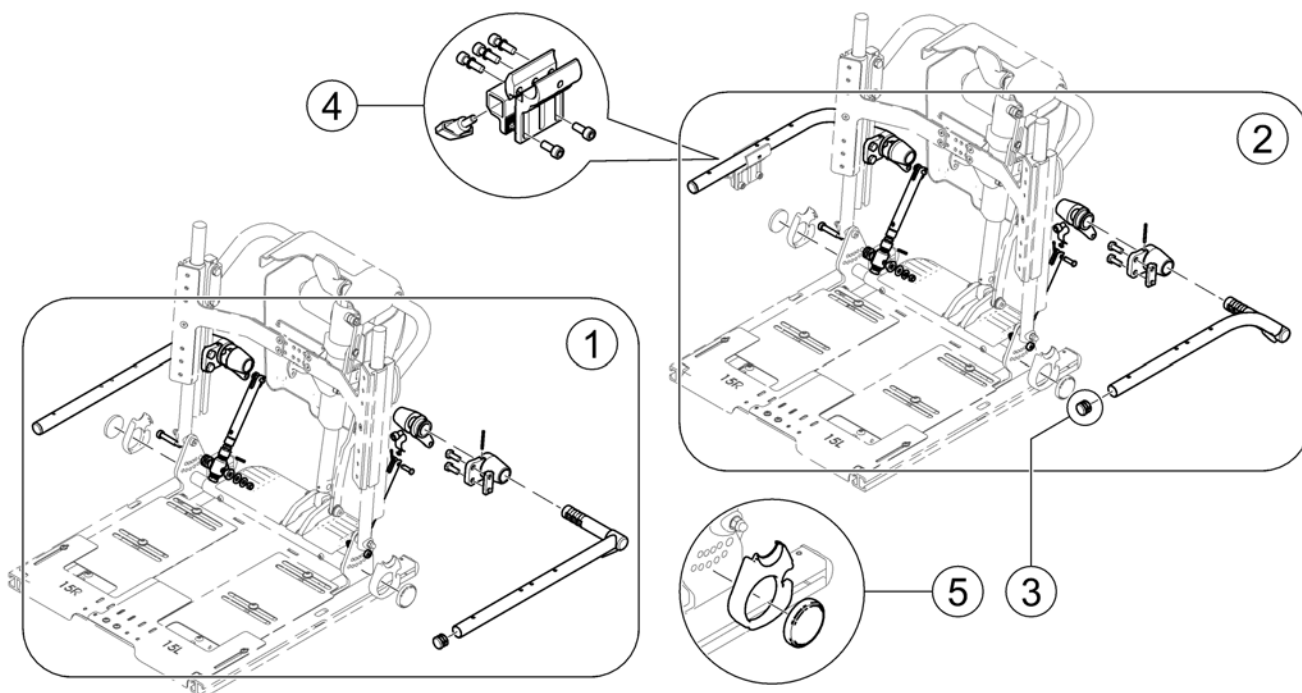

Cantilever Flip-Up Armrest

1602155.iso

Pos.	Part number	Description	Valid from → until	Qty
1	SPTRC1936	Cantilever Flip-Back Desk 240-330mm		1
2	SPTRC1937	Cantilever Flip-Back Desk 320-405mm		1
3	SPTRM0130	Armrest-pipe cap		1
4	SPTRC2060	Clamp with square tube adapter		1
5	SP1602015	Reflector Kit ULM - LH		1
5	SP1602016	Reflector Kit ULM - RH		1