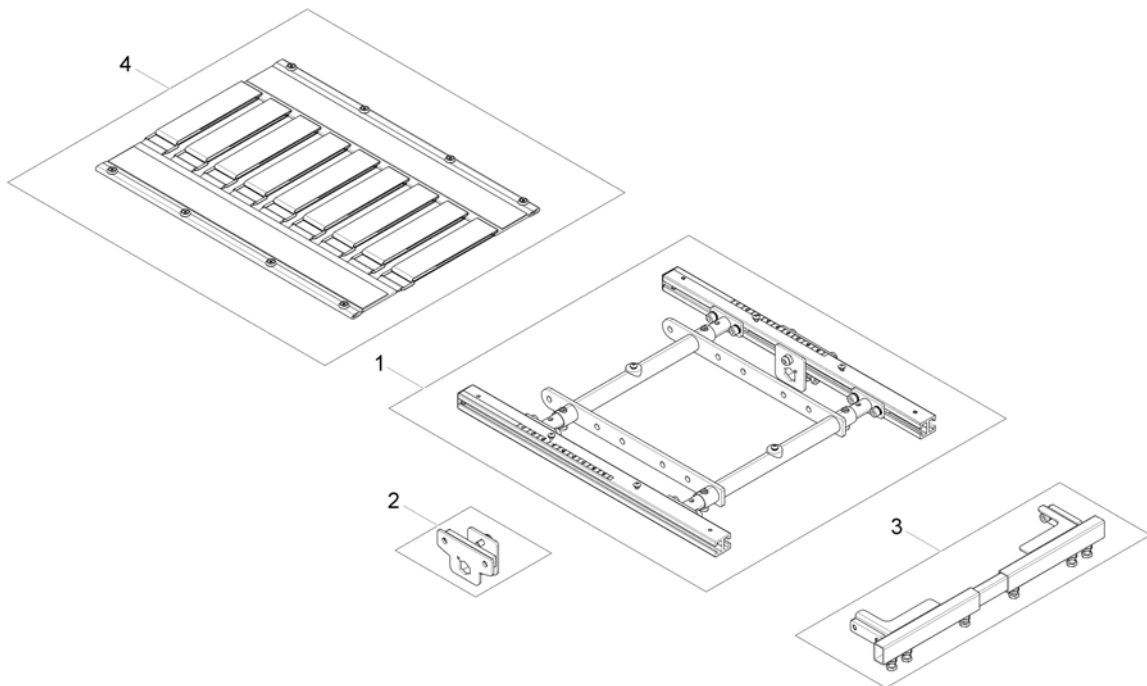

Telescopic Seat Frame and Sling Seat

1574270.00

Pos.	Part number	Description	Valid from → until	Qty
1	-	Telescopic Seat Frame		1
2	-	Armrest bracket		1
3	-	Legrest Support		1
4	-	Sling Seat		1