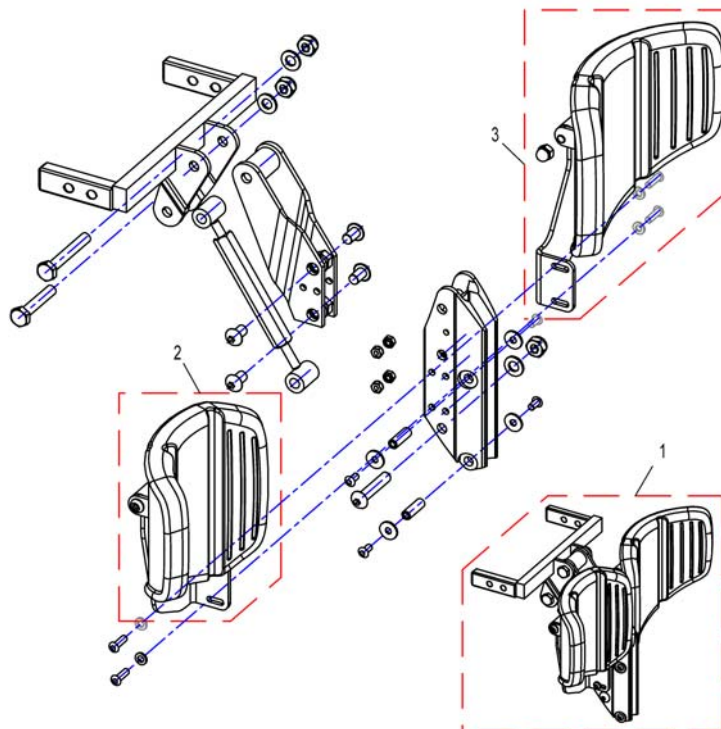

Central Legrest, manuell

1529387X.dwg

Pos.	Part number	Description	Valid from → until	Qty
1	SP1529387	Central Legrest, manuell, cpl.		1
2	1436070	CALF PLATE RH, COMPLETE WITH HOLDER		1
3	1436069	CALF PLATE LH, COMPLETE WITH HOLDER		1