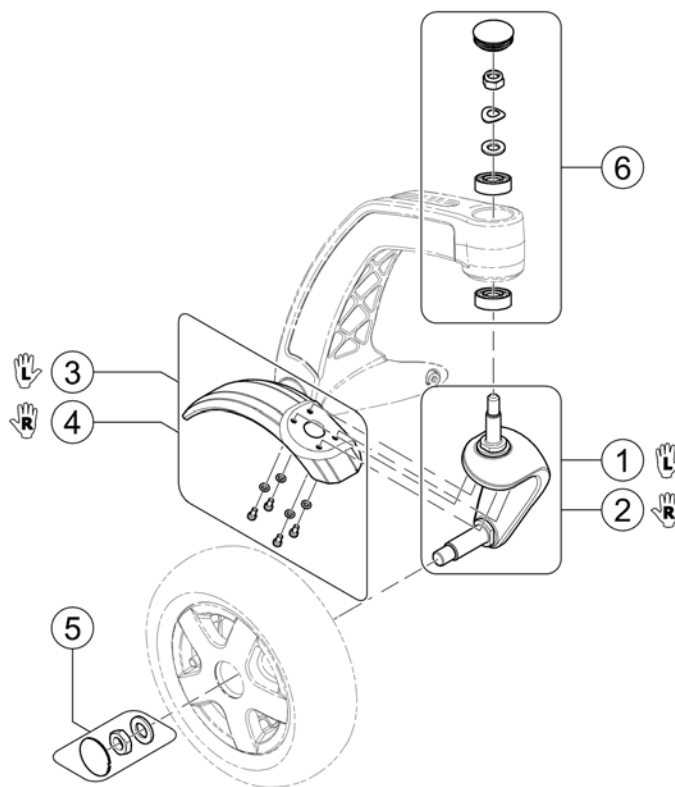

Front Fork

152890X.kim

Pos.	Part number	Description	Valid from → until	Qty
1	SP1588447	Front Fork, cpl. - LH <i>We recommend to exchange the front forks by pairs, because of new design. - replaces SP1552920</i>	2015-07-30 →	1
2	SP1588448	Front Fork, cpl. - RH <i>We recommend to exchange the front forks by pairs, because of new design. - replaces SP1552926</i>	2015-07-30 →	1
3	SP1530553	Fender for Castor, cpl. - LH		1
4	SP1530530	Fender for Castor, cpl. - RH		1
5	SP1530554	Wheel Fixation Kit		1
6	SP1530529	Bearing-Kit		1