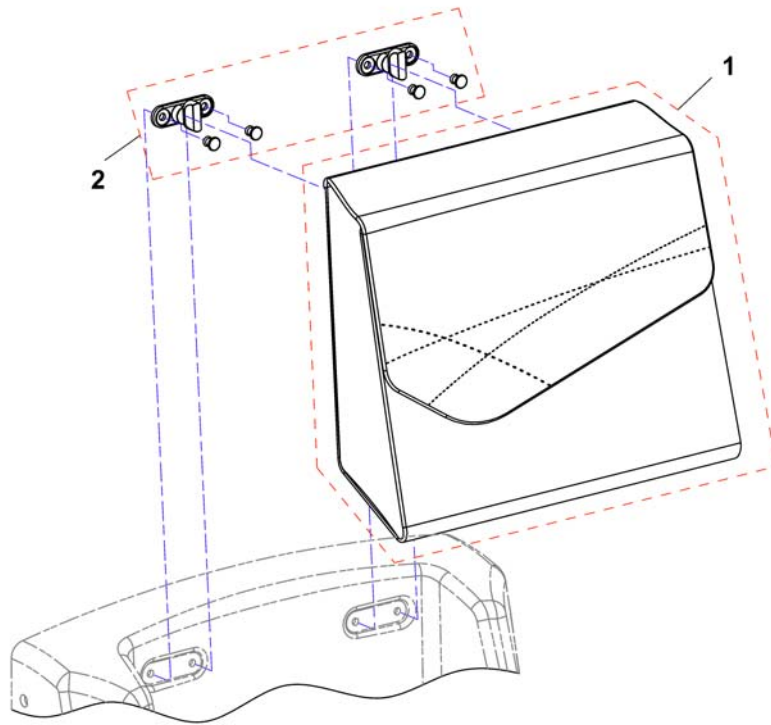

Bag

1536178X.dwg

Pos.	Part number	Description	Valid from → until	Qty
1	SP1536178	Bag		1
2	SP1537708	Mounting-Kit		1