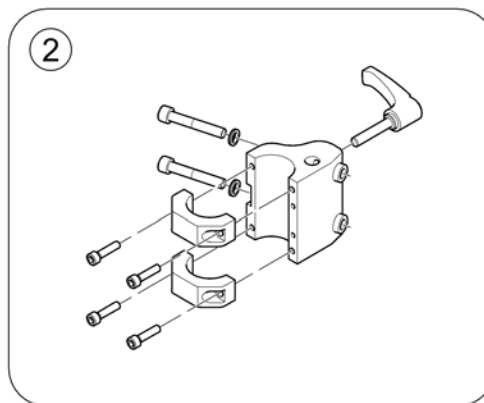

Chin Control - Modulite Seat (15/10/01 =>)

1591326.iss

Pos.	Part number	Description	Valid from → until	Qty
-	-	If retrofitting, the user manual must be ordered separately!		1
-	-	User Manuals Chin Control (2015-10-01 =>)		1
1	-	Chin Control DX-RJM		1
2	-	Mounting Hardware - Chin Control		1