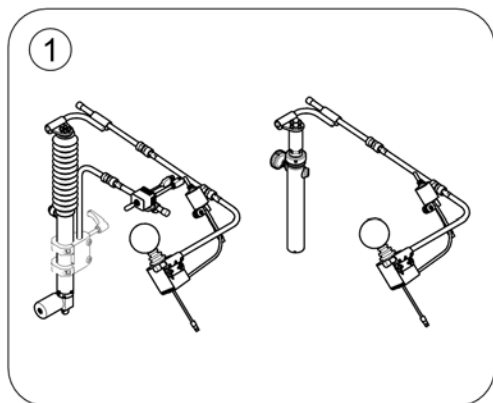

Chin Control - Modulite Seat (15/10/01 =>)

1591326.iss

Pos.	Part number	Description	Valid from → until	Qty
-	-	If retrofitting, the user manual must be ordered separately!		1
-	-	User Manuals Chin Control (2015-10-01 =>)		1
1	-	Chin Control DX-RJM		1
2	-	Mounting Hardware - Chin Control		1