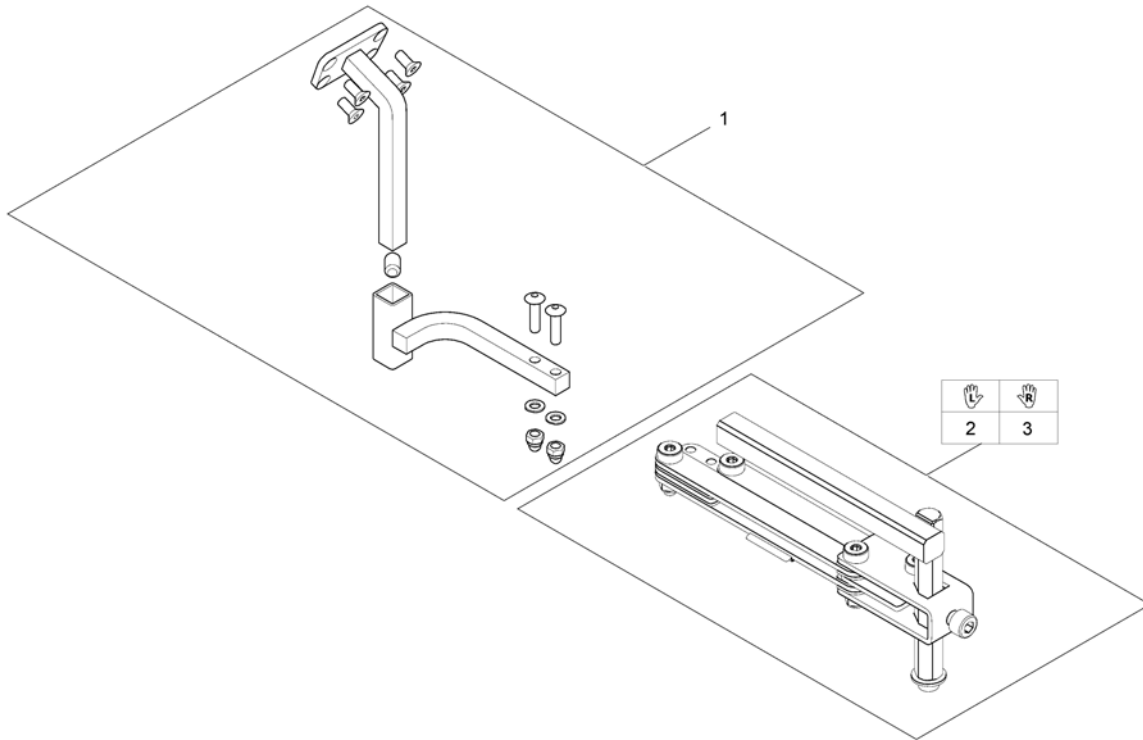

Remote Bracket Swing away & height adjust.

1560310.iso

Pos.	Part number	Description	Valid from → until	Qty
1	SP1517352	Remote Support for Bracket height adjustable and swing away		1
2	SP1496249	Remote bracket, height adjustable & swing away, LH		1
3	SP1496248	Remote bracket, height adjustable & swing away, RH		1