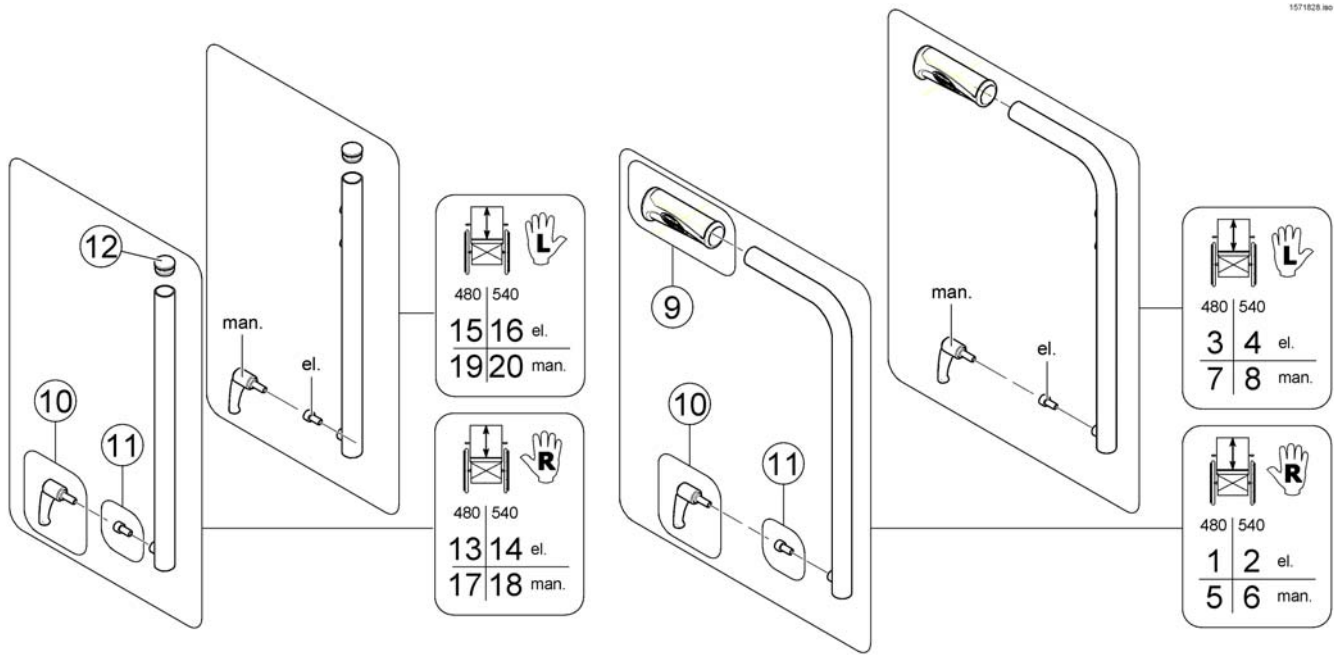

Backposts

Pos.	Part number	Description	Valid from → until	Qty
1	SP1587177	Backpost el. BH 480mm - RH <i>Compatible with Flip-Up & Following Armrest [2193/2192/2194] - replaces SP1563102</i>		1
2	SP1587184	Backpost el. BH 540mm - RH <i>Compatible with Flip-Up & Following Armrest [2193/2192/2194] - replaces SP1563103</i>		1
3	SP1587176	Backpost el. BH 480mm - LH <i>Compatible with Flip-Up & Following Armrest [2193/2192/2194] - replaces SP1560576</i>		1
4	SP1587183	Backpost el. BH 540mm - LH <i>Compatible with Flip-Up & Following Armrest [2193/2192/2194] - replaces SP1559578</i>		1
5	SP1587163	Backpost man. BH 480mm - RH <i>Compatible with Flip-Up & Following Armrest [2193/2192/2194] - replaces SP1572489</i>		1
6	SP1587182	Backpost man. BH 540mm - RH <i>Compatible with Flip-Up & Following Armrest [2193/2192/2194] - replaces SP1572490</i>		1
7	SP1587162	Backpost man. BH 480mm - LH <i>Compatible with Flip-Up & Following Armrest [2193/2192/2194] - replaces SP1572491</i>		1
8	SP1587178	Backpost man. BH 540mm - LH <i>Compatible with Flip-Up & Following Armrest [2193/2192/2194] - replaces SP1572492</i>		1
9	SP1586122	Handles (pair) <i>replaces item SP1563651</i>		1
10	0021-70002	Indexable lever 63mm M8x16		1
11	1567999	Bolt M8x16 8.8 black DIN912		1
13	SP1606879	Backpost el. BH 480mm - RH w/o Pushhandle		1
14	SP1606893	Backpost el. BH 540mm - RH w/o Pushhandle		1
15	SP1606880	Backpost el. BH 480mm - LH w/o Pushhandle		1
16	SP1606894	Backpost el. BH 540mm - LH w/o Pushhandle		1
17	SP1606877	Backpost man. BH 480mm - RH w/o Pushhandle		1
18	SP1606881	Backpost man. BH 540mm - RH w/o Pushhandle		1
19	SP1606878	Backpost man. BH 480mm - LH w/o Pushhandle		1
20	SP1606882	Backpost man. BH 540mm - LH w/o Pushhandle		1