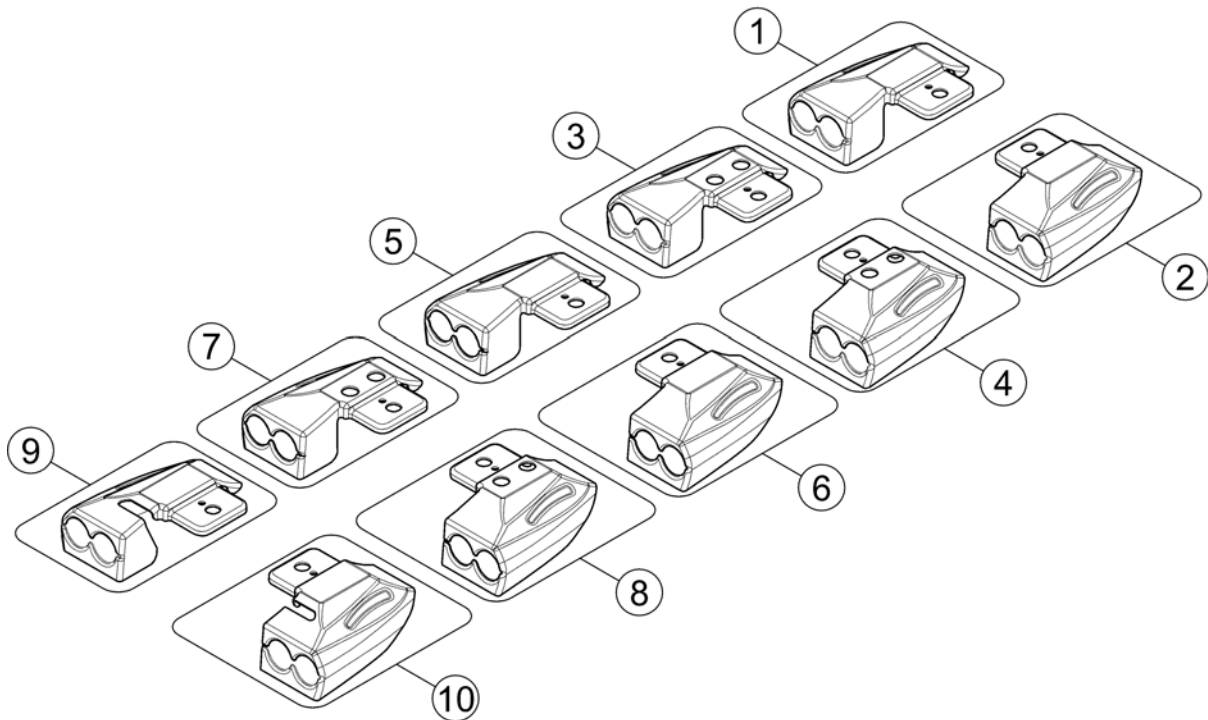

Shroud spring bracket/rear light

1528810X.iso

Pos.	Part number	Description	Valid from → until	Qty
1	SP1528810	Shroud for spring bracket without light LH		1
2	SP1528811	Shroud for spring bracket without light RH		1
3	SP1552927	Shroud for spring bracket, with baggage carrier, without light, LH		1
4	SP1552928	Shroud for spring bracket, with baggage carrier, without light, RH		1
5	SP1527836	Shroud for spring bracket for LED-rearlight LH		1
6	SP1527835	Shroud for spring bracket for LED-rearlight RH		1
7	SP1552929	Shroud for spring bracket, with baggage carrier, for LED-rearlight, LH		1
8	SP1552930	Shroud for spring bracket, with baggage carrier, for LED-rearlight, RH		1
9	SP1528627	Shroud for spring bracket for rearlight Germany, LH		1
10	SP1528626	Shroud for spring bracket for rearlight Germany, RH		1