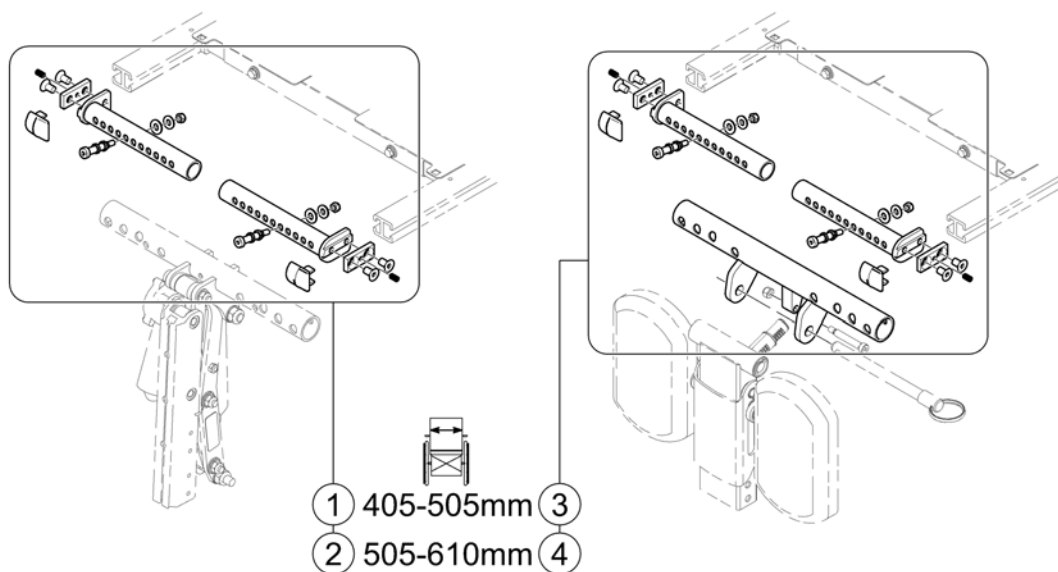

Supports, Central Legrests

158408 Rev

Pos.	Part number	Description	Valid from → until	Qty
1	SPTRC1945	Legrest Support, el. - SW 405-505mm (16-20")		1
2	SPTRC2096	Legrest Support, el. - SW 505-610mm (19-24")		1
3	SPTRC1947	Legrest Support, man. - SW 405-505mm (16-20")		1
4	SPTRC2097	Legrest Support, man. - SW 505-610mm (19-24")		1