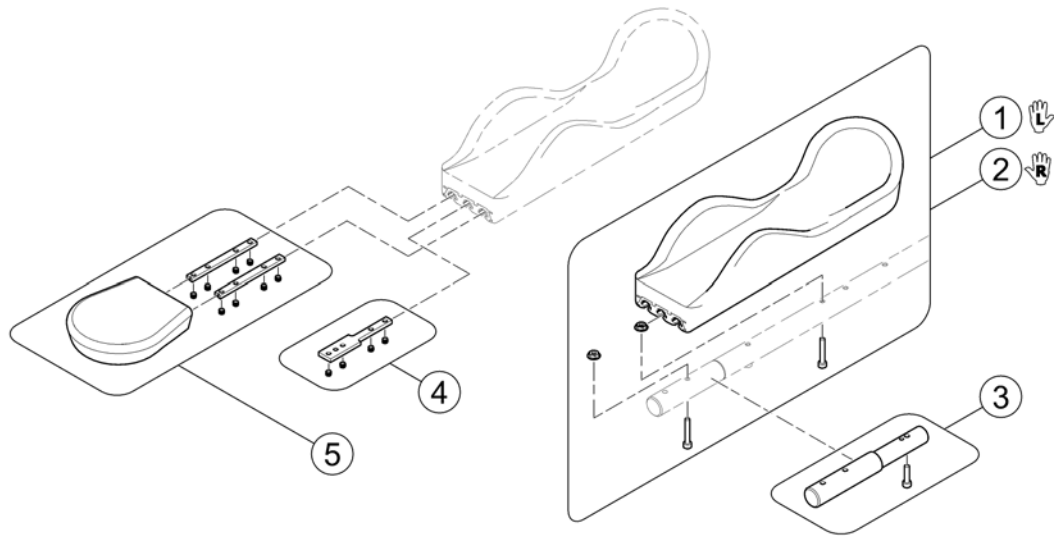

Armpad, Ergonomic

1588506 Rev

Pos.	Part number	Description	Valid from → until	Qty
1	SPTRC2100-C02	Ergonomic Arm Trough LH		1
2	SPTRC2100-C01	Ergonomic Arm Trough RH		1
3	SPTRC1935	Desk to Full Armrest Extension Kit <i>Needed for Pos. 1 & 2!</i>		1
4	SPTRC2102	Mounting Hardware for Otto Bock		1
5	SPTRC2101	Flat Hand Pad		1