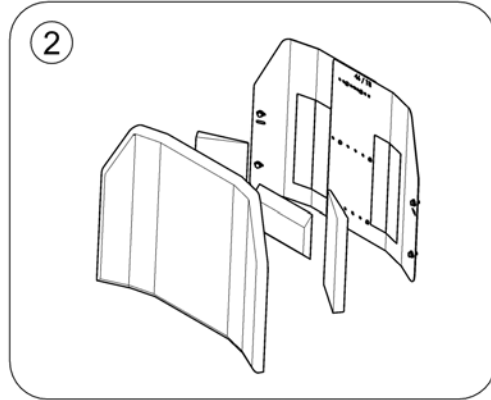

High Back

1588155.kim

High Back

Pos.	Part number	Description	Valid from → until	Qty
1	-	Backrest Hardware		1
2	-	Backrest Cushions		1