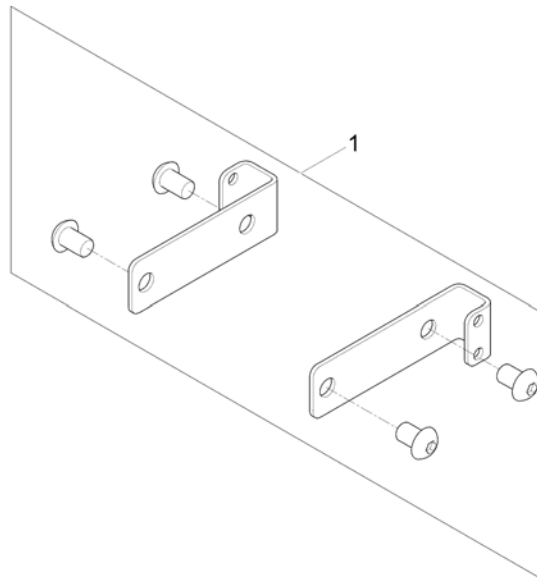

Attachment kit optimist seat

1567678.iso

Pos.	Part number	Description	Valid from → until	Qty
	SP1563883	Frontlight bracket Optimist seat		1