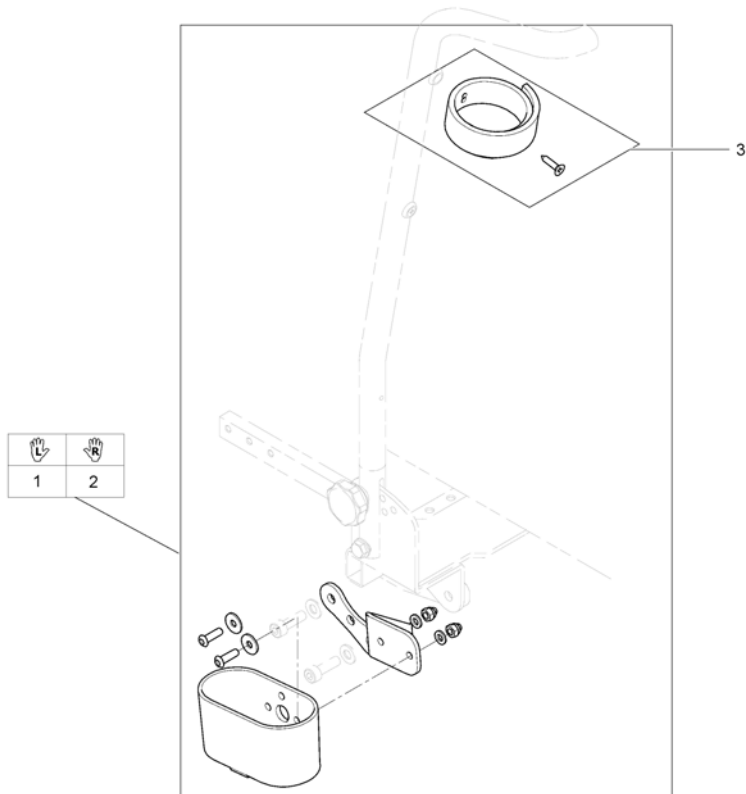

Cane holder (Easy Adapt Seat & Std-Seat)

1567015.iso

Pos.	Part number	Description	Valid from → until	Qty
1	SP1528444	Caneholder,general, cpl.		1
2	SP1529004	Caneholder,general, cpl.		1
3	SP1420493	Belt for caneholder		1