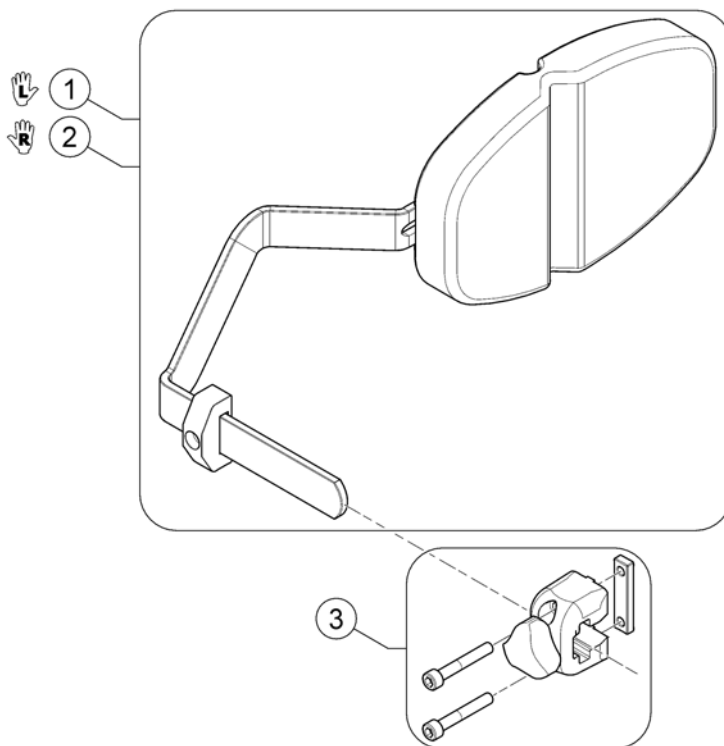

Lateral supports, Flex3 backrest - multi adjustable

160205.00

Pos.	Part number	Description	Valid from → until	Qty
-	-	Design change on 01. July 2016 - we suggest to change older supports on both sides.		1
1	SP1555692	Lateral support, multi-adjustable, cpl. - left		1
2	SP1555691	Lateral support, multi-adjustable, cpl. - right		1
3	1543574	Locking trunk support		1