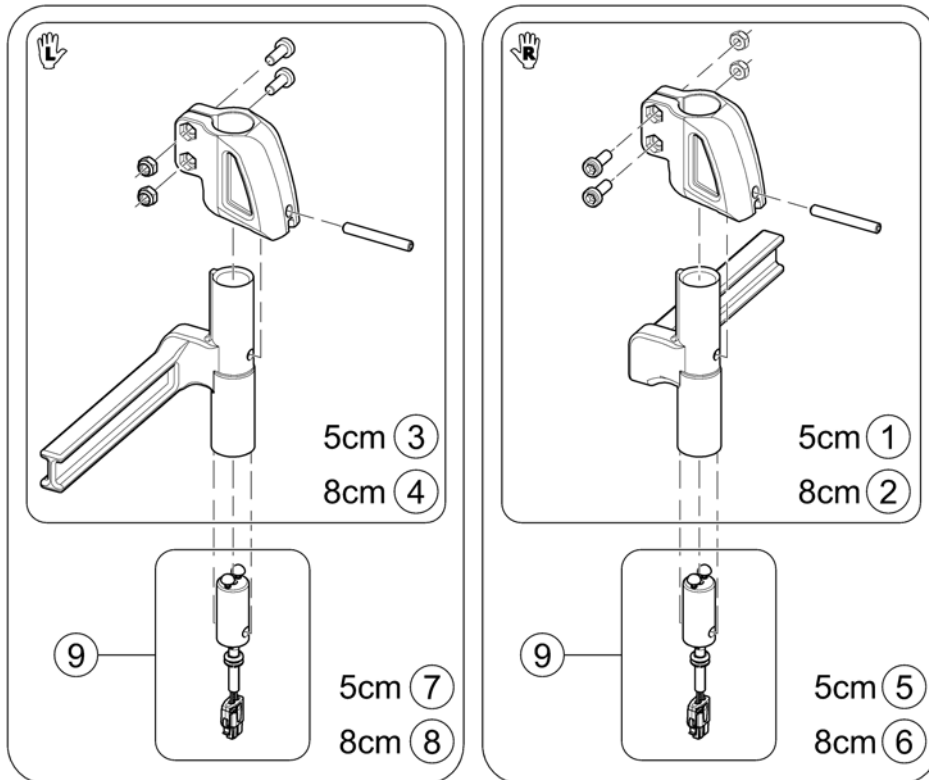

Legrest Support, Vari series 07/2005 ==>

1449734 iso

Pos.	Part number	Description	Valid from → until	Qty
1	SP1449732	Legrest Support Vari series, man. 5cm - RH		1
2	SP1449736	Footrest/Legrest receptacle, manuell, RH, 8cm		1
3	SP1449733	Legrest Support Vari series, man. 5cm - LH		1
4	SP1449737	Footrest/Legrest receptacle, manuell, LH, 8cm		1
5	SP1531071	Legrest Support Vari series, powered 5cm - RH		1
6	SP1531073	Legrest Support Vari series, powered 8cm - RH		1
7	SP1531072	Legrest Support Vari series, powered 5cm - LH		1
8	SP1531082	Legrest Support Vari series, powered 8cm - LH		1
9	SP1530795	Power Supply Cable Legrest ACS2 (1000mm)		1