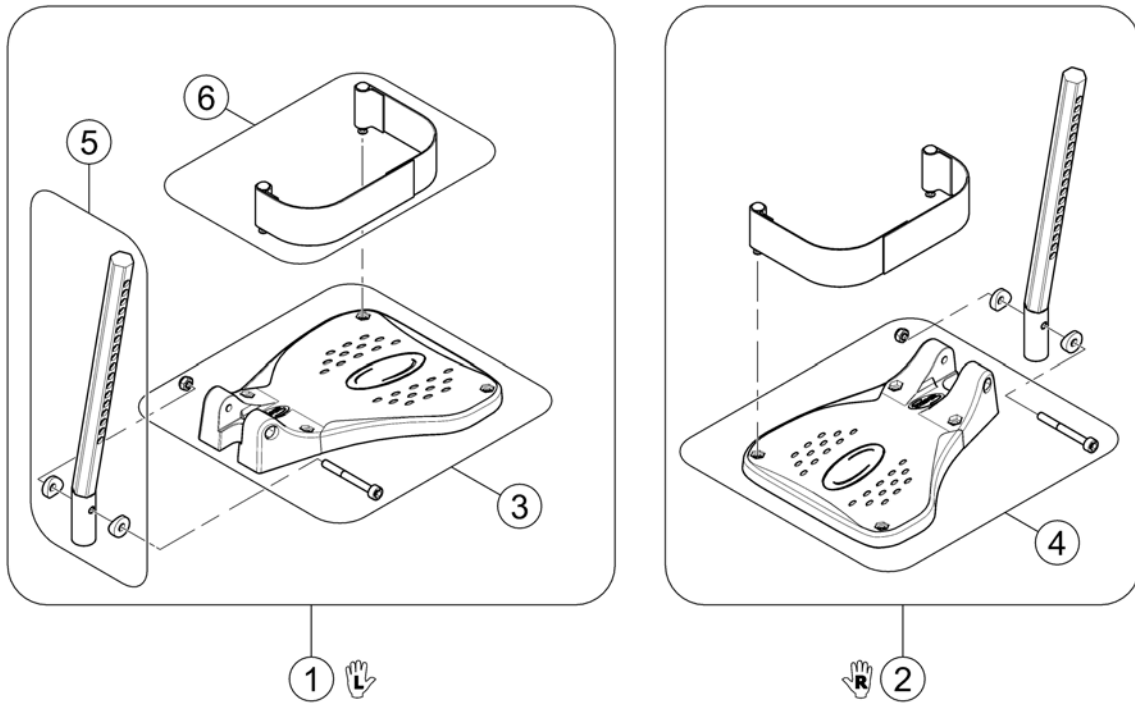

Footrests Vari, Flip-Up (01.08.10 =>)

152964X.lin

Pos.	Part number	Description	Valid from → until	Qty
1	SP1541575	Footplate flip up, LH, cpl.		1
2	SP1541574	Footplate flip up, RH, cpl.		1
3	SP1529645	FOOTPLATE LH		1
4	SP1529644	FOOTPLATE RH		1
5	SP1543045	Plug-in tube LH/RH		1
6	SP1442467	Heel Strap cpl.		1