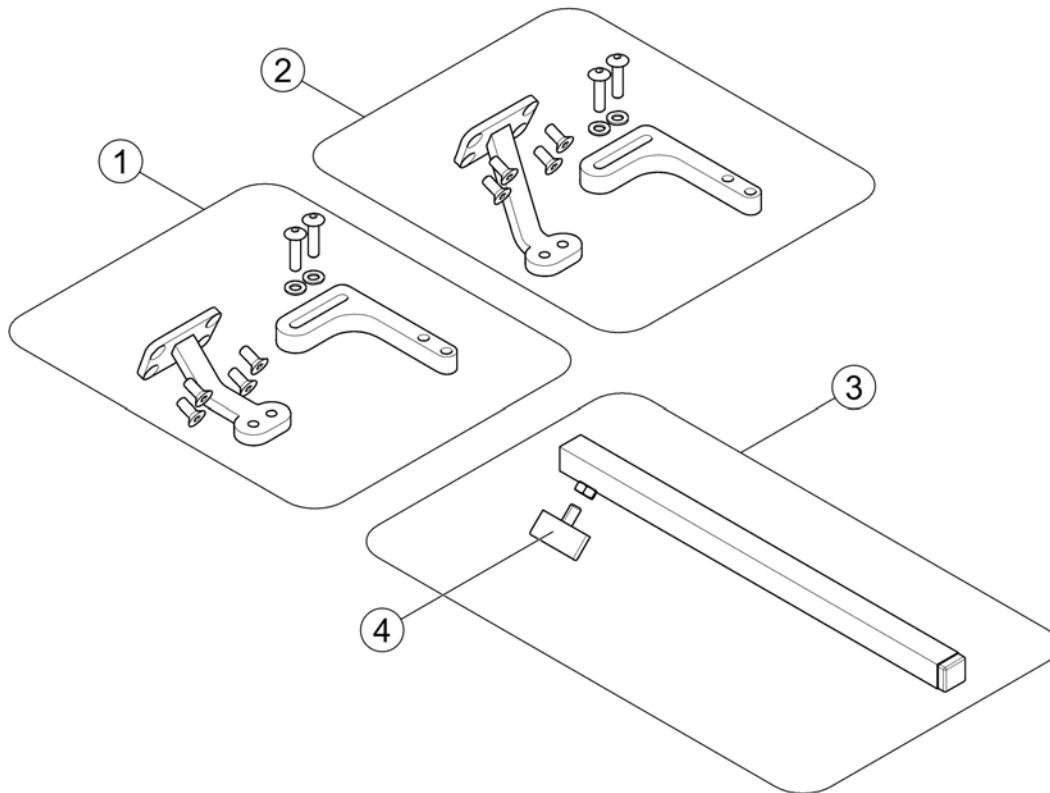

Remote Bracket Standard - ULM and Soft Armpad on Modulite

1588518.iso

Pos.	Part number	Description	Valid from → until	Qty
1	SP1587310	Remote bracket Std G90		1
2	SP1587694	Remote bracket MACES Std - G90		1
3	SPS183040	Remote Bracket, Standard		1
4	L31001	Wing ScREW M6X10		1