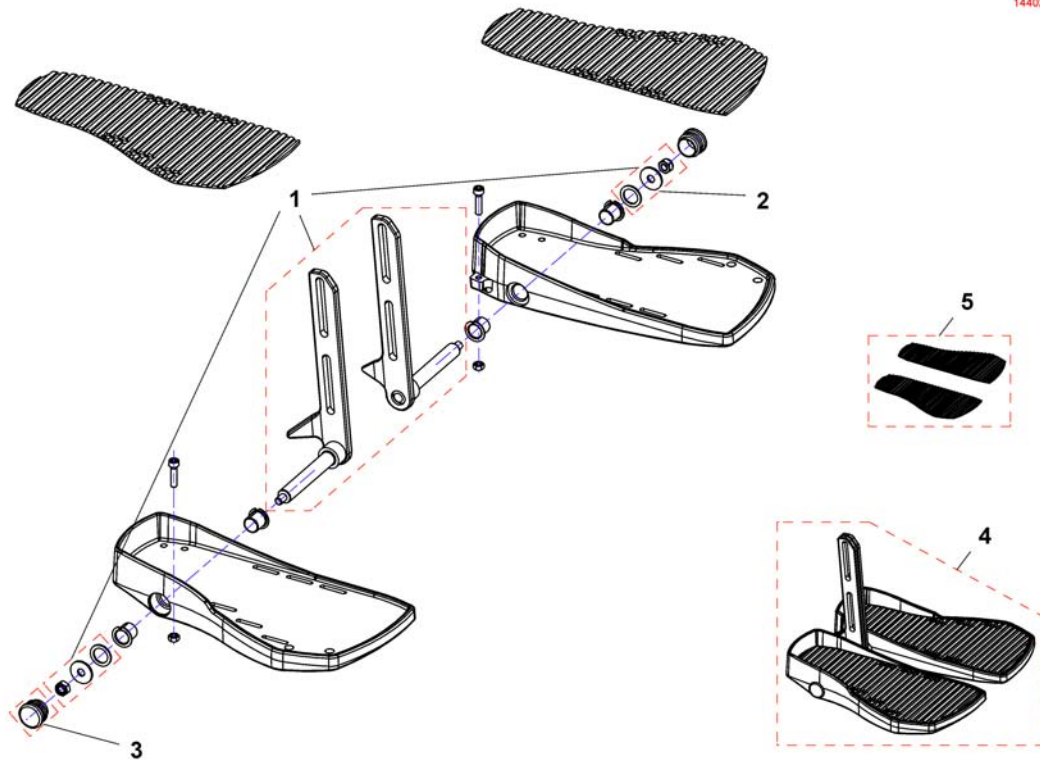

Support Tube with Footplate for central Legrest

1440290X.dwg

Pos.	Part number	Description	Valid from → until	Qty
1	SP1440442	Central Lower Legrest, small		1
1	SP1440443	Central Lower Legrest, medium		1
1	SP1440444	Central Lower Legrest, large		1
2	SPF00002	Hexagon Nut M8 bk - DIN 985		1
3	SP1440517	Darning		1
4	SP1440290	Central Lower Legrest, small (32-38cm), cpl.		1
4	SP1440291	Central Lower Legrest, medium (38-44cm), cpl.		1
4	SP1440292	Central Lower Legrest, large (44-50cm), cpl.		1
5	SP1546720	Footboardrubber		1