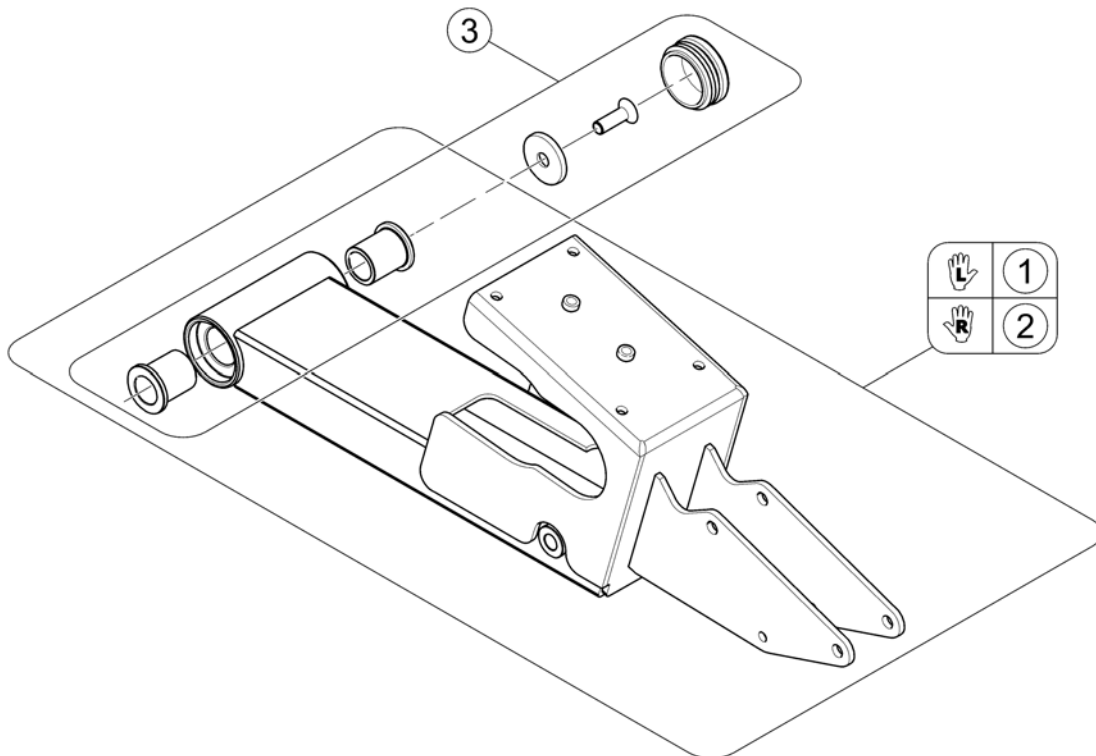

Motor Swingarm => 04.01.11

1581873.iso

Pos.	Part number	Description	Valid from → until	Qty
1	SP1541800	Swingarm LH		1
2	SP1541799	Swingarm RH		1
3	SP1530581	Bush Bearing-Kit		1