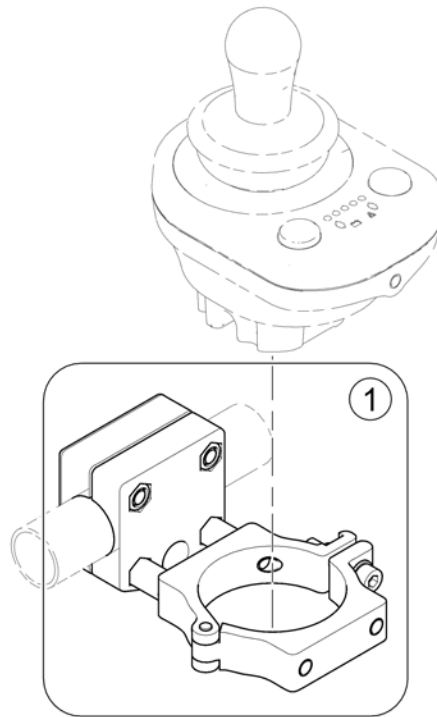

Bracket, Compact Dual Control - short

1588857.jpg

Pos.	Part number	Description	Valid from → until	Qty
1	SP1587904	Remote Attachment - short		1