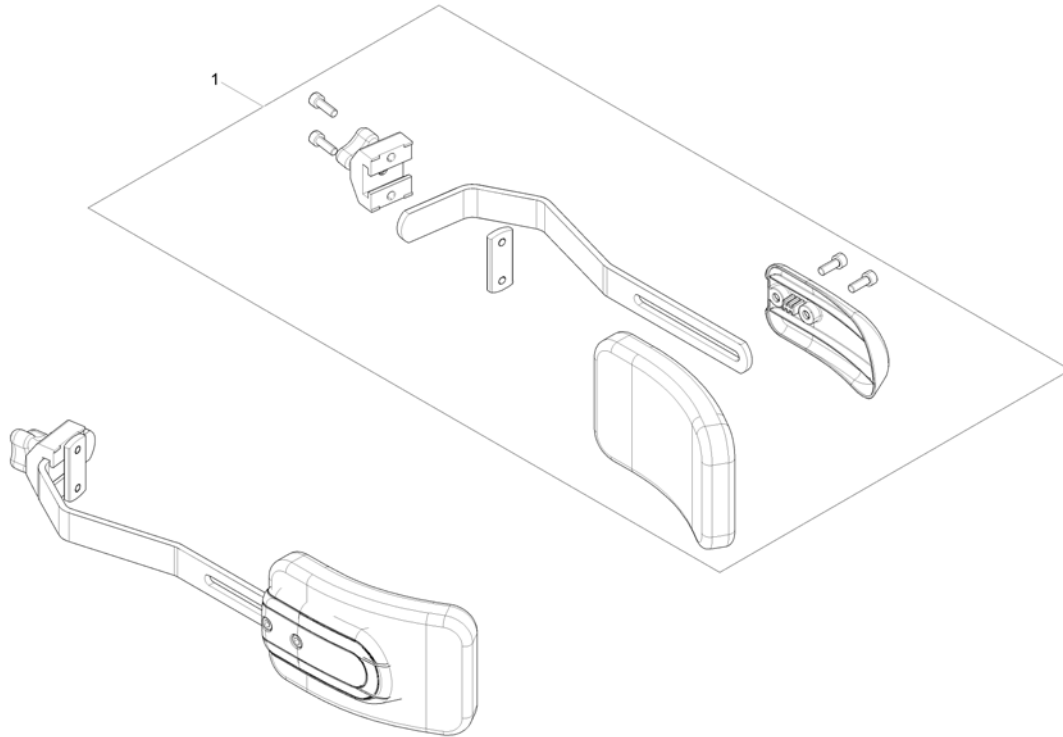

Lateral Support (Dartex)

1570269.000

Pos.	Part number	Description	Valid from → until	Qty
	SP1561878	Trunk support, cpl.		1