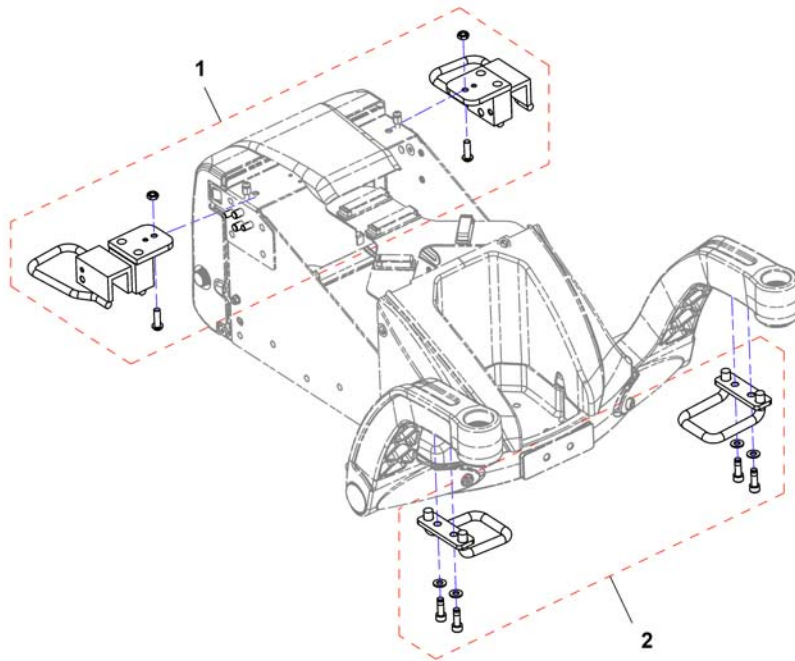

Transport fixation => 03.08.12

156419.dwg

Pos.	Part number	Description	Valid from → until	Qty
1	SP1563104	Transport fixation rear <i>not for passenger transportation</i>		1
2	SP1528974	Transport fixation, front <i>not for passenger transportation</i>		1