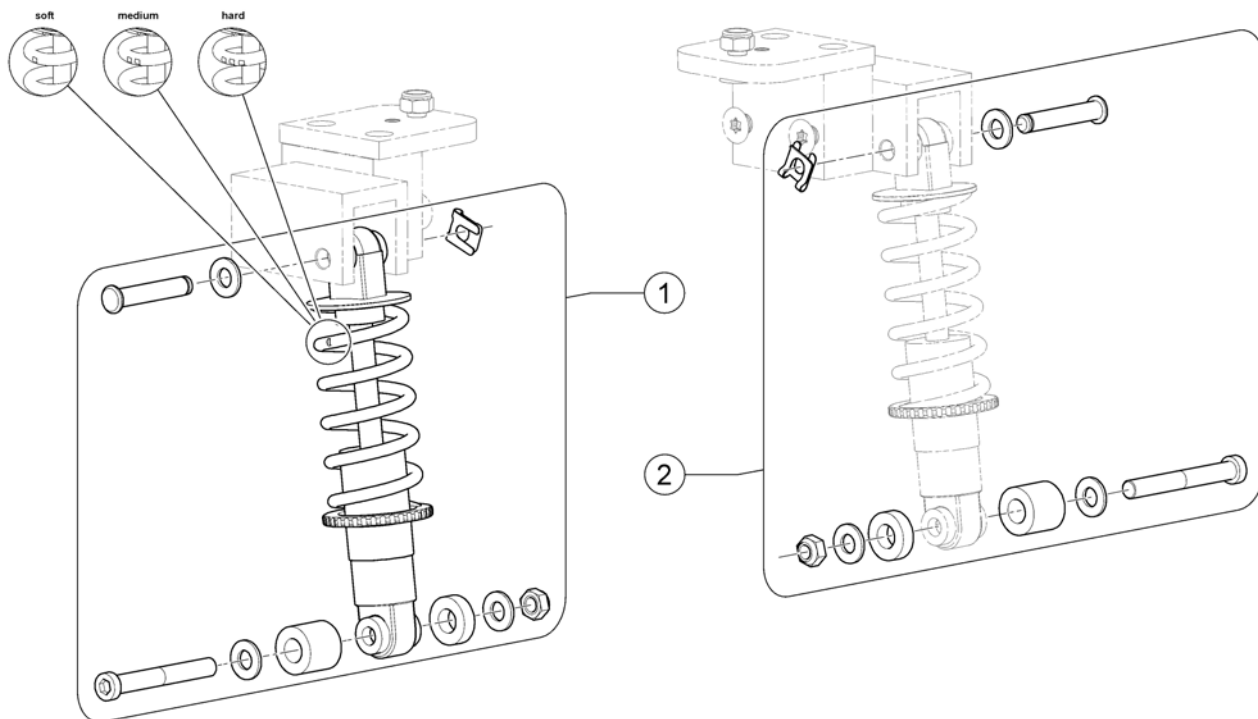

Rear suspension => 03.08.12

152896X.00

Pos.	Part number	Description	Valid from → until	Qty
1	SP1530318	Shock absorber with mounting hardware - soft		1
1	SP1530337	Shock absorber with mounting hardware - medium		1
1	SP1530338	Shock absorber with mounting hardware - hard		1
1	SP1540343	Shock absorber, Storm4 X-Plore, cpl.		1
2	SP1530444	Mounting-Kit		1