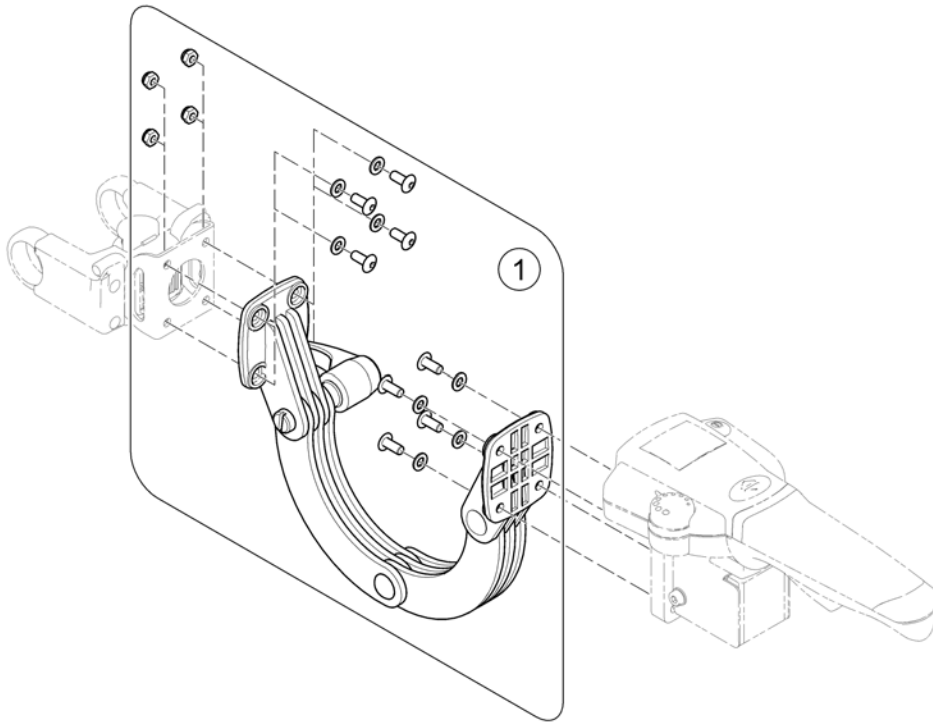

Height adjustable bracket IDC

1605484 iso

Pos.	Part number	Description	Valid from → until	Qty
1	SP1604195	Height adjustable bracket for IDC, cpl.		1