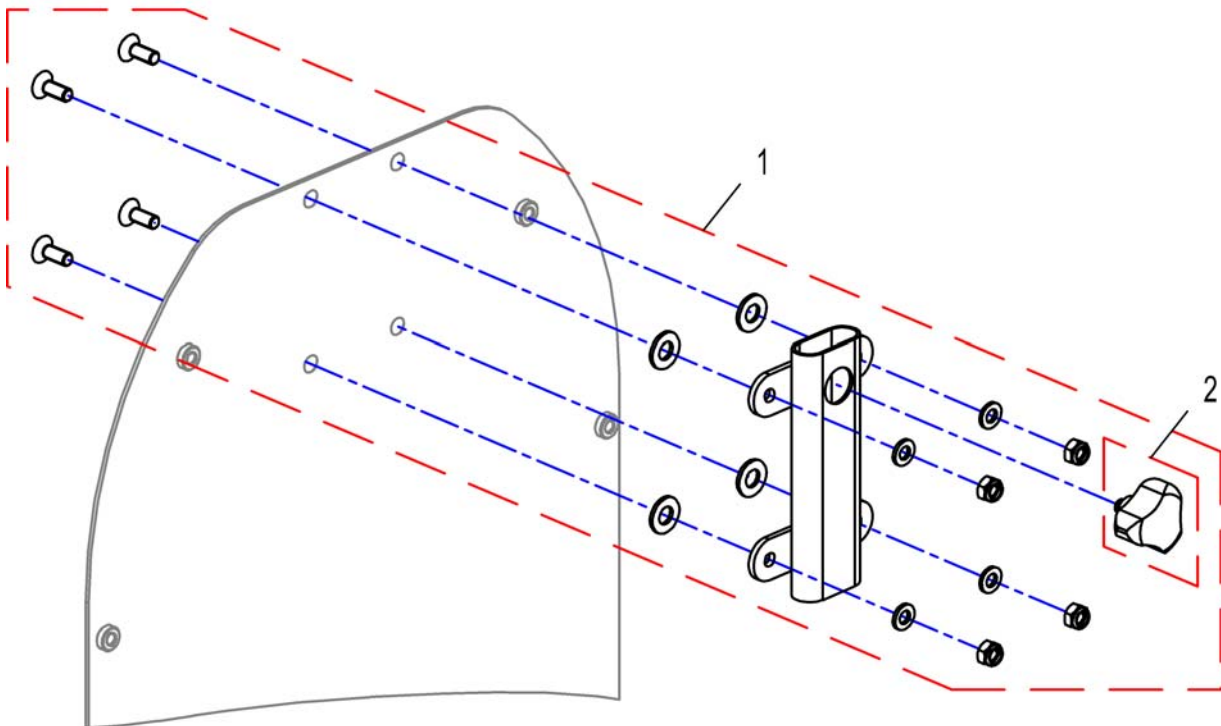

Headrestholder EasyAdapt Seat

1529463X.dwg

Pos.	Part number	Description	Valid from → until	Qty
1	SP1529463	Headrestholder EasyAdapt Seat, cpl.		1
2	1434623	Ball Screw Court 75mm		1

Headrest, sidewise adjustable