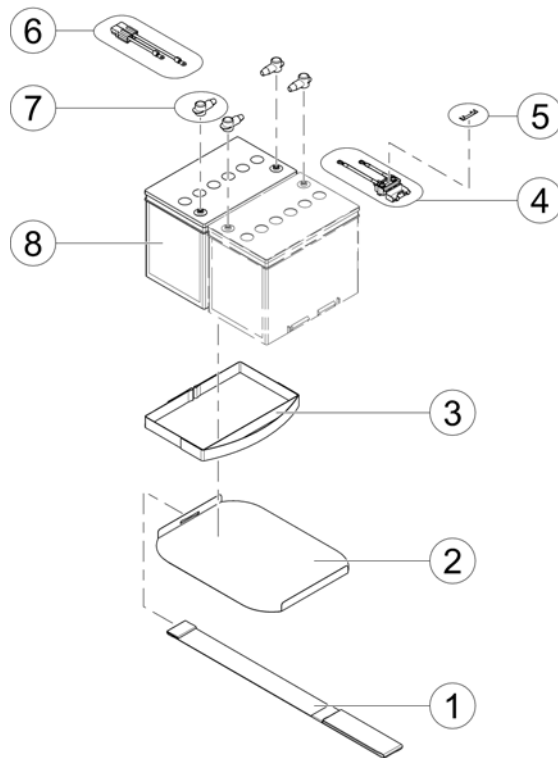

Batteries & Accessories

1581915.iso

Pos.	Part number	Description	Valid from → until	Qty
-		Important advice! Replace batteries in pairs. Never mix: manufactures, date codes or technologies (Gel with AGM batteries)		1
1	SP1531651	Battery Strap		1
2	SP1524214	Battery carrier sheet		1
3	SP1518073	Battery strap		1
4	SP1579554	Fuse Cable (GGB2)		1
-	SP1588075	Cable Tie Set V0 (10 of each T18R/T30R/T50R)		1
5	1433734	Strip Fuse 80A		1
6	SP1579555	Battery Cable ACS2 (GGB2)		1
7	P52996	Battery terminal cover		4
8	P50016	Battery, 12V/70-73,6 Ah C20, Gel		2