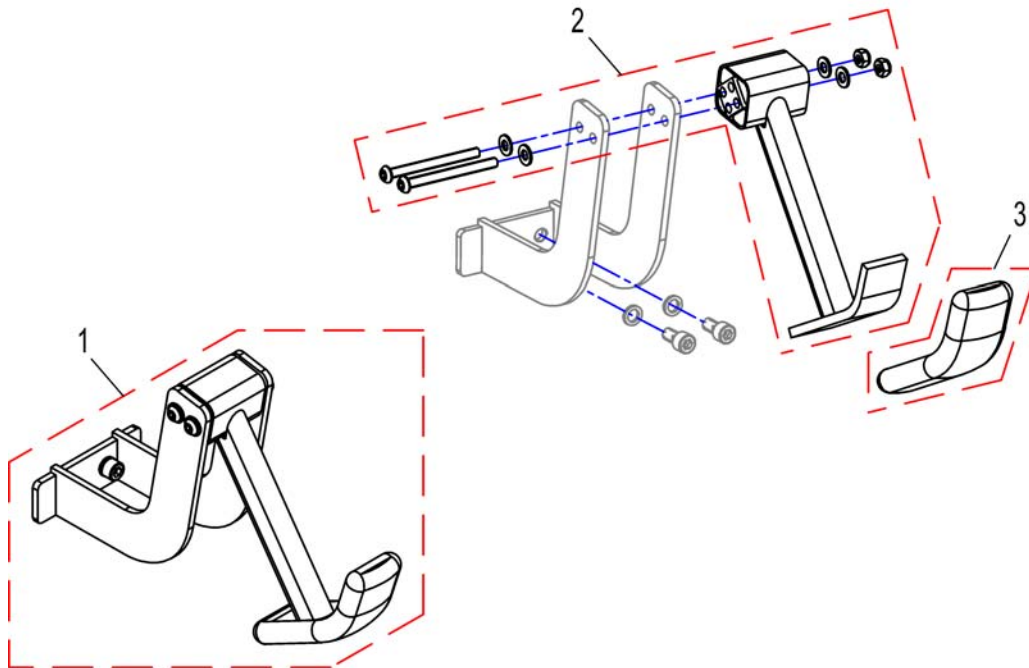

Pos.	Part number	Description	Valid from → until	Qty
1	SP1528952	Kerb Climber cpl. (2-hole connection)	→ 2012-04-12	1
1	SP1551945	Kerb Climber cpl. (3-hole connection)	2012-04-13 →	1
2	SP1530562	Kerb Climber		1
3	B11037B	Rubber Foot		1