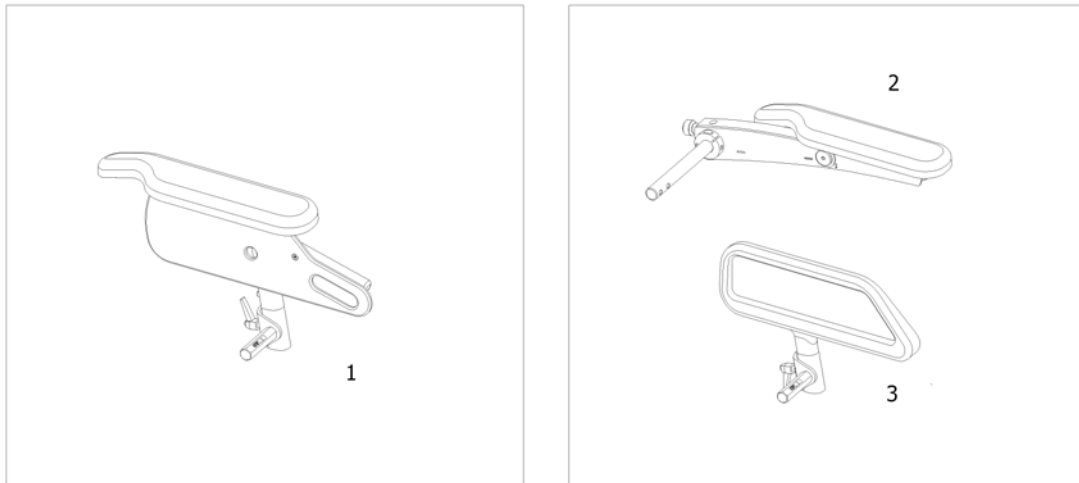

Armrests for EasyAdapt Seat

1573233.iss

Pos.	Part number	Description	Valid from → until	Qty
1	-	Fixed Armrest, removable [0635/0636]		1
2	-	Following armrests [0620]		1
3	-	Skirtguard for following armrest [0623]		1