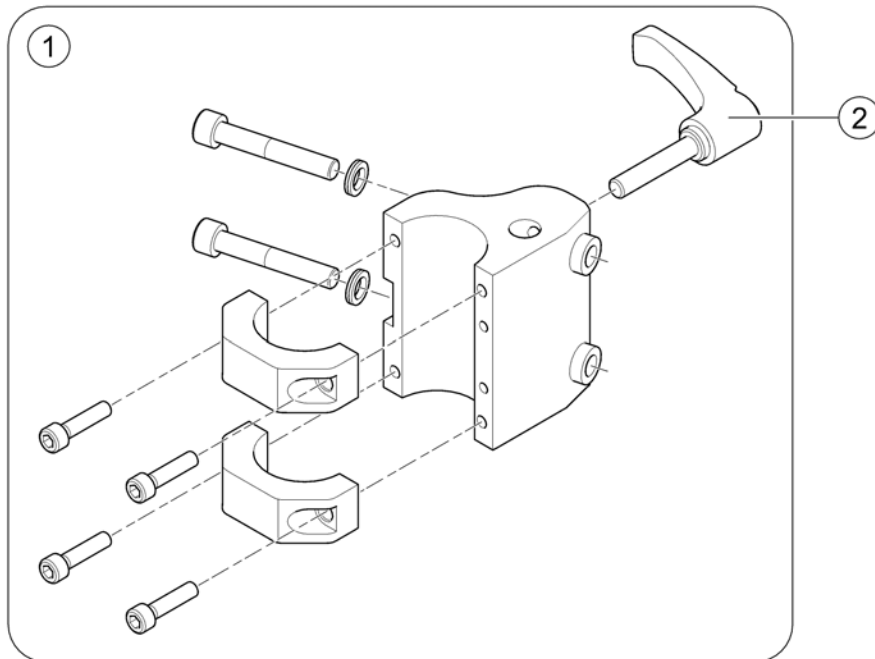

Mounting Hardware - Chin Control

1591309 iso

Pos.	Part number	Description	Valid from → until	Qty
1	SP1577173	Mounting Hardware, Chin Control - Modulite Seat <i>Design change 2016-04-01 =></i>		1
2	SP1604355	Clamp Lever M8x40		1