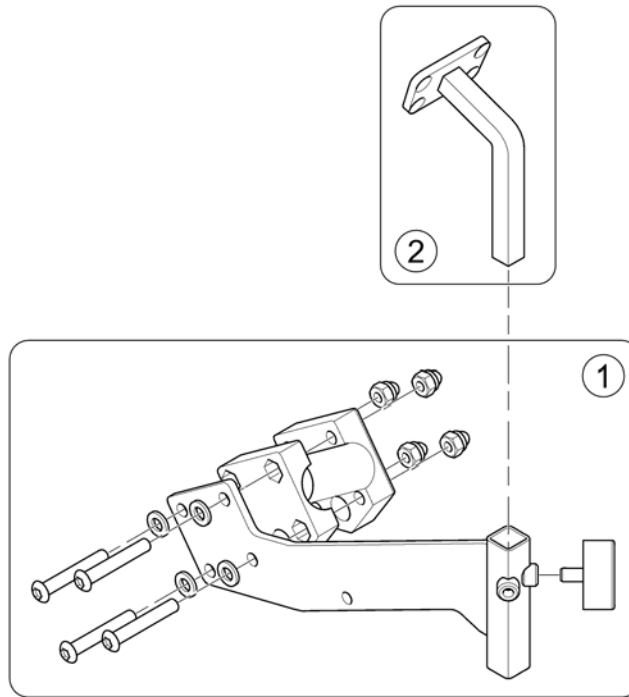

Remote Bracket Attendant Ultra Low Maxx Seat

1588438 Rev

Pos.	Part number	Description	Valid from → until	Qty
1	SP1588427	Bracket Attendant Control		1
2	SP1587229	Adapter G90 (with screws)		1