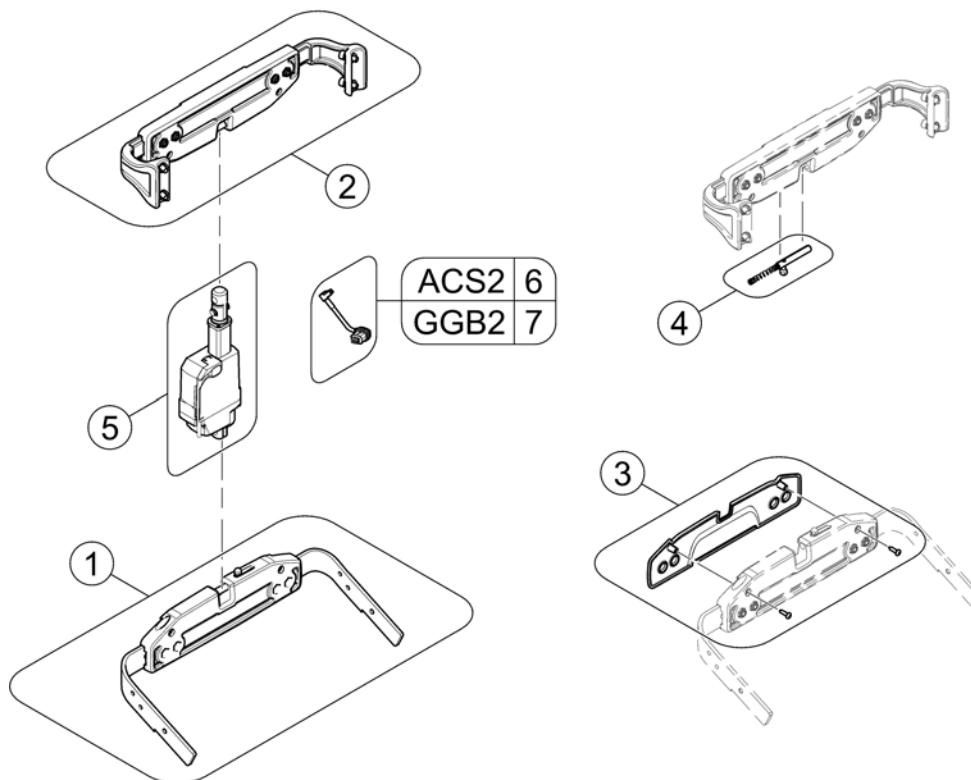

Backrest Recliner / Stabilisation bracket

1583079.iss

Pos.	Part number	Description	Valid from → until	Qty
1	SP1567169	Actuator bracket (pre set to SW 43cm)		1
2	SP1567168	Stabilization bracket (pre set to SW 43cm)		1
3	SP1571702	Cover		1
4	SP1571704	Locking bolt		1
5	SP1557820	Actuator LA23		1
6	SP1572166	Actuator Cable LA23 ACS2 (~950mm)		1
7	SP1579551	Actuator Cable LA23 GGB2 (~850mm)		1