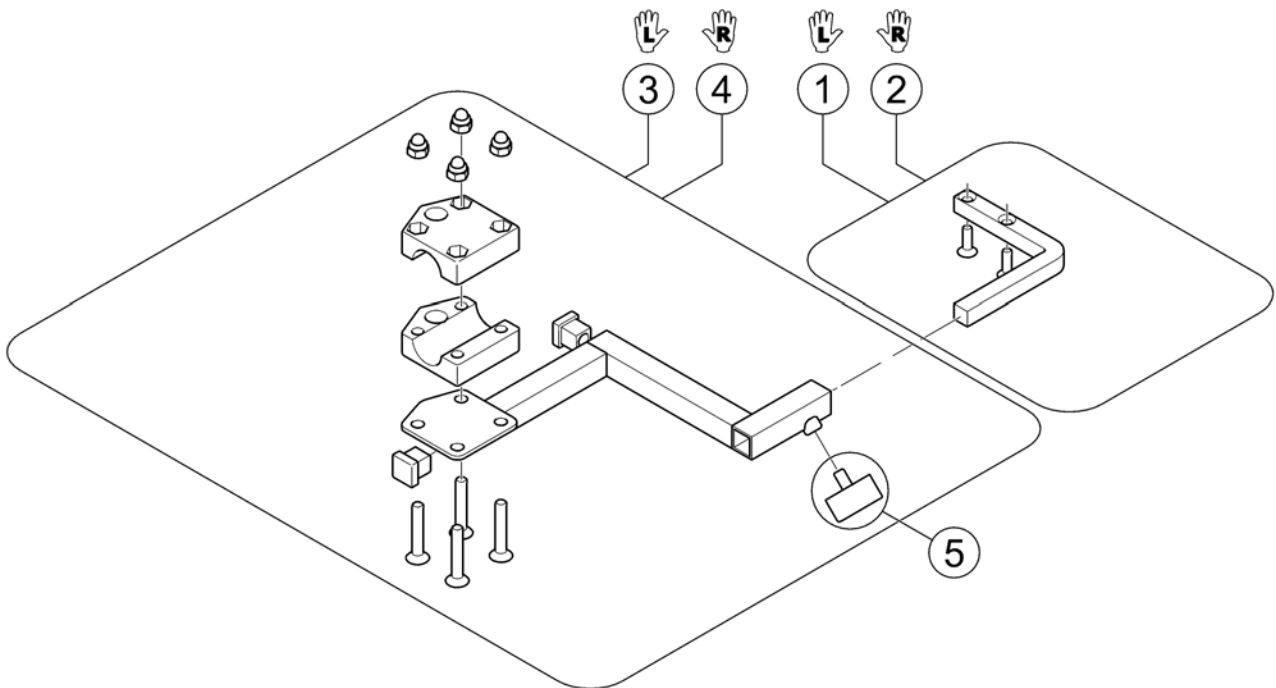

Remote Bracket Attendant

1560837.00

Pos.	Part number	Description	Valid from → until	Qty
1	1422806	Remote Support LH		1
2	1422810	Remote Support RH		1
3	SP1422937	Bracket for attendant control LH		1
4	SP1422936	Bracket for attendant control RH		1
5	L31001	Wing Scew M6X10		1