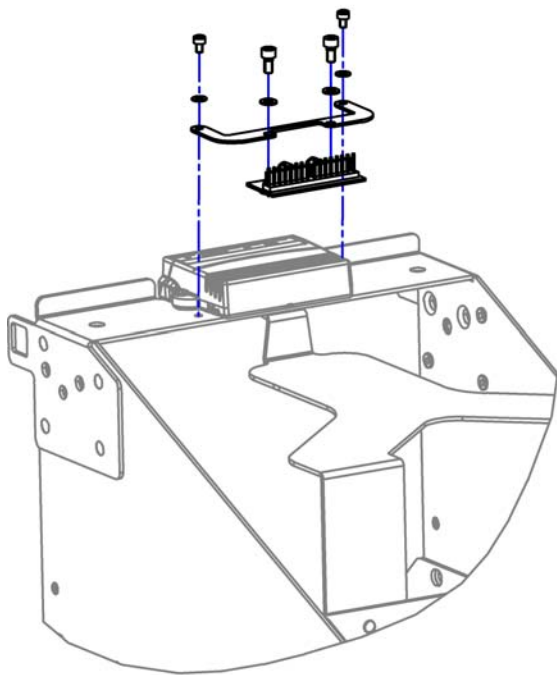

Light board

1528890X.dwg

Pos.	Part number	Description	Valid from → until	Qty
-	SP1524237	Light cable ACS2		1
1	SP1528890	Light board, cpl.		1

ACS Remotes & brackets

Pos.	Part number	Description	Valid from → until	Qty
1	-	REM 24 SD with brackets [1601/1602]		1
2	-	REM A & B with brackets [1638/1639/1643/1644]		1
3	-	REM 550 with brackets [1617/1618]		1
4	-	REM 34 with brackets [1611]		1
5	-	G90A with brackets [1614/1616]		1
6	-	G91S with brackets [1615]		1
7	-	Centre control REM 41 [1607/1608]		1
8	-	Chin Control, small (=> 16/12/31) [1609]		1
9	-	Chin Control - Modulite Seat (15/10/01 =>) [1719]		1
10	-	Dual Control with brackets [1291/1292]		1
11	-	Compact Dual Control with brackets		1
12	-	Intuitive Dual Control (IDC) with brackets [1645]		1