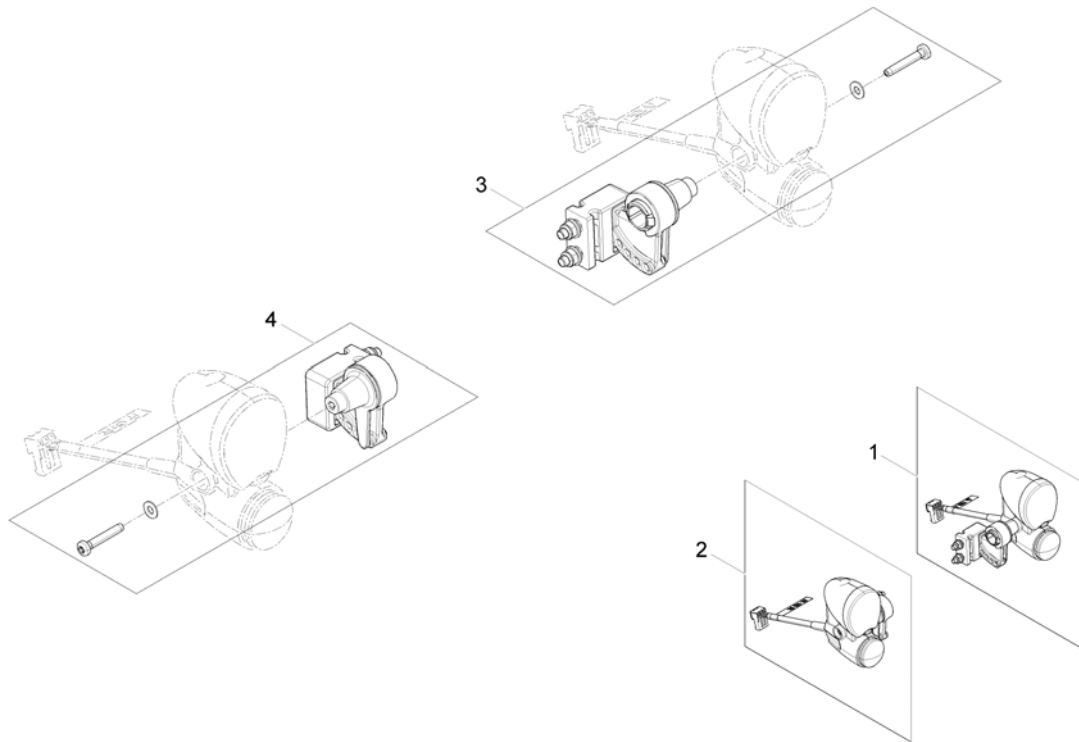

LED-Frontlight

1527957X.iso

Pos.	Part number	Description	Valid from → until	Qty
-	SP1541713	Adapter cable LED light, LH <i>with ULM Seat only!</i>		1
-	SP1541654	Adapter cable LED light, RH <i>with ULM Seat only!</i>		1
1	SP1527958	LED-Frontlight LH, cpl.		1
2	SP1527957	LED-Frontlight RH, cpl.		1
3	SP1560611	Frontlight bracket LH		1
4	SP1562245	Frontlight bracket RH		1