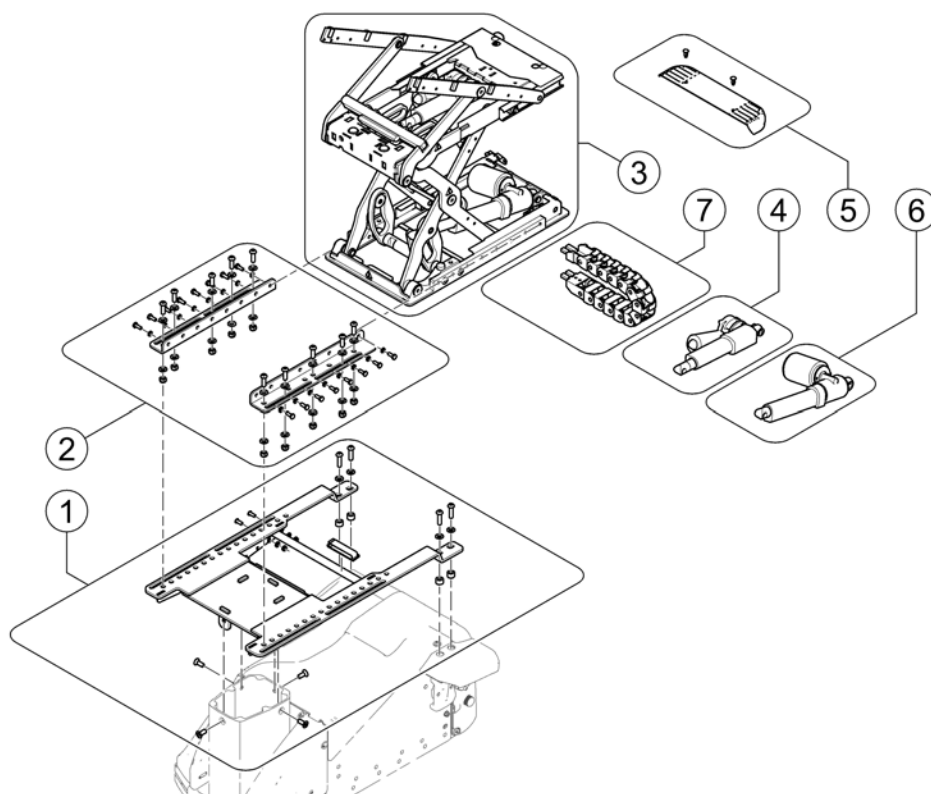

Seat Column

1602000.kim

Pos.	Part number	Description	Valid from → until	Qty
1	SP1589681	Seat column, cpl.		1

Seat Tilt

1602021.kim

Pos.	Part number	Description	Valid from → until	Qty
1	SP1589710	Seat Mounting Adapter		1
2	SP1589711	Seat Adapter Rails		1
3	SP1585523	Tilt Module, cpl.		1
4	SP1588440	Tilt Actuator, cpl. with hardware		1
-	SPTRE0755	Cable, Tilt Actuator		1

Seat Lifter with Tilt

1602022.kim

Pos.	Part number	Description	Valid from → until	Qty
1	SP1589710	Seat Mounting Adapter		1
2	SP1589711	Seat Adapter Rails		1
3	SP1585524	Lifter/Tilt Module, cpl.		1
4	SP1588442	Lifter actuator, cpl. with hardware		1
5	SPTRC2071	Cover, Rear Wiring Lifter, cpl.		1
6	SP1588441	Tilt actuator, cpl. with hardware		1
7	SP1604199	Energie chain		1