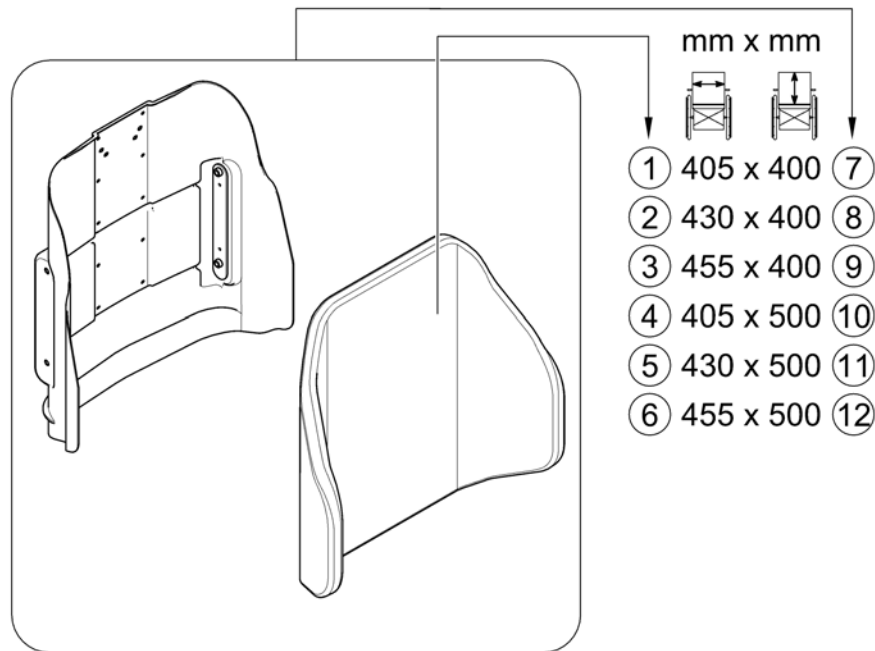

Posture Back

Pos.	Part number	Description	Valid from → until	Qty
1	1544896	Backrest Cushion - Posture Back 405x400mm (16x16")		1
2	1544899	Backrest Cushion - Posture Back 430x400mm (17x16")		1
3	1544995	Backrest Cushion - Posture Back 455x400mm (18x16")		1
4	1544897	Backrest Cushion - Posture Back 405x500mm (16x20")		1
5	1544982	Backrest Cushion - Posture Back 430x500mm (17x20")		1
6	1544996	Backrest Cushion - Posture Back 455x500mm (18x20")		1
7	SP1515727	Posture Back 405x400mm (16x16"), cpl. [2174]		1
8	SP1515729	Posture Back 430x400mm (17x16"), cpl. [2174]		1
9	SP1515731	Posture Back 455x400mm (18x16"), cpl. [2174]		1
10	SP1515728	Posture Back 405x500mm (16x20"), cpl. [2175]		1
11	SP1515730	Posture Back 430x500mm (17x20"), cpl. [2175]		1
12	SP1515732	Posture Back 455x500mm (18x20"), cpl. [2175]		1