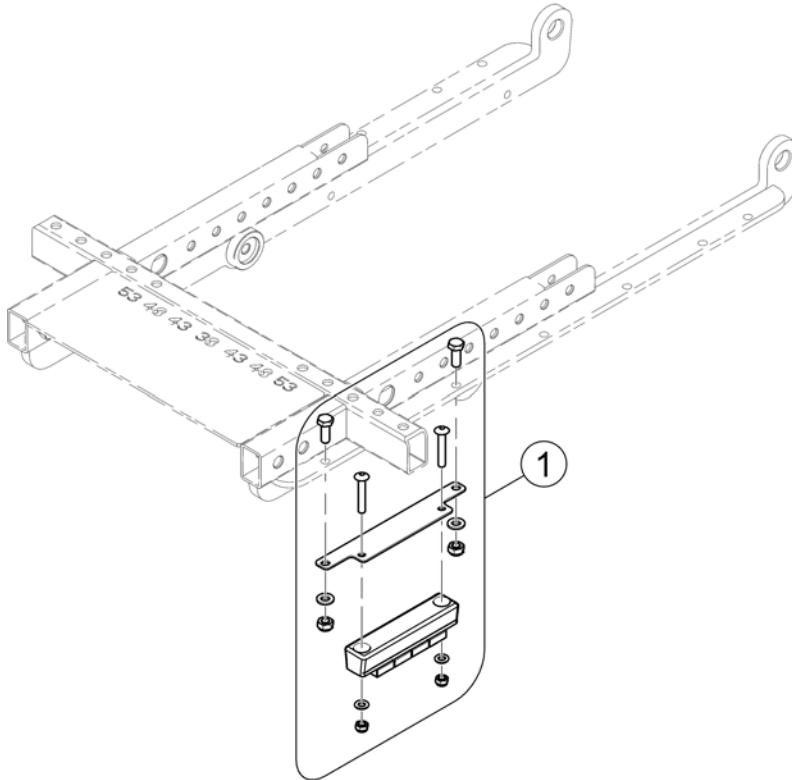

T-Adapter

1581912.iso

Pos.	Part number	Description	Valid from → until	Qty
1	SP1579548	T-Adapter GGB2, cpl.		1