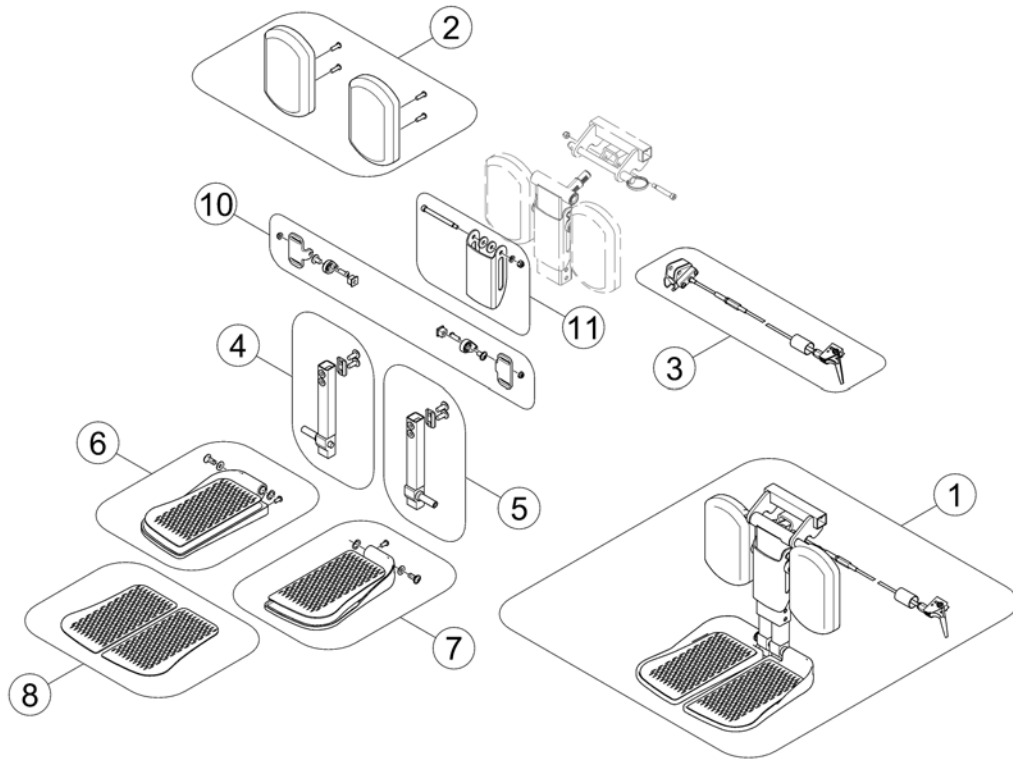

Central Legrest man.

153396.km

Pos.	Part number	Description	Valid from → until	Qty
1	SP1537926	Central Legrest manual, cpl.		1
2	SP1163373	Calfplates (Pair)		1
3	SP1121079	Bowden cable central legrest, manual		1
4	SP1161986	Kit, extension tube, cpl. RH		1
5	SP1161987	Kit, extension tube, cpl. LH		1
6	SP1161990	Footplate, cpl. RH		1
7	SP1161991	Footplate, cpl. LH		1
8	SP1163375	Footplate pads (pair)		1
10	SP1165505	Kit, Adjustment Hardware Calf Pads		1
11	SP1165506	Kit, Calf Pad mounting bracket w/ hardware		1