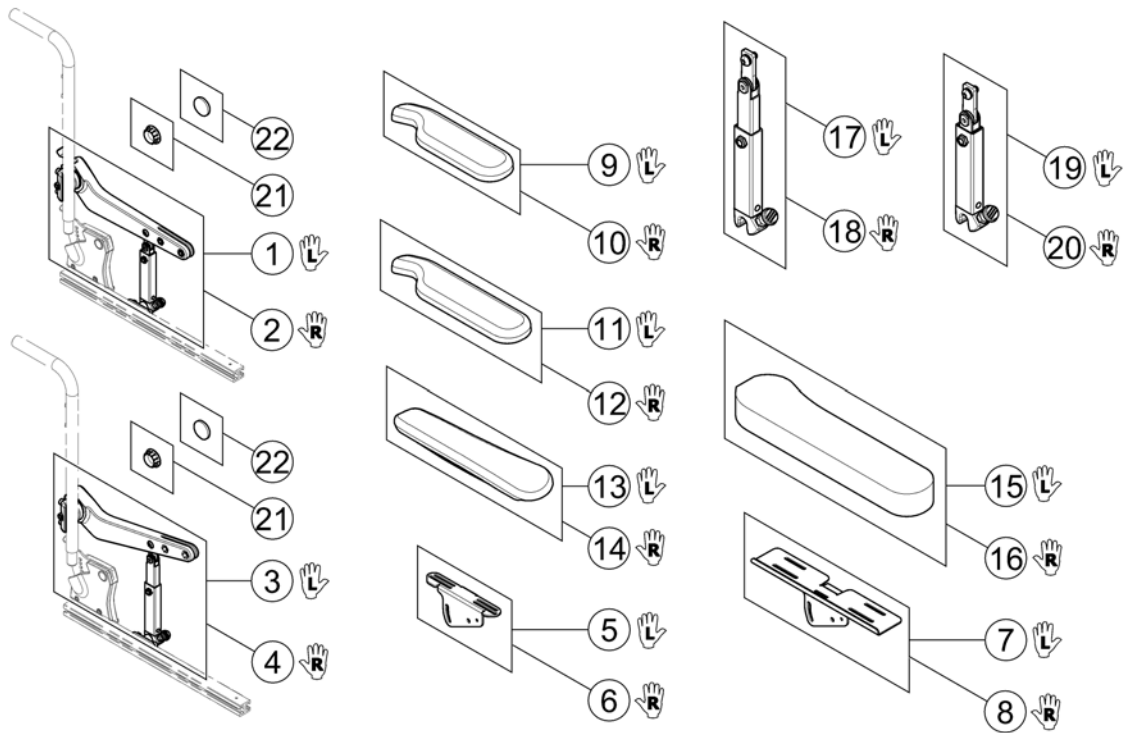

Following Armrest

1585182 No

Pos.	Part number	Description	Valid from → until	Qty
-	-	Retrofitting the armrests on chairs built before 15-03-27 also requires new Pos. A & B and Sling Back with respective cut-outs! !!!		0
1	SP1585263	Armrest LH cpl. - Short Support	2015-01-19 →	1
2	SP1585264	Armrest RH cpl. - Short Support	2015-01-19 →	1
3	SP1585267	Armrest LH cpl. - Long Support	2015-01-19 →	1
4	SP1585268	Armrest RH cpl. - Long Support	2015-01-19 →	1
5	SP1585412	Ampad Support (Standard, Extended, Ergonomic), LH		1
6	SP1585413	Ampad Support (Standard, Extended, Ergonomic), RH		1
7	SP1585414	Ampad Support (Soft), LH		1
8	SP1585415	Ampad Support (Soft), RH		1
9	SP1443004	Ampad, Standard (325mm), LH		1
10	SP1449043	Ampad, Standard (325mm), RH		1
11	SP1528846	Ampad, Extended (375mm), LH		1
12	SP1528845	Ampad, Extended (375mm), RH		1
13	SP1571589	Ampad, Ergonomic, LH		1
14	SP1571588	Ampad, Ergonomic, RH		1
15	SP1585068	Ampad, Soft, LH		1
16	SP1585069	Ampad, Soft, RH		1
17	SP1583156	Amrest Support, long, LH		1
18	SP1583155	Amrest Support, long, RH		1
19	SP1583154	Amrest Support, short, LH		1
20	SP1582639	Amrest Support, short, RH		1
21	SP1590599	Cap		1
22	SP1582989	Reflector yellow D=43/38mm		1