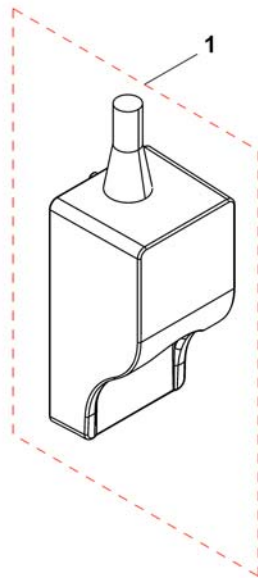

1537848X.dwg

Pos.	Part number	Description	Valid from → until	Qty
1	SP1541535	G-Trac (Gyro) Sensor, cpl.		1