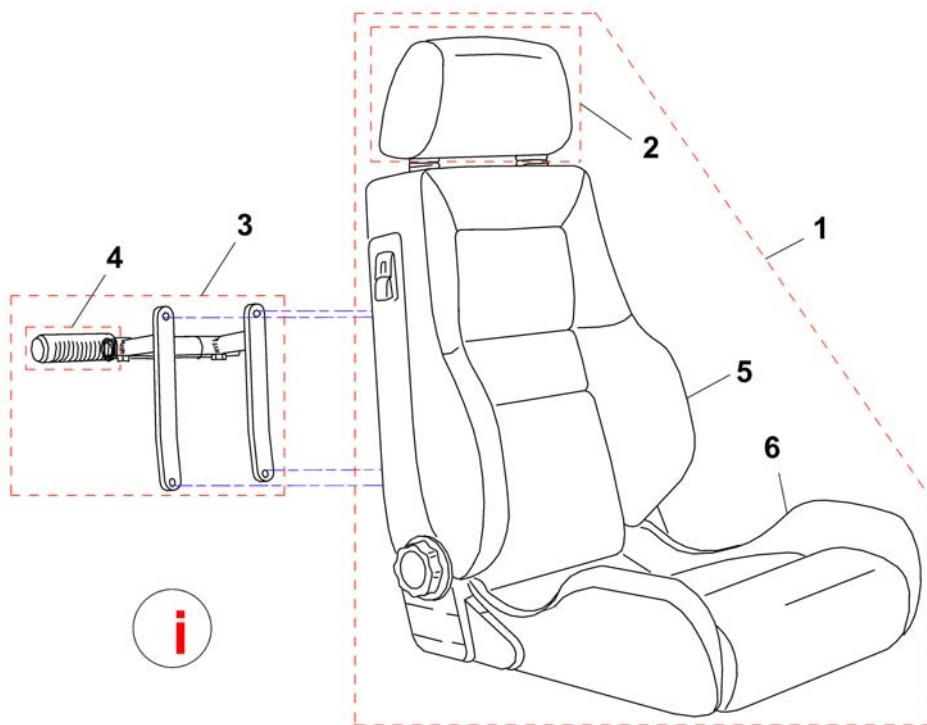

Recaro Seat

1422546.dwg

Pos.	Part number	Description	Valid from → until	Qty
i	-	Recaro Mobility 24V is no longer available. Please pay attention to the change list!		1
i	-	Change list Recaro 24V		1
	F367002	Belt with Velcro fastener for Recaro		1
	Z163001A	Belt with snap lock & Velcro fastner for Recaro Seat		1
	SP1423173	RECARO SEAT MOUNTING KIT		1
1	SP1552597	Recaroseat Mobilty, 12V, cpl.		1
1	SP1422546	Recaro Seat N-Joy cpl.		1
2	N89999	HEADREST - SPORT NARDO		1
3	SP1423177	HOLDER F. PUSH HANDLE RECARO CPL.		1
4	1435421	Handle plastic black Ø22 "Invacare"		1
5	SP1552596	Backrest, Recaro Mobility, 12v, cpl. <i>Recaro Mobility 24V is no longer available. Please pay attention to the compatibility chart!</i>		1
5	SP1552781	Backrest Recaro Mobility, mechanic		1
6	SP1419207	Seatpart Recaro Mobility		1