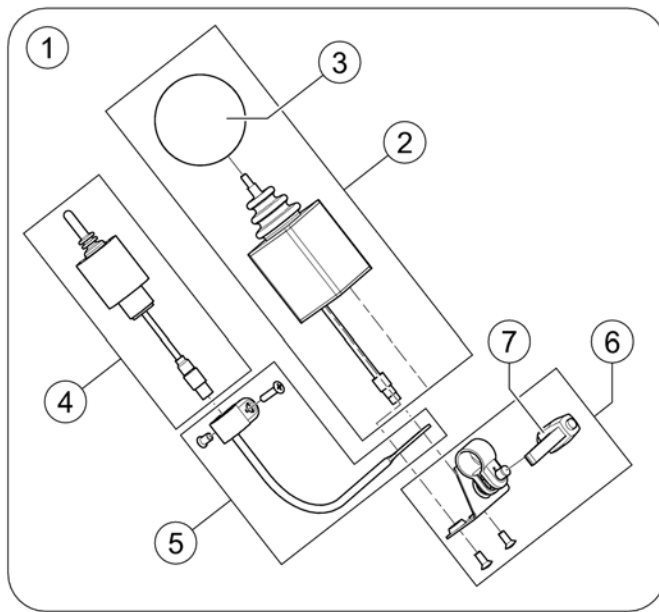

Chin Control, small (=> 16/12/31)

Pos.	Part number	Description	Valid from → until	Qty
-		Small Chincontrol		1
-		Framework for chincontrol		1

Small Chincontrol

1552295X.iso

Pos.	Part number	Description	Valid from → until	Qty
1	1448705	Chin control REM24, cpl.		1
1	1421770	Chin control G80/G90, cpl.		1
1	SP1544255	Chin control G91, cpl.		1
2	Z183282	Joystick, DX-RJM (with Binder plug, 4-pole)		1
3	Z183265	Joystick Knob Sponge Ball		1
4	1442943	Switchjoystick for REM 24 SD, cpl.		1
4	Z183283	Switchjoystick G80/G90, cpl.		1
4	SP1544250	Switchjoystick for G91S, cpl.		1
5	SP1552294	Switchjoystick bracket		1
6	SP1552295	Joystick clamp		1
7	L32901	Clamping lever		1
8	SP1442944	Harness Chin Control for REM 24 SD		1
8	1442963	Harness Chin Control for REM 24 SD (long version) vertical swing away		1
9	Z183275	Harness Chin Control for G80/G90		1
10	SP1541715	Harness Chin Control for G91S		1