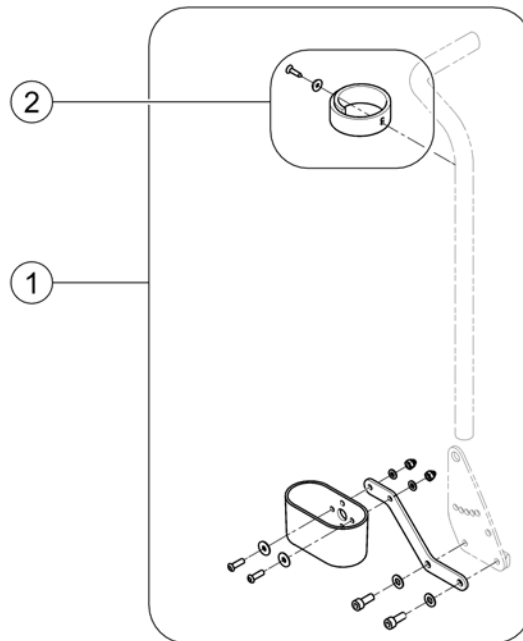

Cane holder (Modulite: backrest frame)

1571962.jpg

Pos.	Part number	Description	Valid from → until	Qty
1	SP1570396	Cane holder, standard backrest		1
2	SP1420493	Belt for caneholder		1