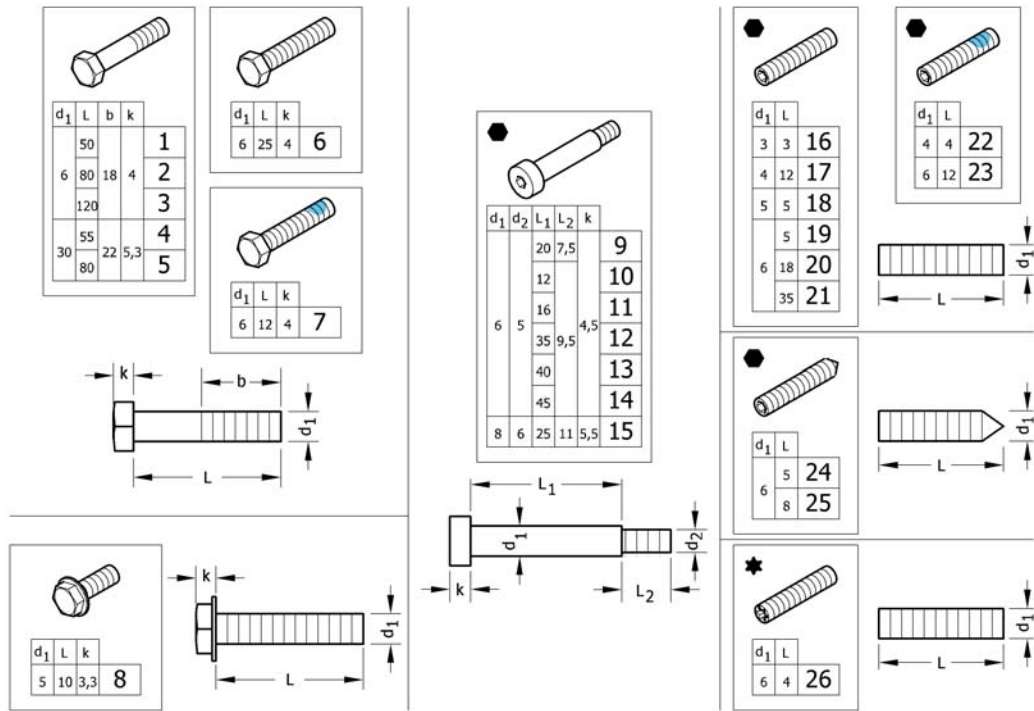

Hex-head screws, diverse, ...

ISPS1579223

Pos.	Part number	Description	Valid from → until	Qty
4	1579279	Hex head bolts partially threaded, Black, M8x55, kit 10 Pcs.		1
5	1579280	Hex head bolts partially threaded, Black, M8x80, kit 10 Pcs.		1
7	1579282	Hex head screws fully threaded, Black, TufLok, M6x12, kit 10 Pcs.		1
8	1579283	Hex flange head machine screws with flangeBlack, M5x10, kit 10 Pcs.		1
10	1579296	Hex socket head shoulder bolts, Black, Ø6x12 /M5, kit 4 Pcs.		1
11	1579297	Hex socket head shoulder bolts, Black, Ø6x16 /M5, kit 4 Pcs.		1
16	1579284	Hex socket set screws with flat point, Black, M3x3, kit 25 Pcs.		1
17	1579285	Hex socket set screws with flat point, Black, M4x12, kit 25 Pcs.		1
18	1579286	Hex socket set screws with flat point, zinc plated blue, M5x5, kit 25 Pcs.		1
19	1579287	Hex socket set screws with flat point, Black, M6x5, kit 25 Pcs.		1
20	1579288	Hex socket set screws with flat point, zinc plated blue, M6x18, kit 25 Pcs.		1
21	1579289	Hex socket set screws with flat point, Black, M6x35, kit 25 Pcs.		1
22	1579290	Hex socket set screws with flat point, Black, TufLok, M4x4, kit 10 Pcs.		1
23	1579291	Hex socket set screws with flat point, Z.Plat.Bl., TufLok, M6x12, kit 10Pcs.		1
24	1579292	Hex socket set screws with cone point, Black, M6x5, kit 25 Pcs.		1
25	1579293	Hex socket set screws with cone point, Black, M6x8, kit 25 Pcs.		1
26	1579294	Screws with cup point, Torx, zinc plated blue, M6x4, kit 25 Pcs.		1