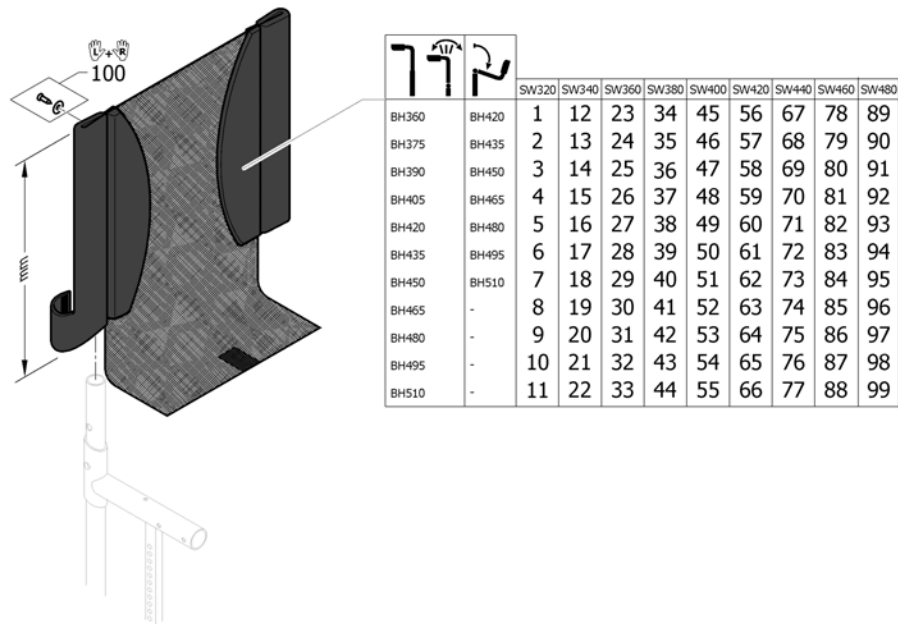

Backrest cover light

ISP51652036

Pos.	Part number	Description	Valid from → until	Qty
1	SP60110414	Backrest cover extra light SW320 BH360		1
2	SP60110415	Backrest cover extra light SW320 BH375		1
3	SP60110416	Backrest cover extra light SW320 BH390		1
4	SP60110417	Backrest cover extra light SW320 BH405		1
5	SP60110418	Backrest cover extra light SW320 BH420		1
6	SP60110419	Backrest cover extra light SW320 BH435		1
7	SP60110420	Backrest cover extra light SW320 BH450		1
8	SP60110421	Backrest cover extra light SW320 BH465		1
9	SP60110422	Backrest cover extra light SW320 BH480		1
10	SP60110423	Backrest cover extra light SW320 BH495		1
11	SP60110424	Backrest cover extra light SW320 BH510		1
12	SP60110294	Backrest cover extra light SW340 BH360		1
13	SP60110295	Backrest cover extra light SW340 BH375		1
14	SP60110296	Backrest cover extra light SW340 BH390		1
15	SP60110297	Backrest cover extra light SW340 BH405		1
16	SP60110298	Backrest cover extra light SW340 BH420		1
17	SP60110299	Backrest cover extra light SW340 BH435		1
18	SP60110300	Backrest cover extra light SW340 BH450		1
19	SP60110301	Backrest cover extra light SW340 BH465		1
20	SP60110302	Backrest cover extra light SW340 BH480		1
21	SP60110303	Backrest cover extra light SW340 BH495		1
22	SP60110304	Backrest cover extra light SW340 BH510		1
23	SP60110309	Backrest cover extra light SW360 BH360		1
24	SP60110310	Backrest cover extra light SW360 BH375		1
25	SP60110311	Backrest cover extra light SW360 BH390		1
26	SP60110312	Backrest cover extra light SW360 BH405		1
27	SP60110313	Backrest cover extra light SW360 BH420		1
28	SP60110314	Backrest cover extra light SW360 BH435		1
29	SP60110315	Backrest cover extra light SW360 BH450		1
30	SP60110316	Backrest cover extra light SW360 BH465		1
31	SP60110317	Backrest cover extra light SW360 BH480		1