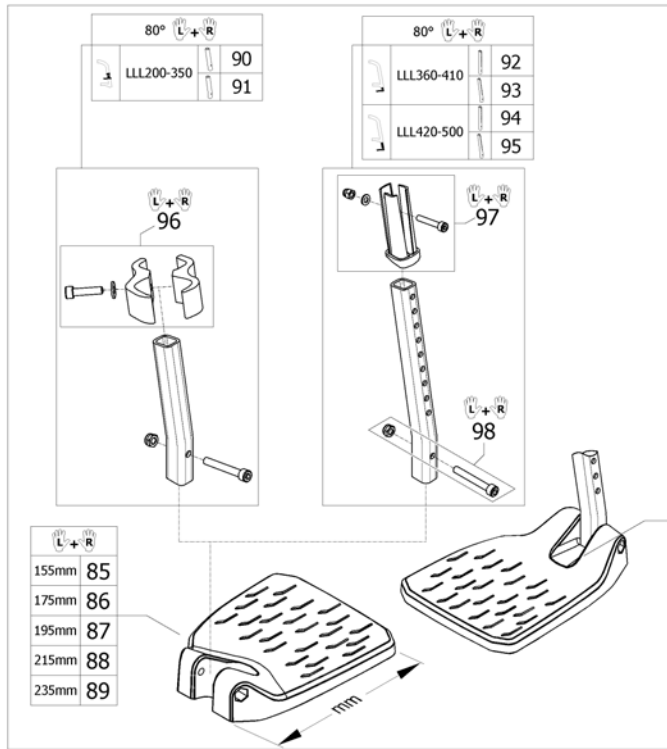

Footrest 2 pieces flip up plastic, for Fixed Frame 80°

Fixed frames

80° L+R	SW340	SW360	SW380	SW400	SW420	SW440	SW460	SW480	SW500
LLL200-350	-	-	1	1	2	2	3	3	4
LLL360-410	-	-	5	5	6	6	7	7	8
LLL420-500	9	9	10	10	11	11	12	12	13
	14	14	15	15	16	16	17	17	18
	19	19	20	20	21	21	22	22	23
	24	24	25	25	26	26	27	27	28

80° L	SW340	SW360	SW380	SW400	SW420	SW440	SW460	SW480	SW500
LLL200-350	-	-	29	29	30	30	31	31	32
LLL360-410	-	-	33	33	34	34	35	35	36
LLL420-500	37	37	38	38	39	39	40	40	41
	42	42	43	43	44	44	45	45	46
	47	47	48	48	49	49	50	50	51
	52	52	53	53	54	54	55	55	56

80° R	SW340	SW360	SW380	SW400	SW420	SW440	SW460	SW480	SW500
LLL200-350	-	-	57	57	58	58	59	59	60
LLL360-410	-	-	61	61	62	62	63	63	64
LLL420-500	65	65	66	66	67	67	68	68	69
	70	70	71	71	72	72	73	73	74
	75	75	76	76	77	77	78	78	79
	80	80	81	81	82	82	83	83	84

ISPS1666981

Pos.	Part number	Description	Valid from → until	Qty
1	SP1666942	Footrest 2-pc. 155mm, Hight mounted straight tube, Complete, Pair		1
2	SP1666948	Footrest 2-pc. 175mm, Hight mounted straight tube, Complete, Pair		1
3	SP1666954	Footrest 2-pc. 195mm, Hight mounted straight tube, Complete, Pair		1
4	SP1666960	Footrest 2-pc. 215mm, Hight mounted straight tube, Complete, Pair		1
5	SP1666945	Footrest 2-pc. 155mm, Hight mounted tube 10°, Complete, Pair		1
6	SP1666951	Footrest 2-pc. 175mm, Hight mounted tube 10°, Complete, Pair		1
7	SP1666957	Footrest 2-pc. 195mm, Hight mounted tube 10°, Complete, Pair		1
8	SP1666963	Footrest 2-pc. 215mm, Hight mounted tube 10°, Complete, Pair		1
9	SP1666940	Footrest 2-pc. 155mm, Short sraight tube, Complete, Pair		1
10	SP1666946	Footrest 2-pc. 175mm, Short sraight tube, Complete, Pair		1
11	SP1666952	Footrest 2-pc. 195mm, Short sraight tube, Complete, Pair		1
12	SP1666958	Footrest 2-pc. 215mm, Short sraight tube, Complete, Pair		1
13	SP1666964	Footrest 2-pc. 235mm, Short sraight tube, Complete, Pair		1
14	SP1666943	Footrest 2-pc. 155mm, Short tube 10°, Complete, Pair		1
15	SP1666949	Footrest 2-pc. 175mm, Short tube 10°, Complete, Pair		1
16	SP1666955	Footrest 2-pc. 195mm, Short tube 10°, Complete, Pair		1
17	SP1666961	Footrest 2-pc. 215mm, Short tube 10°, Complete, Pair		1
18	SP1666966	Footrest 2-pc. 235mm, Short tube 10°, Complete, Pair		1
19	SP1666941	Footrest 2-pc. 155mm, Long straight tube, Complete, Pair		1
20	SP1666947	Footrest 2-pc. 175mm, Long straight tube, Complete, Pair		1
21	SP1666953	Footrest 2-pc. 195mm, Long straight tube, Complete, Pair		1
22	SP1666959	Footrest 2-pc. 215mm, Long straight tube, Complete, Pair		1
23	SP1666965	Footrest 2-pc. 235mm, Long straight tube, Complete, Pair		1
24	SP1666944	Footrest 2-pc. 155mm, Long tube 10°, Complete, Pair		1
25	SP1666950	Footrest 2-pc. 175mm, Long tube 10°, Complete, Pair		1
26	SP1666956	Footrest 2-pc. 195mm, Long tube 10°, Complete, Pair		1
27	SP1666962	Footrest 2-pc. 215mm, Long tube 10°, Complete, Pair		1
28	SP1666967	Footrest 2-pc. 235mm, Long tube 10°, Complete, Pair		1
29	SP1666970	Footrest Left 155mm, Hight mounted straight tube, Complete		1
30	SP1666976	Footrest Left 175mm, Hight mounted straight tube, Complete		1
31	SP1666982	Footrest Left 195mm, Hight mounted straight tube, Complete		1