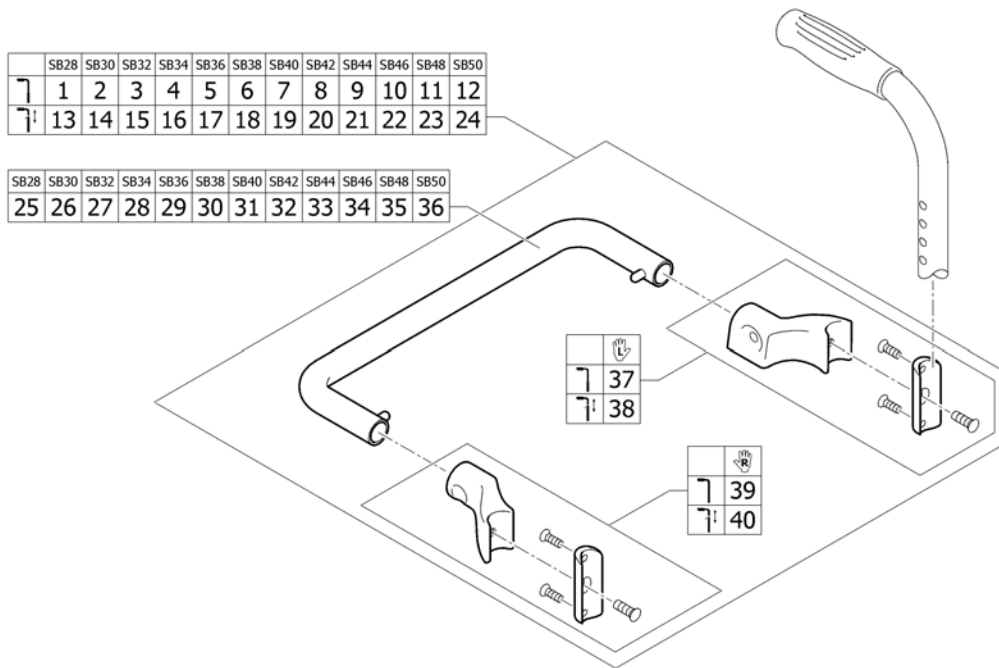

Backrest stabilization bar

ISP51652885

Pos.	Part number	Description	Valid from → until	Qty
1	1540096	Stabilizing bar complete SB28 for backrest tubes Ø20		1
2	1540097	Stabilizing bar complete SB30 for backrest tubes Ø20		1
3	1517978	Stabilizing bar complete SB32 for backrest tubes Ø20		1
4	1517979	Stabilizing bar complete SB34 for backrest tubes Ø20		1
5	1517980	Stabilizing bar complete SB36 for backrest tubes Ø20		1
6	1517981	Stabilizing bar complete SB38 for backrest tubes Ø20		1
7	1517982	Stabilizing bar complete SB40 for backrest tubes Ø20		1
8	1517983	Stabilizing bar complete SB42 for backrest tubes Ø20		1
9	1517984	Stabilizing bar complete SB44 for backrest tubes Ø20		1
10	1517985	Stabilizing bar complete SB46 for backrest tubes Ø20		1
11	1517986	Stabilizing bar complete SB48 for backrest tubes Ø20		1
12	1517987	Stabilizing bar complete SB50 for backrest tubes Ø20		1
13	1540098	Stabilizing bar complete SB28 for backrest tubes Ø25		1
14	1540099	Stabilizing bar complete SB30 for backrest tubes Ø25		1
15	1517988	Stabilizing bar complete SB32 for backrest tubes Ø25		1
16	1517989	Stabilizing bar complete SB34 for backrest tubes Ø25		1
17	1517990	Stabilizing bar complete SB36 for backrest tubes Ø25		1
18	1517991	Stabilizing bar complete SB38 for backrest tubes Ø25		1
19	1517992	Stabilizing bar complete SB40 for backrest tubes Ø25		1
20	1517993	Stabilizing bar complete SB42 for backrest tubes Ø25		1
21	1517994	Stabilizing bar complete SB44 for backrest tubes Ø25		1
22	1517995	Stabilizing bar complete SB46 for backrest tubes Ø25		1
23	1517996	Stabilizing bar complete SB48 for backrest tubes Ø25		1
24	1517997	Stabilizing bar complete SB50 for backrest tubes Ø25		1
25	1540100	Stabilizing bar SB28		1
26	1540101	Stabilizing bar SB30		1
27	1517998	Stabilizing bar SB32		1
28	1517999	Stabilizing bar SB34		1
29	1518000	Stabilizing bar SB36		1
30	1518001	Stabilizing bar for SW 380 mm		1
31	1518002	Stabilizing bar SB40		1