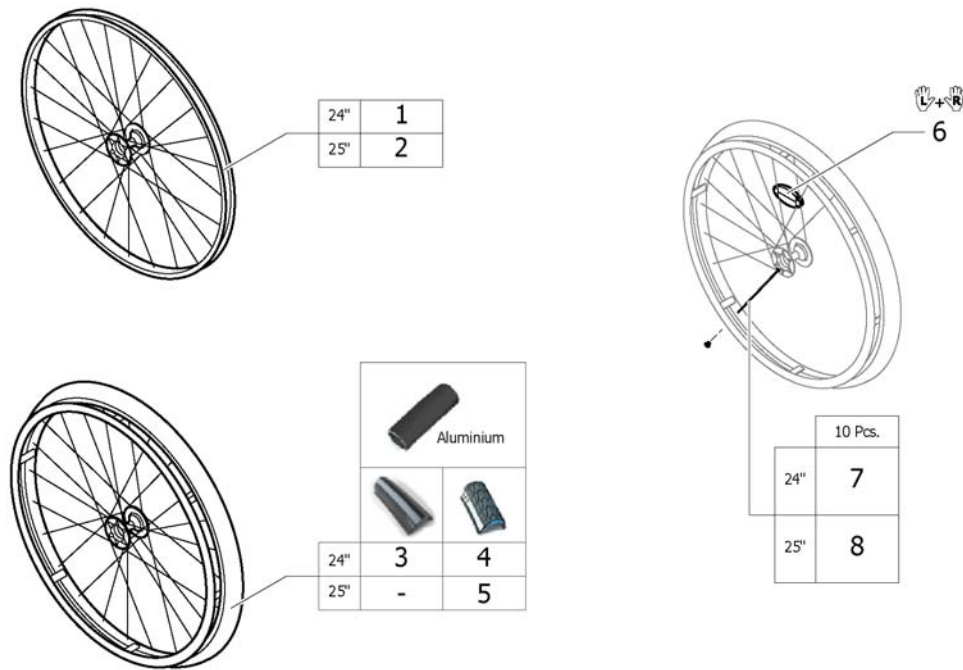

High Performance Rear Wheels

Pos.	Part number	Description	Valid from → until	Qty
1	1517723-0004	Wheel 24", High Performance, black, without handrim, without tyre		2
2	1562937-0004	Wheel 25", High Performance, black, without handrim, without tyre		2
3	SP1601752-0004	Rear wheel 24" High Performance black anodized, handrim alu black, Rightrun black/grey		2
4	1562670-0004	Wheel 24", High Performance, black, handrim aluminium black, tyre Marathon Evolution		2
5	1562669-0004	Wheel 25", High Performance, black, handrim aluminium black, tyre Marathon Evolution		2
6	1571073	Spokereflection, pair		1
7	1578867	Spokes kit for High Performance wheel 24", 10 Pcs.		1
8	1578868	Spokes kit for High Performance wheel 25", 10 Pcs.		1