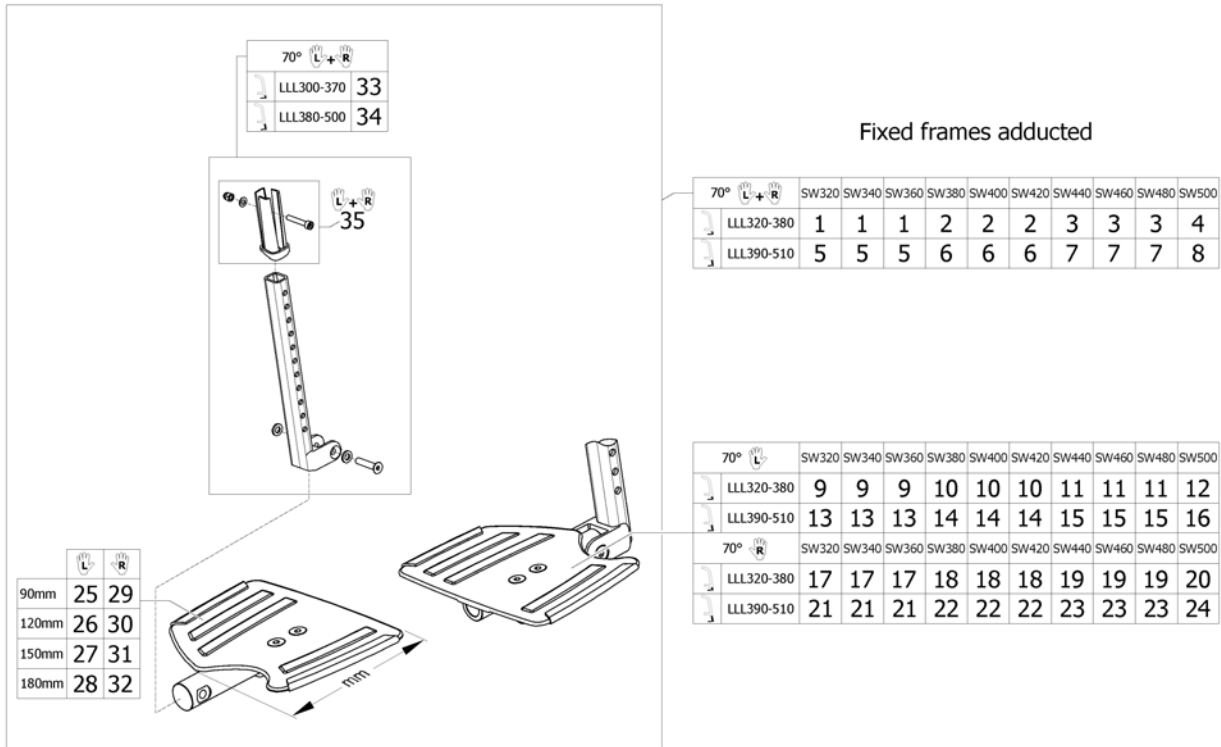

Footrest 2 pieces flip up carbon, for Fixed Frame 70° adducted

ISPS1666916

Pos.	Part number	Description	Valid from → until	Qty
1	SP1667051	Footrest Carbon 2-pc. 90mm, Short tube, Complete, Pair		1
2	SP1667054	Footrest Carbon 2-pc. 120mm, Short tube, Complete, Pair		1
3	SP1667057	Footrest Carbon 2-pc. 150mm, Short tube, Complete, Pair		1
4	SP1667060	Footrest Carbon 2-pc. 180mm, Short tube, Complete, Pair		1
5	SP1667052	Footrest Carbon 2-pc. 90mm, Long tube, Complete, Pair		1
6	SP1667055	Footrest Carbon 2-pc. 120mm, Long tube, Complete, Pair		1
7	SP1667058	Footrest Carbon 2-pc. 150mm, Long tube, Complete, Pair		1
8	SP1667061	Footrest Carbon 2-pc. 180mm, Long tube, Complete, Pair		1
9	SP1667063	Footrest Carbon Left. 90mm, Short tube, Complete		1
10	SP1667066	Footrest Carbon Left. 120mm, Short tube, Complete		1
11	SP1667069	Footrest Carbon Left. 150mm, Short tube, Complete		1
12	SP1667072	Footrest Carbon Left. 180mm, Short tube, Complete		1
13	SP1667064	Footrest Carbon Left. 90mm, Long tube, Complete		1
14	SP1667067	Footrest Carbon Left. 120mm, Long tube, Complete		1
15	SP1667070	Footrest Carbon Left. 150mm, Long tube, Complete		1
16	SP1667073	Footrest Carbon Left. 180mm, Long tube, Complete		1
17	SP1667075	Footrest Carbon Right. 90mm, Short tube, Complete		1
18	SP1667078	Footrest Carbon Right. 120mm, Short tube, Complete		1
19	SP1667081	Footrest Carbon Right. 150mm, Short tube, Complete		1
20	SP1667084	Footrest Carbon Right. 180mm, Short tube, Complete		1
21	SP1667076	Footrest Carbon Right. 90mm, Long tube, Complete		1
22	SP1667079	Footrest Carbon Right. 120mm, Long tube, Complete		1
23	SP1667082	Footrest Carbon Right. 150mm, Long tube, Complete		1
24	SP1667085	Footrest Carbon Right. 180mm, Long tube, Complete		1
25	1545450	Footrest carbon 2-pc. 90mm, left		1
26	1545451	Footrest carbon 2-pc. 120mm, left		1
27	1545452	Footrest carbon 2-pc. 150mm, left		1
28	1545517	Footrest carbon 2-pc. 180mm, left		1
29	1545446	Footrest carbon 2-pc. 90mm, right		1
30	1545447	Footrest carbon 2-pc. 120mm, right		1
31	1545448	Footrest carbon 2-pc. 150mm, right		1