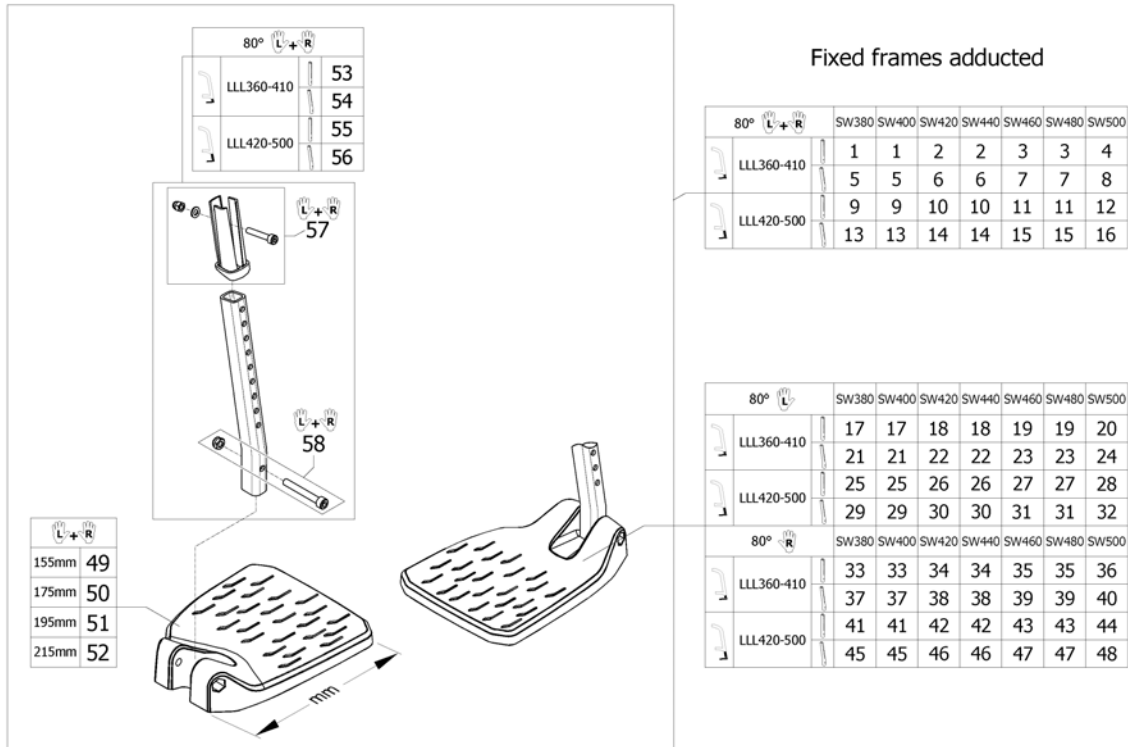

Footrest 2 pieces flip up plastic, for Fixed Frame 80° adducted

ISPS1666983

Pos.	Part number	Description	Valid from → until	Qty
1	SP1666940	Footrest 2-pc. 155mm, Short straight tube, Complete, Pair		1
2	SP1666946	Footrest 2-pc. 175mm, Short straight tube, Complete, Pair		1
3	SP1666952	Footrest 2-pc. 195mm, Short straight tube, Complete, Pair		1
4	SP1666958	Footrest 2-pc. 215mm, Short straight tube, Complete, Pair		1
5	SP1666943	Footrest 2-pc. 155mm, Short tube 10°, Complete, Pair		1
6	SP1666949	Footrest 2-pc. 175mm, Short tube 10°, Complete, Pair		1
7	SP1666955	Footrest 2-pc. 195mm, Short tube 10°, Complete, Pair		1
8	SP1666961	Footrest 2-pc. 215mm, Short tube 10°, Complete, Pair		1
9	SP1666941	Footrest 2-pc. 155mm, Long straight tube, Complete, Pair		1
10	SP1666947	Footrest 2-pc. 175mm, Long straight tube, Complete, Pair		1
11	SP1666953	Footrest 2-pc. 195mm, Long straight tube, Complete, Pair		1
12	SP1666959	Footrest 2-pc. 215mm, Long straight tube, Complete, Pair		1
13	SP1666944	Footrest 2-pc. 155mm, Long tube 10°, Complete, Pair		1
14	SP1666950	Footrest 2-pc. 175mm, Long tube 10°, Complete, Pair		1
15	SP1666956	Footrest 2-pc. 195mm, Long tube 10°, Complete, Pair		1
16	SP1666962	Footrest 2-pc. 215mm, Long tube 10°, Complete, Pair		1
17	SP1666968	Footrest Left 155mm, Short straight tube, Complete		1
18	SP1666974	Footrest Left 175mm, Short straight tube, Complete		1
19	SP1666980	Footrest Left 195mm, Short straight tube, Complete		1
20	SP1666986	Footrest Left 215mm, Short straight tube, Complete		1
21	SP1666971	Footrest Left 155mm, Short tube 10°, Complete		1
22	SP1666977	Footrest Left 175mm, Short tube 10°, Complete		1
23	SP1666983	Footrest Left 195mm, Short tube 10°, Complete		1
24	SP1666989	Footrest Left 215mm, Short tube 10°, Complete		1
25	SP1666969	Footrest Left 155mm, Long straight tube, Complete		1
26	SP1666975	Footrest Left 175mm, Long straight tube, Complete		1
27	SP1666981	Footrest Left 195mm, Long straight tube, Complete		1
28	SP1666987	Footrest Left 215mm, Long straight tube, Complete		1
29	SP1666972	Footrest Left 155mm, Long tube 10°, Complete		1
30	SP1666978	Footrest Left 175mm, Long tube 10°, Complete		1
31	SP1666984	Footrest Left 195mm, Long tube 10°, Complete		1