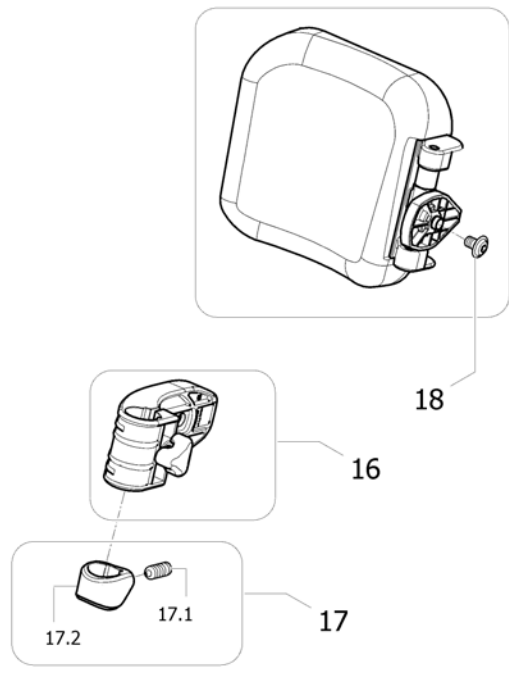

Calf Pad

	L+R	L	R
SW280	-	-	-
SW300	-	-	-
SW320	-	-	-
SW340	-	-	-
SW360	-	-	-
SW380	-	-	-
SW400	1	4	5
SW420	1	4	5
SW440	1	4	5
SW460	1	4	5
SW480	2	6	7
SW500	3	8	9

	L	R
SW280	-	-
SW300	-	-
SW320	-	-
SW340	-	-
SW360	-	-
SW380	-	-
SW400	10	11
SW420	10	11
SW440	10	11
SW460	10	11
SW480	12	13
SW500	14	15

ISPS1665754

Pos.	Part number	Description	Valid from → until	Qty
1	SP1651927	Pair of Calfpad cplt 120 cpl		1
2	SP1651928	Pair of Calfpad cplt 145 cpl		1
3	SP1651929	Pair of Calfpad cplt 170 cpl		1
4	SP1605182	Calfpad and Bracket cplt 120 Left		1
5	SP1605181	Calfpad and Bracket cplt 120 Right		1
6	SP1605192	Calfpad and Bracket cplt 145 Left		1
7	SP1605013	Calfpad and Bracket cplt 145 Right		1
8	SP1605195	Calfpad and Bracket cplt 170 Left		1
9	SP1605193	Calfpad and Bracket cplt 170 Right		1
10	SP1605830	Linkplate, Calfpad 120 Left		1
11	SP1605828	Linkplate, Calfpad 120 Right		1
12	SP1605831	Linkplate, Calfpad 145 Left		1
13	SP1603256	Linkplate, Calfpad 145 Right		1
14	SP1605832	Linkplate, Calfpad 170 Left		1
15	SP1605829	Linkplate, Calfpad 170 Right		1
16	SP1602709	Bracket assembly Calfpad Kit		2
17	SP1651847	Bridle Setting kit		2
17.1	1424571	Springscrew		2
17.2	SP1605203	Screwsocket Legrest kit		2
18	SP1647254	Screw M8x12 Black		2