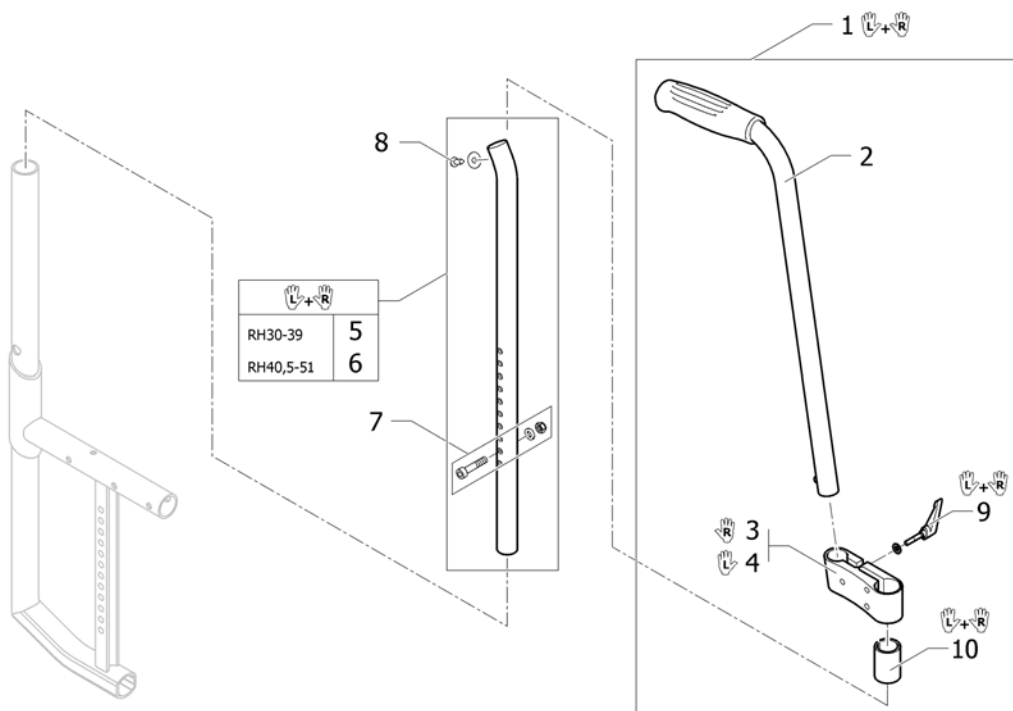

Push handles, height adjustable, rear set

ISPS1652847

Pos.	Part number	Description	Valid from → until	Qty
1	1517876	Push handles, height adjustable, rear set, pair		1
2	1438938	Push handle tube complete, rearset		1
3	1438939	Mounting fixture right complete, for rearset push handles		1
4	1438940	Mounting fixture left complete, for rearset push handles		1
5	1540089	Backrest tubes L without push handles, pair		1
6	1540090	Backrest tubes XL without push handles, pair		1
7	1540088	Fixation kit to backrest tube		1
8	1432083	Fixation kit for backrest band		1
9	1529799	Adjusting lever, pair		1
10	1581293	Sleeves for mounting fixture, for rearset push handles, pair		1