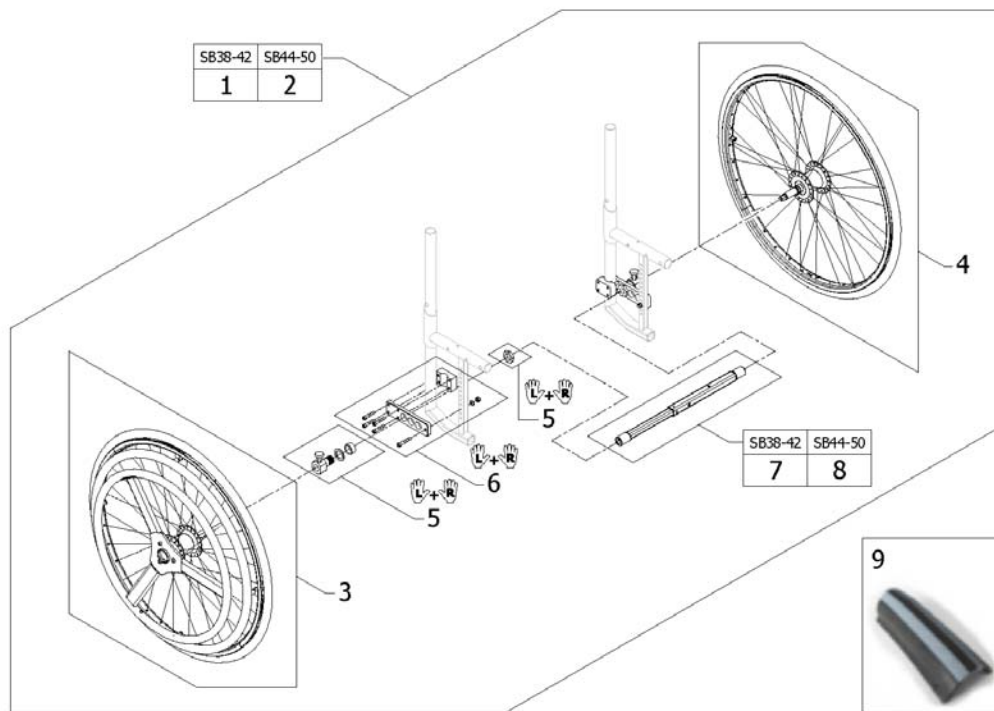

One arm drive

ISPS:1642787

Pos.	Part number	Description	Valid from → until	Qty
1	1554419	One hand drive 24" wheels SW38-42 complete		1
2	1554420	One hand drive 24" wheels SW44-50 complete		1
3	1554422	One hand drive 24" wheel active (with handrim)		1
4	1554421	One hand drive 24" wheel passive (without handrim)		1
5	1554423	Adaptersleeve set, quick release for One hand drive wheels, pair		1
6	1554424	Adapterplate set for one hand drive wheels, pair		1
7	1554425	Telescopic shaft, SW38-42		1
8	1554426	Telescopic shaft, SW44-50		1
9	SP1590118	Tyre Rightrun black/grey 24"		1