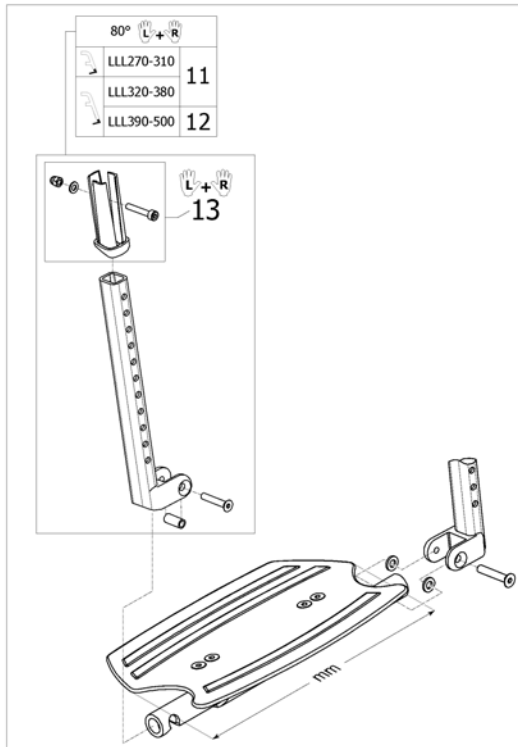

Footrest 1 piece flip up carbon, for Frame standard swing away 80°

Standard frames

80° L+R	SW280	SW300	SW320	SW340	SW360	SW380	SW400	SW420	SW440	SW460	SW480	SW500
LLL270-310	1	1	1	1	2	3	3	4	5	5	5	5
LLL320-380	6	6	6	6	7	8	8	9	10	10	10	10
LLL390-500	6	6	6	6	7	8	8	9	10	10	10	10

ISPS1666926

Pos.	Part number	Description	Valid from → until	Qty
1	SP1667086	Footrest Carbon 1-piece 193mm, Short tube, Complete		1
2	SP1667088	Footrest Carbon 1-piece 222mm, Short tube, Complete		1
3	SP1667090	Footrest Carbon 1-piece 250mm, Short tube, Complete		1
4	SP1667092	Footrest Carbon 1-piece 280mm, Short tube, Complete		1
5	SP1667094	Footrest Carbon 1-piece 308mm, Short tube, Complete		1
6	SP1667087	Footrest Carbon 1-piece 193mm, Long tube, Complete		1
7	SP1667089	Footrest Carbon 1-piece 222mm, Long tube, Complete		1
8	SP1667091	Footrest Carbon 1-piece 250mm, Long tube, Complete		1
9	SP1667093	Footrest Carbon 1-piece 280mm, Long tube, Complete		1
10	SP1667095	Footrest Carbon 1-piece 308mm, Long tube, Complete		1
11	SP1665076	Telescopic tube kit for footrest 1-piece short, pair		1
12	SP1665077	Telescopic tube kit for footrest 1-piece long, pair		1
13	SP1665079	Fixation kit footplate telescope		1