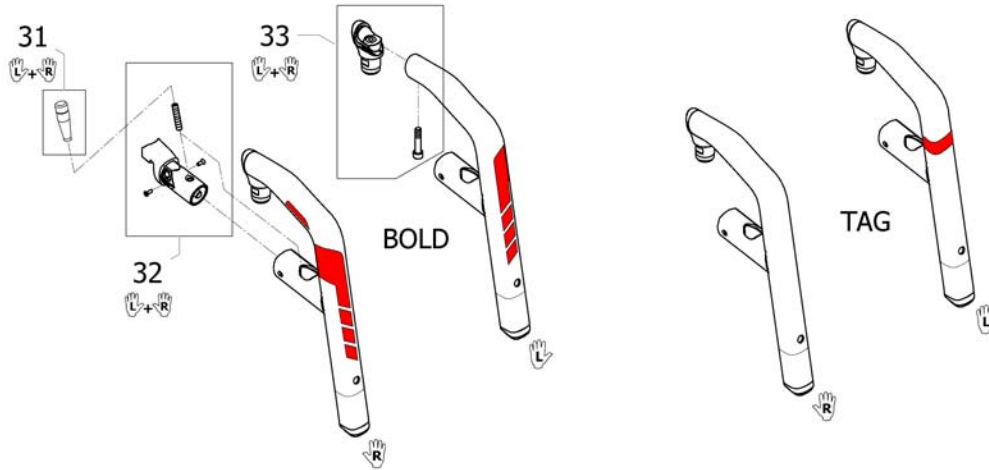

Legrest hanger 80°

Hand	BOLD						TAG	
	Blue	Dark Grey	Gold	Light Grey	Red	Black	Red	Black
	1	2	3	4	5	6	7	8
Short	16	17	18	19	20	21	22	23

Hand	BOLD						Option TAG
	Blue	Dark Grey	Gold	Light Grey	Red	Black	
	9	10	11	12	13	14	15
Short	24	25	26	27	28	29	30

ISPS1652777

Pos.	Part number	Description	Valid from → until	Qty
1	SP1665033-0464	Swing Away 80°, left, Space black with decal Bold blue		1
1	SP1665033-0465	Swing Away 80°, left, Anthracite grey with decal Bold blue		1
1	SP1665033-0466	Swing Away 80°, left, Pure white with decal Bold blue		1
1	SP1665033-0467	Swing Away 80°, left, Carmine red with decal Bold blue		1
1	SP1665033-0468	Swing Away 80°, left, Azure blue with decal Bold blue		1
2	SP1665034-0464	Swing Away 80°, left, Space black with decal Bold dark grey		1
2	SP1665034-0465	Swing Away 80°, left, Anthracite grey with decal Bold dark grey		1
2	SP1665034-0466	Swing Away 80°, left, Pure white with decal Bold dark grey		1
2	SP1665034-0467	Swing Away 80°, left, Carmine red with decal Bold dark grey		1
2	SP1665034-0468	Swing Away 80°, left, Azure blue with decal Bold dark grey		1
3	SP1665036-0464	Swing Away 80°, left, Space black with decal Bold gold		1
3	SP1665036-0465	Swing Away 80°, left, Anthracite grey with decal Bold gold		1
3	SP1665036-0466	Swing Away 80°, left, Pure white with decal Bold gold		1
3	SP1665036-0467	Swing Away 80°, left, Carmine red with decal Bold gold		1
3	SP1665036-0468	Swing Away 80°, left, Azure blue with decal Bold gold		1
4	SP1665037-0464	Swing Away 80°, left, Space black with decal Bold light grey		1
4	SP1665037-0465	Swing Away 80°, left, Anthracite grey with decal Bold light grey		1
4	SP1665037-0466	Swing Away 80°, left, Pure white with decal Bold light grey		1
4	SP1665037-0467	Swing Away 80°, left, Carmine red with decal Bold light grey		1
4	SP1665037-0468	Swing Away 80°, left, Azure blue with decal Bold light grey		1
5	SP1665038-0464	Swing Away 80°, left, Space black with decal Bold red		1
5	SP1665038-0465	Swing Away 80°, left, Anthracite grey with decal Bold red		1
5	SP1665038-0466	Swing Away 80°, left, Pure white with decal Bold red		1
5	SP1665038-0467	Swing Away 80°, left, Carmine red with decal Bold red		1
5	SP1665038-0468	Swing Away 80°, left, Azure blue with decal Bold red		1
6	SP1665039-0464	Swing Away 80°, left, Space black with decal Bold black		1
6	SP1665039-0465	Swing Away 80°, left, Anthracite grey with decal Bold black		1
6	SP1665039-0466	Swing Away 80°, left, Pure white with decal Bold black		1
6	SP1665039-0467	Swing Away 80°, left, Carmine red with decal Bold black		1
6	SP1665039-0468	Swing Away 80°, left, Azure blue with decal Bold black		1
7	SP1665041-0185	Swing Away 80°, left, Dynamite orange with decal TAG red		1