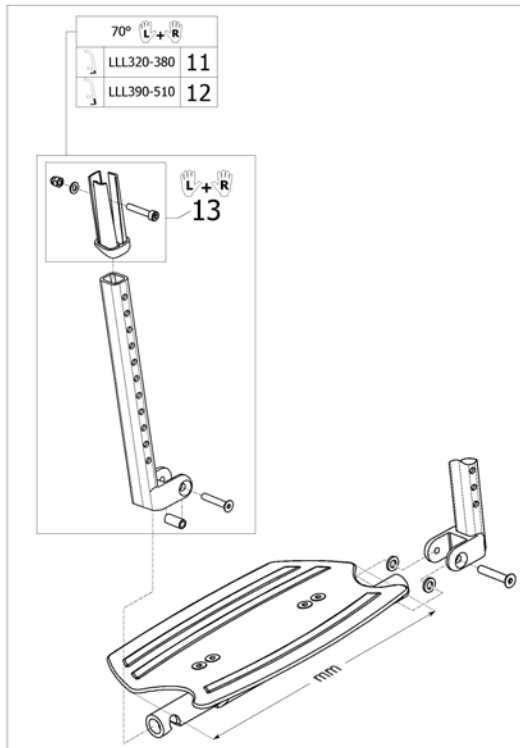

Footrest 1 piece flip up carbon, for Fixed Frame 70°

Fixed frames

70° L+R	SW280	SW300	SW320	SW340	SW360	SW380	SW400	SW420	SW440	SW460	SW480	SW500
LLL320-380	1	1	1	1	2	3	3	4	5	5	5	5
LLL390-510	6	6	6	6	7	8	8	9	10	10	10	10

ISPS1666927

Pos.	Part number	Description	Valid from → until	Qty
1	SP1667086	Footrest Carbon 1-piece 193mm, Short tube, Complete		1
2	SP1667088	Footrest Carbon 1-piece 222mm, Short tube, Complete		1
3	SP1667090	Footrest Carbon 1-piece 250mm, Short tube, Complete		1
4	SP1667092	Footrest Carbon 1-piece 280mm, Short tube, Complete		1
5	SP1667094	Footrest Carbon 1-piece 308mm, Short tube, Complete		1
6	SP1667087	Footrest Carbon 1-piece 193mm, Long tube, Complete		1
7	SP1667089	Footrest Carbon 1-piece 222mm, Long tube, Complete		1
8	SP1667091	Footrest Carbon 1-piece 250mm, Long tube, Complete		1
9	SP1667093	Footrest Carbon 1-piece 280mm, Long tube, Complete		1
10	SP1667095	Footrest Carbon 1-piece 308mm, Long tube, Complete		1
11	SP1665076	Telescopic tube kit for footrest 1-piece short, pair		1
12	SP1665077	Telescopic tube kit for footrest 1-piece long, pair		1
13	SP1665079	Fixation kit footplate telescope		1