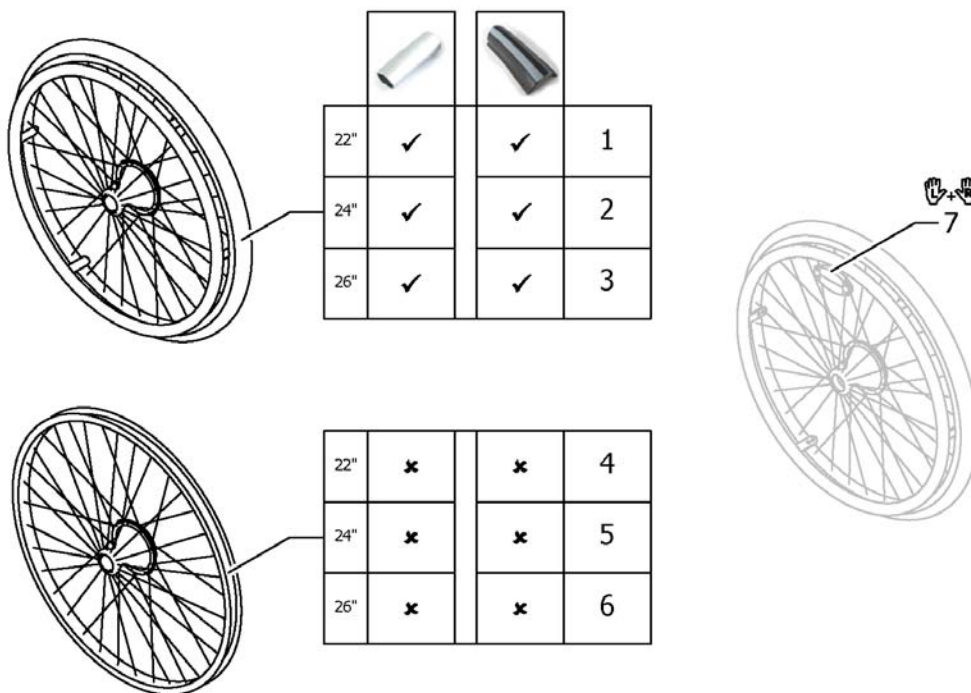

Drumbrake wheel

22"	✓	✓	1
24"	✓	✓	2
26"	✓	✓	3

22"	✗	✗	4
24"	✗	✗	5
26"	✗	✗	6

1571073

Pos.	Part number	Description	Valid from → until	Qty
1	SP1601850	Rear wheel 22" Drumbrake Octopus, handrim, Rightrun black/grey		2
2	SP1601851	Rear wheel 24" Drumbrake Octopus, handrim, Rightrun black/grey		2
3	SP1601852	Rear wheel 26" Drumbrake Octopus, handrim, Rightrun black/grey		2
4	1445492	Rear wheel 22" Drumbrake Octopus, without handrim, without tyre		2
5	1445493	Rear wheel 24" Drumbrake Octopus, without handrim, without tyre		2
6	1445494	Rear wheel 26" Drumbrake Octopus, without handrim, without tyre		2
7	1571073	Spokereflection, pair		1