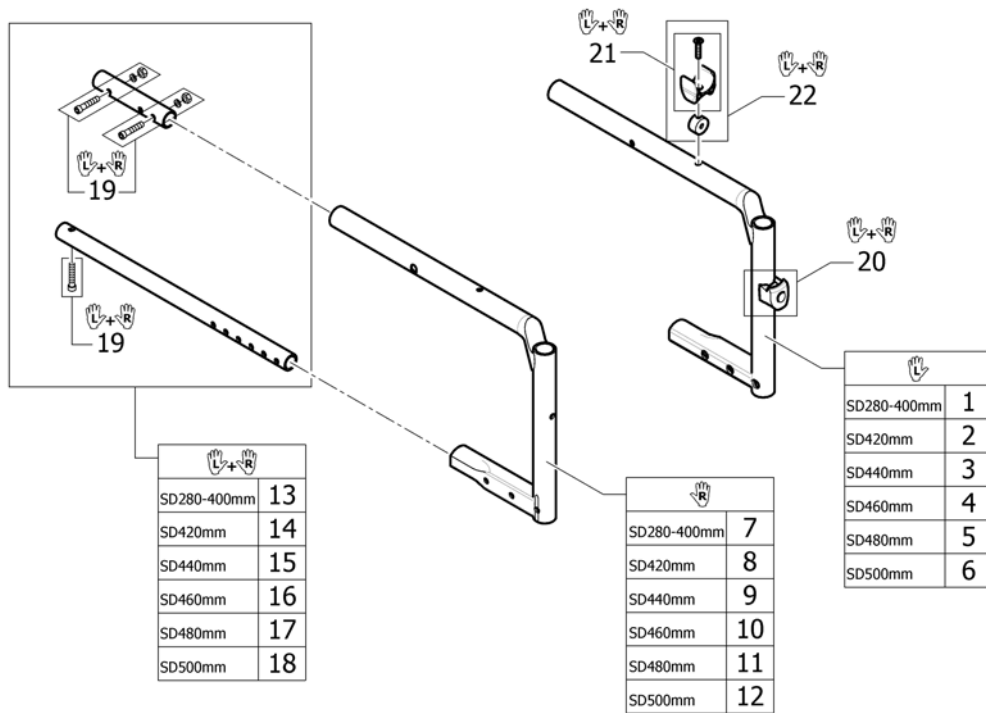

Front frames SA standard

Pos.	Part number	Description	Valid from → until	Qty
1	SP1664261-0464	Frame Compact SA Std. SD400 - SD320, left, Space black		1
1	SP1664261-0465	Frame Compact SA Std. SD400 - SD320, left, Anthracite grey		1
1	SP1664261-0466	Frame Compact SA Std. SD400 - SD320, left, Pure white		1
1	SP1664261-0467	Frame Compact SA Std. SD400 - SD320, left, Carmine red		1
1	SP1664261-0468	Frame Compact SA Std. SD400 - SD320, left, Azure blue		1
2	SP1664260-0464	Frame Compact SA Std. SD420, left, Space black		1
2	SP1664260-0465	Frame Compact SA Std. SD420, left, Anthracite grey		1
2	SP1664260-0466	Frame Compact SA Std. SD420, left, Pure white		1
2	SP1664260-0467	Frame Compact SA Std. SD420, left, Carmine red		1
2	SP1664260-0468	Frame Compact SA Std. SD420, left, Azure blue		1
3	SP1664259-0464	Frame Compact SA Std. SD440, left, Space black		1
3	SP1664259-0465	Frame Compact SA Std. SD440, left, Anthracite grey		1
3	SP1664259-0466	Frame Compact SA Std. SD440, left, Pure white		1
3	SP1664259-0467	Frame Compact SA Std. SD440, left, Carmine red		1
3	SP1664259-0468	Frame Compact SA Std. SD440, left, Azure blue		1
4	SP1664258-0464	Frame Compact SA Std. SD460, left, Space black		1
4	SP1664258-0465	Frame Compact SA Std. SD460, left, Anthracite grey		1
4	SP1664258-0466	Frame Compact SA Std. SD460, left, Pure white		1
4	SP1664258-0467	Frame Compact SA Std. SD460, left, Carmine red		1
4	SP1664258-0468	Frame Compact SA Std. SD460, left, Azure blue		1
5	SP1664257-0464	Frame Compact SA Std. SD480, left, Space black		1
5	SP1664257-0465	Frame Compact SA Std. SD480, left, Anthracite grey		1
5	SP1664257-0466	Frame Compact SA Std. SD480, left, Pure white		1
5	SP1664257-0467	Frame Compact SA Std. SD480, left, Carmine red		1
5	SP1664257-0468	Frame Compact SA Std. SD480, left, Azure blue		1
6	SP1664256-0464	Frame Compact SA Std. SD500, left, Space black		1
6	SP1664256-0465	Frame Compact SA Std. SD500, left, Anthracite grey		1
6	SP1664256-0466	Frame Compact SA Std. SD500, left, Pure white		1
6	SP1664256-0467	Frame Compact SA Std. SD500, left, Carmine red		1
6	SP1664256-0468	Frame Compact SA Std. SD500, left, Azure blue		1
7	SP1664267-0464	Frame Compact SA Std. SD400 - SD320, right, Space black		1