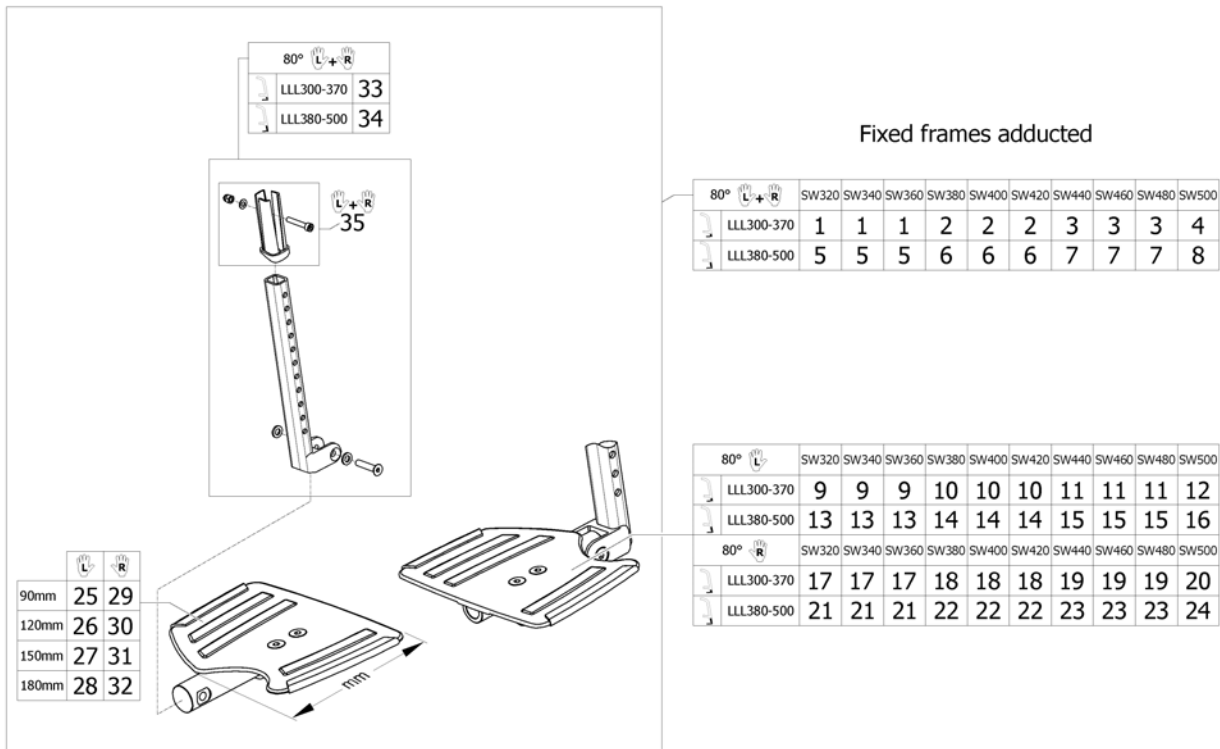

Footrest 2 pieces flip up carbon, for Fixed Frame 80° adducted

ISPS1666917

Pos.	Part number	Description	Valid from → until	Qty
1	SP1667051	Footrest Carbon 2-pc. 90mm, Short tube, Complete, Pair		1
2	SP1667054	Footrest Carbon 2-pc. 120mm, Short tube, Complete, Pair		1
3	SP1667057	Footrest Carbon 2-pc. 150mm, Short tube, Complete, Pair		1
4	SP1667060	Footrest Carbon 2-pc. 180mm, Short tube, Complete, Pair		1
5	SP1667052	Footrest Carbon 2-pc. 90mm, Long tube, Complete, Pair		1
6	SP1667055	Footrest Carbon 2-pc. 120mm, Long tube, Complete, Pair		1
7	SP1667058	Footrest Carbon 2-pc. 150mm, Long tube, Complete, Pair		1
8	SP1667061	Footrest Carbon 2-pc. 180mm, Long tube, Complete, Pair		1
9	SP1667063	Footrest Carbon Left. 90mm, Short tube, Complete		1
10	SP1667066	Footrest Carbon Left. 120mm, Short tube, Complete		1
11	SP1667069	Footrest Carbon Left. 150mm, Short tube, Complete		1
12	SP1667072	Footrest Carbon Left. 180mm, Short tube, Complete		1
13	SP1667064	Footrest Carbon Left. 90mm, Long tube, Complete		1
14	SP1667067	Footrest Carbon Left. 120mm, Long tube, Complete		1
15	SP1667070	Footrest Carbon Left. 150mm, Long tube, Complete		1
16	SP1667073	Footrest Carbon Left. 180mm, Long tube, Complete		1
17	SP1667075	Footrest Carbon Right. 90mm, Short tube, Complete		1
18	SP1667078	Footrest Carbon Right. 120mm, Short tube, Complete		1
19	SP1667081	Footrest Carbon Right. 150mm, Short tube, Complete		1
20	SP1667084	Footrest Carbon Right. 180mm, Short tube, Complete		1
21	SP1667076	Footrest Carbon Right. 90mm, Long tube, Complete		1
22	SP1667079	Footrest Carbon Right. 120mm, Long tube, Complete		1
23	SP1667082	Footrest Carbon Right. 150mm, Long tube, Complete		1
24	SP1667085	Footrest Carbon Right. 180mm, Long tube, Complete		1
25	1545450	Footrest carbon 2-pc. 90mm, left		1
26	1545451	Footrest carbon 2-pc. 120mm, left		1
27	1545452	Footrest carbon 2-pc. 150mm, left		1
28	1545517	Footrest carbon 2-pc. 180mm, left		1
29	1545446	Footrest carbon 2-pc. 90mm, right		1
30	1545447	Footrest carbon 2-pc. 120mm, right		1
31	1545448	Footrest carbon 2-pc. 150mm, right		1