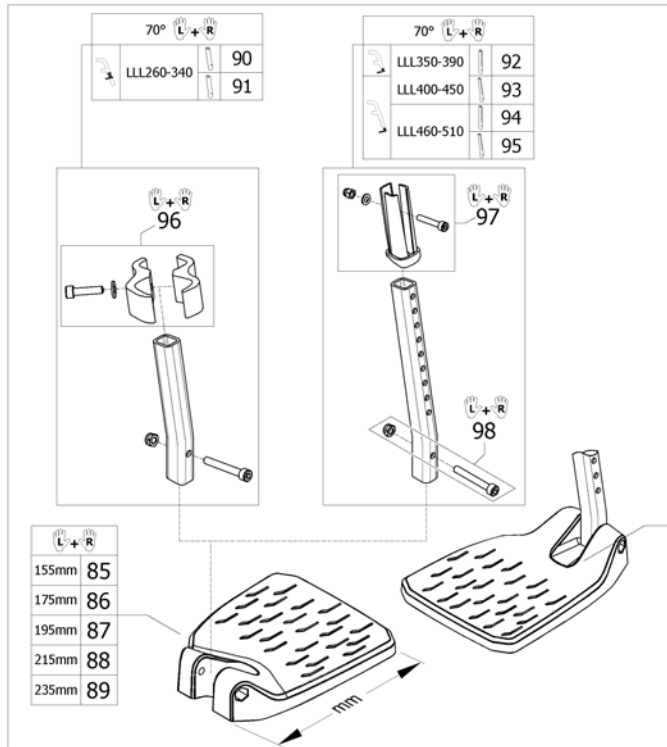

Footrest 2 pieces flip up plastic, for Frame standard swing away 70°

Standard frames

70° L+R	SW340	SW360	SW380	SW400	SW420	SW440	SW460	SW480	SW500
LLL260-340	-	-	1	1	2	2	3	3	4
LLL350-390	-	-	5	5	6	6	7	7	8
LLL400-450	9	9	10	10	11	11	12	12	13
LLL460-510	19	19	20	20	21	21	22	22	23
	24	24	25	25	26	26	27	27	28

70° L	SW340	SW360	SW380	SW400	SW420	SW440	SW460	SW480	SW500
LLL260-340	-	-	29	29	30	30	31	31	32
LLL350-390	-	-	33	33	34	34	35	35	36
LLL400-450	37	37	38	38	39	39	40	40	41
LLL460-510	42	42	43	43	44	44	45	45	46
	47	47	48	48	49	49	50	50	51
	52	52	53	53	54	54	55	55	56

70° R	SW340	SW360	SW380	SW400	SW420	SW440	SW460	SW480	SW500
LLL260-340	-	-	57	57	58	58	59	59	60
LLL350-390	-	-	61	61	62	62	63	63	64
LLL400-450	65	65	66	66	67	67	68	68	69
LLL460-510	70	70	71	71	72	72	73	73	74
	75	75	76	76	77	77	78	78	79
	80	80	81	81	82	82	83	83	84

ISPS1666973