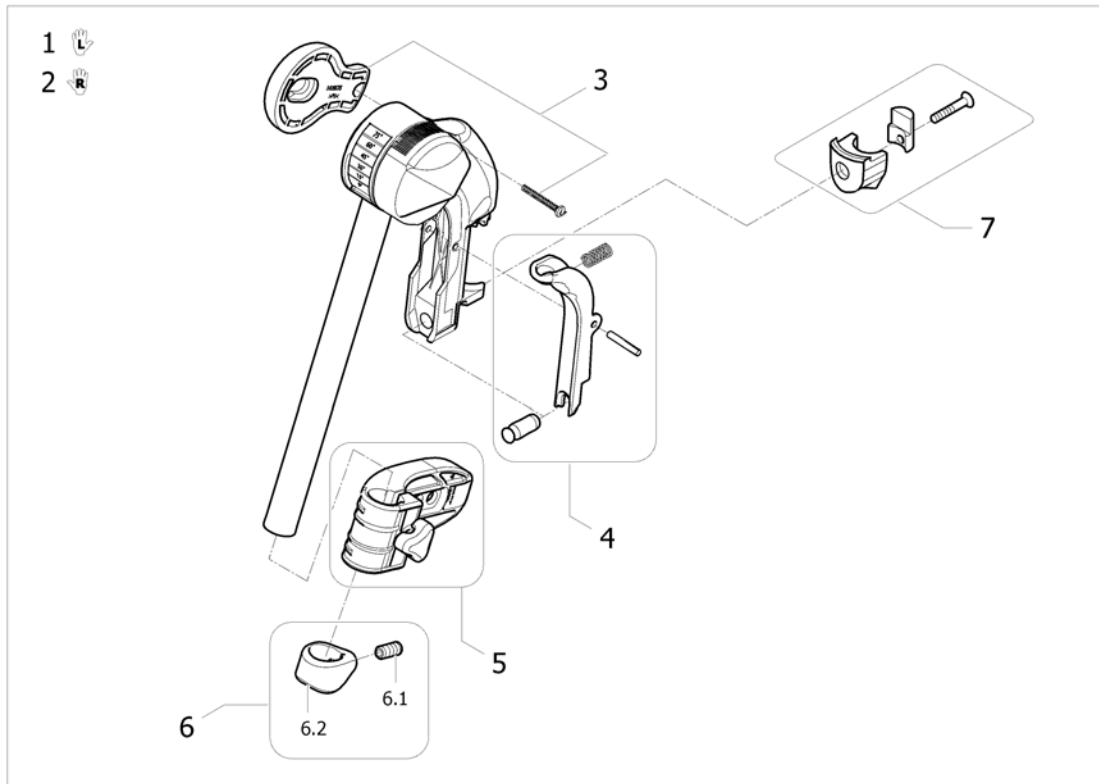

Elevating Legrest (v2019) 2019.04.15 =>

ISPS165196Z

Pos.	Part number	Description	Valid from → until	Qty
1	SP1662820	Elevating Legrest Medium Lh + fixation		1
2	SP1662821	Elevating Legrest Medium Rh + fixation		1
3	SP1660743	Kneepad Kit Thick foam <i>Replace SP1656819</i>		2
4	SP1656820	Legrest Trigger Kit		2
5	SP1602709	Bracket assembly Calfpad Kit		2
6	SP1651847	Bridle Setting kit		2
6.1	1424571	Springscrew		2
6.2	SP1605203	Screwsocket Legrest kit		2
7	SP1587483	Kit hanger stopper (2015) for Action NG		2