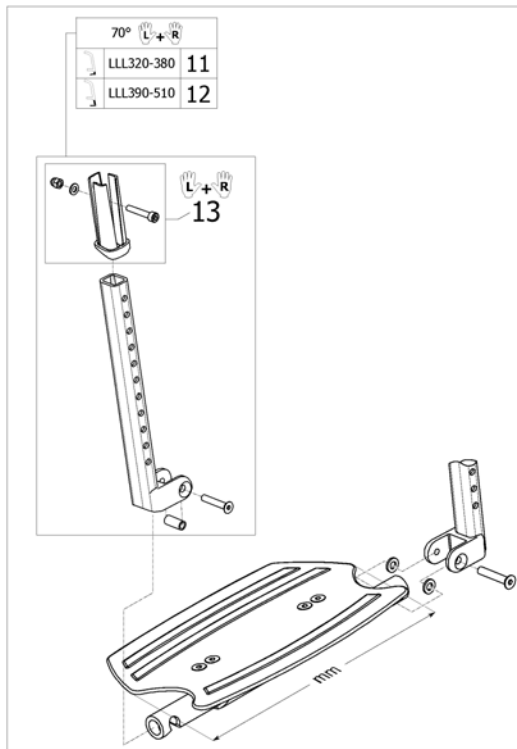

Footrest 1 piece flip up carbon, for Fixed Frame 70° adducted

Fixed frames adducted

70° L+R	SW320	SW340	SW360	SW380	SW400	SW420	SW440	SW460	SW480	SW500
LLL320-380	1	1	1	1	2	3	3	4	5	5
LLL390-510	6	6	6	6	7	8	8	9	10	10

ISPS1666929

Pos.	Part number	Description	Valid from → until	Qty
1	SP1667086	Footrest Carbon 1-piece 193mm, Short tube, Complete		1
2	SP1667088	Footrest Carbon 1-piece 222mm, Short tube, Complete		1
3	SP1667090	Footrest Carbon 1-piece 250mm, Short tube, Complete		1
4	SP1667092	Footrest Carbon 1-piece 280mm, Short tube, Complete		1
5	SP1667094	Footrest Carbon 1-piece 308mm, Short tube, Complete		1
6	SP1667087	Footrest Carbon 1-piece 193mm, Long tube, Complete		1
7	SP1667089	Footrest Carbon 1-piece 222mm, Long tube, Complete		1
8	SP1667091	Footrest Carbon 1-piece 250mm, Long tube, Complete		1
9	SP1667093	Footrest Carbon 1-piece 280mm, Long tube, Complete		1
10	SP1667095	Footrest Carbon 1-piece 308mm, Long tube, Complete		1
11	SP1665076	Telescopic tube kit for footrest 1-piece short, pair		1
12	SP1665077	Telescopic tube kit for footrest 1-piece long, pair		1
13	SP1665079	Fixation kit footplate telescope		1