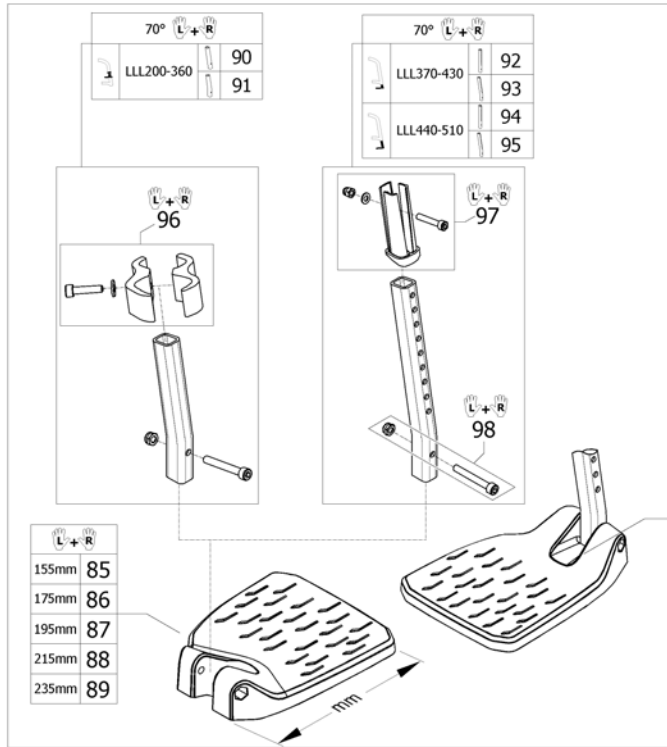

Footrest 2 pieces flip up plastic, for Fixed Frame 70°

Fixed frames

70° L+R	SW340	SW360	SW380	SW400	SW420	SW440	SW460	SW480	SW500
LLL200-360	-	-	1	1	2	2	3	3	4
LLL370-430	9	9	10	10	11	11	12	12	13
LLL440-510	19	19	20	20	21	21	22	22	23

70° L	SW340	SW360	SW380	SW400	SW420	SW440	SW460	SW480	SW500
LLL200-360	-	-	29	29	30	30	31	31	32
LLL370-430	37	37	38	38	39	39	40	40	41
LLL440-510	47	47	48	48	49	49	50	50	51

70° R	SW340	SW360	SW380	SW400	SW420	SW440	SW460	SW480	SW500
LLL200-360	-	-	57	57	58	58	59	59	60
LLL370-430	65	65	66	66	67	67	68	68	69
LLL440-510	75	75	76	76	77	77	78	78	79

ISPS1666980

Pos.	Part number	Description	Valid from → until	Qty
1	SP1666942	Footrest 2-pc. 155mm, Hight mounted straight tube, Complete, Pair		1
2	SP1666948	Footrest 2-pc. 175mm, Hight mounted straight tube, Complete, Pair		1
3	SP1666954	Footrest 2-pc. 195mm, Hight mounted straight tube, Complete, Pair		1
4	SP1666960	Footrest 2-pc. 215mm, Hight mounted straight tube, Complete, Pair		1
5	SP1666945	Footrest 2-pc. 155mm, Hight mounted tube 10°, Complete, Pair		1
6	SP1666951	Footrest 2-pc. 175mm, Hight mounted tube 10°, Complete, Pair		1
7	SP1666957	Footrest 2-pc. 195mm, Hight mounted tube 10°, Complete, Pair		1
8	SP1666963	Footrest 2-pc. 215mm, Hight mounted tube 10°, Complete, Pair		1
9	SP1666940	Footrest 2-pc. 155mm, Short sraight tube, Complete, Pair		1
10	SP1666946	Footrest 2-pc. 175mm, Short sraight tube, Complete, Pair		1
11	SP1666952	Footrest 2-pc. 195mm, Short sraight tube, Complete, Pair		1
12	SP1666958	Footrest 2-pc. 215mm, Short sraight tube, Complete, Pair		1
13	SP1666964	Footrest 2-pc. 235mm, Short sraight tube, Complete, Pair		1
14	SP1666943	Footrest 2-pc. 155mm, Short tube 10°, Complete, Pair		1
15	SP1666949	Footrest 2-pc. 175mm, Short tube 10°, Complete, Pair		1
16	SP1666955	Footrest 2-pc. 195mm, Short tube 10°, Complete, Pair		1
17	SP1666961	Footrest 2-pc. 215mm, Short tube 10°, Complete, Pair		1
18	SP1666966	Footrest 2-pc. 235mm, Short tube 10°, Complete, Pair		1
19	SP1666941	Footrest 2-pc. 155mm, Long straight tube, Complete, Pair		1
20	SP1666947	Footrest 2-pc. 175mm, Long straight tube, Complete, Pair		1
21	SP1666953	Footrest 2-pc. 195mm, Long straight tube, Complete, Pair		1
22	SP1666959	Footrest 2-pc. 215mm, Long straight tube, Complete, Pair		1
23	SP1666965	Footrest 2-pc. 235mm, Long straight tube, Complete, Pair		1
24	SP1666944	Footrest 2-pc. 155mm, Long tube 10°, Complete, Pair		1
25	SP1666950	Footrest 2-pc. 175mm, Long tube 10°, Complete, Pair		1
26	SP1666956	Footrest 2-pc. 195mm, Long tube 10°, Complete, Pair		1
27	SP1666962	Footrest 2-pc. 215mm, Long tube 10°, Complete, Pair		1
28	SP1666967	Footrest 2-pc. 235mm, Long tube 10°, Complete, Pair		1
29	SP1666970	Footrest Left 155mm, Hight mounted straight tube, Complete		1
30	SP1666976	Footrest Left 175mm, Hight mounted straight tube, Complete		1
31	SP1666982	Footrest Left 195mm, Hight mounted straight tube, Complete		1