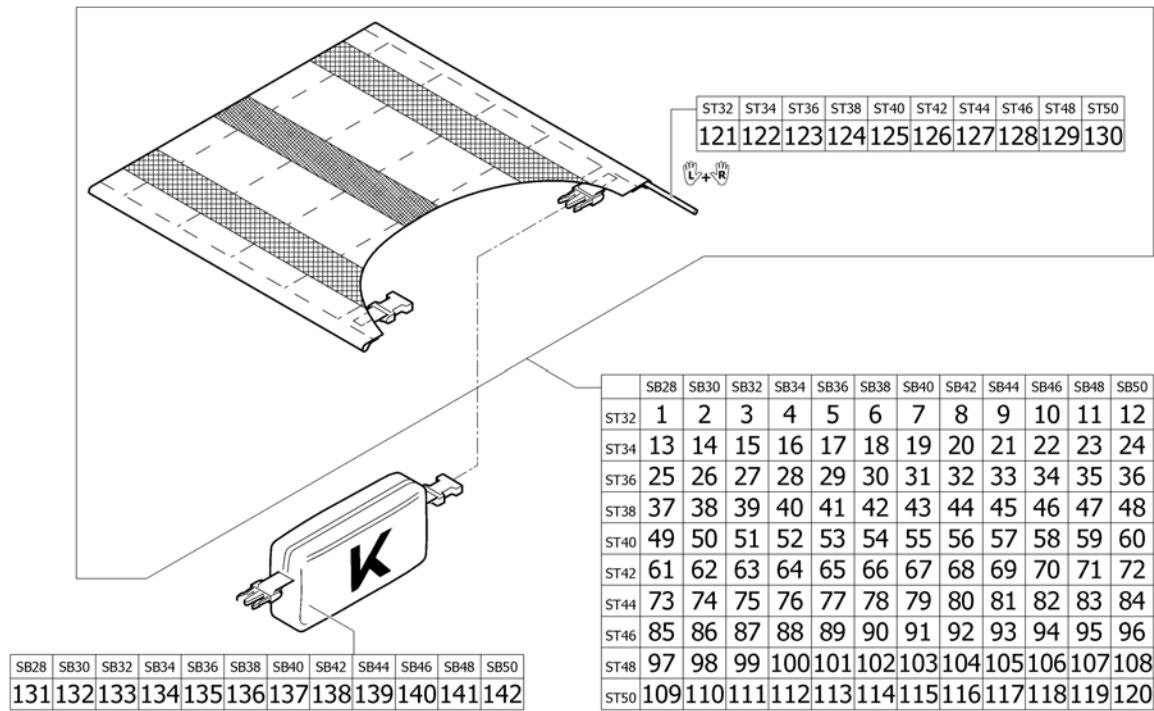

Seat cover with 2 bands (hooks) for seat bag

ISPS1652860

Pos.	Part number	Description	Valid from → until	Qty
1	1578661	Seat cover SB28 ST32 for seat bag with 2 Velcro bands (rough band)		1
2	1578662	Seat cover SB30 ST32 for seat bag with 2 Velcro bands (rough band)		1
3	1578663	Seat cover SB32 ST32 for seat bag with 2 Velcro bands (rough band)		1
4	1578664	Seat cover SB34 ST32 for seat bag with 2 Velcro bands (rough band)		1
5	1578665	Seat cover SB36 ST32 for seat bag with 2 Velcro bands (rough band)		1
6	1578666	Seat cover SB38 ST32 for seat bag with 2 Velcro bands (rough band)		1
7	1578667	Seat cover SB40 ST32 for seat bag with 2 Velcro bands (rough band)		1
8	1578668	Seat cover SB42 ST32 for seat bag with 2 Velcro bands (rough band)		1
9	1578669	Seat cover SB44 ST32 for seat bag with 2 Velcro bands (rough band)		1
10	1578670	Seat cover SB46 ST32 for seat bag with 2 Velcro bands (rough band)		1
11	1578671	Seat cover SB48 ST32 for seat bag with 2 Velcro bands (rough band)		1
12	1578672	Seat cover SB50 ST32 for seat bag with 2 Velcro bands (rough band)		1
13	1578673	Seat cover SB28 ST34 for seat bag with 2 Velcro bands (rough band)		1
14	1578674	Seat cover SB30 ST34 for seat bag with 2 Velcro bands (rough band)		1
15	1578675	Seat cover SB32 ST34 for seat bag with 2 Velcro bands (rough band)		1
16	1578676	Seat cover SB34 ST34 for seat bag with 2 Velcro bands (rough band)		1
17	1578677	Seat cover SB36 ST34 for seat bag with 2 Velcro bands (rough band)		1
18	1578678	Seat cover SB38 ST34 for seat bag with 2 Velcro bands (rough band)		1
19	1578679	Seat cover SB40 ST34 for seat bag with 2 Velcro bands (rough band)		1
20	1578680	Seat cover SB42 ST34 for seat bag with 2 Velcro bands (rough band)		1
21	1578681	Seat cover SB44 ST34 for seat bag with 2 Velcro bands (rough band)		1
22	1578682	Seat cover SB46 ST34 for seat bag with 2 Velcro bands (rough band)		1
23	1578683	Seat cover SB48 ST34 for seat bag with 2 Velcro bands (rough band)		1
24	1578684	Seat cover SB50 ST34 for seat bag with 2 Velcro bands (rough band)		1
25	1578685	Seat cover SB28 ST36 for seat bag with 2 Velcro bands (rough band)		1
26	1578686	Seat cover SB30 ST36 for seat bag with 2 Velcro bands (rough band)		1
27	1578687	Seat cover SB32 ST36 for seat bag with 2 Velcro bands (rough band)		1
28	1578688	Seat cover SB34 ST36 for seat bag with 2 Velcro bands (rough band)		1
29	1578689	Seat cover SB36 ST36 for seat bag with 2 Velcro bands (rough band)		1
30	1578690	Seat cover SB38 ST36 for seat bag with 2 Velcro bands (rough band)		1
31	1578691	Seat cover SB40 ST36 for seat bag with 2 Velcro bands (rough band)		1