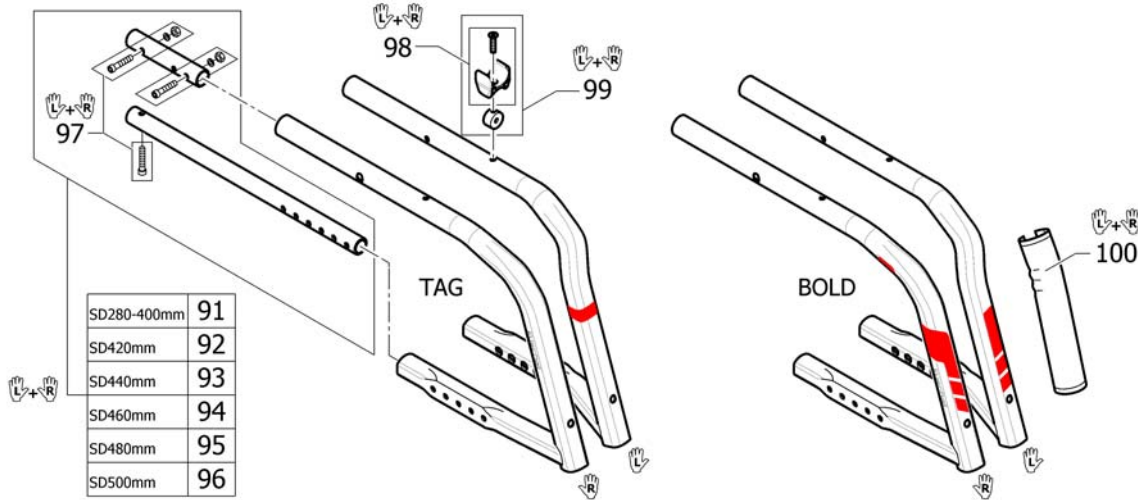

Front frames adducted FF 70°

	BOLD						TAG	
	Blue	Dark Grey	Gold	Light Grey	Red	Black	Red	Black
SD280-400mm	1	2	3	4	5	6	7	8
SD420mm	9	10	11	12	13	14	15	16
SD440mm	17	18	19	20	21	22	23	24
SD460mm	25	26	27	28	29	30	31	32
SD480mm	33	34	35	36	37	38	39	40
SD500mm	41	42	43	44	45	46	47	48

	BOLD						Option TAG
	Blue	Dark Grey	Gold	Light Grey	Red	Black	
SD280-400mm	49	50	51	52	53	54	55
SD420mm	56	57	58	59	60	61	62
SD440mm	63	64	65	66	67	68	69
SD460mm	70	71	72	73	74	75	76
SD480mm	77	78	79	80	81	82	83
SD500mm	84	85	86	87	88	89	90

Pos.	Part number	Description	Valid from → until	Qty
1	SP1664297-0464	Frame Compact FF adducted SD400 - SD320, left, Space black with Decal Bold blue		1
1	SP1664297-0465	Frame Compact FF adducted SD400 - SD320, left, Anthracite grey with Decal Bold blue		1
1	SP1664297-0466	Frame Compact FF adducted SD400 - SD320, left, Pure white with Decal Bold blue		1
1	SP1664297-0467	Frame Compact FF adducted SD400 - SD320, left, Carmine red with Decal Bold blue		1
1	SP1664297-0468	Frame Compact FF adducted SD400 - SD320, left, Azure blue with Decal Bold blue		1
2	SP1664348-0464	Frame Compact FF adducted SD400 - SD320, left, Space black with Decal Bold dark grey		1
2	SP1664348-0465	Frame Compact FF adducted SD400 - SD320, left, Anthracite grey with Decal Bold dark grey		1
2	SP1664348-0466	Frame Compact FF adducted SD400 - SD320, left, Pure white with Decal Bold dark grey		1
2	SP1664348-0467	Frame Compact FF adducted SD400 - SD320, left, Carmine red with Decal Bold dark grey		1
2	SP1664348-0468	Frame Compact FF adducted SD400 - SD320, left, Azure blue with Decal Bold dark grey		1
3	SP1664396-0464	Frame Compact FF adducted SD400 - SD320, left, Space black with Decal Bold gold		1
3	SP1664396-0465	Frame Compact FF adducted SD400 - SD320, left, Anthracite grey with Decal Bold gold		1
3	SP1664396-0466	Frame Compact FF adducted SD400 - SD320, left, Pure white with Decal Bold gold		1
3	SP1664396-0467	Frame Compact FF adducted SD400 - SD320, left, Carmine red with Decal Bold gold		1
3	SP1664396-0468	Frame Compact FF adducted SD400 - SD320, left, Azure blue with Decal Bold gold		1
4	SP1664444-0464	Frame Compact FF adducted SD400 - SD320, left, Space black with Decal Bold light grey		1
4	SP1664444-0465	Frame Compact FF adducted SD400 - SD320, left, Anthracite grey with Decal Bold light grey		1
4	SP1664444-0466	Frame Compact FF adducted SD400 - SD320, left, Pure white with Decal Bold light grey		1