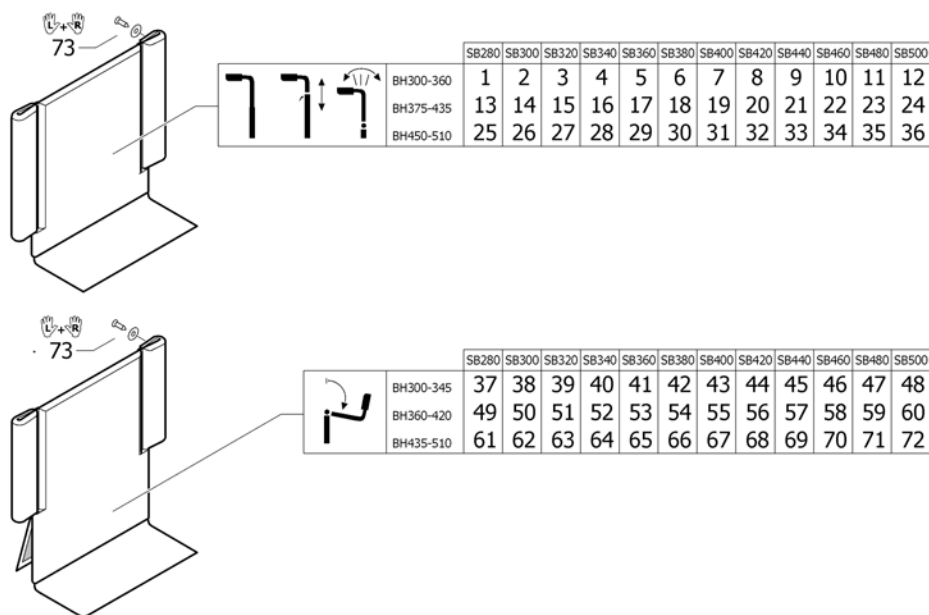

Backrest cover, standard

ISPS1652037

Pos.	Part number	Description	Valid from → until	Qty
1	SP1640009	Backrest light upholstered SW280 medium		1
2	SP1640010	Backrest light upholstered SW300 medium		1
3	SP1640011	Backrest light upholstered SW320 medium		1
4	SP1640012	Backrest light upholstered SW340 medium		1
5	SP1640013	Backrest light upholstered SW 360 mm medium		1
6	SP1640014	Backrest light upholstered SW 380 mm medium		1
7	SP1640015	Backrest light upholstered SW 400 mm medium		1
8	SP1640016	Backrest light upholstered SW 420 mm medium		1
9	SP1640017	Backrest light upholstered SW 440 mm medium		1
10	SP1640018	Backrest light upholstered SW 460 mm medium		1
11	SP1640019	Backrest light upholstered SW 480 mm medium		1
12	SP1640020	Backrest light upholstered SW500 medium		1
13	SP1640021	Backrest light upholstered SW280 long		1
14	SP1640022	Backrest light upholstered SW300 long		1
15	SP1640023	Backrest light upholstered SW320 long		1
16	SP1640024	Backrest light upholstered SW340 long		1
17	SP1640025	Backrest light upholstered SW 360 mm long		1
18	SP1640026	Backrest light upholstered SW 380 mm long		1
19	SP1640027	Backrest light upholstered SW 400 mm long		1
20	SP1640028	Backrest light upholstered SW 420 mm long		1
21	SP1640047	Backrest light upholstered SW 440 mm long		1
22	SP1640048	Backrest light upholstered SW 460 mm long		1
23	SP1640049	Backrest light upholstered SW 480 mm long		1
24	SP1640055	Backrest light upholstered SW500 long		1
25	SP1640056	Backrest light upholstered SW280 X-long		1
26	SP1640057	Backrest light upholstered SW300 X-long		1
27	SP1640058	Backrest light upholstered SW320 X-long		1
28	SP1640078	Backrest light upholstered SW340 X-long		1
29	SP1640079	Backrest light upholstered SW360 X-long		1
30	SP1640080	Backrest light upholstered SW380 X-long		1
31	SP1640081	Backrest light upholstered SW400 X-long		1