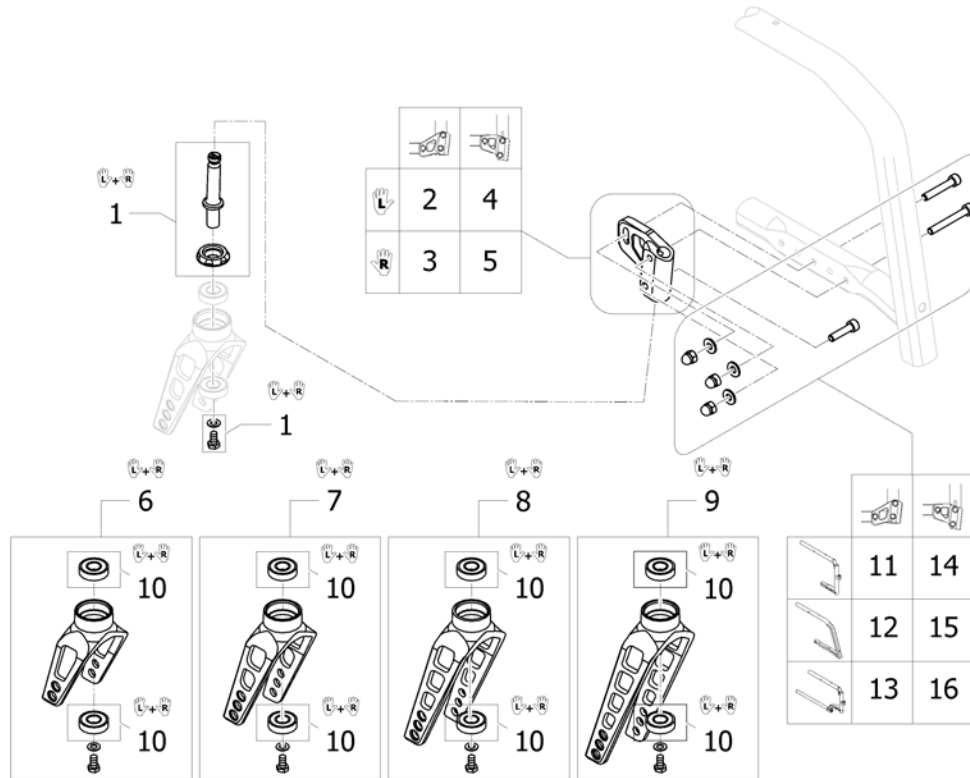

Front wheel supporter

SPS1652909

Pos.	Part number	Description	Valid from → until	Qty
1	SP1659451	Front fork pin kit, pair		1
2	SP1665059-0004	Front fork support, high mounted, left, black anodized		1
3	SP1665060-0004	Front fork support, high mounted, right, black anodized		1
4	SP1665057-0004	Front fork support, left, black anodized		1
5	SP1665058-0004	Front fork support, right, black anodized		1
6	SP1659452-0004	Front fork S, Black anodized, Pair		1
7	SP1659453-0004	Front fork M, Black anodized, Pair		1
8	SP1659454-0004	Fourches avant L, noir anodisé, paire		1
9	SP1659455-0004	Front fork XL, Black anodized, Pair		1
10	SP1659456	Bearing kit for front fork, pair		1
11	SP1665064	Fixation kit for front fork castor high mounted on Frame SA, pair		1
12	SP1665062	Fixation kit for front fork castor high mounted on Frame FF, pair		1
13	SP1665066	Fixation kit for front fork castor high mounted on Frame SA hemi, pair		1
14	SP1665063	Fixation kit for front fork castor low mounted on Frame SA, pair		1
15	SP1665061	Fixation kit for front fork castor low mounted on Frame FF, pair		1
16	SP1665065	Fixation kit for front fork castor low mounted on Frame SA hemi, pair		1