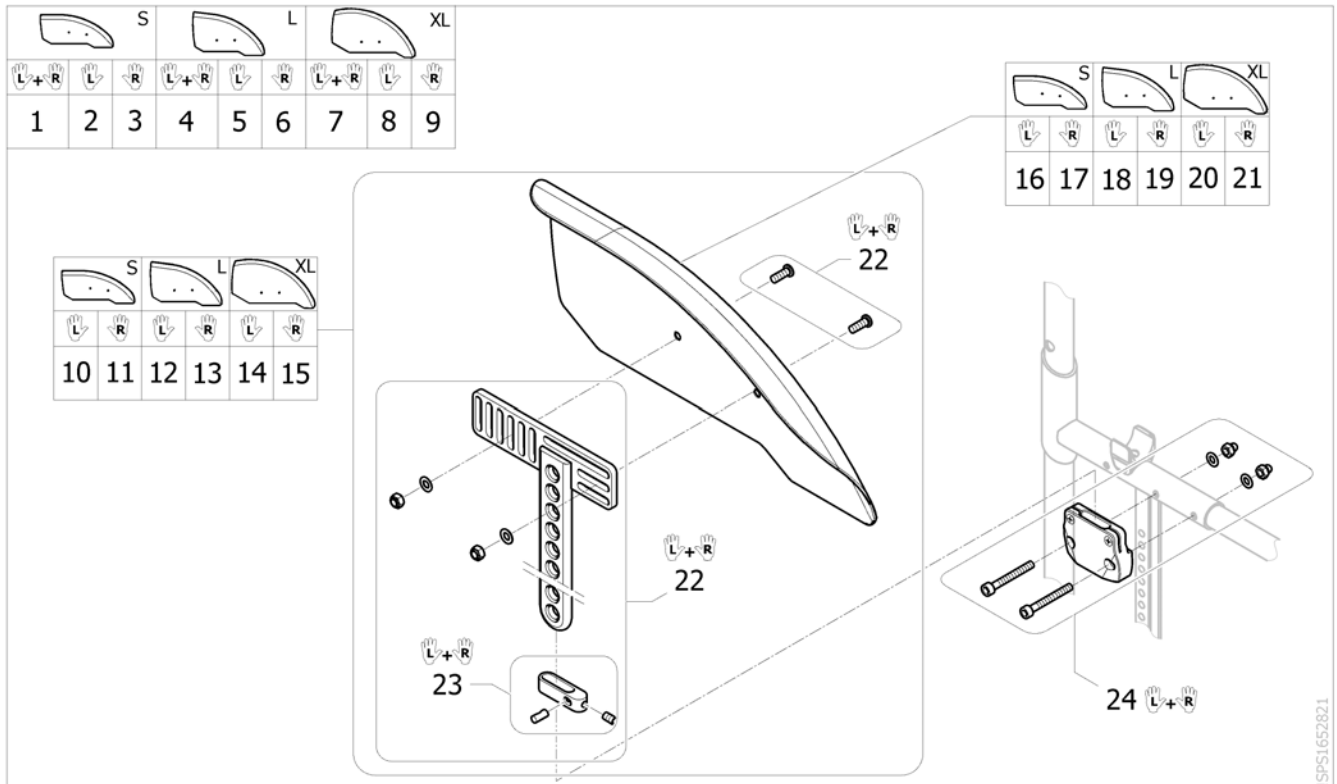

Pos.	Part number	Description	Valid from → until	Qty
1	SP1666870	Mudguard removable Carbon S cplte, Pair		1
2	SP1666632	Mudguard removable Carbon S cplte, Left		1
3	SP1666633	Mudguard removable Carbon S cplte, Right		1
4	SP1666871	Mudguard removable Carbon L cplte, Pair		1
5	SP1666634	Mudguard removable Carbon L cplte, Left		1
6	SP1666635	Mudguard removable Carbon L cplte, Right		1
7	SP1666872	Mudguard removable Carbon XL cplte, Pair		1
8	SP1666636	Mudguard removable Carbon XL cplte, Left		1
9	SP1666637	Mudguard removable Carbon XL cplte, Right		1
10	SP1665099	Mudguard Carbon removable S with holder long, Left		1
11	SP1665100	Mudguard removable Carbon S with holder long, Right		1
12	SP1665101	Mudguard removable Carbon L with holder long, Left		1
13	SP1665102	Mudguard removable Carbon L with holder long, Right		1
14	SP1665109	Mudguard removable Carbon XL with holder long, Left		1
15	SP1665110	Mudguard removable Carbon XL with holder long, Right		1
16	SP1652979	Mudguard Carbon S removable, Left		1
17	SP1652980	Mudguard Carbon S removable, Right		1
18	SP1652981	Mudguard Carbon L removable, Left		1
19	SP1652982	Mudguard Carbon L removable, Right		1
20	SP1652983	Mudguard Carbon XL removable, Left		1
21	SP1652984	Mudguard Carbon XL removable, Right		1
22	1547532	Mudguard carbon holder long, Pair		1
23	1547537	Siderests height clamp kit, Pair		1
24	SP1666622	Fixation set mudguard removable, Pair		1