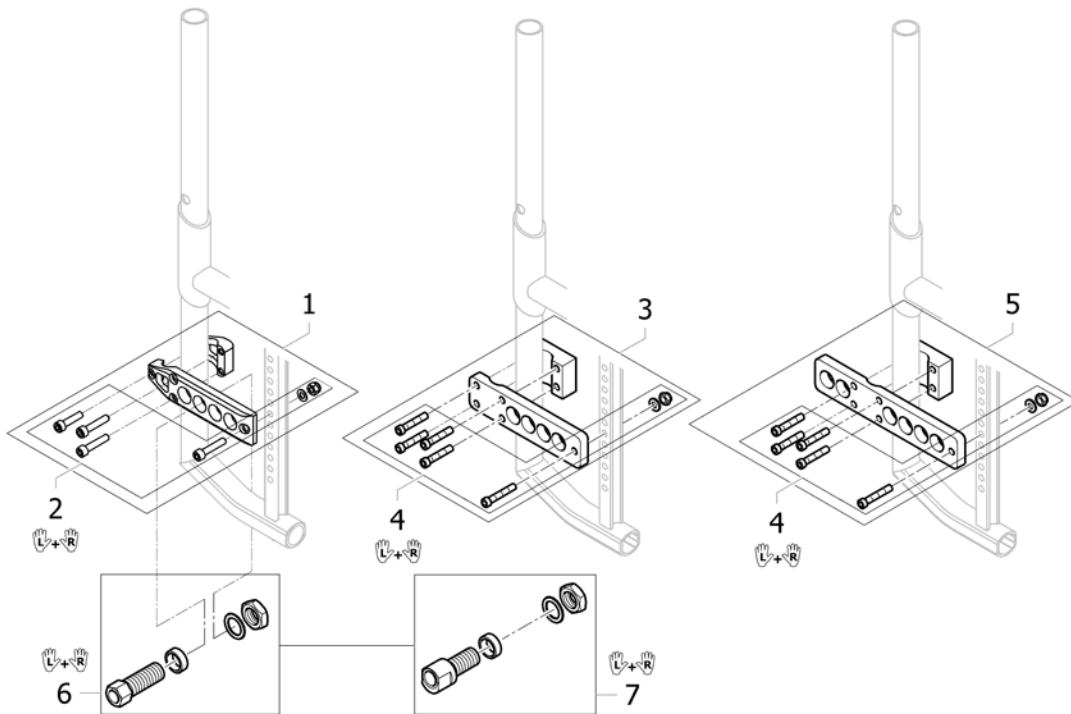

Rear wheel fixation

!SPS1652809

Pos.	Part number	Description	Valid from → until	Qty
1	SP1665016-0004	Adapterplate set black		1
2	SP1665017	Fixation kit for adapter plate, standard		1
3	1539989	Adapterplate set for drumbrake or 4° with siderest		1
4	1539986	Fixation kit to adapter plate, drumbrake		1
5	1539990	Adapterplate set for Rearwheelextension		1
6	1556079	Adaptersleeve set 1°, pair		1
7	1539988	Adaptersleeve set 4°, pair		1