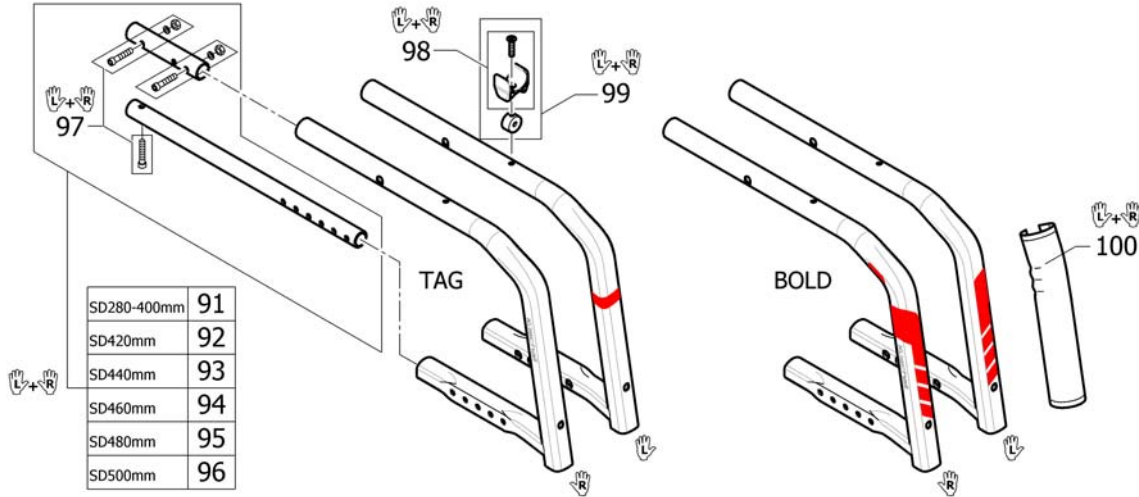

Front frames FF 80°

	BOLD						TAG	
	Blue	Dark Grey	Gold	Light Grey	Red	Black	Red	Black
SD280-400mm	1	2	3	4	5	6	7	8
SD420mm	9	10	11	12	13	14	15	16
SD440mm	17	18	19	20	21	22	23	24
SD460mm	25	26	27	28	29	30	31	32
SD480mm	33	34	35	36	37	38	39	40
SD500mm	41	42	43	44	45	46	47	48

	BOLD						Option TAG
	Blue	Dark Grey	Gold	Light Grey	Red	Black	
SD280-400mm	49	50	51	52	53	54	55
SD420mm	56	57	58	59	60	61	62
SD440mm	63	64	65	66	67	68	69
SD460mm	70	71	72	73	74	75	76
SD480mm	77	78	79	80	81	82	83
SD500mm	84	85	86	87	88	89	90

Pos.	Part number	Description	Valid from → until	Qty
1	SP1664625-0464	Frame Compact FF 80° SD400 - SD320, left, Space black with Decal Bold blue		1
1	SP1664625-0465	Frame Compact FF 80° SD400 - SD320, left, Anthracite grey with Decal Bold blue		1
1	SP1664625-0466	Frame Compact FF 80° SD400 - SD320, left, Pure white with Decal Bold blue		1
1	SP1664625-0467	Frame Compact FF 80° SD400 - SD320, left, Carmine red with Decal Bold blue		1
1	SP1664625-0468	Frame Compact FF 80° SD400 - SD320, left, Azure blue with Decal Bold blue		1
2	SP1664652-0464	Frame Compact FF 80° SD400 - SD320, left, Space black with Decal Bold dark grey		1
2	SP1664652-0465	Frame Compact FF 80° SD400 - SD320, left, Anthracite grey with Decal Bold dark grey		1
2	SP1664652-0466	Frame Compact FF 80° SD400 - SD320, left, Pure white with Decal Bold dark grey		1
2	SP1664652-0467	Frame Compact FF 80° SD400 - SD320, left, Carmine red with Decal Bold dark grey		1
2	SP1664652-0468	Frame Compact FF 80° SD400 - SD320, left, Azure blue with Decal Bold dark grey		1
3	SP1664676-0464	Frame Compact FF 80° SD400 - SD320, left, Space black with Decal Bold gold		1
3	SP1664676-0465	Frame Compact FF 80° SD400 - SD320, left, Anthracite grey with Decal Bold gold		1
3	SP1664676-0466	Frame Compact FF 80° SD400 - SD320, left, Pure white with Decal Bold gold		1
3	SP1664676-0467	Frame Compact FF 80° SD400 - SD320, left, Carmine red with Decal Bold gold		1
3	SP1664676-0468	Frame Compact FF 80° SD400 - SD320, left, Azure blue with Decal Bold gold		1
4	SP1664700-0464	Frame Compact FF 80° SD400 - SD320, left, Space black with Decal Bold light grey		1
4	SP1664700-0465	Frame Compact FF 80° SD400 - SD320, left, Anthracite grey with Decal Bold light grey		1
4	SP1664700-0466	Frame Compact FF 80° SD400 - SD320, left, Pure white with Decal Bold light grey		1