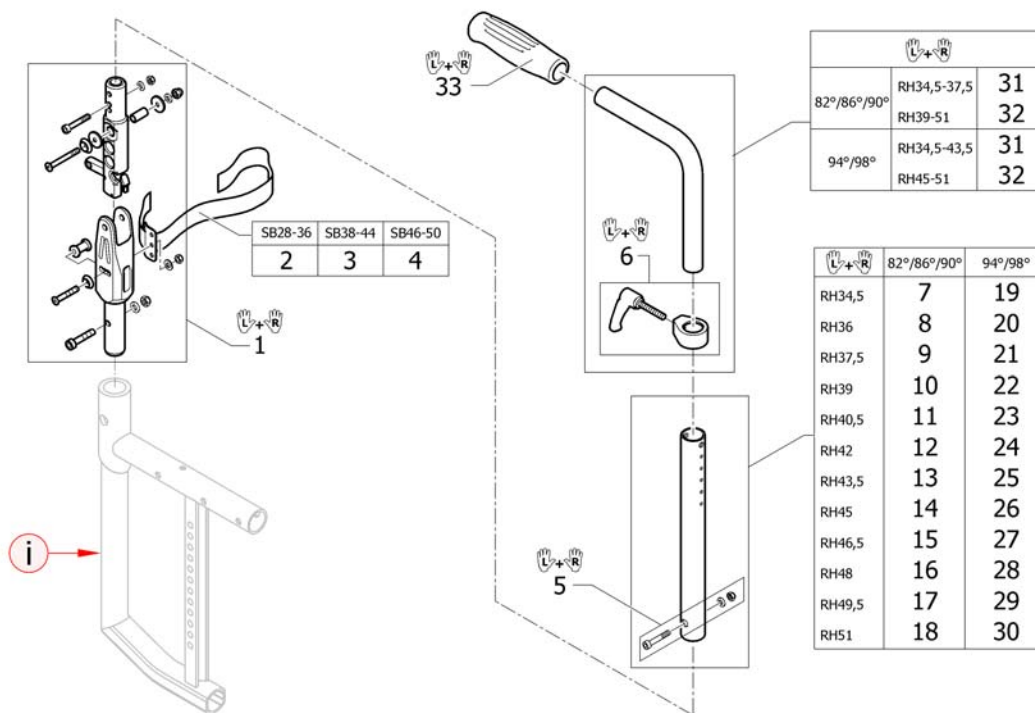

Push handles height adjustable for backrest foldable and angle adjustable

ISPS1652843

Pos.	Part number	Description	Valid from → until	Qty
i	ISPDINFC1-0001	A special rear frame is necessary. Please see chapter CHASSIS.		0
1	1540054	Hinge kit to backrest foldable, pair		1
2	1540066	Backrest band short for backrest foldable		1
3	1540067	Backrest band medium for backrest foldable		1
4	1540068	Backrest band long for backrest foldable		1
5	1540071	Screw kit for backrest tube		1
6	1549985	Adjusting lever for height adjustable, integrated push handles, pair		1
7	1507751	Backrest tube L.250mm straight to integrated push handles, pair		1
8	1507752	Backrest tube L.265mm straight to integrated push handles, pair		1
9	1507753	Backrest tube L.280mm straight to integrated push handles, pair		1
10	1507862	Backrest tube L.295mm straight to integrated push handles, pair		1
11	1508438	Backrest tube L.310mm straight to integrated push handles, pair		1
12	1508466	Backrest tube L.325mm straight to integrated push handles, pair		1
13	1508498	Backrest tube L.340mm straight to integrated push handles, pair		1
14	1509103	Backrest tube L.355mm straight to integrated push handles, pair		1
15	1509104	Backrest tube L.370mm straight to integrated push handles, pair		1
16	1509105	Backrest tube L.385mm straight to integrated push handles, pair		1
17	1509106	Backrest tube L.400mm straight to integrated push handles, pair		1
18	1509107	Backrest tube L.415mm straight to integrated push handles, pair		1
19	1509115	Backrest tube L.250mm lumbar to integrated push handles, pair		1
20	1509116	Backrest tube L.265mm lumbar to integrated push handles, pair		1
21	1509117	Backrest tube L.280mm lumbar to integrated push handles, pair		1
22	1509118	Backrest tube L.295mm lumbar to integrated push handles, pair		1
23	1509119	Backrest tube L.310mm lumbar to integrated push handles, pair		1
24	1509120	Backrest tube L.325mm lumbar to integrated push handles, pair		1
25	1509121	Backrest tube L.340mm lumbar to integrated push handles, pair		1
26	1509122	Backrest tube L.355mm lumbar to integrated push handles, pair		1
27	1509123	Backrest tube L.370mm lumbar to integrated push handles, pair		1
28	1509124	Backrest tube L.385mm lumbar to integrated push handles, pair		1
29	1509125	Backrest tube L.400mm lumbar to integrated push handles, pair		1
30	1509126	Backrest tube L.415mm lumbar to integrated push handles, pair		1