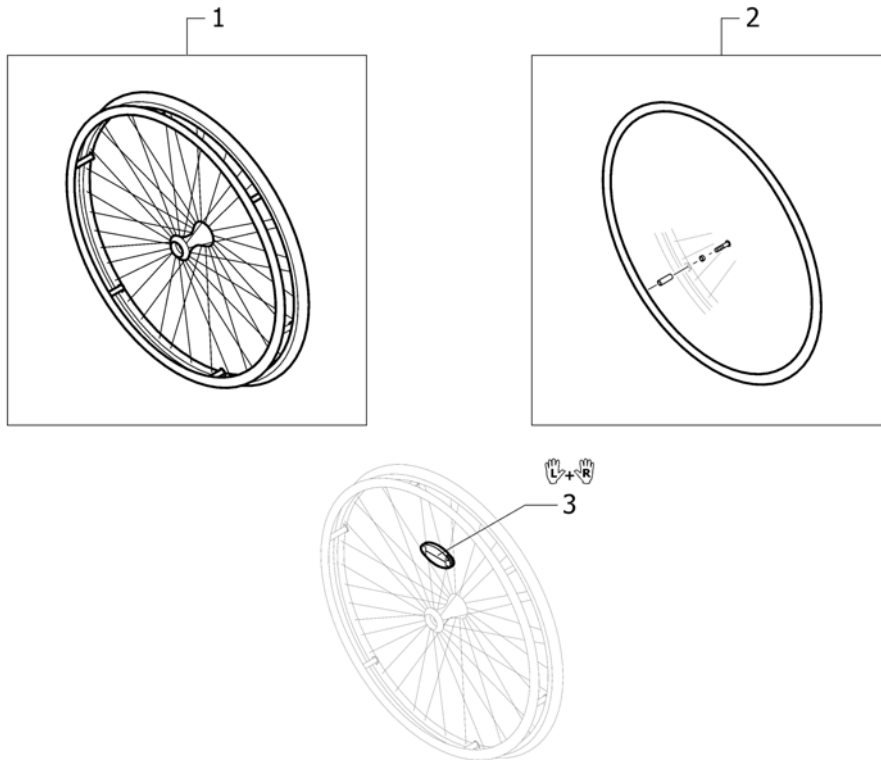

Active Rear Wheels

Pos.	Part number	Description	Valid from → until	Qty
1	1583058	Rear wheel 24" active		2
2	1583059	Handrim 24" Alu incl. Fixation kit for rear wheel 24" Active		2
3	1571073	Spokereflection, pair		1