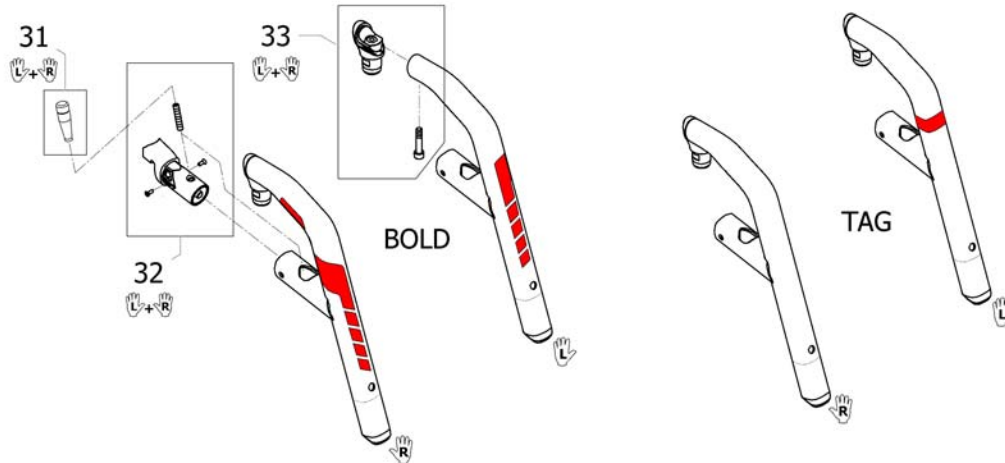

Legrest hanger 70°

L	BOLD						TAG	
	Blue	Dark Grey	Gold	Light Grey	Red	Black	Red	Black
	1	2	3	4	5	6	7	8
Short	16	17	18	19	20	21	22	23

L	BOLD						Option TAG
	Blue	Dark Grey	Gold	Light Grey	Red	Black	Option TAG
	9	10	11	12	13	14	15
Short	24	25	26	27	28	29	30

ISPS1665757

Pos.	Part number	Description	Valid from → until	Qty
1	SP1665018-0464	Swing Away 70°, left, Space black with decal Bold blue		1
1	SP1665018-0465	Swing Away 70°, left, Anthracite grey with decal Bold blue		1
1	SP1665018-0466	Swing Away 70°, left, Pure white with decal Bold blue		1
1	SP1665018-0467	Swing Away 70°, left, Carmine red with decal Bold blue		1
1	SP1665018-0468	Swing Away 70°, left, Azure blue with decal Bold blue		1
2	SP1665019-0464	Swing Away 70°, left, Space black with decal Bold dark grey		1
2	SP1665019-0465	Swing Away 70°, left, Anthracite grey with decal Bold dark grey		1
2	SP1665019-0466	Swing Away 70°, left, Pure white with decal Bold dark grey		1
2	SP1665019-0467	Swing Away 70°, left, Carmine red with decal Bold dark grey		1
2	SP1665019-0468	Swing Away 70°, left, Azure blue with decal Bold dark grey		1
3	SP1665020-0464	Swing Away 70°, left, Space black with decal Bold gold		1
3	SP1665020-0465	Swing Away 70°, left, Anthracite grey with decal Bold gold		1
3	SP1665020-0466	Swing Away 70°, left, Pure white with decal Bold gold		1
3	SP1665020-0467	Swing Away 70°, left, Carmine red with decal Bold gold		1
3	SP1665020-0468	Swing Away 70°, left, Azure blue with decal Bold gold		1
4	SP1665021-0464	Swing Away 70°, left, Space black with decal Bold light grey		1
4	SP1665021-0465	Swing Away 70°, left, Anthracite grey with decal Bold light grey		1
4	SP1665021-0466	Swing Away 70°, left, Pure white with decal Bold light grey		1
4	SP1665021-0467	Swing Away 70°, left, Carmine red with decal Bold light grey		1
4	SP1665021-0468	Swing Away 70°, left, Azure blue with decal Bold light grey		1
5	SP1665022-0464	Swing Away 70°, left, Space black with decal Bold red		1
5	SP1665022-0465	Swing Away 70°, left, Anthracite grey with decal Bold red		1
5	SP1665022-0466	Swing Away 70°, left, Pure white with decal Bold red		1
5	SP1665022-0467	Swing Away 70°, left, Carmine red with decal Bold red		1
5	SP1665022-0468	Swing Away 70°, left, Azure blue with decal Bold red		1
6	SP1665023-0464	Swing Away 70°, left, Space black with decal Bold black		1
6	SP1665023-0465	Swing Away 70°, left, Anthracite grey with decal Bold black		1
6	SP1665023-0466	Swing Away 70°, left, Pure white with decal Bold black		1
6	SP1665023-0467	Swing Away 70°, left, Carmine red with decal Bold black		1
6	SP1665023-0468	Swing Away 70°, left, Azure blue with decal Bold black		1
7	SP1665024-0185	Swing Away 70°, left, Dynamite orange with decal TAG red		1