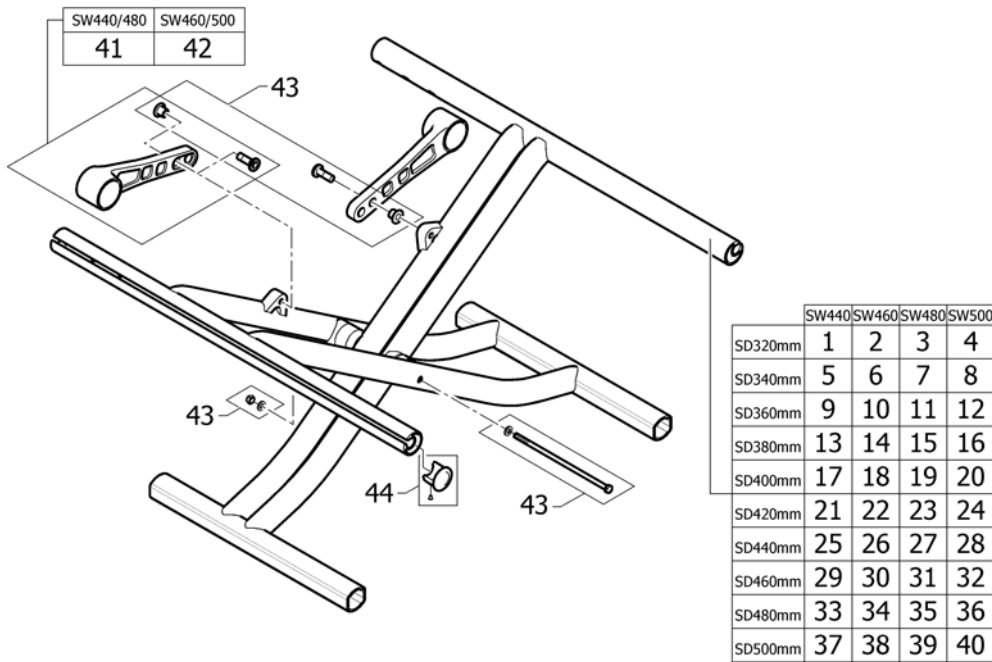

Cross brace double, SB44-50

Pos.	Part number	Description	Valid from → until	Qty
1	SP1664897-0464	Cross-brace double, SW440 SD320, Space black		1
2	SP1664898-0464	Cross-brace double, SW460 SD320, Space black		1
3	SP1664899-0464	Cross-brace double, SW480 SD320, Space black		1
4	SP1664900-0464	Cross-brace double, SW500 SD320, Space black		1
5	SP1664909-0464	Cross-brace double, SW440 SD340, Space black		1
6	SP1664910-0464	Cross-brace double, SW460 SD340, Space black		1
7	SP1664911-0464	Cross-brace double, SW480 SD340, Space black		1
8	SP1664912-0464	Cross-brace double, SW500 SD340, Space black		1
9	SP1664921-0464	Cross-brace double, SW440 SD360, Space black		1
10	SP1664922-0464	Cross-brace double, SW460 SD360, Space black		1
11	SP1664923-0464	Cross-brace double, SW480 SD360, Space black		1
12	SP1664924-0464	Cross-brace double, SW500 SD360, Space black		1
13	SP1664933-0464	Cross-brace double, SW440 SD380, Space black		1
14	SP1664934-0464	Cross-brace double, SW460 SD380, Space black		1
15	SP1664935-0464	Cross-brace double, SW480 SD380, Space black		1
16	SP1664936-0464	Cross-brace double, SW500 SD380, Space black		1
17	SP1664945-0464	Cross-brace double, SW440 SD400, Space black		1
18	SP1664946-0464	Cross-brace double, SW460 SD400, Space black		1
19	SP1664947-0464	Cross-brace double, SW480 SD400, Space black		1
20	SP1664948-0464	Cross-brace double, SW500 SD400, Space black		1
21	SP1664957-0464	Cross-brace double, SW440 SD420, Space black		1
22	SP1664958-0464	Cross-brace double, SW460 SD420, Space black		1
23	SP1664959-0464	Cross-brace double, SW480 SD420, Space black		1
24	SP1664960-0464	Cross-brace double, SW500 SD420, Space black		1
25	SP1664969-0464	Cross-brace double, SW440 SD440, Space black		1
26	SP1664970-0464	Cross-brace double, SW460 SD440, Space black		1
27	SP1664971-0464	Cross-brace double, SW480 SD440, Space black		1
28	SP1664972-0464	Cross-brace double, SW500 SD440, Space black		1
29	SP1664981-0464	Cross-brace double, SW440 SD460, Space black		1
30	SP1664982-0464	Cross-brace double, SW460 SD460, Space black		1
31	SP1664983-0464	Cross-brace double, SW480 SD460, Space black		1