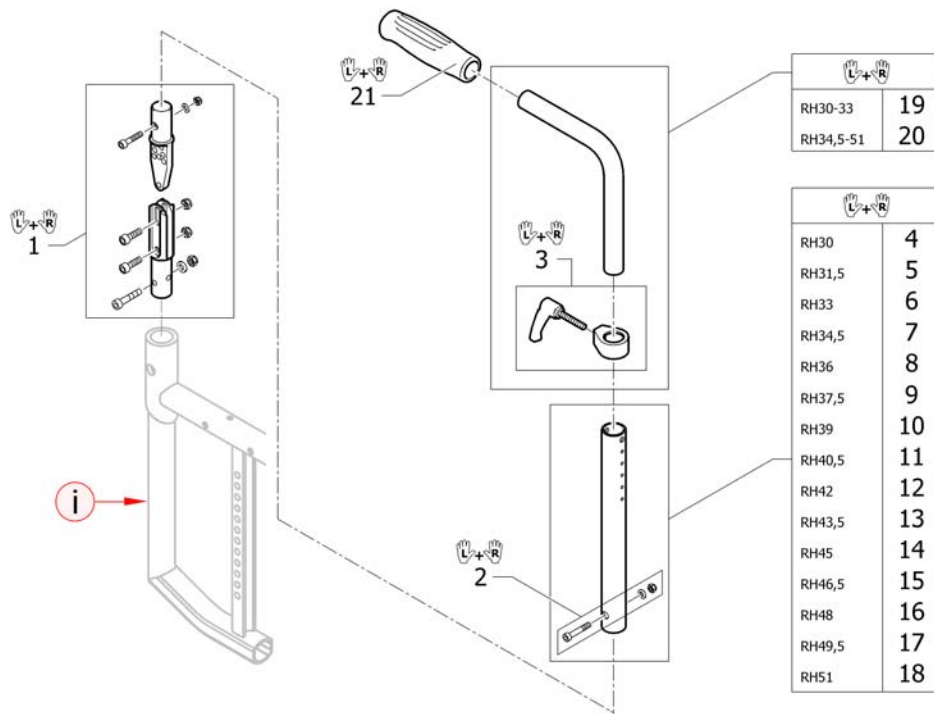

Push handles height adjustable for backrest angle adjustable

ISPS1652946

Pos.	Part number	Description	Valid from → until	Qty
i	ISPDINFC1-0001	A special rear frame is necessary. Please see chapter CHASSIS.		0
1	1540094	Backrest angle kit		1
2	1540071	Screw kit for backrest tube		1
3	1549985	Adjusting lever for height adjustable, integrated push handles, pair		1
4	1507751	Backrest tube L.250mm straight to integrated push handles, pair		1
5	1507752	Backrest tube L.265mm straight to integrated push handles, pair		1
6	1507753	Backrest tube L.280mm straight to integrated push handles, pair		1
7	1507862	Backrest tube L.295mm straight to integrated push handles, pair		1
8	1508438	Backrest tube L.310mm straight to integrated push handles, pair		1
9	1508466	Backrest tube L.325mm straight to integrated push handles, pair		1
10	1508498	Backrest tube L.340mm straight to integrated push handles, pair		1
11	1509103	Backrest tube L.355mm straight to integrated push handles, pair		1
12	1509104	Backrest tube L.370mm straight to integrated push handles, pair		1
13	1509105	Backrest tube L.385mm straight to integrated push handles, pair		1
14	1509106	Backrest tube L.400mm straight to integrated push handles, pair		1
15	1509107	Backrest tube L.415mm straight to integrated push handles, pair		1
16	1509108	Backrest tube L.430mm straight to integrated push handles, pair		1
17	1509109	Backrest tube L.445mm straight to integrated push handles, pair		1
18	1509110	Backrest tube L.460mm straight to integrated push handles, pair		1
19	1438203	Height adjustable, integrated push handles standard, kit short UL/C04		1
20	1438204	Height adjustable, integrated push handles standard, kit long UL/C04		1
21	1507734	Handle black, pair		1