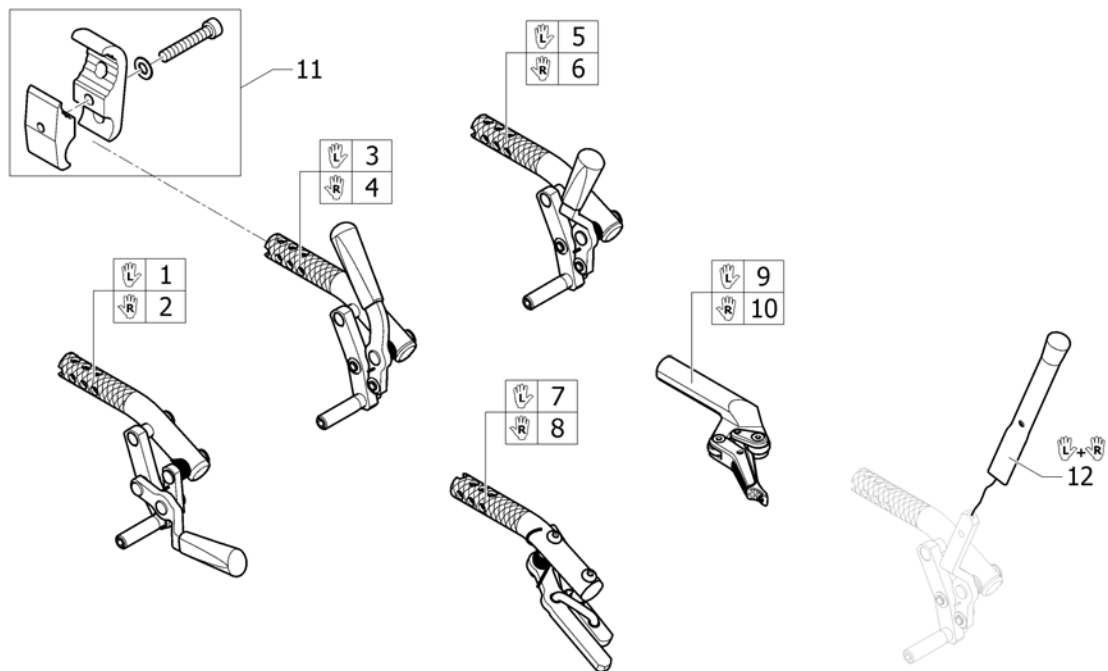

Brakes

ISPS1652785

Pos.	Part number	Description	Valid from → until	Qty
1	SP1652930	Pull brake left		1
2	SP1652931	Pull brake right		1
3	SP1652934	Brake, bent lever, left		1
4	SP1652935	Brake, bent lever, right		1
5	SP1652932	Brake, straight lever, left		1
6	SP1652933	Brake, straight lever, right		1
7	SP1652926	Active brake, left		1
8	SP1652927	Active brake, right		1
9	SP1652750	Active brake light, left		1
10	SP1652751	Active brake light, right		1
11	SP1665087	Clamping piece to brake, set		1
12	1513179	Brake lever extension, pair		1