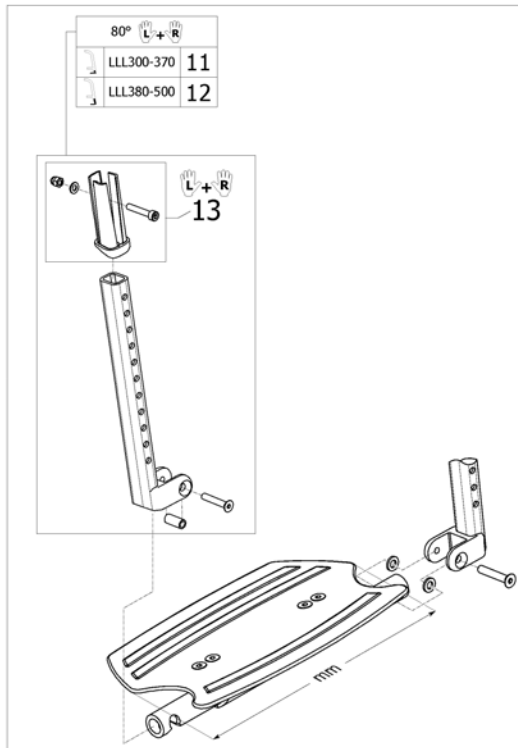

Footrest 1 piece flip up carbon, for Fixed Frame 80°

Fixed frames

80° L+R	SW280	SW300	SW320	SW340	SW360	SW380	SW400	SW420	SW440	SW460	SW480	SW500
LLL300-370	1	1	1	1	2	3	3	4	5	5	5	5
LLL380-500	6	6	6	6	7	8	8	9	10	10	10	10

ISPS1666928

Pos.	Part number	Description	Valid from → until	Qty
1	SP1667086	Footrest Carbon 1-piece 193mm, Short tube, Complete		1
2	SP1667088	Footrest Carbon 1-piece 222mm, Short tube, Complete		1
3	SP1667090	Footrest Carbon 1-piece 250mm, Short tube, Complete		1
4	SP1667092	Footrest Carbon 1-piece 280mm, Short tube, Complete		1
5	SP1667094	Footrest Carbon 1-piece 308mm, Short tube, Complete		1
6	SP1667087	Footrest Carbon 1-piece 193mm, Long tube, Complete		1
7	SP1667089	Footrest Carbon 1-piece 222mm, Long tube, Complete		1
8	SP1667091	Footrest Carbon 1-piece 250mm, Long tube, Complete		1
9	SP1667093	Footrest Carbon 1-piece 280mm, Long tube, Complete		1
10	SP1667095	Footrest Carbon 1-piece 308mm, Long tube, Complete		1
11	SP1665076	Telescopic tube kit for footrest 1-piece short, pair		1
12	SP1665077	Telescopic tube kit for footrest 1-piece long, pair		1
13	SP1665079	Fixation kit footplate telescope		1