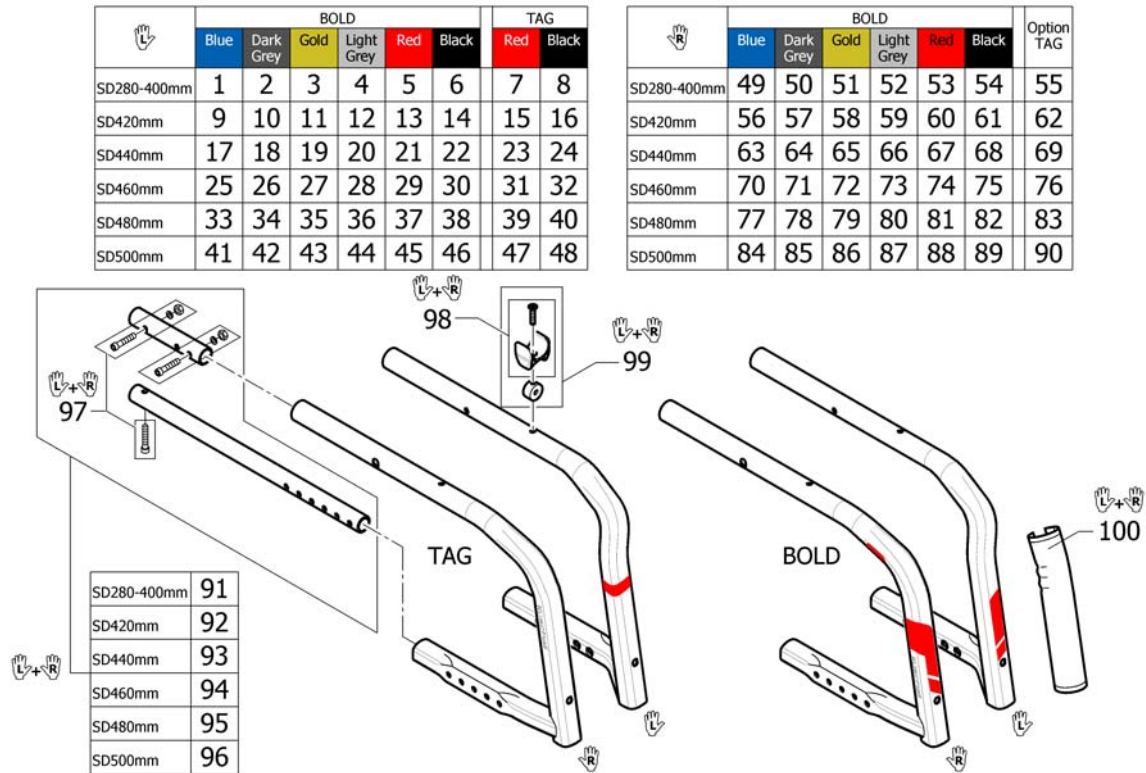

Front frames adducted FF 80°

Pos.	Part number	Description	Valid from → until	Qty
1	SP1664638-0464	Frame Compact FF adducted 80° SD400 - SD320, left, Space black with Decal Bold blue		1
1	SP1664638-0465	Frame Compact FF adducted 80° SD400 - SD320, left, Anthracite grey with Decal Bold blue		1
1	SP1664638-0466	Frame Compact FF adducted 80° SD400 - SD320, left, Pure white with Decal Bold blue		1
1	SP1664638-0467	Frame Compact FF adducted 80° SD400 - SD320, left, Carmine red with Decal Bold blue		1
1	SP1664638-0468	Frame Compact FF adducted 80° SD400 - SD320, left, Azure blue with Decal Bold blue		1
2	SP1664664-0464	Frame Compact FF adducted 80° SD400 - SD320, left, Space black with Decal Bold dark grey		1
2	SP1664664-0465	Frame Compact FF adducted 80° SD400 - SD320, left, Anthracite grey with Decal Bold dark grey		1
2	SP1664664-0466	Frame Compact FF adducted 80° SD400 - SD320, left, Pure white with Decal Bol dark grey		1
2	SP1664664-0467	Frame Compact FF adducted 80° SD400 - SD320, left, Carmine red with Decal Bold dark grey		1
2	SP1664664-0468	Frame Compact FF adducted 80° SD400 - SD320, left, Azure blue with Decal Bol dark grey		1
3	SP1664688-0464	Frame Compact FF adducted 80° SD400 - SD320, left, Space black with Decal Bold gold		1
3	SP1664688-0465	Frame Compact FF adducted 80° SD400 - SD320, left, Anthracite grey with Decal Bold gold		1
3	SP1664688-0466	Frame Compact FF adducted 80° SD400 - SD320, left, Pure white with Decal Bol gold		1
3	SP1664688-0467	Frame Compact FF adducted 80° SD400 - SD320, left, Carmine red with Decal Bold gold		1
3	SP1664688-0468	Frame Compact FF adducted 80° SD400 - SD320, left, Azure blue with Decal Bol gold		1
4	SP1664712-0464	Frame Compact FF adducted 80° SD400 - SD320, left, Space black with Decal Bold light grey		1
4	SP1664712-0465	Frame Compact FF adducted 80° SD400 - SD320, left, Anthracite grey with Decal Bold light grey		1
4	SP1664712-0466	Frame Compact FF adducted 80° SD400 - SD320, left, Pure white with Decal Bold light grey		1