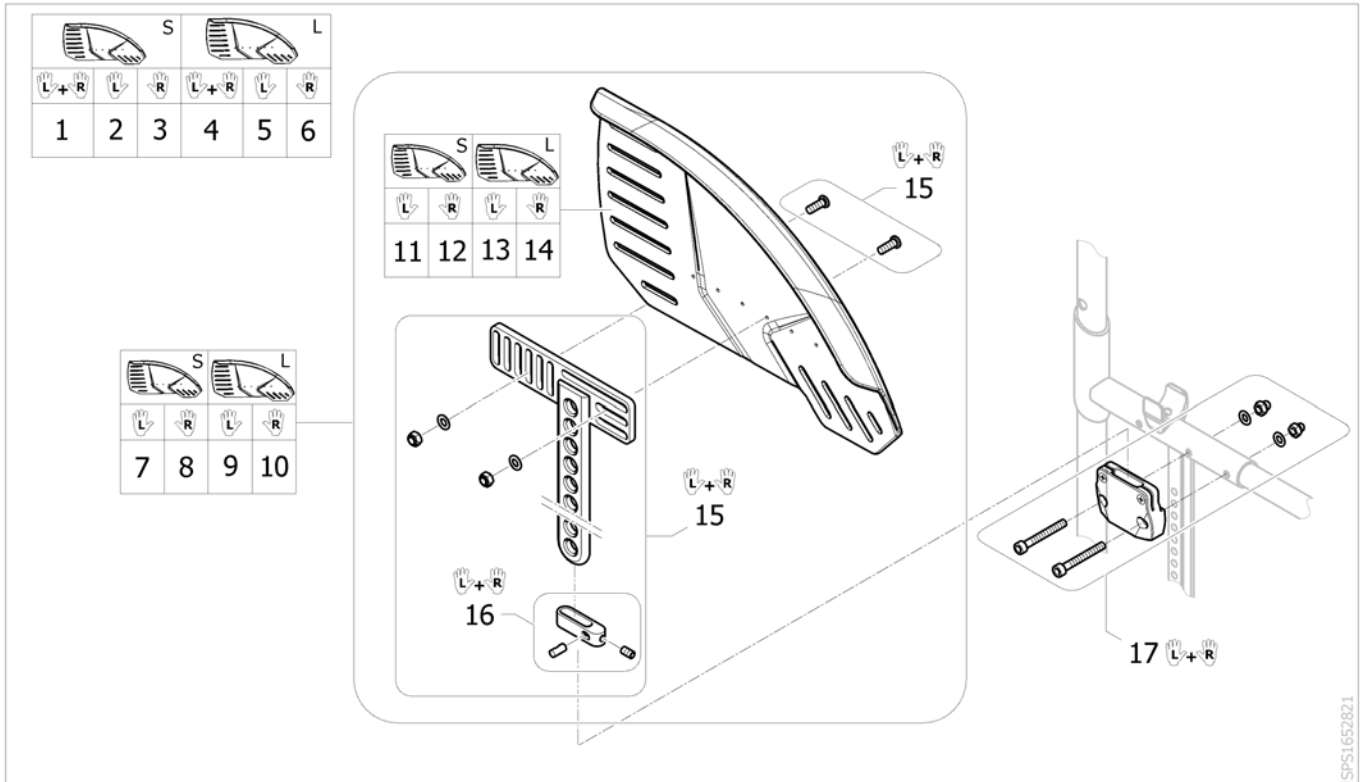

Mudguards Economy, removable

Pos.	Part number	Description	Valid from → until	Qty
1	SP166626	Mudguard removable Economy S cplte, Pair		1
2	SP166628	Mudguard removable Economy S cplte, Left		1
3	SP166629	Mudguard removable Economy S cplte, Right		1
4	SP166627	Mudguard removable Economy L cplte, Paire		1
5	SP166630	Mudguard removable Economy L cplte, Left		1
6	SP166631	Mudguard removable Economy L cplte, Right		1
7	SP1659506	Mudguard Economy S with holder long, Left		1
8	SP1659504	Mudguard Economy S with holder long, Right		1
9	SP1659507	Mudguard Economy L with holder long, Left		1
10	SP1659505	Mudguard Economy L with holder long, Right		1
11	SP1659502	Mudguard Economy S, Left		1
12	SP1659500	Mudguard Economy S, Right		1
13	SP1659503	Mudguard Economy L, Left		1
14	SP1659501	Mudguard Economy L, Right		1
15	1547532	Mudguard carbon holder long, Pair		1
16	1547537	Siderests height clamp kit, Pair		1
17	SP166622	Fixation set mudguard removable, Pair		1