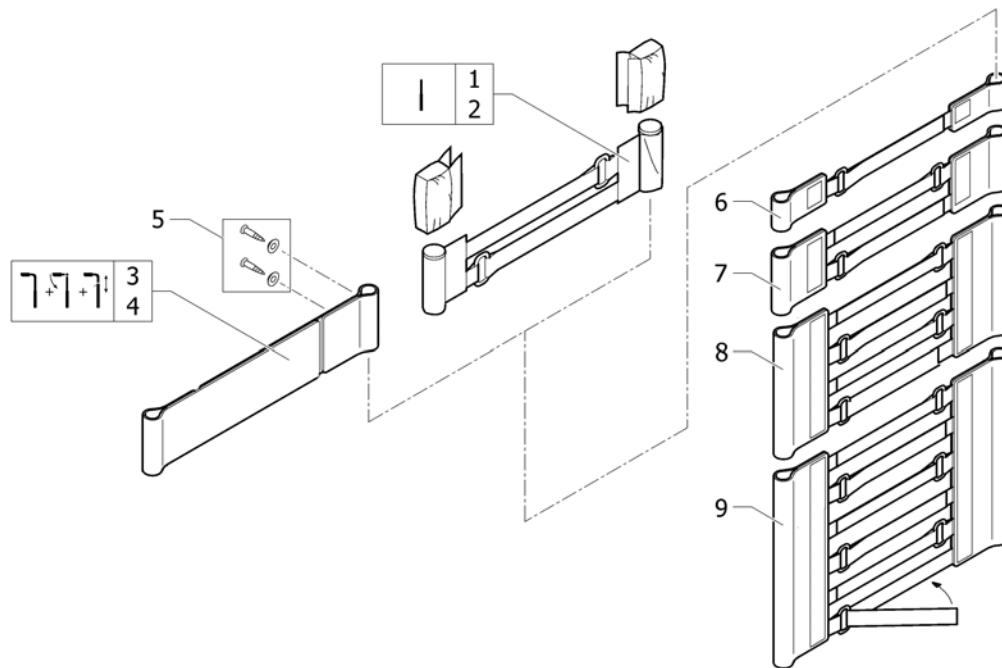

Bands to adjustable backrest

ISPS165283Z

Pos.	Part number	Description	Valid from → until	Qty
1	1513172	Velcro end part, 5 cm		1
2	1513173	Velcro end part, 10cm		1
3	1513170	Backrest band 2 parts, width: 5cm		1
4	1513171	Backrest band 2 parts, width: 10cm		1
5	1432083	Fixation kit for backrest band		1
6	1513167	Velcro adjustment part with 1 strap, pair		1
7	1513168	Velcro adjustment strap with 2 straps, pair		1
8	1513169	Velcro adjustment strap with 4 straps, pair		1