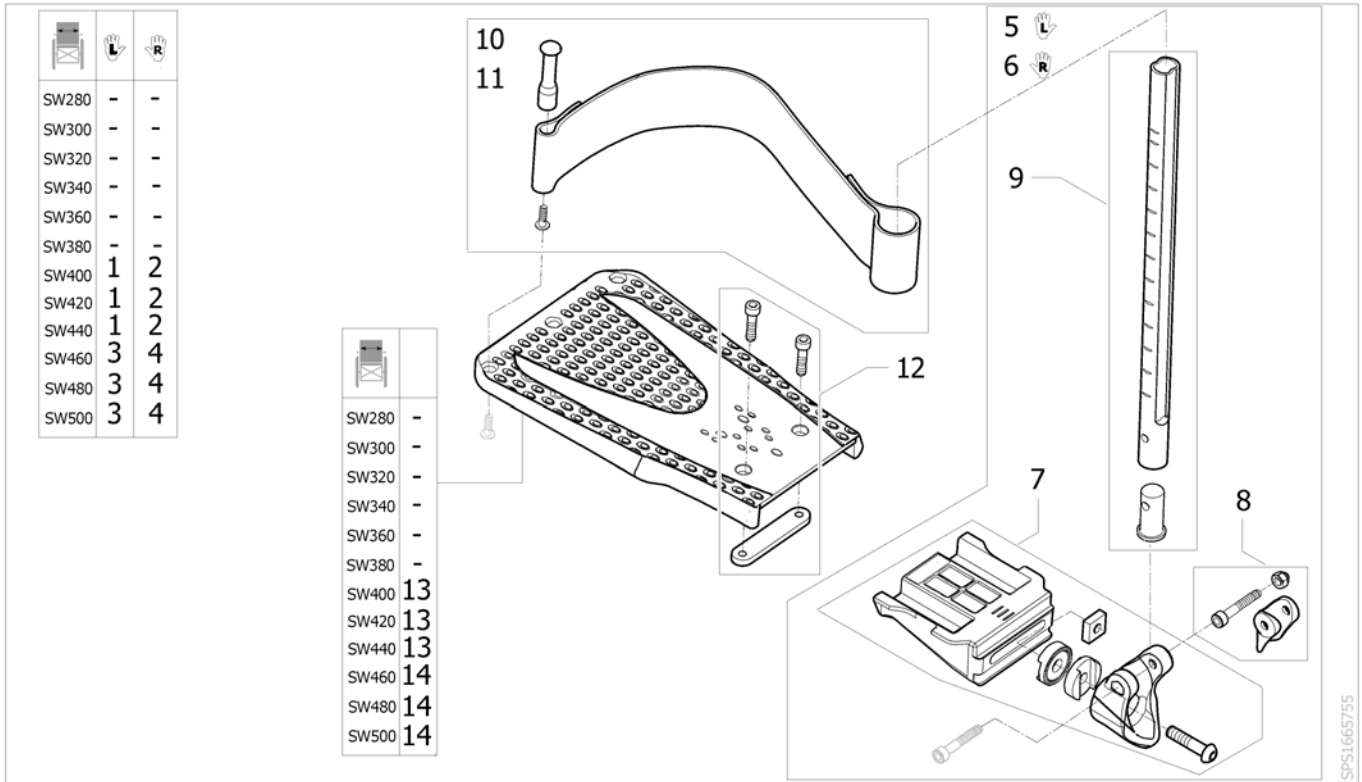

Angle and Depth adjustable footrest AA-Legrest

Pos.	Part number	Description	Valid from → until	Qty
1	SP1605950	Footrest Lh inclinable Cplt AA Legrest(Footplate 147 mm)		1
2	SP1605949	Footrest Rh inclinable Cplt AA Legrest(Footplate 147 mm)		1
3	SP1603263	Footrest Lh inclinable Cplt AA Legrest(Footplate 172 mm)		1
4	SP1603259	Footrest Rh inclinable Cplt AA Legrest(Footplate 172 mm)		1
5	SP1603257	Left Footrest Without Footplate		1
6	SP1603258	Right Footrest Without Footplate		1
7	SP60121862	Footplate joint kit		2
8	SP1654361	Kit plastic Sleeve		2
9	SP1657123	tube with cap insert for adjustable footrest		2
10	1492315	Kit heelstrap, adjustable, medium		2
11	SP1654360	Kit heelstrap, adjustable, 760 mm AA Legrest		1
12	SP1654388	Kit fixation for adjustable footrest AA Legrest		2
13	SP1605149	Footplate 147 mm lower legrest		2
14	SP1603896	Footplate 172 mm lower legrest		2