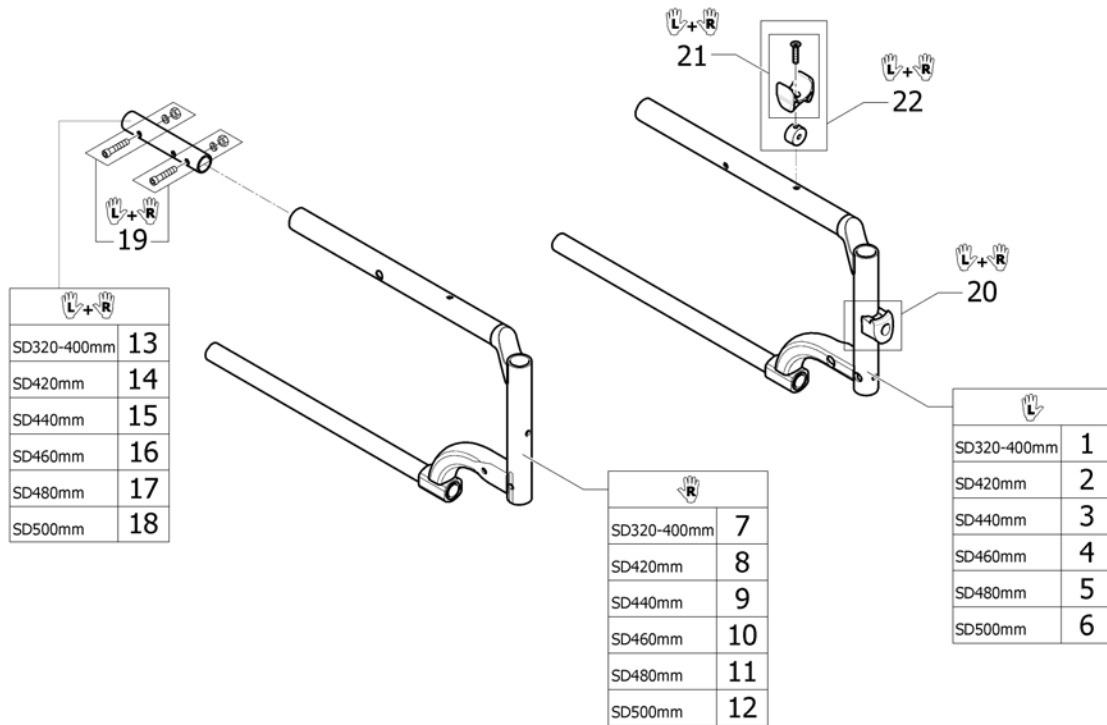

Front frames SA hemi

19P51652918

Pos.	Part number	Description	Valid from → until	Qty
1	SP1664273-0464	Frame Compact SA hemi SD400 - SD320, left, Space black		1
1	SP1664273-0465	Frame Compact SA hemi SD400 - SD320, left, Anthracite grey		1
1	SP1664273-0466	Frame Compact SA hemi SD400 - SD320, left, Pure white		1
1	SP1664273-0467	Frame Compact SA hemi SD400 - SD320, left, Carmine red		1
1	SP1664273-0468	Frame Compact SA hemi SD400 - SD320, left, Azure blue		1
2	SP1664272-0464	Frame Compact SA hemi SD420, left, Space black		1
2	SP1664272-0465	Frame Compact SA hemi SD420, left, Anthracite grey		1
2	SP1664272-0466	Frame Compact SA hemi SD420, left, Pure white		1
2	SP1664272-0467	Frame Compact SA hemi SD420, left, Carmine red		1
2	SP1664272-0468	Frame Compact SA hemi SD420, left, Azure blue		1
3	SP1664271-0464	Frame Compact SA hemi SD440, left, Space black		1
3	SP1664271-0465	Frame Compact SA hemi SD440, left, Anthracite grey		1
3	SP1664271-0466	Frame Compact SA hemi SD440, left, Pure white		1
3	SP1664271-0467	Frame Compact SA hemi SD440, left, Carmine red		1
3	SP1664271-0468	Frame Compact SA hemi SD440, left, Azure blue		1
4	SP1664270-0464	Frame Compact SA hemi SD460, left, Space black		1
4	SP1664270-0465	Frame Compact SA hemi SD460, left, Anthracite grey		1
4	SP1664270-0466	Frame Compact SA hemi SD460, left, Pure white		1
4	SP1664270-0467	Frame Compact SA hemi SD460, left, Carmine red		1
4	SP1664270-0468	Frame Compact SA hemi SD460, left, Azure blue		1
5	SP1664269-0464	Frame Compact SA hemi SD480, left, Space black		1
5	SP1664269-0465	Frame Compact SA hemi SD480, left, Anthracite grey		1
5	SP1664269-0466	Frame Compact SA hemi SD480, left, Pure white		1
5	SP1664269-0467	Frame Compact SA hemi SD480, left, Carmine red		1
5	SP1664269-0468	Frame Compact SA hemi SD480, left, Azure blue		1
6	SP1664268-0464	Frame Compact SA hemi SD500, left, Space black		1
6	SP1664268-0465	Frame Compact SA hemi SD500, left, Anthracite grey		1
6	SP1664268-0466	Frame Compact SA hemi SD500, left, Pure white		1
6	SP1664268-0467	Frame Compact SA hemi SD500, left, Carmine red		1
6	SP1664268-0468	Frame Compact SA hemi SD500, left, Azure blue		1
7	SP1664279-0464	Frame Compact SA hemi SD400 - SD320, right, Space black		1