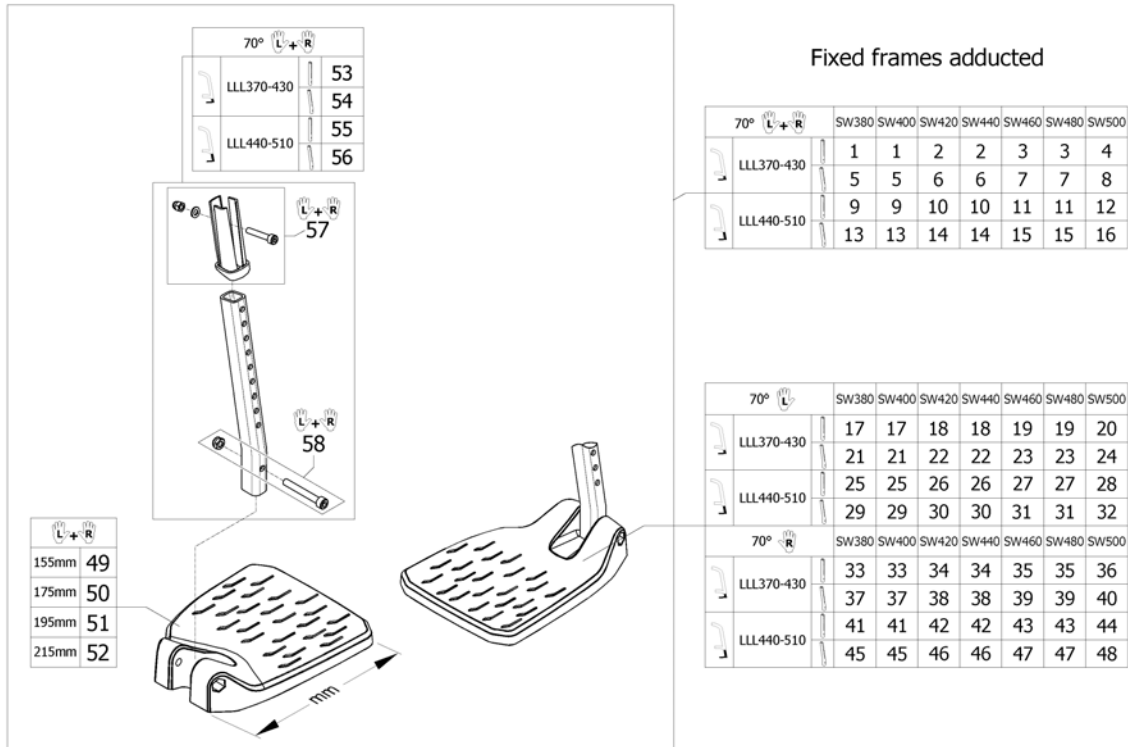

Footrest 2 pieces flip up plastic, for Fixed Frame 70° adducted

ISPS166698Z

Pos.	Part number	Description	Valid from → until	Qty
1	SP1666940	Footrest 2-pc. 155mm, Short straight tube, Complete, Pair		1
2	SP1666946	Footrest 2-pc. 175mm, Short straight tube, Complete, Pair		1
3	SP1666952	Footrest 2-pc. 195mm, Short straight tube, Complete, Pair		1
4	SP1666958	Footrest 2-pc. 215mm, Short straight tube, Complete, Pair		1
5	SP1666943	Footrest 2-pc. 155mm, Short tube 10°, Complete, Pair		1
6	SP1666949	Footrest 2-pc. 175mm, Short tube 10°, Complete, Pair		1
7	SP1666955	Footrest 2-pc. 195mm, Short tube 10°, Complete, Pair		1
8	SP1666961	Footrest 2-pc. 215mm, Short tube 10°, Complete, Pair		1
9	SP1666941	Footrest 2-pc. 155mm, Long straight tube, Complete, Pair		1
10	SP1666947	Footrest 2-pc. 175mm, Long straight tube, Complete, Pair		1
11	SP1666953	Footrest 2-pc. 195mm, Long straight tube, Complete, Pair		1
12	SP1666959	Footrest 2-pc. 215mm, Long straight tube, Complete, Pair		1
13	SP1666944	Footrest 2-pc. 155mm, Long tube 10°, Complete, Pair		1
14	SP1666950	Footrest 2-pc. 175mm, Long tube 10°, Complete, Pair		1
15	SP1666956	Footrest 2-pc. 195mm, Long tube 10°, Complete, Pair		1
16	SP1666962	Footrest 2-pc. 215mm, Long tube 10°, Complete, Pair		1
17	SP1666968	Footrest Left 155mm, Short straight tube, Complete		1
18	SP1666974	Footrest Left 175mm, Short straight tube, Complete		1
19	SP1666980	Footrest Left 195mm, Short straight tube, Complete		1
20	SP1666986	Footrest Left 215mm, Short straight tube, Complete		1
21	SP1666971	Footrest Left 155mm, Short tube 10°, Complete		1
22	SP1666977	Footrest Left 175mm, Short tube 10°, Complete		1
23	SP1666983	Footrest Left 195mm, Short tube 10°, Complete		1
24	SP1666989	Footrest Left 215mm, Short tube 10°, Complete		1
25	SP1666969	Footrest Left 155mm, Long straight tube, Complete		1
26	SP1666975	Footrest Left 175mm, Long straight tube, Complete		1
27	SP1666981	Footrest Left 195mm, Long straight tube, Complete		1
28	SP1666987	Footrest Left 215mm, Long straight tube, Complete		1
29	SP1666972	Footrest Left 155mm, Long tube 10°, Complete		1
30	SP1666978	Footrest Left 175mm, Long tube 10°, Complete		1
31	SP1666984	Footrest Left 195mm, Long tube 10°, Complete		1