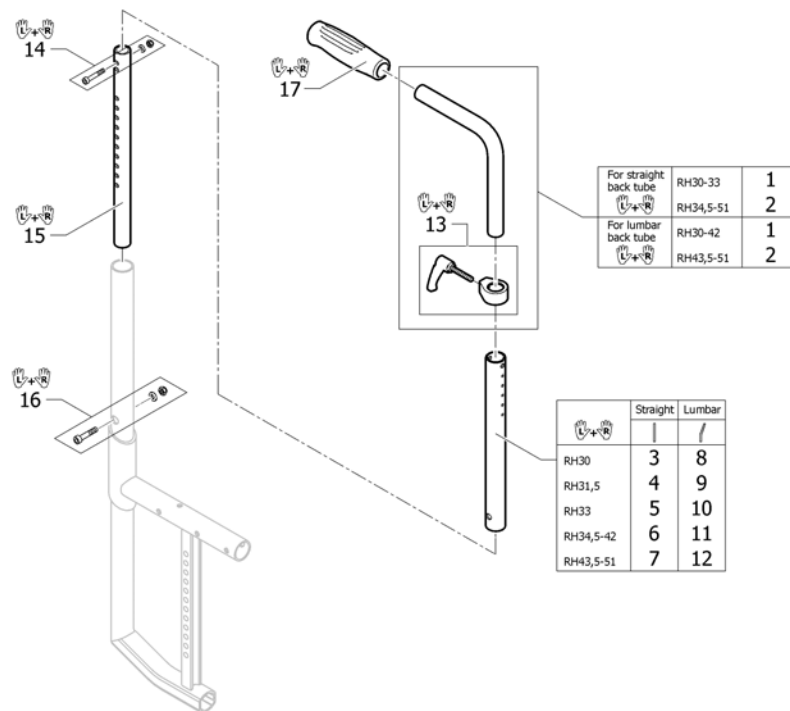

Push handles height adjustable

ISPS1652946

Pos.	Part number	Description	Valid from → until	Qty
1	1438203	Height adjustable, integrated push handles standard, kit short UL/C04		1
2	1438204	Height adjustable, integrated push handles standard, kit long UL/C04		1
3	1507750	Backrest tube L.235mm straight to integrated push handles, pair		1
4	1507751	Backrest tube L.250mm straight to integrated push handles, pair		1
5	1507752	Backrest tube L.265mm straight to integrated push handles, pair		1
6	1507753	Backrest tube L.280mm straight to integrated push handles, pair		1
7	1509103	Backrest tube L.355mm straight to integrated push handles, pair		1
8	1509114	Backrest tube L.235mm lumbar to integrated push handles, pair		1
9	1509115	Backrest tube L.250mm lumbar to integrated push handles, pair		1
10	1509116	Backrest tube L.265mm lumbar to integrated push handles, pair		1
11	1509117	Backrest tube L.280mm lumbar to integrated push handles, pair		1
12	1509122	Backrest tube L.355mm lumbar to integrated push handles, pair		1
13	1549985	Adjusting lever for height adjustable, integrated push handles, pair		1
14	1540071	Screw kit for backrest tube		1
15	1507747	Telescopic tube frame-backrest, pair		1
16	1540088	Fixation kit to backrest tube		1
17	1507734	Handle black, pair		1