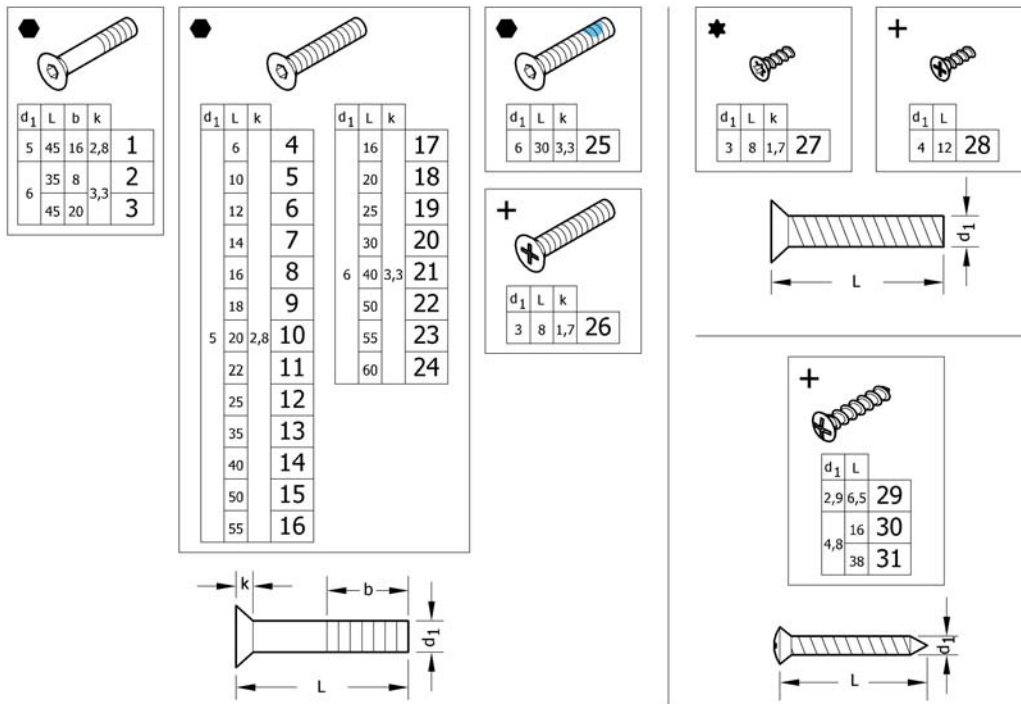

Countersunk screws

ISPS1579319

Pos.	Part number	Description	Valid from → until	Qty
1	1579175	Countersunk head screws partially threaded, Black,M5x45, kit 10 Pcs.		1
2	1579176	Countersunk head screws partially threaded, Black,M6x35, kit 10 Pcs.		1
3	1579177	Countersunk head screws partially threaded, Black,M6x45, kit 10 Pcs.		1
5	1579179	Countersunk head screws fully threaded, Black,M5x10, kit 25 Pcs.		1
6	1579180	Countersunk head screws fully threaded, Black,M5x12, kit 25 Pcs.		1
7	1579181	Countersunk head screws fully threaded, Black,M5x14, kit 25 Pcs.		1
8	1579182	Countersunk head screws fully threaded, Black,M5x16, kit 25 Pcs.		1
9	1579183	Countersunk head screws fully threaded, Black,M5x18, kit 25 Pcs.		1
10	1579184	Countersunk head screws fully threaded, Black,M5x20, kit 25 Pcs.		1
11	1579185	Countersunk head screws fully threaded, Black,M5x22, kit 25 Pcs.		1
12	1579186	Countersunk head screws fully threaded, Black,M5x25, kit 25 Pcs.		1
13	1579187	Countersunk head screws fully threaded, Black,M5x35, kit 25 Pcs.		1
14	1579188	Countersunk head screws fully threaded, Black,M5x40, kit 25 Pcs.		1
16	1579190	Countersunk head screws fully threaded, Black,M5x55, kit 25 Pcs.		1
18	1579192	Countersunk head screws full.Threaded, zinc flake coat.,M6x20, kit 25 Pcs.		1
18	1579193	Countersunk head screws fully threaded, Black,M6x20, kit 25 Pcs.		1
19	1579194	Countersunk head screws fully threaded, Black,M6x25, kit 25 Pcs.		1
20	1579195	Countersunk head screws fully threaded, Black,M6x30, kit 25 Pcs.		1
21	1579196	Countersunk head screws fully threaded, Black,M6x40, kit 25 Pcs.		1
22	1579197	Countersunk head screws fully threaded, Black,M6x50, kit 25 Pcs.		1
23	1579198	Countersunk head screws fully threaded, Black,M6x55, kit 25 Pcs.		1
24	1579199	Countersunk head screws fully threaded, Black,M6x60, kit 25 Pcs.		1
25	1579200	Countersunk head screws fully threaded, Black, TufLok,M6x30, kit 25 Pcs.		1
26	1579201	Countersunk head screws fully threaded, zi.Blue,M3x8, kit 25 Pcs.		1
27	1579202	Countersunk head PT screws, Torx, stainless steel, 3x8, kit 25 Pcs.		1
28	1579203	Countersunk head PT screws, Black, KA40x12, kit 25 Pcs.		1
30	1579205	Countersunk head tapping screws with cone end, Black, ST4,8x16, kit 25 Pcs.		1