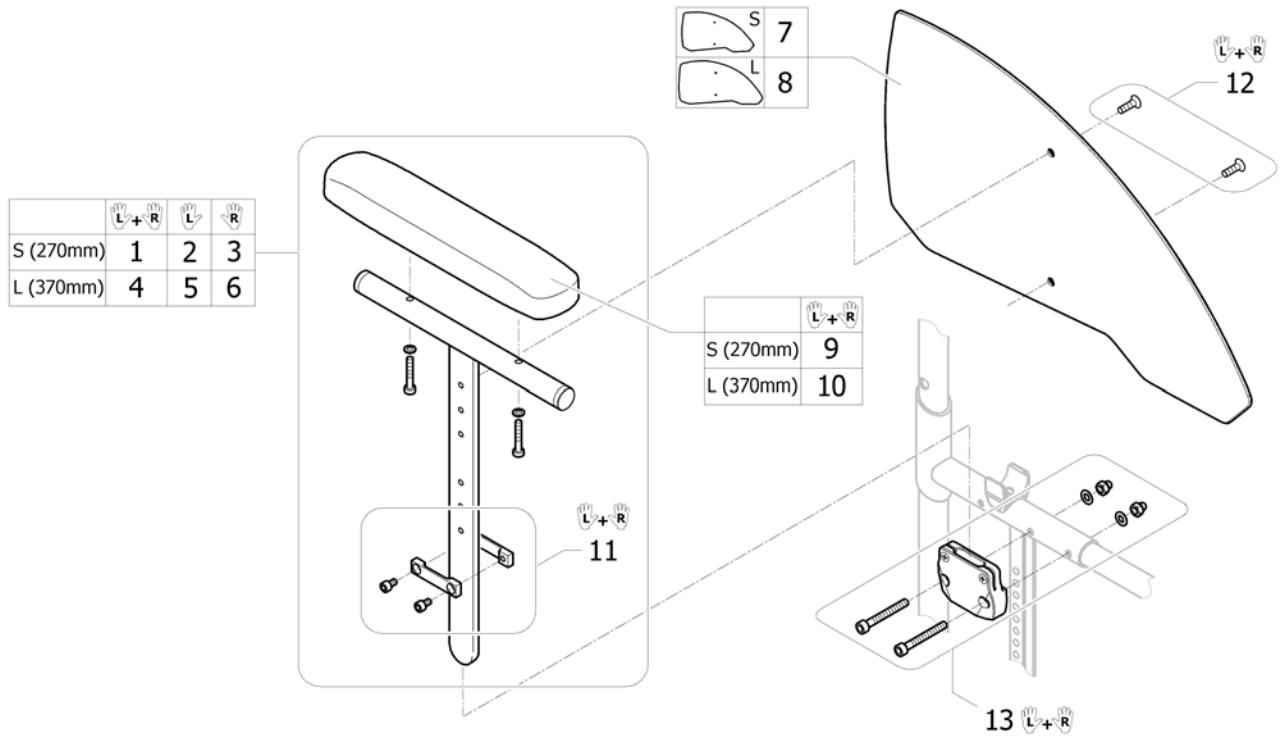

Siderest height adjustable

SPS1652854

Pos.	Part number	Description	Valid from → until	Qty
1	1517682	Siderest height adjustable short, pair		1
2	1517678	Siderest height adjustable short, left		1
3	1517677	Siderest height adjustable short, right		1
4	1517683	Siderest height adjustable long, pair		1
5	1517680	Siderest height adjustable long, left		1
6	1517679	Siderest height adjustable long, right		1
7	SP1652987	Clothes-guard Carbon S for Siderest T height adjustable		1
8	SP1652988	Clothes-guard Carbon L for Siderest T height adjustable		1
9	1439497	Armpad S (270mm) incl. screws, pair		1
10	1439498	Armpad L (370mm) incl. screws, pair		1
11	1517681	Siderests height clamp kit, pair		1
12	1540011	Clothes-guard fixation kit		1
13	SP166622	Fixation set mudguard removable, Pair		1