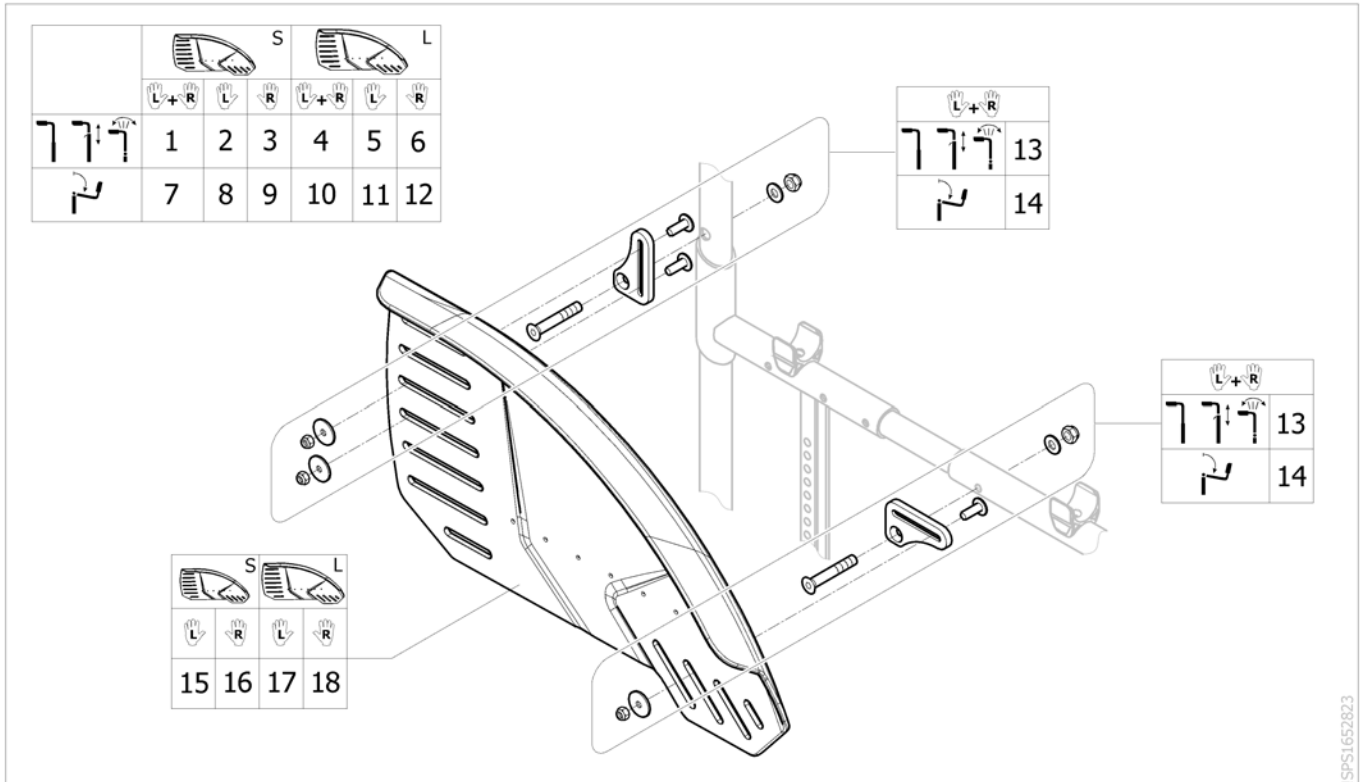

Mudguards Economy, fixed

Pos.	Part number	Description	Valid from → until	Qty
1	SP1666052	Mudguard Economy S Cplte, Pair		1
2	SP1665097	Mudguard Economy S Cplte, Left		1
3	SP1665095	Mudguard Economy S Cplte, Right		1
4	SP1666053	Mudguard Economy L Cplte, Pair		1
5	SP1665098	Mudguard Economy L Cplte, Left		1
6	SP1665096	Mudguard Economy L Cplte, Right		1
7	SP1666013	Mudguard Economy S cplte for foldable backrest, Pair		1
8	SP1666015	Mudguard Economy S cplte for foldable backrest, Left		1
9	SP1666016	Mudguard Economy S cplte for foldable backrest, Right		1
10	SP1666014	Mudguard Economy L cplte for foldable backrest, Pair		1
11	SP1666017	Mudguard Economy L cplte for foldable backrest, Left		1
12	SP1666019	Mudguard Economy L cplte for foldable backrest, Right		1
13	SP1665111	Fixation kit for clothes-guard and mudguard		1
14	SP1665112	Fixation kit for clothes-guard and mudguard for foldable backrest		1
15	SP1659502	Mudguard Economy S, Left		1
16	SP1659500	Mudguard Economy S, Right		1
17	SP1659503	Mudguard Economy L, Left		1
18	SP1659501	Mudguard Economy L, Right		1