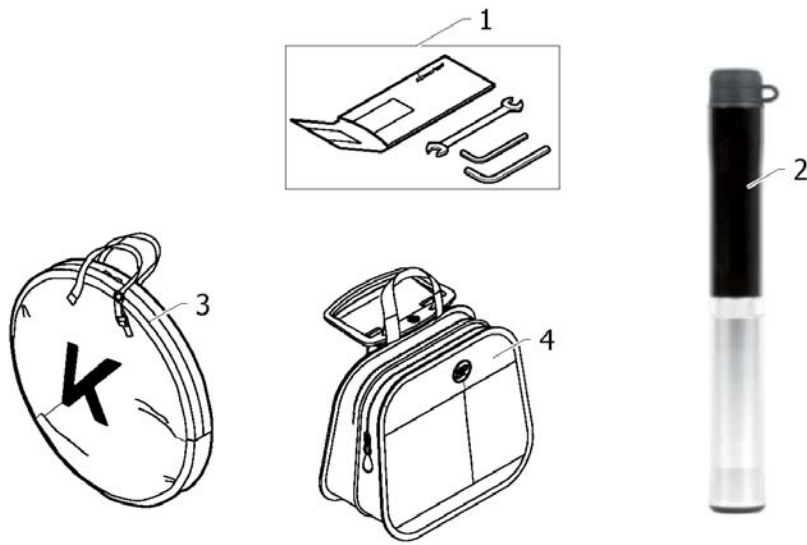

Chair accessories

/SPS.1652894

Pos.	Part number	Description	Valid from → until	Qty
1	SP1664254	Tool Kit		1
2	1517924	Air pump		1
3	1518287	Wheel bag 24" - 26"		1
4	SP60121240	Mobility bag Bodypoint, Black		1