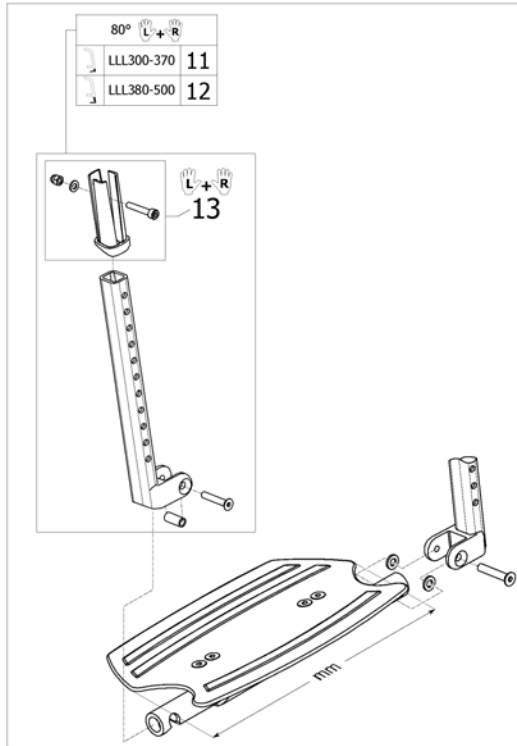

Footrest 1 piece flip up carbon, for Fixed Frame 80° adducted

Fixed frames adducted

80° L+R	SW320	SW340	SW360	SW380	SW400	SW420	SW440	SW460	SW480	SW500
LLL300-370	1	1	1	1	2	3	3	4	5	5
LLL380-500	6	6	6	6	7	8	8	9	10	10

ISPS166630

Pos.	Part number	Description	Valid from → until	Qty
1	SP1667086	Footrest Carbon 1-piece 193mm, Short tube, Complete		1
2	SP1667088	Footrest Carbon 1-piece 222mm, Short tube, Complete		1
3	SP1667090	Footrest Carbon 1-piece 250mm, Short tube, Complete		1
4	SP1667092	Footrest Carbon 1-piece 280mm, Short tube, Complete		1
5	SP1667094	Footrest Carbon 1-piece 308mm, Short tube, Complete		1
6	SP1667087	Footrest Carbon 1-piece 193mm, Long tube, Complete		1
7	SP1667089	Footrest Carbon 1-piece 222mm, Long tube, Complete		1
8	SP1667091	Footrest Carbon 1-piece 250mm, Long tube, Complete		1
9	SP1667093	Footrest Carbon 1-piece 280mm, Long tube, Complete		1
10	SP1667095	Footrest Carbon 1-piece 308mm, Long tube, Complete		1
11	SP1665076	Telescopic tube kit for footrest 1-piece short, pair		1
12	SP1665077	Telescopic tube kit for footrest 1-piece long, pair		1
13	SP1665079	Fixation kit footplate telescope		1