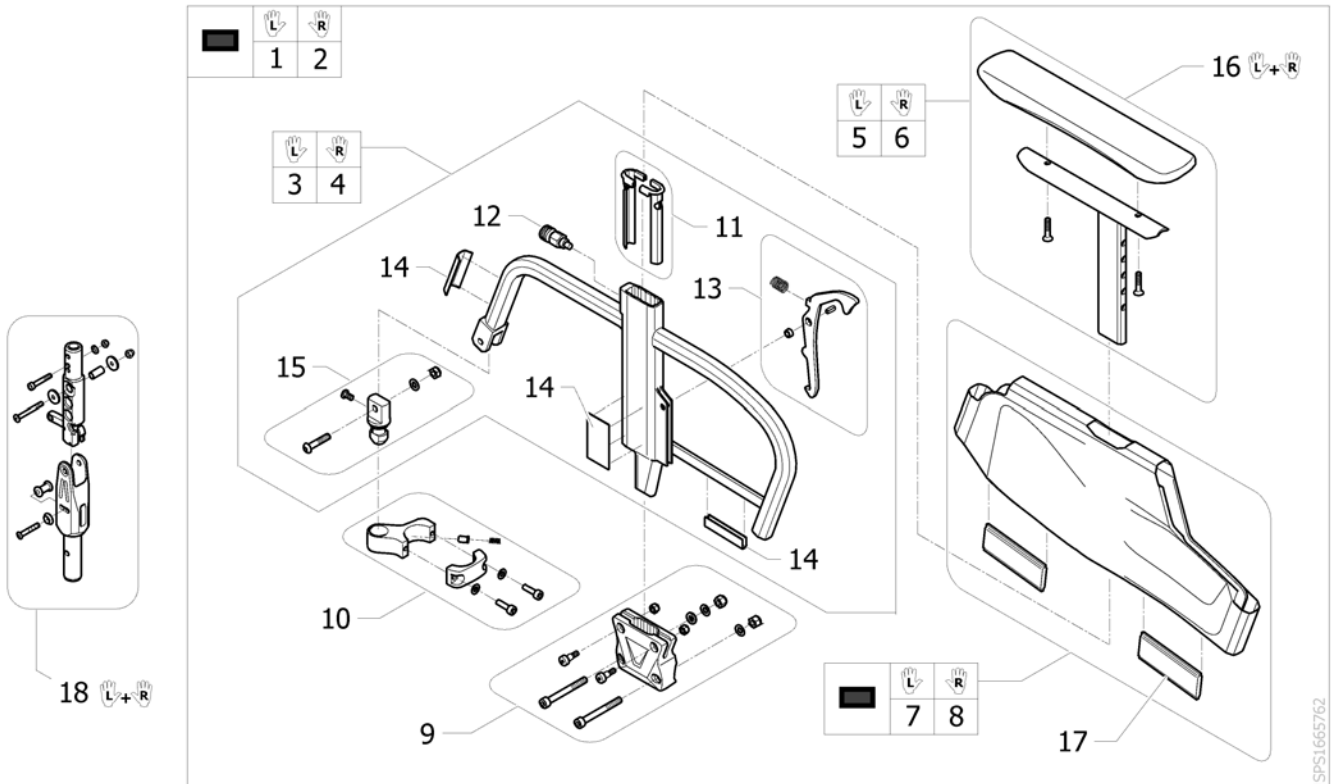

Siderest locking, height adjustable, flip back, removable

Pos.	Part number	Description	Valid from → until	Qty
1	SP1667101	Armrest black contour, Locking, Height adjustable, Removable, Swing-away, Cplte, Left		1
2	SP1667102	Armrest black contour, Locking, Height adjustable, Removable, Swing-away, Cplte, Left		1
3	SP1642889	Frame assembled left for küschall armrest		1
4	SP1642890	Frame assembled right for küschall armrest		1
5	SP1642887	Telescope with küschall armpad narrow 280mm, left		1
6	SP1642888	Telescope with küschall armpad narrow 280mm, right		1
7	SP1642891	Cover, black contour for küschall armrest, left		1
8	SP1642892	Cover, black contour for küschall armrest, right		1
9	SP1642903	Fixation kit front for küschall armrest		2
10	SP1642902	Fixation kit rear for küschall armrest		2
11	1579327	Guide part for side rest height adjustable, kit 20 Pcs.		2
12	SP1642898	Locking unit for telescope for küschall armrest		2
13	SP1642899	Locking system for küschall armrest		2
14	SP1642900	Hook fastener band adhesive for küschall armrest		2
15	SP1642897	Joint pin set for küschall armrest		2
16	SP1606410	Küschall armpad, narrow 280mm incl. screws, pair		1
17	SP1642901	Hook fastener band double-side for küschall armrest		2
18	SP1642904	Hinge kit to backrest foldable for küschall armrest, pair		1