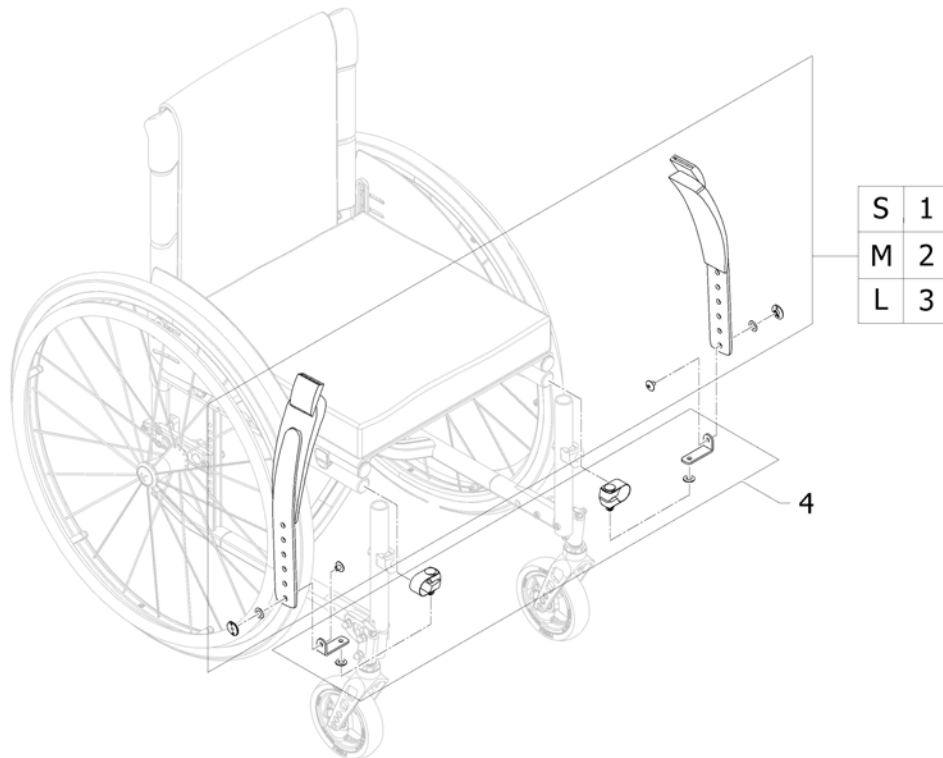

Posture Belt Bodypoint

!SPS1665807

Pos.	Part number	Description	Valid from → until	Qty
1	SP60110787	Bodypoint posture belt "S"		1
2	SP60110788	Bodypoint posture belt "M"		1
3	SP60110789	Bodypoint posture belt "L"		1
4	SP1667828	Fixation kit, Bodypoint posture belt		1