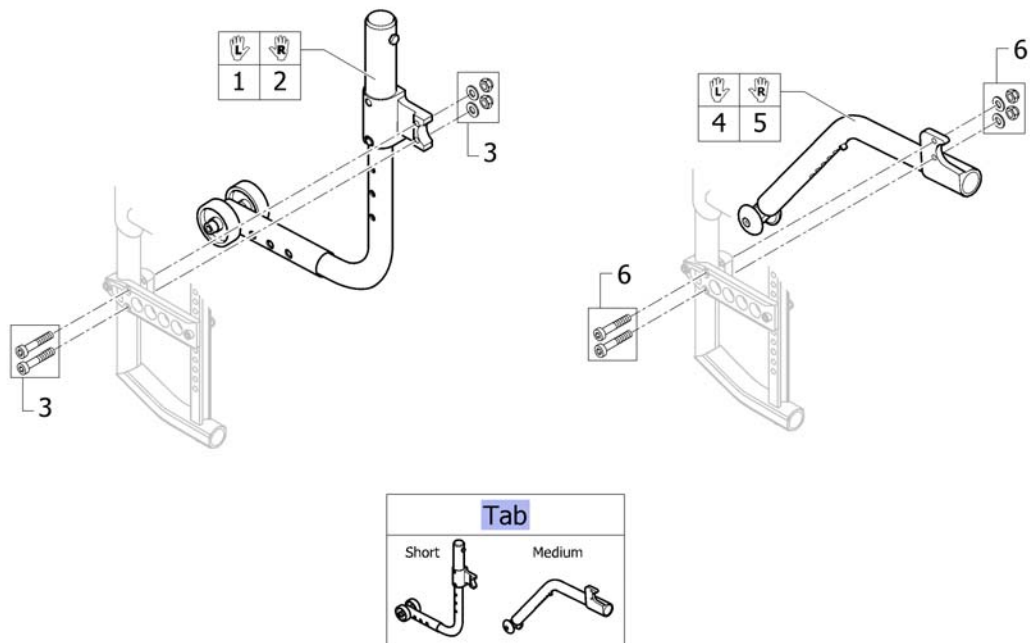

Antitipper

ISPS1652774

Pos.	Part number	Description	Valid from → until	Qty
Tab	-	Configuration table anti-tipper		1
1	1550285	Antitipper short left complete		1
2	1550286	Antitipper short right complete		1
3	1532013	Fixation kit to Antitipper (standard adapter plate) <i>Only for Pos. 1 and 2</i>		1
4	1524912	Antitipper medium left		1
5	1524911	Antitipper medium right		1
6	1587986	Fixation kit to Antitipper <i>Only for Pos. 4 and 5</i>		1