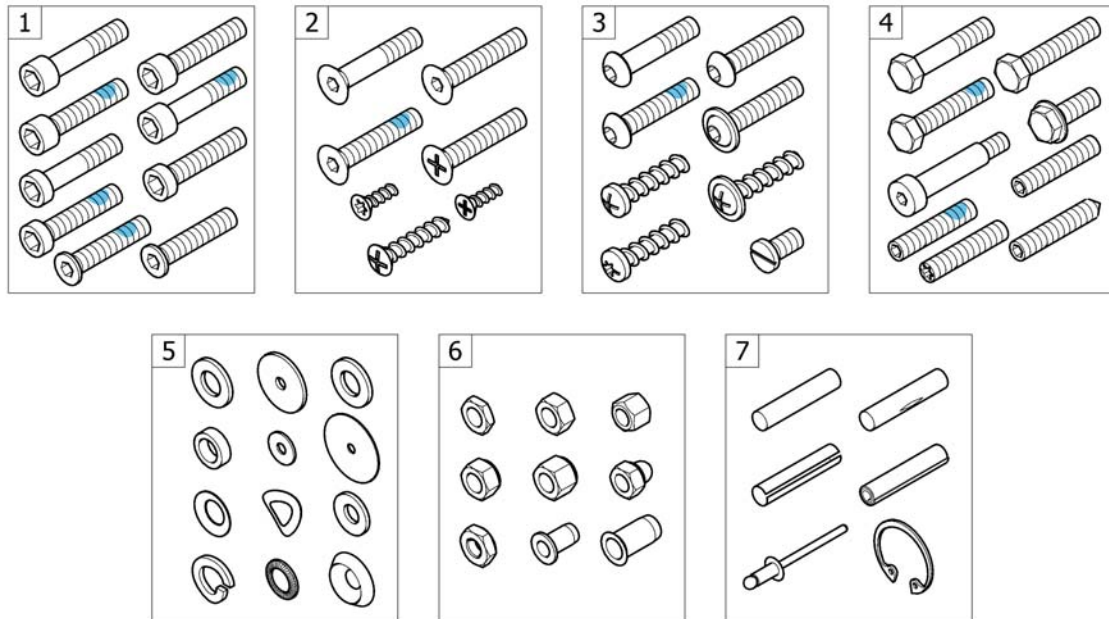

Fixation: screws, ...

ISPS1579317

Pos.	Part number	Description	Valid from → until	Qty
1	-	Socket head cap screws		1
2	-	Countersunk screws		1
3	-	Button head screws		1
4	-	Hex-head screws, diverse, ...		1
5	-	Washers		1
6	-	Nuts		1
7	-	Pins, rivets, ...		1