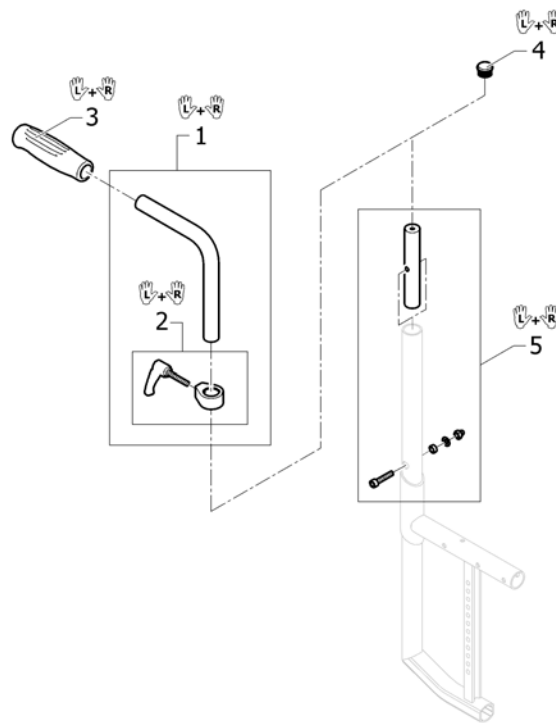

Küschall backrest parts for Matrix backs

ISPS1652819

Pos.	Part number	Description	Valid from → until	Qty
1	1438203	Height adjustable, integrated push handles standard, kit short UL/C04		1
2	1549985	Adjusting lever for height adjustable, integrated push handles, pair		1
3	1507734	Handle black, pair		1
4	1561018	Tube plug Ø24mm, pair		1
5	SP1602179	Backrest bolt with fixation, pair		1