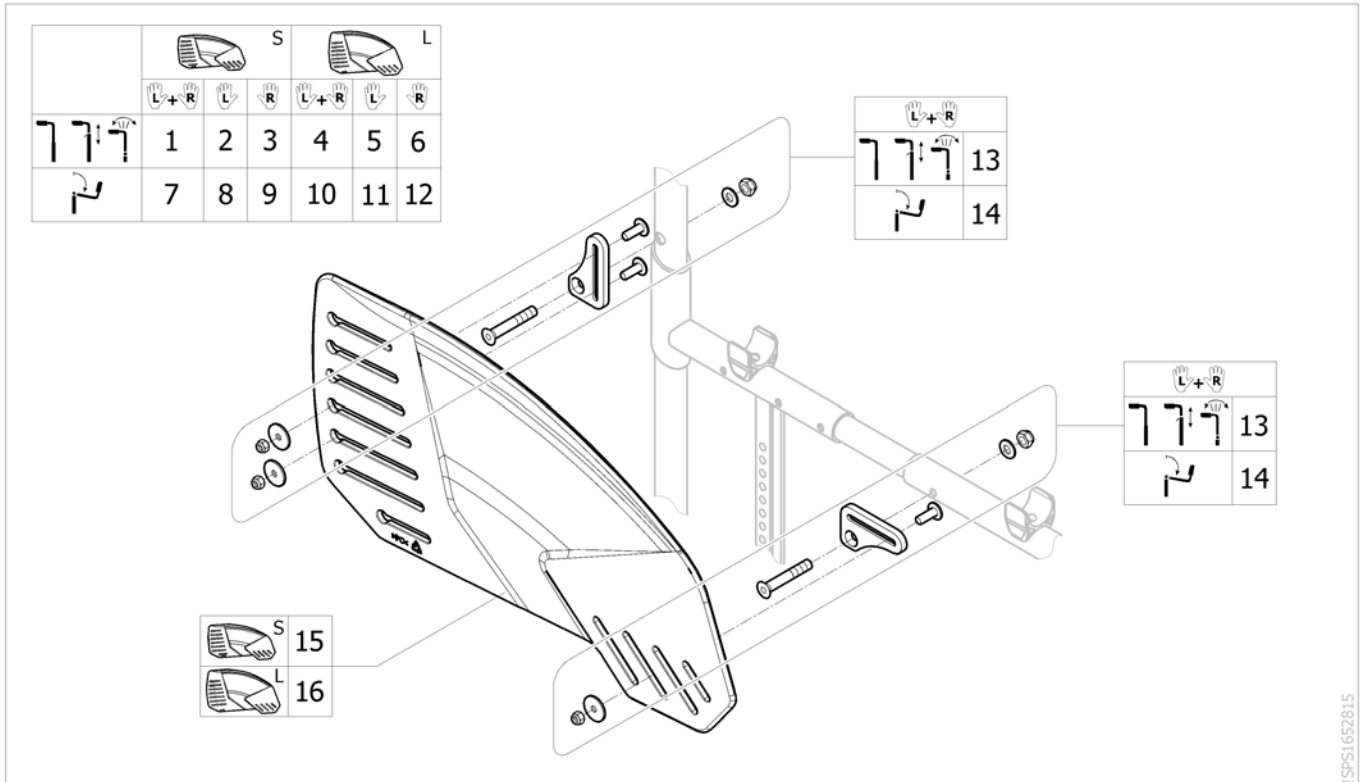

Clothes-guards Economy, fixed

Pos.	Part number	Description	Valid from → until	Qty
1	SP1665089	Clothes-guard Economy S cplte, Pair		1
2	SP1666042	Clothes-guard Economy S cplte, Left		1
3	SP1666043	Clothes-guard Economy S cplte, Right		1
4	SP1665090	Clothes-guard Economy L cplte, Pair		1
5	SP1666044	Clothes-guard Economy L cplte, Left		1
6	SP1666045	Clothes-guard Economy L cplte, Right		1
7	SP1666046	Clothes-guard Economy S cplte for foldable backrest, Pair		1
8	SP1666047	Clothes-guard Economy S cplte for foldable backrest, Left		1
9	SP1666048	Clothes-guard Economy S cplte for foldable backrest, Right		1
10	SP1666049	Clothes-guard Economy L cplte for foldable backrest, Pair		1
11	SP1666050	Clothes-guard Economy L cplte with for foldable backrest, Left		1
12	SP1666051	Clothes-guard Economy L cplte with for foldable backrest, Right		1
13	SP1665111	Fixation kit for clothes-guard and mudguard		1
14	SP1665112	Fixation kit for clothes-guard and mudguard for foldable backrest		1
15	SP1659488	Clothes-guard Economy S		1
16	SP1659489	Clothes-guard Economy L		1