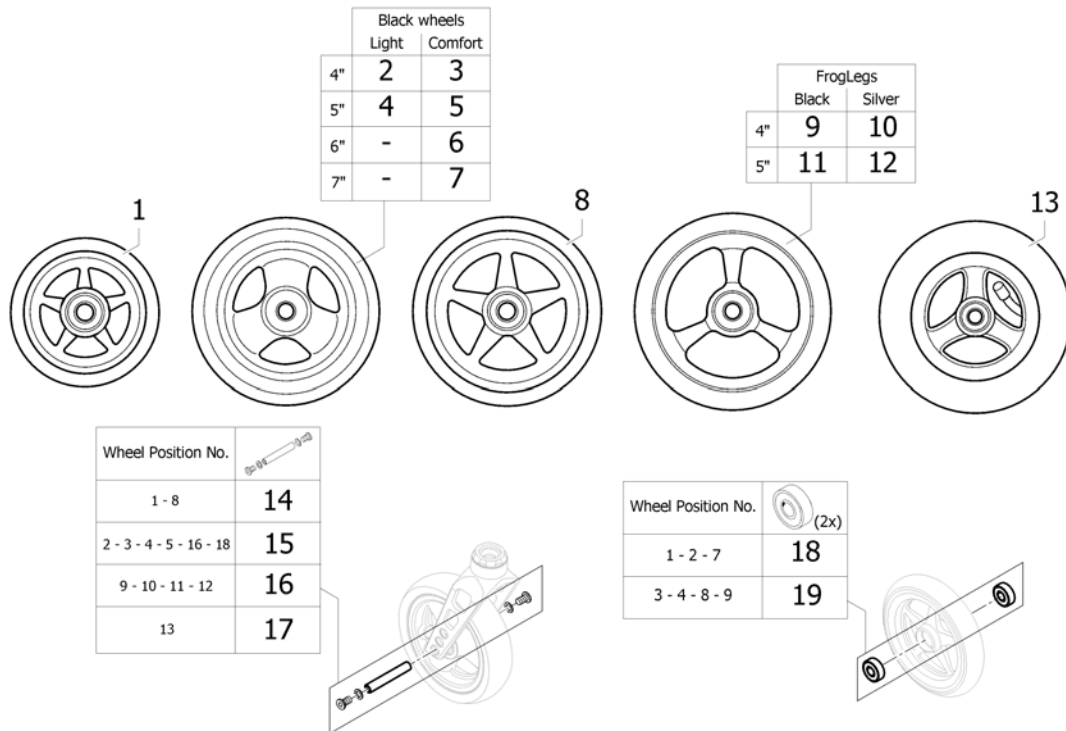

Front Wheels

ISPS1652915

Pos.	Part number	Description	Valid from → until	Qty
1	1513183-0004	4" Starec wheel, black anodized		1
2	SP1638070	4" Everyday wheel, black PU, pair		1
3	SP1638072	4" Comfort wheel, black PU, pair		1
4	SP1638071	5" Everyday wheel, black PU, pair		1
5	SP1638073	5" Comfort wheel, black PU, pair		1
6	SP1638074	6" Comfort wheel, black PU, pair		1
7	SP1638075	7" Comfort wheel, black PU, pair		1
8	1513187-0004	5" Starec wheel, black anodized		1
9	SP1638082	4" x1.42 (36mm) FrogLegs EPIC Aluminum Wide Softroll Caster - Black hub		1
10	SP1638083	4" x1.42 (36mm) FrogLegs EPIC Aluminum Wide Softroll Caster - Silver hub		1
11	SP1638084	5" x1.42 (36mm) FrogLegs EPIC Aluminum Wide Softroll Caster - Black hub		1
12	SP1638085	5" x1.42 (36mm) FrogLegs EPIC Aluminum Wide Softroll Caster - Silver hub		1
13	1513189	6" Pneumatic wheel		1
14	1420972	Axle set complete 3" Sport / 4" and 5" Starec / 4" Skater wheel		2
15	1570108	Axle set without spacer		2
16	SP1638076	Axle set complete 4" and 5" FrogLegs wheels		2
17	1570109	Axle set complete 6" pneumatic wheel		2
18	1570104	Ball bearing 608-2RS 8/22*7, pair		2
19	1570105	Ball bearing 6000-2RS, pair		2