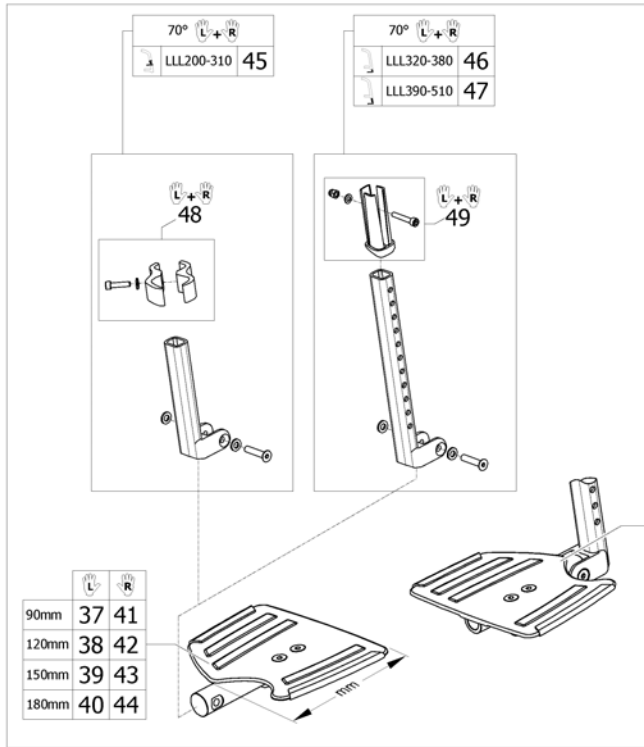

Footrest 2 pieces flip up carbon, for Fixed Frame 70°

Fixed frames

70° (L+R)	SW280	SW300	SW320	SW340	SW360	SW380	SW400	SW420	SW440	SW460	SW480	SW500
LLL200-310	-	-	1	1	1	2	2	2	3	3	3	4
LLL320-380	5	5	5	6	6	6	7	7	7	8	8	8
LLL390-510	9	9	9	10	10	10	11	11	11	12	12	12

70° (L)	SW280	SW300	SW320	SW340	SW360	SW380	SW400	SW420	SW440	SW460	SW480	SW500
LLL220-280	-	-	13	13	13	14	14	14	15	15	15	16
LLL320-380	17	17	17	18	18	18	19	19	19	20	20	20
LLL390-510	21	21	21	22	22	22	23	23	23	24	24	24

70° (R)	SW280	SW300	SW320	SW340	SW360	SW380	SW400	SW420	SW440	SW460	SW480	SW500
LLL200-310	-	-	25	25	25	26	26	26	27	27	27	28
LLL320-380	29	29	29	30	30	30	31	31	31	32	32	32
LLL390-510	33	33	33	34	34	34	35	35	35	36	36	36

ISPS1666896

Pos.	Part number	Description	Valid from → until	Qty
1	SP1667050	Footrest Carbon 2-pc. 90mm, Hight mounted, Complete, Pair		1
2	SP1667053	Footrest Carbon 2-pc. 120mm, Hight mounted, Complete, Pair		1
3	SP1667056	Footrest Carbon 2-pc. 150mm, Hight mounted, Complete, Pair		1
4	SP1667059	Footrest Carbon 2-pc. 180mm, Hight mounted, Complete, Pair		1
5	SP1667051	Footrest Carbon 2-pc. 90mm, Short tube, Complete, Pair		1
6	SP1667054	Footrest Carbon 2-pc. 120mm, Short tube, Complete, Pair		1
7	SP1667057	Footrest Carbon 2-pc. 150mm, Short tube, Complete, Pair		1
8	SP1667060	Footrest Carbon 2-pc. 180mm, Short tube, Complete, Pair		1
9	SP1667052	Footrest Carbon 2-pc. 90mm, Long tube, Complete, Pair		1
10	SP1667055	Footrest Carbon 2-pc. 120mm, Long tube, Complete, Pair		1
11	SP1667058	Footrest Carbon 2-pc. 150mm, Long tube, Complete, Pair		1
12	SP1667061	Footrest Carbon 2-pc. 180mm, Long tube, Complete, Pair		1
13	SP1667062	Footrest Carbon Left. 90mm, Hight mounted, Complete		1
14	SP1667065	Footrest Carbon Left. 120mm, Hight mounted, Complete		1
15	SP1667068	Footrest Carbon Left. 150mm, Hight mounted, Complete		1
16	SP1667071	Footrest Carbon Left. 180mm, Hight mounted, Complete		1
17	SP1667063	Footrest Carbon Left. 90mm, Short tube, Complete		1
18	SP1667066	Footrest Carbon Left. 120mm, Short tube, Complete		1
19	SP1667069	Footrest Carbon Left. 150mm, Short tube, Complete		1
20	SP1667072	Footrest Carbon Left. 180mm, Short tube, Complete		1
21	SP1667064	Footrest Carbon Left. 90mm, Long tube, Complete		1
22	SP1667067	Footrest Carbon Left. 120mm, Long tube, Complete		1
23	SP1667070	Footrest Carbon Left. 150mm, Long tube, Complete		1
24	SP1667073	Footrest Carbon Left. 180mm, Long tube, Complete		1
25	SP1667074	Footrest Carbon Right. 90mm, Hight mounted, Complete		1
26	SP1667077	Footrest Carbon Right. 120mm, Hight mounted, Complete		1
27	SP1667080	Footrest Carbon Right. 150mm, Hight mounted, Complete		1
28	SP1667083	Footrest Carbon Right. 180mm, Hight mounted, Complete		1
29	SP1667075	Footrest Carbon Right. 90mm, Short tube, Complete		1
30	SP1667078	Footrest Carbon Right. 120mm, Short tube, Complete		1
31	SP1667081	Footrest Carbon Right. 150mm, Short tube, Complete		1