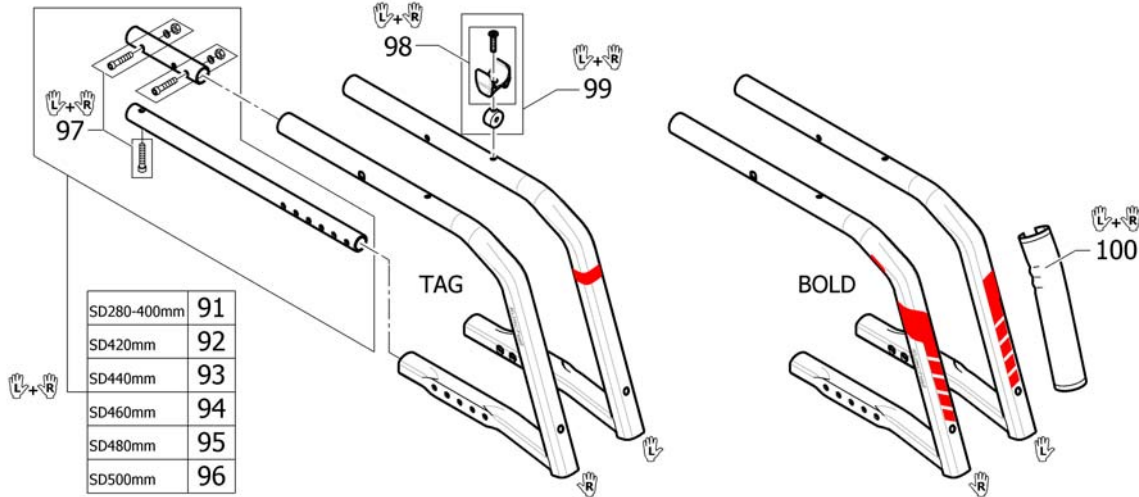

Front frames FF 70°

	BOLD						TAG	
	Blue	Dark Grey	Gold	Light Grey	Red	Black	Red	Black
SD280-400mm	1	2	3	4	5	6	7	8
SD420mm	9	10	11	12	13	14	15	16
SD440mm	17	18	19	20	21	22	23	24
SD460mm	25	26	27	28	29	30	31	32
SD480mm	33	34	35	36	37	38	39	40
SD500mm	41	42	43	44	45	46	47	48

	BOLD						Option TAG
	Blue	Dark Grey	Gold	Light Grey	Red	Black	
SD280-400mm	49	50	51	52	53	54	55
SD420mm	56	57	58	59	60	61	62
SD440mm	63	64	65	66	67	68	69
SD460mm	70	71	72	73	74	75	76
SD480mm	77	78	79	80	81	82	83
SD500mm	84	85	86	87	88	89	90

Pos.	Part number	Description	Valid from → until	Qty
1	SP1664285-0464	Frame Compact FF Std. SD400 - SD320, left, Space black with Decal Bold blue		1
1	SP1664285-0465	Frame Compact FF Std. SD400 - SD320, left, Anthracite grey with Decal Bold blue		1
1	SP1664285-0466	Frame Compact FF Std. SD400 - SD320, left, Pure white with Decal Bold blue		1
1	SP1664285-0467	Frame Compact FF Std. SD400 - SD320, left, Carmine red with Decal Bold blue		1
1	SP1664285-0468	Frame Compact FF Std. SD400 - SD320, left, Azure blue with Decal Bold blue		1
2	SP1664333-0464	Frame Compact FF Std. SD400 - SD320, left, Space black with Decal Bold dark grey		1
2	SP1664333-0465	Frame Compact FF Std. SD400 - SD320, left, Anthracite grey with Decal Bold dark grey		1
2	SP1664333-0466	Frame Compact FF Std. SD400 - SD320, left, Pure white with Decal Bold dark grey		1
2	SP1664333-0467	Frame Compact FF Std. SD400 - SD320, left, Carmine red with Decal Bold dark grey		1
2	SP1664333-0468	Frame Compact FF Std. SD400 - SD320, left, Azure blue with Decal Bold dark grey		1
3	SP1664384-0464	Frame Compact FF Std. SD400 - SD320, left, Space black with Decal Bold gold		1
3	SP1664384-0465	Frame Compact FF Std. SD400 - SD320, left, Anthracite grey with Decal Bold gold		1
3	SP1664384-0466	Frame Compact FF Std. SD400 - SD320, left, Pure white with Decal Bold gold		1
3	SP1664384-0467	Frame Compact FF Std. SD400 - SD320, left, Carmine red with Decal Bold gold		1
3	SP1664384-0468	Frame Compact FF Std. SD400 - SD320, left, Azure blue with Decal Bold gold		1
4	SP1664432-0464	Frame Compact FF Std. SD400 - SD320, left, Space black with Decal Bold light grey		1
4	SP1664432-0465	Frame Compact FF Std. SD400 - SD320, left, Anthracite grey with Decal Bold light grey		1
4	SP1664432-0466	Frame Compact FF Std. SD400 - SD320, left, Pure white with Decal Bold light grey		1