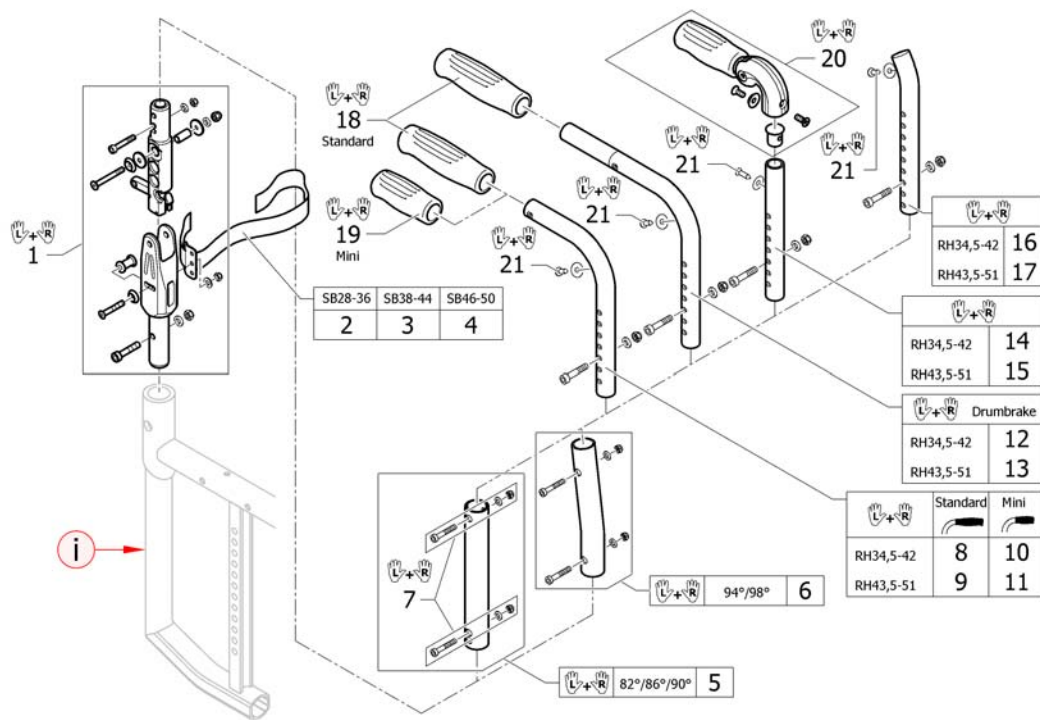

Push handles for backrest foldable and angle adjustable

ISPS1652941

Pos.	Part number	Description	Valid from → until	Qty
i	ISPDINFC1-0001	A special rear frame is necessary. Please see chapter CHASSIS.		0
1	1540054	Hinge kit to backrest foldable, pair		1
2	1540066	Backrest band short for backrest foldable		1
3	1540067	Backrest band medium for backrest foldable		1
4	1540068	Backrest band long for backrest foldable		1
5	1540063	Tube kit medium to angle adjustable back		1
6	1540064	Tube kit lumbar to angle adjustable back		1
7	1540065	Screw kit for telescopic tube		1
8	1540055	Push handles standard, XS, pair		1
9	1540056	Push handles standard, S, pair		1
10	1540069	Push handles mini, XS, pair		1
11	1540070	Push handles mini, S, pair		1
12	1540057	Push handles XS to drum brake, pair		1
13	1540058	Push handles S to drum brake, pair		1
14	1540059	Backrest tube straight XS to foldable push handles, pair		1
15	1540060	Backrest tube straight S to foldable push handles, pair		1
16	1540061	Backrest tubes S without push handles, pair		1
17	1540062	Backrest tubes M without push handles, pair		1
18	1507734	Handle black, pair		1
19	1525126	Handle black, mini, pair		1
20	1507733	Push handles foldable, pair		1
21	1432083	Fixation kit for backrest band		1