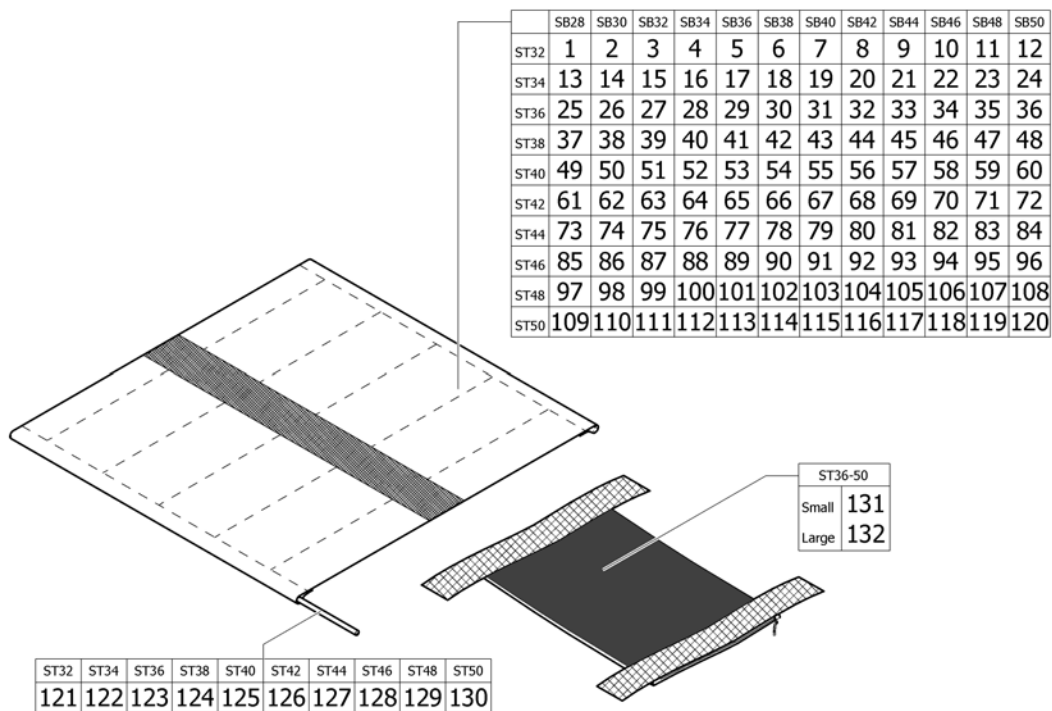

Seat cover with 1 band (loops)

ISP51652859

Pos.	Part number	Description	Valid from → until	Qty
1	1540180	Seat cover SB28 ST32 with 1 Velcro band (soft band)		1
2	1540181	Seat cover SB30 ST32 with 1 Velcro band (soft band)		1
3	1540182	Seat cover SB32 ST32 with 1 Velcro band (soft band)		1
4	1540183	Seat cover SB34 ST32 with 1 Velcro band (soft band)		1
5	1540184	Seat cover SB36 ST32 with 1 Velcro band (soft band)		1
6	1540185	Seat cover SB38 ST32 with 1 Velcro band (soft band)		1
7	1540186	Seat cover SB40 ST32 with 1 Velcro band (soft band)		1
8	1540187	Seat cover SB42 ST32 with 1 Velcro band (soft band)		1
9	1540188	Seat cover SB44 ST32 with 1 Velcro band (soft band)		1
10	1540189	Seat cover SB46 ST32 with 1 Velcro band (soft band)		1
11	1540190	Seat cover SB48 ST32 with 1 Velcro band (soft band)		1
12	1540191	Seat cover SB50 ST32 with 1 Velcro band (soft band)		1
13	1540192	Seat cover SB28 ST34 with 1 Velcro band (soft band)		1
14	1540193	Seat cover SB30 ST34 with 1 Velcro band (soft band)		1
15	1540194	Seat cover SB32 ST34 with 1 Velcro band (soft band)		1
16	1540195	Seat cover SB34 ST34 with 1 Velcro band (soft band)		1
17	1540196	Seat cover SB36 ST34 with 1 Velcro band (soft band)		1
18	1540197	Seat cover SB38 ST34 with 1 Velcro band (soft band)		1
19	1540198	Seat cover SB40 ST34 with 1 Velcro band (soft band)		1
20	1540199	Seat cover SB42 ST34 with 1 Velcro band (soft band)		1
21	1540200	Seat cover SB44 ST34 with 1 Velcro band (soft band)		1
22	1540201	Seat cover SB46 ST34 with 1 Velcro band (soft band)		1
23	1540202	Seat cover SB48 ST34 with 1 Velcro band (soft band)		1
24	1540203	Seat cover SB50 ST34 with 1 Velcro band (soft band)		1
25	1540204	Seat cover SB28 ST36 with 1 Velcro band (soft band)		1
26	1540205	Seat cover SB30 ST36 with 1 Velcro band (soft band)		1
27	1540206	Seat cover SB32 ST36 with 1 Velcro band (soft band)		1
28	1540207	Seat cover SB34 ST36 with 1 Velcro band (soft band)		1
29	1540208	Seat cover SB36 ST36 with 1 Velcro band (soft band)		1
30	1540209	Seat cover SB38 ST36 with 1 Velcro band (soft band)		1
31	1540210	Seat cover SB40 ST36 with 1 Velcro band (soft band)		1