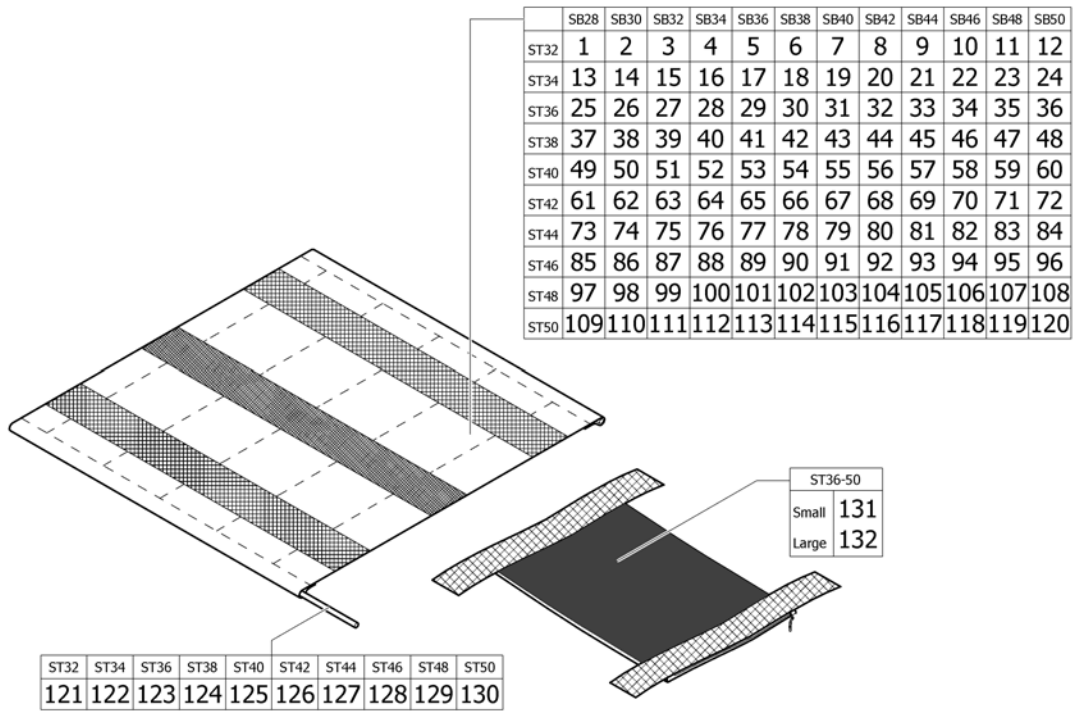

Seat cover with 2 bands (hooks)

1982315151

Pos.	Part number	Description	Valid from → until	Qty
1	1540722	Seat cover SB28 ST32 with 2 Velcro bands (rough band)		1
2	1540723	Seat cover SB30 ST32 with 2 Velcro bands (rough band)		1
3	1540724	Seat cover SB32 ST32 with 2 Velcro bands (rough band)		1
4	1540725	Seat cover SB34 ST32 with 2 Velcro bands (rough band)		1
5	1540726	Seat cover SB36 ST32 with 2 Velcro bands (rough band)		1
6	1540727	Seat cover SB38 ST32 with 2 Velcro bands (rough band)		1
7	1540728	Seat cover SB40 ST32 with 2 Velcro bands (rough band)		1
8	1540729	Seat cover SB42 ST32 with 2 Velcro bands (rough band)		1
9	1540730	Seat cover SB44 ST32 with 2 Velcro bands (rough band)		1
10	1540731	Seat cover SB46 ST32 with 2 Velcro bands (rough band)		1
11	1540732	Seat cover SB48 ST32 with 2 Velcro bands (rough band)		1
12	1540733	Seat cover SB50 ST32 with 2 Velcro bands (rough band)		1
13	1540734	Seat cover SB28 ST34 with 2 Velcro bands (rough band)		1
14	1540735	Seat cover SB30 ST34 with 2 Velcro bands (rough band)		1
15	1540736	Seat cover SB32 ST34 with 2 Velcro bands (rough band)		1
16	1540737	Seat cover SB34 ST34 with 2 Velcro bands (rough band)		1
17	1540738	Seat cover SB36 ST34 with 2 Velcro bands (rough band)		1
18	1540739	Seat cover SB38 ST34 with 2 Velcro bands (rough band)		1
19	1540740	Seat cover SB40 ST34 with 2 Velcro bands (rough band)		1
20	1540741	Seat cover SB42 ST34 with 2 Velcro bands (rough band)		1
21	1540742	Seat cover SB44 ST34 with 2 Velcro bands (rough band)		1
22	1540743	Seat cover SB46 ST34 with 2 Velcro bands (rough band)		1
23	1540744	Seat cover SB48 ST34 with 2 Velcro bands (rough band)		1
24	1540745	Seat cover SB50 ST34 with 2 Velcro bands (rough band)		1
25	1540746	Seat cover SB28 ST36 with 2 Velcro bands (rough band)		1
26	1540747	Seat cover SB30 ST36 with 2 Velcro bands (rough band)		1
27	1540748	Seat cover SB32 ST36 with 2 Velcro bands (rough band)		1
28	1540749	Seat cover SB34 ST36 with 2 Velcro bands (rough band)		1
29	1540750	Seat cover SB36 ST36 with 2 Velcro bands (rough band)		1
30	1540751	Seat cover SB38 ST36 with 2 Velcro bands (rough band)		1
31	1540752	Seat cover SB40 ST36 with 2 Velcro bands (rough band)		1