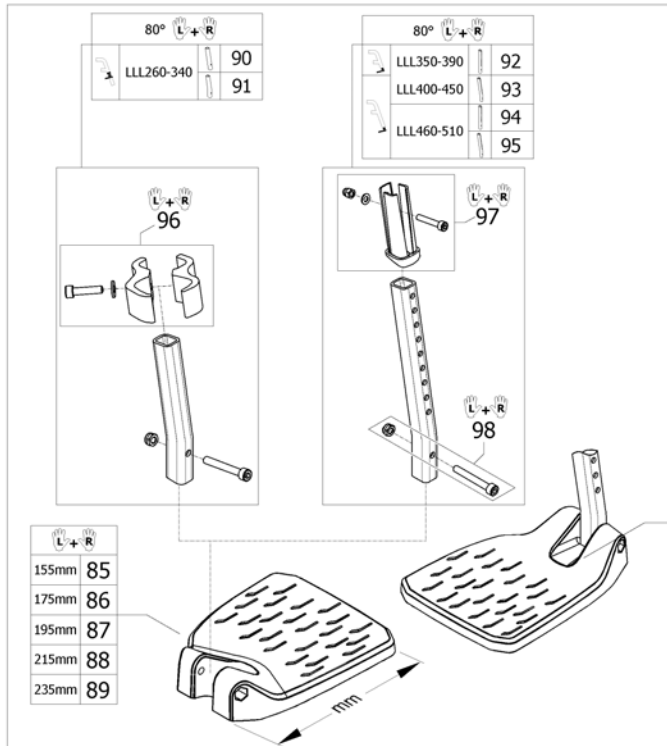

Footrest 2 pieces flip up plastic, for Frame standard swing away 80°

Standard frames

80° L+R	SW340	SW360	SW380	SW400	SW420	SW440	SW460	SW480	SW500
LLL240-310	-	-	1	1	2	2	3	3	4
LLL320-370	-	-	5	5	6	6	7	7	8
LLL380-430	9	9	10	10	11	11	12	12	13
LLL440-500	14	14	15	15	16	16	17	17	18
	19	19	20	20	21	21	22	22	23
	24	24	25	25	26	26	27	27	28

80° L	SW340	SW360	SW380	SW400	SW420	SW440	SW460	SW480	SW500
LLL240-310	-	-	29	29	30	30	31	31	32
LLL320-370	-	-	33	33	34	34	35	35	36
LLL380-430	37	37	38	38	39	39	40	40	41
LLL440-500	42	42	43	43	44	44	45	45	46
	47	47	48	48	49	49	50	50	51
	52	52	53	53	54	54	55	55	56

80° R	SW340	SW360	SW380	SW400	SW420	SW440	SW460	SW480	SW500
LLL240-310	-	-	57	57	58	58	59	59	60
LLL320-370	-	-	61	61	62	62	63	63	64
LLL380-430	65	65	66	66	67	67	68	68	69
LLL440-500	70	70	71	71	72	72	73	73	74
	75	75	76	76	77	77	78	78	79
	80	80	81	81	82	82	83	83	84

ISPS1666974