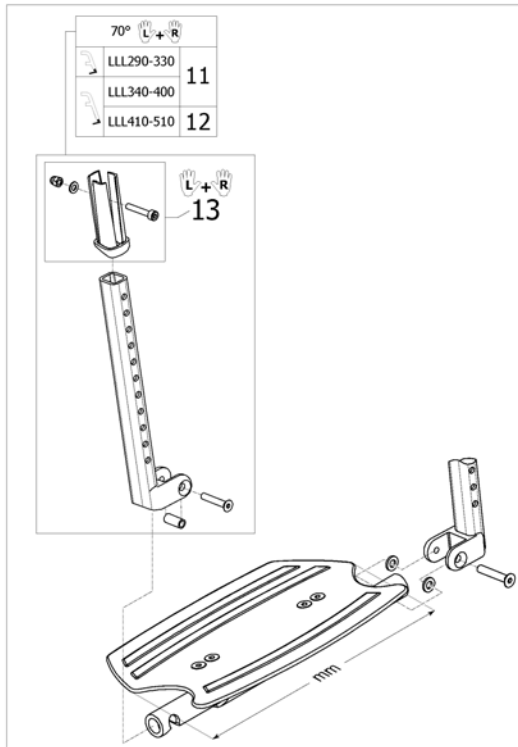

Footrest 1 piece flip up carbon, for Frame standard swing away 70°

Standard frames

70° L+R	SW280	SW300	SW320	SW340	SW360	SW380	SW400	SW420	SW440	SW460	SW480	SW500
LLL290-330	1	1	1	1	2	3	3	4	5	5	5	5
LLL340-400	6	6	6	6	7	8	8	9	10	10	10	10
LLL410-510	6	6	6	6	7	8	8	9	10	10	10	10

ISPS1666925

Pos.	Part number	Description	Valid from → until	Qty
1	SP1667086	Footrest Carbon 1-piece 193mm, Short tube, Complete		1
2	SP1667088	Footrest Carbon 1-piece 222mm, Short tube, Complete		1
3	SP1667090	Footrest Carbon 1-piece 250mm, Short tube, Complete		1
4	SP1667092	Footrest Carbon 1-piece 280mm, Short tube, Complete		1
5	SP1667094	Footrest Carbon 1-piece 308mm, Short tube, Complete		1
6	SP1667087	Footrest Carbon 1-piece 193mm, Long tube, Complete		1
7	SP1667089	Footrest Carbon 1-piece 222mm, Long tube, Complete		1
8	SP1667091	Footrest Carbon 1-piece 250mm, Long tube, Complete		1
9	SP1667093	Footrest Carbon 1-piece 280mm, Long tube, Complete		1
10	SP1667095	Footrest Carbon 1-piece 308mm, Long tube, Complete		1
11	SP1665076	Telescopic tube kit for footrest 1-piece short, pair		1
12	SP1665077	Telescopic tube kit for footrest 1-piece long, pair		1
13	SP1665079	Fixation kit footplate telescope		1