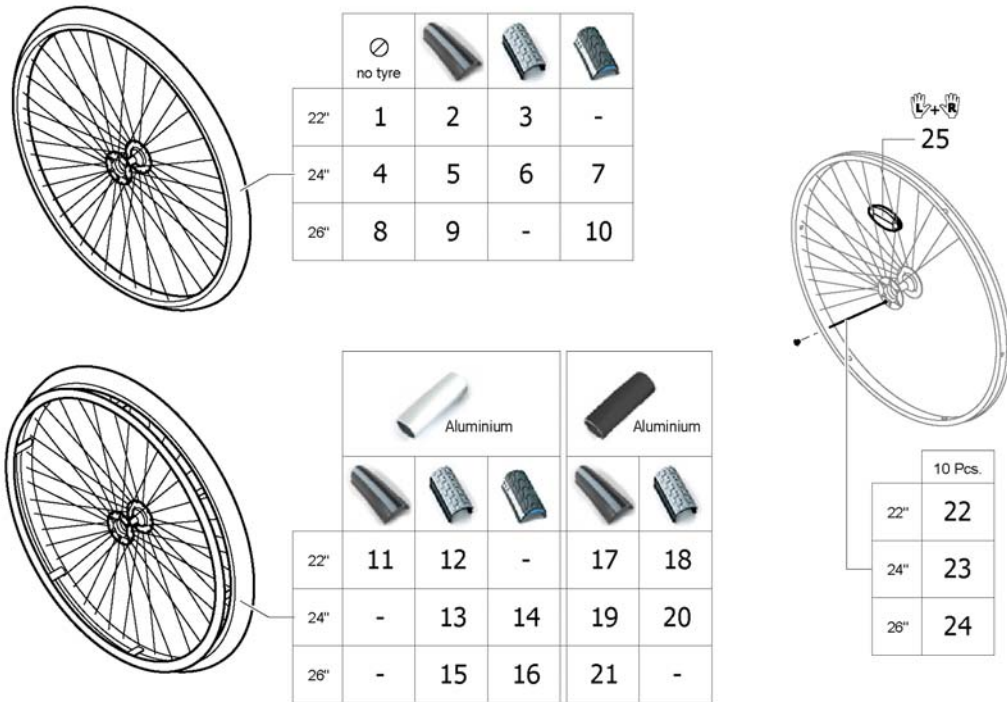

Starec Rear Wheels

Pos.	Part number	Description	Valid from → until	Qty
1	1559083-0407	Rear wheel 22", Starec X, colourless, without handrim, without tyre		2
2	SP1601741	Rear wheel 22", Starec hub X, without handrim, Rightrun black/grey		2
3	904.1139	Rear wheel 22", Starec hub X, without handrim, Tread		2
4	1567104-0407	Rear wheel 24", Starec X, colourless, without handrim, without tyre		2
5	SP1601745	Rear wheel 24", Starec hub X, without handrim, Rightrun black/grey tyre		2
6	904.1141	Rear wheel 24", Starec hub X, without handrim, Tread		2
7	1554399-0407	Rear wheel 24", Starec X, colourless, without handrim, marathon		2
8	1567099-0407	Rear wheel 26", Starec X, colourless, without handrim, without tyre		2
9	SP1601749	Rear wheel 26", Starec hub X, without handrim, Rightrun black/grey		2
10	1554403-0407	Rear wheel 26", Starec X, colourless, without handrim, marathon		2
11	SP1601743	Rear wheel 22", Starec hub X, handrim, Rightrun black/grey		2
12	904.1123	Rear wheel 22", Starec hub X, handrim, Tread		2
13	904.1125	Rear wheel 24", Starec hub X, handrim, Tread		2
14	1554400-0407	Rear wheel 24", Starec X, colourless, handrim, marathon evolution		2
15	SP1601751	Rear wheel 26", Starec hub X, handrim, Rightrun black/grey		2
16	1554417-0407	Rear wheel 26", Starec X, colourless, handrim, marathon evolution		2
17	SP1601860	Rear wheel 22", Starec hub X, handrim aluminium black, Rightrun black/grey		2
18	1562656	Rear wheel 22", Starec hub X, handrim aluminium black, Tread		2
19	SP1601864	Rear wheel 24", Starec hub X, handrim aluminium black, Rightrun black/grey		2
20	1562660	Rear wheel 24", Starec hub X, handrim aluminium black, Tread		2
21	SP1601866	Rear wheel 26", Starec hub X, handrim aluminium black, Rightrun black/grey		2
22	1579082	Spokes 228mm complete, kit 10 Pcs.		1
23	1579086	Spokes 253mm complete, kit 10 Pcs.		1
24	1579090	Spokes 278mm complete, kit 10 Pcs.		1
25	1571073	Spokereflection, pair		1