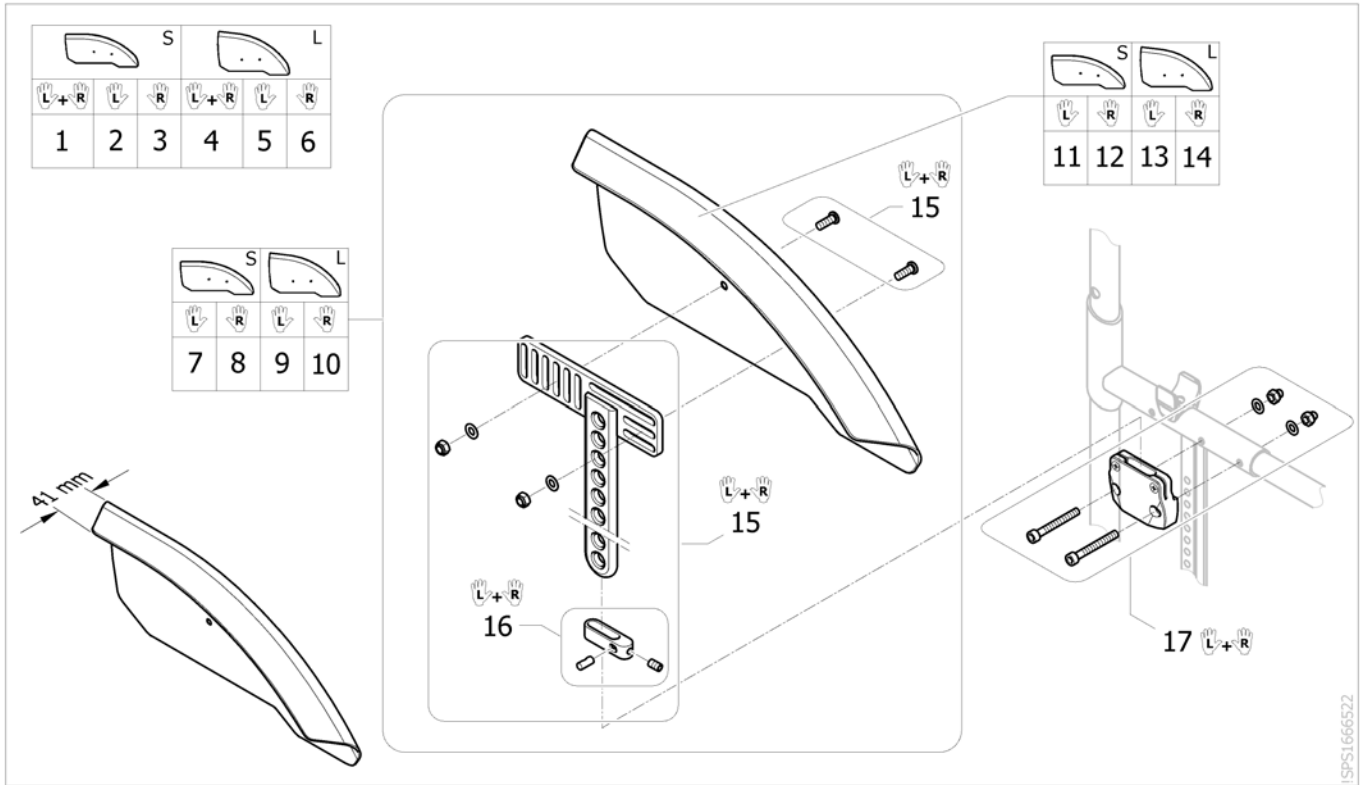

Mudguard Carbon, removable, extended width

ISPS1666522

Pos.	Part number	Description	Valid from → until	Qty
1	SP1667041	Mudguard removable Carbon S Cplte, extended width, Pair		1
2	SP1665103	Mudguard removable Carbon S, extended width, Left		1
3	SP1665104	Mudguard removable Carbon S, extended width, Right		1
4	SP1667049	Mudguard large removable Carbon L Cplte, Pair		1
5	SP1665105	Mudguard removable Carbon L, extended width, Left		1
6	SP1665106	Mudguard removable Carbon L, extended width, Right		1
7	SP1659536	Mudguard removable carbon S, extended width, with holder long, Left		1
8	SP1659534	Mudguard removable carbon S, extended width, with holder long, Right		1
9	SP1659537	Mudguard removable carbon L, extended width, with holder long, Left		1
10	SP1659535	Mudguard removable carbon L, extended width, with holder long, Right		1
11	SP1659540	Mudguard carbon S exrented width, Left		1
12	SP1659538	Mudguard carbon S exrented width, Right		1
13	SP1659541	Mudguard carbon L exrented width, Left		1
14	SP1659539	Mudguard carbon L exrented width, Right		1
15	1547532	Mudguard carbon holder long, Pair		1
16	1547537	Siderests height clamp kit, Pair		1
17	SP1666622	Fixation set mudguard removable, Pair		1