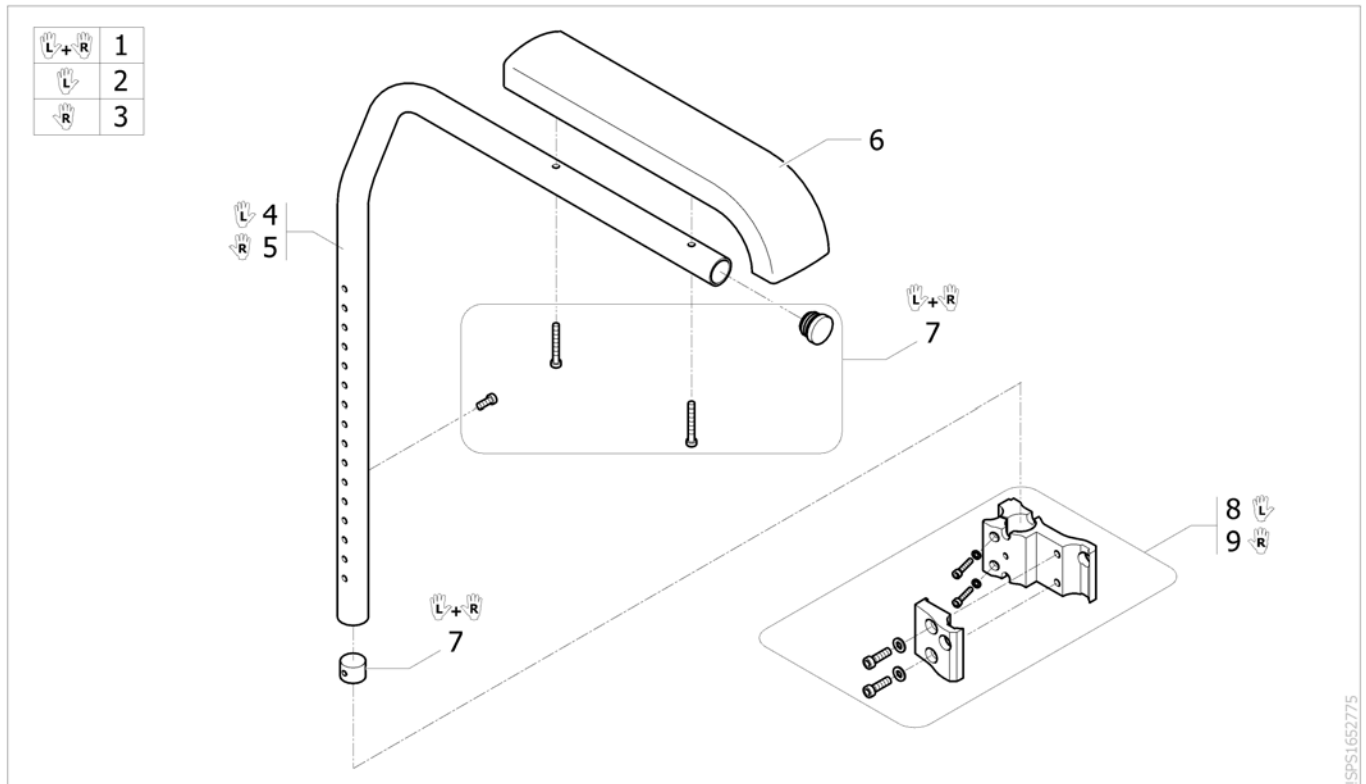

Tubular armrest

ISPS1652775

Pos.	Part number	Description	Valid from → until	Qty
1	913.1004	Tubular armrest pair, complete, with standard cushion		1
2	913.1158.000	Tubular armrest left, complete, with standard cushion		1
3	913.1157.000	Tubular armrest right, complete, with standard cushion		1
4	SP1606432	Armrest left		1
5	SP1606431	Armrest right		1
6	SP1589276	Standard pad		2
7	SP1607693	Screws kit for tubular armrest, pair		1
8	913.1009	Clamping bracket complete, left		1
9	913.1103	Clamping bracket complete, right		1