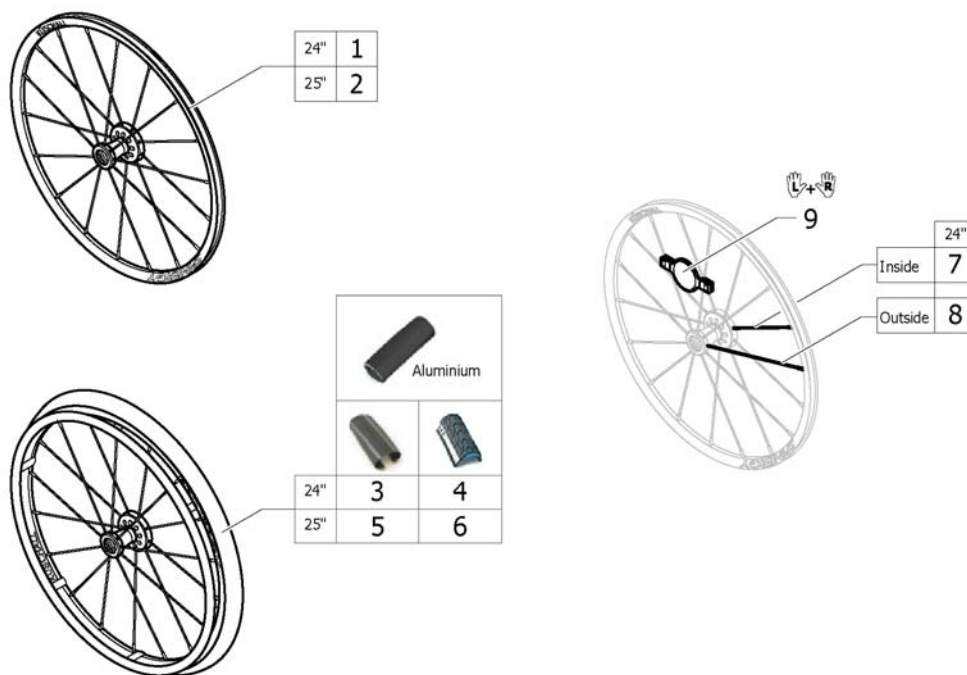

Spinergy LXX Rear Wheels

Pos.	Part number	Description	Valid from → until	Qty
1	1579102	Rear wheel 24", Spinergy LXX, without handrim, without tyre		2
2	SP1638079	Rear wheel 25" Spinergy LXX, without handrim, without tyre		2
3	1579101	Rear wheel 24", Spinergy LXX, handrim aluminium black, tyre Schwalbe One		2
4	1579105	Rear wheel 24", Spinergy LXX, handrim aluminium black, tyre Marathon Evolution		2
5	SP1638077	Rear wheel 25" Spinergy LXX, handrim aluminium black, tyre Schwalbe One		2
6	SP1638078	Rear wheel 25" Spinergy LXX, handrim aluminium black, tyre Marathon Evolution		2
7	1579103	Spoke inside for Spinergy LXX wheel 24", 236mm., 1 Pcs.		9
8	1579104	Spoke outside for Spinergy LXX wheel 24", 249mm., 1 Pcs.		9
9	1571088	Spoke reflection for Spinergy wheel, pair		1