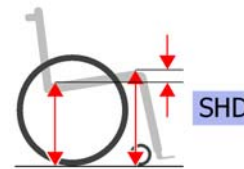

Abbreviations

Pos.	Part number	Description	Valid from → until	Qty
L	!SPDABRC1-0012	Left side (sitting in the wheelchair)		0
R	!SPDABRC1-0013	Right side (sitting in the wheelchair)		0
L+R	!SPDABRC1-0014	Left an right sides (paire)		0
SW	!SPDABRC1-0002	Seat width (2 digits in cm or 3 digits in mm)		0
SD	!SPDABRC1-0003	Seat depth (2 digits in cm or 3 digits in mm)		0
BH	!SPDABRC1-0005	Backrest height (2 digits in cm or 3 digits in mm)		0
LLL	!SPDABRC1-0015	Lower leg length (2 digits in cm or 3 digits in mm)		0
FSTF	!SPDABRC1-0007	Front seat-to-floor height (2 digits in cm or 3 digits in mm)		0
RSTF	!SPDABRC1-0008	Rear seat-to-floor height (2 digits in cm or 3 digits in mm)		0
SHD	!SPDABRC1-0010	Front and rear seat-to-floor height difference (2 digits in cm or 3 digits in mm)		0