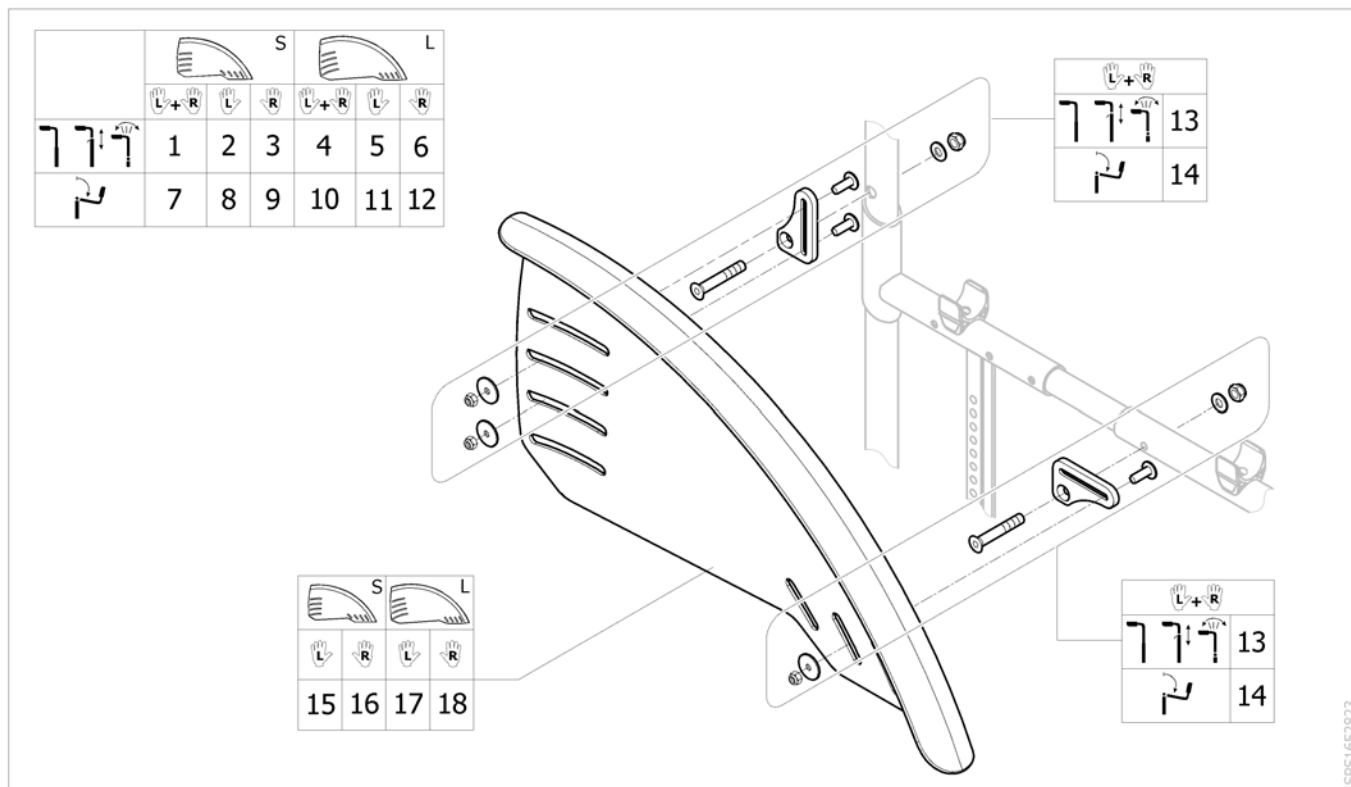

Mudguards Carbon, fixed

ISPS1652023

Pos.	Part number	Description	Valid from → until	Qty
1	SP1666563	Mudguard Carbon S Cplte, Pair		1
2	SP1666570	Mudguard Carbon S Cplte, Left		1
3	SP1666571	Mudguard Carbon S Cplte, Right		1
4	SP1666564	Mudguard Carbon L Cplte, Pair		1
5	SP1666572	Mudguard Carbon L Cplte, Left		1
6	SP1666573	Mudguard Carbon L Cplte, Right		1
7	SP1666574	Mudguard Carbon S cplte for foldable backrest, Pair		1
8	SP1666576	Mudguard Carbon S cplte for foldable backrest, Left		1
9	SP1666577	Mudguard Carbon S cplte for foldable backrest, Right		1
10	SP1666575	Mudguard Carbon L cplte for foldable backrest, Pair		1
11	SP1666578	Mudguard Carbon L cplte for foldable backrest, Left		1
12	SP1666579	Mudguard Carbon L cplte for foldable backrest, Right		1
13	SP1665111	Fixation kit for clothes-guard and mudguard		1
14	SP1665112	Fixation kit for clothes-guard and mudguard for foldable backrest		1
15	SP1653022	Mudguard Carbon S, Left		1
16	SP1653023	Mudguard Carbon S, Right		1
17	SP1653024	Mudguard Carbon L, Left		1
18	SP1653025	Mudguard Carbon L, Right		1