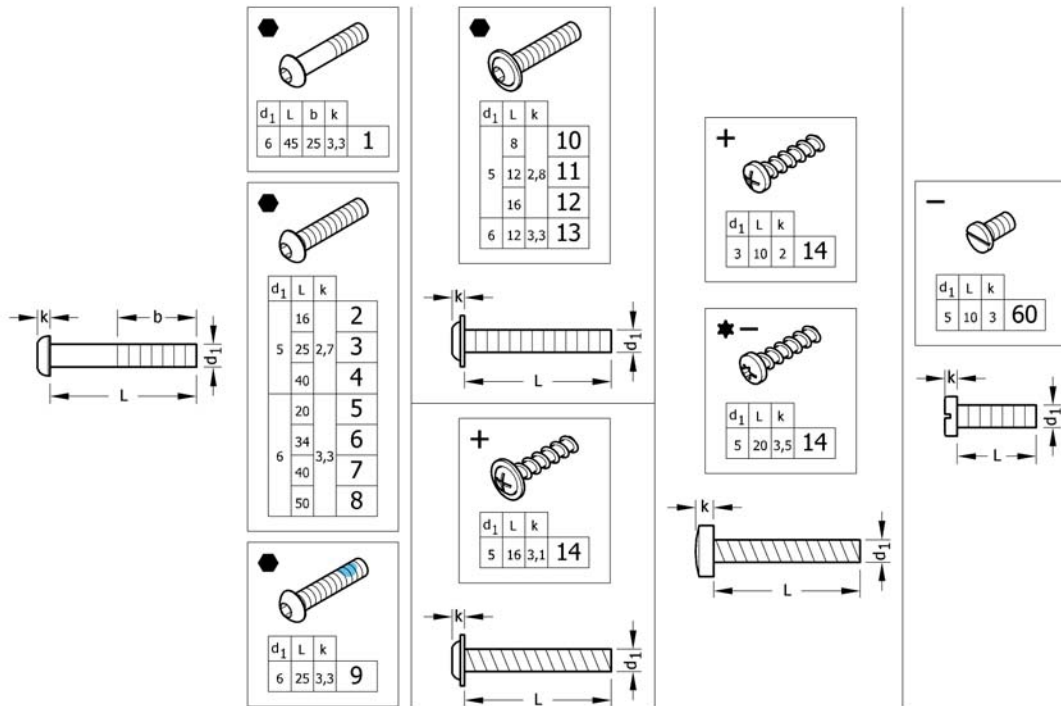

Button head screws

ISPS1579322

Pos.	Part number	Description	Valid from → until	Qty
1	1579259	Hex sock.Button head cap screws partially thread., Black, M6x45, kit 25 Pcs.		1
4	1579262	Hex socket button head cap screws fully threaded, Black, M5x40, kit 25 Pcs.		1
6	1579264	Hex socket button head cap screws fully threaded, Black, M6x34, kit 25 Pcs.		1
7	1579265	Hex socket button head cap screws fully threaded, Black, M6x40, kit 25 Pcs.		1
9	1579267	Hex sock.But.Head cap screws full.Thread., Black, TufLok, M6x25, kit 25 Pcs.		1
10	1579268	Button head socket cap screws with flange, Black, M5x8, kit 25 Pcs.		1
11	1579269	Button head socket cap screws with flange, Black, M5x12, kit 25 Pcs.		1
12	1579270	Button head socket cap screws with flange, Black, M5x16, kit 25 Pcs.		1
13	1579271	Button head socket cap screws with flange, Black, M6x12, kit 25 Pcs.		1
14	1579272	Round washer head PT® screws, form H, zinc plated blue, M5x16, kit 25 Pcs.		1
15	1579273	Pan head PT screws, form H, zinc plated blue, M3x10, kit 25 Pcs.		1
16	1579274	Pan head PT screws, Torx, Black, M5x20, kit 25 Pcs.		1
17	1579275	Slotted machine screws, Black, M5x10, kit 25 Pcs.		1