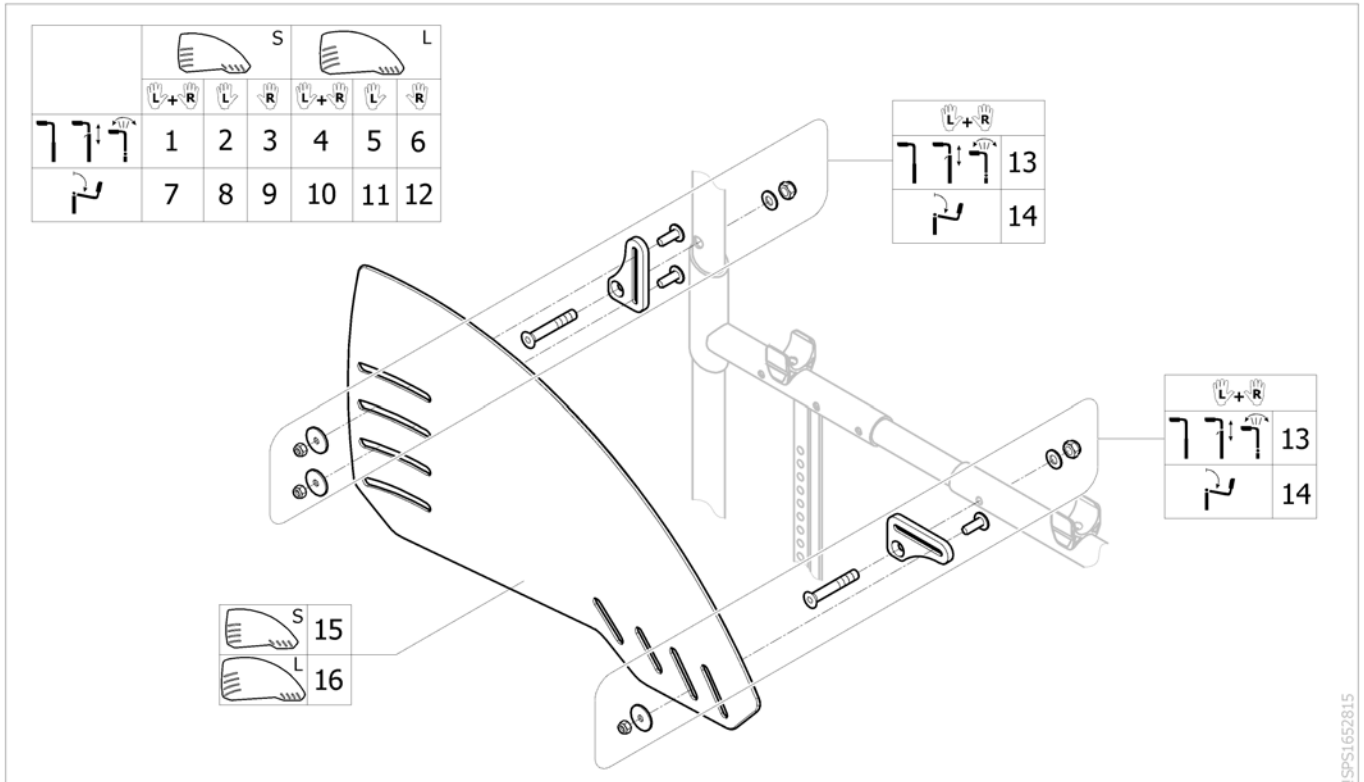

Clothes-guards Carbon, fixed

ISPS1652815

Pos.	Part number	Description	Valid from → until	Qty
1	SP1665091	Clothes-guard Carbon S cplte, Pair		1
2	SP1665822	Clothes-guard Carbon S cplte, Left		1
3	SP1665823	Clothes-guard Carbon S cplte, Right		1
4	SP1665092	Clothes-guard Carbon L cplte, Pair		1
5	SP1665824	Clothes-guard Carbon L cplte, Left		1
6	SP1665825	Clothes-guard Carbon L cplte, Right		1
7	SP1665826	Clothes-guard Carbon S cplte for foldable backrest, Pair		1
8	SP1665827	Clothes-guard Carbon S cplte for foldable backrest, Left		1
9	SP1665828	Clothes-guard Carbon S cplte for foldable backrest, Right		1
10	SP1665829	Clothes-guard Carbon L cplte for foldable backrest, Pair		1
11	SP1665830	Clothes-guard Carbon L cplte for foldable backrest, Left		1
12	SP1665831	Clothes-guard Carbon L cplte for foldable backrest, Right		1
13	SP1665111	Fixation kit for clothes-guard and mudguard		1
14	SP1665112	Fixation kit for clothes-guard and mudguard for foldable backrest		1
15	SP1643826	Clothes-guard Carbon S		1
16	SP1643827	Clothes-guard Carbon L		1