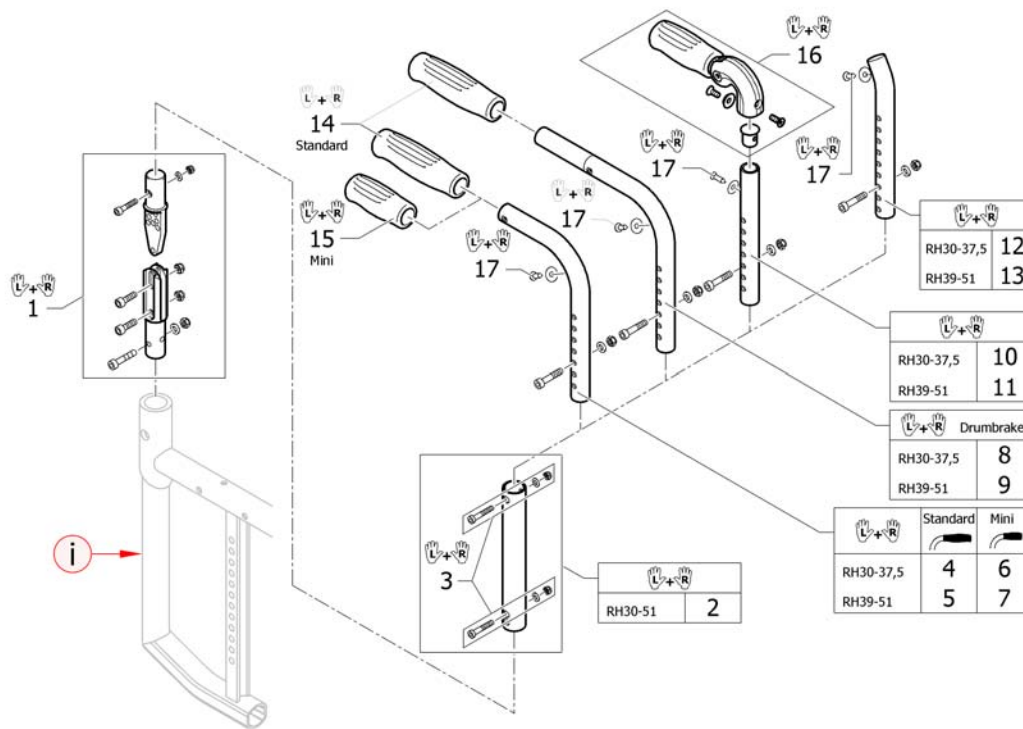

Push handles for backrest angle adjustable

ISPS1652948

Pos.	Part number	Description	Valid from → until	Qty
i	ISPDINFC1-0001	A special rear frame is necessary. Please see chapter CHASSIS.		0
1	1540094	Backrest angle kit		1
2	1540063	Tube kit medium to angle adjustable back		1
3	1540065	Screw kit for telescopic tube		1
4	1540055	Push handles standard, XS, pair		1
5	1540056	Push handles standard, S, pair		1
6	1540069	Push handles mini, XS, pair		1
7	1540070	Push handles mini, S, pair		1
8	1540057	Push handles XS to drum brake, pair		1
9	1540058	Push handles S to drum brake, pair		1
10	1540059	Backrest tube straight XS to foldable push handles, pair		1
11	1540060	Backrest tube straight S to foldable push handles, pair		1
12	1540061	Backrest tubes S without push handles, pair		1
13	1540062	Backrest tubes M without push handles, pair		1
14	1507734	Handle black, pair		1
15	1525126	Handle black, mini, pair		1
16	1507733	Push handles foldable, pair		1
17	1432083	Fixation kit for backrest band		1