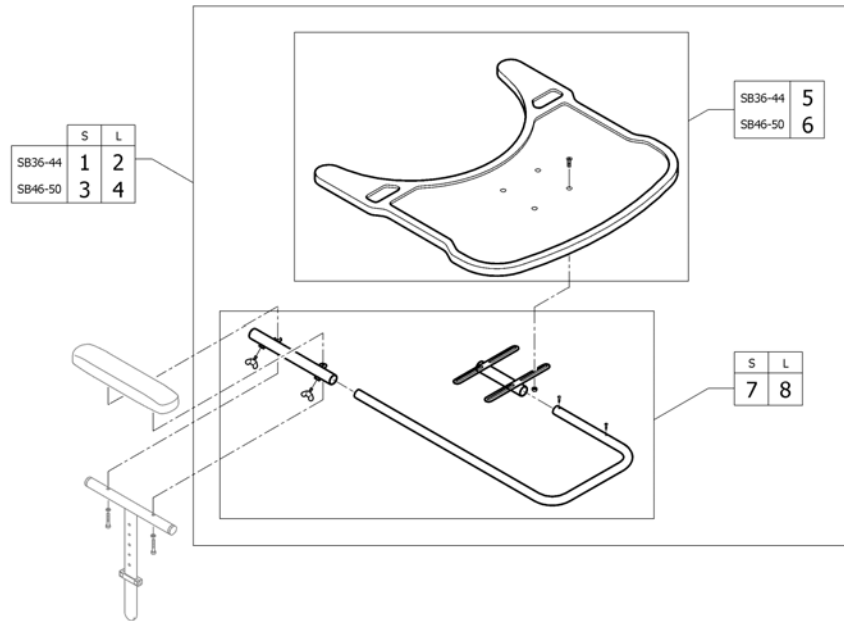

Therapy table

15P51652901

Pos.	Part number	Description	Valid from → until	Qty
1	1439492	Therapy table M complete for Armrest short		1
2	1438374	Therapy table M complete to Armrest long		1
3	1439493	Therapy table L complete for Armrest short		1
4	1438375	Therapy table L complete to Armrest long		1
5	1582670	Therapy table M		1
6	1582671	Therapy table L		1
7	1582672	Fixation kit for therapy table on armrest short		1
8	1582673	Fixation kit for therapy table on armrest long		1